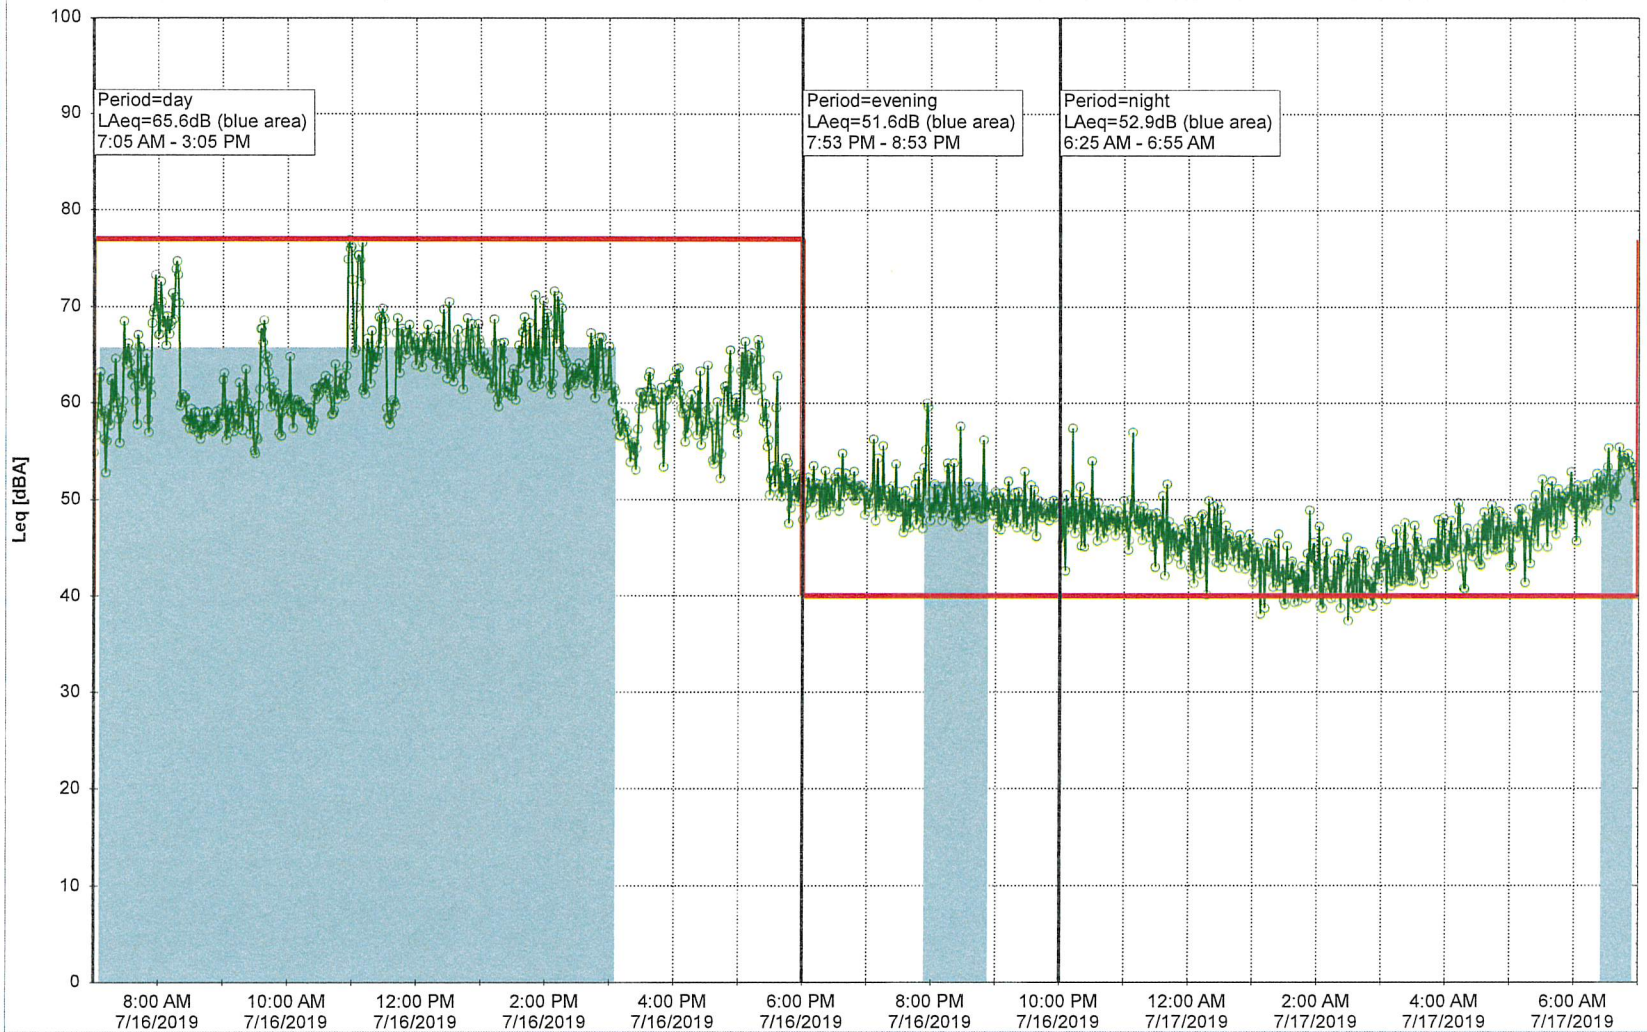

Project: Kronos Sydhavnen  
Construction: Sluseholmen  
Location: N-V

7/16/2019  
7/17/2019

### Noise Time Related Diagram

SLU\_NS01

Project: Kronos Sydhavnen  
Construction: Sluseholmen  
Location: N-V

7/17/2019  
7/18/2019

Plan View

Remarks

...

### Noise Time Related Diagram

SLU\_NS01