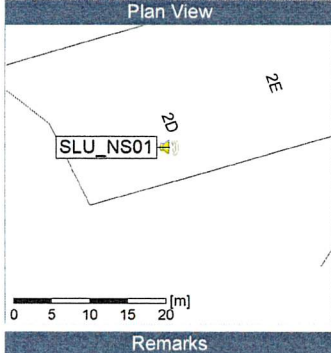

### Noise Time Related Diagram

SLU\_NS01

Project: Kronos Sydhavnen  
Construction: Sluseholmen  
Location: N-V

7/17/2019  
7/18/2019

Plan View

Remarks

...

### Noise Time Related Diagram

SLU\_NS01