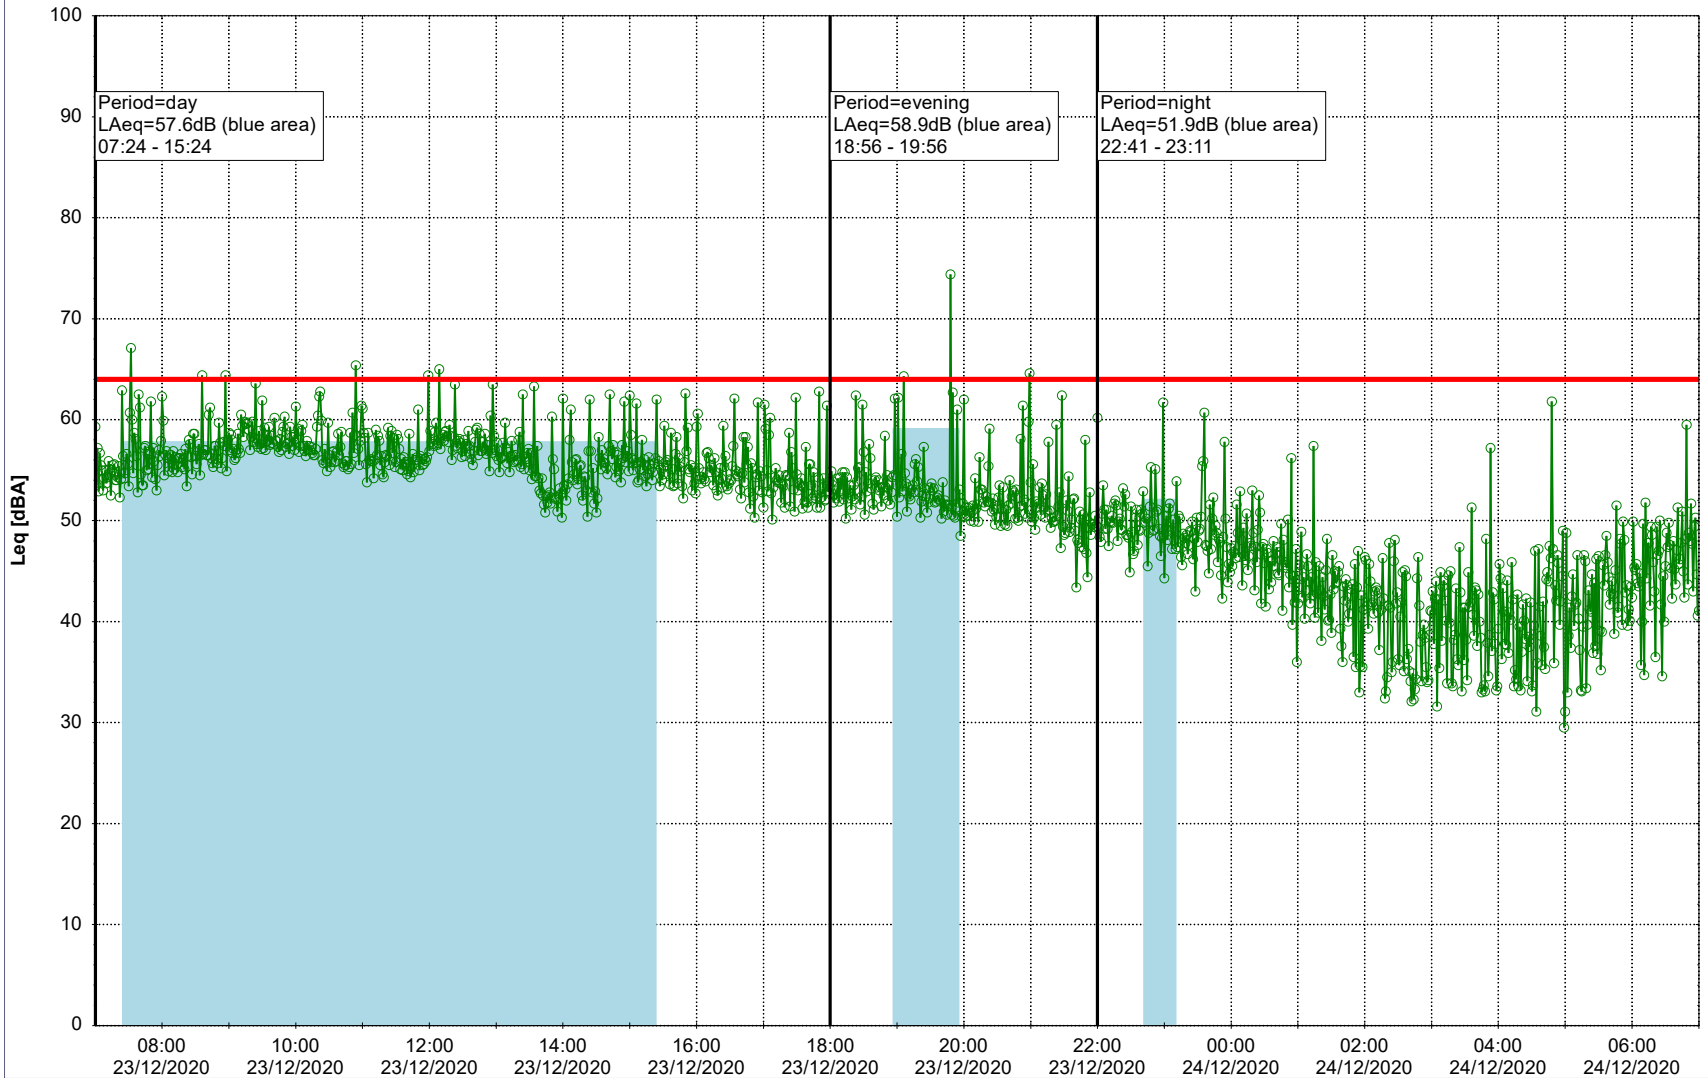

### Noise Time Related Diagram

○○○ GAB\_NS01

**Project:** Kronos Sydhavnen  
**Construction:** Gåsebæk  
**Location:** N-V

23/12/2020  
24/12/2020

Remarks

...

### Noise Time Related Diagram

○○○ GAB\_NS01

Project: Kronos Sydhavnen  
Construction: Gåsebæk  
Location: N-V

24/12/2020  
25/12/2020

Remarks

...

### Noise Time Related Diagram

○○○○ GAB\_NS01

Project: Kronos Sydhavnen  
Construction: Gåsebæk  
Location: N-V

25/12/2020  
26/12/2020

Remarks

...