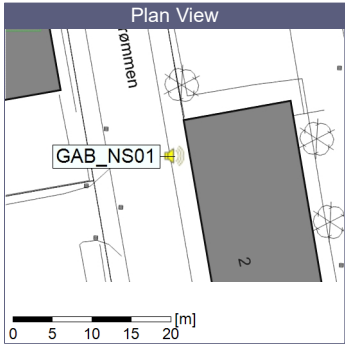

### Noise Time Related Diagram

○○○ GAB\_NS01

Project: Kronos Sydhavnen  
Construction: Gåsebæk  
Location: N-V

24/12/2020  
25/12/2020

Remarks

...