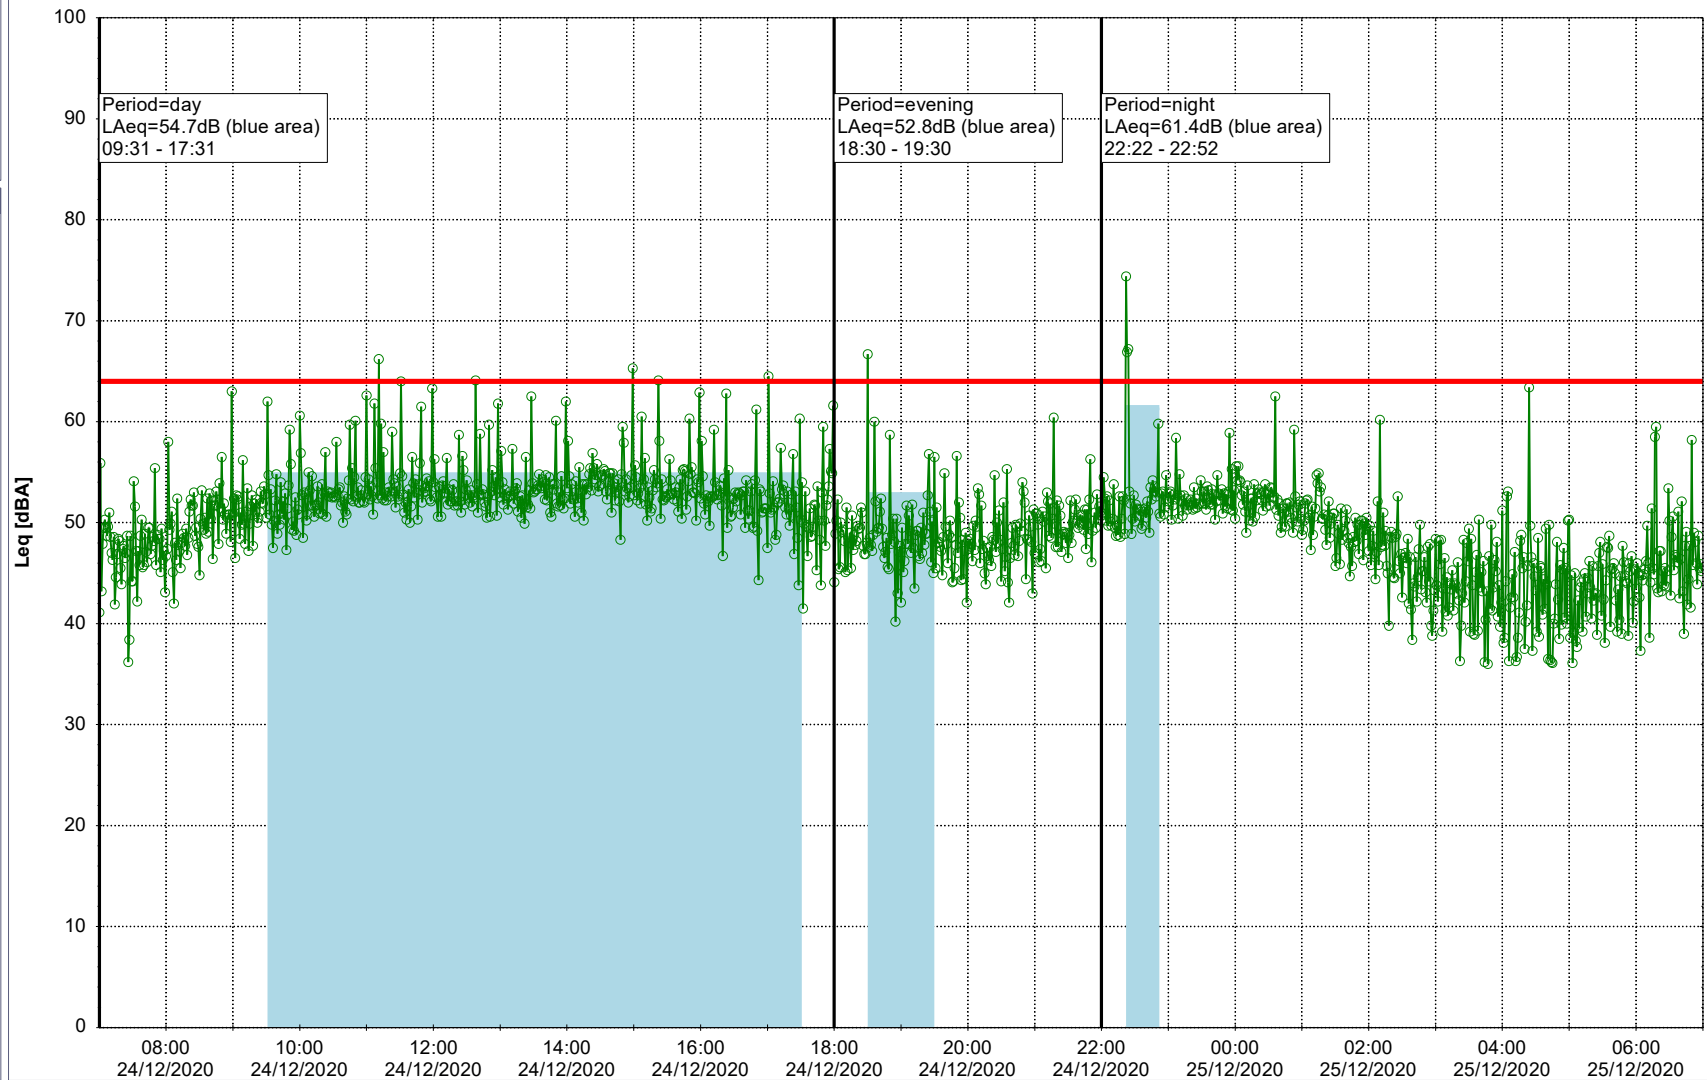

### Noise Time Related Diagram

○○○ GAB\_NS01

Project: Kronos Sydhavnen  
Construction: Gåsebæk  
Location: N-V

24/12/2020  
25/12/2020

Remarks

...

### Noise Time Related Diagram

○○○○ GAB\_NS01

Project: Kronos Sydhavnen  
Construction: Gåsebæk  
Location: N-V

25/12/2020  
26/12/2020

Remarks

...