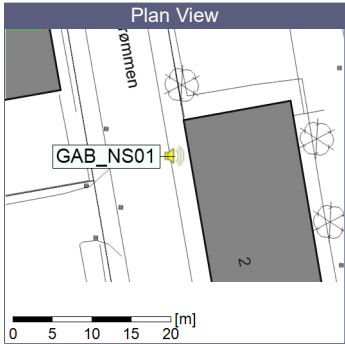

### Noise Time Related Diagram

○○○○ GAB\_NS01

Project: Kronos Sydhavnen  
Construction: Gåsebæk  
Location: N-V

25/12/2020  
26/12/2020

Remarks

...