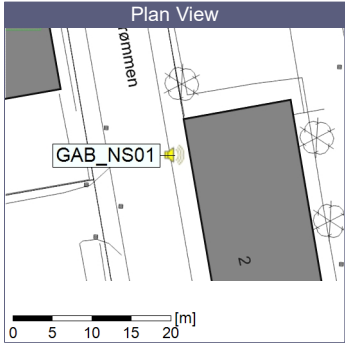

Project: Kronos Sydhavnen
Construction: Gåsebæk
Location: N-V

21/12/2020
22/12/2020

Noise Time Related Diagram

○○○ GAB_NS01

Remarks

...