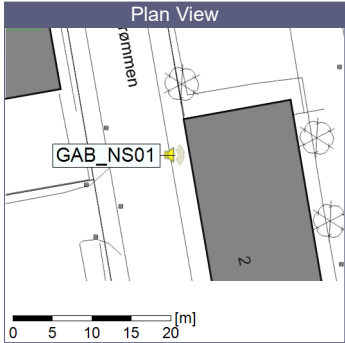

Project: Kronos Sydhavnen
Construction: Gåsebæk
Location: N-V

27/12/2020
28/12/2020

Noise Time Related Diagram

○○○ GAB_NS01