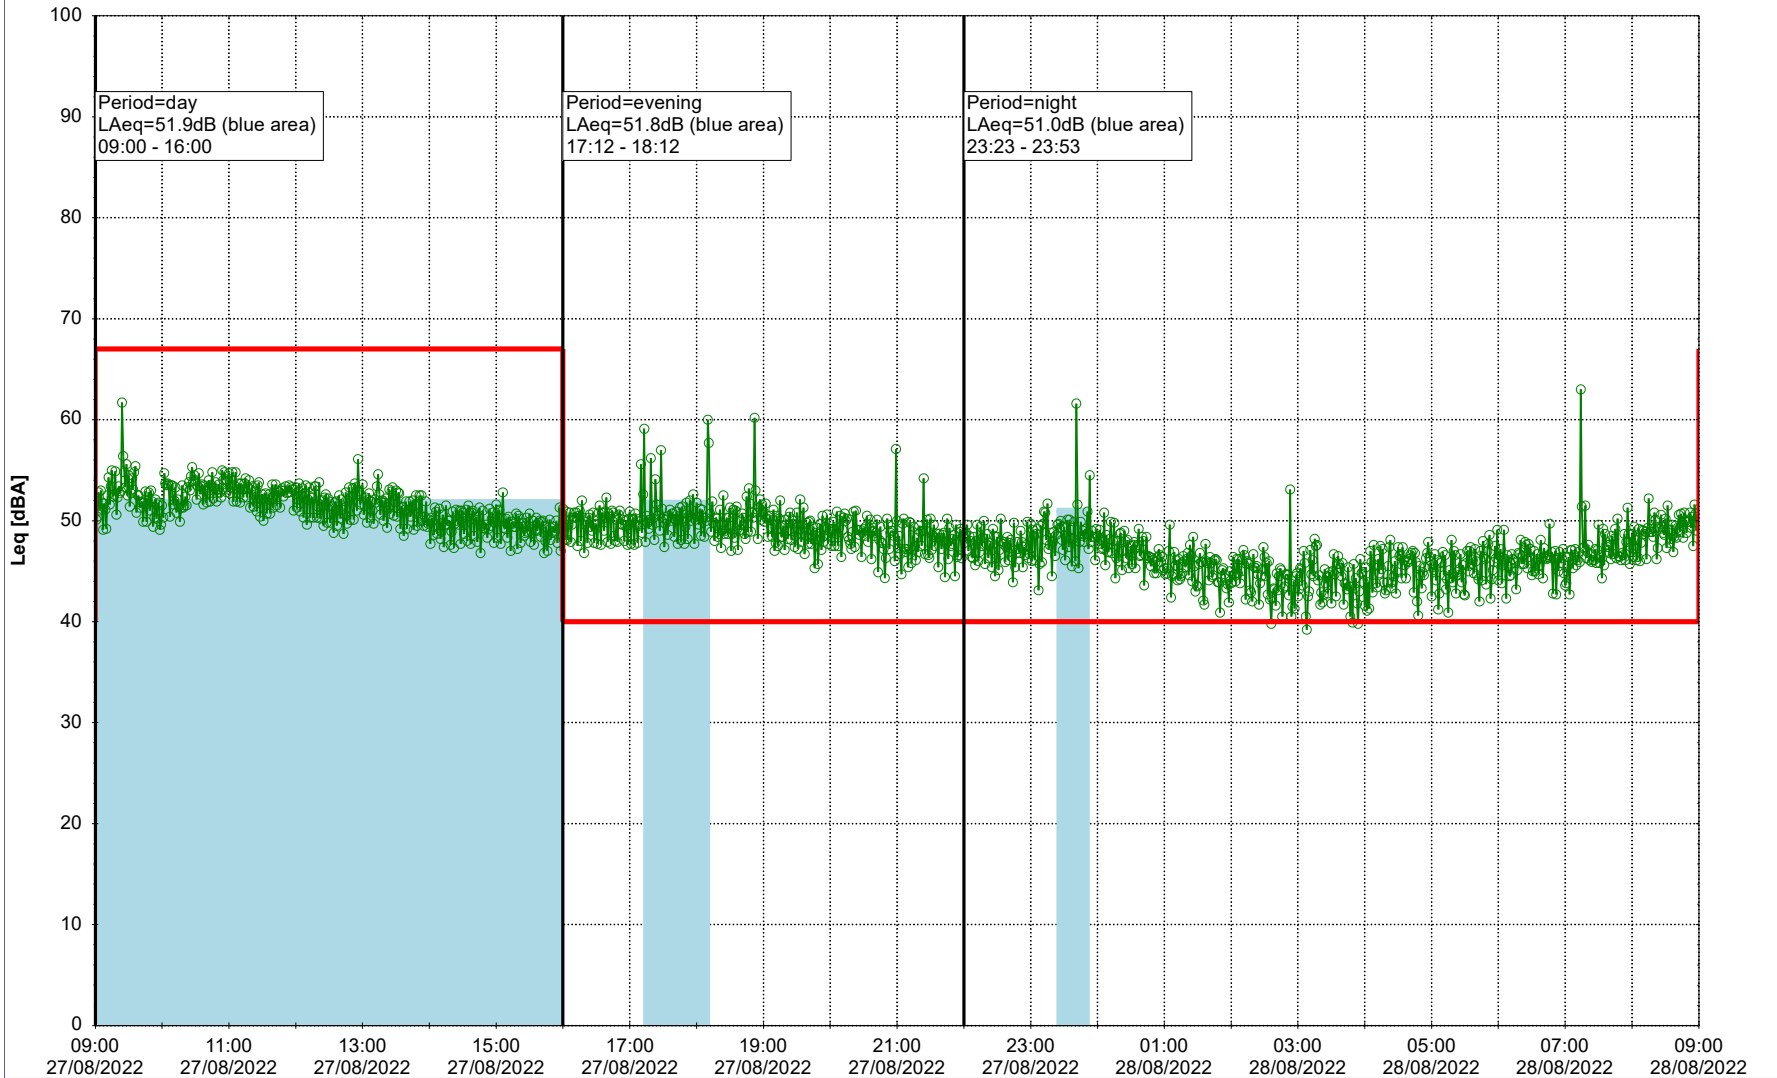

Project: Kronos Sydhavnen
Construction: Sluseholmen
Location: N-V

Plan View

Remarks

...

Noise Time Related Diagram

27/08/2022
28/08/2022

○○○○ SLU_NS01

Project: Kronos Sydhavnen
Construction: Sluseholmen
Location: N-V

Plan View

0 5 10 15 20 [m]

Remarks

...

Noise Time Related Diagram

28/08/2022
29/08/2022

○○○○ SLU_NS01