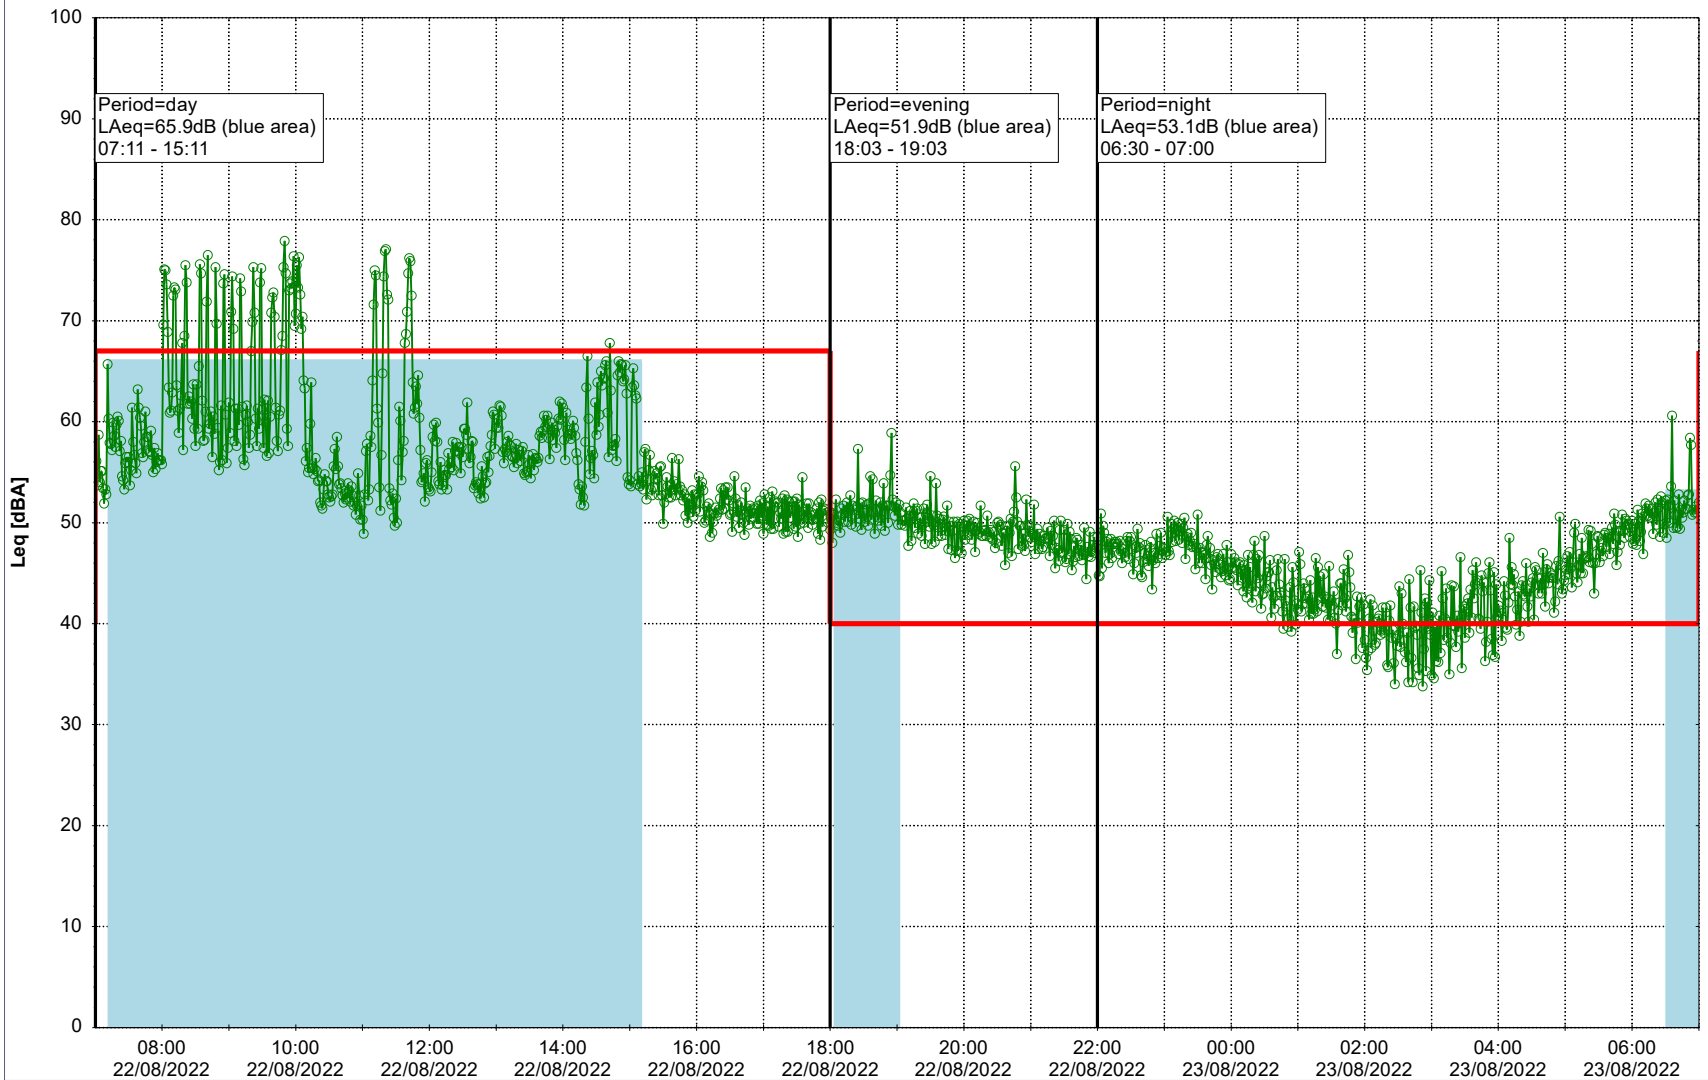

Project: Kronos Sydhavnen
Construction: Sluseholmen
Location: N-V

Plan View

0 5 10 15 20 [m]

Remarks

...

Noise Time Related Diagram

22/08/2022
23/08/2022

○○○○ SLU_NS01

Project: Kronos Sydhavnen
Construction: Sluseholmen
Location: N-V

Plan View

0 5 10 15 20 [m]

Remarks

...

Noise Time Related Diagram

23/08/2022
24/08/2022

○○○○ SLU_NS01

Project: Kronos Sydhavnen
Construction: Sluseholmen
Location: N-V

Plan View

Remarks

...

Noise Time Related Diagram

24/08/2022
25/08/2022

SLU_NS01

Project: Kronos Sydhavnen
Construction: Sluseholmen
Location: N-V

Project: Kronos Sydhavnen
Construction: Sluseholmen
Location: N-V

Plan View

Remarks

...

Noise Time Related Diagram

27/08/2022
28/08/2022

○○○○ SLU_NS01

Project: Kronos Sydhavnen
Construction: Sluseholmen
Location: N-V