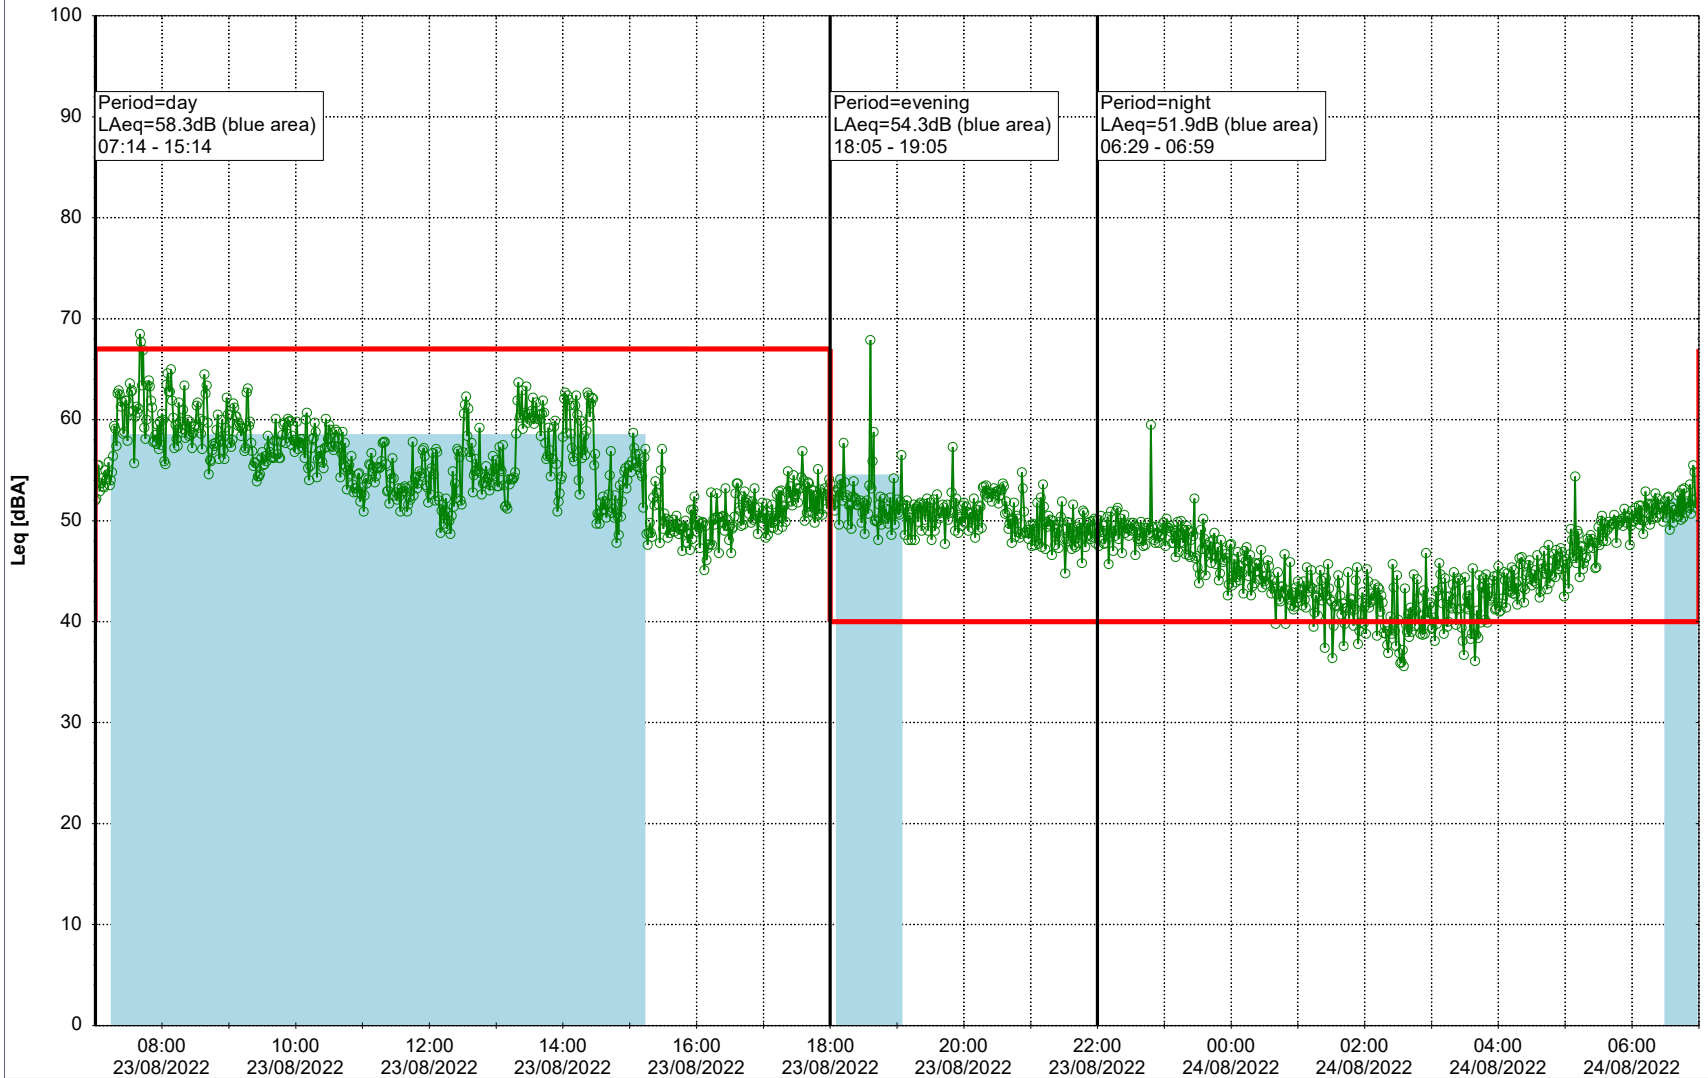

Project: Kronos Sydhavnen
Construction: Sluseholmen
Location: N-V

Plan View

0 5 10 15 20 [m]

Remarks

...

Noise Time Related Diagram

23/08/2022
24/08/2022

○○○○ SLU_NS01

Project: Kronos Sydhavnen
Construction: Sluseholmen
Location: N-V

Plan View

Remarks

...

Noise Time Related Diagram

24/08/2022
25/08/2022

SLU_NS01

Project: Kronos Sydhavnen
Construction: Sluseholmen
Location: N-V

Plan View

0 5 10 15 20 [m]

Remarks

...

Noise Time Related Diagram

25/08/2022
26/08/2022

○○○○ SLU_NS01

Project: Kronos Sydhavnen
Construction: Sluseholmen
Location: N-V

Project: Kronos Sydhavnen
Construction: Sluseholmen
Location: N-V

Plan View

Remarks

...

Noise Time Related Diagram

27/08/2022
28/08/2022

○○○○ SLU_NS01

Project: Kronos Sydhavnen
Construction: Sluseholmen
Location: N-V