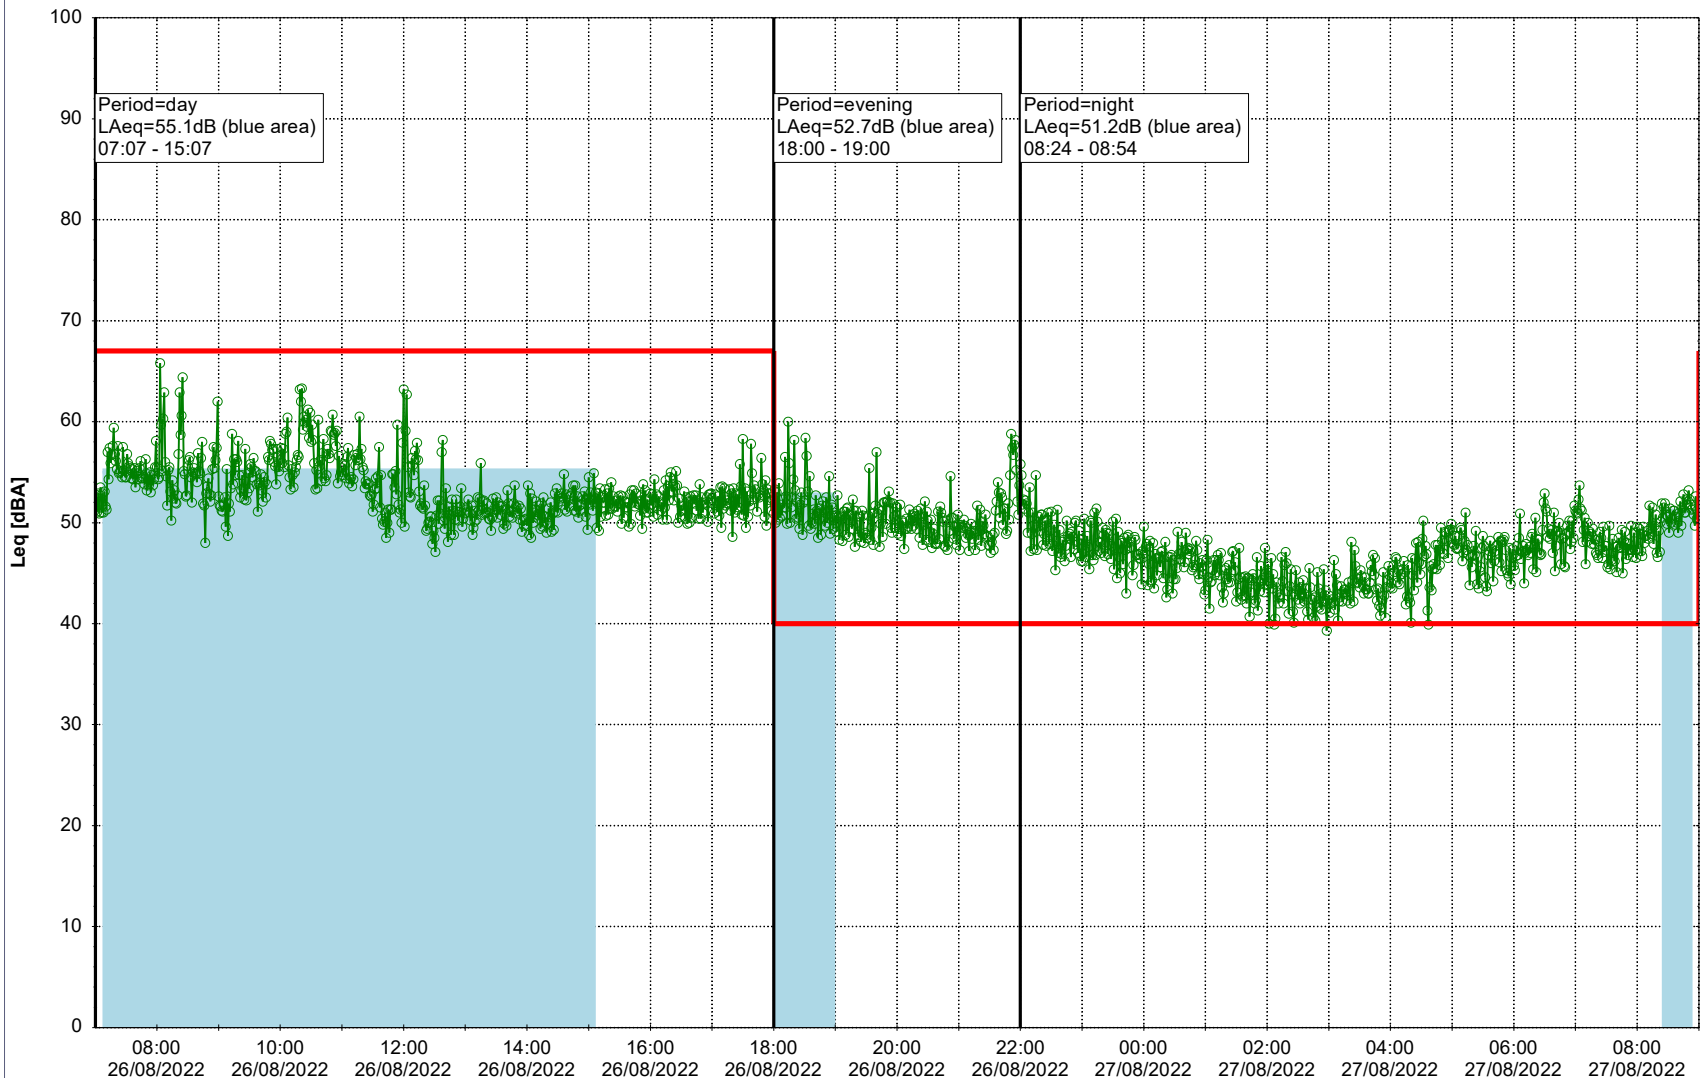

Plan View

0 5 10 15 20 [m]

Remarks

...

Noise Time Related Diagram

26/08/2022

27/08/2022

SLU_NS01

Project: Kronos Sydhavnen
Construction: Sluseholmen
Location: N-V

Plan View

Remarks

...

Noise Time Related Diagram

27/08/2022
28/08/2022

○○○○ SLU_NS01

Project: Kronos Sydhavnen
Construction: Sluseholmen
Location: N-V