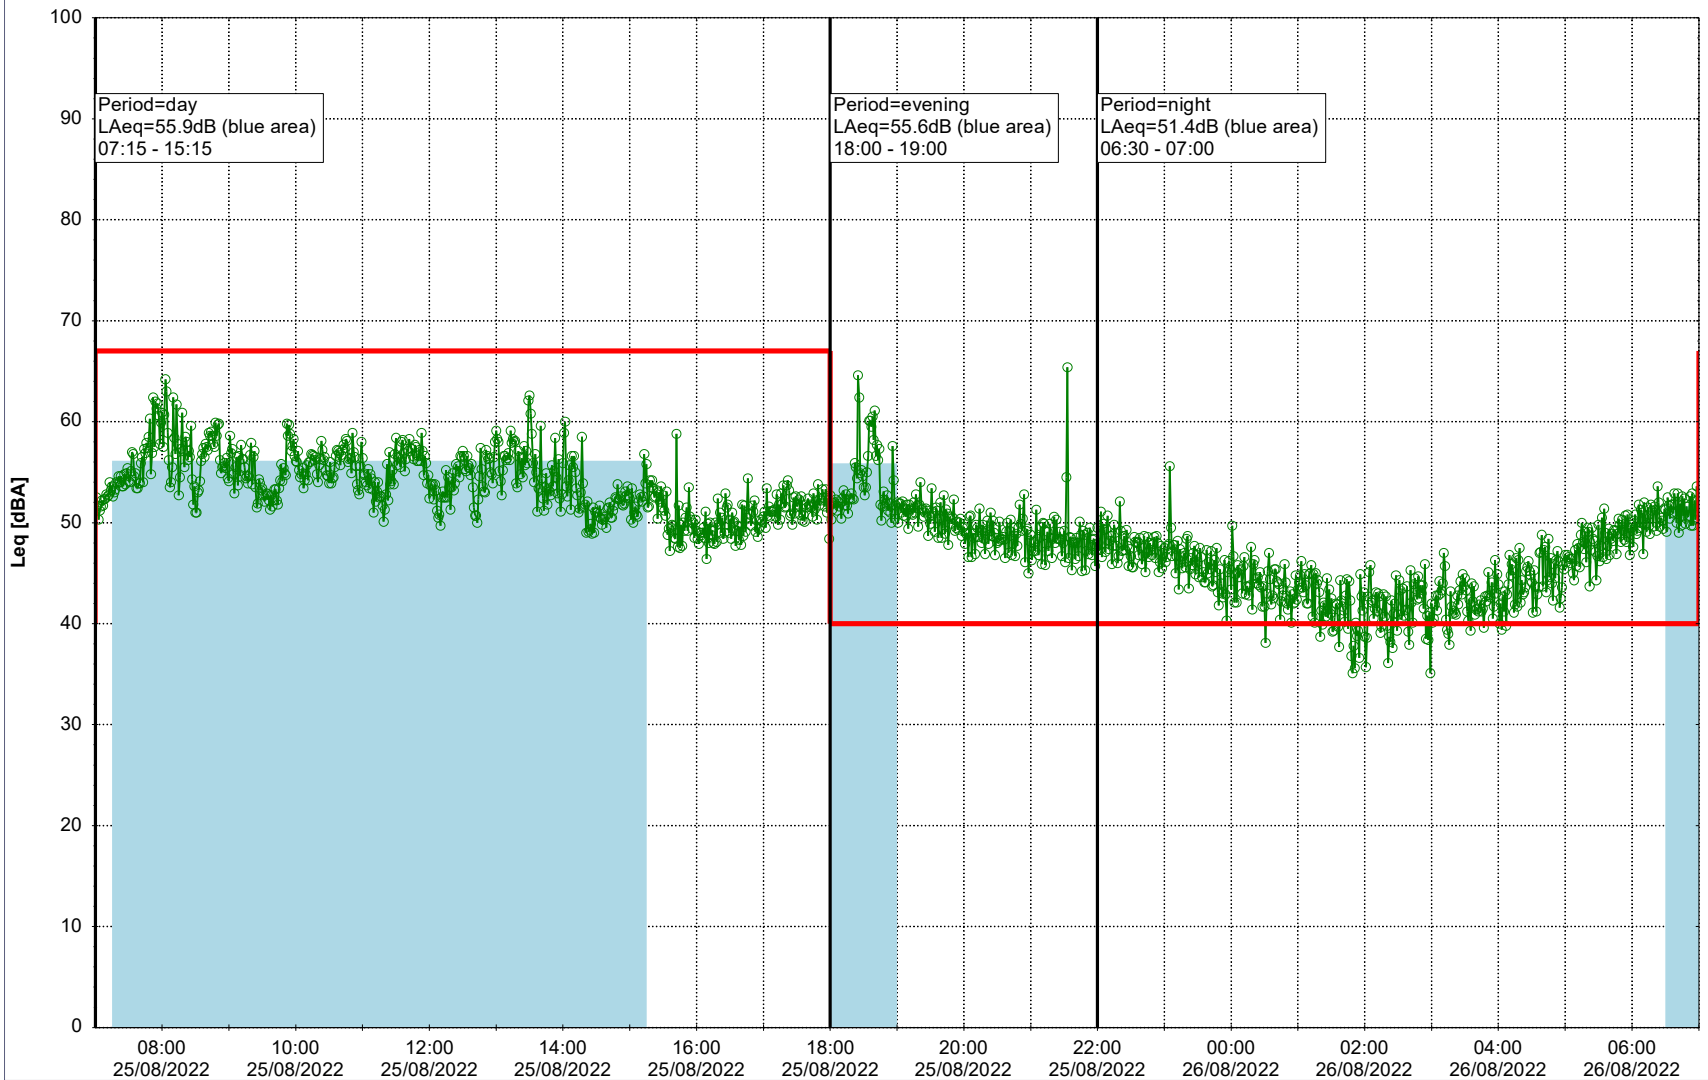

Plan View

0 5 10 15 20 [m]

Remarks

...

Noise Time Related Diagram

25/08/2022
26/08/2022

○○○○ SLU_NS01

Project: Kronos Sydhavnen
Construction: Sluseholmen
Location: N-V

Plan View

0 5 10 15 20 [m]

Remarks

...

Noise Time Related Diagram

26/08/2022

27/08/2022

SLU_NS01

Project: Kronos Sydhavnen
Construction: Sluseholmen
Location: N-V

Plan View

Remarks

...

Noise Time Related Diagram

27/08/2022
28/08/2022

○○○○ SLU_NS01

Project: Kronos Sydhavnen
Construction: Sluseholmen
Location: N-V