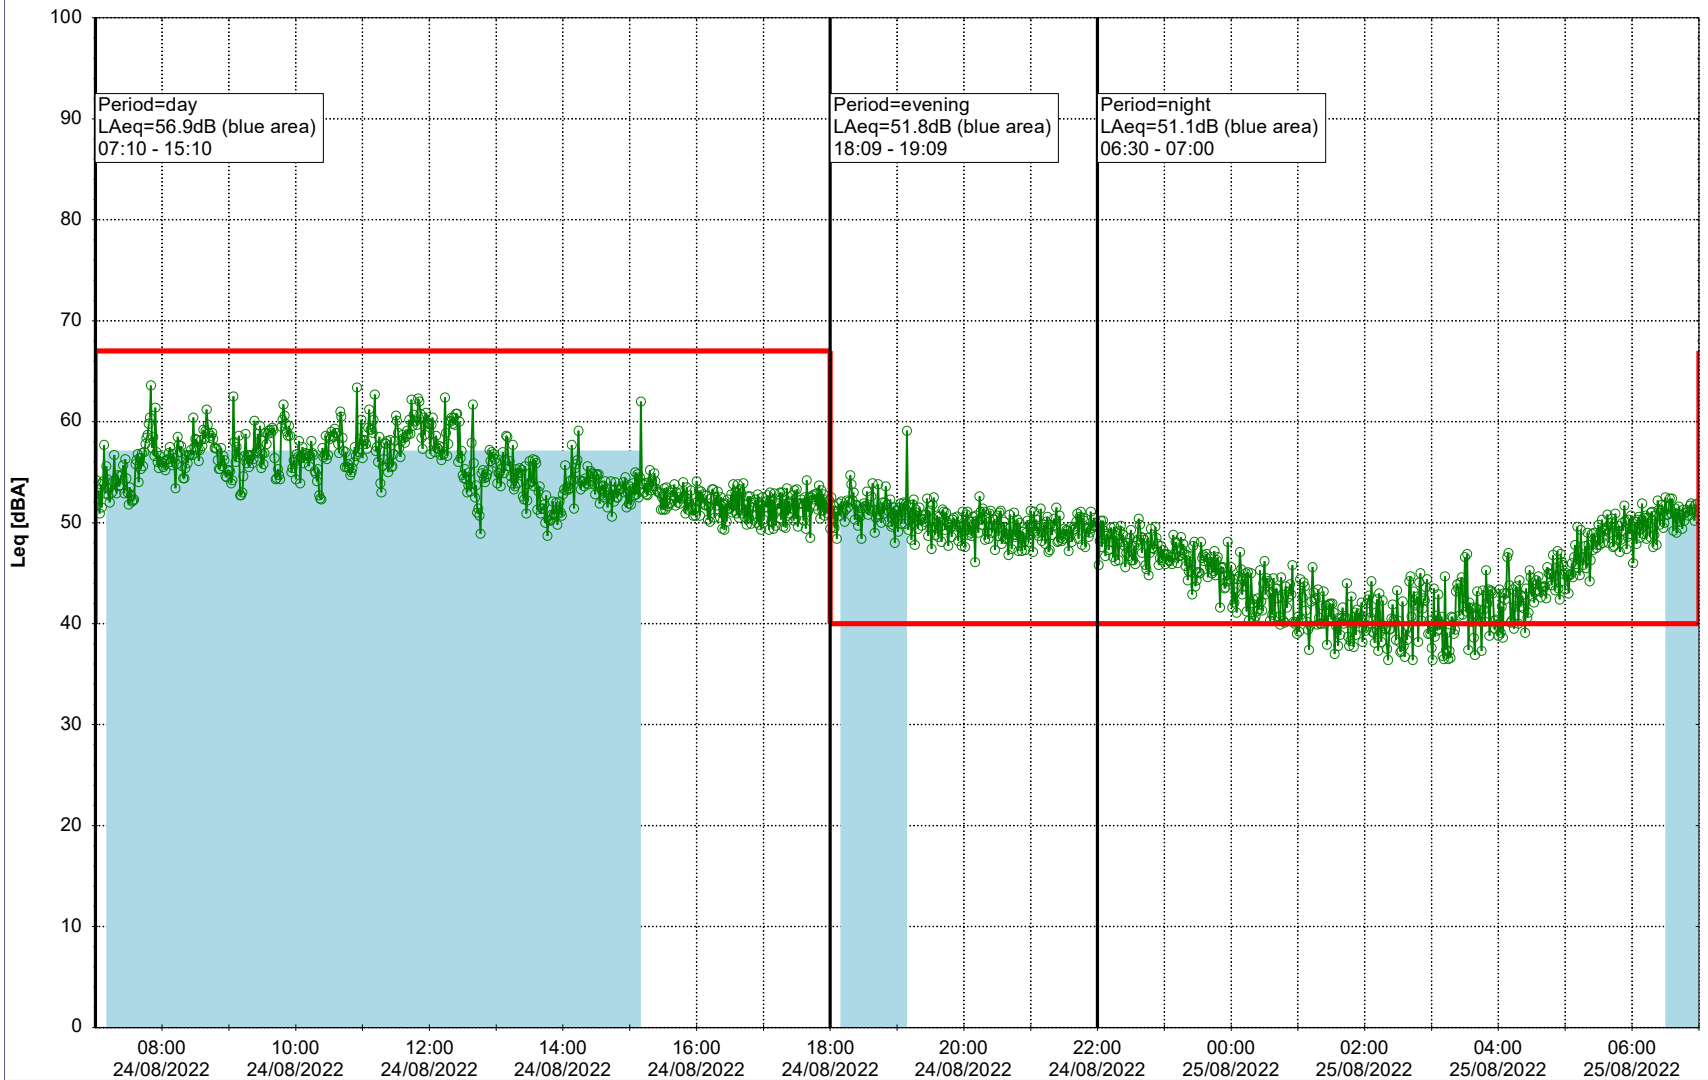

Project: Kronos Sydhavnen
Construction: Sluseholmen
Location: N-V

Plan View

Remarks

...

Noise Time Related Diagram

24/08/2022
25/08/2022

SLU_NS01

Project: Kronos Sydhavnen
Construction: Sluseholmen
Location: N-V

Plan View

0 5 10 15 20 [m]

Remarks

...

Noise Time Related Diagram

25/08/2022
26/08/2022

○○○○ SLU_NS01

Project: Kronos Sydhavnen
Construction: Sluseholmen
Location: N-V

Project: Kronos Sydhavnen
Construction: Sluseholmen
Location: N-V

Plan View

Remarks

...

Noise Time Related Diagram

27/08/2022
28/08/2022

○○○○ SLU_NS01

Project: Kronos Sydhavnen
Construction: Sluseholmen
Location: N-V