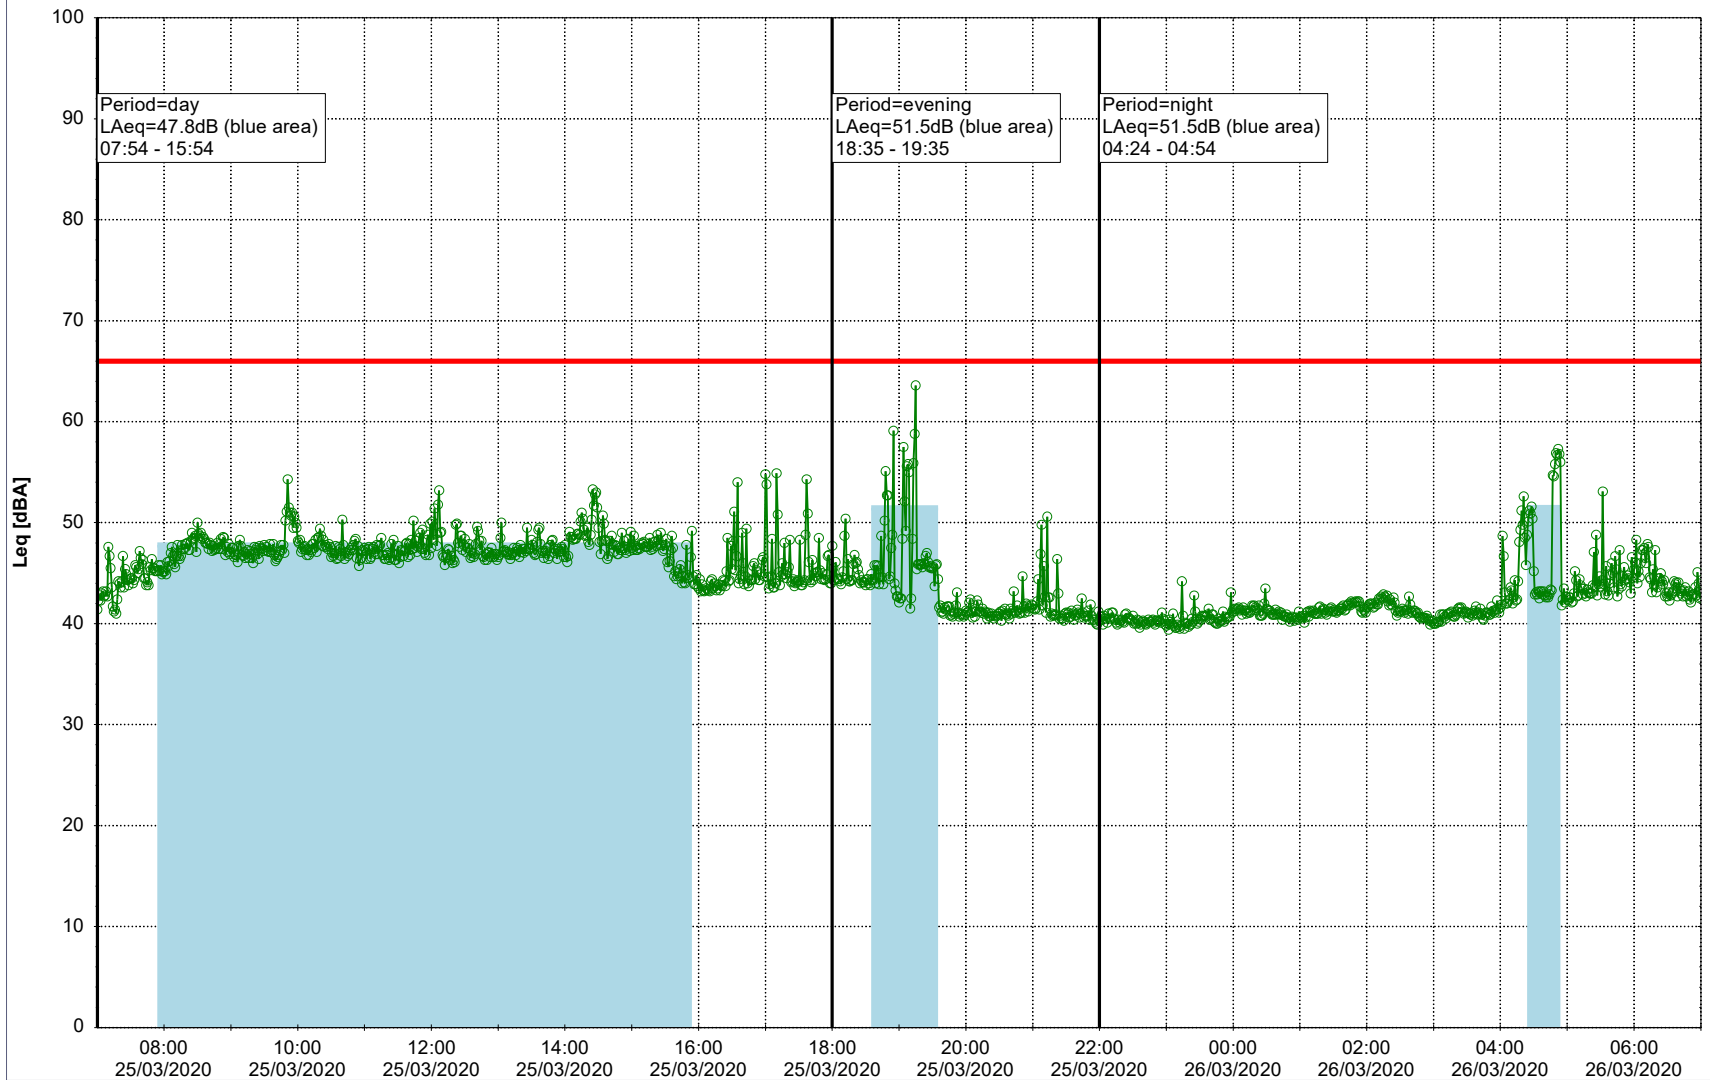

### Noise Time Related Diagram

24/03/2020  
25/03/2020

○○○ EBR-OVK\_NS01

Project: Kronos Sydhavnen  
Construction: Enghave Brygge  
Location: N-V

Plan View

Remarks

...

### Noise Time Related Diagram

25/03/2020  
26/03/2020

○○○ EBR-OVK\_NS01

**Project:** Kronos Sydhavnen  
**Construction:** Enghave Brygge  
**Location:** N-V

Plan View

Remarks

...