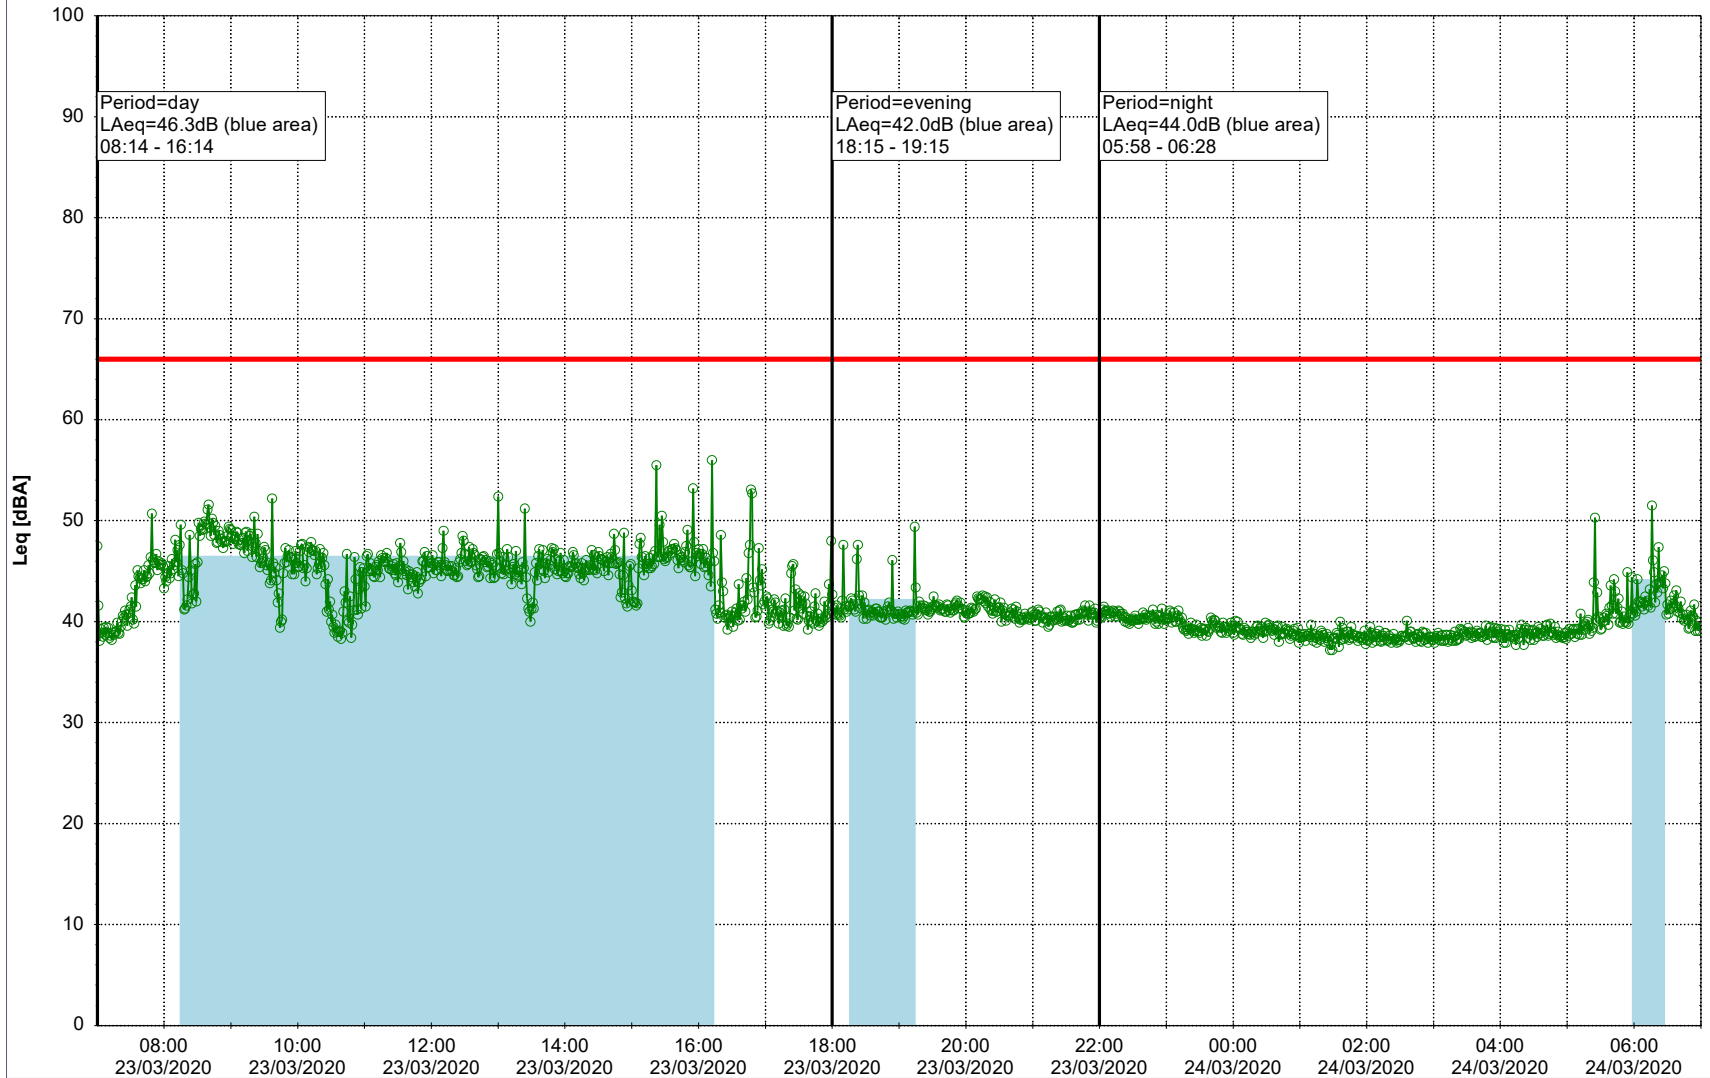

Project: Kronos Sydhavnen  
Construction: Enghave Brygge  
Location: N-V

Plan View

Remarks

...

### Noise Time Related Diagram

23/03/2020  
24/03/2020

○○○ EBR-OVK\_NS01

Project: Kronos Sydhavnen  
Construction: Enghave Brygge  
Location: N-V

Plan View

Remarks

...

### Noise Time Related Diagram

24/03/2020  
25/03/2020

○○○ EBR-OVK\_NS01

Project: Kronos Sydhavnen  
Construction: Enghave Brygge  
Location: N-V

Plan View

Remarks

...