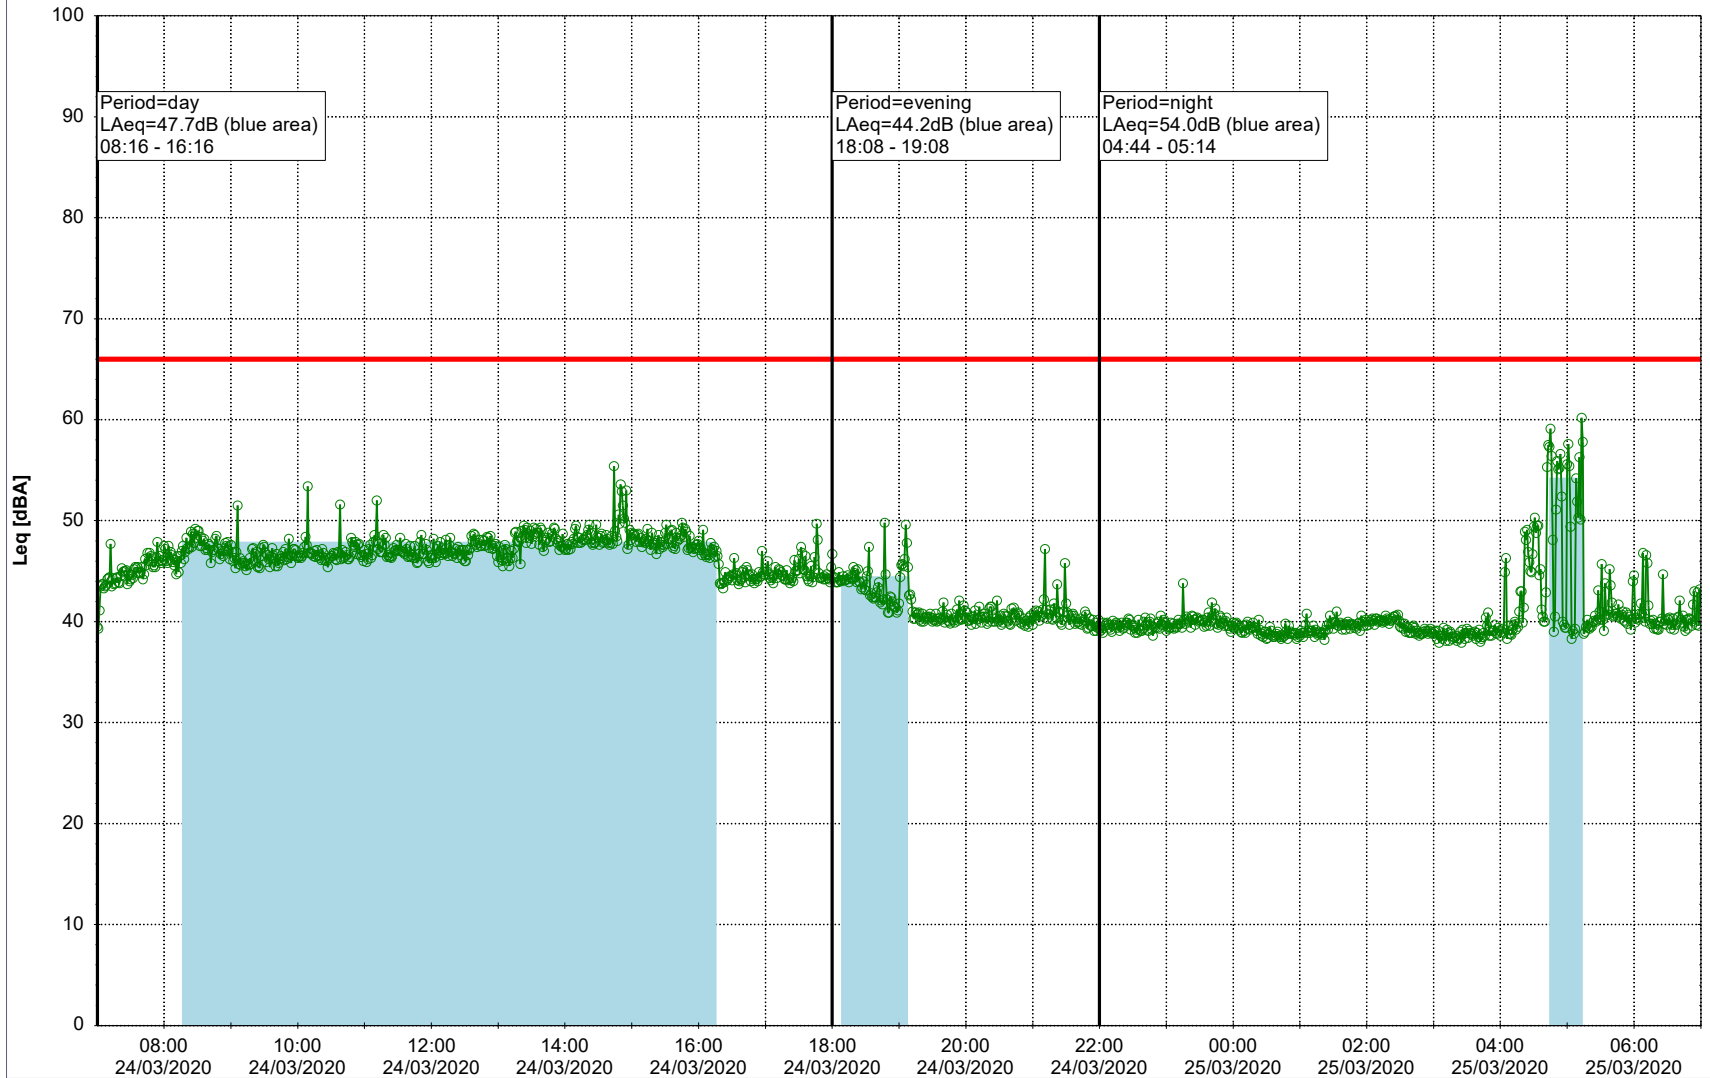

### Noise Time Related Diagram

23/03/2020  
24/03/2020

○○○ EBR-OVK\_NS01

Project: Kronos Sydhavnen  
Construction: Enghave Brygge  
Location: N-V

Plan View

Remarks

...

### Noise Time Related Diagram

24/03/2020  
25/03/2020

○○○ EBR-OVK\_NS01

Project: Kronos Sydhavnen  
Construction: Enghave Brygge  
Location: N-V

Plan View

Remarks

...