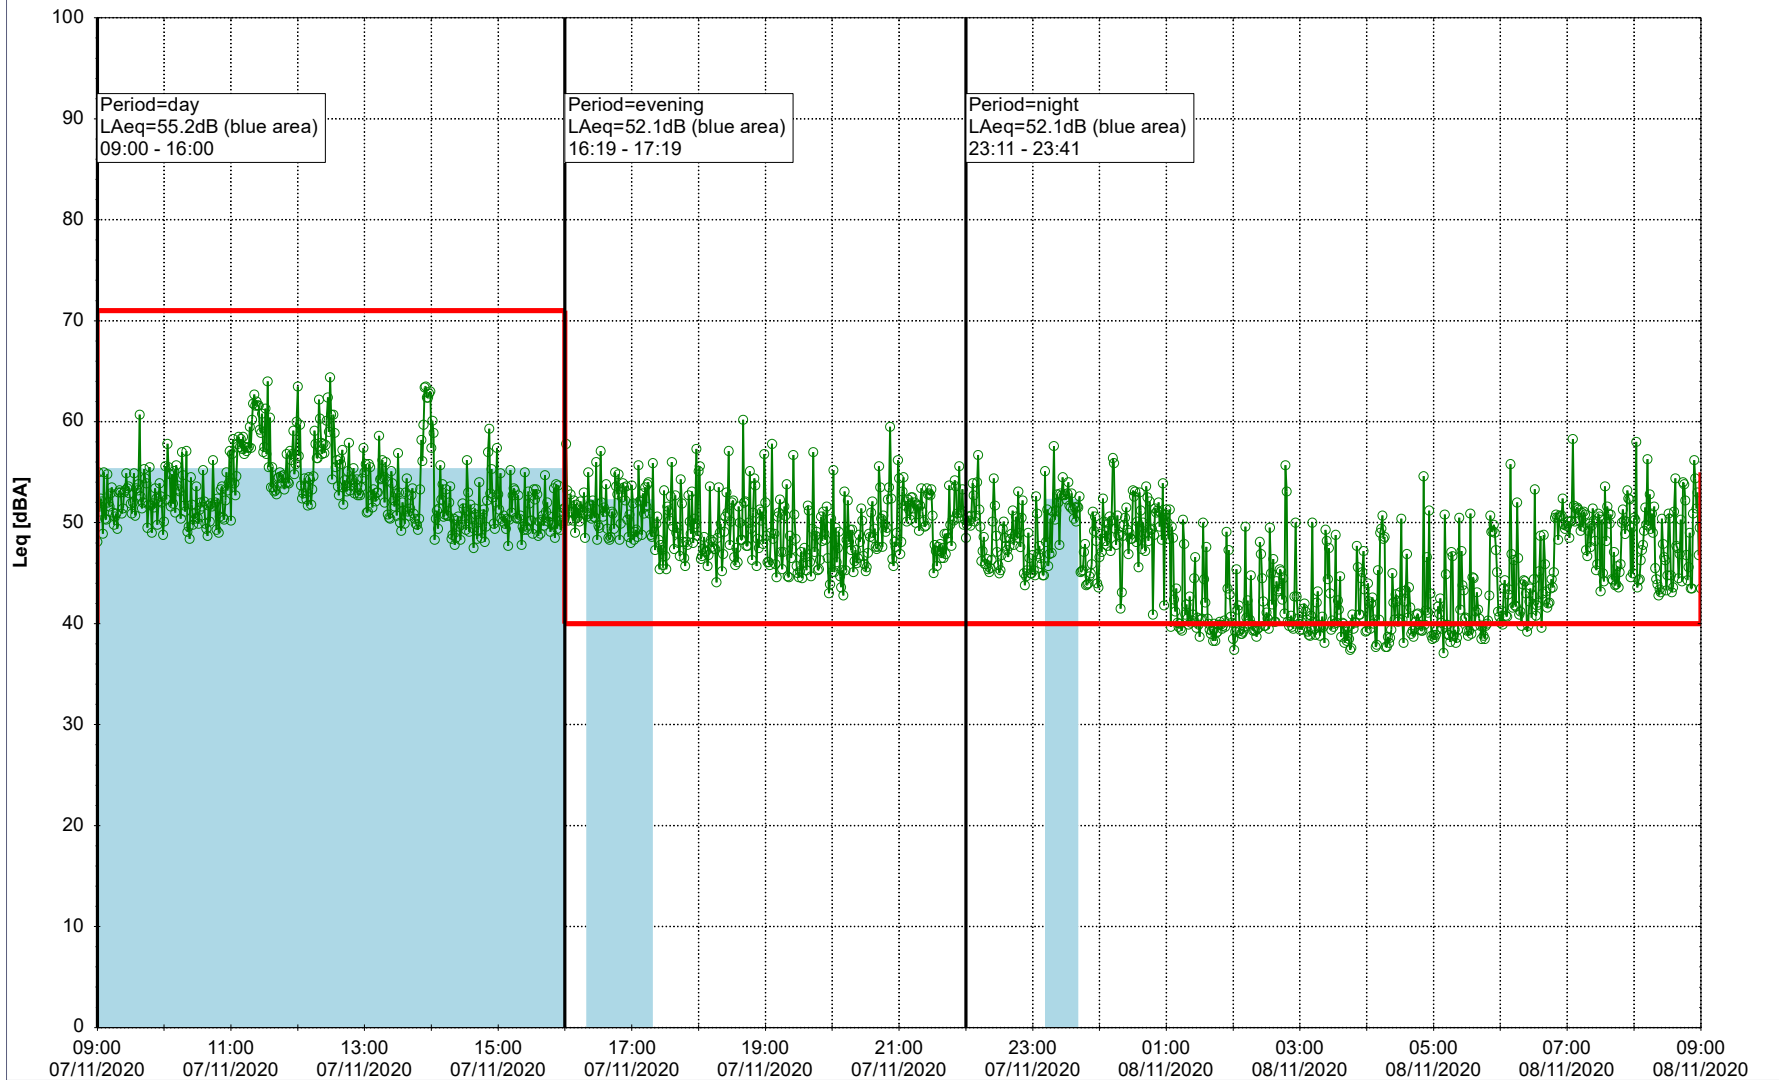

### Noise Time Related Diagram

06/11/2020  
07/11/2020

○ NEL\_NS01

**Project:** Kronos Sydhavnen  
**Construction:** Ny Ellebjerg  
**Location:** N-V

Plan View

Remarks

...

### Noise Time Related Diagram

07/11/2020  
08/11/2020

○ NEL\_NS01

Project: Kronos Sydhavnen  
Construction: Ny Ellebjerg  
Location: N-V

Plan View

Remarks

...