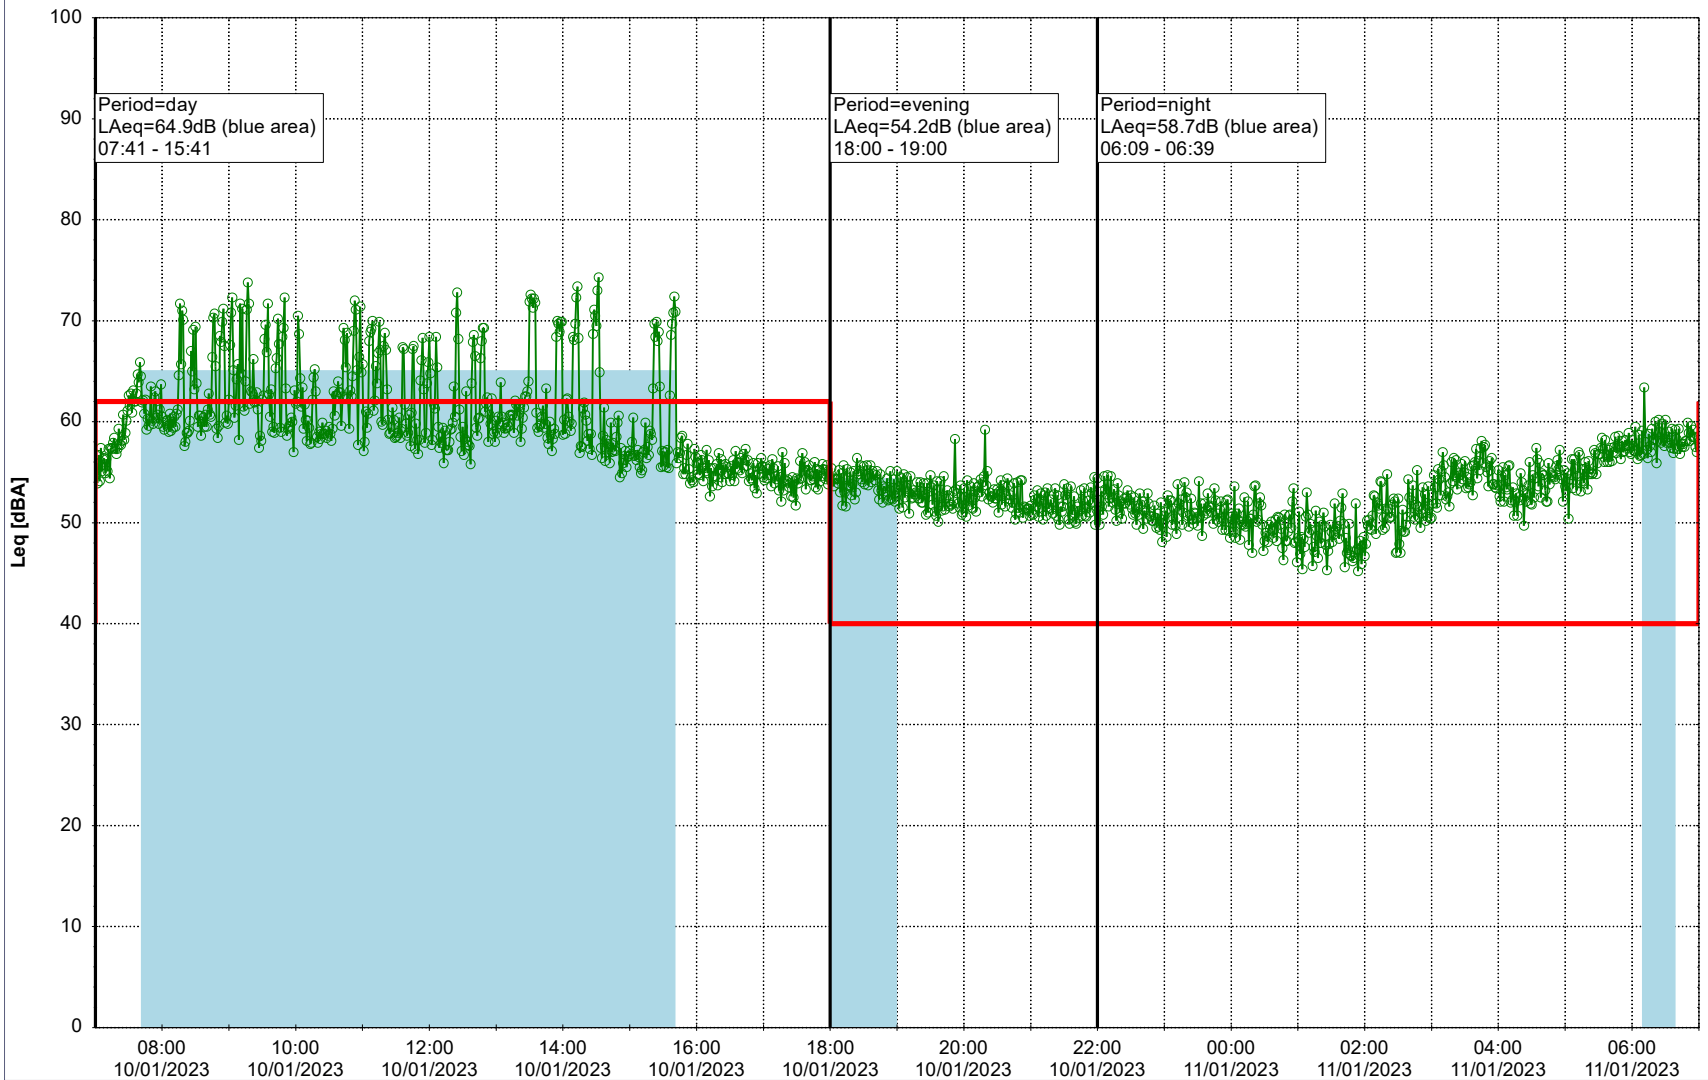

**Project:** Kronos Sydhavnen  
**Construction:** Sluseholmen  
**Location:** N-V

Plan View

0 5 10 15 20 [m]

Remarks

...

### Noise Time Related Diagram

09/01/2023  
10/01/2023

○○○○ SLU\_NS01

**Project:** Kronos Sydhavnen  
**Construction:** Sluseholmen  
**Location:** N-V

Plan View

Remarks

...

### Noise Time Related Diagram

10/01/2023  
11/01/2023

○○○○ SLU\_NS01

Project: Kronos Sydhavnen  
Construction: Sluseholmen  
Location: N-V

Plan View

Remarks

...

### Noise Time Related Diagram

11/01/2023  
12/01/2023

SLU\_NS01

**Project:** Kronos Sydhavnen  
**Construction:** Sluseholmen  
**Location:** N-V

Plan View

0 5 10 15 20 [m]

Remarks

...