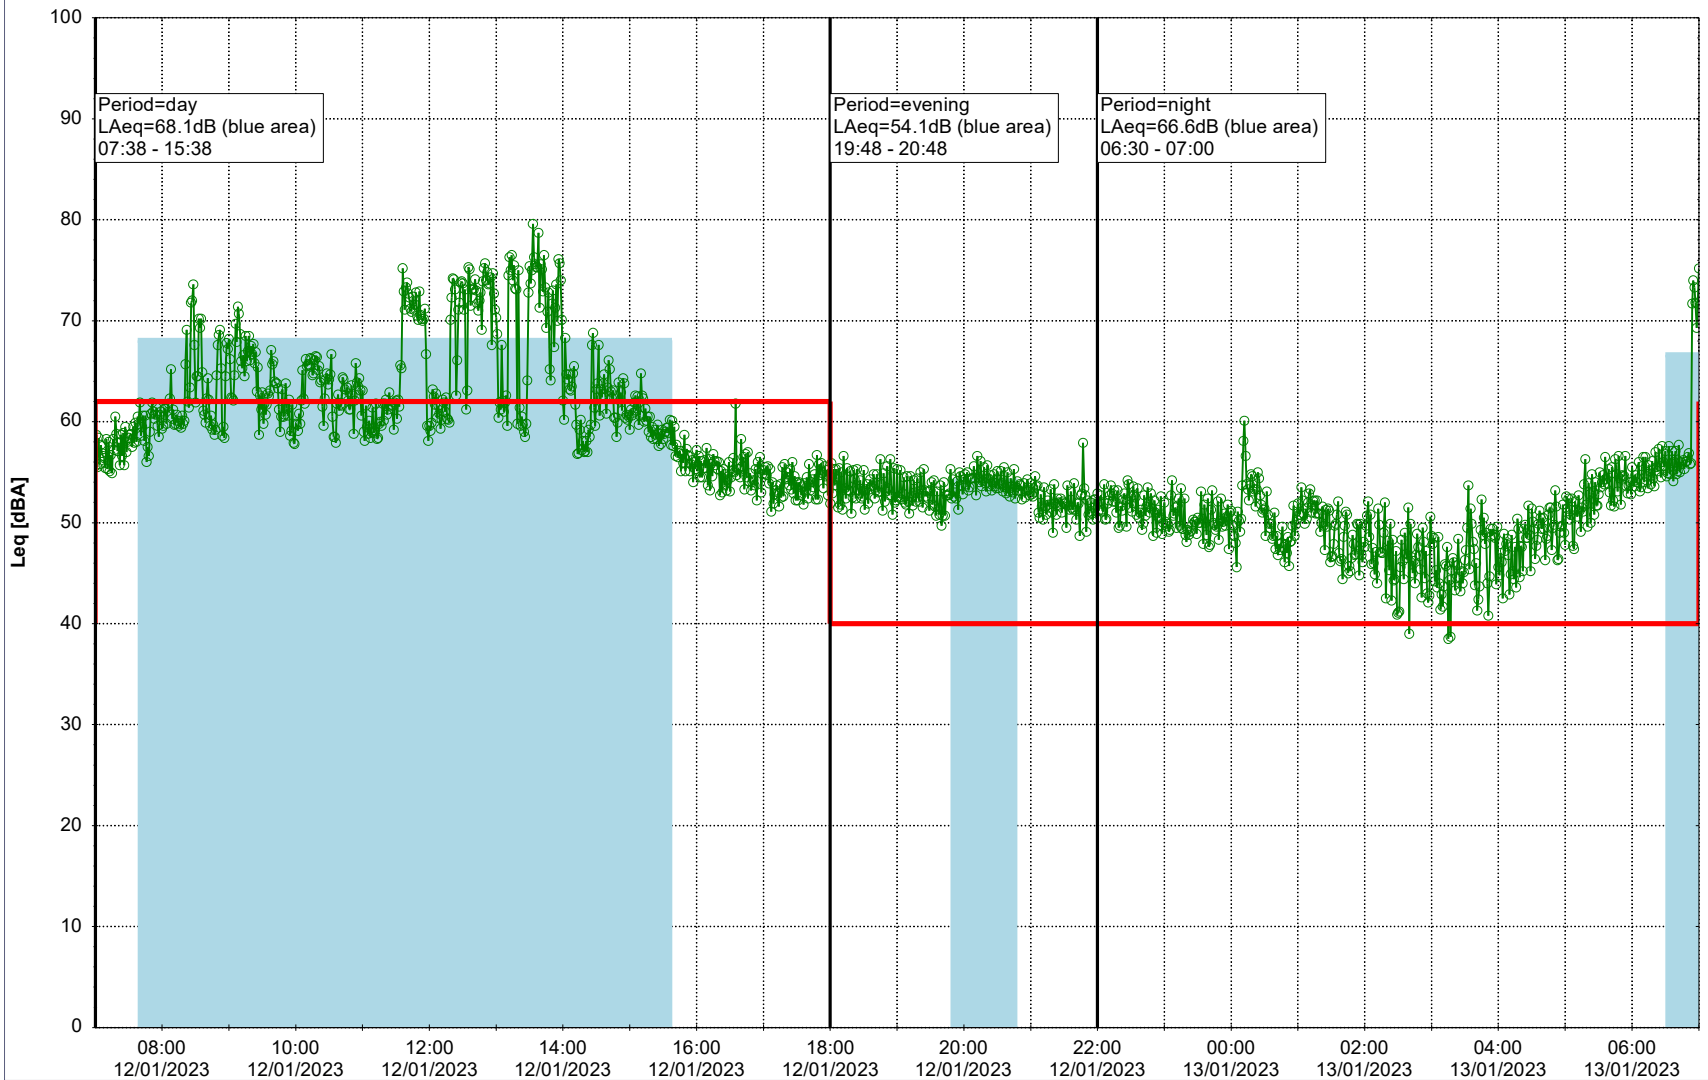

### Noise Time Related Diagram

11/01/2023  
12/01/2023

SLU\_NS01

**Project:** Kronos Sydhavnen  
**Construction:** Sluseholmen  
**Location:** N-V

Plan View

0 5 10 15 20 [m]

Remarks

...

### Noise Time Related Diagram

12/01/2023  
13/01/2023

○○○○ SLU\_NS01

**Project:** Kronos Sydhavnen  
**Construction:** Sluseholmen  
**Location:** N-V

Plan View

0 5 10 15 20 [m]

Remarks

...

### Noise Time Related Diagram

13/01/2023  
14/01/2023

○○○○ SLU\_NS01

Project: Kronos Sydhavnen  
Construction: Sluseholmen  
Location: N-V

Plan View

0 5 10 15 20 [m]

Remarks

...

### Noise Time Related Diagram

14/01/2023  
15/01/2023

SLU\_NS01

Project: Kronos Sydhavnen  
Construction: Sluseholmen  
Location: N-V

Plan View

Remarks

...