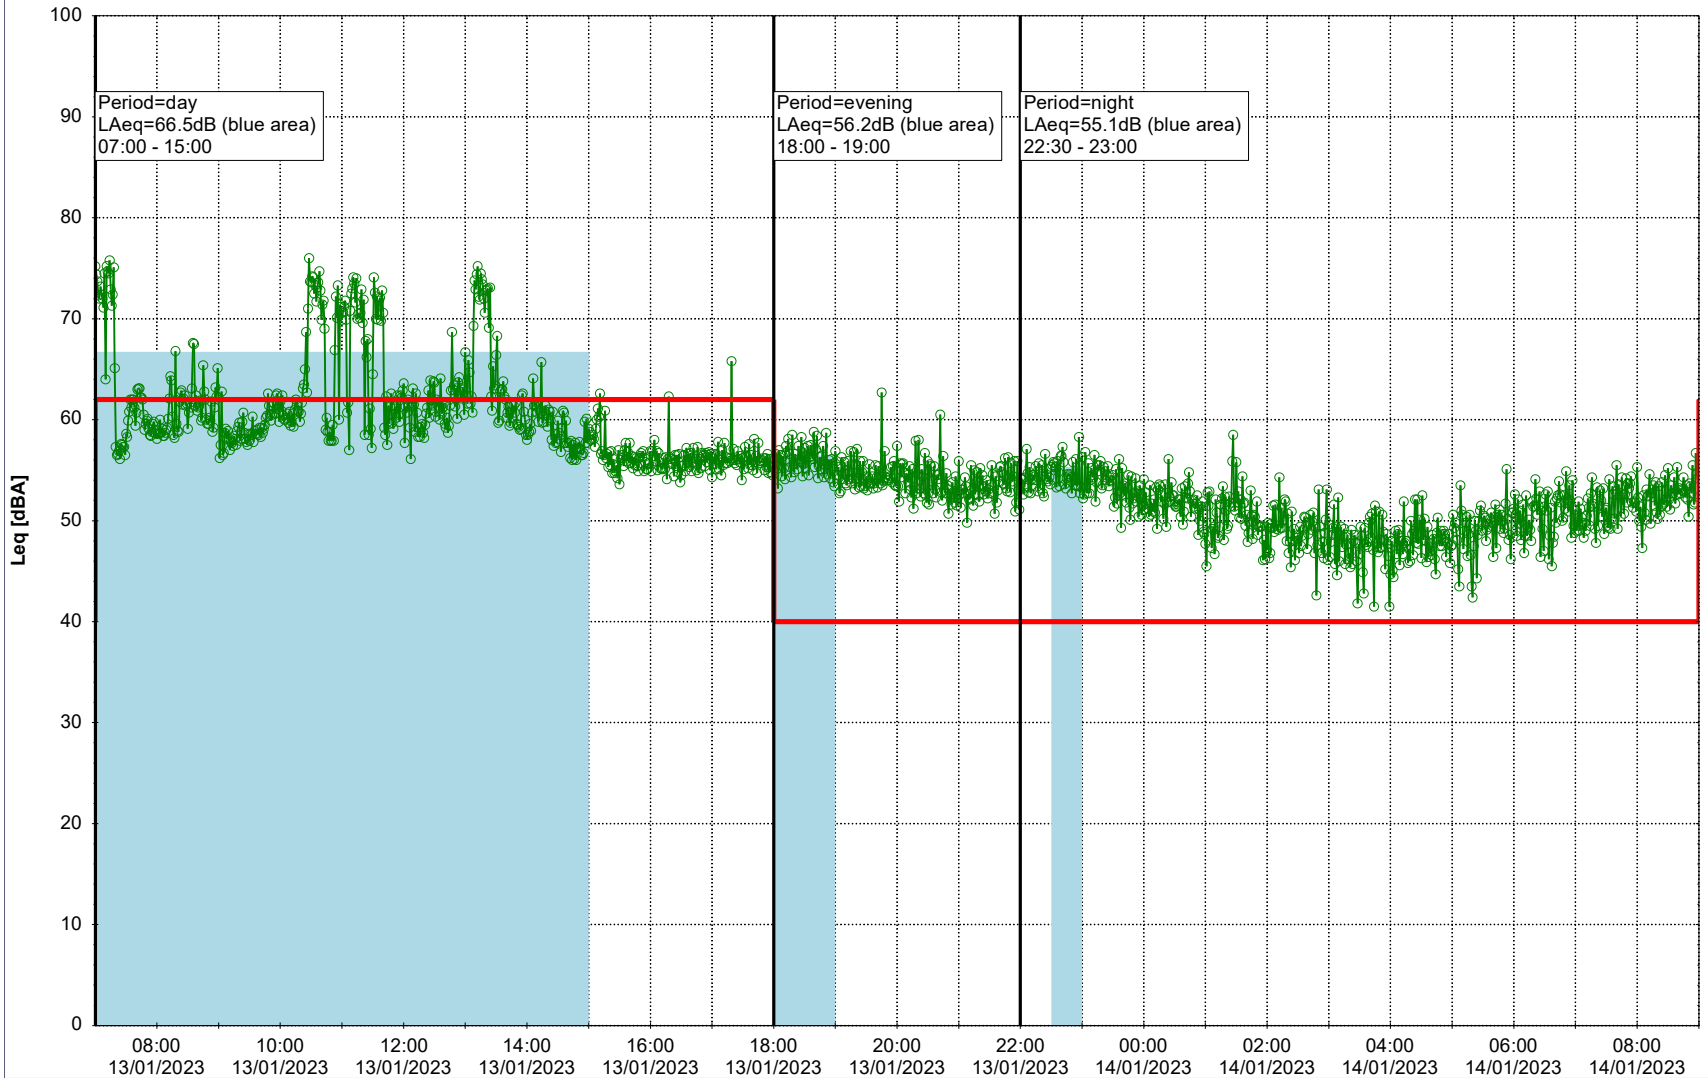

### Noise Time Related Diagram

12/01/2023  
13/01/2023

○○○○ SLU\_NS01

**Project:** Kronos Sydhavnen  
**Construction:** Sluseholmen  
**Location:** N-V

Plan View

0 5 10 15 20 [m]

Remarks

...

### Noise Time Related Diagram

13/01/2023  
14/01/2023

○○○○ SLU\_NS01

Project: Kronos Sydhavnen  
Construction: Sluseholmen  
Location: N-V

Plan View

0 5 10 15 20 [m]

Remarks

...

### Noise Time Related Diagram

14/01/2023  
15/01/2023

SLU\_NS01

Project: Kronos Sydhavnen  
Construction: Sluseholmen  
Location: N-V

Plan View

Remarks

...