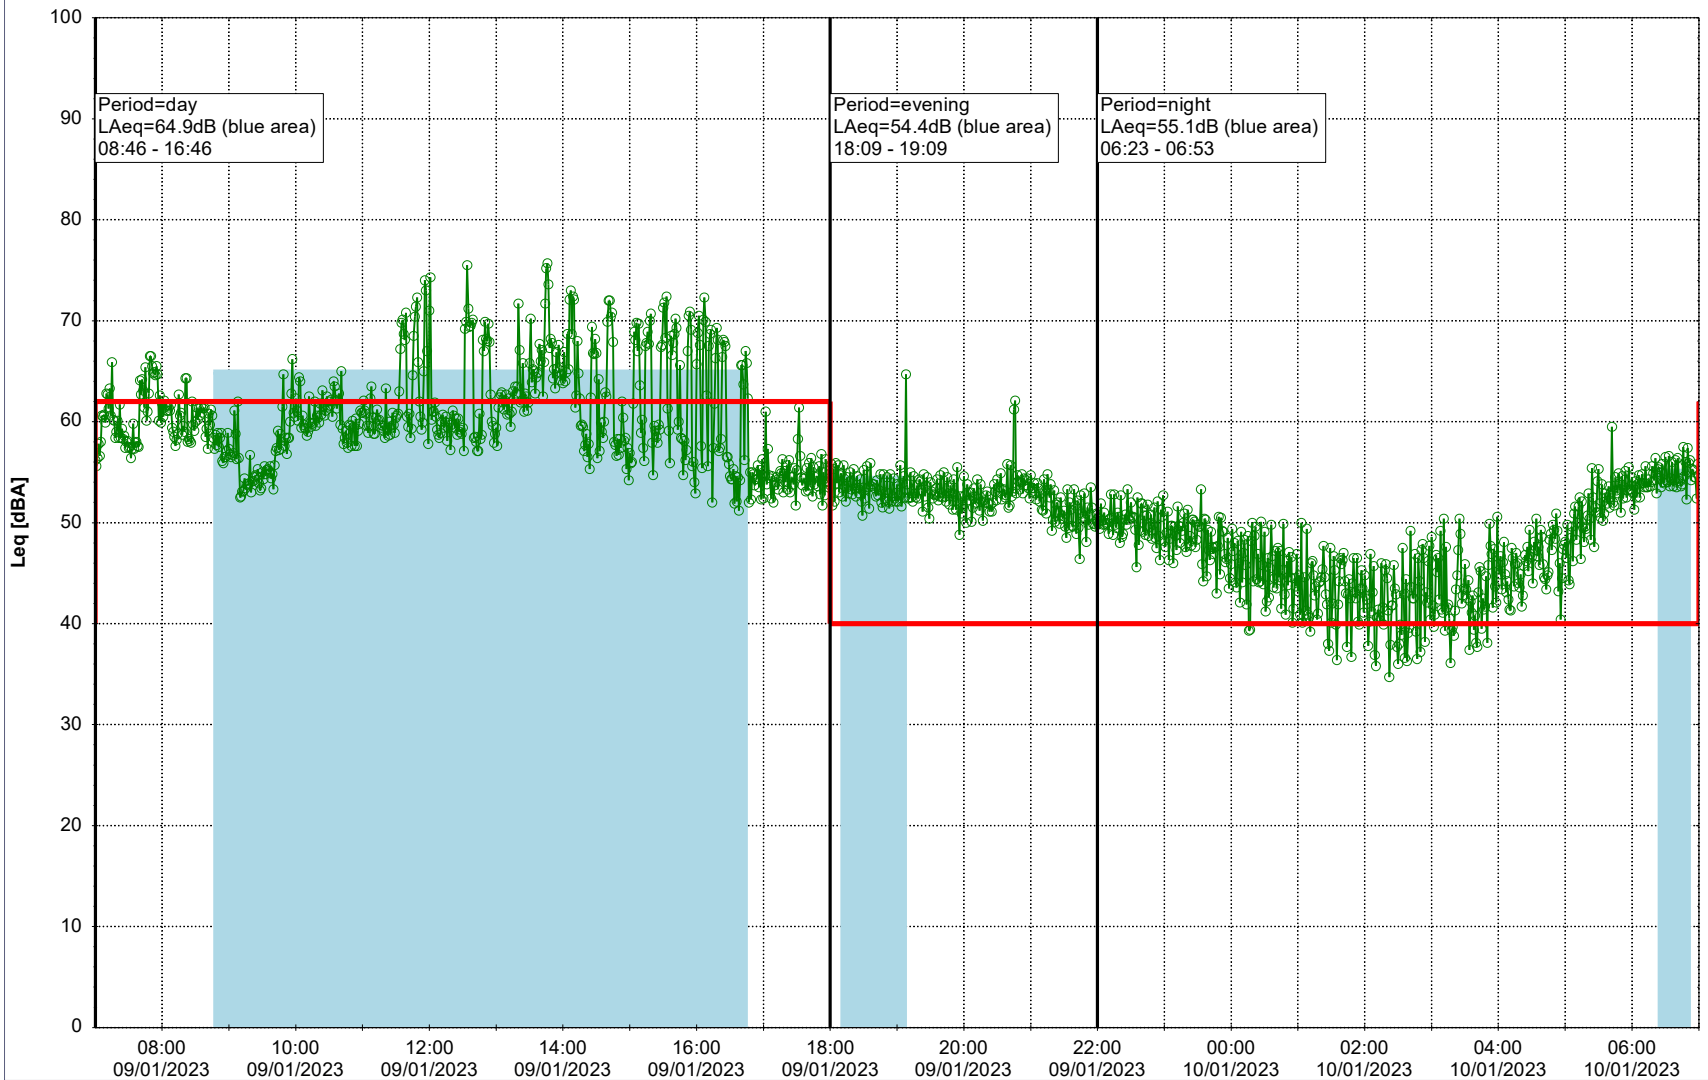

**Project:** Kronos Sydhavnen  
**Construction:** Sluseholmen  
**Location:** N-V

Plan View

0 5 10 15 20 [m]

Remarks

...

### Noise Time Related Diagram

09/01/2023  
10/01/2023

○○○○ SLU\_NS01

**Project:** Kronos Sydhavnen  
**Construction:** Sluseholmen  
**Location:** N-V

Plan View

Remarks

...

### Noise Time Related Diagram

10/01/2023  
11/01/2023

○○○○ SLU\_NS01

Project: Kronos Sydhavnen  
Construction: Sluseholmen  
Location: N-V

Plan View

Remarks

...

### Noise Time Related Diagram

13/01/2023  
14/01/2023

○○○○ SLU\_NS01

Project: Kronos Sydhavnen  
Construction: Sluseholmen  
Location: N-V

Plan View

0 5 10 15 20 [m]

Remarks

...