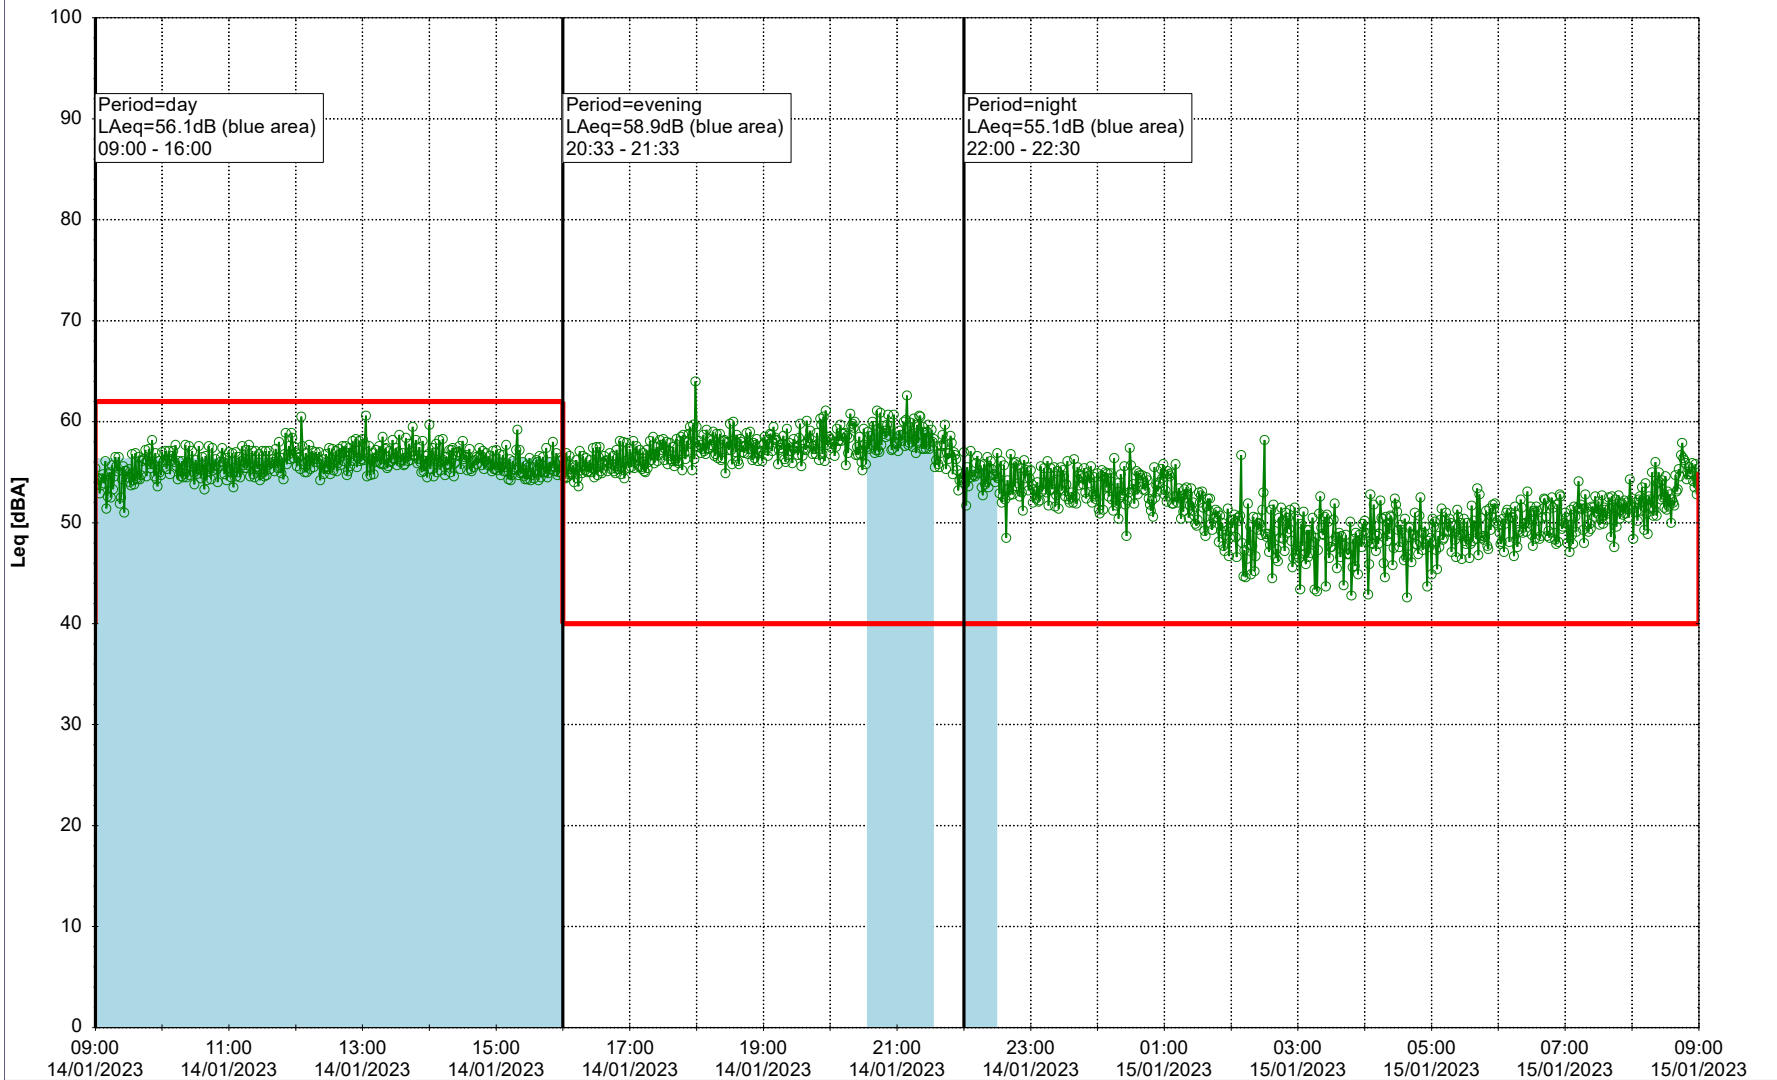

### Noise Time Related Diagram

13/01/2023  
14/01/2023

○○○○ SLU\_NS01

Project: Kronos Sydhavnen  
Construction: Sluseholmen  
Location: N-V

Plan View

0 5 10 15 20 [m]

Remarks

...

### Noise Time Related Diagram

14/01/2023  
15/01/2023

SLU\_NS01

Project: Kronos Sydhavnen  
Construction: Sluseholmen  
Location: N-V

Plan View

Remarks

...