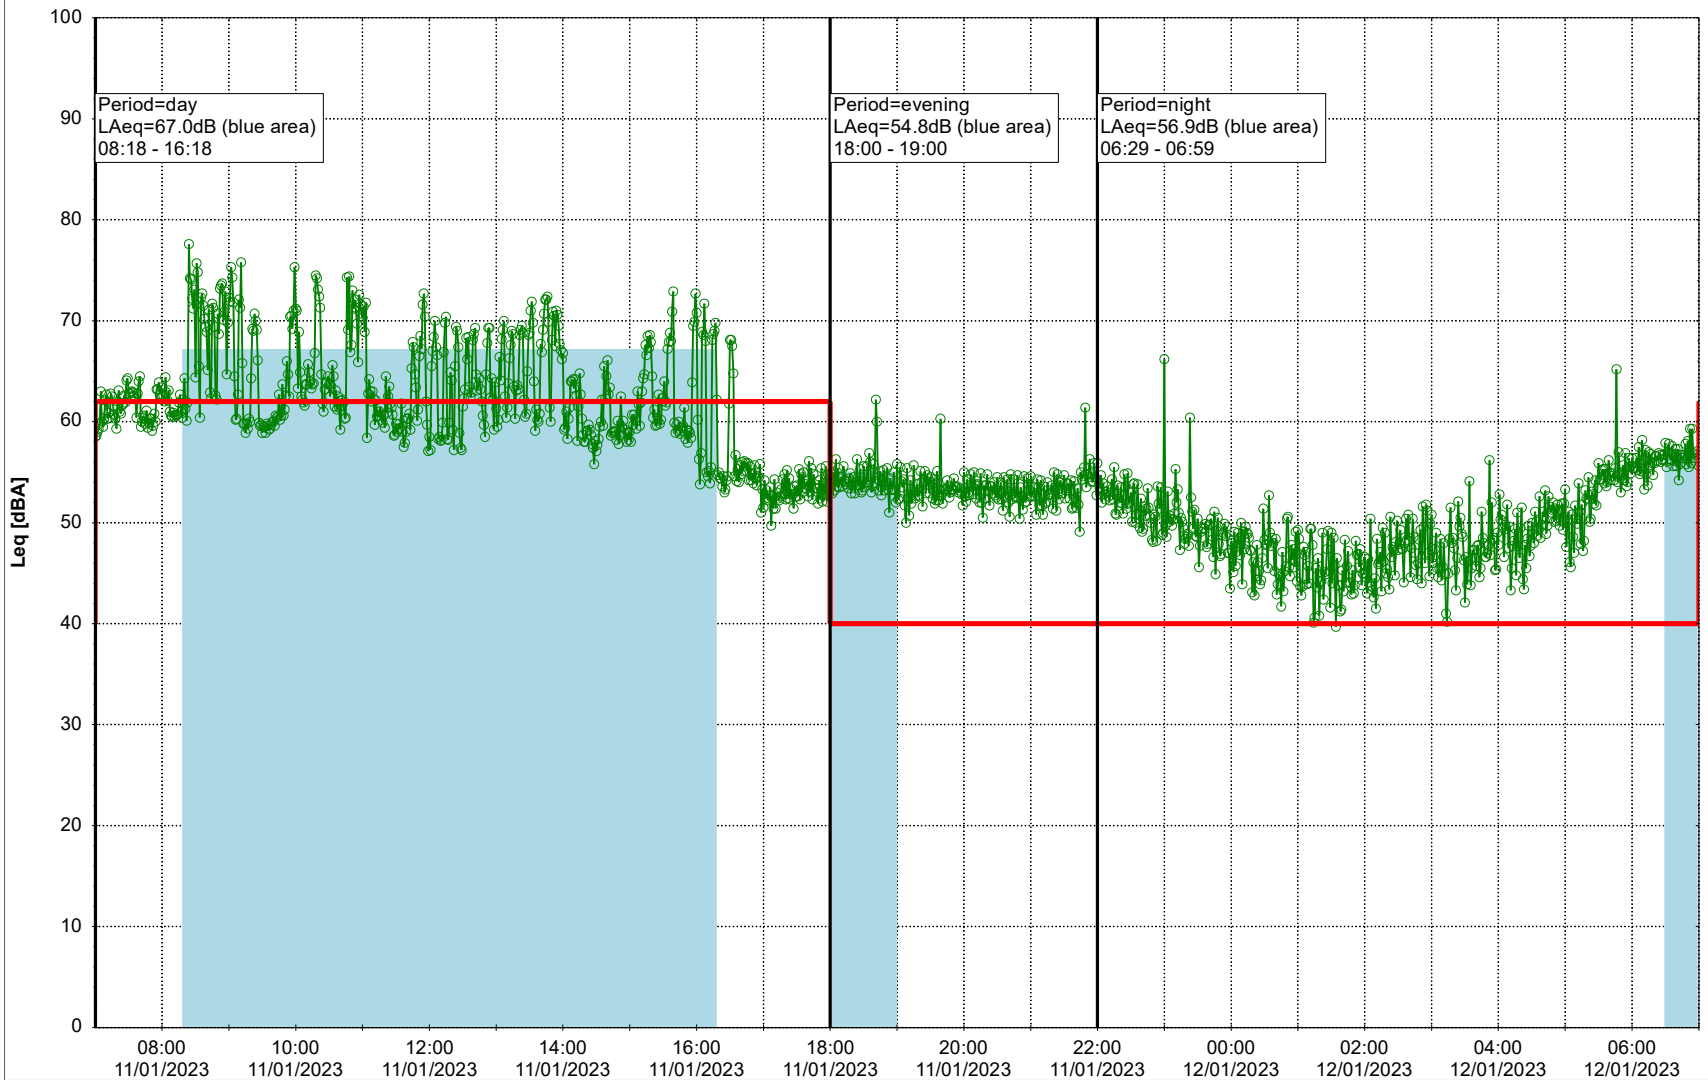

### Noise Time Related Diagram

10/01/2023  
11/01/2023

○○○○ SLU\_NS01

Project: Kronos Sydhavnen  
Construction: Sluseholmen  
Location: N-V

Plan View

Remarks

...

### Noise Time Related Diagram

11/01/2023  
12/01/2023

SLU\_NS01

**Project:** Kronos Sydhavnen  
**Construction:** Sluseholmen  
**Location:** N-V

Plan View

0 5 10 15 20 [m]

Remarks

...

### Noise Time Related Diagram

12/01/2023  
13/01/2023

○○○○ SLU\_NS01

**Project:** Kronos Sydhavnen  
**Construction:** Sluseholmen  
**Location:** N-V

Plan View

0 5 10 15 20 [m]

Remarks

...

### Noise Time Related Diagram

13/01/2023  
14/01/2023

○○○○ SLU\_NS01

Project: Kronos Sydhavnen  
Construction: Sluseholmen  
Location: N-V

Plan View

0 5 10 15 20 [m]

Remarks

...