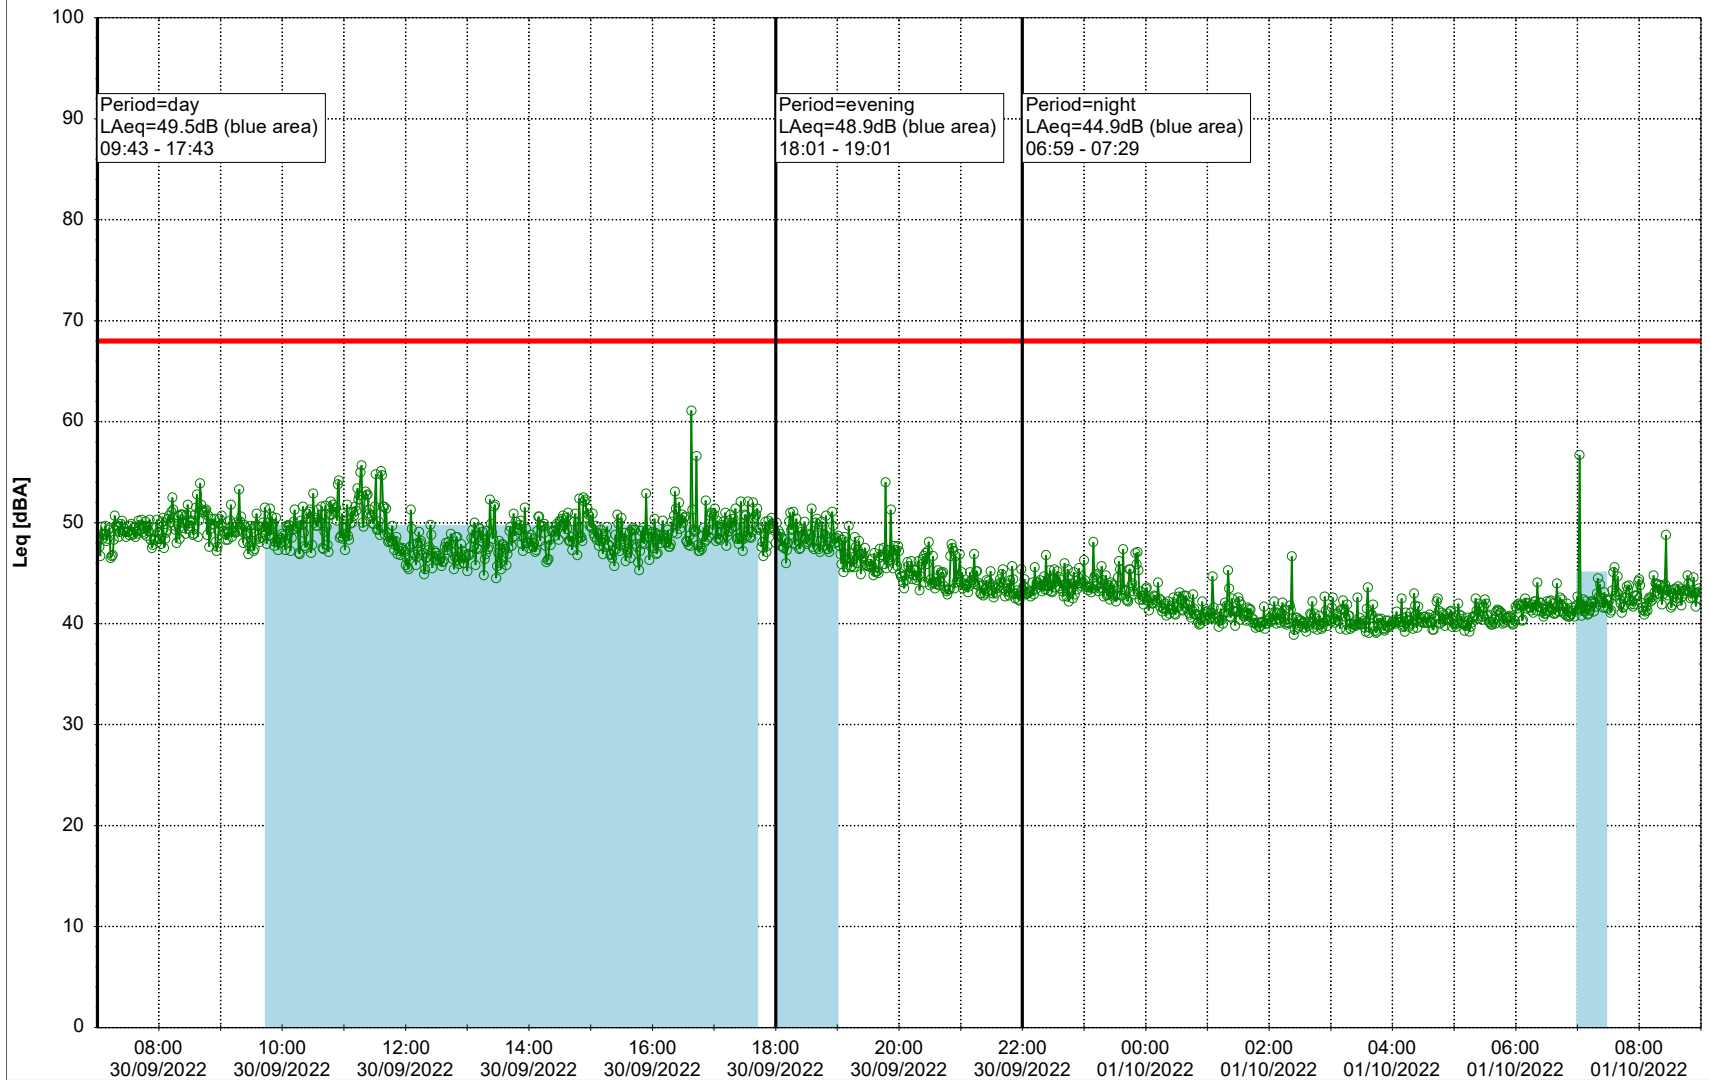

### Noise Time Related Diagram

29/09/2022  
30/09/2022

○○○○ EBR-OVK\_NS02

**Project:** Kronos Sydhavnen  
**Construction:** Enghave Brygge  
**Location:** N-V

Plan View

Remarks

...

### Noise Time Related Diagram

30/09/2022  
01/10/2022

○○○○ EBR-OVK\_NS02

Project: Kronos Sydhavnen  
Construction: Enghave Brygge  
Location: N-V

Plan View

Remarks

...