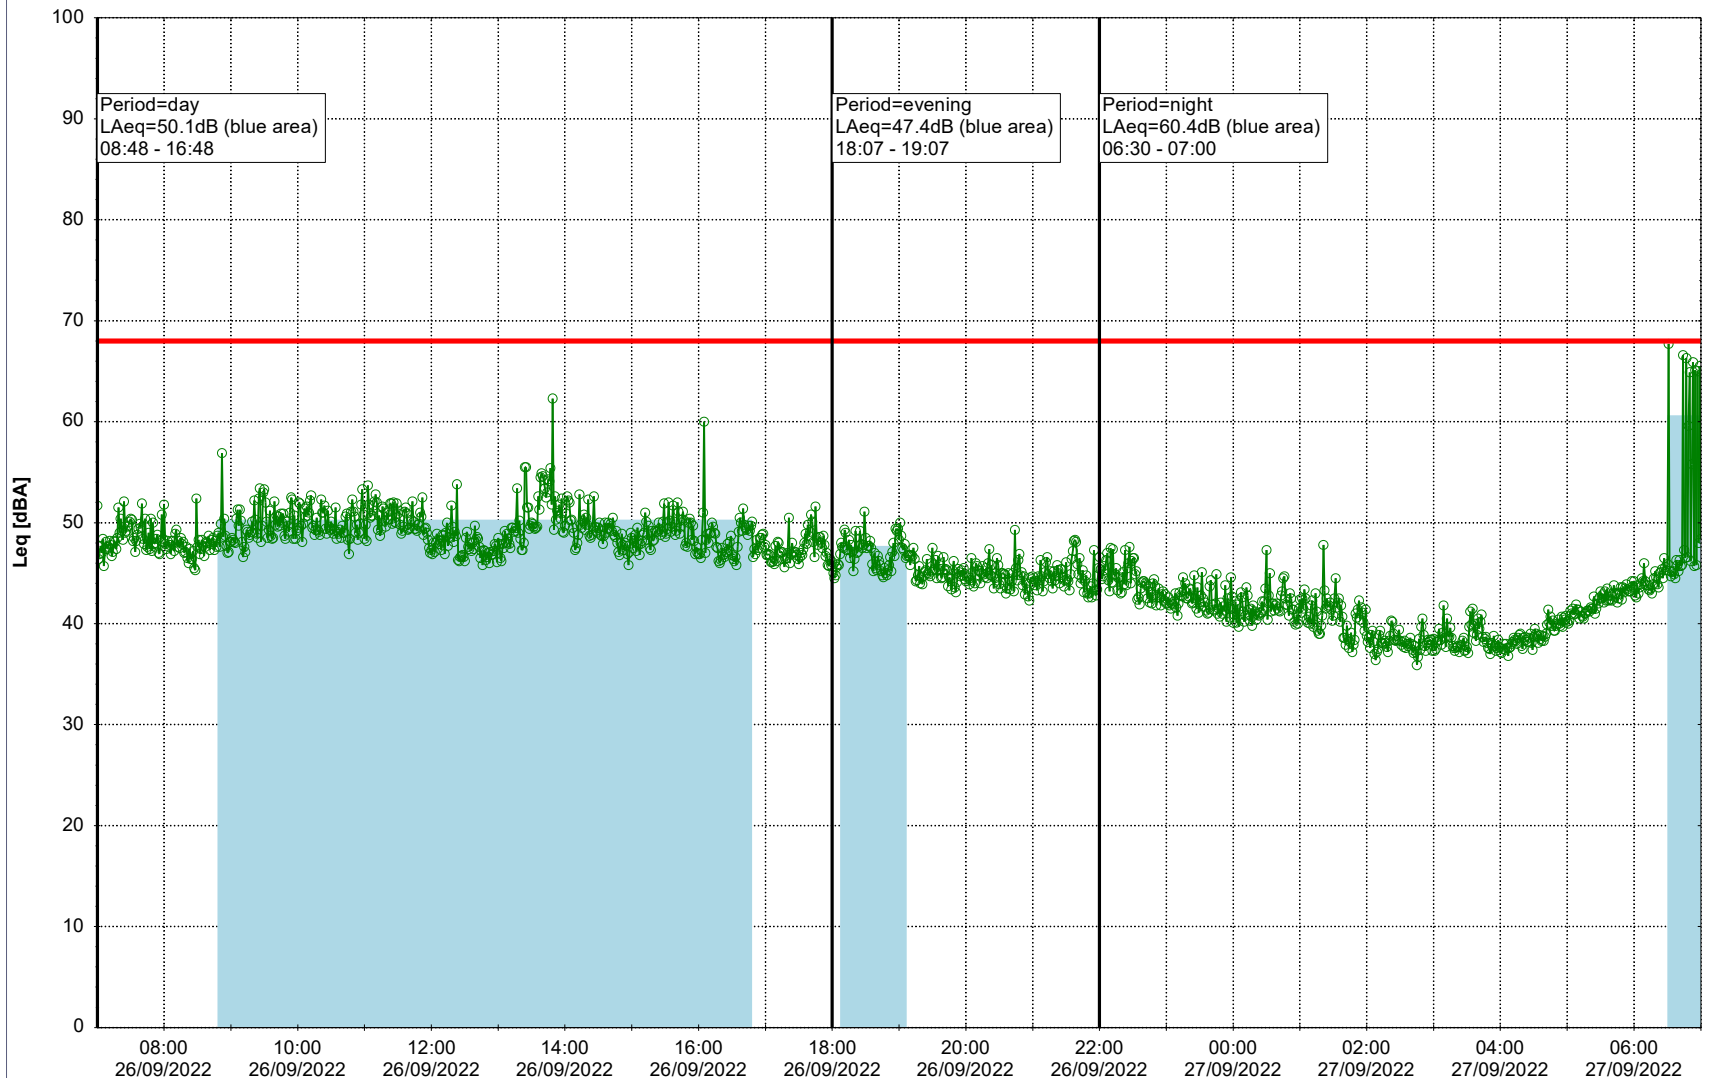

**Project:** Kronos Sydhavnen  
**Construction:** Enghave Brygge  
**Location:** N-V

Plan View

Remarks

...

### Noise Time Related Diagram

26/09/2022  
27/09/2022

○○○ EBR-OVK\_NS02

Project: Kronos Sydhavnen  
Construction: Enghave Brygge  
Location: N-V

Plan View

EBR-OVK\_NS02

Remarks

...

### Noise Time Related Diagram

27/09/2022  
28/09/2022

○○○ EBR-OVK\_NS02

**Project:** Kronos Sydhavnen  
**Construction:** Enghave Brygge  
**Location:** N-V

Plan View

Remarks

...