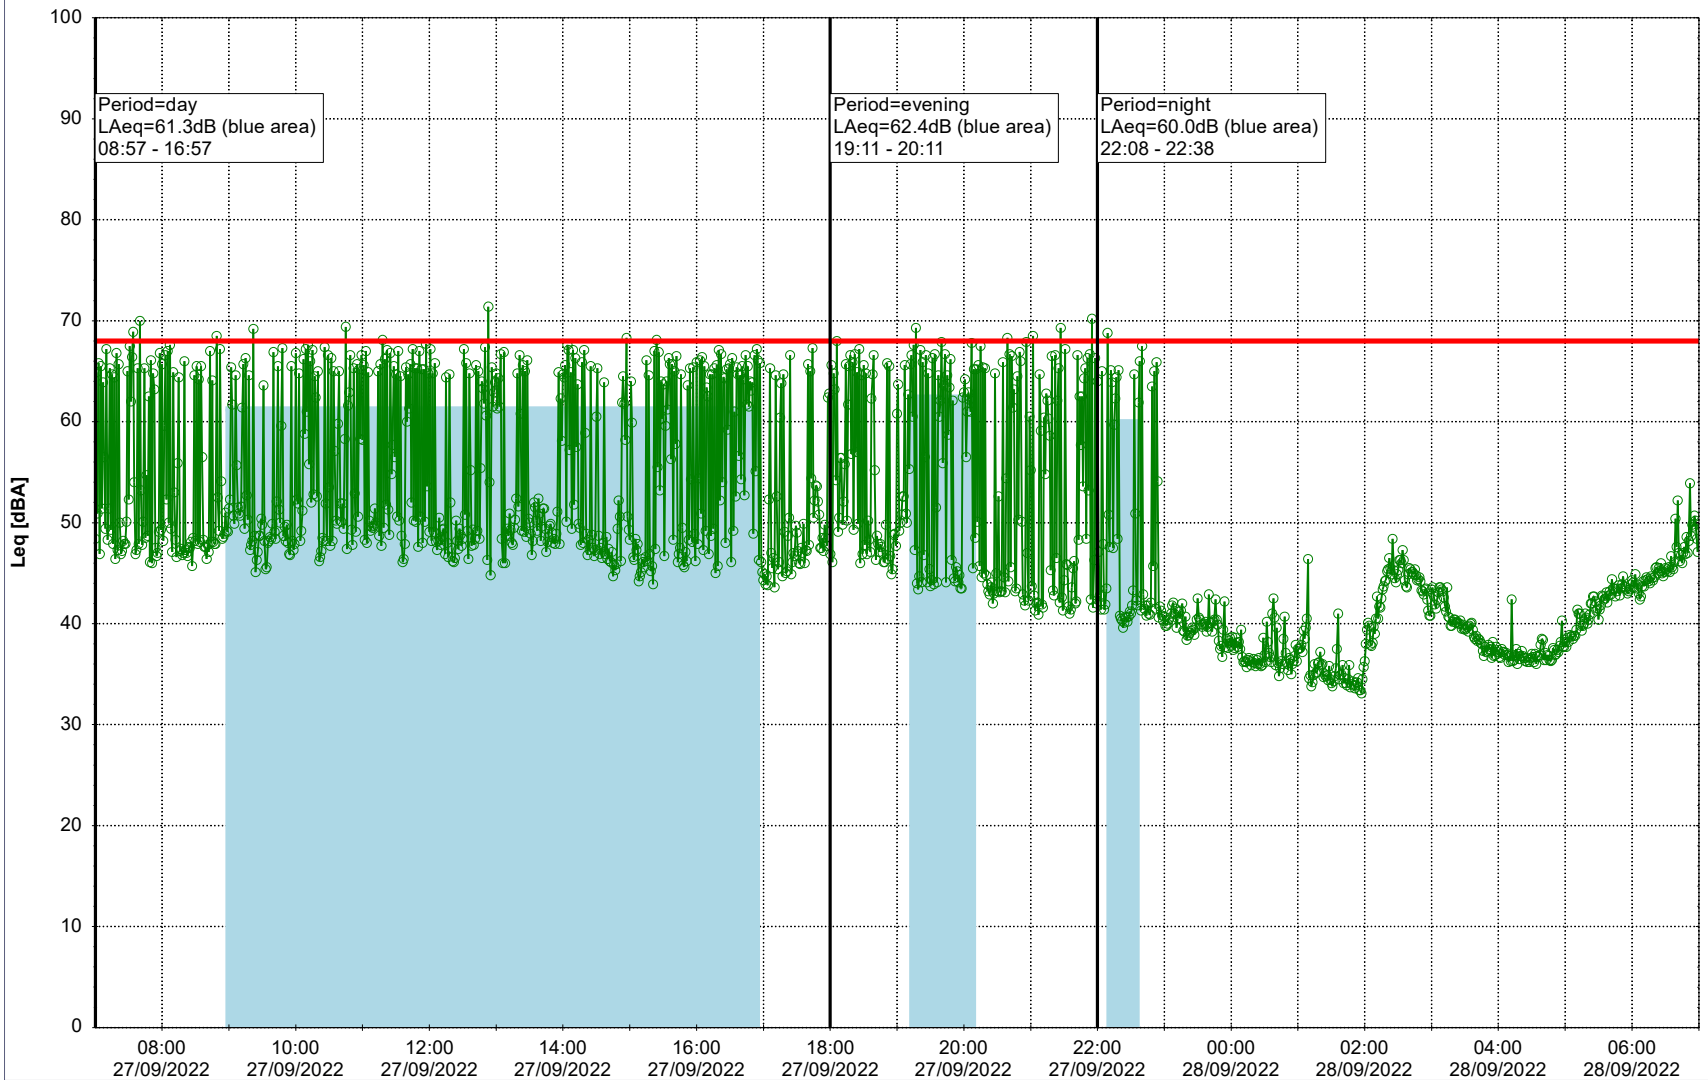

### Noise Time Related Diagram

26/09/2022  
27/09/2022

○○○ EBR-OVK\_NS02

Project: Kronos Sydhavnen  
Construction: Enghave Brygge  
Location: N-V

Plan View

EBR-OVK\_NS02

Remarks

...

### Noise Time Related Diagram

27/09/2022  
28/09/2022

○○○ EBR-OVK\_NS02

**Project:** Kronos Sydhavnen  
**Construction:** Enghave Brygge  
**Location:** N-V

Plan View

Remarks

...

### Noise Time Related Diagram

30/09/2022  
01/10/2022

○○○○ EBR-OVK\_NS02

Project: Kronos Sydhavnen  
Construction: Enghave Brygge  
Location: N-V

Plan View

Remarks

...