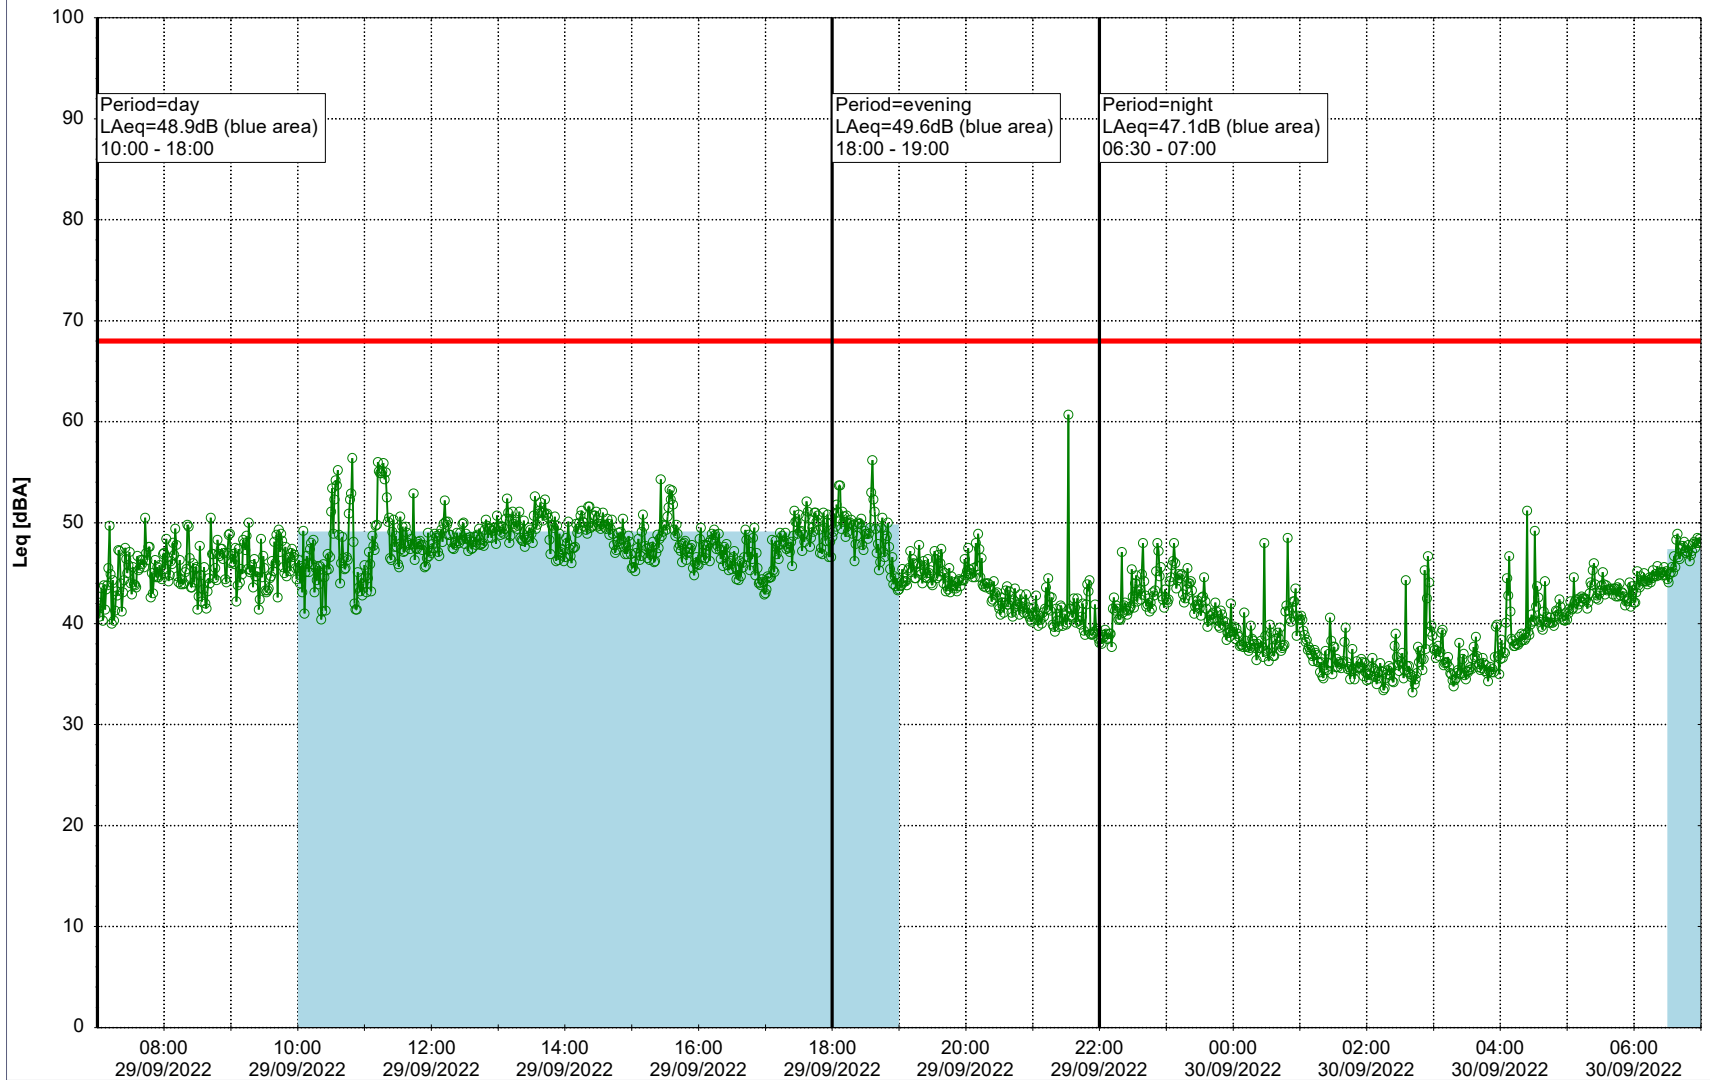

### Noise Time Related Diagram

28/09/2022  
29/09/2022

○○○○ EBR-OVK\_NS02

**Project:** Kronos Sydhavnen  
**Construction:** Enghave Brygge  
**Location:** N-V

Plan View

Remarks

...

### Noise Time Related Diagram

29/09/2022  
30/09/2022

○○○○ EBR-OVK\_NS02

**Project:** Kronos Sydhavnen  
**Construction:** Enghave Brygge  
**Location:** N-V

Plan View

Remarks

...

### Noise Time Related Diagram

30/09/2022  
01/10/2022

○○○○ EBR-OVK\_NS02

Project: Kronos Sydhavnen  
Construction: Enghave Brygge  
Location: N-V

Plan View

Remarks

...