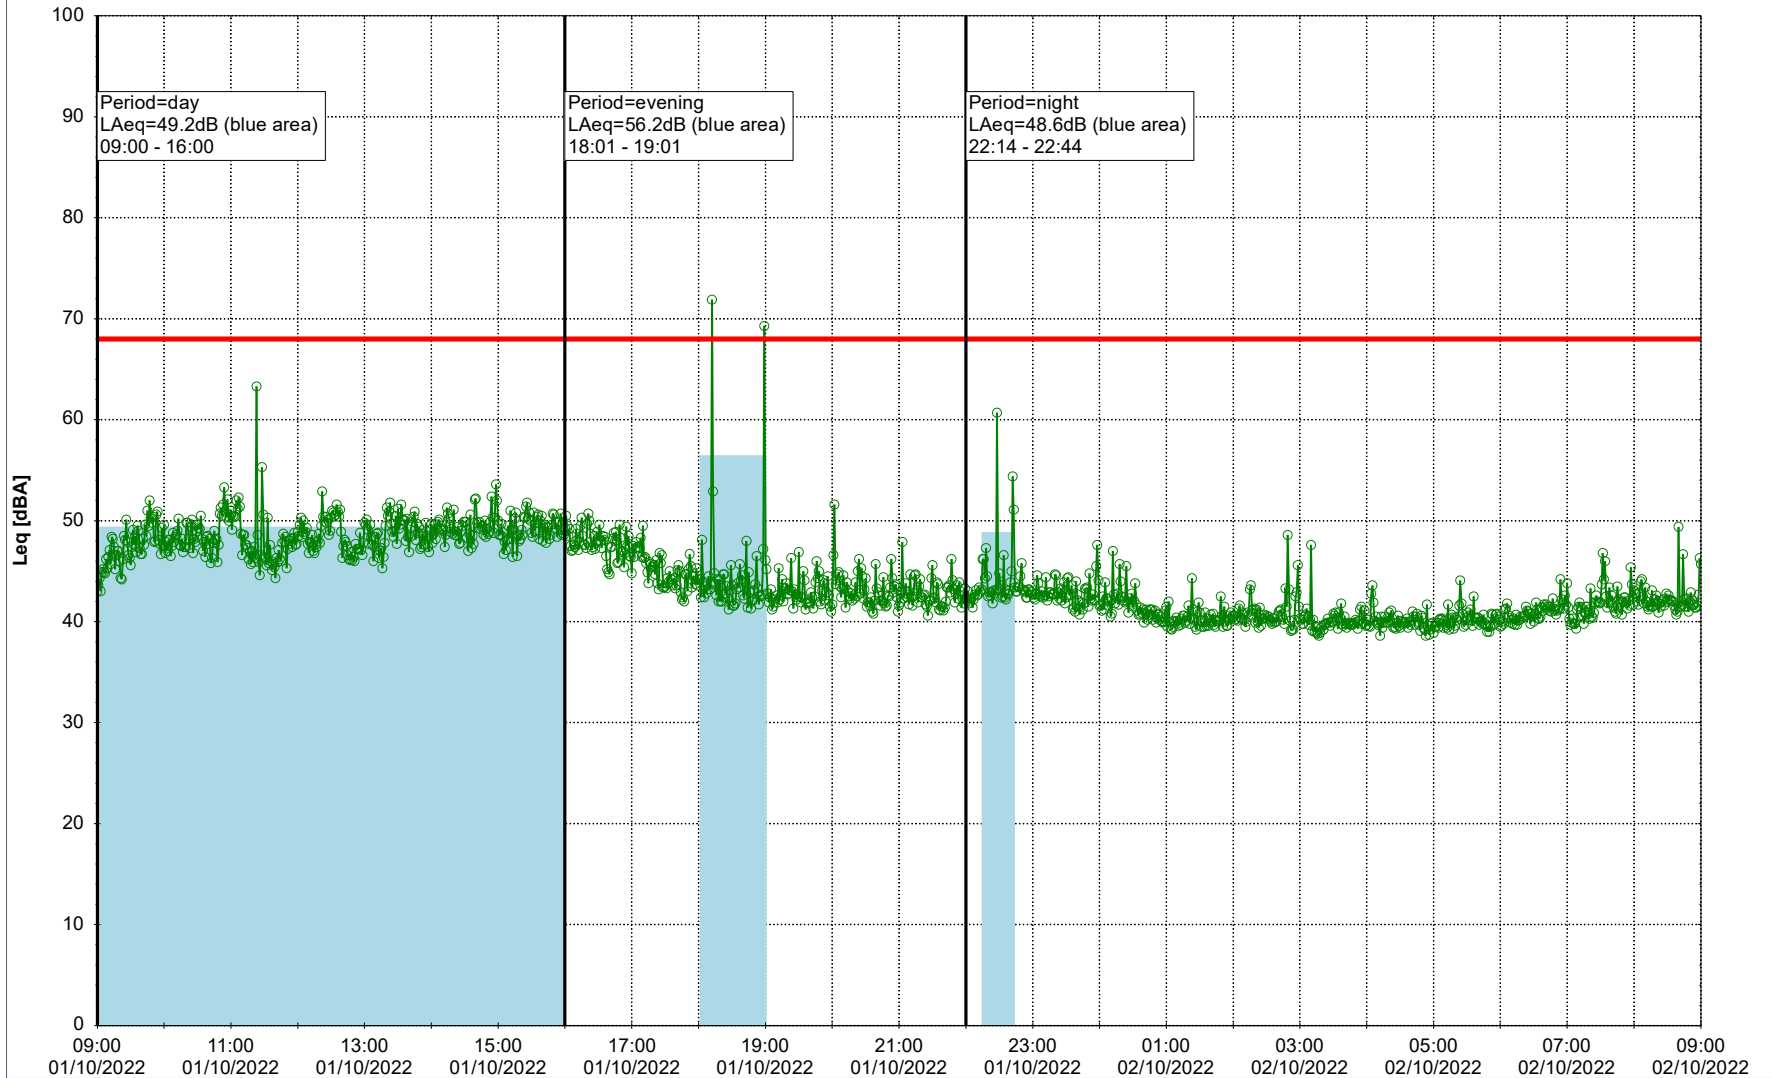

### Noise Time Related Diagram

30/09/2022  
01/10/2022

○○○○ EBR-OVK\_NS02

Project: Kronos Sydhavnen  
Construction: Enghave Brygge  
Location: N-V

Plan View

Remarks

...

### Noise Time Related Diagram

01/10/2022  
02/10/2022

○○○ EBR-OVK\_NS02

**Project:** Kronos Sydhavnen  
**Construction:** Enghave Brygge  
**Location:** N-V

Plan View

EBR-OVK\_NS02

Remarks

...