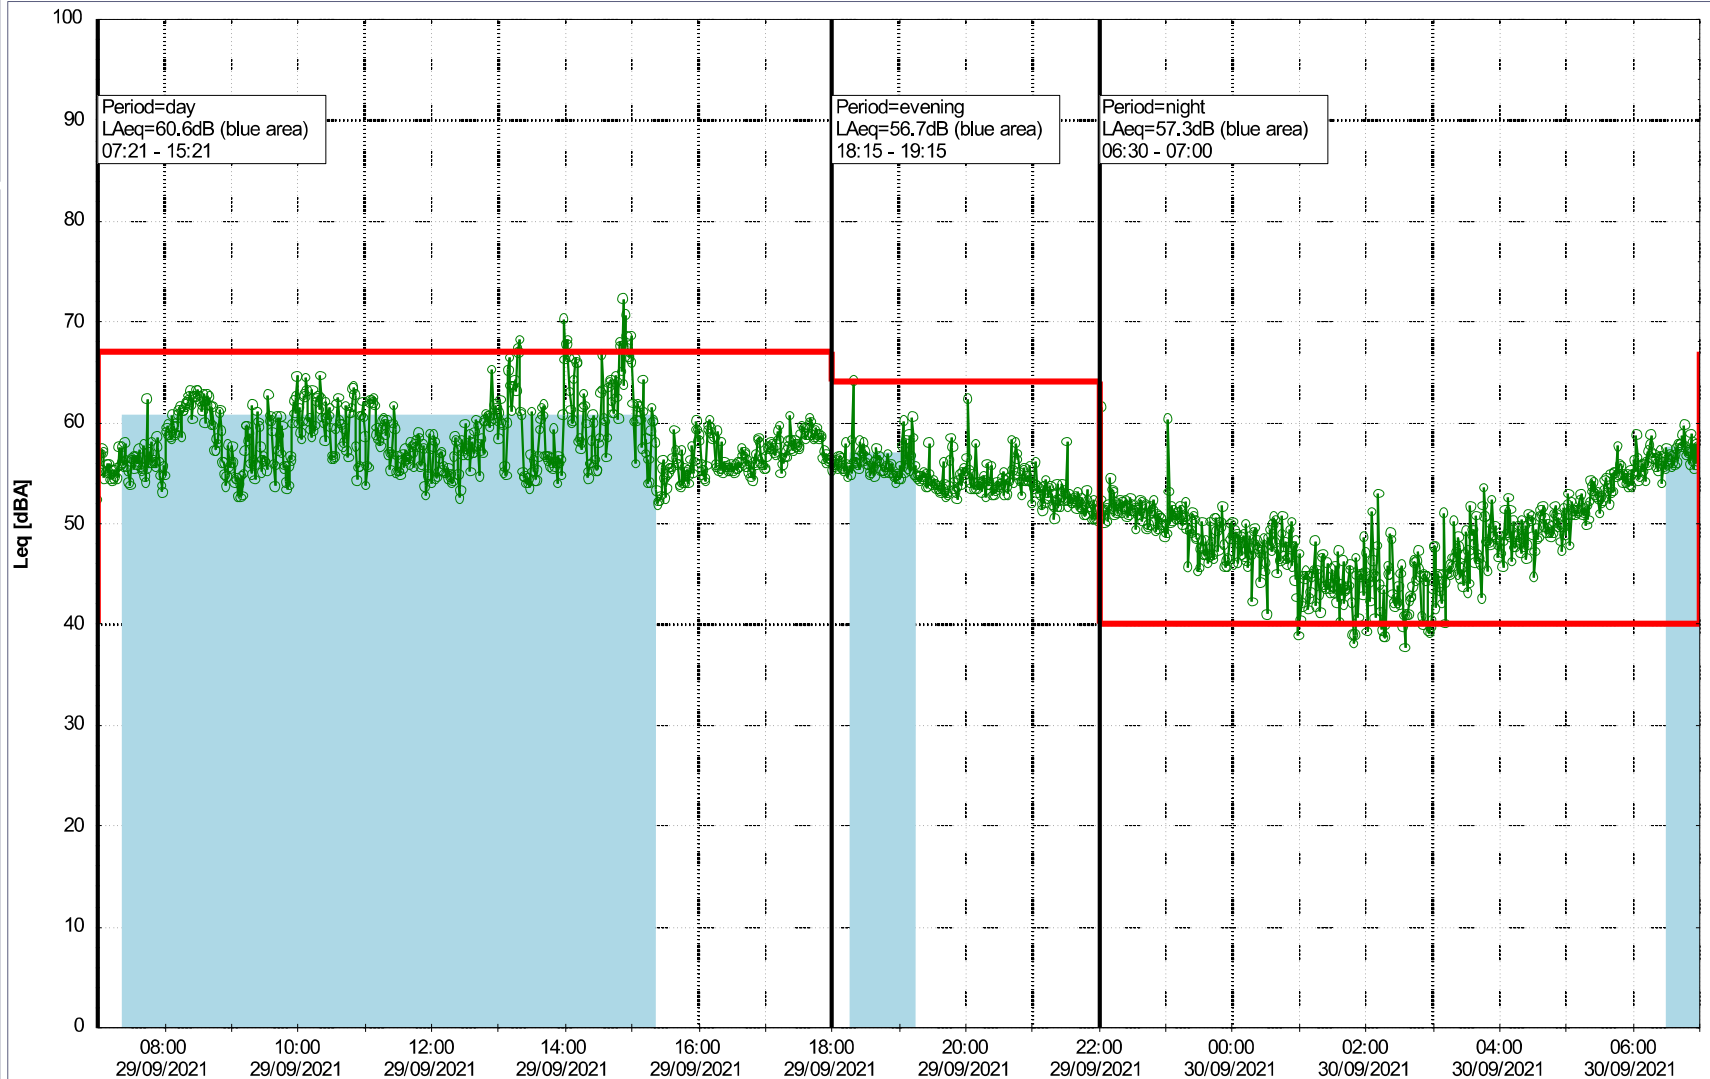

Noise Time Related Diagram

29/09/2021
30/09/2021

○○○○ SLU_NS01

Remarks

...

Project: Kronos Sydhavnen
Construction: Sluseholmen
Location: N-V

Plan View

Noise Time Related Diagram

30/09/2021
01/10/2021

○○○○ SLU_NS01

Remarks

...

Project: Kronos Sydhavnen
Construction: Sluseholmen
Location: N-V

Plan View

Remarks

...

Noise Time Related Diagram

01/10/2021
02/10/2021

SLU_NS01

Project: Kronos Sydhavnen
Construction: Sluseholmen
Location: N-V

Plan View

Noise Time Related Diagram

02/10/2021
03/10/2021

○○○○ SLU_NS01

Remarks

...

Project: Kronos Sydhavnen
Construction: Sluseholmen
Location: N-V

Plan View

0 5 10 15 20 [m]

Remarks

...

Noise Time Related Diagram