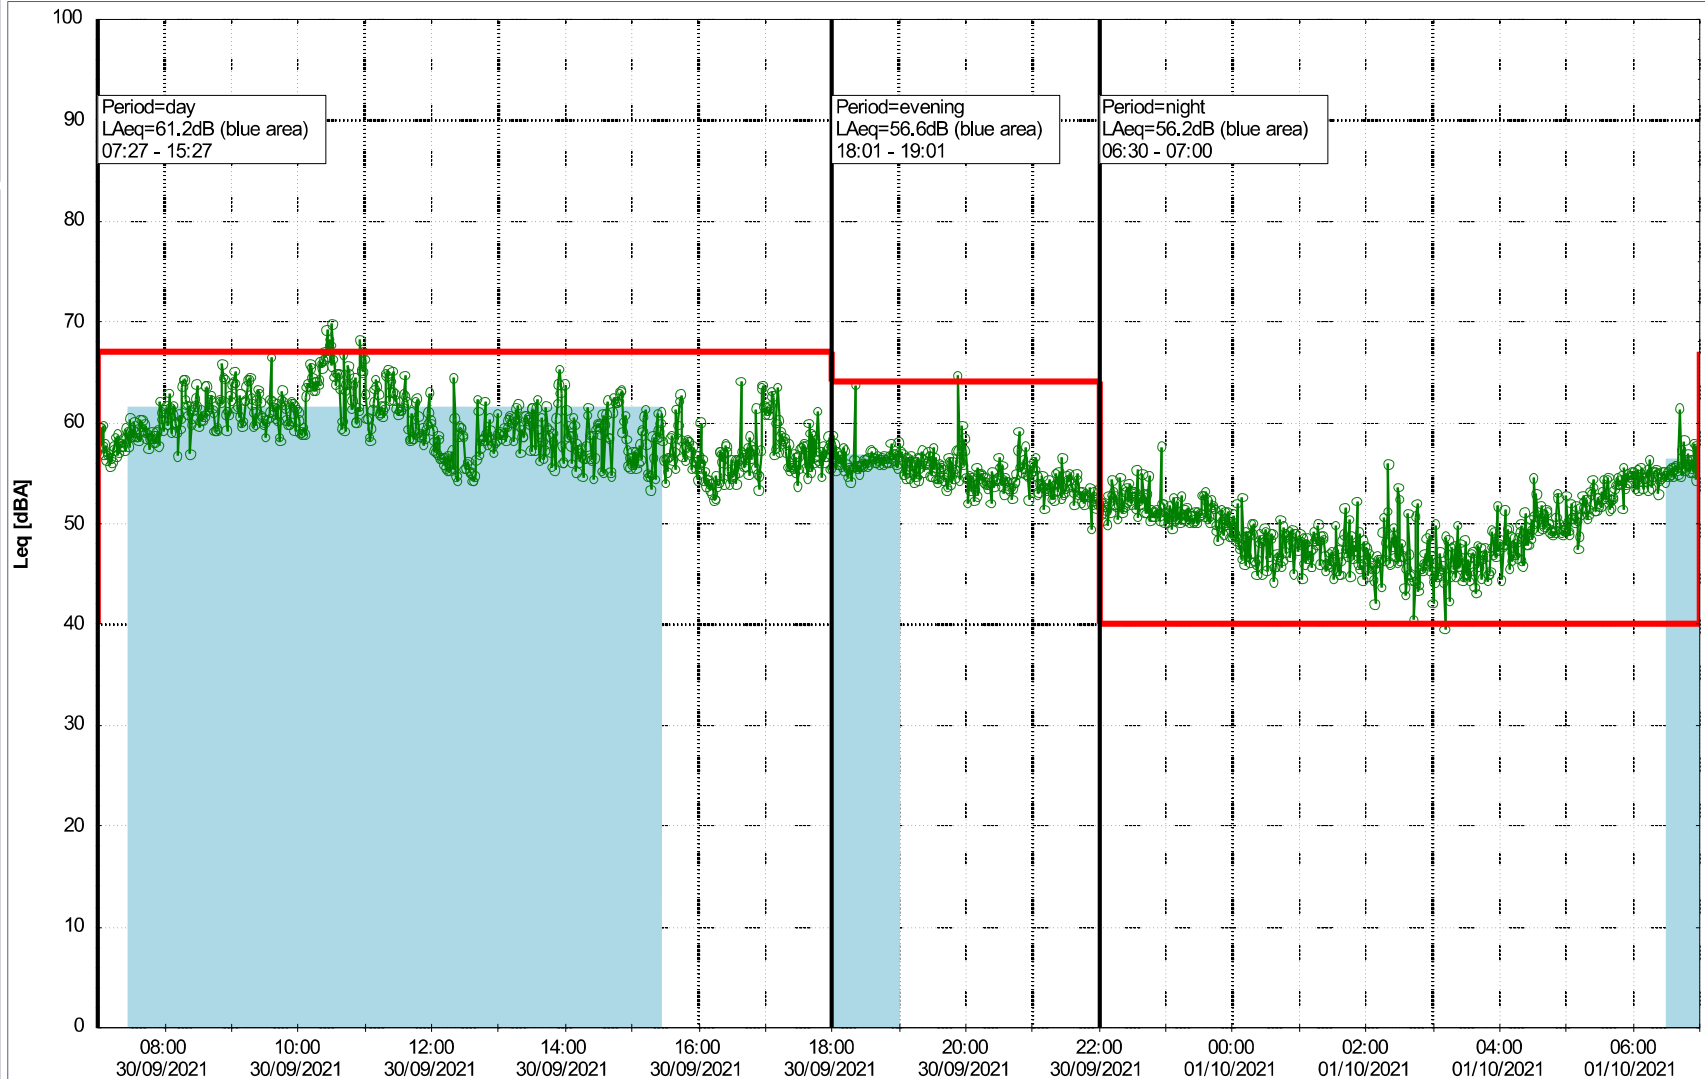

Noise Time Related Diagram

29/09/2021
30/09/2021

○○○○ SLU_NS01

Remarks

...

Project: Kronos Sydhavnen
Construction: Sluseholmen
Location: N-V

Plan View

Noise Time Related Diagram

30/09/2021
01/10/2021

○○○○ SLU_NS01

Remarks

...

Project: Kronos Sydhavnen
Construction: Sluseholmen
Location: N-V

Plan View

Remarks

...

Noise Time Related Diagram

01/10/2021
02/10/2021

SLU_NS01

Project: Kronos Sydhavnen
Construction: Sluseholmen
Location: N-V

Plan View

Noise Time Related Diagram

02/10/2021
03/10/2021

○○○○ SLU_NS01

Remarks

...

Project: Kronos Sydhavnen
Construction: Sluseholmen
Location: N-V

Plan View

0 5 10 15 20 [m]

Remarks

...

Noise Time Related Diagram