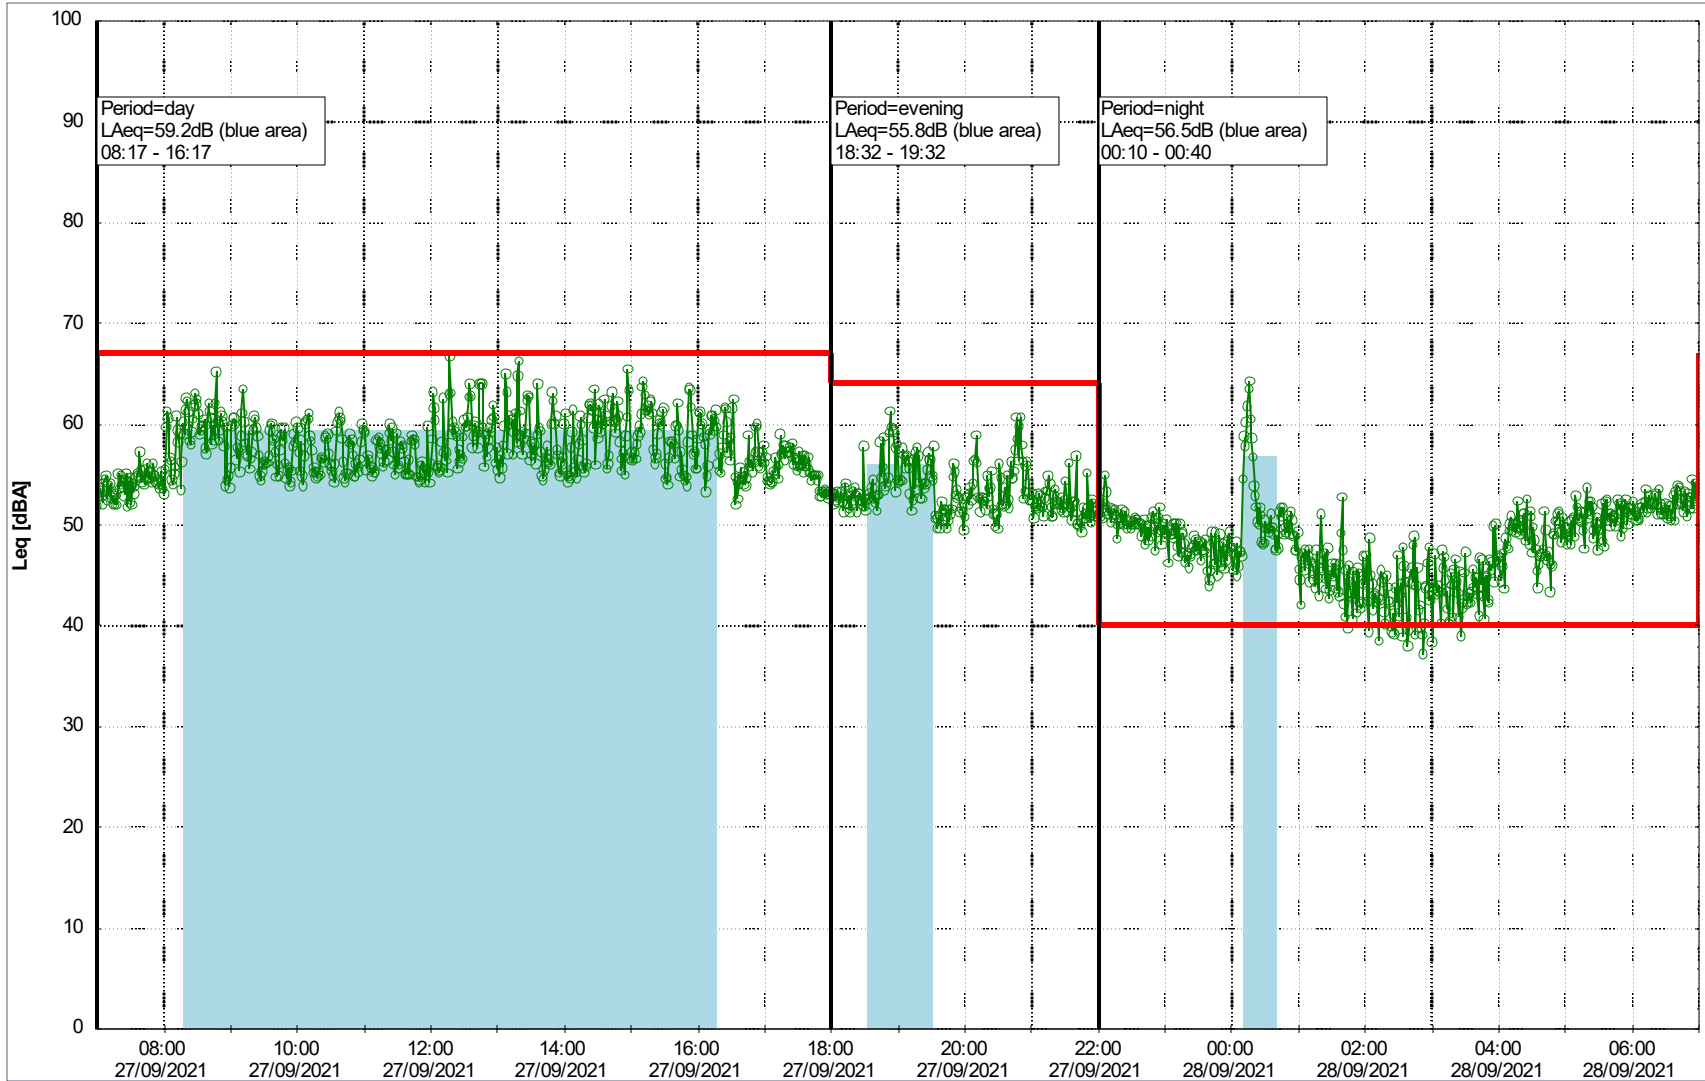

Project: Kronos Sydhavnen
Construction: Sluseholmen
Location: N-V

Plan View

Remarks

...

Noise Time Related Diagram

27/09/2021
28/09/2021

○○○○ SLU_NS01

Project: Kronos Sydhavnen
Construction: Sluseholmen
Location: N-V

Plan View

Noise Time Related Diagram

28/09/2021
29/09/2021

oooo SLU_NS01

Remarks

...

Project: Kronos Sydhavnen
Construction: Sluseholmen
Location: N-V

Plan View

Noise Time Related Diagram

29/09/2021
30/09/2021

○○○○ SLU_NS01

Remarks

...

Project: Kronos Sydhavnen
Construction: Sluseholmen
Location: N-V

Plan View

Noise Time Related Diagram

Remarks

...

Project: Kronos Sydhavnen
Construction: Sluseholmen
Location: N-V

Plan View

0 5 10 15 20 [m]

Remarks

...

Noise Time Related Diagram