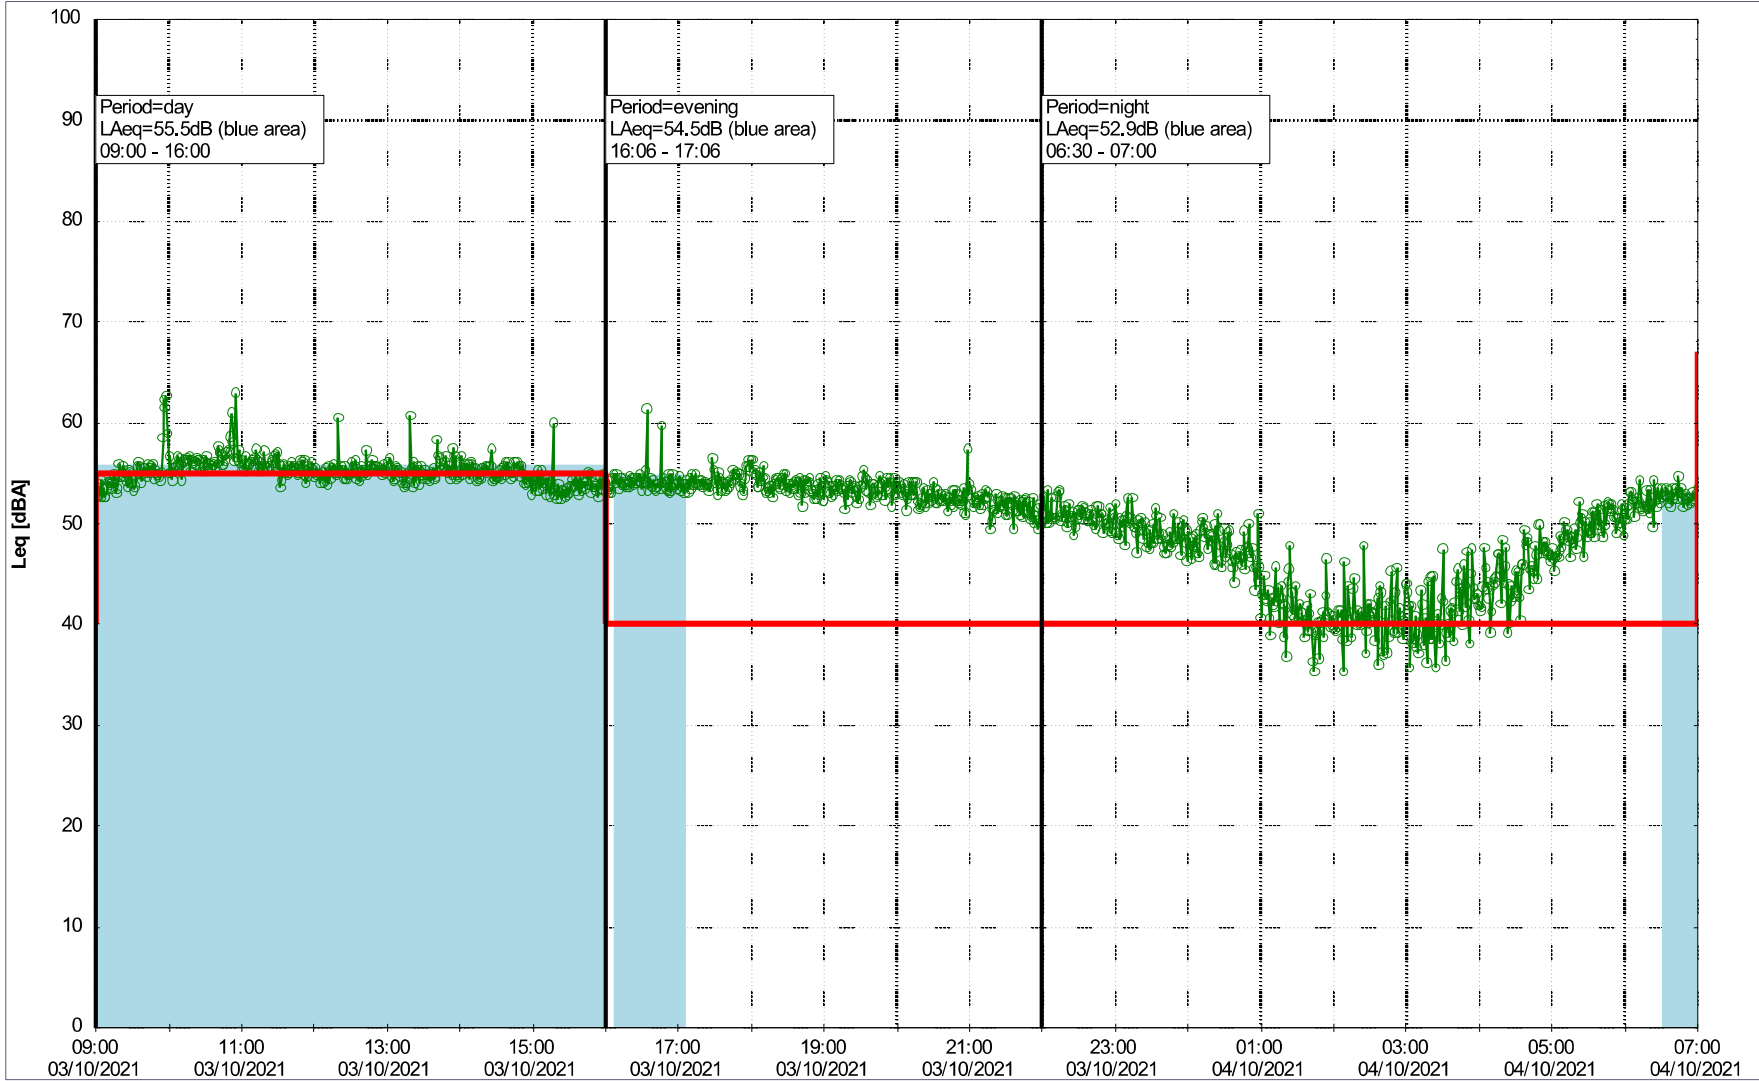

Noise Time Related Diagram

01/10/2021
02/10/2021

SLU_NS01

Project: Kronos Sydhavnen
Construction: Sluseholmen
Location: N-V

Plan View

Noise Time Related Diagram

02/10/2021
03/10/2021

○○○○ SLU_NS01

Remarks

...

Project: Kronos Sydhavnen
Construction: Sluseholmen
Location: N-V

Plan View

0 5 10 15 20 [m]

Remarks

...

Noise Time Related Diagram

03/10/2021
04/10/2021

SLU_NS01

Project: Kronos Sydhavnen
Construction: Sluseholmen
Location: N-V

Plan View

Noise Time Related Diagram

04/10/2021
05/10/2021

SLU_NS01

Remarks