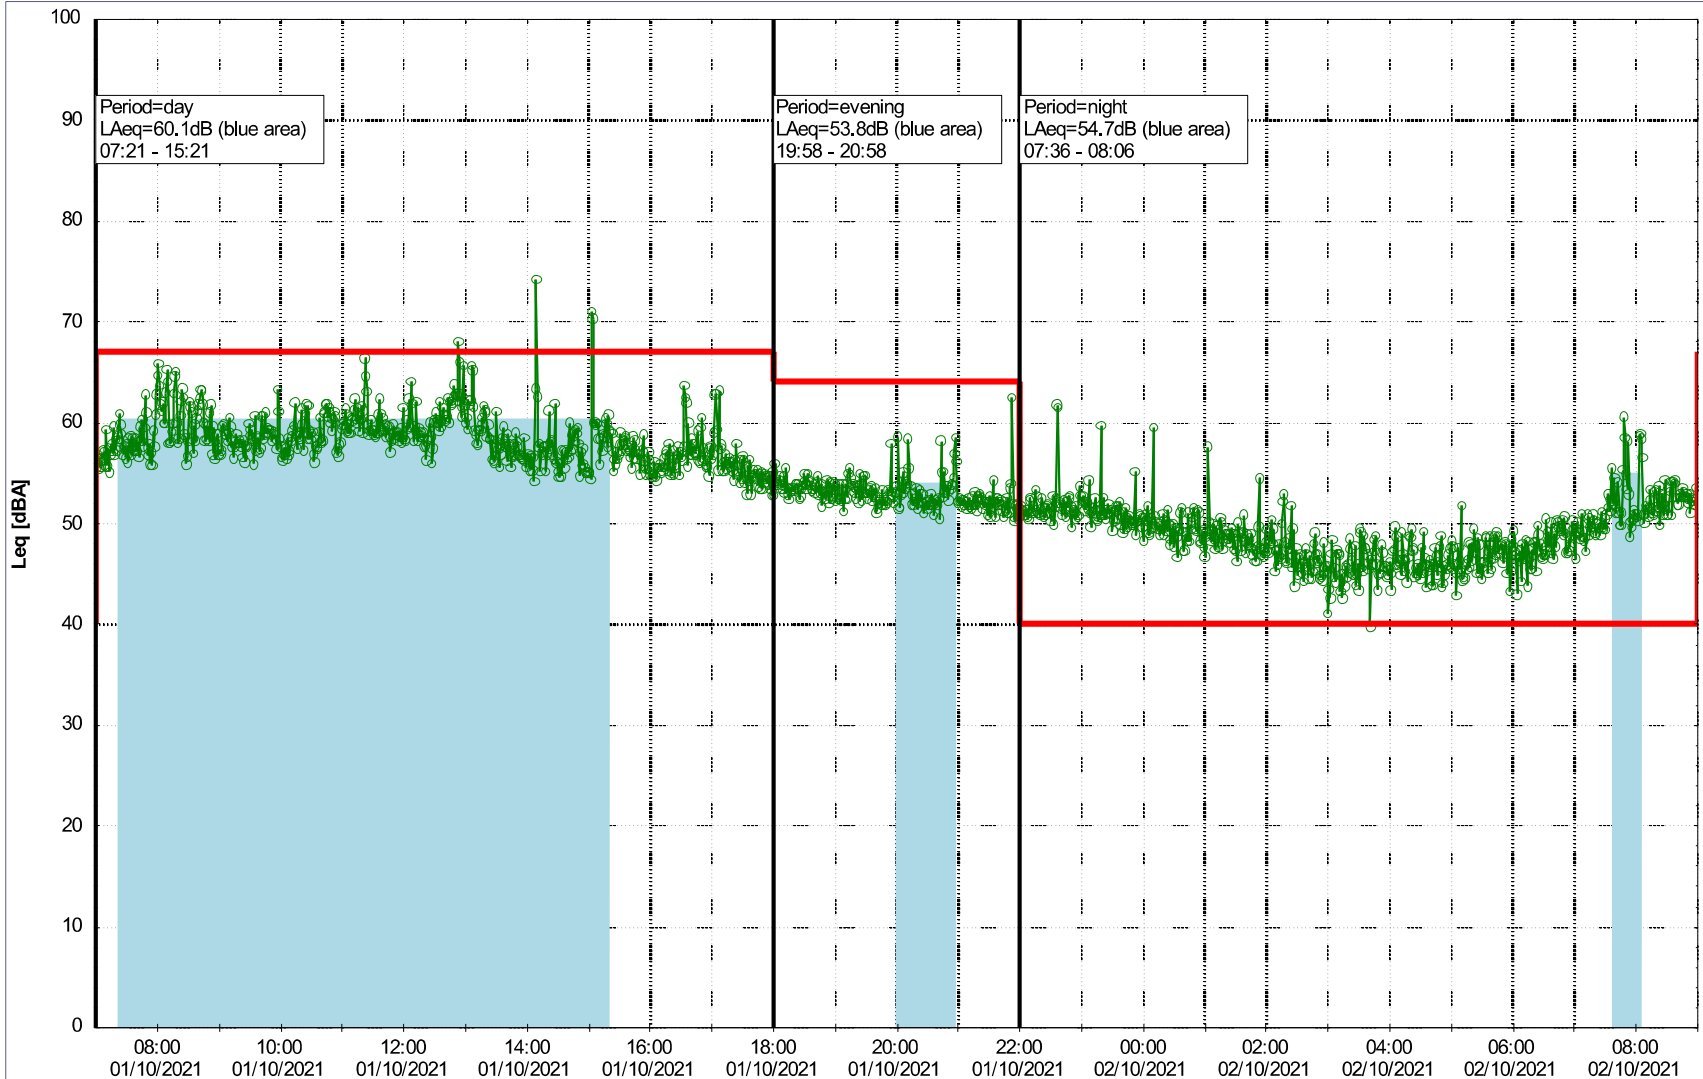

30/09/2021
01/10/2021

○○○○ SLU_NS01

Remarks

...

Project: Kronos Sydhavnen
Construction: Sluseholmen
Location: N-V

Plan View

Remarks

...

Noise Time Related Diagram

01/10/2021
02/10/2021

SLU_NS01

Project: Kronos Sydhavnen
Construction: Sluseholmen
Location: N-V

Plan View

Noise Time Related Diagram

02/10/2021
03/10/2021

○○○○ SLU_NS01

Remarks

...

Project: Kronos Sydhavnen
Construction: Sluseholmen
Location: N-V

Plan View

0 5 10 15 20 [m]

Remarks

...

Noise Time Related Diagram