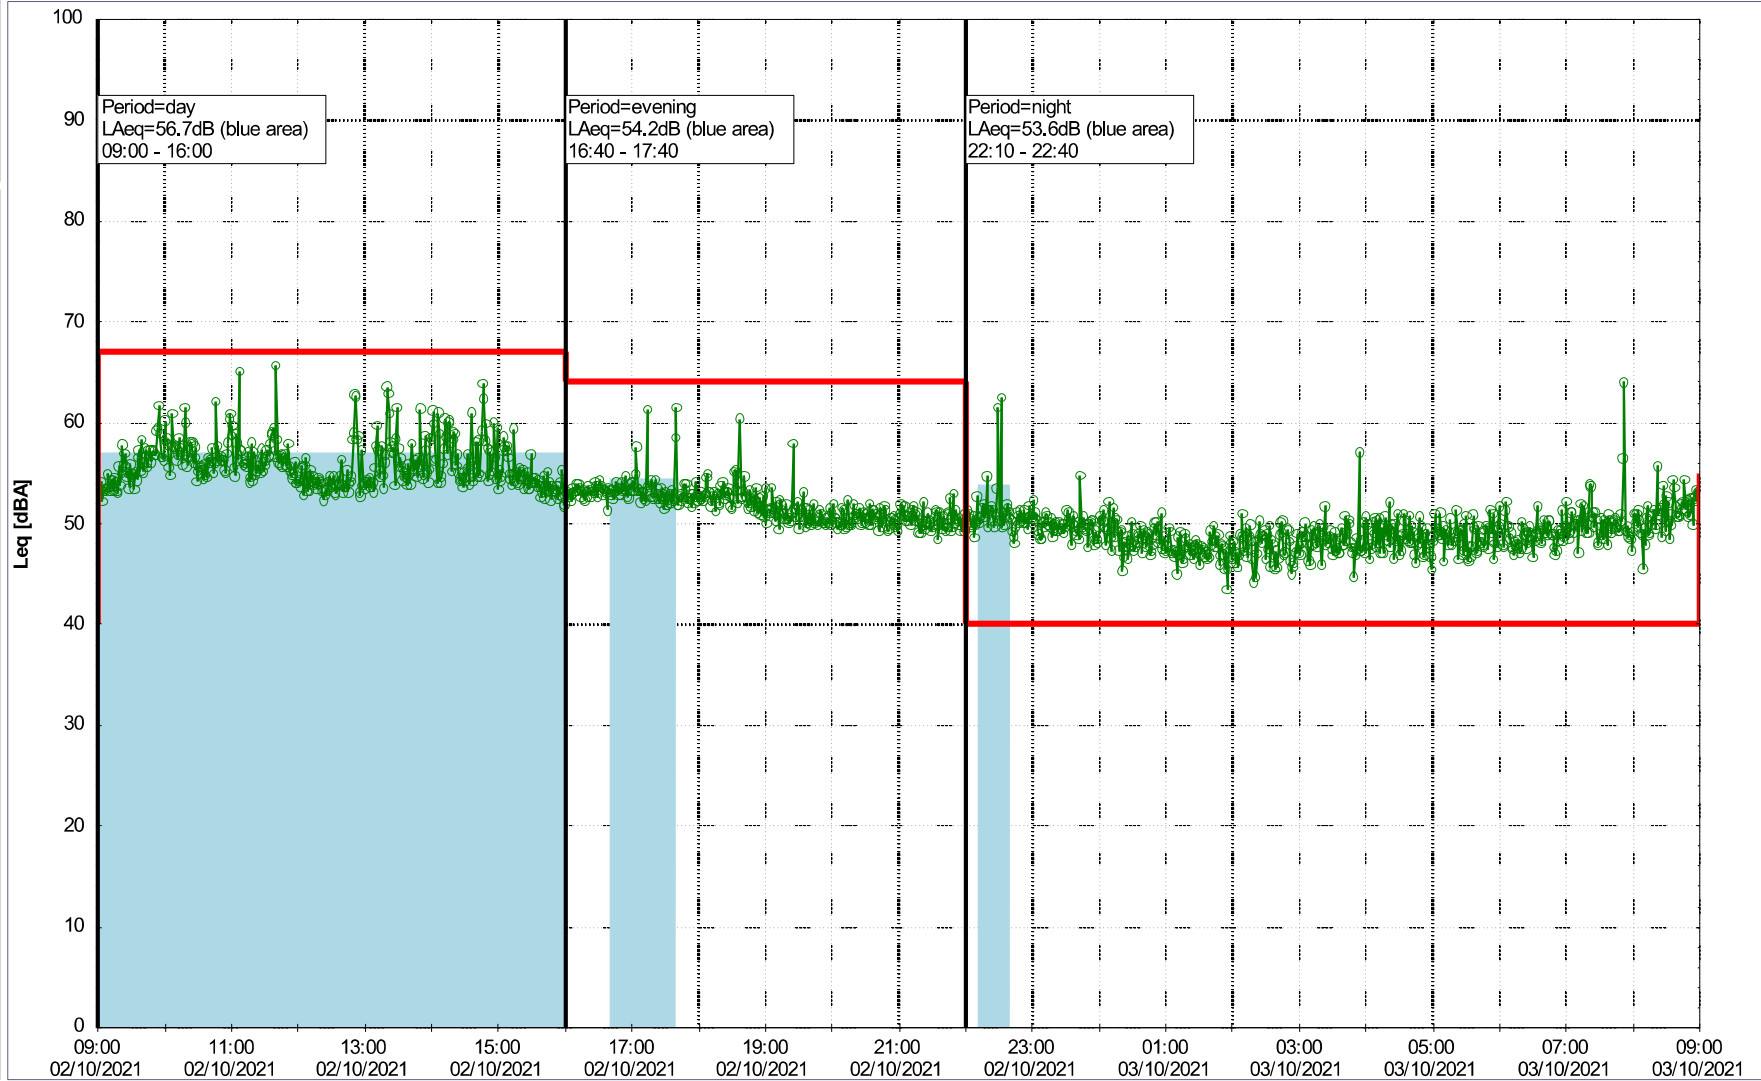

Noise Time Related Diagram

01/10/2021
02/10/2021

SLU_NS01

Project: Kronos Sydhavnen
Construction: Sluseholmen
Location: N-V

Plan View

Noise Time Related Diagram

02/10/2021
03/10/2021

○○○○ SLU_NS01

Remarks

...

Project: Kronos Sydhavnen
Construction: Sluseholmen
Location: N-V

Plan View

0 5 10 15 20 [m]

Remarks

...

Noise Time Related Diagram

03/10/2021
04/10/2021

SLU_NS01

Project: Kronos Sydhavnen
Construction: Sluseholmen
Location: N-V

Plan View

Noise Time Related Diagram

04/10/2021
05/10/2021

SLU_NS01

Remarks