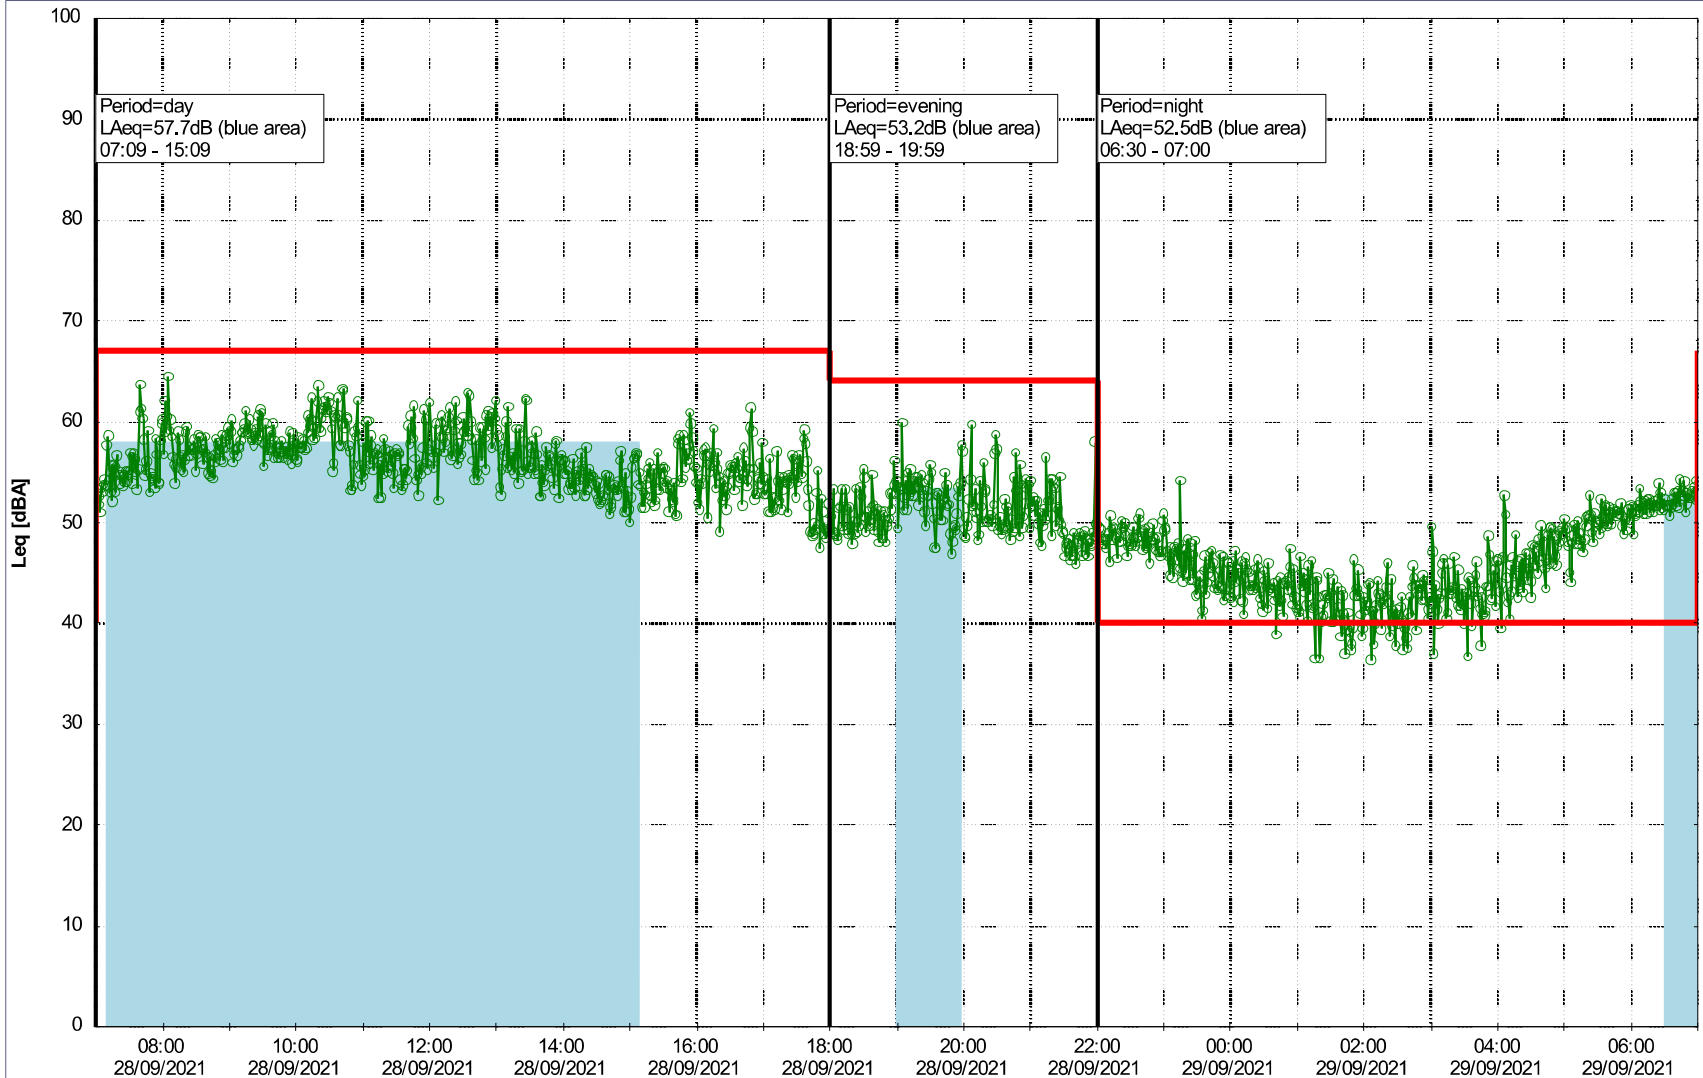

Plan View

Noise Time Related Diagram

28/09/2021
29/09/2021

oooo SLU_NS01

Remarks

...

Project: Kronos Sydhavnen
Construction: Sluseholmen
Location: N-V

Plan View

Noise Time Related Diagram

29/09/2021
30/09/2021

○○○○ SLU_NS01

Remarks

...

Project: Kronos Sydhavnen
Construction: Sluseholmen
Location: N-V

Plan View

Noise Time Related Diagram

Noise Time Related Diagram

01/10/2021
02/10/2021

SLU_NS01

Project: Kronos Sydhavnen
Construction: Sluseholmen
Location: N-V

Plan View

Noise Time Related Diagram

02/10/2021
03/10/2021

○○○○ SLU_NS01

Remarks

...

Project: Kronos Sydhavnen
Construction: Sluseholmen
Location: N-V

Plan View

0 5 10 15 20 [m]

Remarks

...

Noise Time Related Diagram