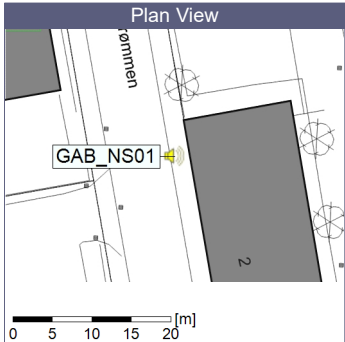

### Noise Time Related Diagram

08/11/2023  
09/11/2023

○○○○ GAB\_NS01

Project: Kronos Sydhavnen  
Construction: Gåsebæk  
Location: N-V

09/11/2023  
10/11/2023

Remarks

...