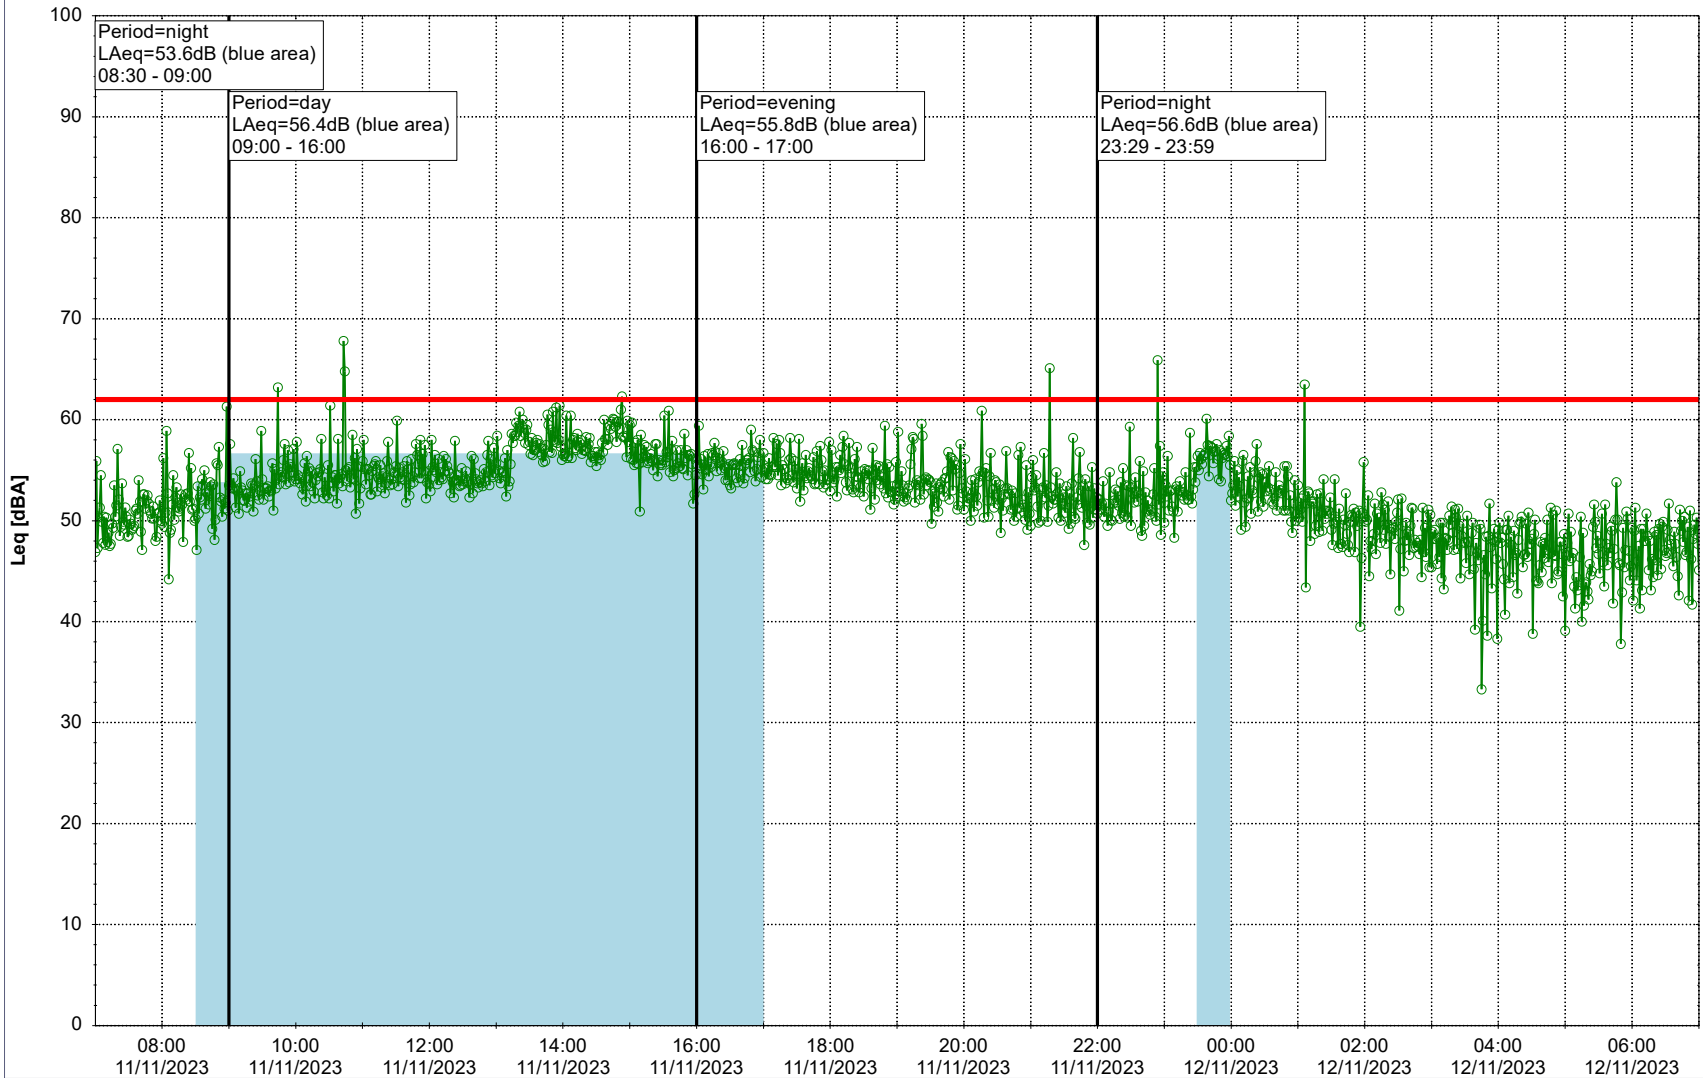

Noise Time Related Diagram

11/11/2023
12/11/2023

○○○○ GAB_NS01