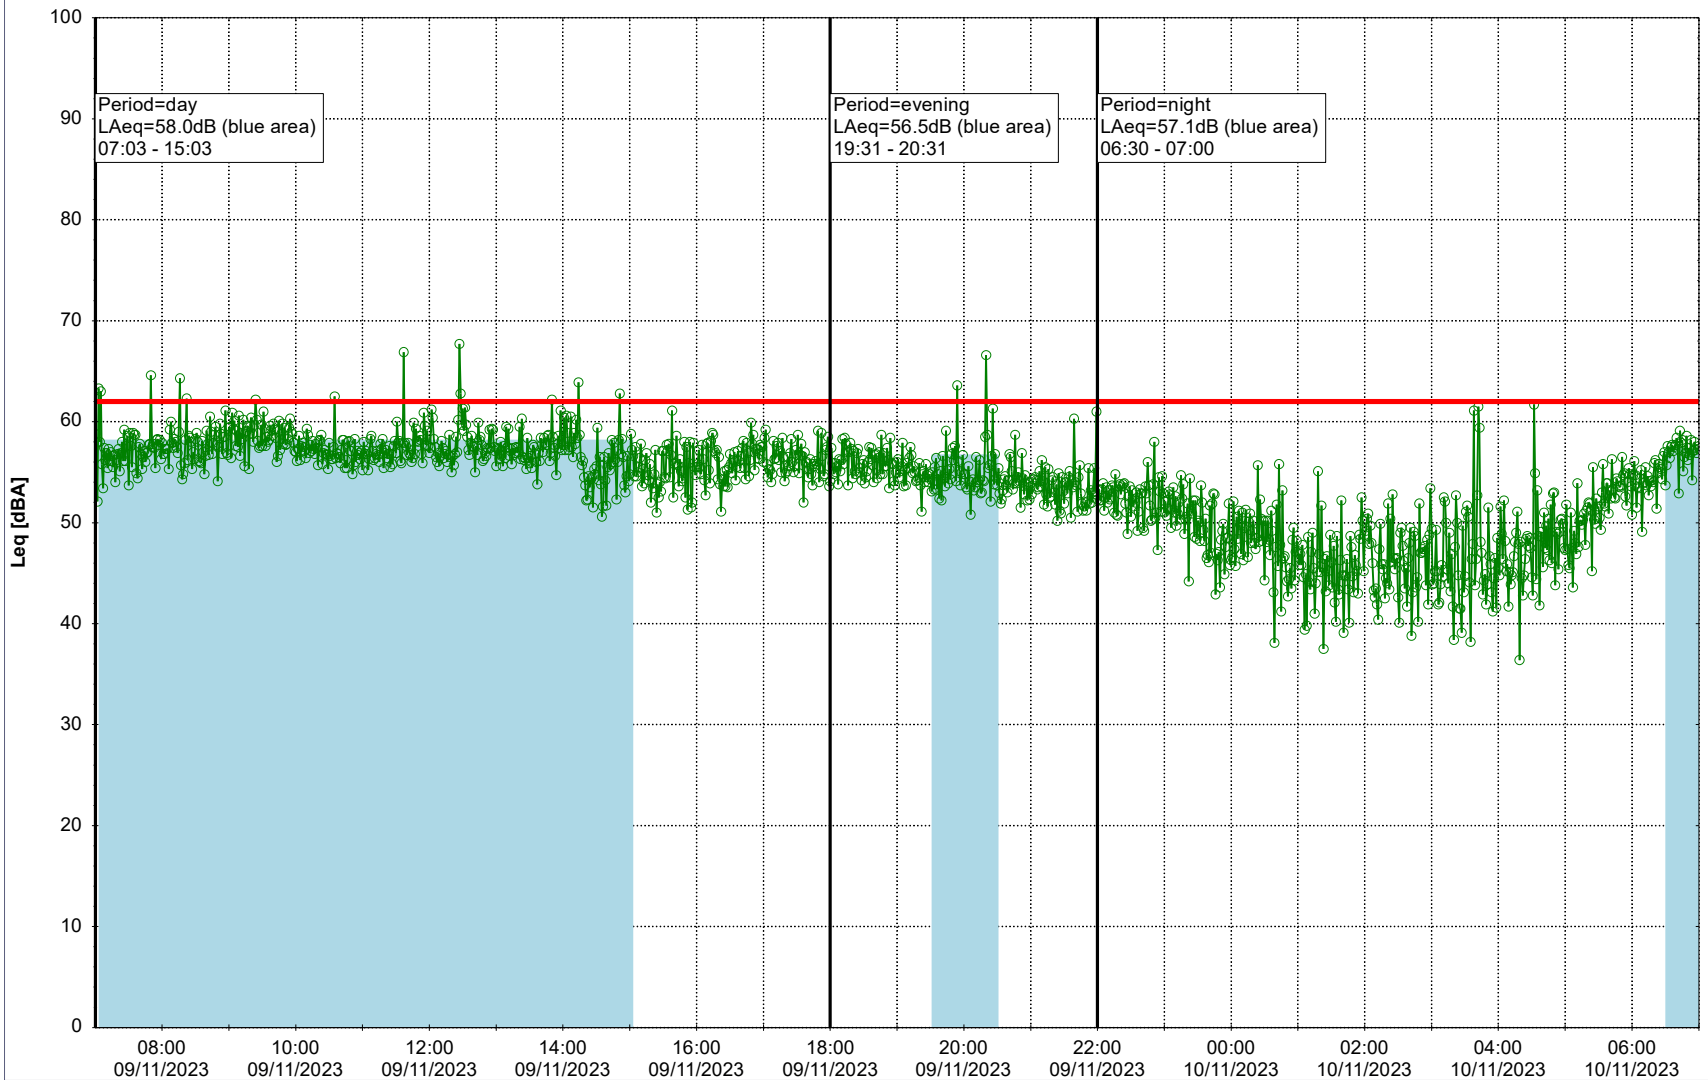

Noise Time Related Diagram

○○○ GAB_NS01