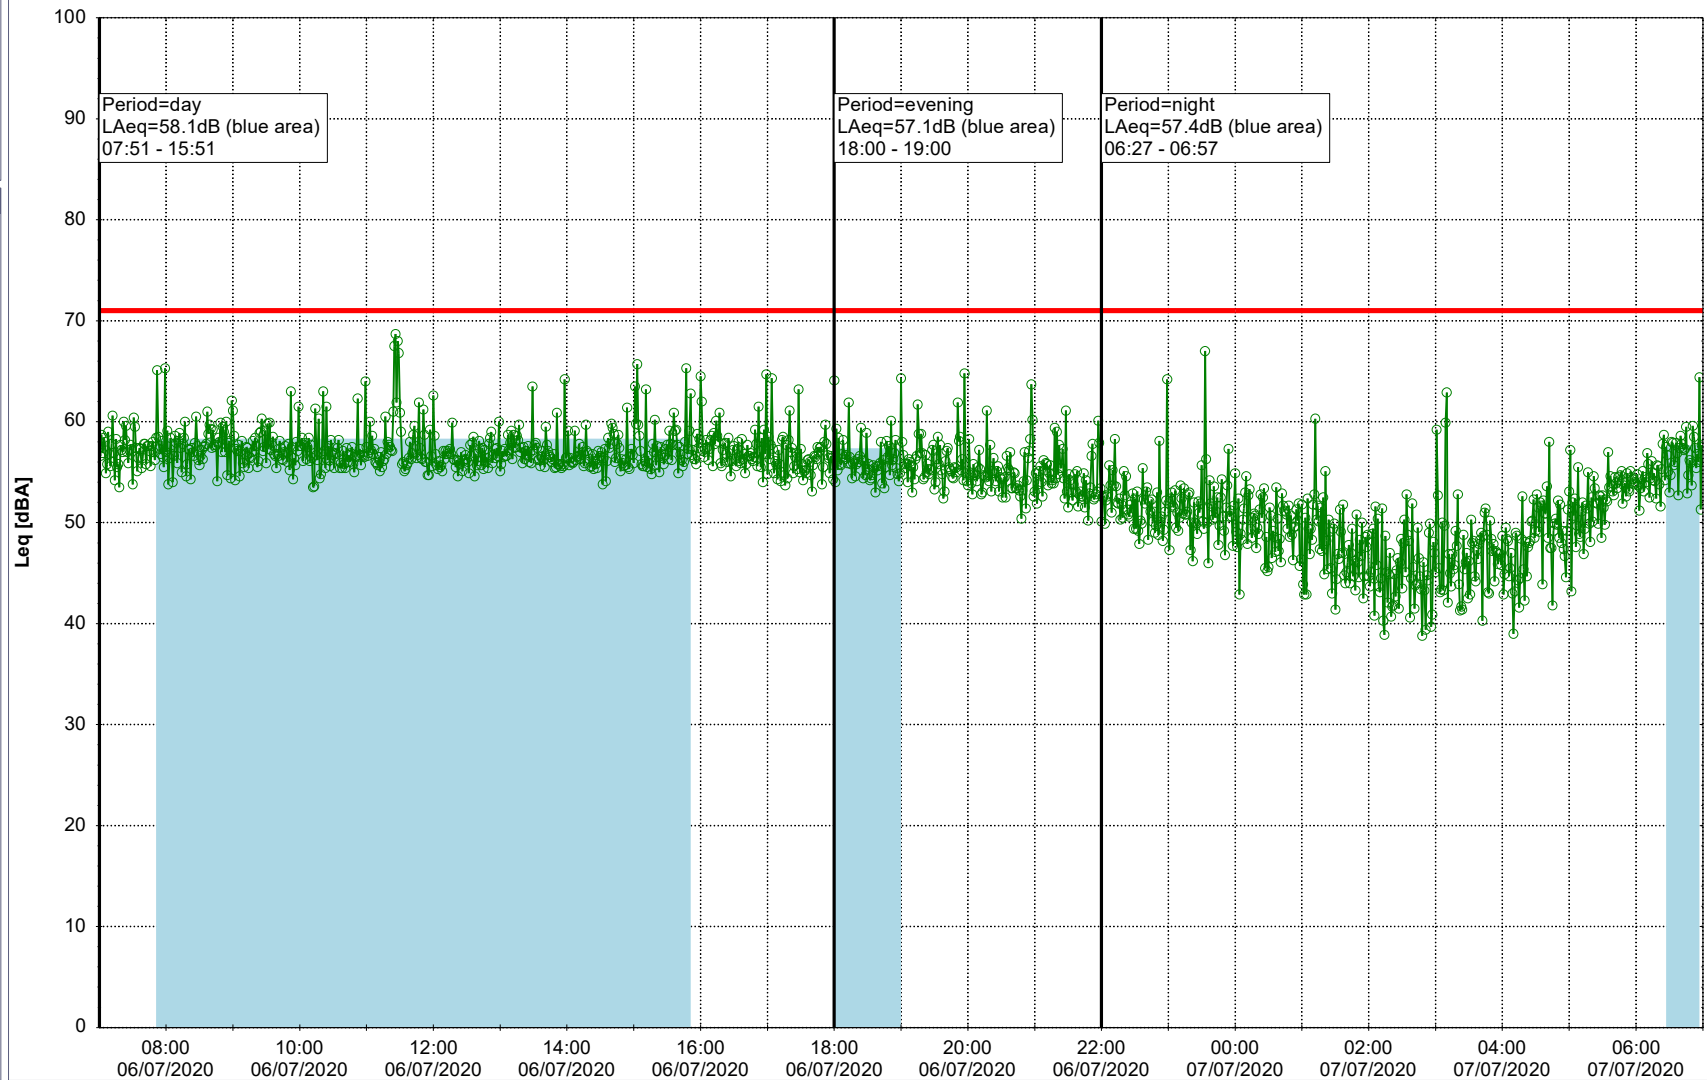

Project: Kronos Sydhavnen
Construction: Gåsebæk
Location: N-V

06/07/2020
07/07/2020

Remarks

...

Noise Time Related Diagram

○○○ GAB_NS01

Project: Kronos Sydhavnen
Construction: Gåsebæk
Location: N-V

Remarks

...

Noise Time Related Diagram

07/07/2020
08/07/2020

○○○ GAB_NS01

Project: Kronos Sydhavnen
Construction: Gåsebæk
Location: N-V

Remarks

...

Noise Time Related Diagram

08/07/2020
09/07/2020

○○○ GAB_NS01

Project: Kronos Sydhavnen
Construction: Gåsebæk
Location: N-V

09/07/2020
10/07/2020

Noise Time Related Diagram

○○○○ GAB_NS01

Remarks

...

...

Noise Time Related Diagram

11/07/2020
12/07/2020

○○○○ GAB_NS01

Project: Kronos Sydhavnen
Construction: Gåsebæk
Location: N-V

12/07/2020
13/07/2020

Noise Time Related Diagram

○○○○ GAB_NS01