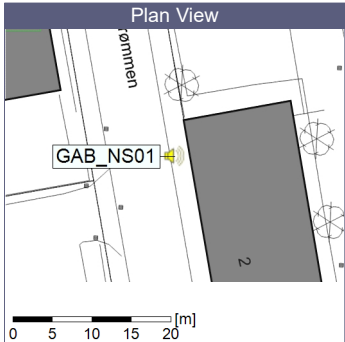

...

Noise Time Related Diagram

07/07/2020
08/07/2020

○○○ GAB_NS01

Project: Kronos Sydhavnen
Construction: Gåsebæk
Location: N-V

Remarks

...

Noise Time Related Diagram