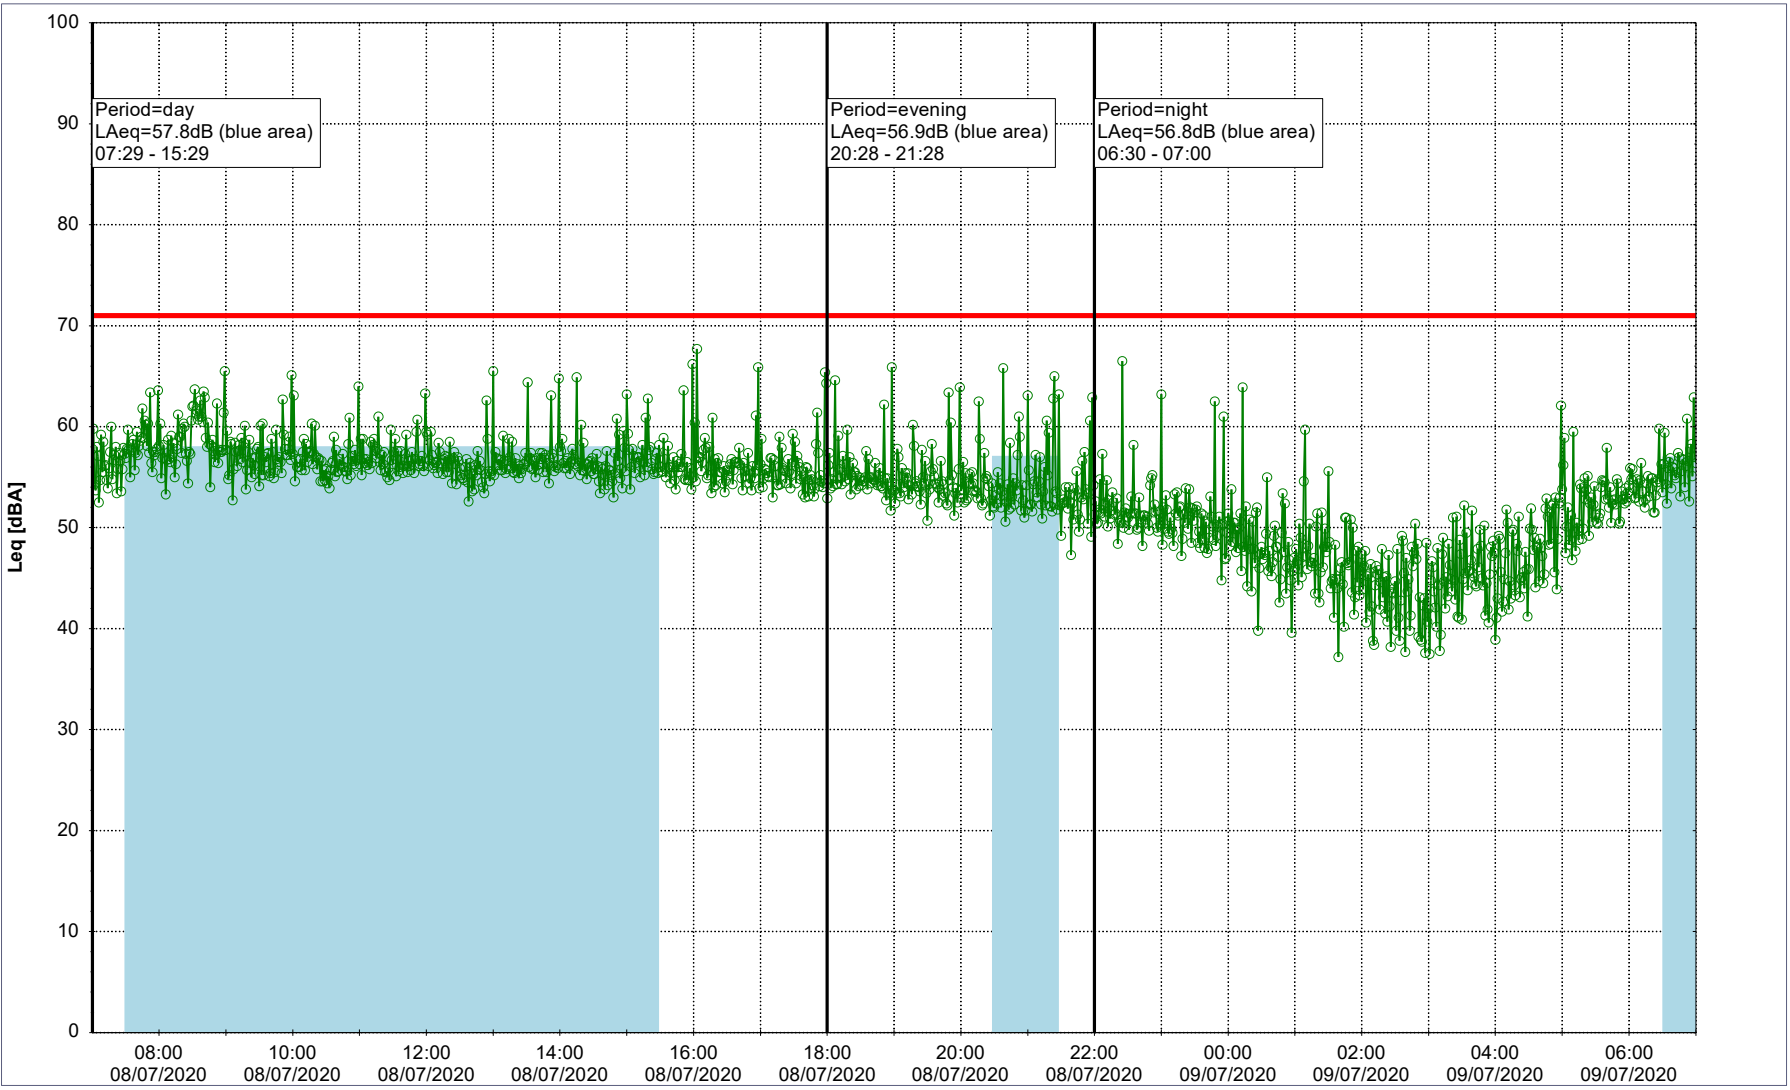

...

Noise Time Related Diagram

07/07/2020
08/07/2020

○○○ GAB_NS01

Project: Kronos Sydhavnen
Construction: Gåsebæk
Location: N-V

Remarks

...

Noise Time Related Diagram

08/07/2020
09/07/2020

○○○ GAB_NS01

Project: Kronos Sydhavnen
Construction: Gåsebæk
Location: N-V

09/07/2020
10/07/2020

Noise Time Related Diagram

○○○○ GAB_NS01

Remarks

...

Project: Kronos Sydhavnen
Construction: Gåsebæk
Location: N-V

Remarks

...

Noise Time Related Diagram

10/07/2020
11/07/2020

○○○○ GAB_NS01

Project: Kronos Sydhavnen
Construction: Gåsebæk
Location: N-V

Remarks

...

Noise Time Related Diagram

11/07/2020
12/07/2020

○○○○ GAB_NS01

Project: Kronos Sydhavnen
Construction: Gåsebæk
Location: N-V

12/07/2020
13/07/2020

Noise Time Related Diagram

○○○○ GAB_NS01