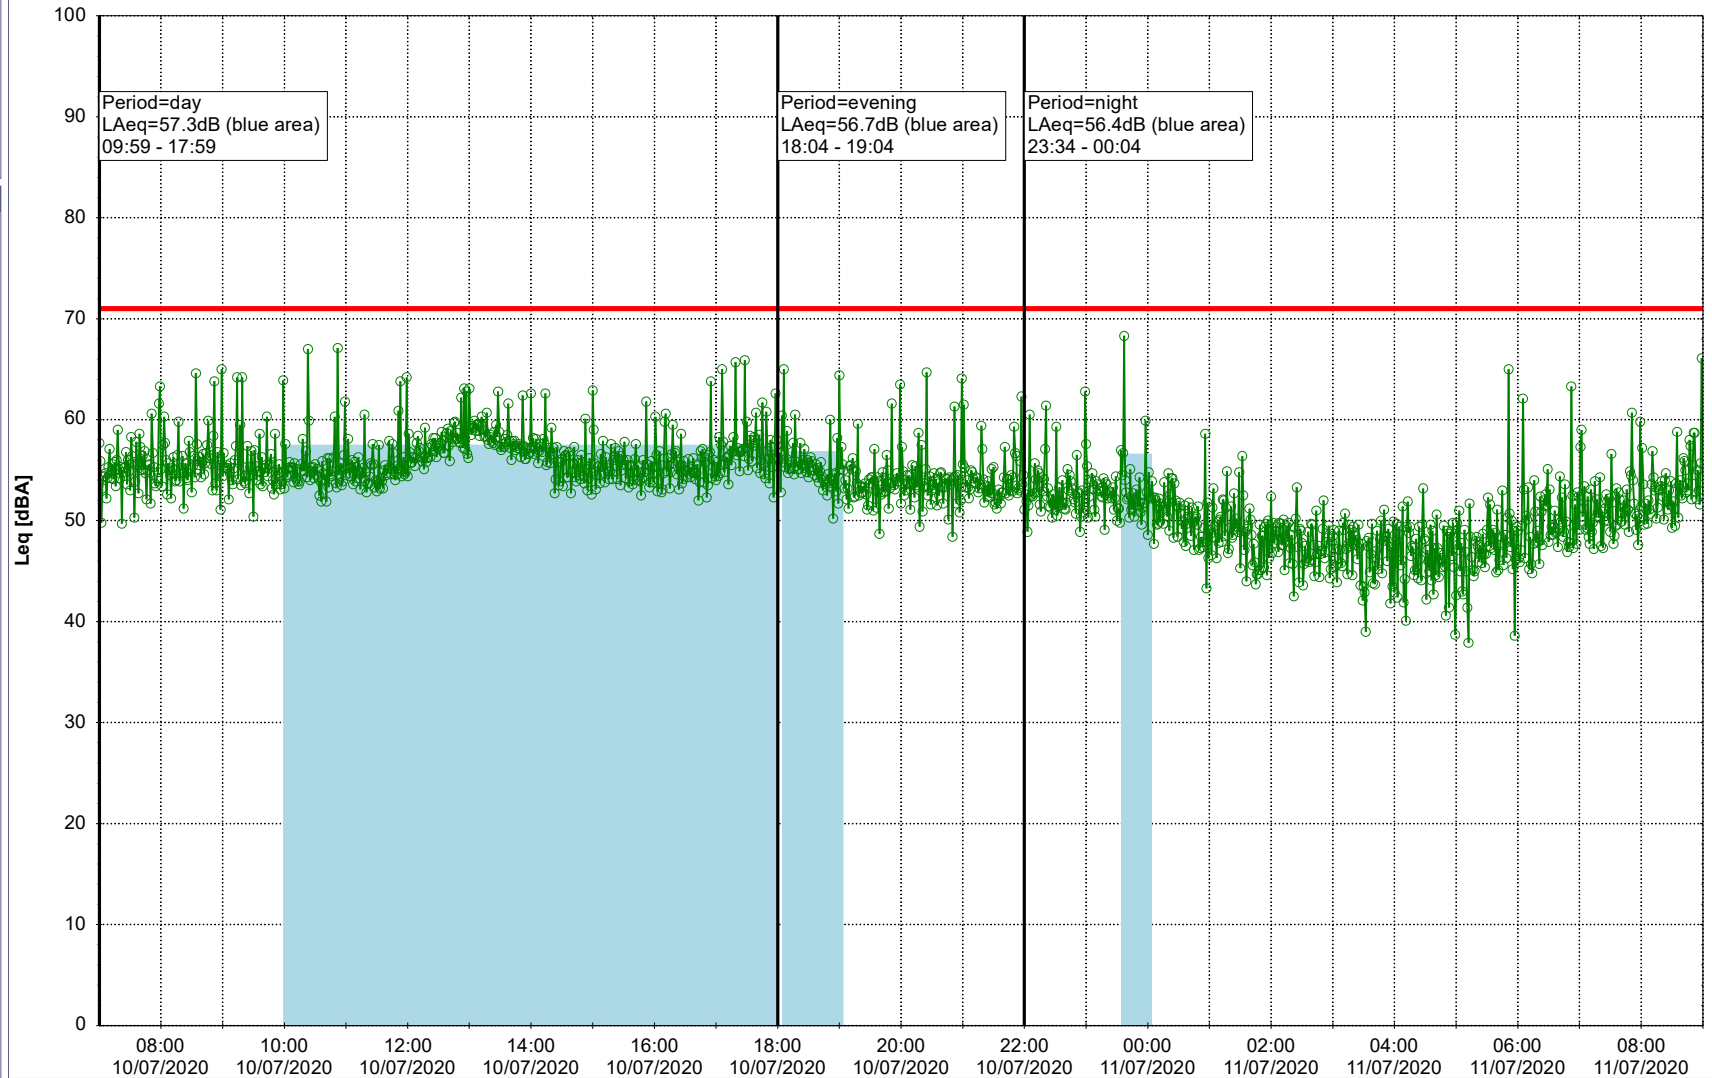

Project: Kronos Sydhavnen
Construction: Gåsebæk
Location: N-V

Remarks

...

Noise Time Related Diagram

10/07/2020
11/07/2020

○○○○ GAB_NS01

Project: Kronos Sydhavnen
Construction: Gåsebæk
Location: N-V

Remarks

...

Noise Time Related Diagram

11/07/2020
12/07/2020

○○○○ GAB_NS01

Project: Kronos Sydhavnen
Construction: Gåsebæk
Location: N-V

12/07/2020
13/07/2020

Noise Time Related Diagram

○○○○ GAB_NS01