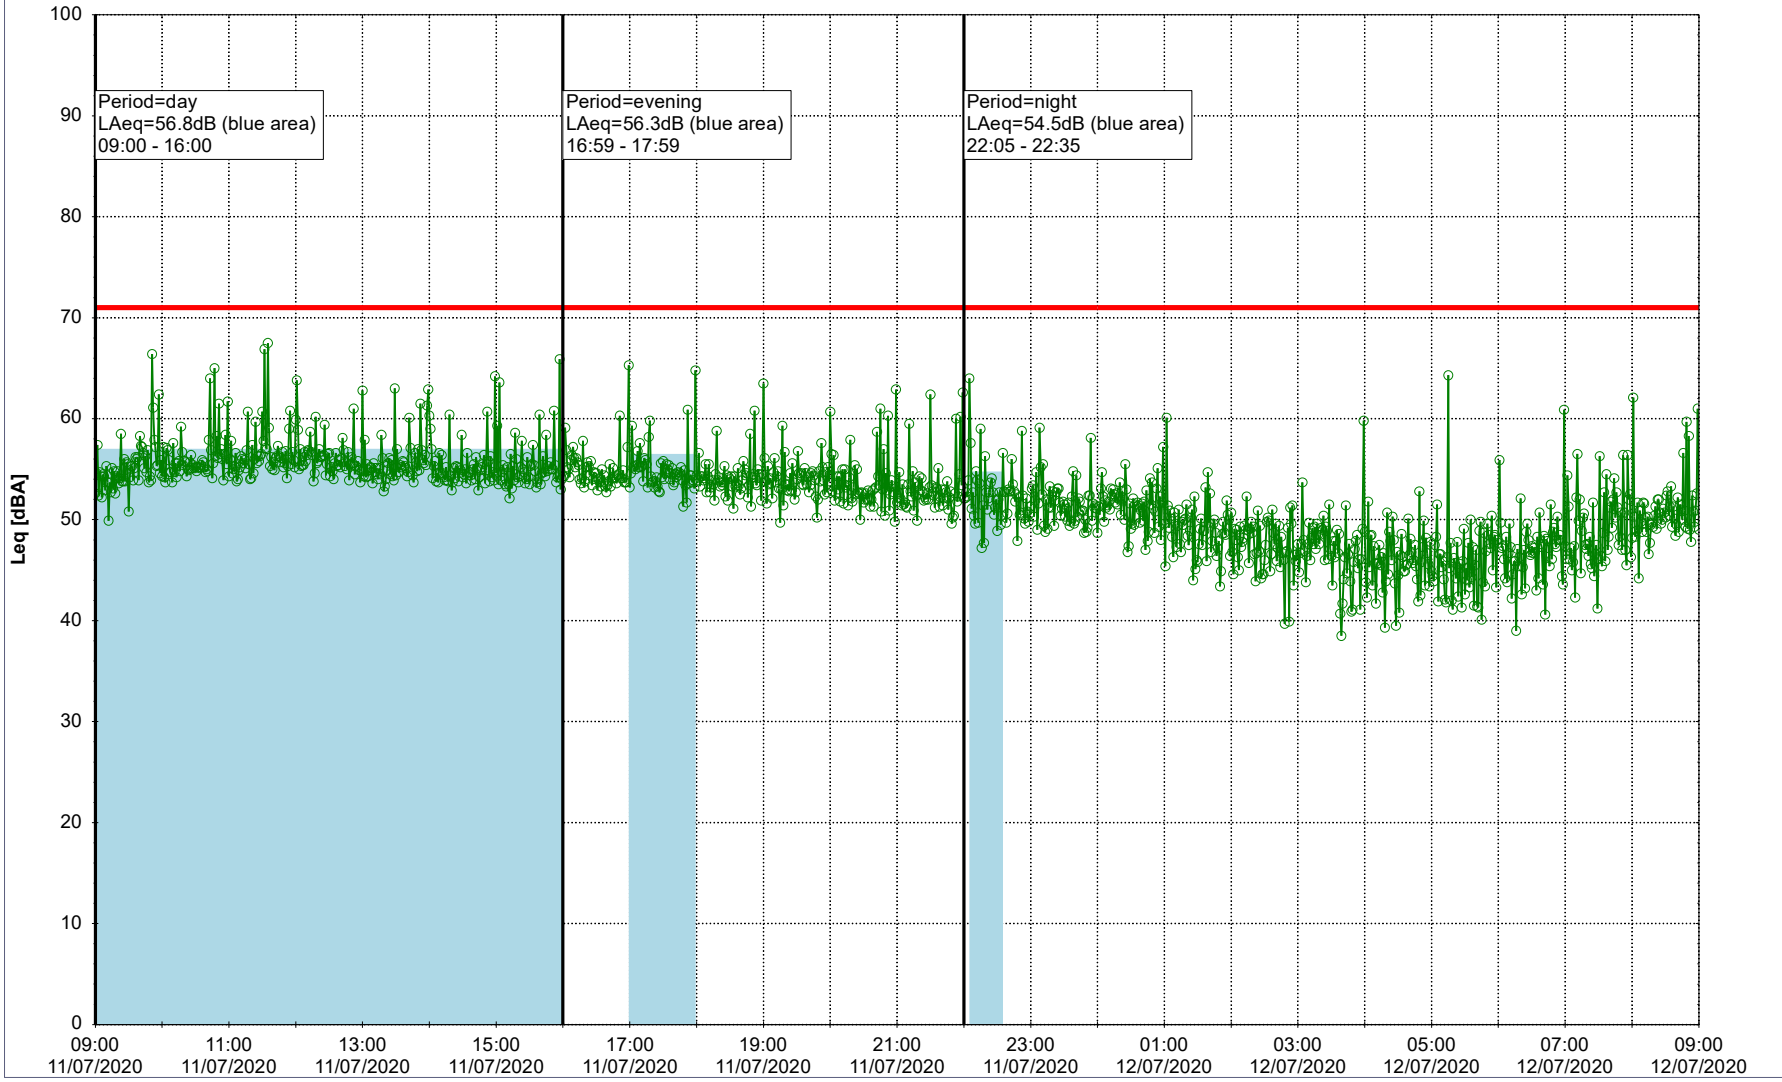

Project: Kronos Sydhavnen
Construction: Gåsebæk
Location: N-V

Remarks

...

Noise Time Related Diagram

10/07/2020
11/07/2020

○○○○ GAB_NS01

Project: Kronos Sydhavnen
Construction: Gåsebæk
Location: N-V

Remarks

...

Noise Time Related Diagram

11/07/2020
12/07/2020

○○○○ GAB_NS01

Project: Kronos Sydhavnen
Construction: Gåsebæk
Location: N-V

12/07/2020
13/07/2020

Noise Time Related Diagram

○○○○ GAB_NS01