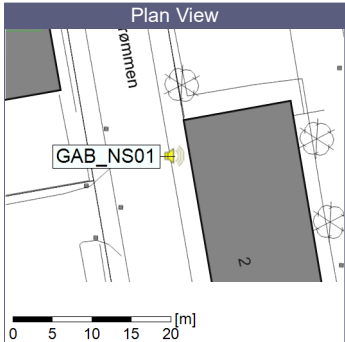

Project: Kronos Sydhavnen
Construction: Gåsebæk
Location: N-V

06/07/2020
07/07/2020

Remarks

...

Noise Time Related Diagram

○○○ GAB_NS01

Project: Kronos Sydhavnen
Construction: Gåsebæk
Location: N-V

Remarks