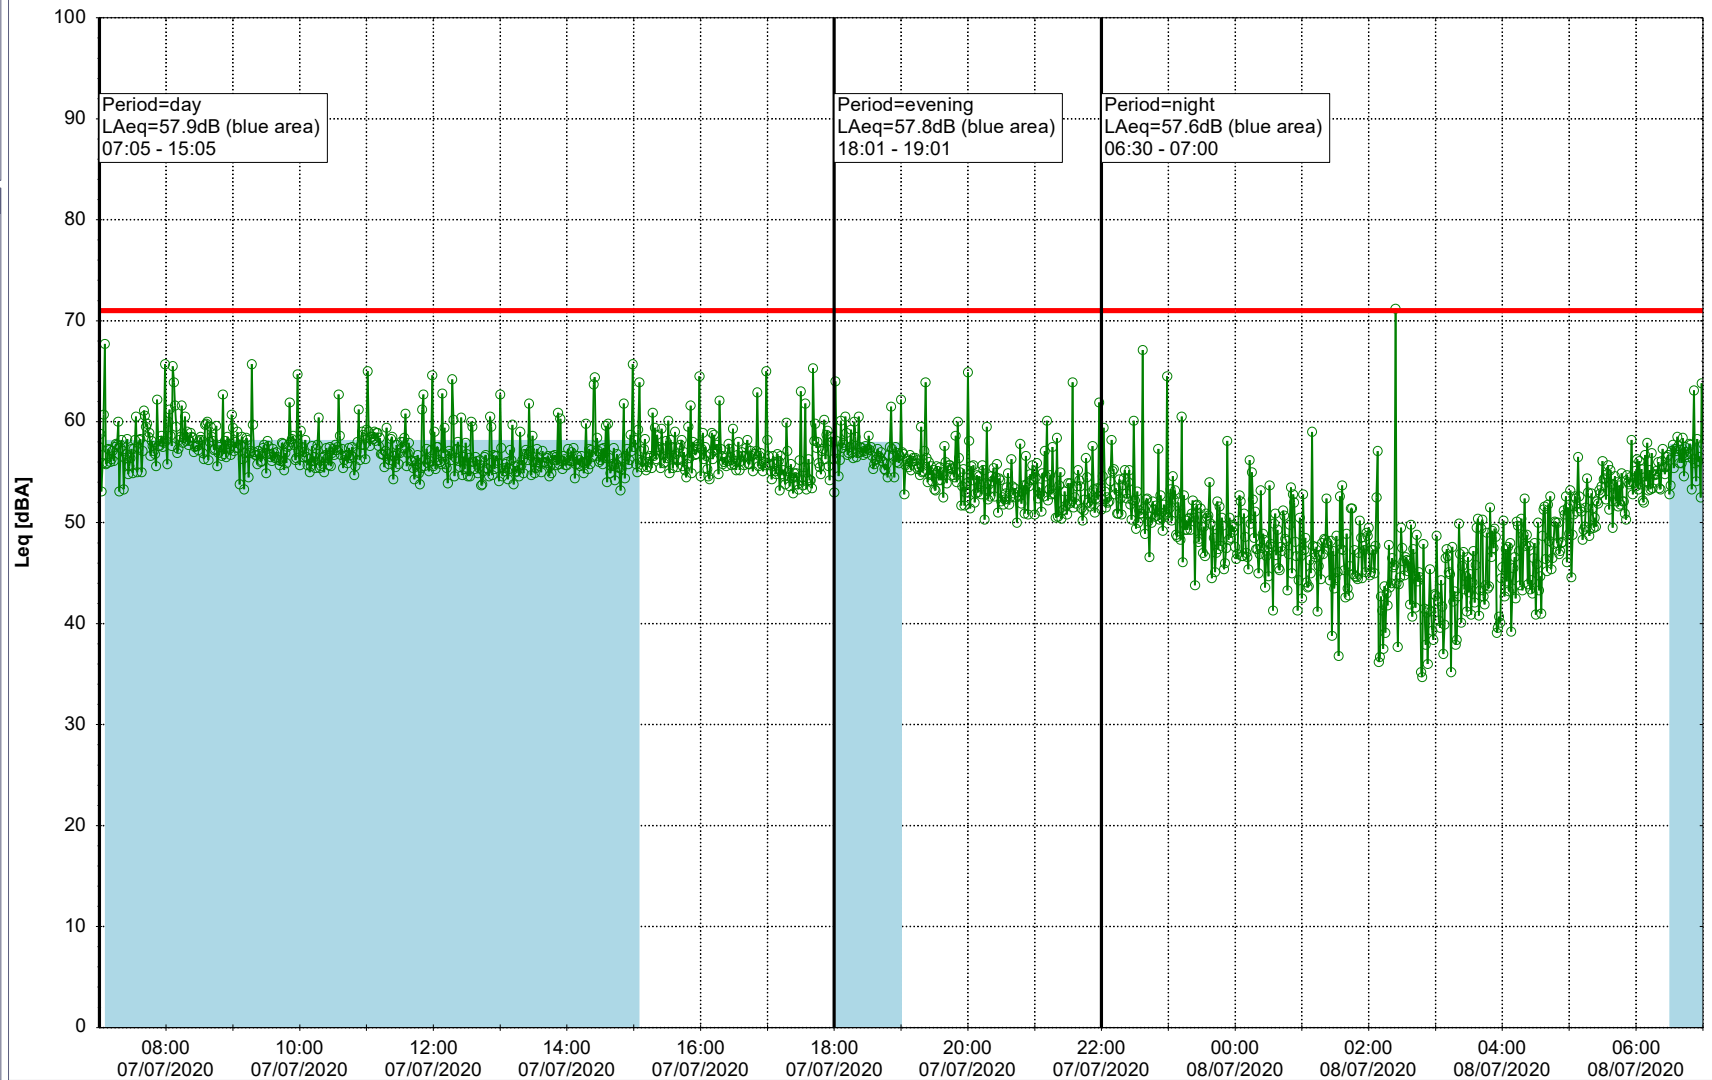

Project: Kronos Sydhavnen
Construction: Gåsebæk
Location: N-V

06/07/2020
07/07/2020

Remarks

...

Noise Time Related Diagram

○○○ GAB_NS01

Project: Kronos Sydhavnen
Construction: Gåsebæk
Location: N-V

Remarks

...

Noise Time Related Diagram

07/07/2020
08/07/2020

○○○ GAB_NS01

Project: Kronos Sydhavnen
Construction: Gåsebæk
Location: N-V

Remarks

...

Noise Time Related Diagram

08/07/2020
09/07/2020

○○○ GAB_NS01

Project: Kronos Sydhavnen
Construction: Gåsebæk
Location: N-V

09/07/2020
10/07/2020

Noise Time Related Diagram

○○○○ GAB_NS01

Remarks

...

...

Noise Time Related Diagram

11/07/2020
12/07/2020

○○○○ GAB_NS01

Project: Kronos Sydhavnen
Construction: Gåsebæk
Location: N-V

12/07/2020
13/07/2020

Noise Time Related Diagram

○○○○ GAB_NS01