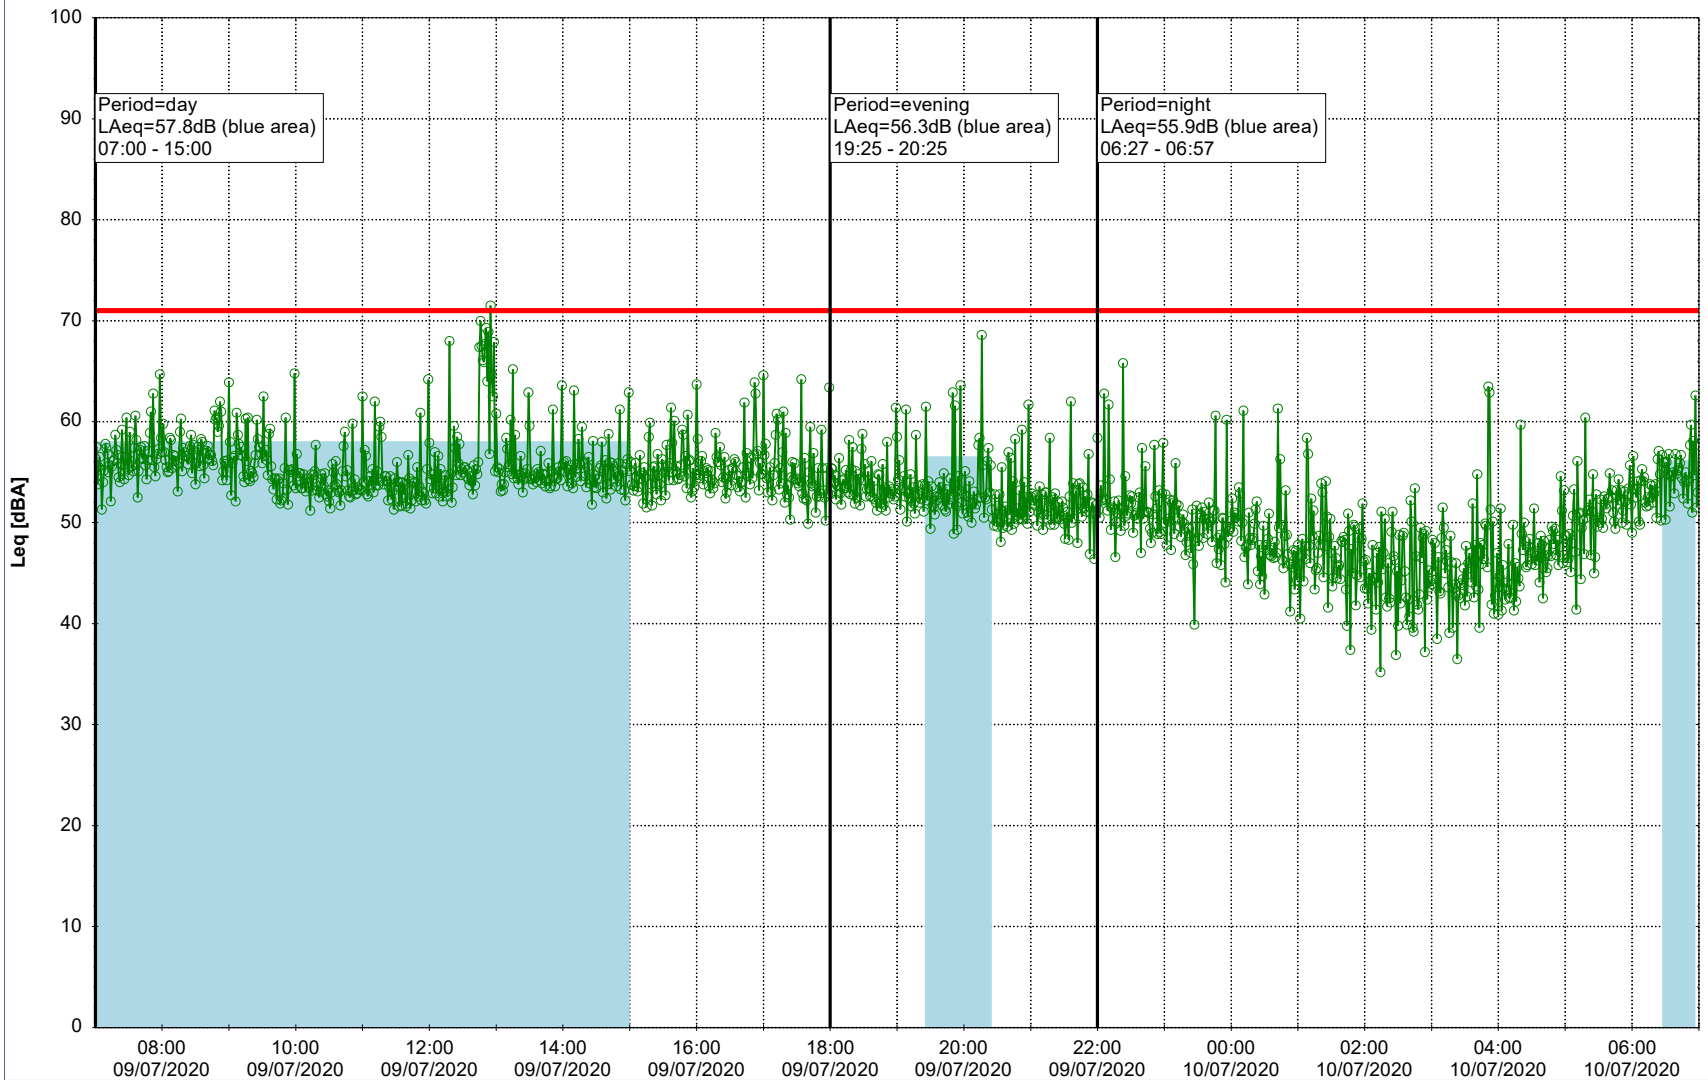

...

Noise Time Related Diagram

07/07/2020
08/07/2020

○○○ GAB_NS01

Project: Kronos Sydhavnen
Construction: Gåsebæk
Location: N-V

Remarks

...

Noise Time Related Diagram

08/07/2020
09/07/2020

○○○ GAB_NS01

Project: Kronos Sydhavnen
Construction: Gåsebæk
Location: N-V

09/07/2020
10/07/2020

Noise Time Related Diagram

○○○○ GAB_NS01

Remarks

...

Project: Kronos Sydhavnen
Construction: Gåsebæk
Location: N-V

Remarks

...

Noise Time Related Diagram

10/07/2020
11/07/2020

○○○○ GAB_NS01

Project: Kronos Sydhavnen
Construction: Gåsebæk
Location: N-V

Remarks

...

Noise Time Related Diagram

11/07/2020
12/07/2020

○○○○ GAB_NS01

Project: Kronos Sydhavnen
Construction: Gåsebæk
Location: N-V

12/07/2020
13/07/2020

Noise Time Related Diagram

○○○○ GAB_NS01