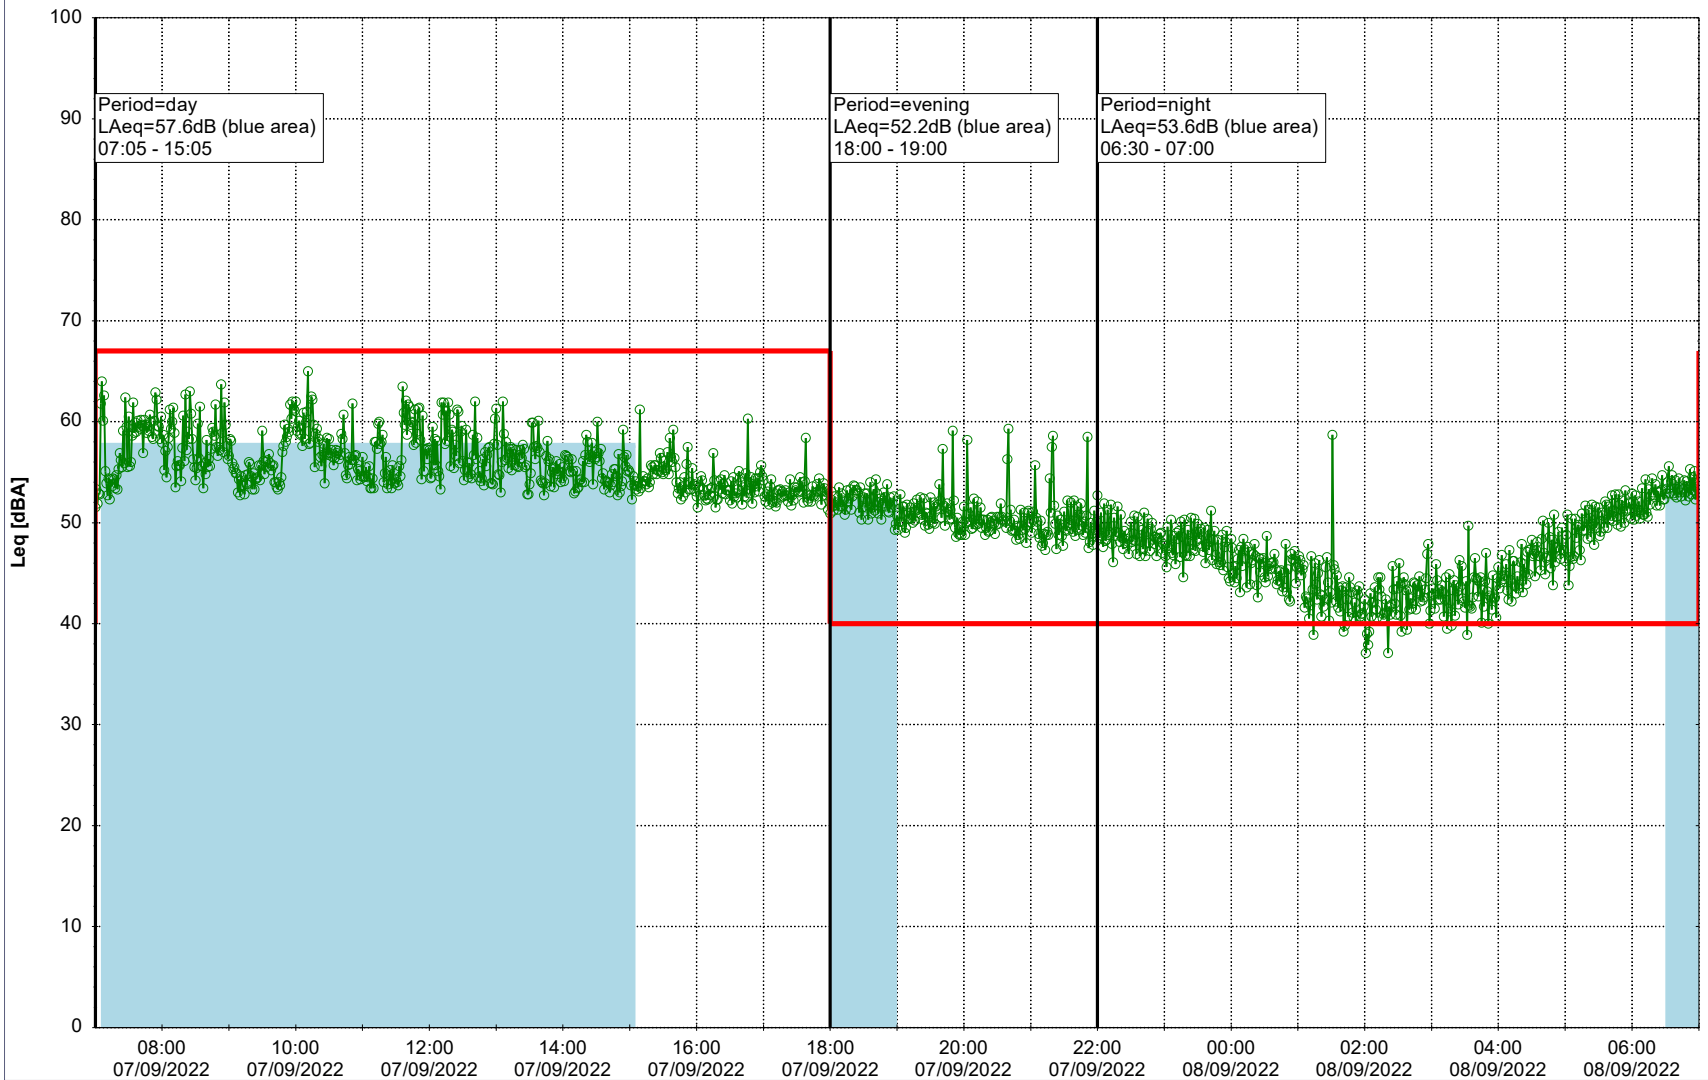

Plan View

Remarks

...

Noise Time Related Diagram

06/09/2022
07/09/2022

○○○○ SLU_NS01

Project: Kronos Sydhavnen
Construction: Sluseholmen
Location: N-V

Plan View

Remarks

...

Noise Time Related Diagram

07/09/2022
08/09/2022

○○○○ SLU_NS01

Project: Kronos Sydhavnen
Construction: Sluseholmen
Location: N-V

Plan View

0 5 10 15 20 [m]

...

Noise Time Related Diagram

09/09/2022
10/09/2022

SLU_NS01

Project: Kronos Sydhavnen
Construction: Sluseholmen
Location: N-V

Plan View

0 5 10 15 20 [m]

Remarks

...

Noise Time Related Diagram

10/09/2022

11/09/2022

○○○○ SLU_NS01

Project: Kronos Sydhavnen
Construction: Sluseholmen
Location: N-V

Plan View

Remarks