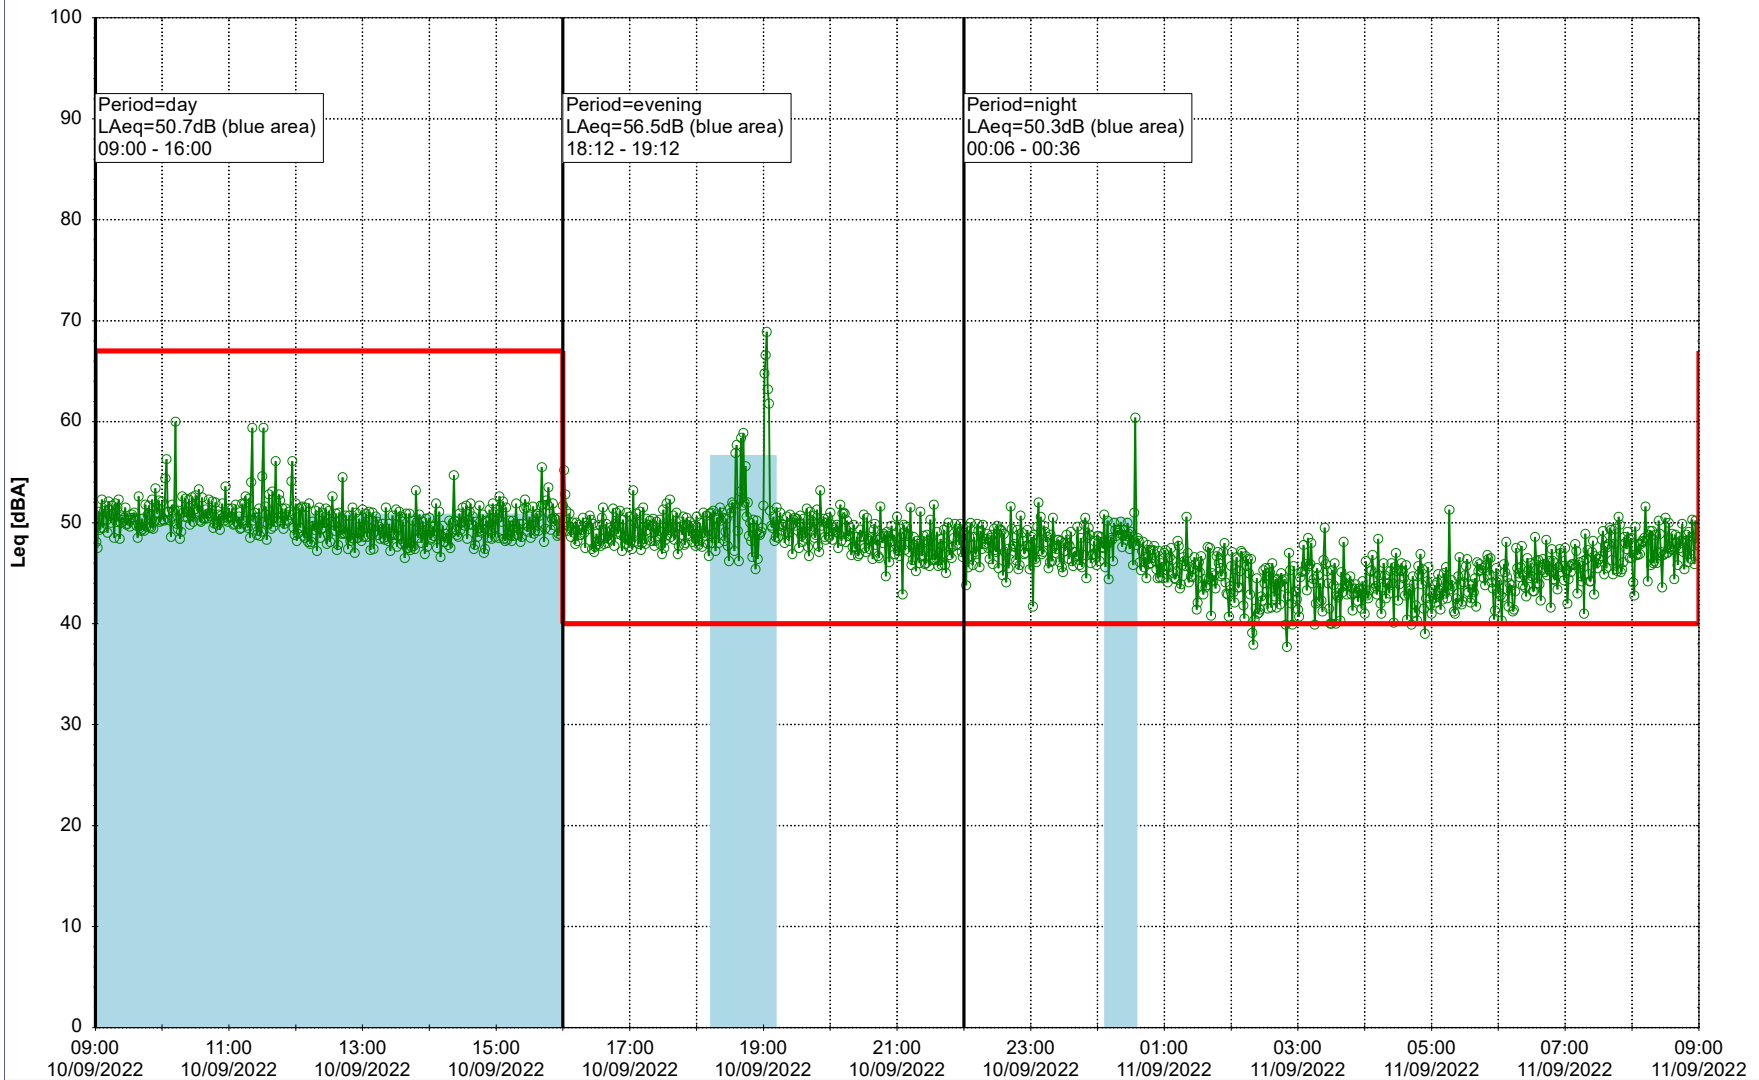

...

Noise Time Related Diagram

09/09/2022
10/09/2022

SLU_NS01

Project: Kronos Sydhavnen
Construction: Sluseholmen
Location: N-V

Plan View

0 5 10 15 20 [m]

Remarks

...

Noise Time Related Diagram

10/09/2022

11/09/2022

○○○○ SLU_NS01

Project: Kronos Sydhavnen
Construction: Sluseholmen
Location: N-V

Plan View

Remarks