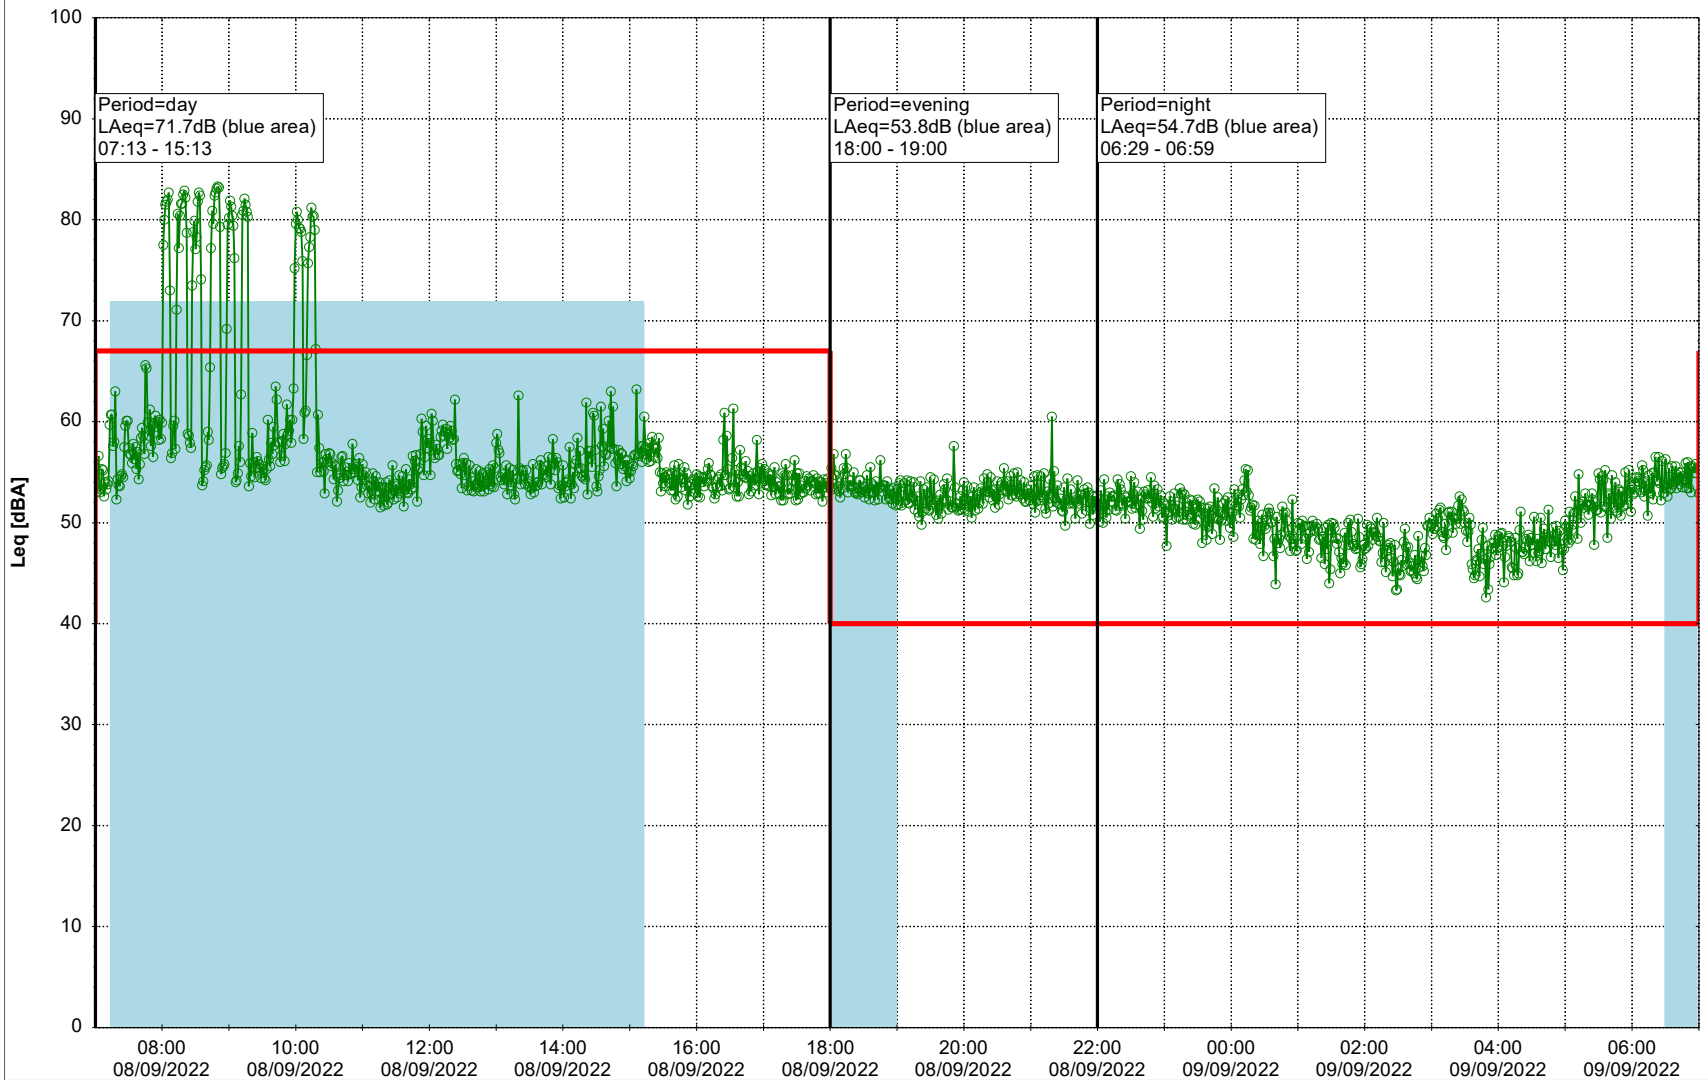

Remarks

...

Noise Time Related Diagram

07/09/2022
08/09/2022

○○○○ SLU_NS01

Project: Kronos Sydhavnen
Construction: Sluseholmen
Location: N-V

Plan View

0 5 10 15 20 [m]

Remarks

...

Noise Time Related Diagram

08/09/2022
09/09/2022

○○○○ SLU_NS01

Project: Kronos Sydhavnen
Construction: Sluseholmen
Location: N-V

Plan View

Remarks

...

Noise Time Related Diagram

09/09/2022
10/09/2022

SLU_NS01

Project: Kronos Sydhavnen
Construction: Sluseholmen
Location: N-V

Plan View

0 5 10 15 20 [m]

Remarks

...

Noise Time Related Diagram

10/09/2022

11/09/2022

○○○○ SLU_NS01

Project: Kronos Sydhavnen
Construction: Sluseholmen
Location: N-V

Plan View

Remarks