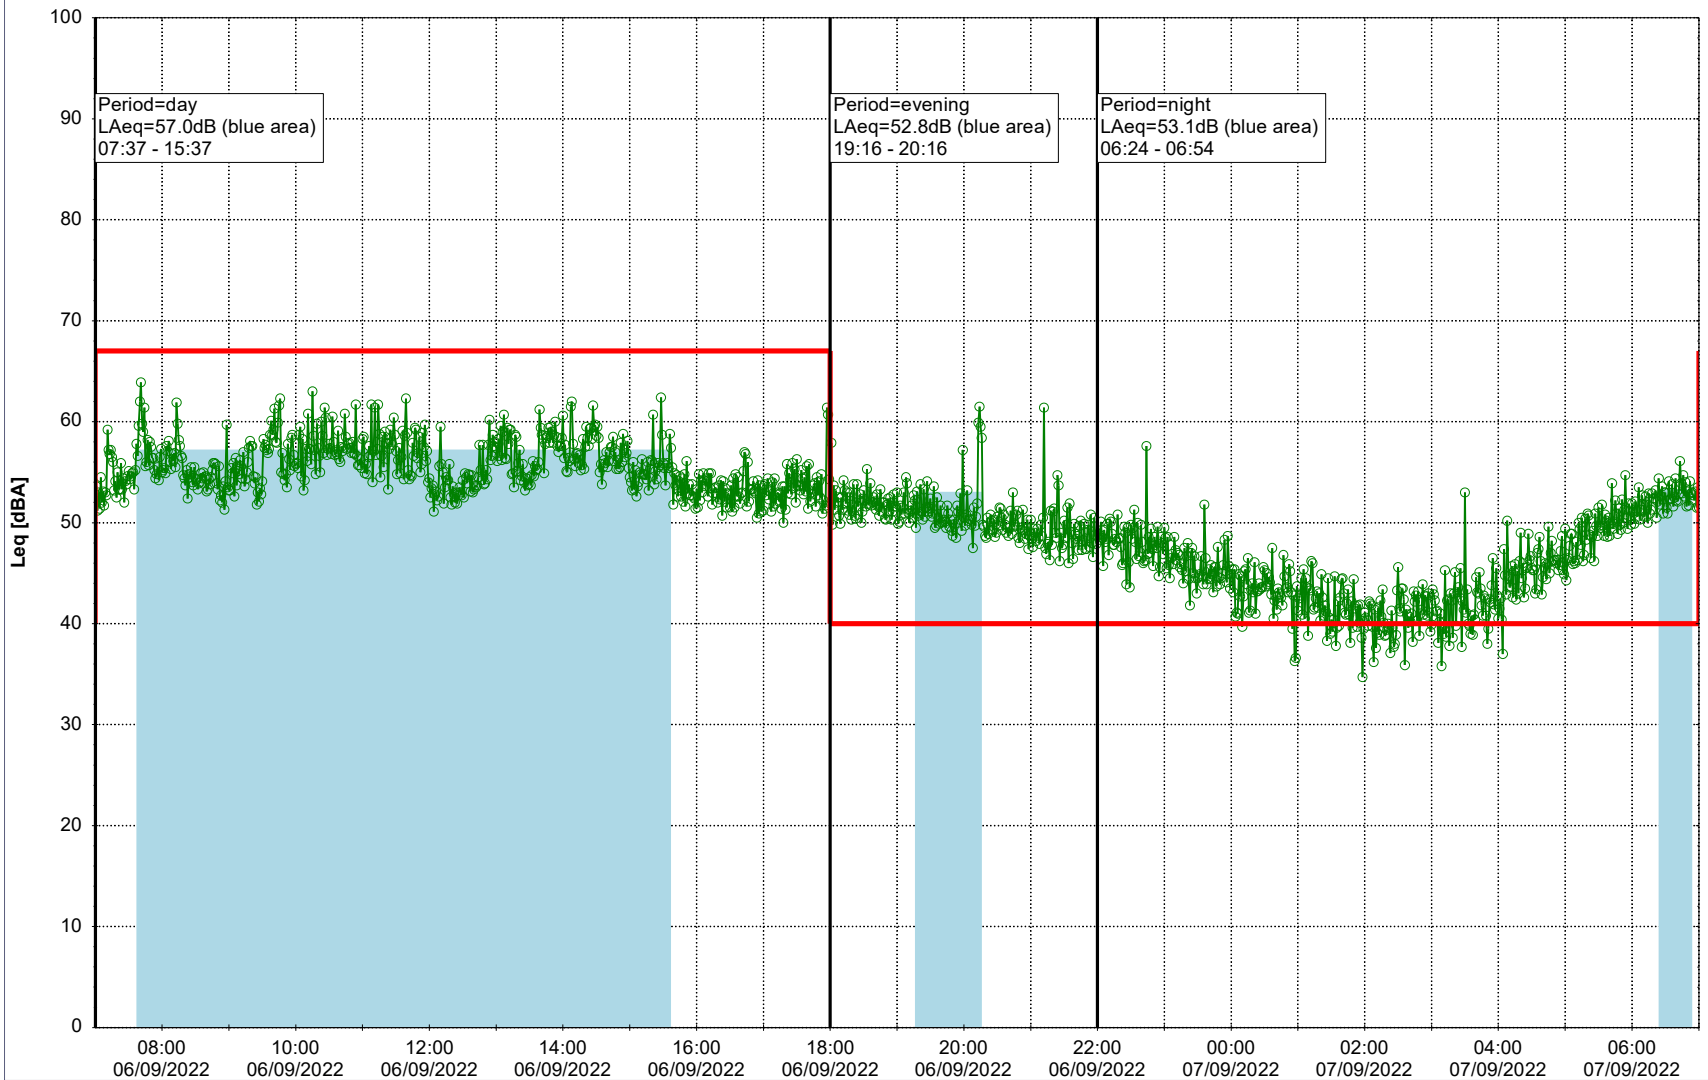

Plan View

Remarks

...

Noise Time Related Diagram

06/09/2022
07/09/2022

○○○○ SLU_NS01

Project: Kronos Sydhavnen
Construction: Sluseholmen
Location: N-V

Plan View

Remarks

...

Noise Time Related Diagram

07/09/2022
08/09/2022

○○○○ SLU_NS01

Project: Kronos Sydhavnen
Construction: Sluseholmen
Location: N-V

Plan View

0 5 10 15 20 [m]

...

Noise Time Related Diagram

09/09/2022
10/09/2022

SLU_NS01

Project: Kronos Sydhavnen
Construction: Sluseholmen
Location: N-V

Plan View

0 5 10 15 20 [m]

Remarks

...

Noise Time Related Diagram

10/09/2022

11/09/2022

○○○○ SLU_NS01

Project: Kronos Sydhavnen
Construction: Sluseholmen
Location: N-V

Plan View

Remarks