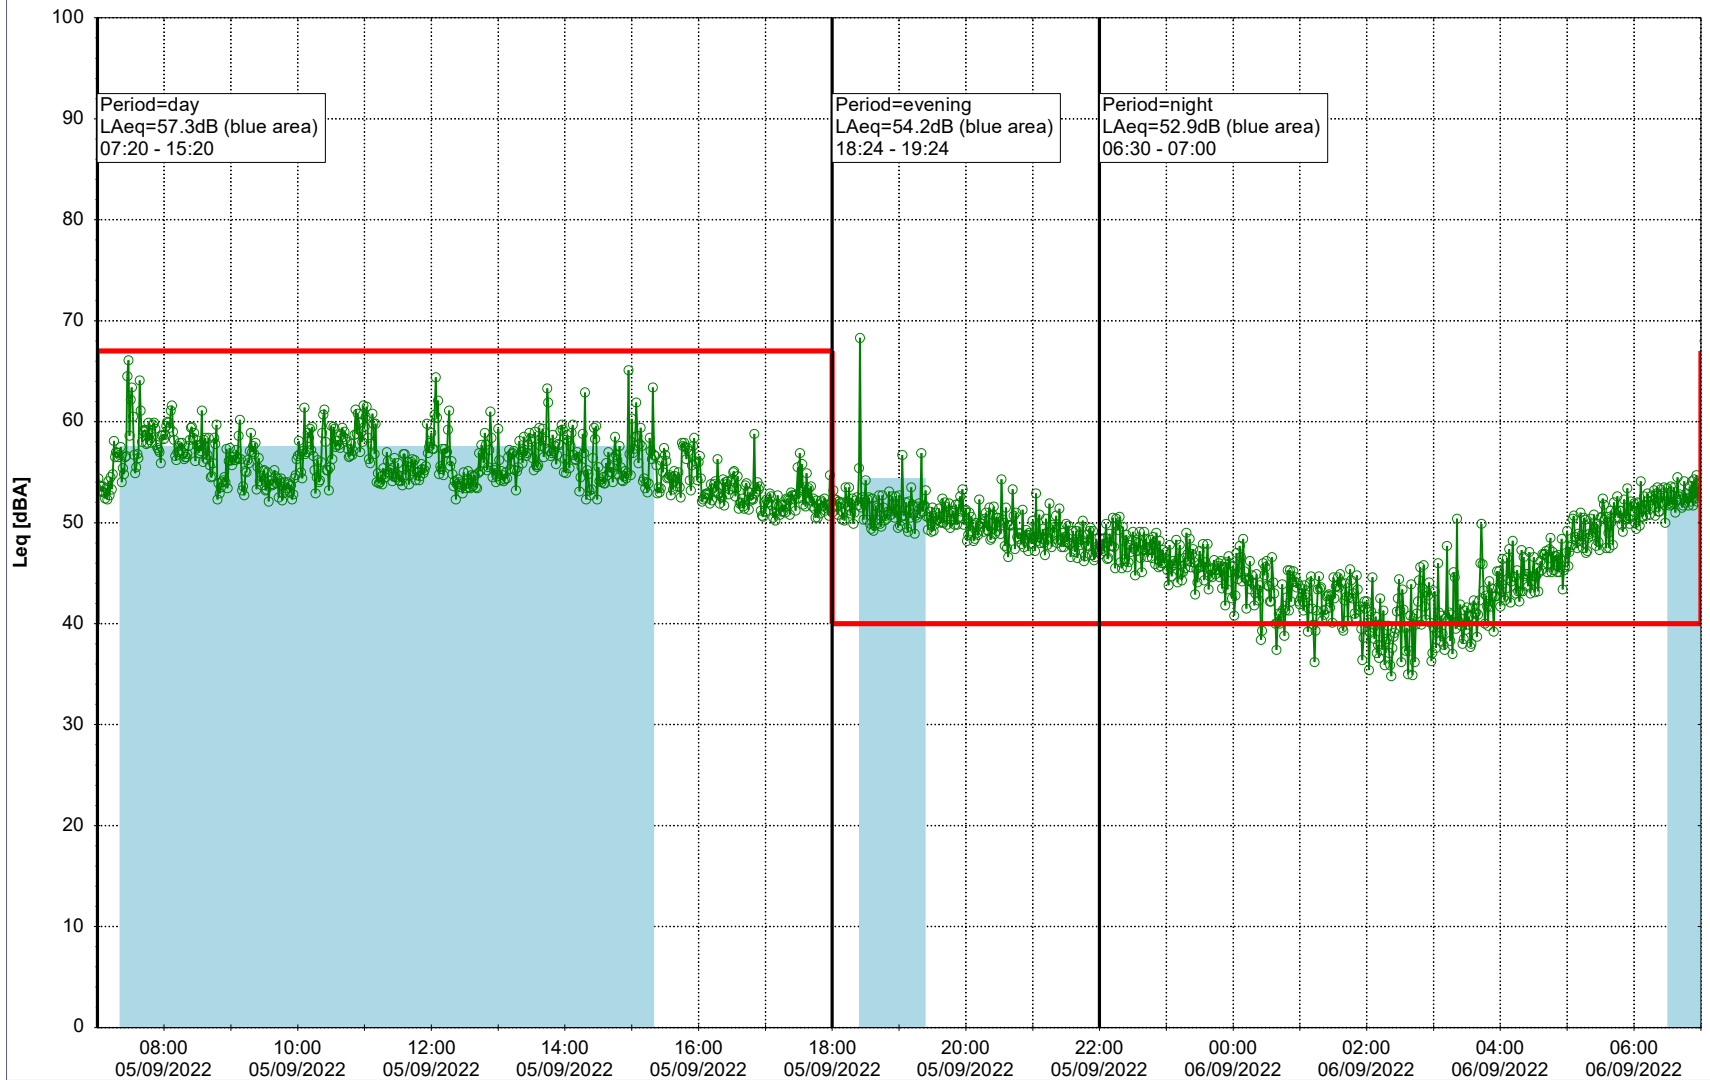

Project: Kronos Sydhavnen
Construction: Sluseholmen
Location: N-V

Plan View

Remarks

...

Noise Time Related Diagram

05/09/2022
06/09/2022

○○○ SLU_NS01

Project: Kronos Sydhavnen
Construction: Sluseholmen
Location: N-V

Plan View

Remarks

...

Noise Time Related Diagram

06/09/2022
07/09/2022

○○○○ SLU_NS01

Project: Kronos Sydhavnen
Construction: Sluseholmen
Location: N-V

Plan View

Remarks

...

Noise Time Related Diagram

07/09/2022
08/09/2022

○○○○ SLU_NS01

Project: Kronos Sydhavnen
Construction: Sluseholmen
Location: N-V

Plan View

0 5 10 15 20 [m]

...

Noise Time Related Diagram

09/09/2022
10/09/2022

SLU_NS01

Project: Kronos Sydhavnen
Construction: Sluseholmen
Location: N-V

Plan View

0 5 10 15 20 [m]

Remarks