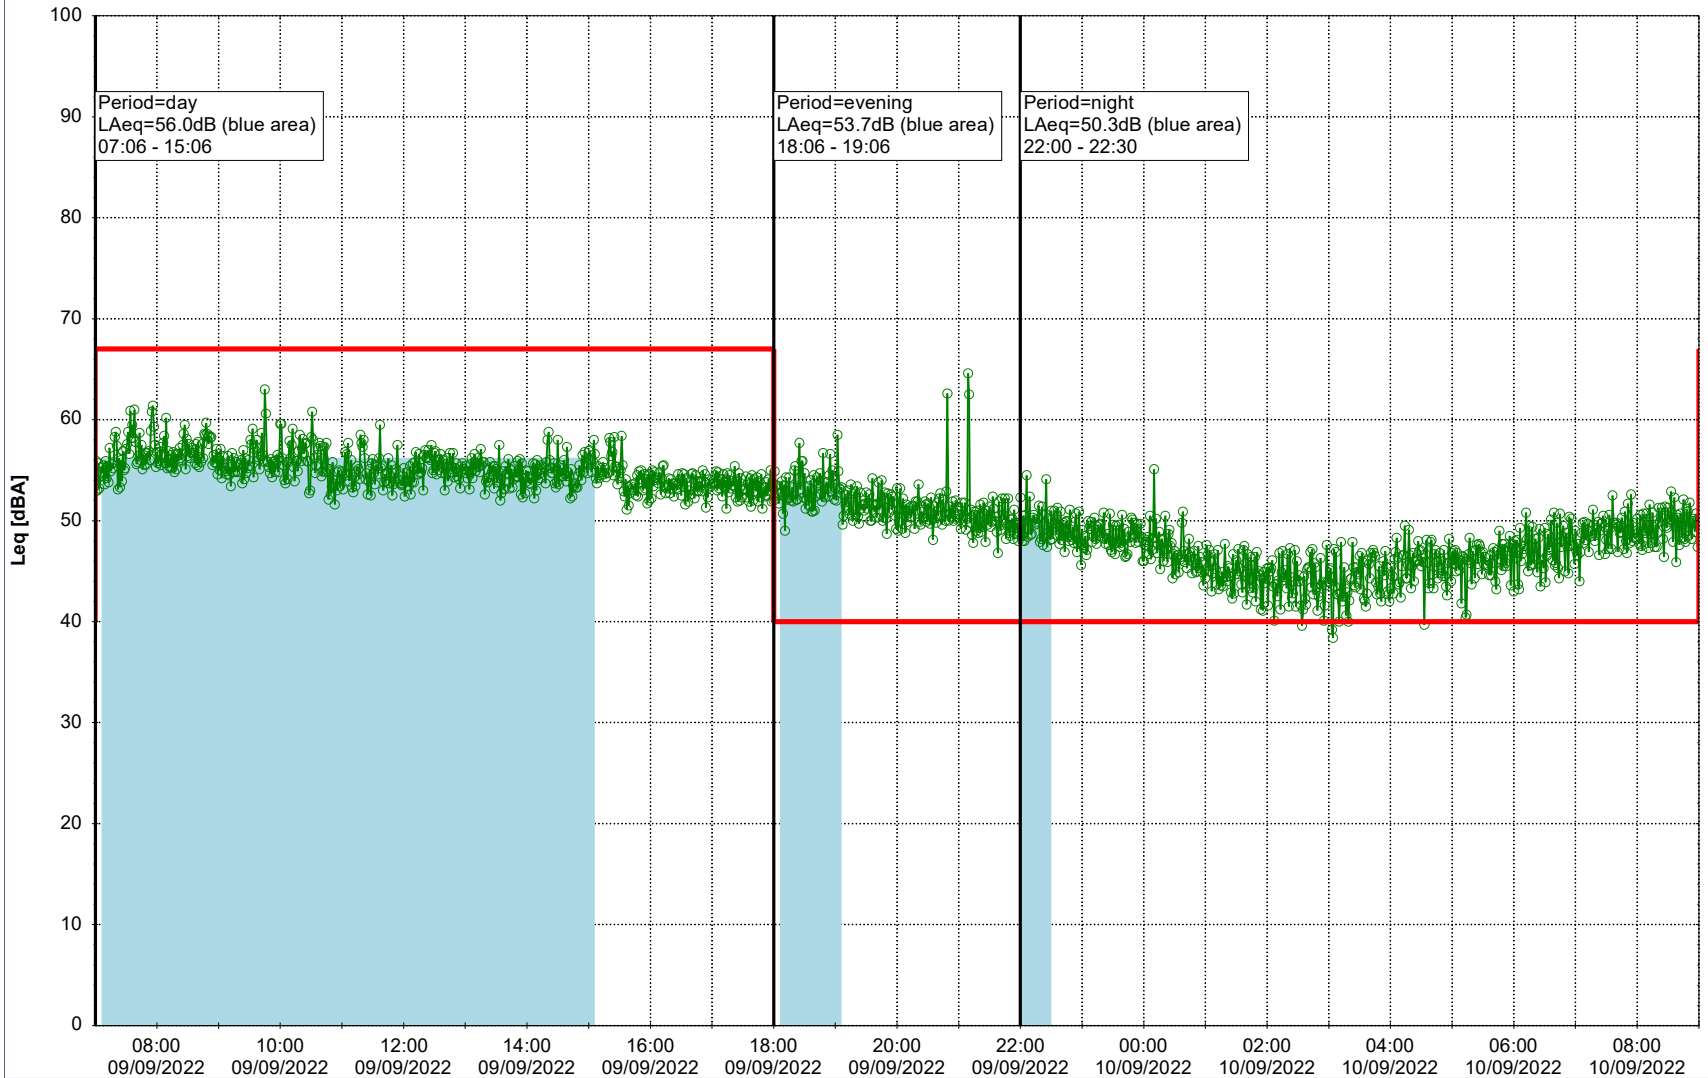

Remarks

...

Noise Time Related Diagram

08/09/2022
09/09/2022

○○○○ SLU_NS01

Project: Kronos Sydhavnen
Construction: Sluseholmen
Location: N-V

Plan View

Remarks

...

Noise Time Related Diagram

09/09/2022
10/09/2022

SLU_NS01

Project: Kronos Sydhavnen
Construction: Sluseholmen
Location: N-V

Plan View

0 5 10 15 20 [m]

Remarks

...

Noise Time Related Diagram

10/09/2022

11/09/2022

○○○○ SLU_NS01

Project: Kronos Sydhavnen
Construction: Sluseholmen
Location: N-V

Plan View

Remarks