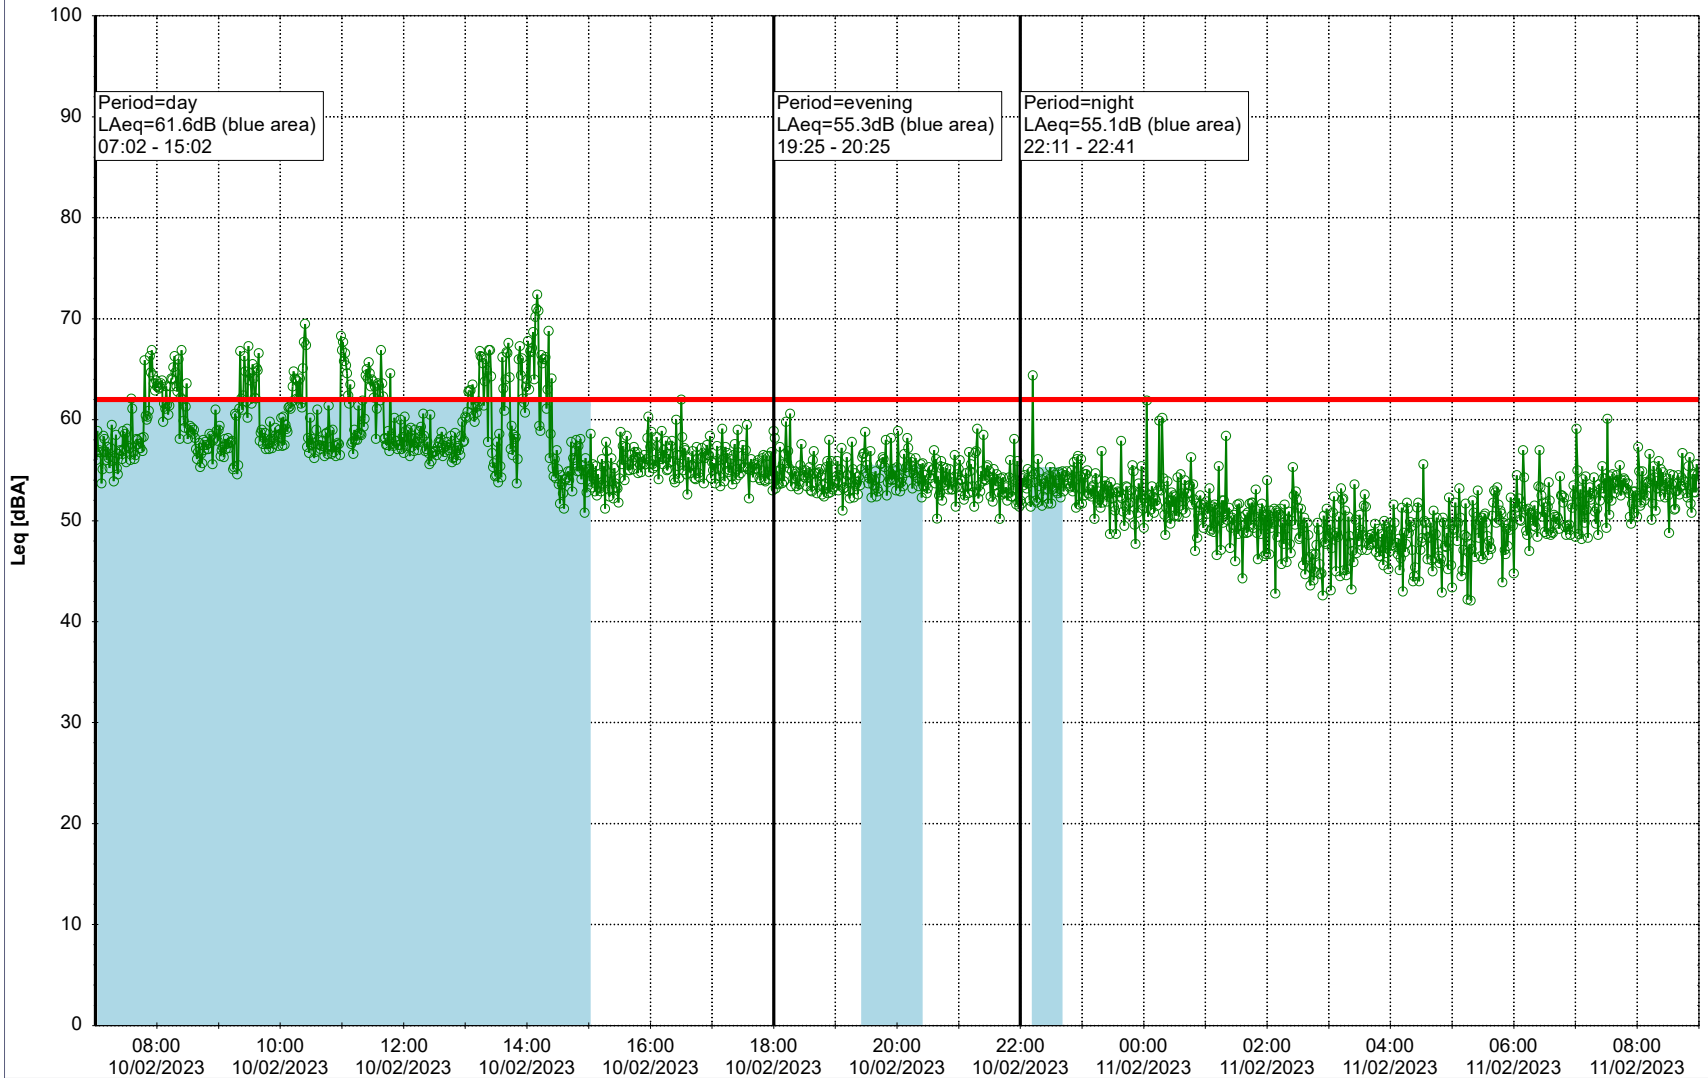

...

Noise Time Related Diagram

09/02/2023
10/02/2023

○○○ GAB_NS01

Project: Kronos Sydhavnen
Construction: Gåsebæk
Location: N-V

Plan View

Remarks

...

Noise Time Related Diagram

10/02/2023
11/02/2023

○○○ GAB_NS01

Project: Kronos Sydhavnen
Construction: Gåsebæk
Location: N-V

Plan View

Remarks

...

Noise Time Related Diagram

11/02/2023
12/02/2023

○○○ GAB_NS01

Project: Kronos Sydhavnen
Construction: Gåsebæk
Location: N-V

12/02/2023
13/02/2023

Plan View

Remarks

...

Noise Time Related Diagram