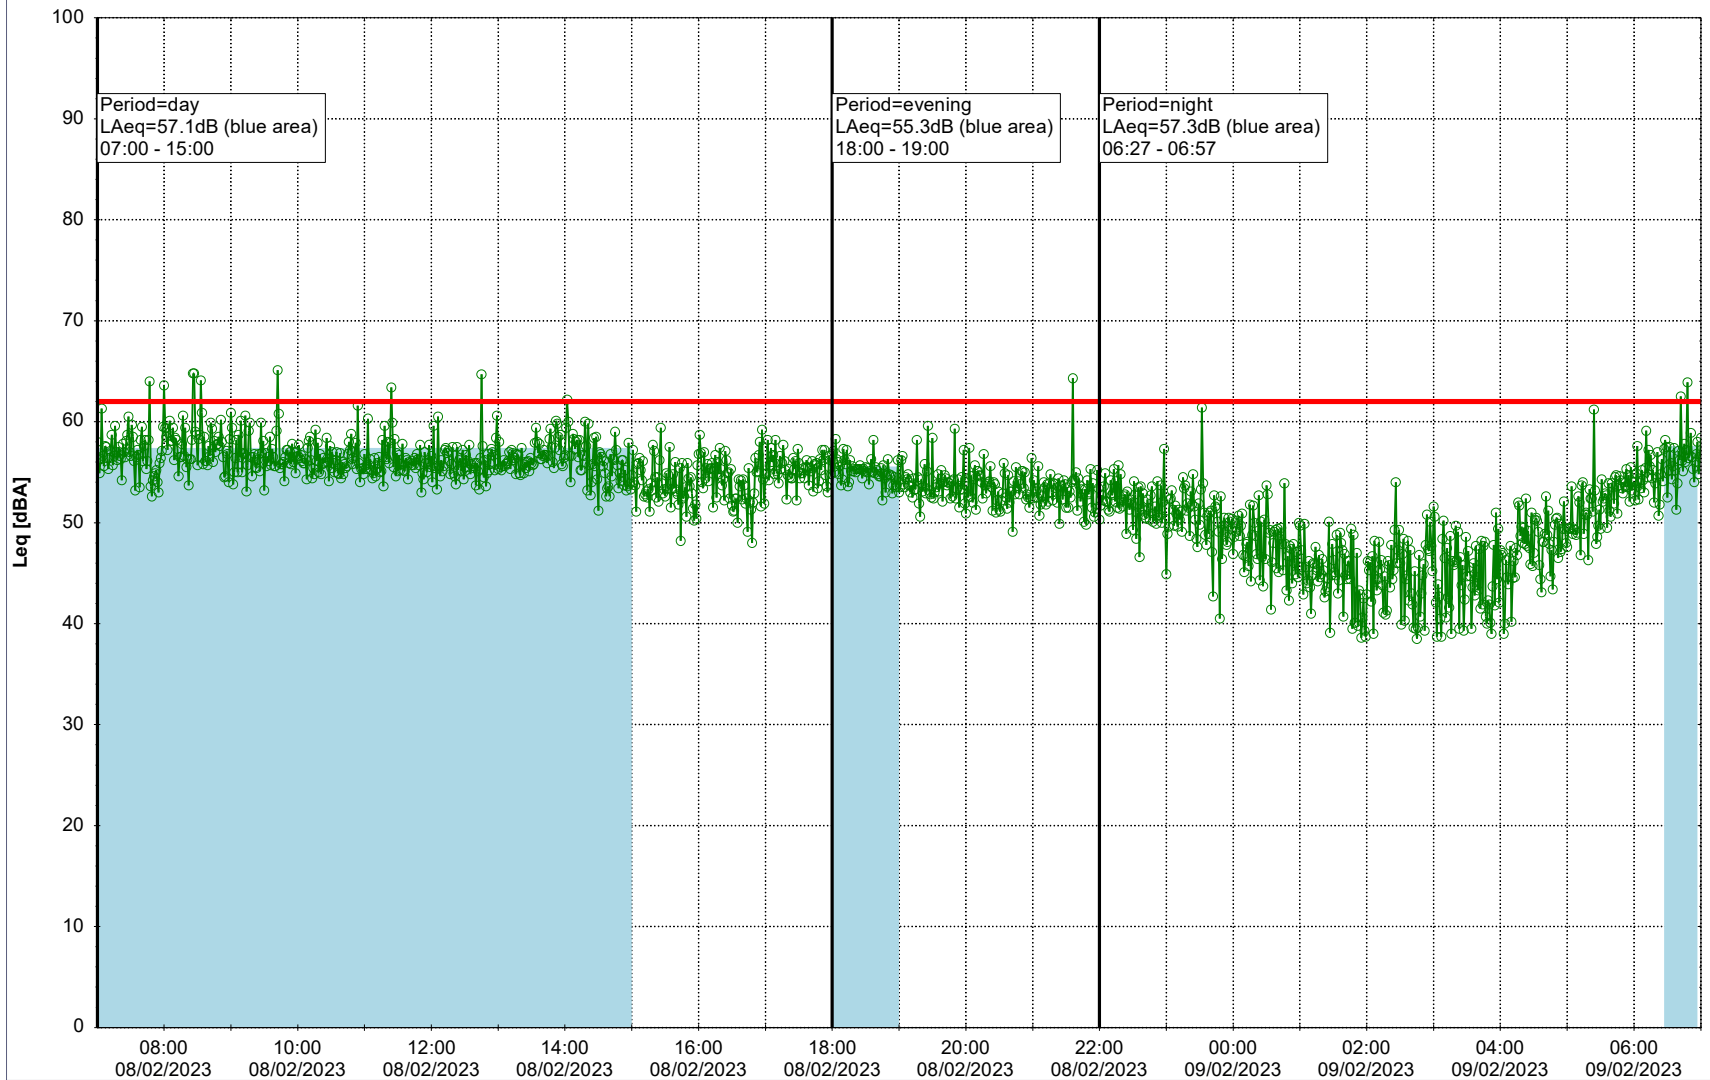

Plan View

Remarks

...

Noise Time Related Diagram

07/02/2023
08/02/2023

○○○ GAB_NS01

Project: Kronos Sydhavnen
Construction: Gåsebæk
Location: N-V

Plan View

Remarks

...

Noise Time Related Diagram

08/02/2023
09/02/2023

○○○ GAB_NS01

Project: Kronos Sydhavnen
Construction: Gåsebæk
Location: N-V

Plan View

Remarks

...

Noise Time Related Diagram

09/02/2023
10/02/2023

○○○ GAB_NS01

Project: Kronos Sydhavnen
Construction: Gåsebæk
Location: N-V

Plan View

Remarks

...

11/02/2023
12/02/2023

○○○ GAB_NS01

Project: Kronos Sydhavnen
Construction: Gåsebæk
Location: N-V

12/02/2023
13/02/2023

Plan View

Remarks

...

Noise Time Related Diagram