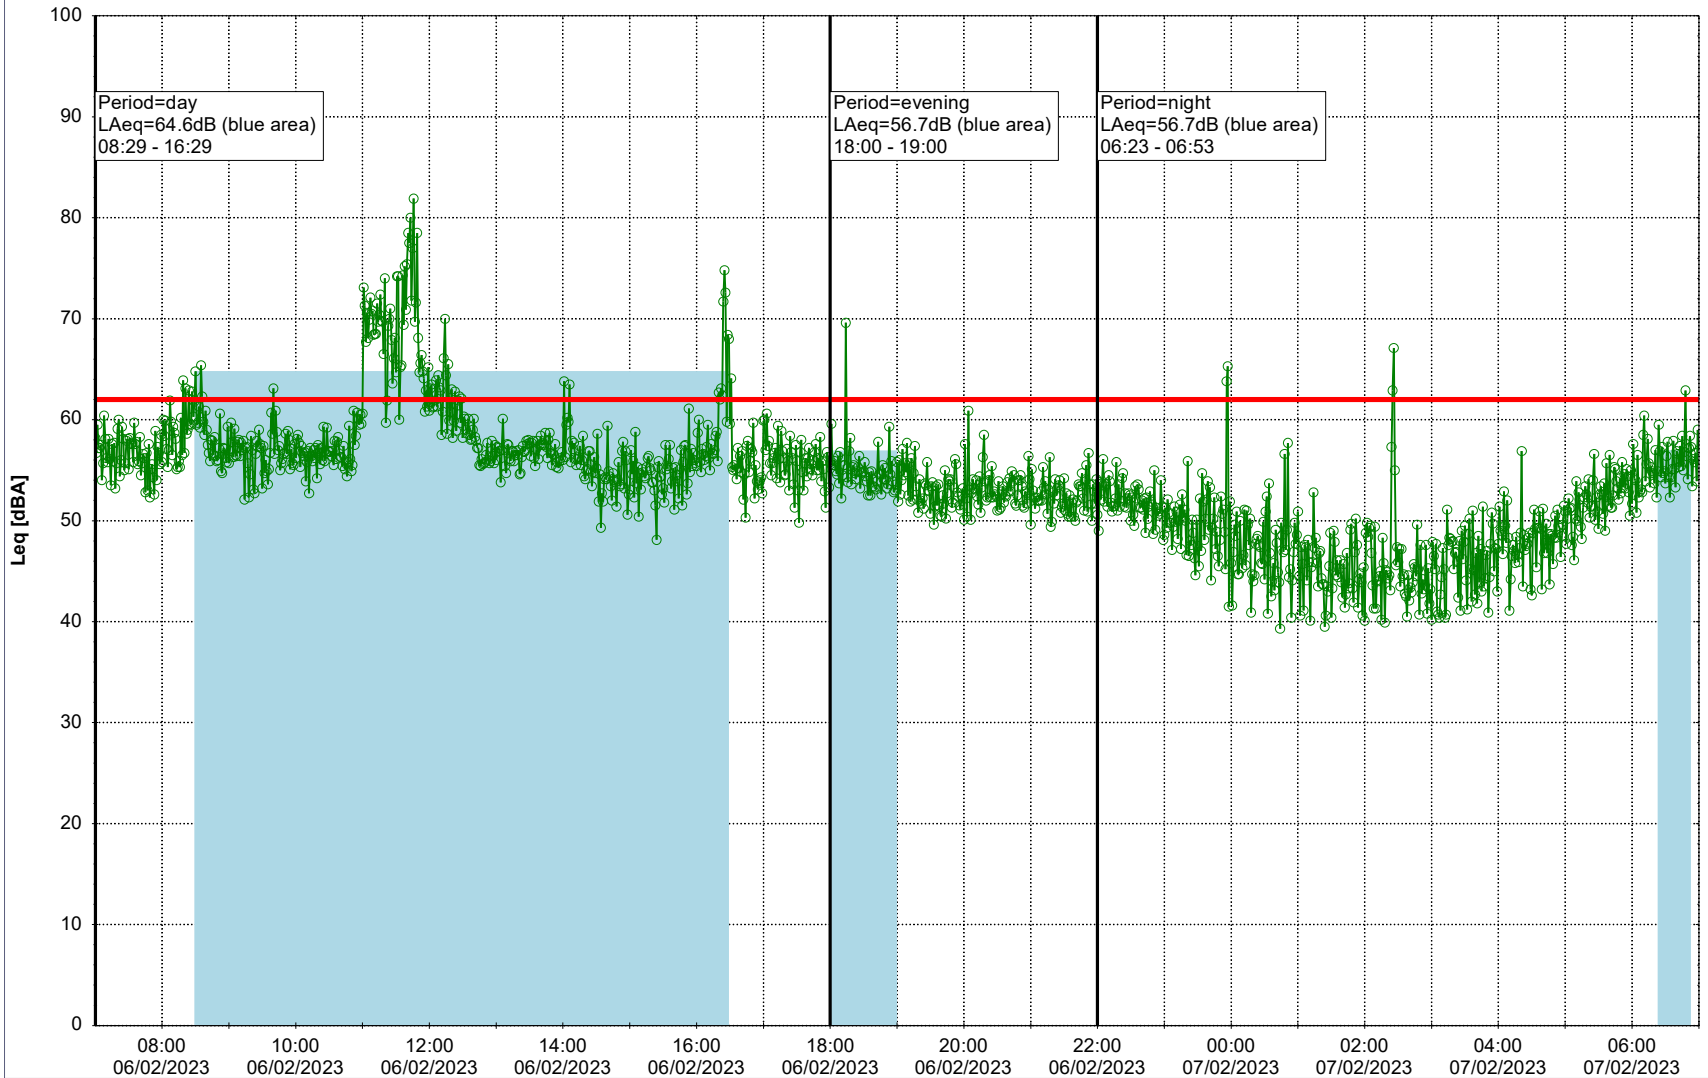

Project: Kronos Sydhavnen
Construction: Gåsebæk
Location: N-V

Plan View

Remarks

...

Noise Time Related Diagram

06/02/2023
07/02/2023

○○○ GAB_NS01

Project: Kronos Sydhavnen
Construction: Gåsebæk
Location: N-V

Plan View

Remarks

...

Noise Time Related Diagram

07/02/2023
08/02/2023

○○○ GAB_NS01

Project: Kronos Sydhavnen
Construction: Gåsebæk
Location: N-V

Plan View

Remarks

...

Noise Time Related Diagram

08/02/2023
09/02/2023

○○○ GAB_NS01

Project: Kronos Sydhavnen
Construction: Gåsebæk
Location: N-V

Plan View

Remarks

11/02/2023
12/02/2023

○○○ GAB_NS01

Project: Kronos Sydhavnen
Construction: Gåsebæk
Location: N-V

12/02/2023
13/02/2023

Plan View

Remarks

...

Noise Time Related Diagram