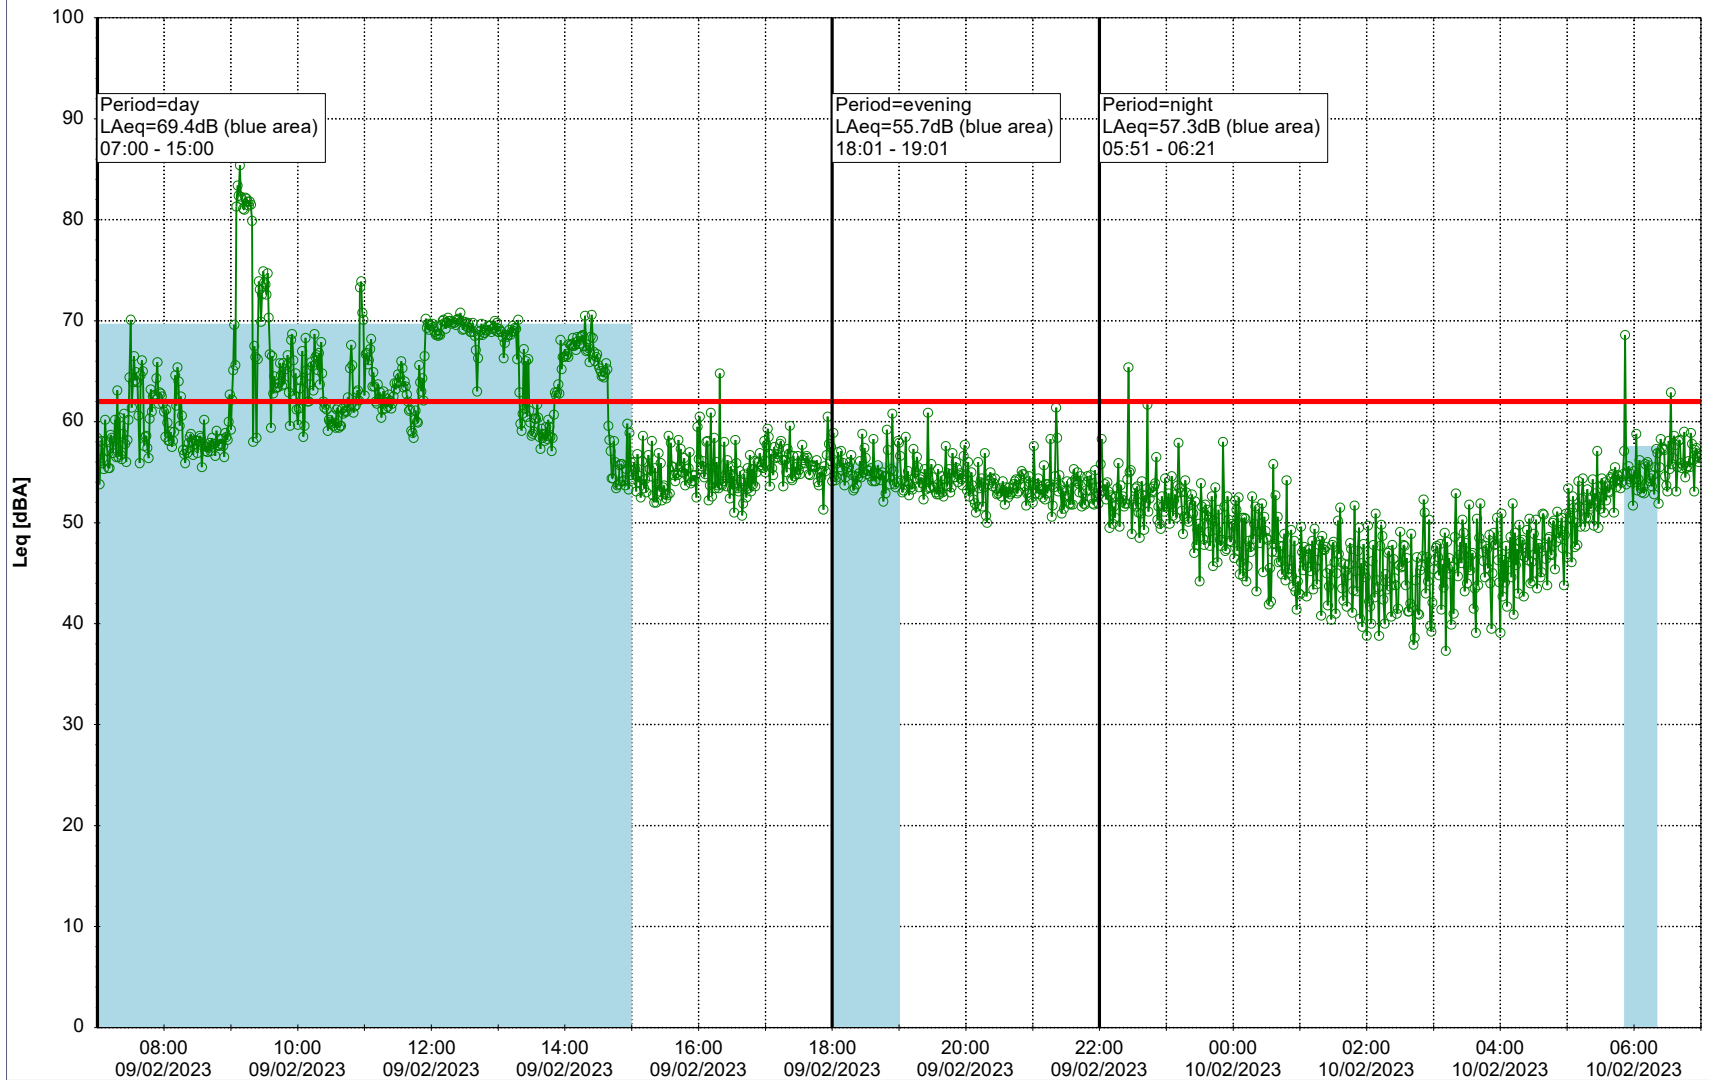

Remarks

...

Noise Time Related Diagram

08/02/2023
09/02/2023

○○○ GAB_NS01

Project: Kronos Sydhavnen
Construction: Gåsebæk
Location: N-V

Plan View

Remarks

...

Noise Time Related Diagram

09/02/2023
10/02/2023

○○○ GAB_NS01

Project: Kronos Sydhavnen
Construction: Gåsebæk
Location: N-V

Plan View

Remarks

...

Noise Time Related Diagram

10/02/2023
11/02/2023

○○○ GAB_NS01

Project: Kronos Sydhavnen
Construction: Gåsebæk
Location: N-V

Plan View

Remarks

...

Noise Time Related Diagram

11/02/2023
12/02/2023

○○○ GAB_NS01

Project: Kronos Sydhavnen
Construction: Gåsebæk
Location: N-V

12/02/2023
13/02/2023

Plan View

Remarks

...

Noise Time Related Diagram