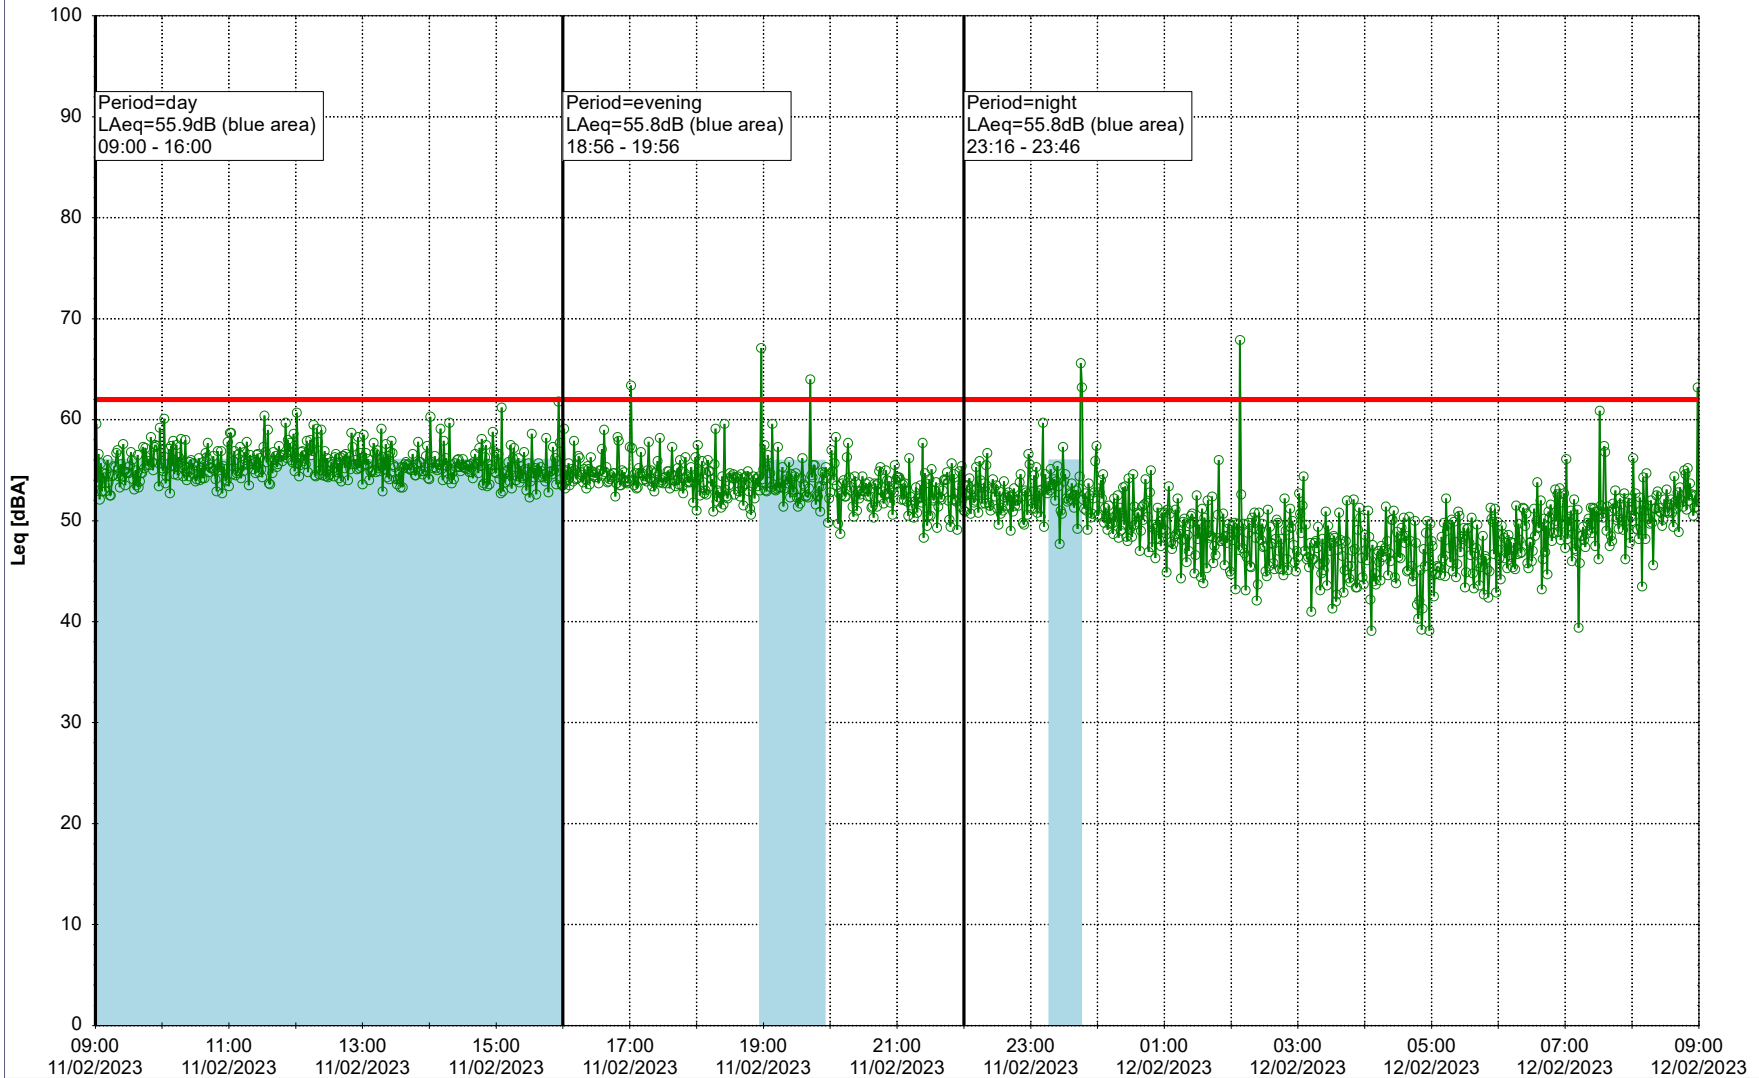

Noise Time Related Diagram

10/02/2023
11/02/2023

○○○ GAB_NS01

Project: Kronos Sydhavnen
Construction: Gåsebæk
Location: N-V

Plan View

Remarks

...

Noise Time Related Diagram

11/02/2023
12/02/2023

○○○ GAB_NS01

Project: Kronos Sydhavnen
Construction: Gåsebæk
Location: N-V

12/02/2023
13/02/2023

Plan View

Remarks

...

Noise Time Related Diagram