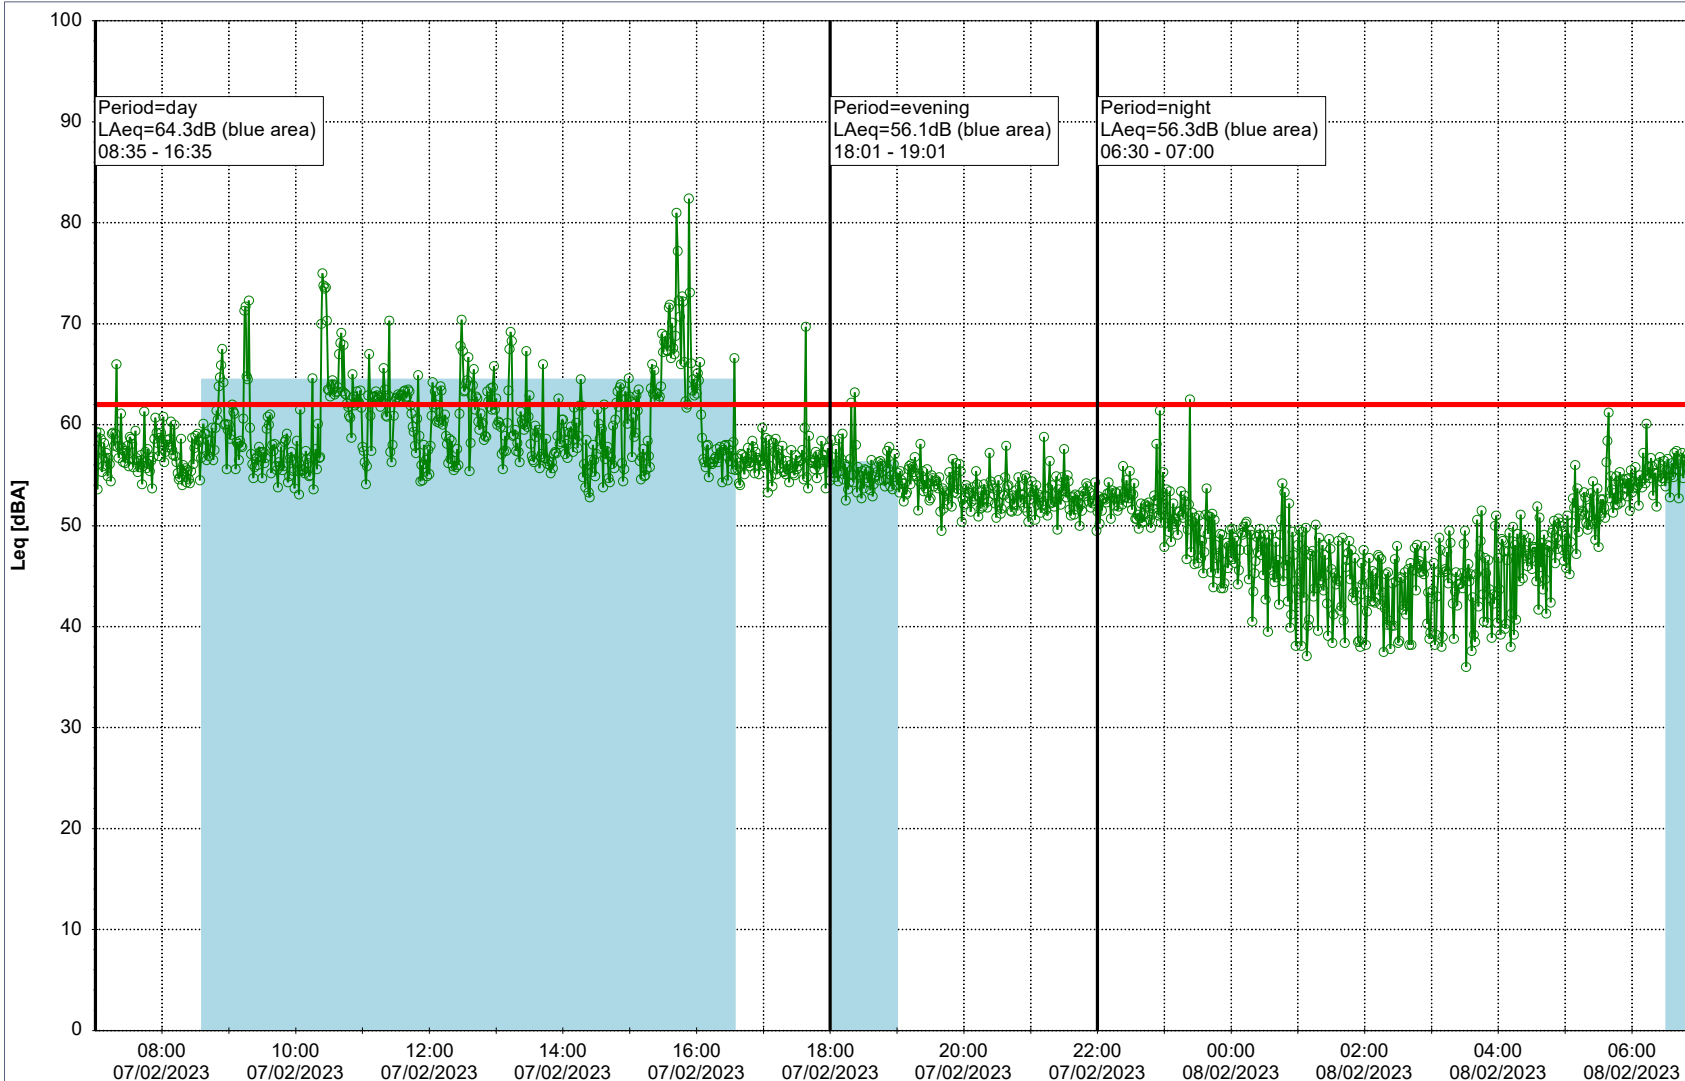

Plan View

Remarks

...

Noise Time Related Diagram

07/02/2023
08/02/2023

○○○ GAB_NS01

Project: Kronos Sydhavnen
Construction: Gåsebæk
Location: N-V

Plan View

Remarks

...

Noise Time Related Diagram

08/02/2023
09/02/2023

○○○ GAB_NS01

Project: Kronos Sydhavnen
Construction: Gåsebæk
Location: N-V

Plan View

Remarks

Noise Time Related Diagram

10/02/2023
11/02/2023

○○○ GAB_NS01

Project: Kronos Sydhavnen
Construction: Gåsebæk
Location: N-V

Plan View

Remarks

...

Noise Time Related Diagram

11/02/2023
12/02/2023

○○○ GAB_NS01

Project: Kronos Sydhavnen
Construction: Gåsebæk
Location: N-V

12/02/2023
13/02/2023

Plan View

Remarks

...

Noise Time Related Diagram