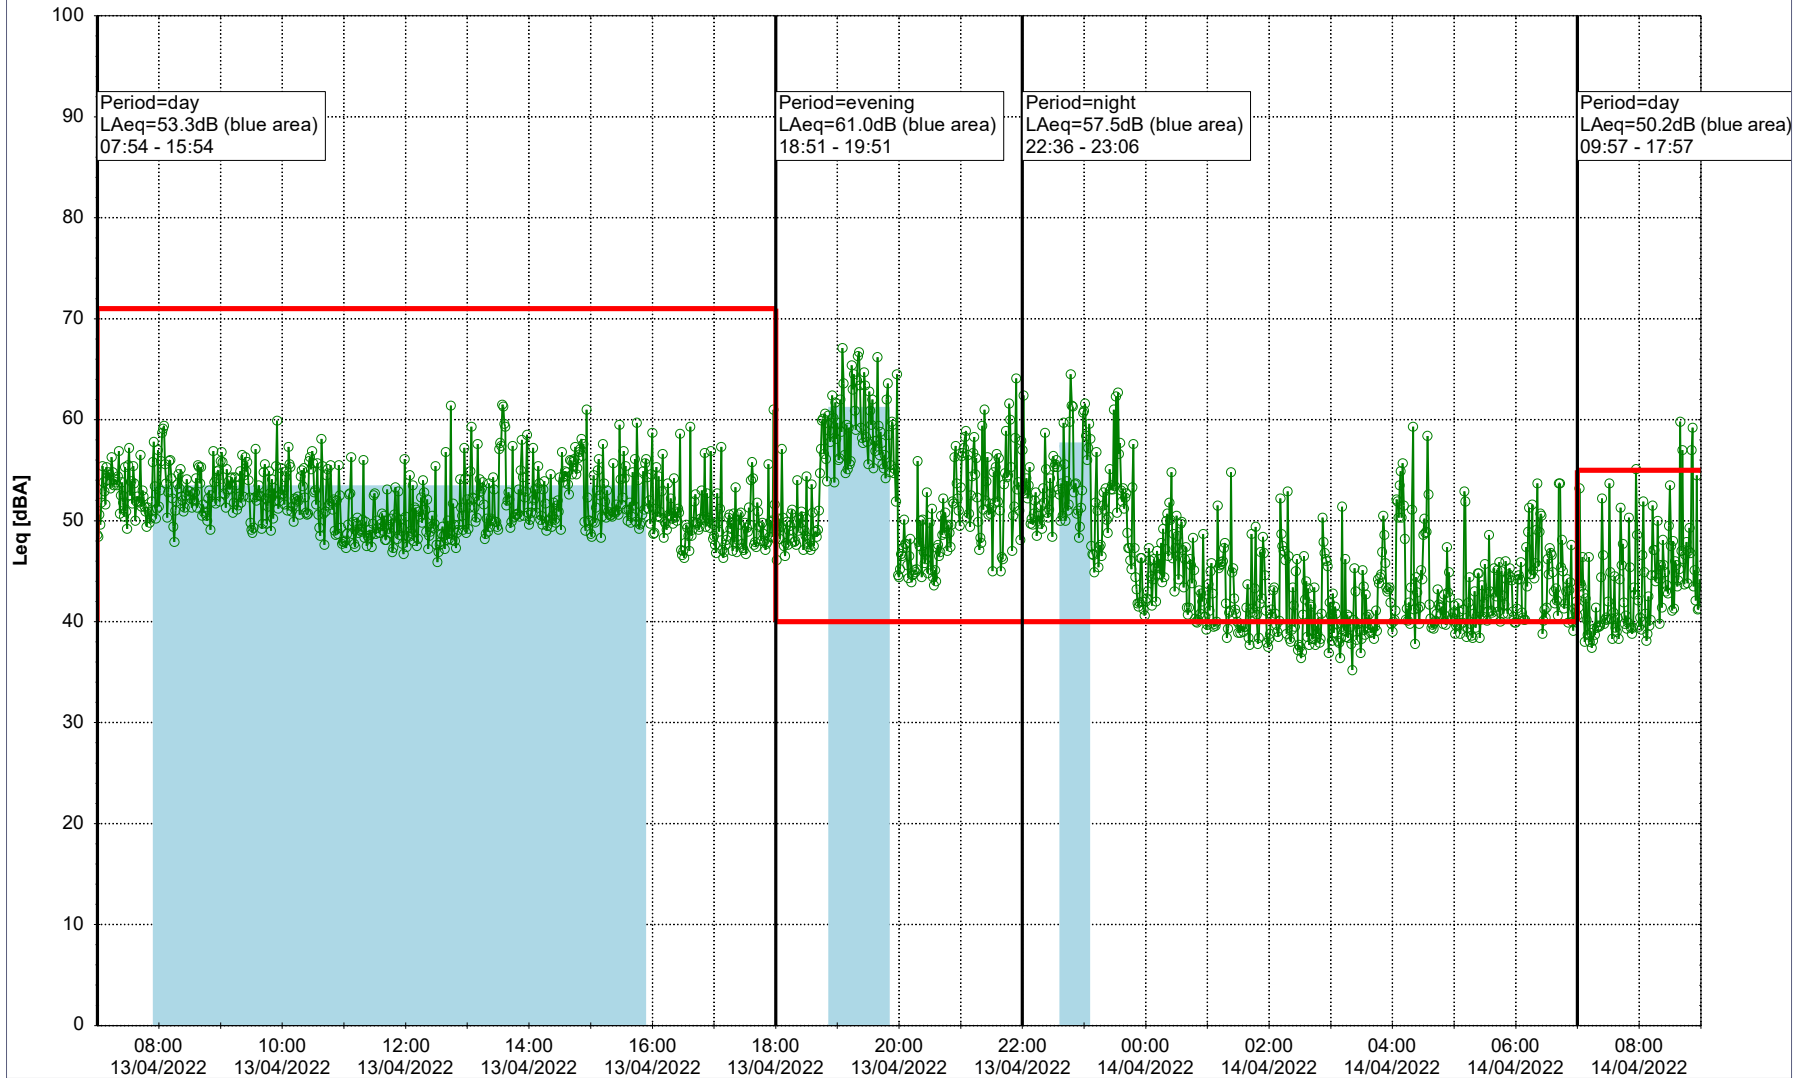

Remarks

...

Noise Time Related Diagram

13/04/2022

14/04/2022

○○○○ NEL_NS01

Project: Kronos Sydhavnen
Construction: Ny Ellebjerg
Location: N-V

Plan View

Remarks

...

Noise Time Related Diagram

14/04/2022
15/04/2022

○ NEL_NS01

Project: Kronos Sydhavnen
Construction: Ny Ellebjerg
Location: N-V

Plan View

Remarks

...

Noise Time Related Diagram

15/04/2022
16/04/2022

○ NEL_NS01

Project: Kronos Sydhavnen
Construction: Ny Ellebjerg
Location: N-V

Plan View

Remarks

...