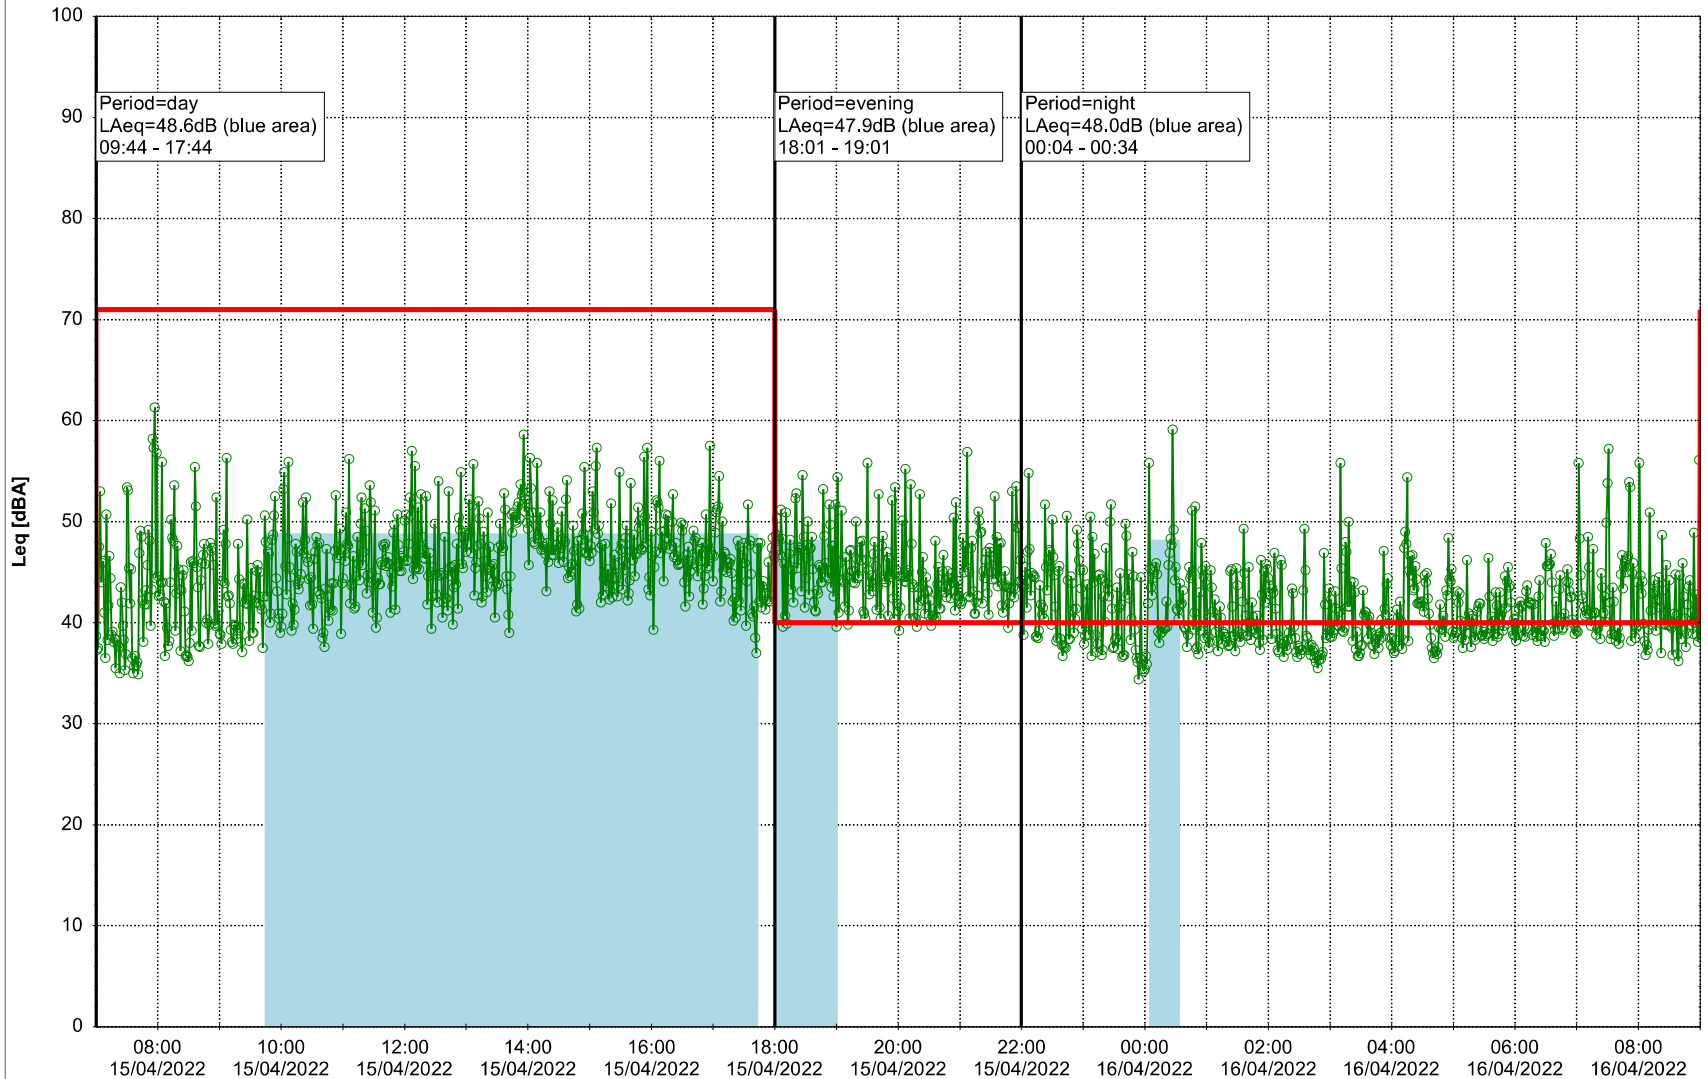

Remarks

...

Noise Time Related Diagram

14/04/2022
15/04/2022

○ NEL_NS01

Project: Kronos Sydhavnen
Construction: Ny Ellebjerg
Location: N-V

Plan View

Remarks

...

Noise Time Related Diagram

15/04/2022
16/04/2022

○ NEL_NS01

Project: Kronos Sydhavnen
Construction: Ny Ellebjerg
Location: N-V

Plan View

Remarks

...