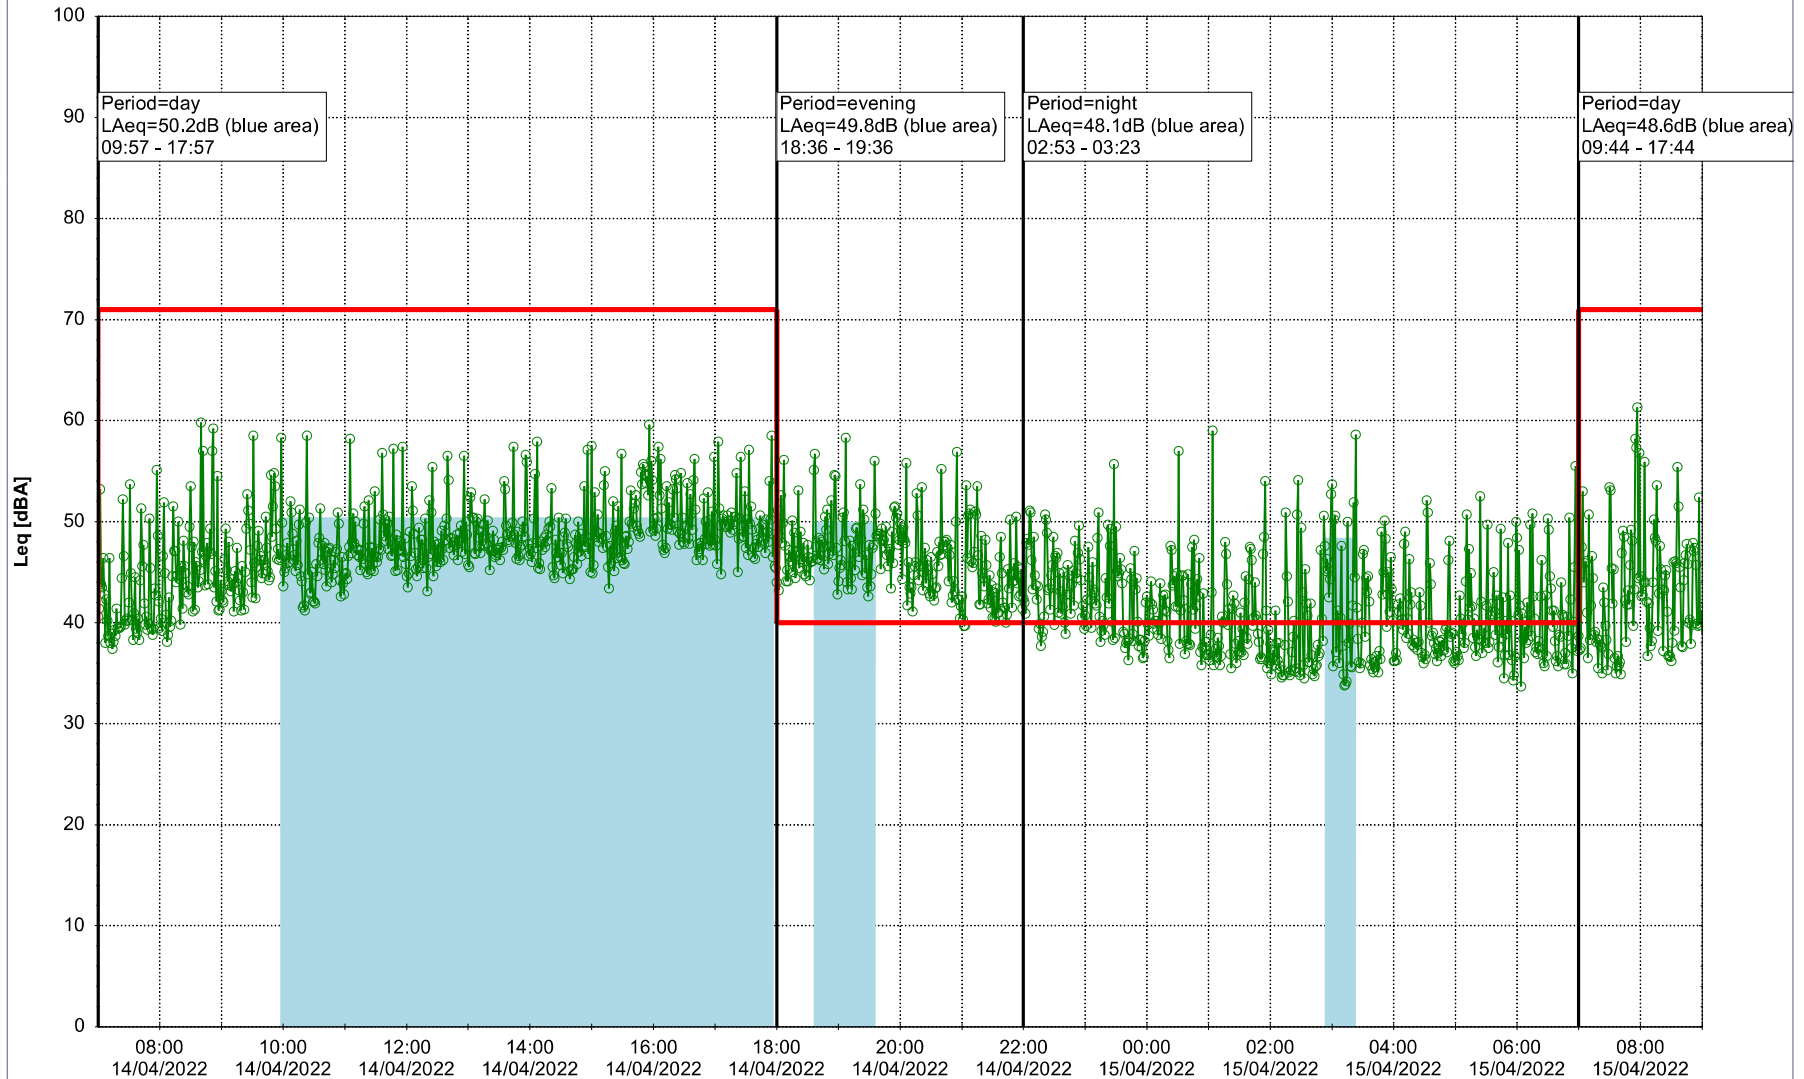

Remarks

...

Noise Time Related Diagram

13/04/2022

14/04/2022

○○○○ NEL_NS01

Project: Kronos Sydhavnen
Construction: Ny Ellebjerg
Location: N-V

Plan View

Remarks

...

Noise Time Related Diagram

14/04/2022
15/04/2022

○ NEL_NS01

Project: Kronos Sydhavnen
Construction: Ny Ellebjerg
Location: N-V

Plan View

Remarks

...

Noise Time Related Diagram

15/04/2022
16/04/2022

○ NEL_NS01

Project: Kronos Sydhavnen
Construction: Ny Ellebjerg
Location: N-V

Plan View

Remarks

...