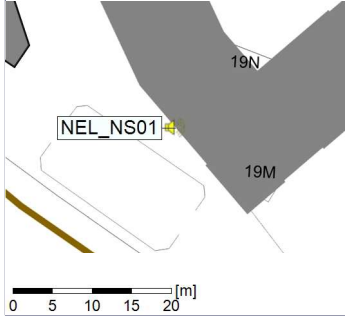

Project: Kronos Sydhavnen
Construction: Ny Ellebjerg
Location: N-V

Plan View

Noise Time Related Diagram

11/04/2022
12/04/2022

○○○ NEL_NS01

Remarks

...

Project: Kronos Sydhavnen
Construction: Ny Ellebjerg
Location: N-V

Plan View

Remarks

...

Noise Time Related Diagram

12/04/2022
13/04/2022

○○○ NEL_NS01

Project: Kronos Sydhavnen
Construction: Ny Ellebjerg
Location: N-V

Plan View