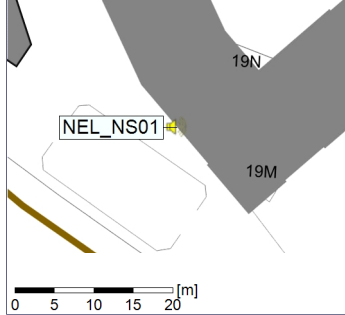

Plan View

Remarks

...

Noise Time Related Diagram

12/04/2022
13/04/2022

○○○ NEL_NS01

Project: Kronos Sydhavnen
Construction: Ny Ellebjerg
Location: N-V

Plan View