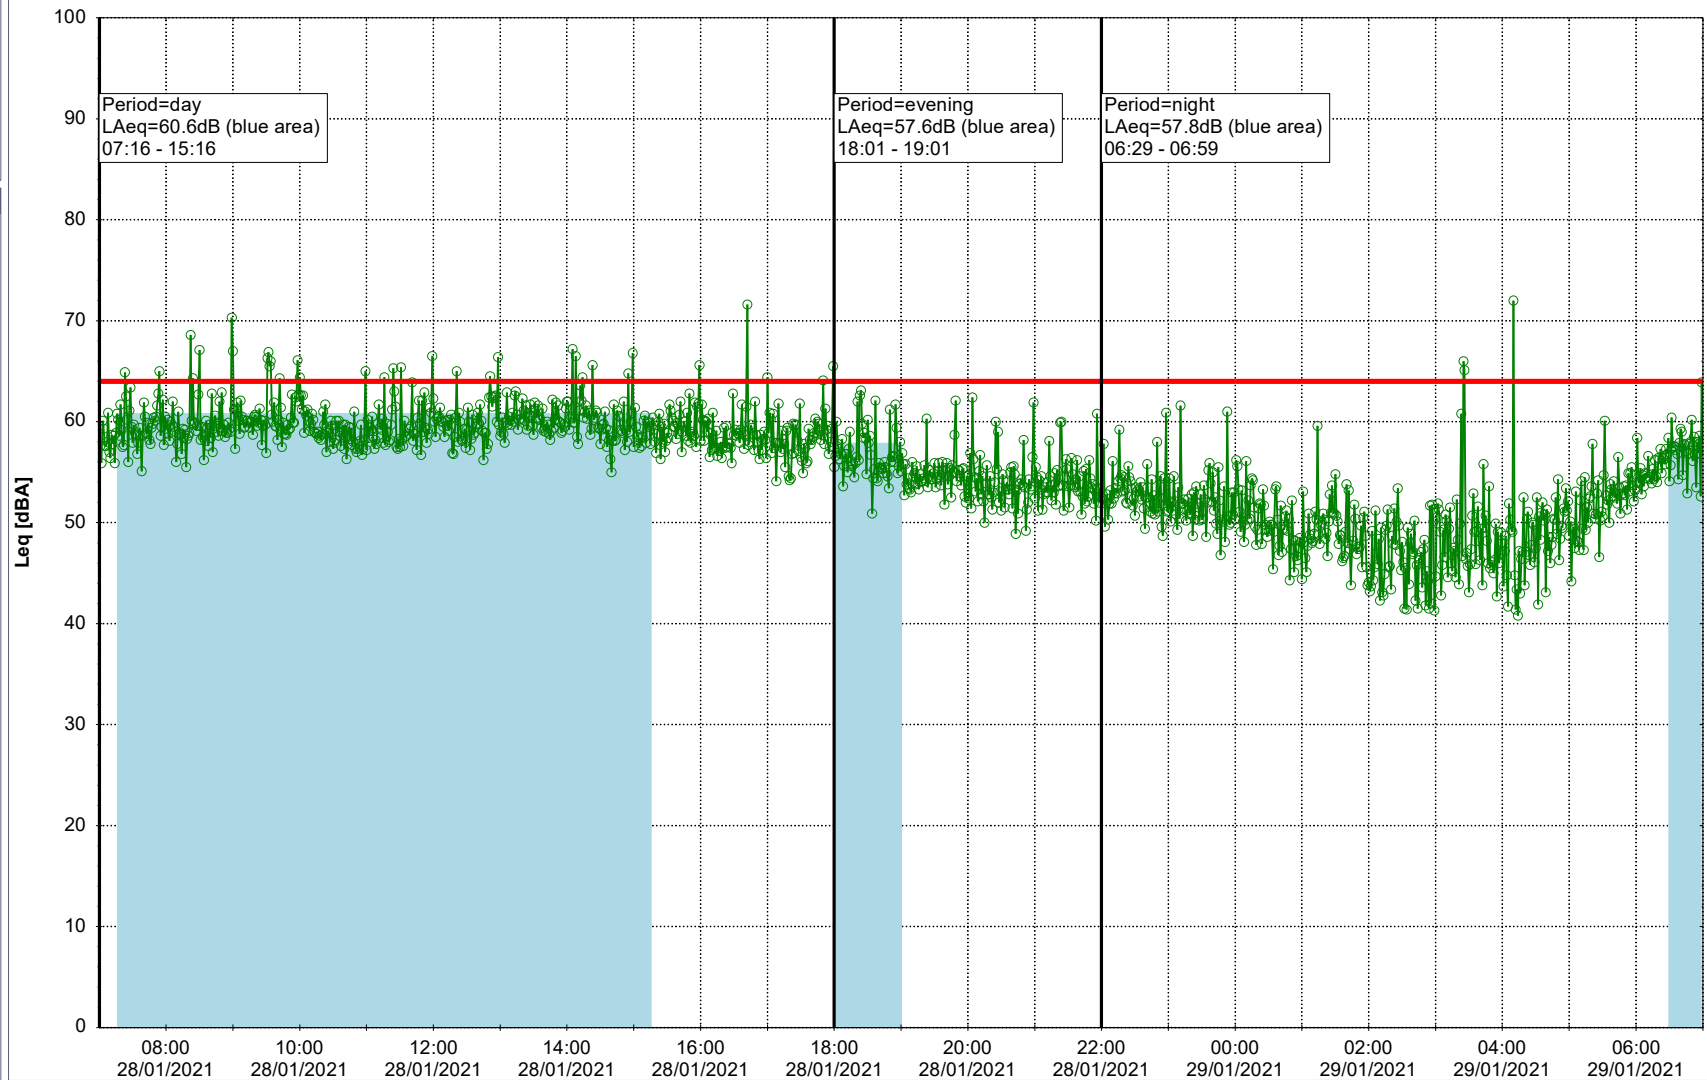

Remarks

...

Noise Time Related Diagram

○○○ GAB_NS01

Project: Kronos Sydhavnen
Construction: Gåsebæk
Location: N-V

27/01/2021
28/01/2021

Remarks
● Tegholmen

Noise Time Related Diagram

○○○○ GAB_NS01

Project: Kronos Sydhavnen
Construction: Gåsebæk
Location: N-V

28/01/2021
29/01/2021

Remarks

...

Noise Time Related Diagram

○○○ GAB_NS01

Project: Kronos Sydhavnen
Construction: Gåsebæk
Location: N-V

29/01/2021
30/01/2021

Remarks

...

Noise Time Related Diagram

○○○○ GAB_NS01

Project: Kronos Sydhavnen
Construction: Gåsebæk
Location: N-V

30/01/2021
31/01/2021

Noise Time Related Diagram

○○○○ GAB_NS01

Remarks

...

Project: Kronos Sydhavnen
Construction: Gåsebæk
Location: N-V

31/01/2021
01/02/2021

Remarks

...

Noise Time Related Diagram