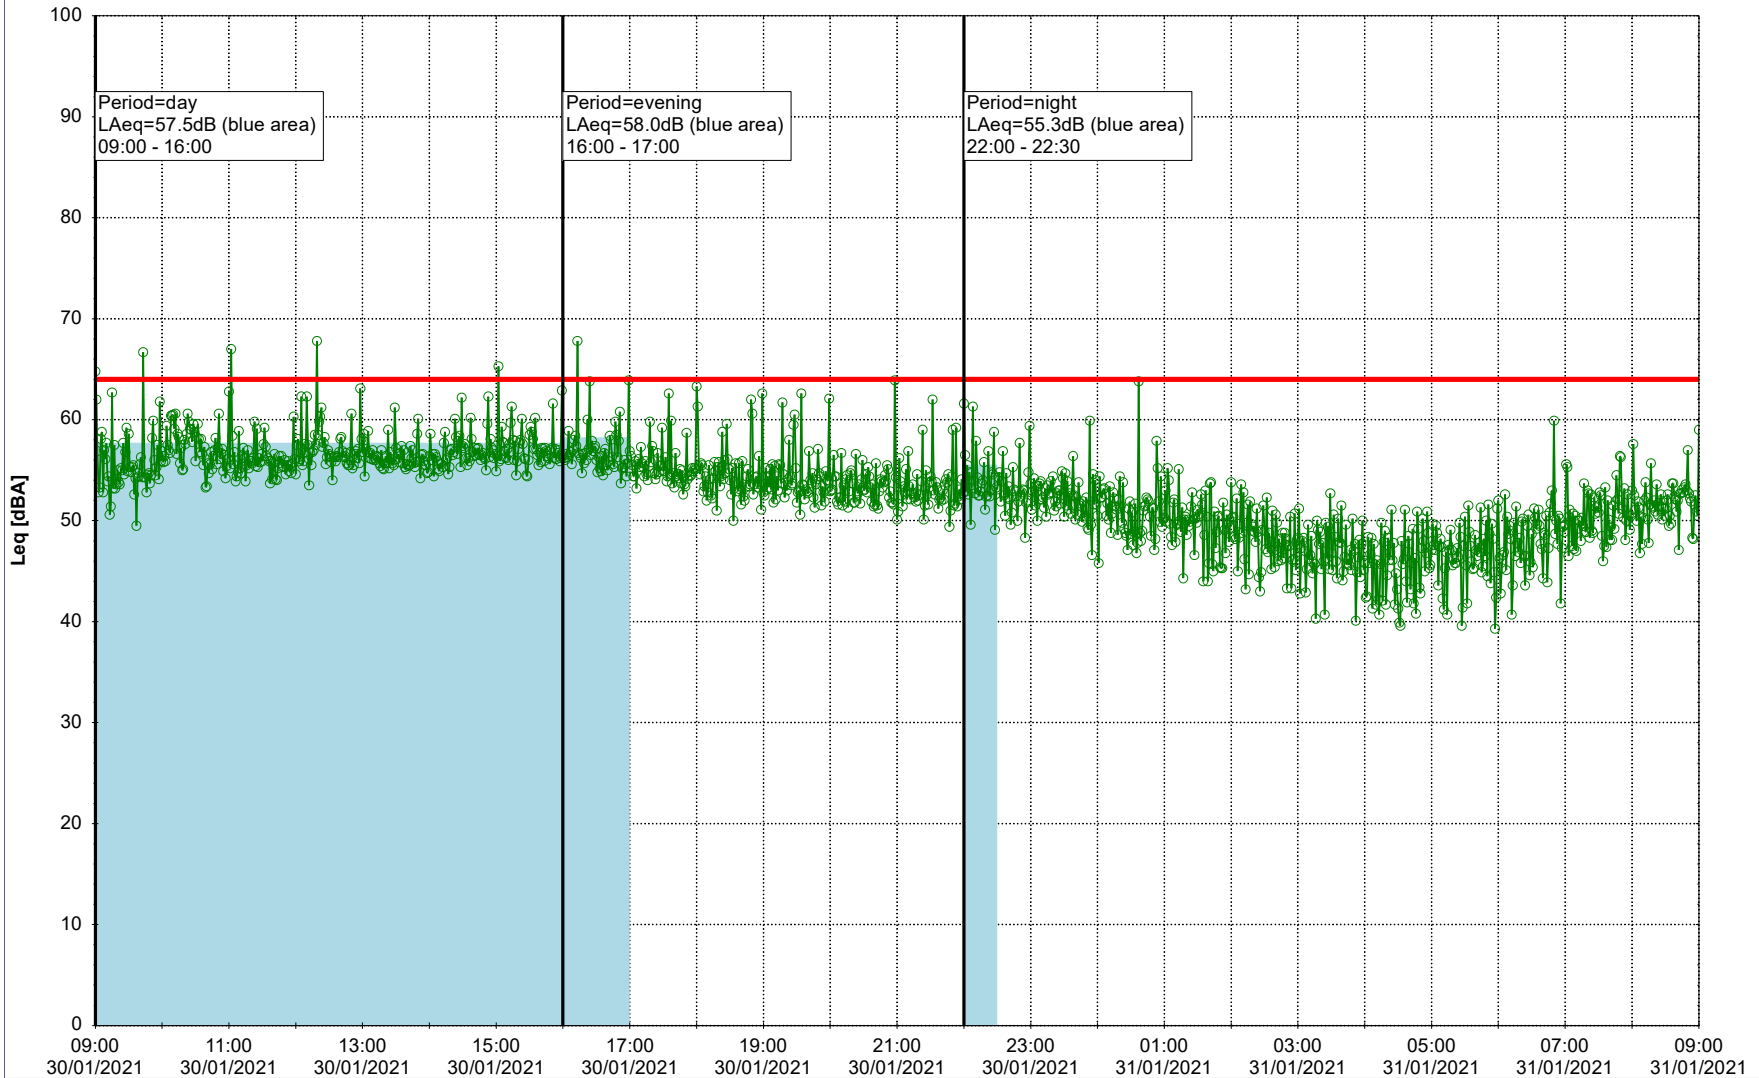

29/01/2021
30/01/2021

Remarks

...

Noise Time Related Diagram

○○○○ GAB_NS01

Project: Kronos Sydhavnen
Construction: Gåsebæk
Location: N-V

30/01/2021
31/01/2021

Noise Time Related Diagram

○○○○ GAB_NS01

Remarks

...

Project: Kronos Sydhavnen
Construction: Gåsebæk
Location: N-V

31/01/2021
01/02/2021

Remarks

...

Noise Time Related Diagram