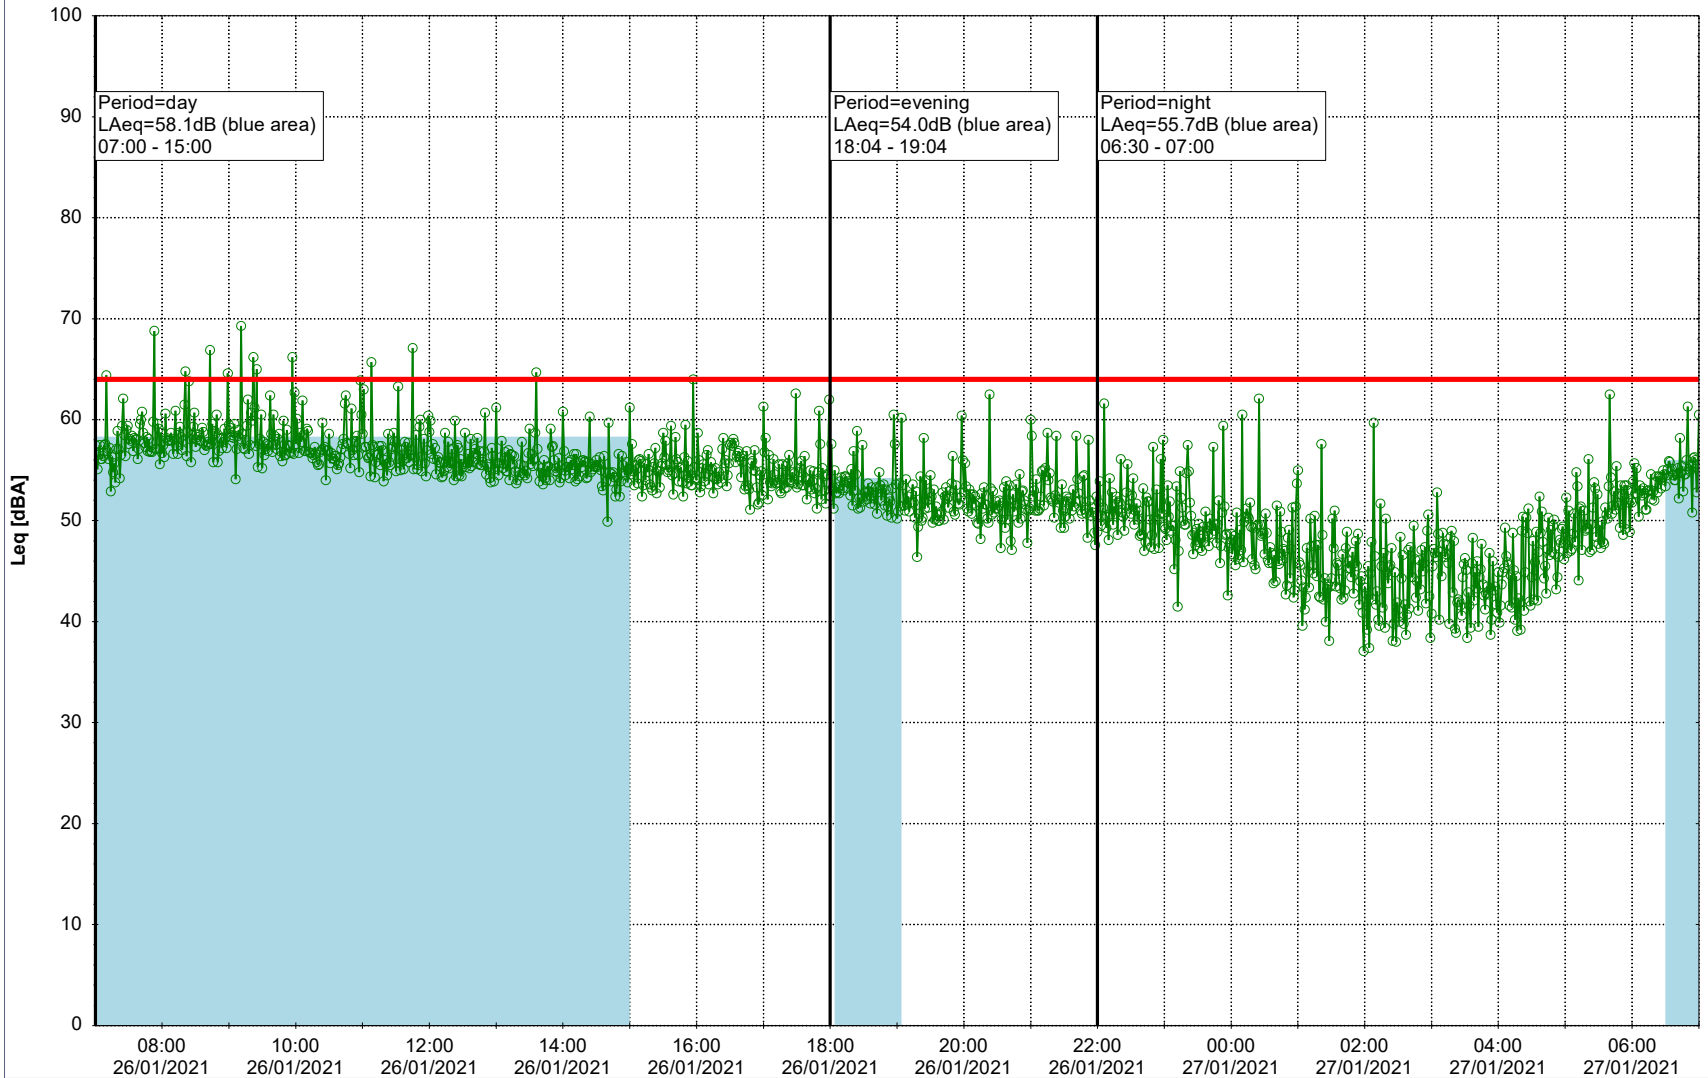

Project: Kronos Sydhavnen
Construction: Gåsebæk
Location: N-V

25/01/2021
26/01/2021

Remarks

...

Noise Time Related Diagram

○○○ GAB_NS01

Project: Kronos Sydhavnen
Construction: Gåsebæk
Location: N-V

26/01/2021
27/01/2021

Remarks

...

Noise Time Related Diagram

○○○ GAB_NS01

Project: Kronos Sydhavnen
Construction: Gåsebæk
Location: N-V

27/01/2021
28/01/2021

Remarks
● Tegholmen

Noise Time Related Diagram

○○○○ GAB_NS01

Project: Kronos Sydhavnen
Construction: Gåsebæk
Location: N-V

28/01/2021
29/01/2021

Remarks

...

Noise Time Related Diagram

○○○ GAB_NS01

Project: Kronos Sydhavnen
Construction: Gåsebæk
Location: N-V

○○○○ GAB_NS01

Remarks

...

Project: Kronos Sydhavnen
Construction: Gåsebæk
Location: N-V

31/01/2021
01/02/2021

Remarks

...

Noise Time Related Diagram