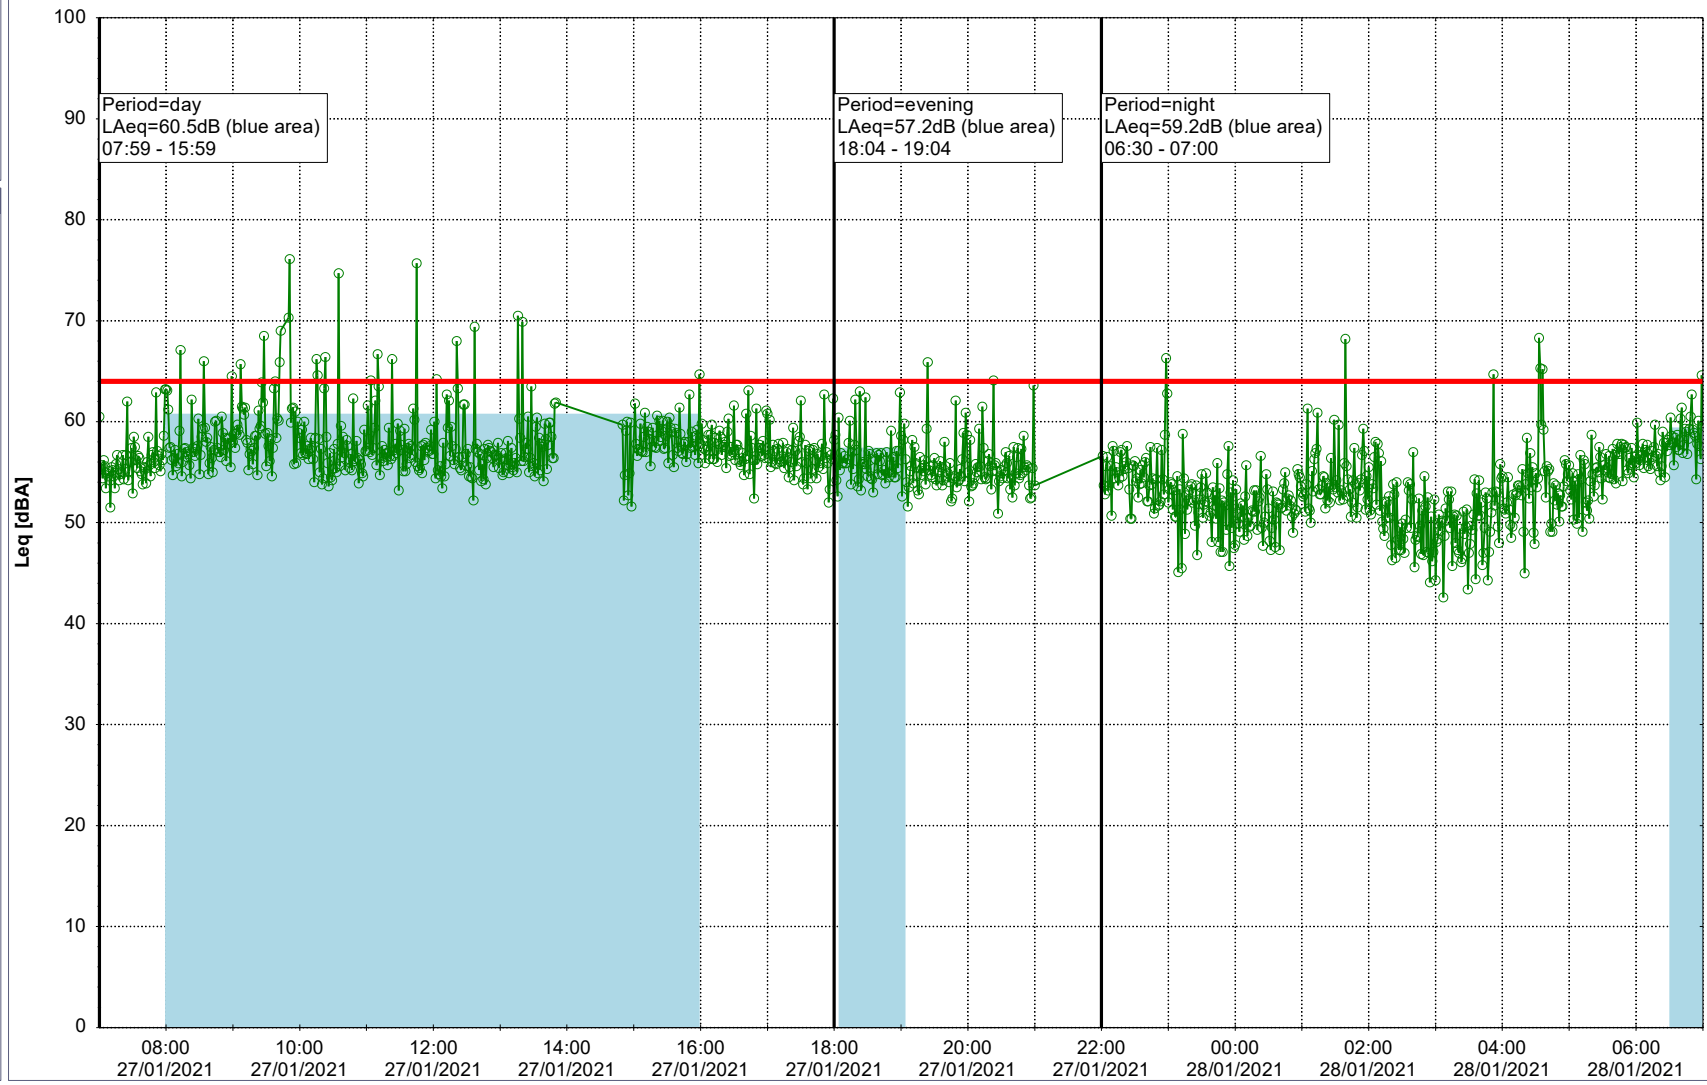

Remarks

...

Noise Time Related Diagram

○○○ GAB_NS01

Project: Kronos Sydhavnen
Construction: Gåsebæk
Location: N-V

27/01/2021
28/01/2021

Remarks
● Tegholmen

Noise Time Related Diagram

○○○○ GAB_NS01

Project: Kronos Sydhavnen
Construction: Gåsebæk
Location: N-V

28/01/2021
29/01/2021

Remarks

...

Noise Time Related Diagram

○○○ GAB_NS01

Project: Kronos Sydhavnen
Construction: Gåsebæk
Location: N-V

29/01/2021
30/01/2021

Remarks

...

Noise Time Related Diagram

○○○○ GAB_NS01

Project: Kronos Sydhavnen
Construction: Gåsebæk
Location: N-V

30/01/2021
31/01/2021

Noise Time Related Diagram

○○○○ GAB_NS01

Remarks

...

Project: Kronos Sydhavnen
Construction: Gåsebæk
Location: N-V

31/01/2021
01/02/2021

Remarks

...

Noise Time Related Diagram