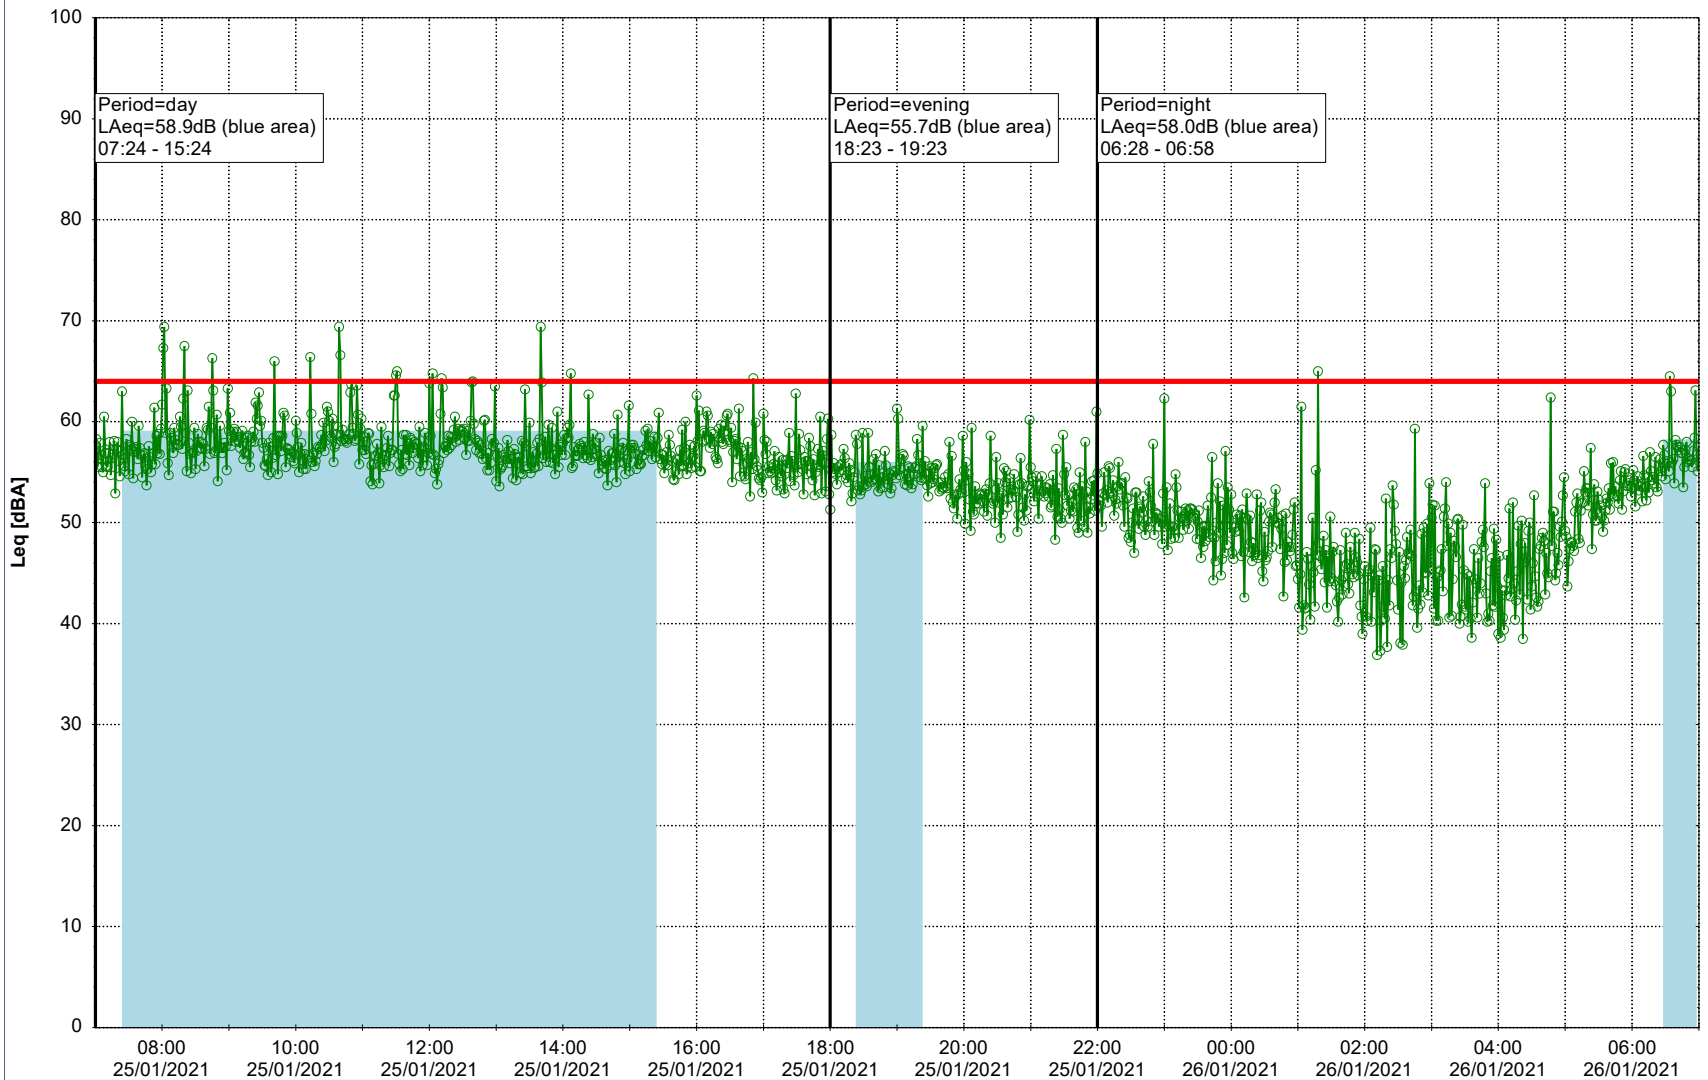

Project: Kronos Sydhavnen
Construction: Gåsebæk
Location: N-V

25/01/2021
26/01/2021

Remarks

...

Noise Time Related Diagram

○○○ GAB_NS01

Project: Kronos Sydhavnen
Construction: Gåsebæk
Location: N-V

26/01/2021
27/01/2021

Remarks

...

Noise Time Related Diagram

○○○ GAB_NS01

Project: Kronos Sydhavnen
Construction: Gåsebæk
Location: N-V

27/01/2021
28/01/2021

Remarks
● Tegholmen

Noise Time Related Diagram

○○○○ GAB_NS01

Project: Kronos Sydhavnen
Construction: Gåsebæk
Location: N-V

28/01/2021
29/01/2021

Remarks

...

Noise Time Related Diagram

○○○ GAB_NS01

Project: Kronos Sydhavnen
Construction: Gåsebæk
Location: N-V

○○○○ GAB_NS01

Remarks

...

Project: Kronos Sydhavnen
Construction: Gåsebæk
Location: N-V

31/01/2021
01/02/2021

Remarks

...

Noise Time Related Diagram