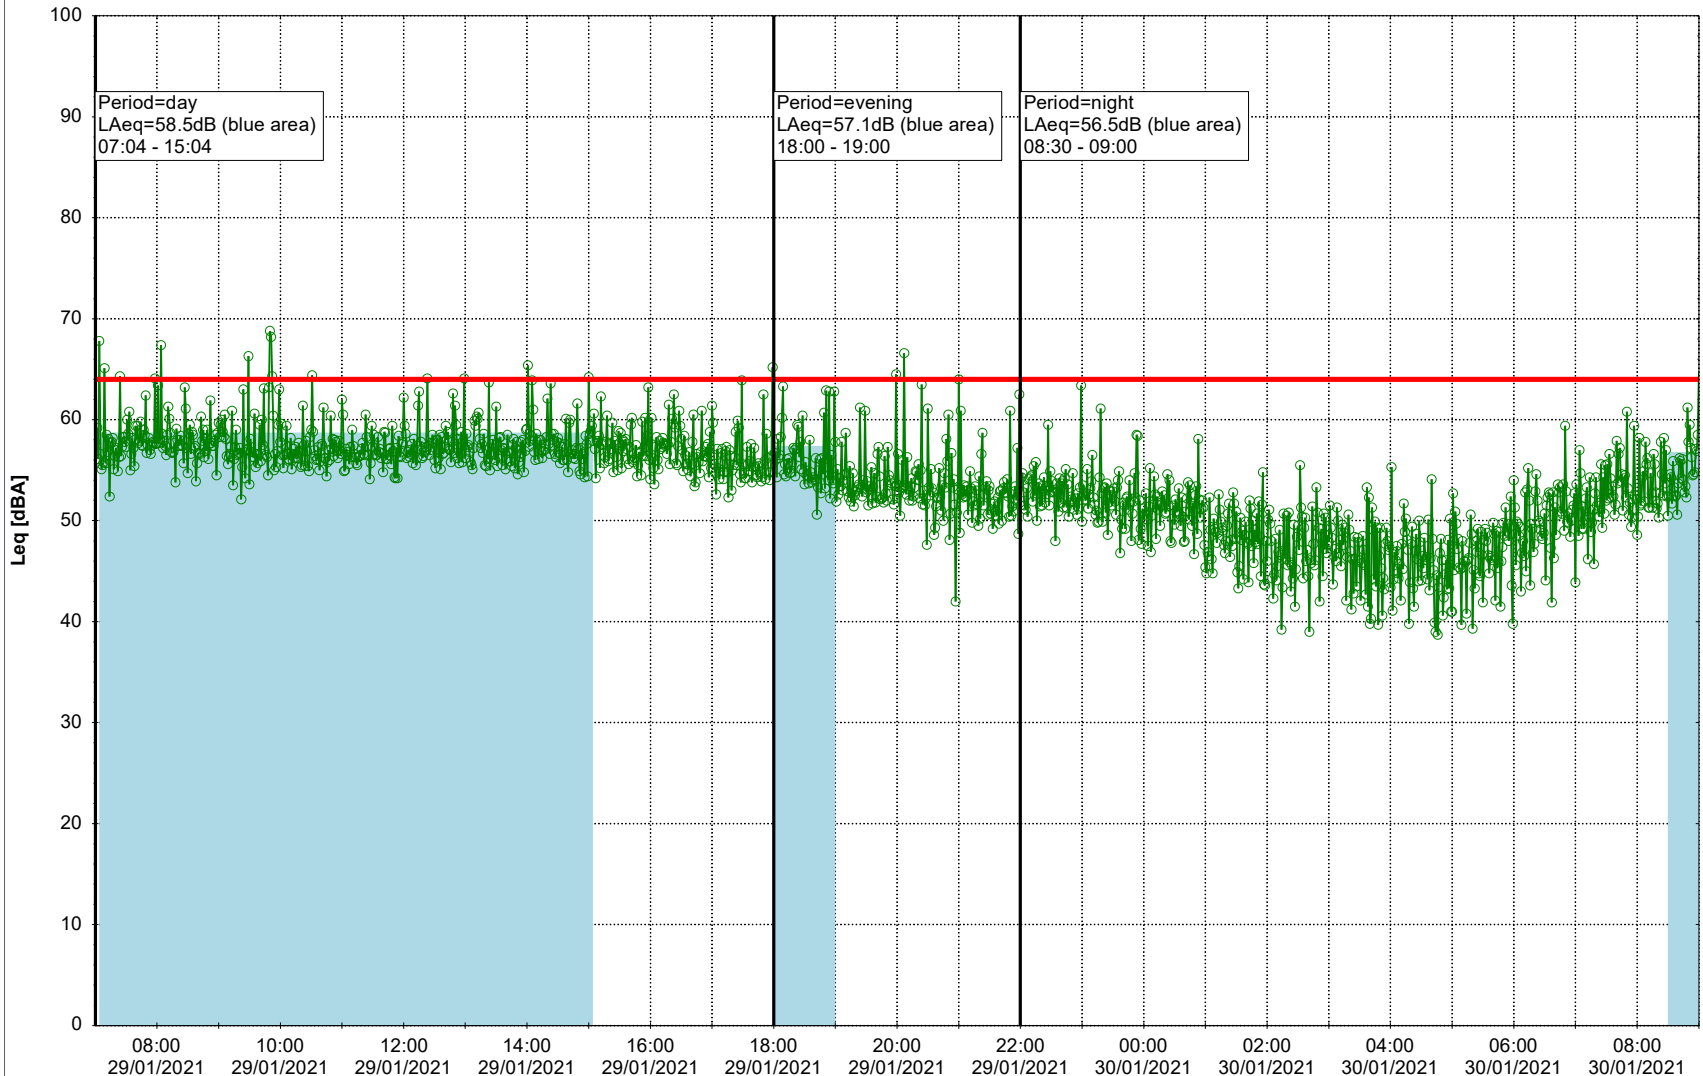

29/01/2021
30/01/2021

Remarks

...

Noise Time Related Diagram

○○○○ GAB_NS01

Project: Kronos Sydhavnen
Construction: Gåsebæk
Location: N-V

30/01/2021
31/01/2021

Noise Time Related Diagram

○○○○ GAB_NS01

Remarks

...

Project: Kronos Sydhavnen
Construction: Gåsebæk
Location: N-V

31/01/2021
01/02/2021

Remarks

...

Noise Time Related Diagram