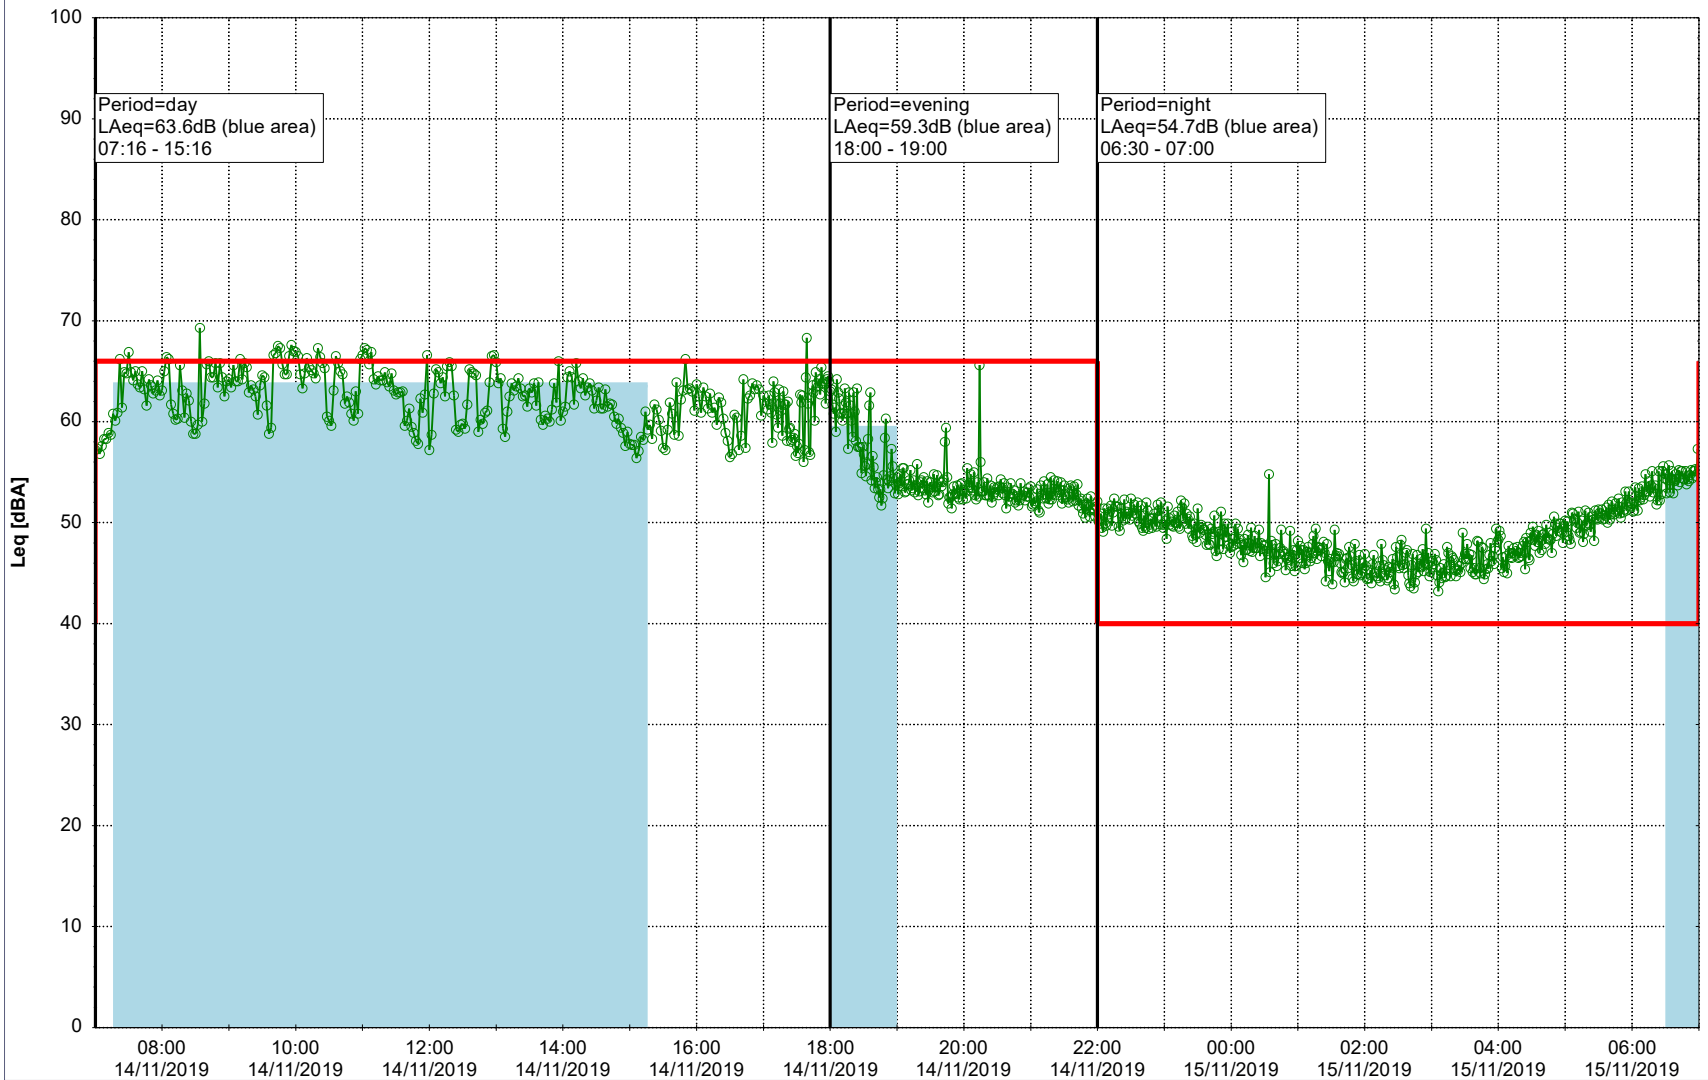

Plan View

Remarks

...

Noise Time Related Diagram

12/11/2019
13/11/2019

SLU_NS01

Project: Kronos Sydhavnen
Construction: Sluseholmen
Location: N-V

Plan View

Remarks

...

Noise Time Related Diagram

14/11/2019
15/11/2019

○○○○ SLU_NS01

Project: Kronos Sydhavnen
Construction: Sluseholmen
Location: N-V

Plan View

Remarks

...

Noise Time Related Diagram

15/11/2019
16/11/2019

○○○ SLU_NS01

Project: Kronos Sydhavnen
Construction: Sluseholmen
Location: N-V

Plan View

Remarks

...

Noise Time Related Diagram

16/11/2019
17/11/2019

SLU_NS01

Project: Kronos Sydhavnen
Construction: Sluseholmen
Location: N-V

Plan View

Remarks

...

Noise Time Related Diagram