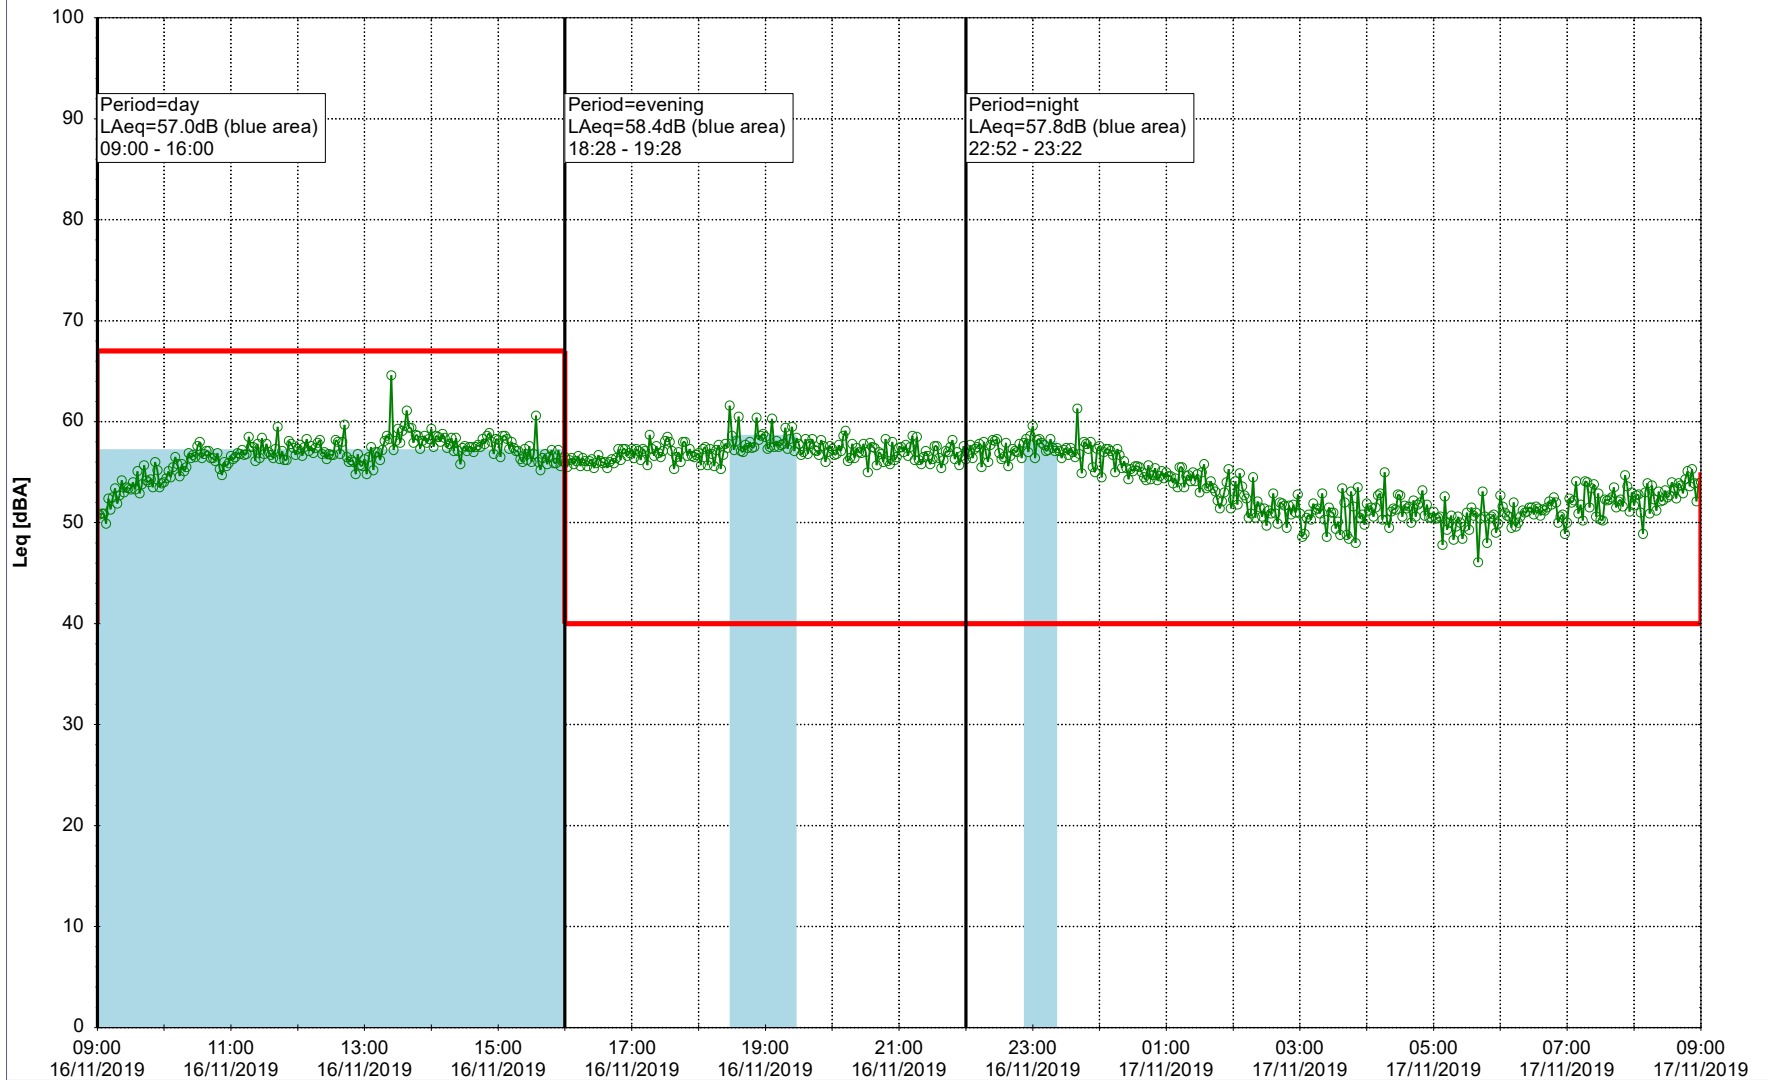

...

Noise Time Related Diagram

15/11/2019
16/11/2019

○○○ SLU_NS01

Project: Kronos Sydhavnen
Construction: Sluseholmen
Location: N-V

Plan View

Remarks

...

Noise Time Related Diagram

16/11/2019
17/11/2019

SLU_NS01

Project: Kronos Sydhavnen
Construction: Sluseholmen
Location: N-V

Plan View

Remarks

...

Noise Time Related Diagram