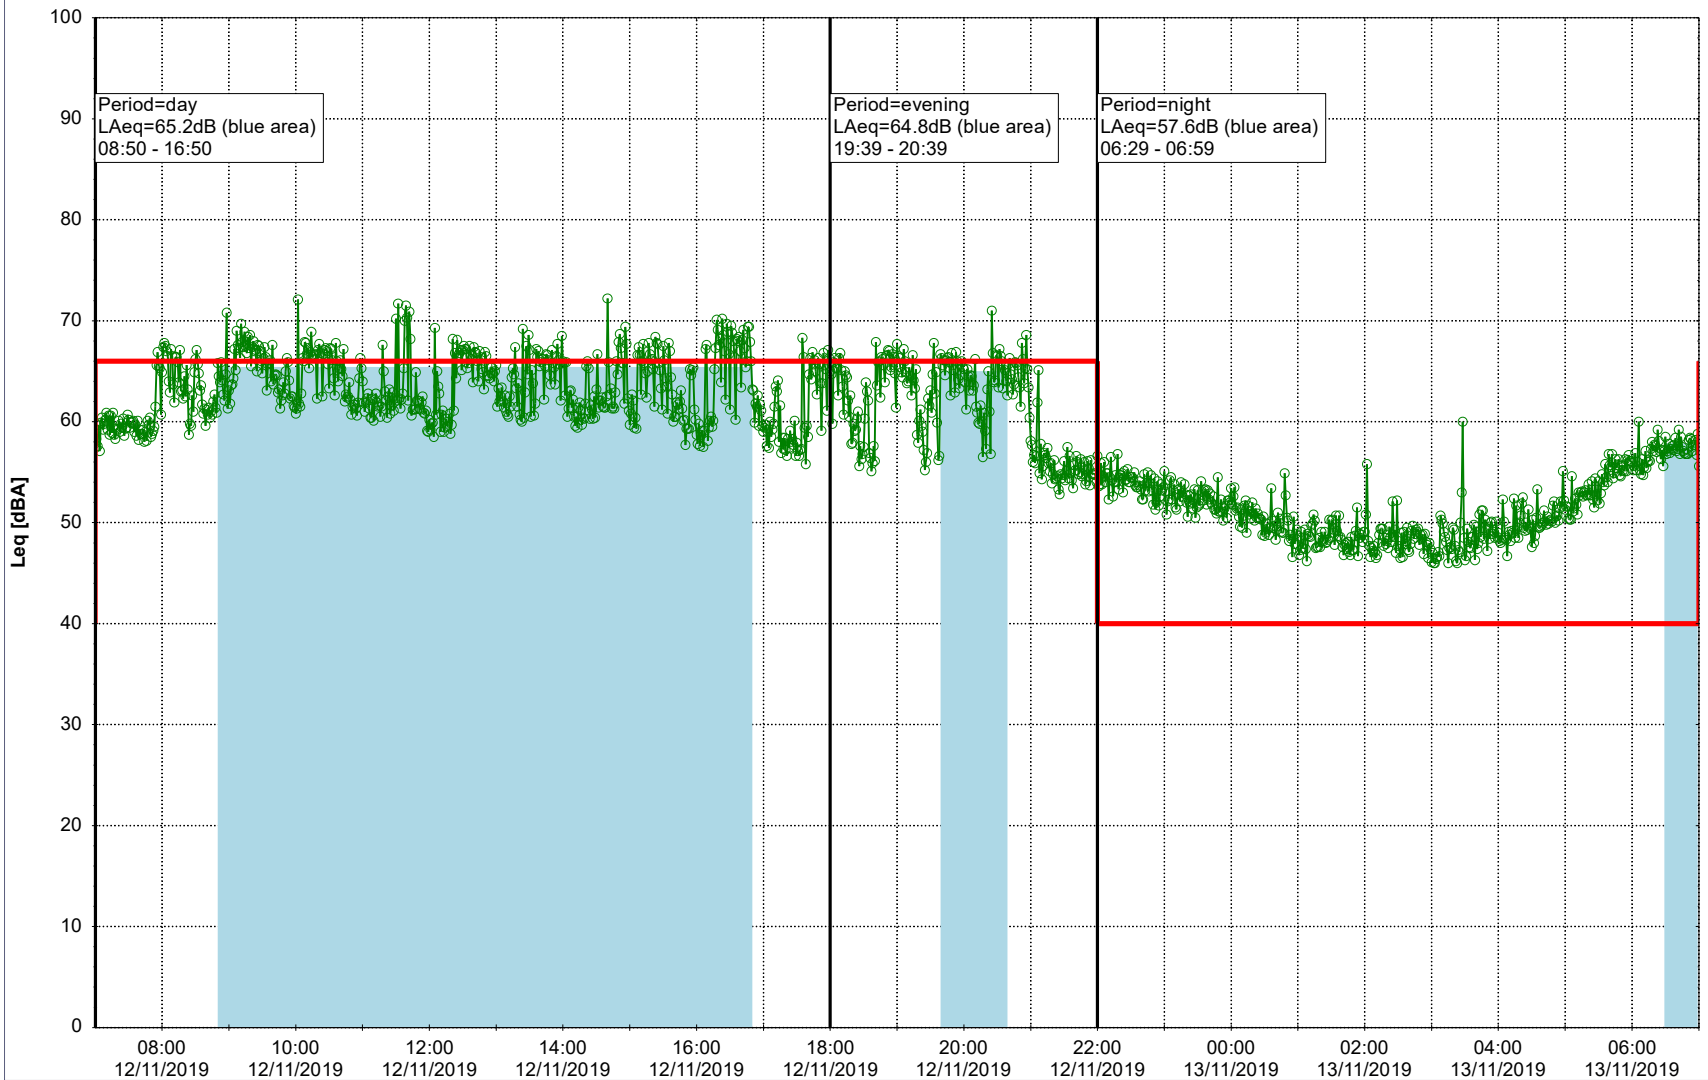

Plan View

Remarks

...

Noise Time Related Diagram

12/11/2019
13/11/2019

SLU_NS01

Project: Kronos Sydhavnen
Construction: Sluseholmen
Location: N-V

Plan View

Remarks

...

Noise Time Related Diagram

14/11/2019
15/11/2019

○○○○ SLU_NS01

Project: Kronos Sydhavnen
Construction: Sluseholmen
Location: N-V

Plan View

Remarks

...

Noise Time Related Diagram

15/11/2019
16/11/2019

○○○ SLU_NS01

Project: Kronos Sydhavnen
Construction: Sluseholmen
Location: N-V

Plan View

Remarks

...

Noise Time Related Diagram

16/11/2019
17/11/2019

SLU_NS01

Project: Kronos Sydhavnen
Construction: Sluseholmen
Location: N-V

Plan View

Remarks

...

Noise Time Related Diagram