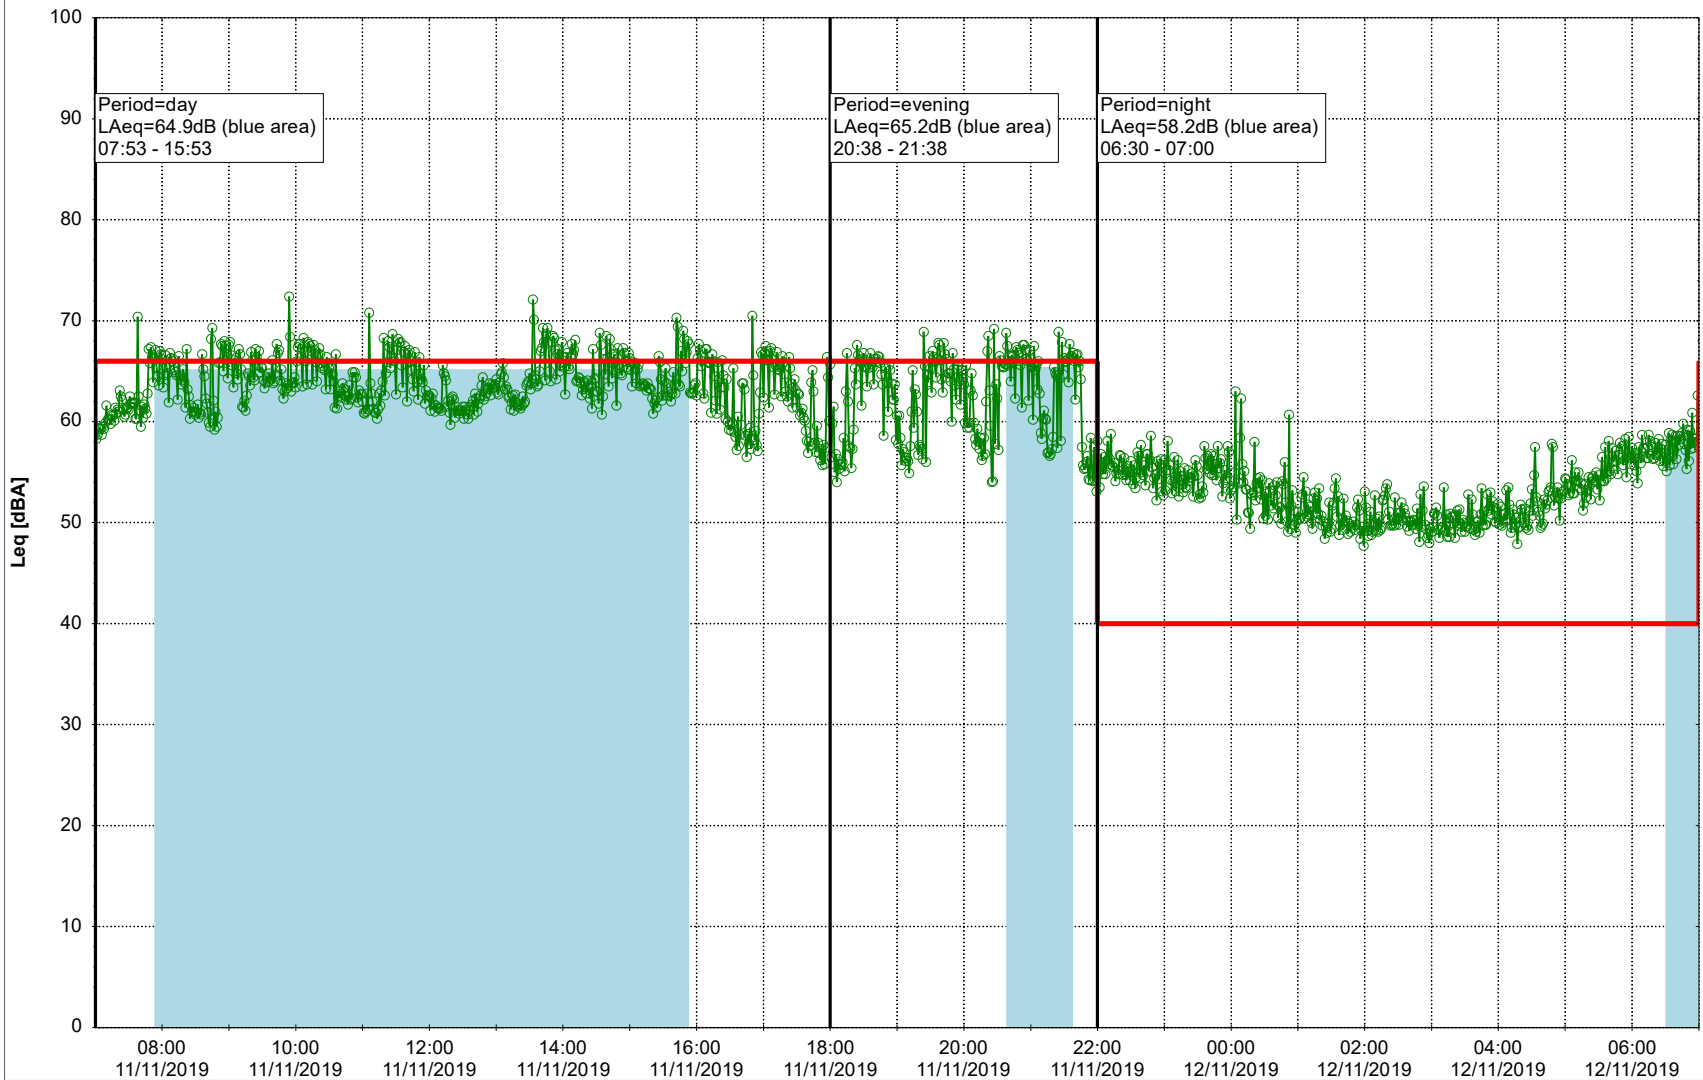

Project: Kronos Sydhavnen
Construction: Sluseholmen
Location: N-V

Plan View

Remarks

...

Noise Time Related Diagram

11/11/2019
12/11/2019

○○○ SLU_NS01

Project: Kronos Sydhavnen
Construction: Sluseholmen
Location: N-V

Plan View

Remarks

...

Noise Time Related Diagram

12/11/2019
13/11/2019

SLU_NS01

Project: Kronos Sydhavnen
Construction: Sluseholmen
Location: N-V

Plan View

...

Noise Time Related Diagram

15/11/2019
16/11/2019

○○○ SLU_NS01

Project: Kronos Sydhavnen
Construction: Sluseholmen
Location: N-V

Plan View

Remarks

...

Noise Time Related Diagram

16/11/2019
17/11/2019

SLU_NS01

Project: Kronos Sydhavnen
Construction: Sluseholmen
Location: N-V

Plan View

Remarks

...

Noise Time Related Diagram