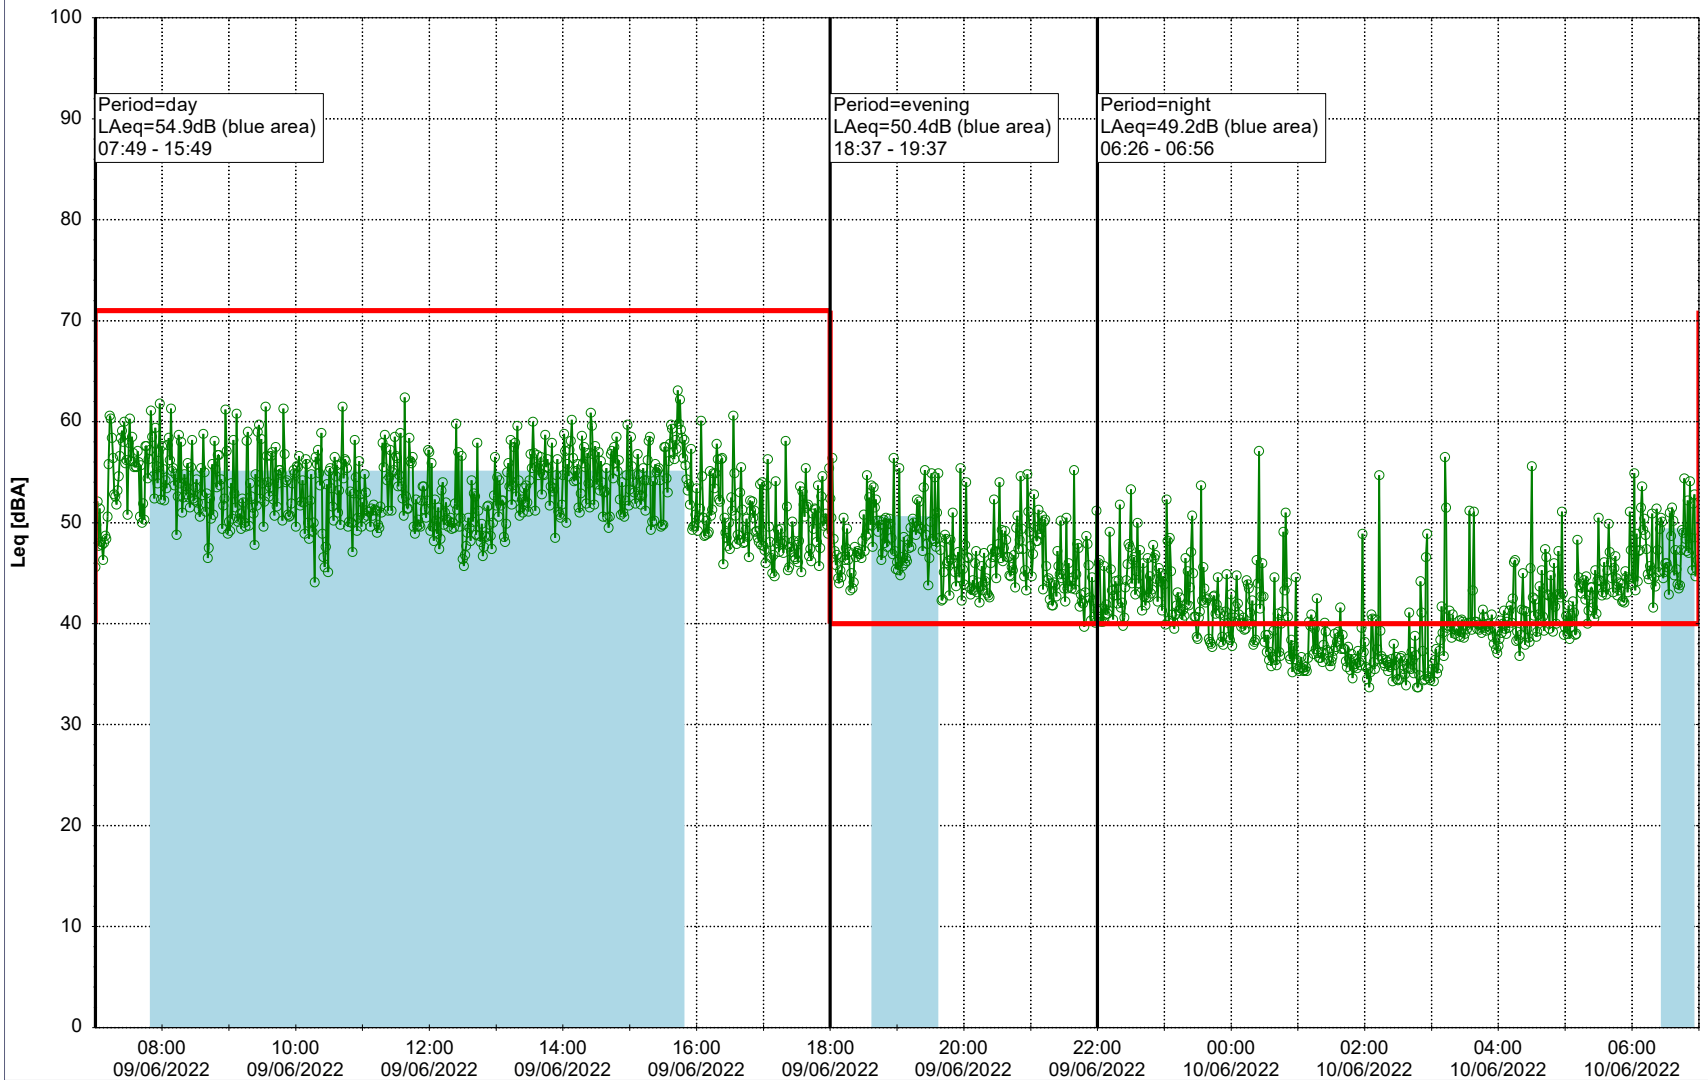

Project: Kronos Sydhavnen
Construction: Ny Ellebjerg
Location: N-V

Plan View

Remarks

...

Noise Time Related Diagram

09/06/2022

10/06/2022

○ NEL_NS01

Project: Kronos Sydhavnen
Construction: Ny Ellebjerg
Location: N-V

Plan View

Remarks

...

Noise Time Related Diagram

10/06/2022

11/06/2022

○ ○ ○ ○ NEL_NS01

Project: Kronos Sydhavnen
Construction: Ny Ellebjerg
Location: N-V

Plan View

Remarks

...

Noise Time Related Diagram

11/06/2022

12/06/2022

○ ○ ○ ○ NEL_NS01

Project: Kronos Sydhavnen
Construction: Ny Ellebjerg
Location: N-V

12/06/2022
13/06/2022

Plan View

Remarks

...

Noise Time Related Diagram

○ NEL_NS01