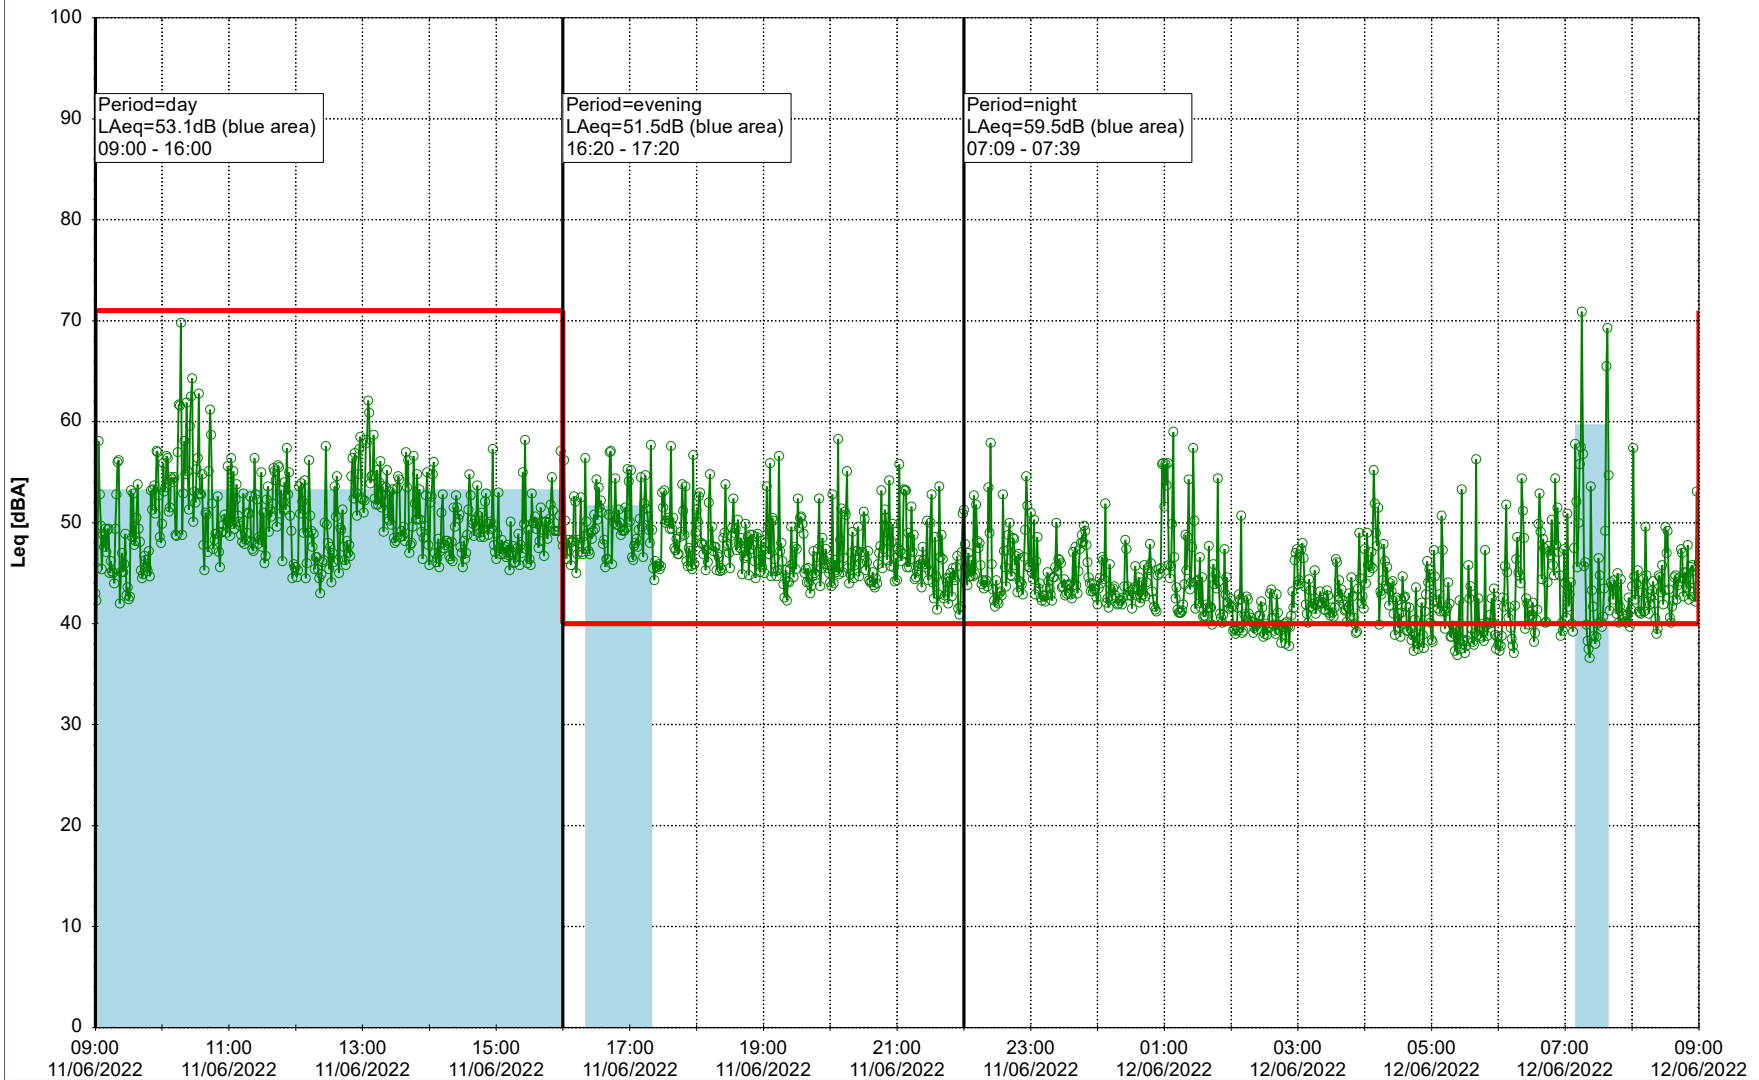

Project: Kronos Sydhavnen
Construction: Ny Ellebjerg
Location: N-V

Plan View

Remarks

...

Noise Time Related Diagram

10/06/2022

11/06/2022

○ ○ ○ ○ NEL_NS01

Project: Kronos Sydhavnen
Construction: Ny Ellebjerg
Location: N-V

Plan View

Remarks

...

Noise Time Related Diagram

11/06/2022

12/06/2022

○ ○ ○ ○ NEL_NS01

Project: Kronos Sydhavnen
Construction: Ny Ellebjerg
Location: N-V

12/06/2022
13/06/2022

Plan View

Remarks

...

Noise Time Related Diagram

○ NEL_NS01