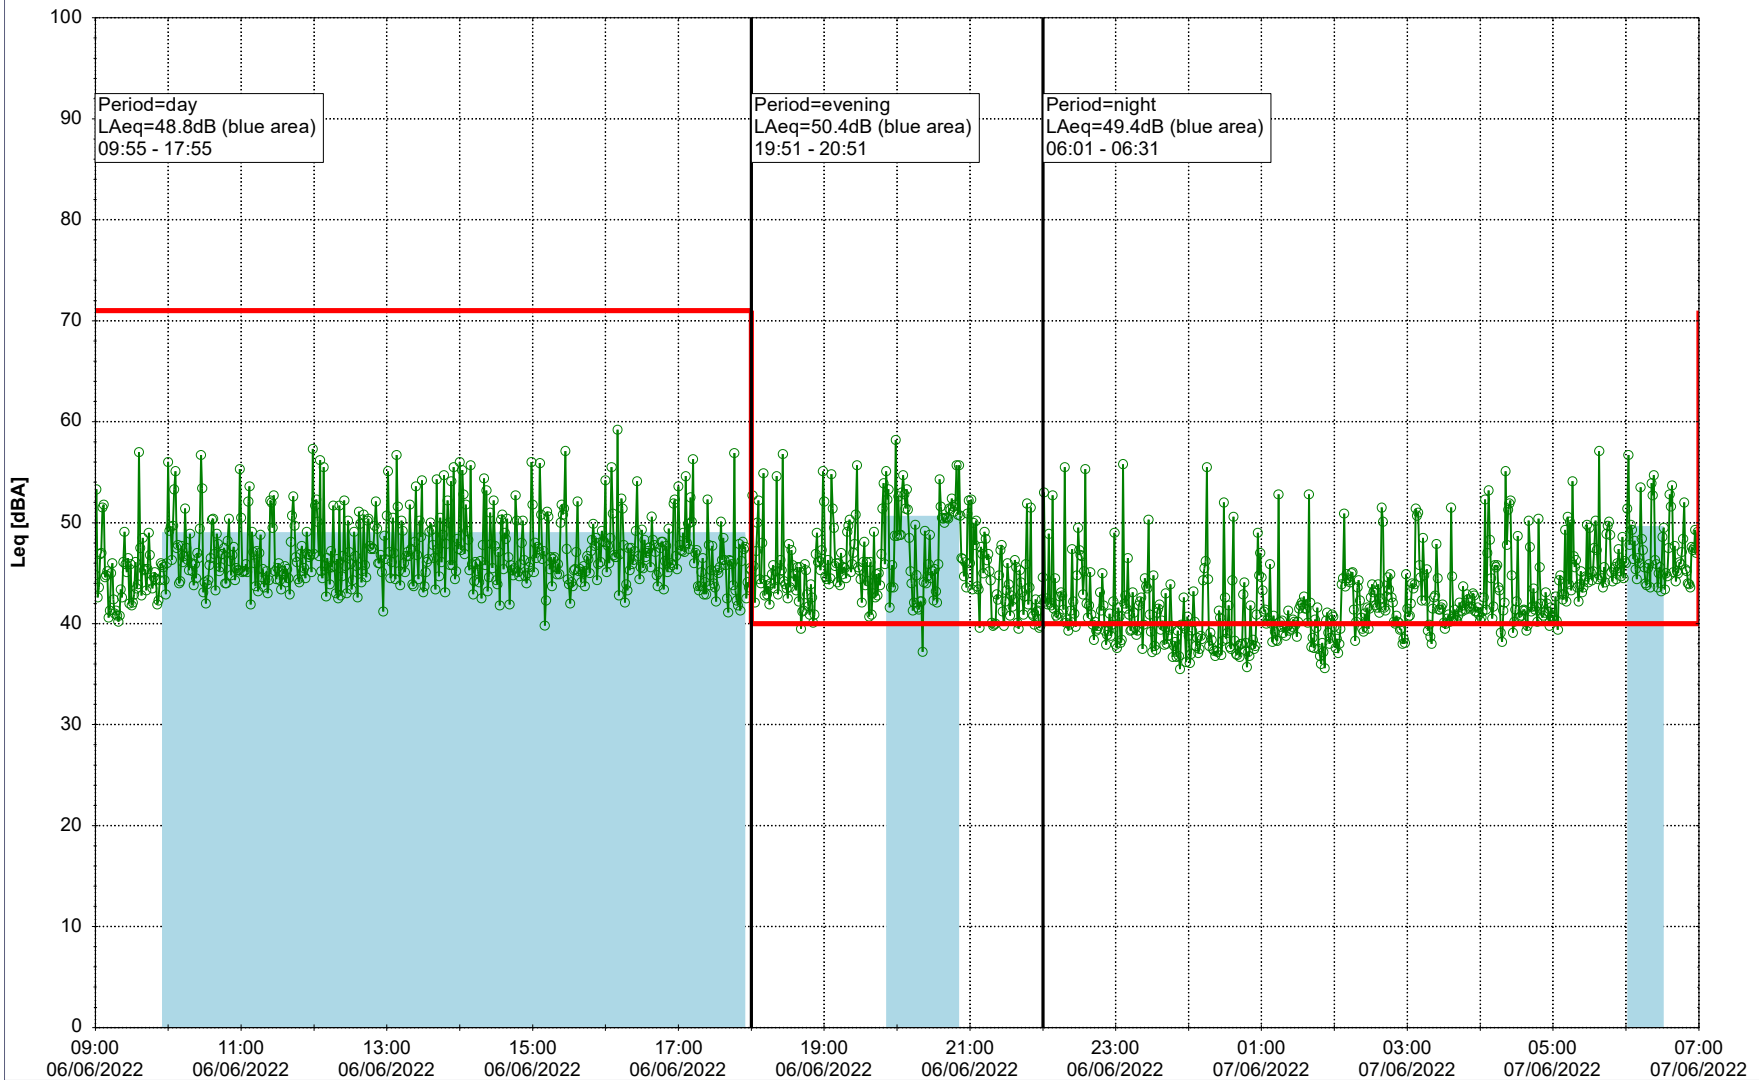

Project: Kronos Sydhavnen
Construction: Ny Ellebjerg
Location: N-V

Plan View

Remarks

...

Noise Time Related Diagram

06/06/2022

07/06/2022

○ ○ ○ ○ NEL_NS01

Project: Kronos Sydhavnen
Construction: Ny Ellebjerg
Location: N-V

Plan View

Remarks

...

Noise Time Related Diagram

07/06/2022

08/06/2022

○ NEL_NS01

Project: Kronos Sydhavnen
Construction: Ny Ellebjerg
Location: N-V

Plan View

Remarks

...

Noise Time Related Diagram

11/06/2022

12/06/2022

○ ○ ○ ○ NEL_NS01

Project: Kronos Sydhavnen
Construction: Ny Ellebjerg
Location: N-V

12/06/2022
13/06/2022

Plan View

Remarks

...

Noise Time Related Diagram

○ NEL_NS01