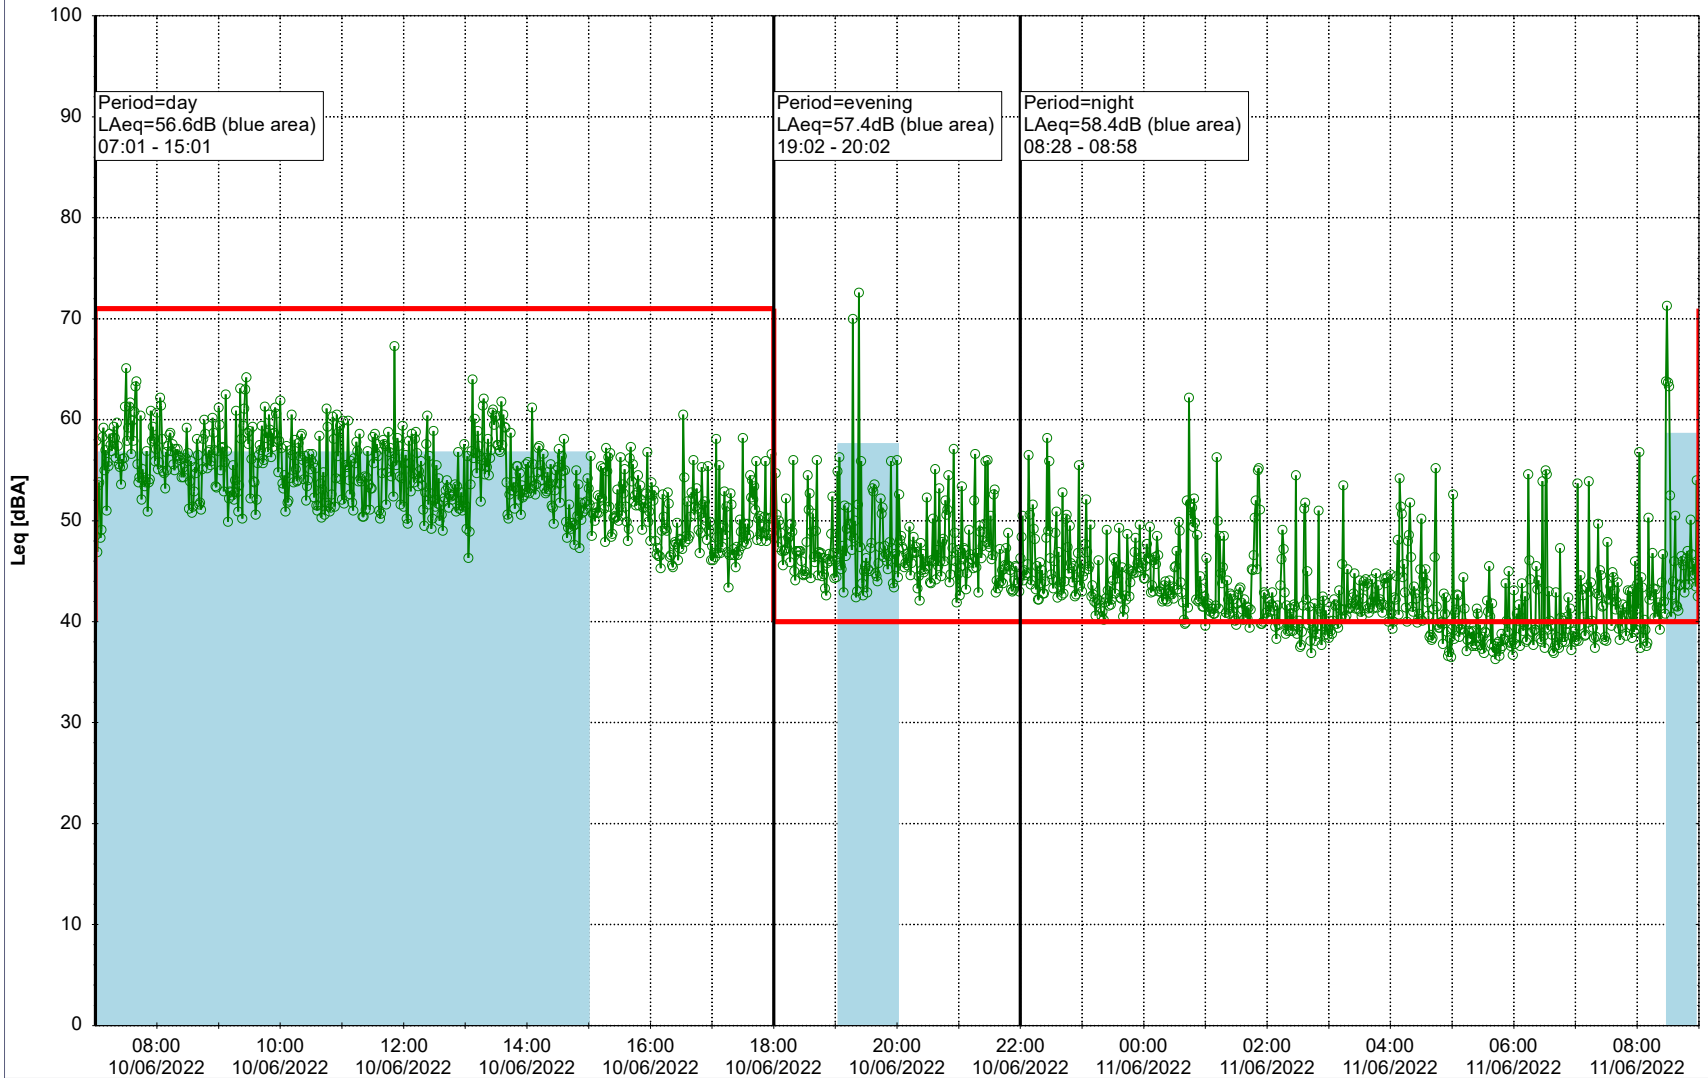

Project: Kronos Sydhavnen
Construction: Ny Ellebjerg
Location: N-V

Plan View

Remarks

...

Noise Time Related Diagram

09/06/2022

10/06/2022

○ NEL_NS01

Project: Kronos Sydhavnen
Construction: Ny Ellebjerg
Location: N-V

Plan View

Remarks

...

Noise Time Related Diagram

10/06/2022

11/06/2022

○ ○ ○ ○ NEL_NS01

Project: Kronos Sydhavnen
Construction: Ny Ellebjerg
Location: N-V

Plan View

Remarks

...

Noise Time Related Diagram

11/06/2022

12/06/2022

○ ○ ○ ○ NEL_NS01

Project: Kronos Sydhavnen
Construction: Ny Ellebjerg
Location: N-V

12/06/2022
13/06/2022

Plan View

Remarks

...

Noise Time Related Diagram

○ NEL_NS01