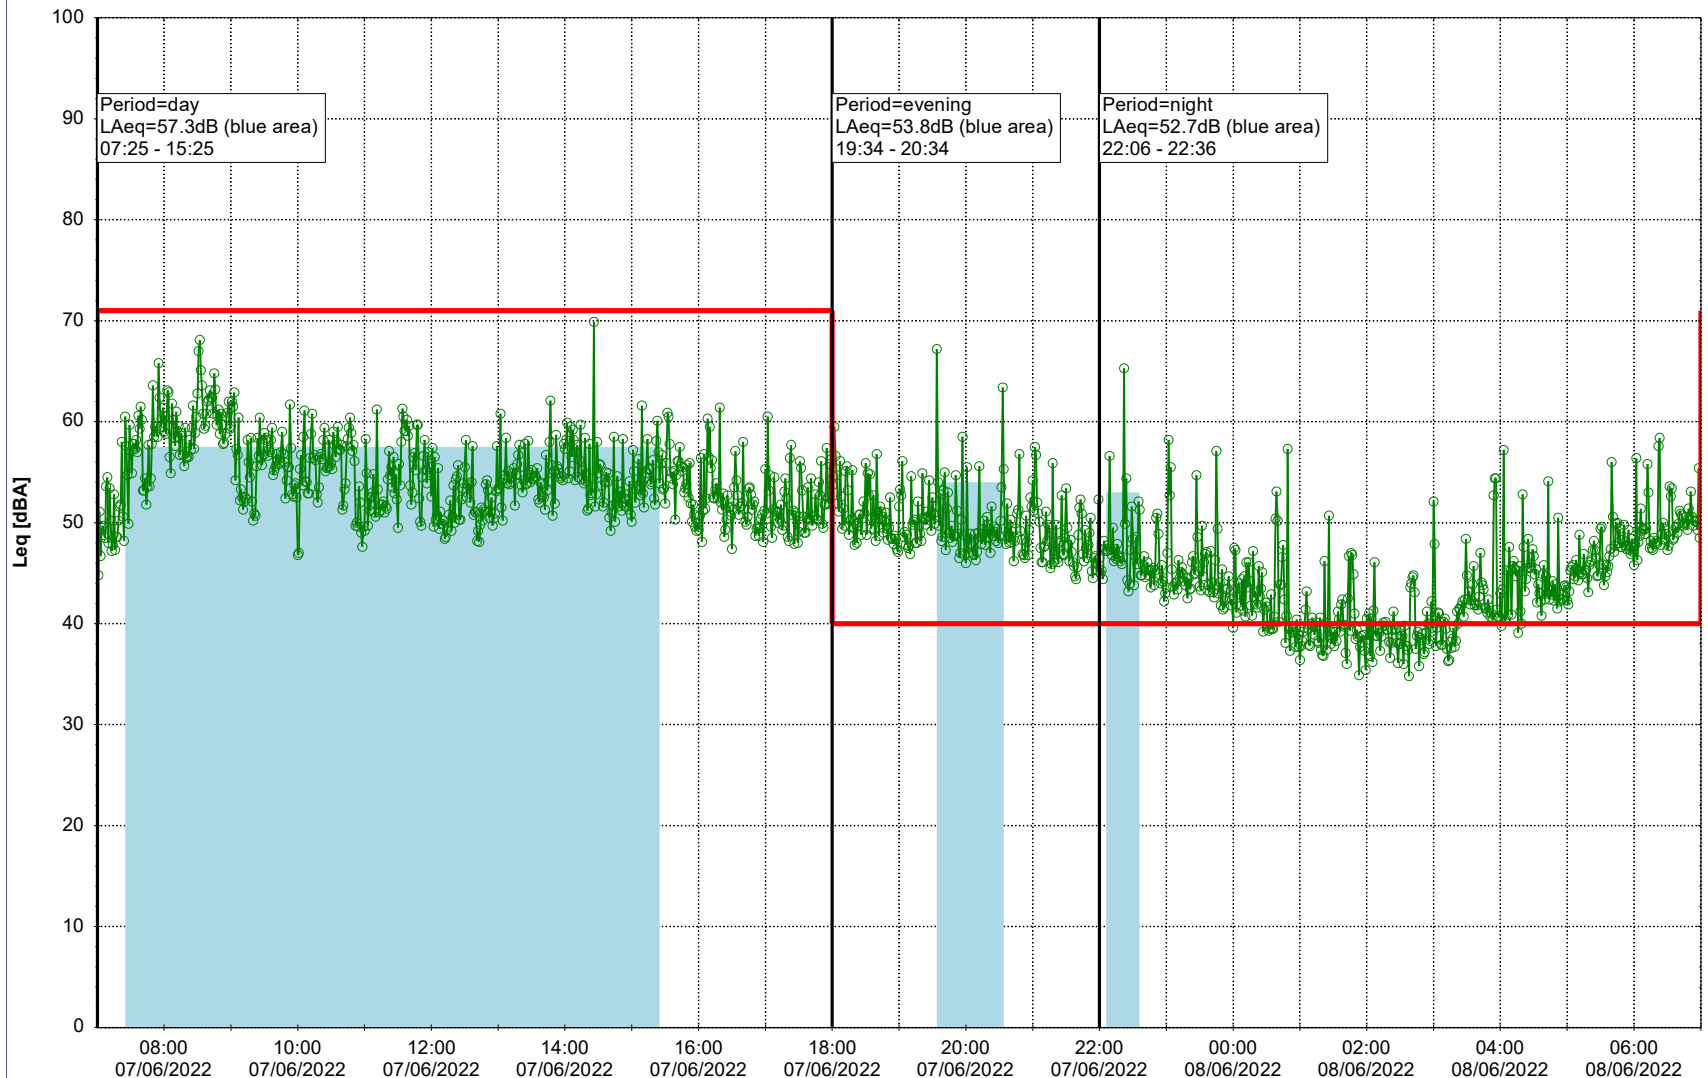

Project: Kronos Sydhavnen
Construction: Ny Ellebjerg
Location: N-V

Plan View

Remarks

...

Noise Time Related Diagram

07/06/2022

08/06/2022

○ NEL_NS01

Project: Kronos Sydhavnen
Construction: Ny Ellebjerg
Location: N-V

Plan View

Remarks

...

Noise Time Related Diagram

08/06/2022

09/06/2022

○○○ NEL_NS01

Project: Kronos Sydhavnen
Construction: Ny Ellebjerg
Location: N-V

Plan View

Remarks

...

Noise Time Related Diagram

11/06/2022

12/06/2022

○ ○ ○ ○ NEL_NS01

Project: Kronos Sydhavnen
Construction: Ny Ellebjerg
Location: N-V

12/06/2022
13/06/2022

Plan View

Remarks

...

Noise Time Related Diagram

○ NEL_NS01