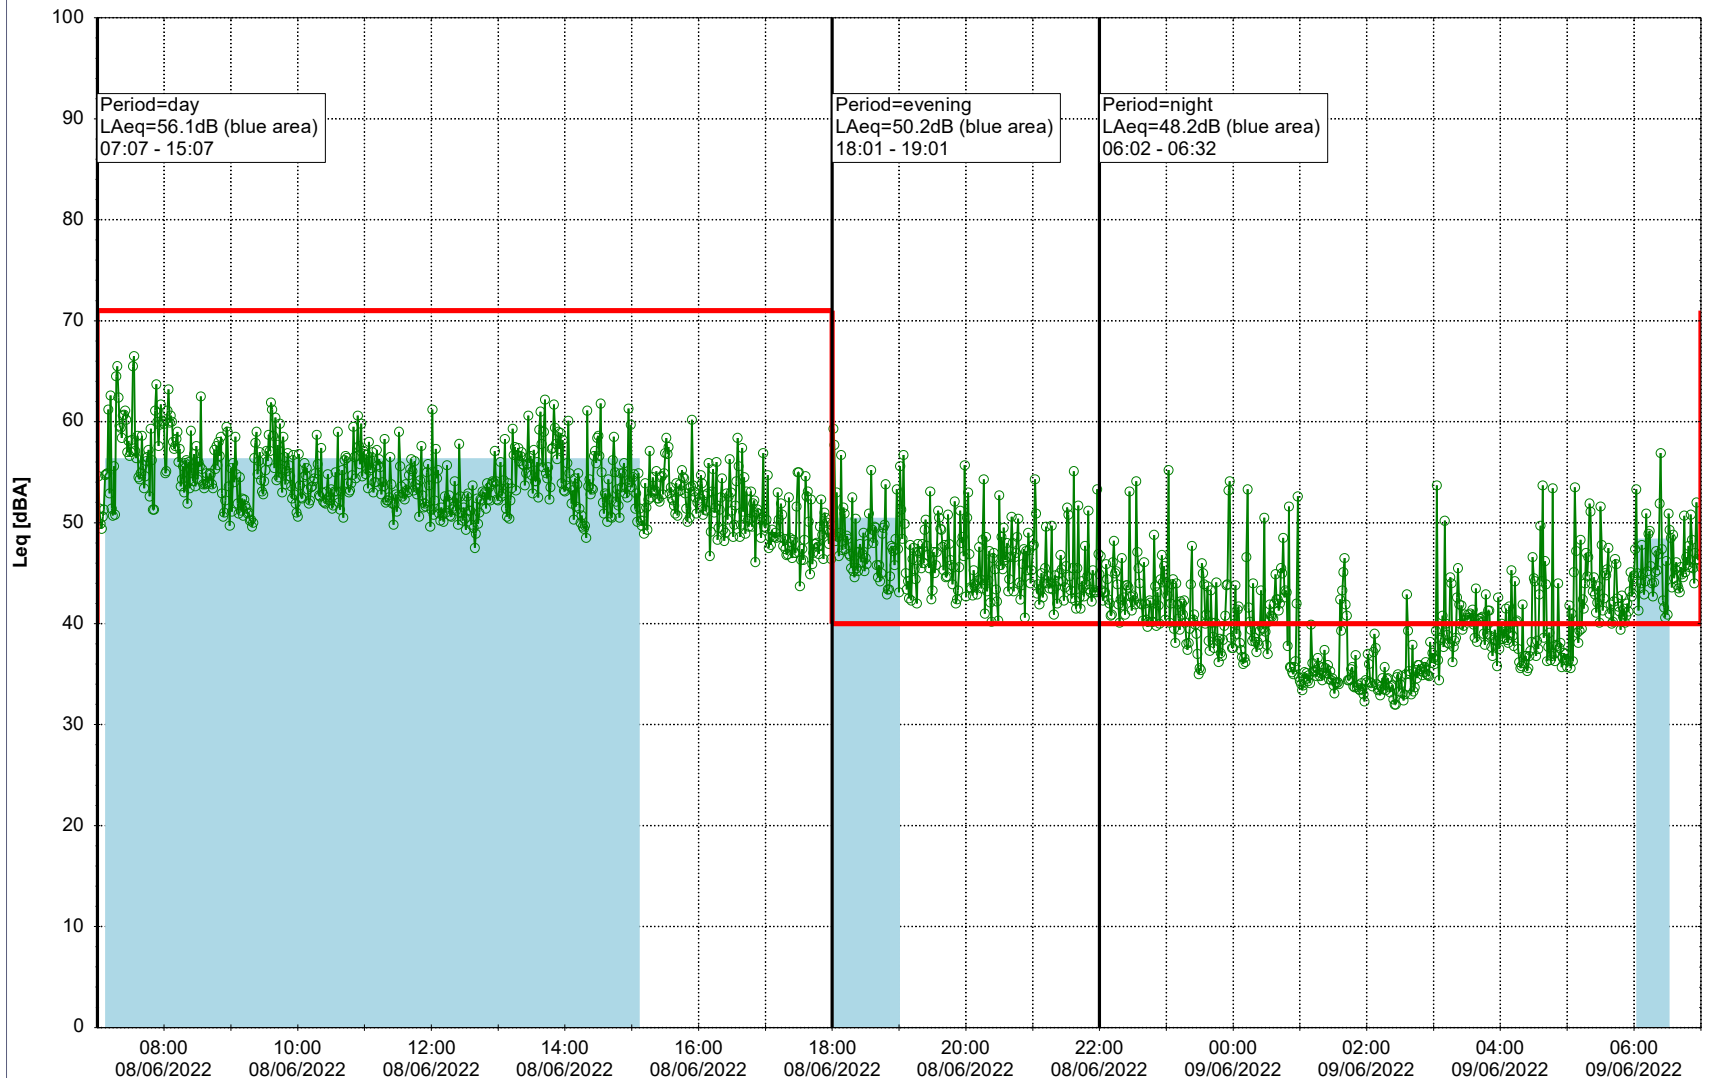

Project: Kronos Sydhavnen
Construction: Ny Ellebjerg
Location: N-V

Plan View

Remarks

...

Noise Time Related Diagram

08/06/2022

09/06/2022

○○○ NEL_NS01

Project: Kronos Sydhavnen
Construction: Ny Ellebjerg
Location: N-V

Plan View

Remarks

...

Noise Time Related Diagram

09/06/2022

10/06/2022

○ NEL_NS01

Project: Kronos Sydhavnen
Construction: Ny Ellebjerg
Location: N-V

Plan View

Remarks

...

Noise Time Related Diagram

10/06/2022

11/06/2022

○ ○ ○ ○ NEL_NS01

Project: Kronos Sydhavnen
Construction: Ny Ellebjerg
Location: N-V

12/06/2022
13/06/2022

Plan View

Remarks

...

Noise Time Related Diagram

○ NEL_NS01