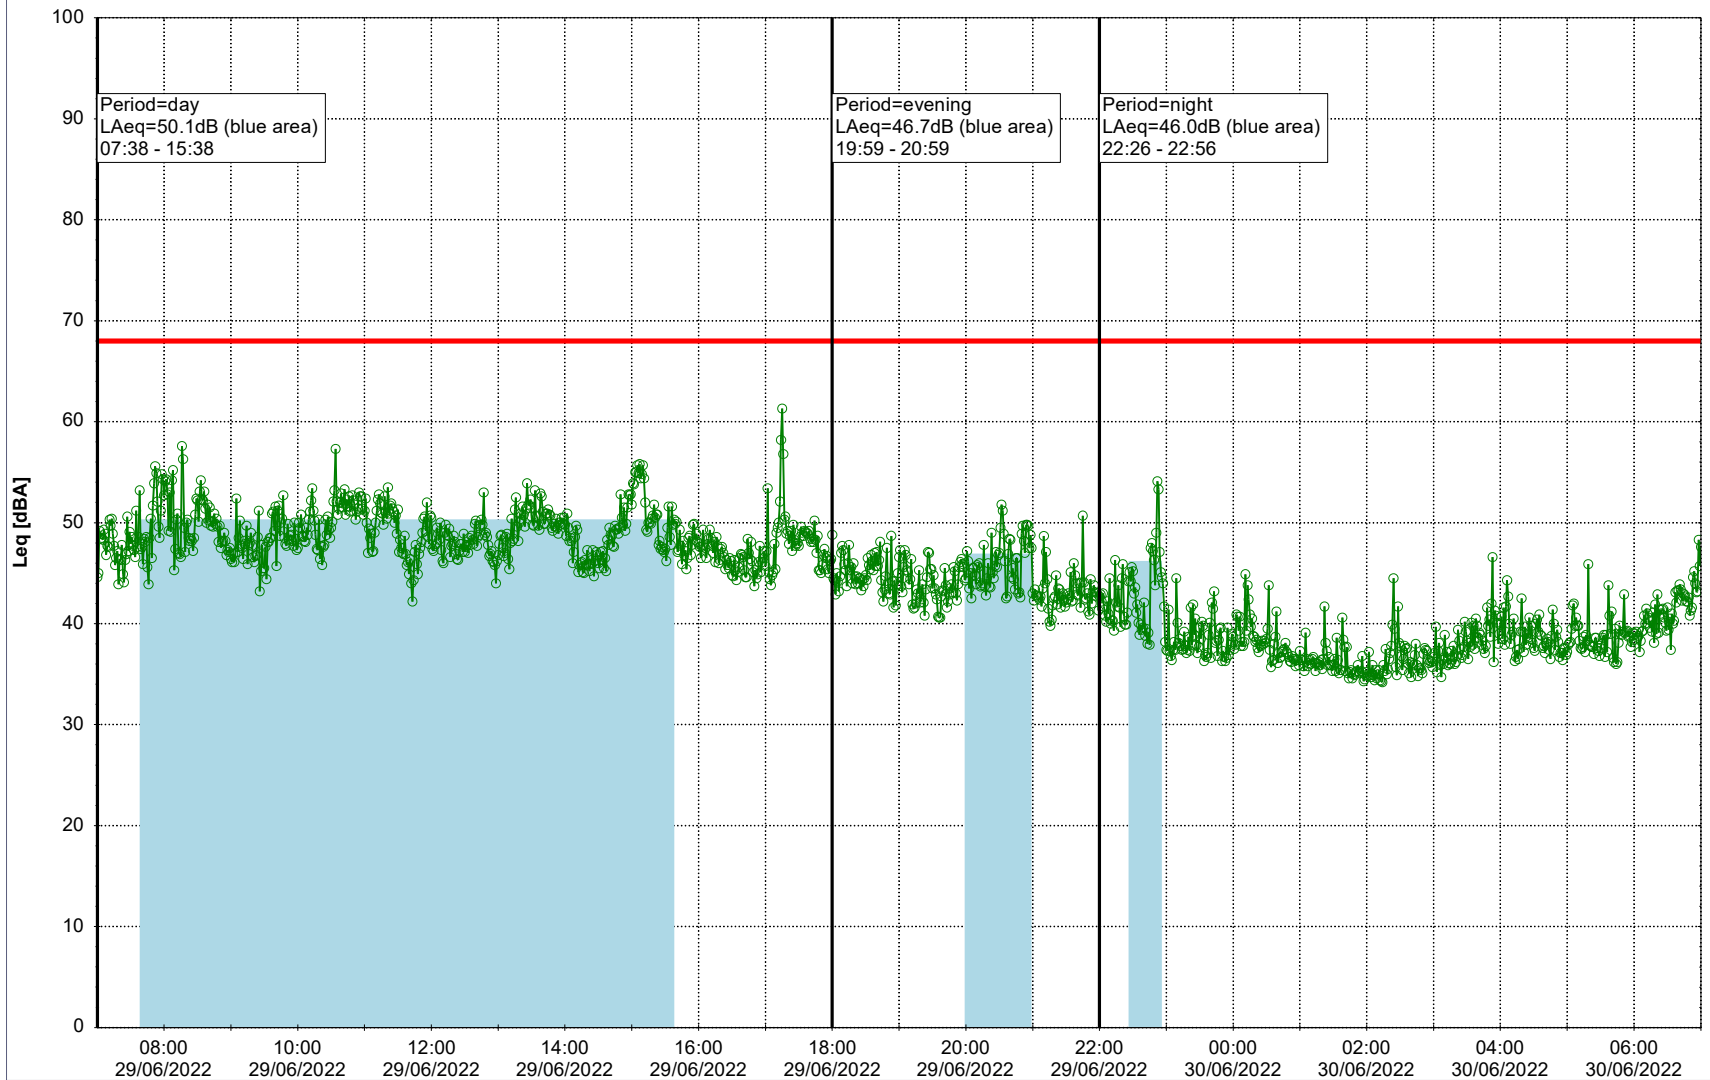

Plan View

Remarks

...

Noise Time Related Diagram

28/06/2022
29/06/2022

○○○○ EBR-OVK_NS02

Project: Kronos Sydhavnen
Construction: Enghave Brygge
Location: N-V

Plan View

Remarks

...

Noise Time Related Diagram

29/06/2022
30/06/2022

○○○○ EBR-OVK_NS02

Project: Kronos Sydhavnen
Construction: Enghave Brygge
Location: N-V

Plan View

Remarks

...

Noise Time Related Diagram

30/06/2022
01/07/2022

○○○○ EBR-OVK_NS02

Project: Kronos Sydhavnen
Construction: Enghave Brygge
Location: N-V

Plan View

EBR-OVK_NS02

Remarks