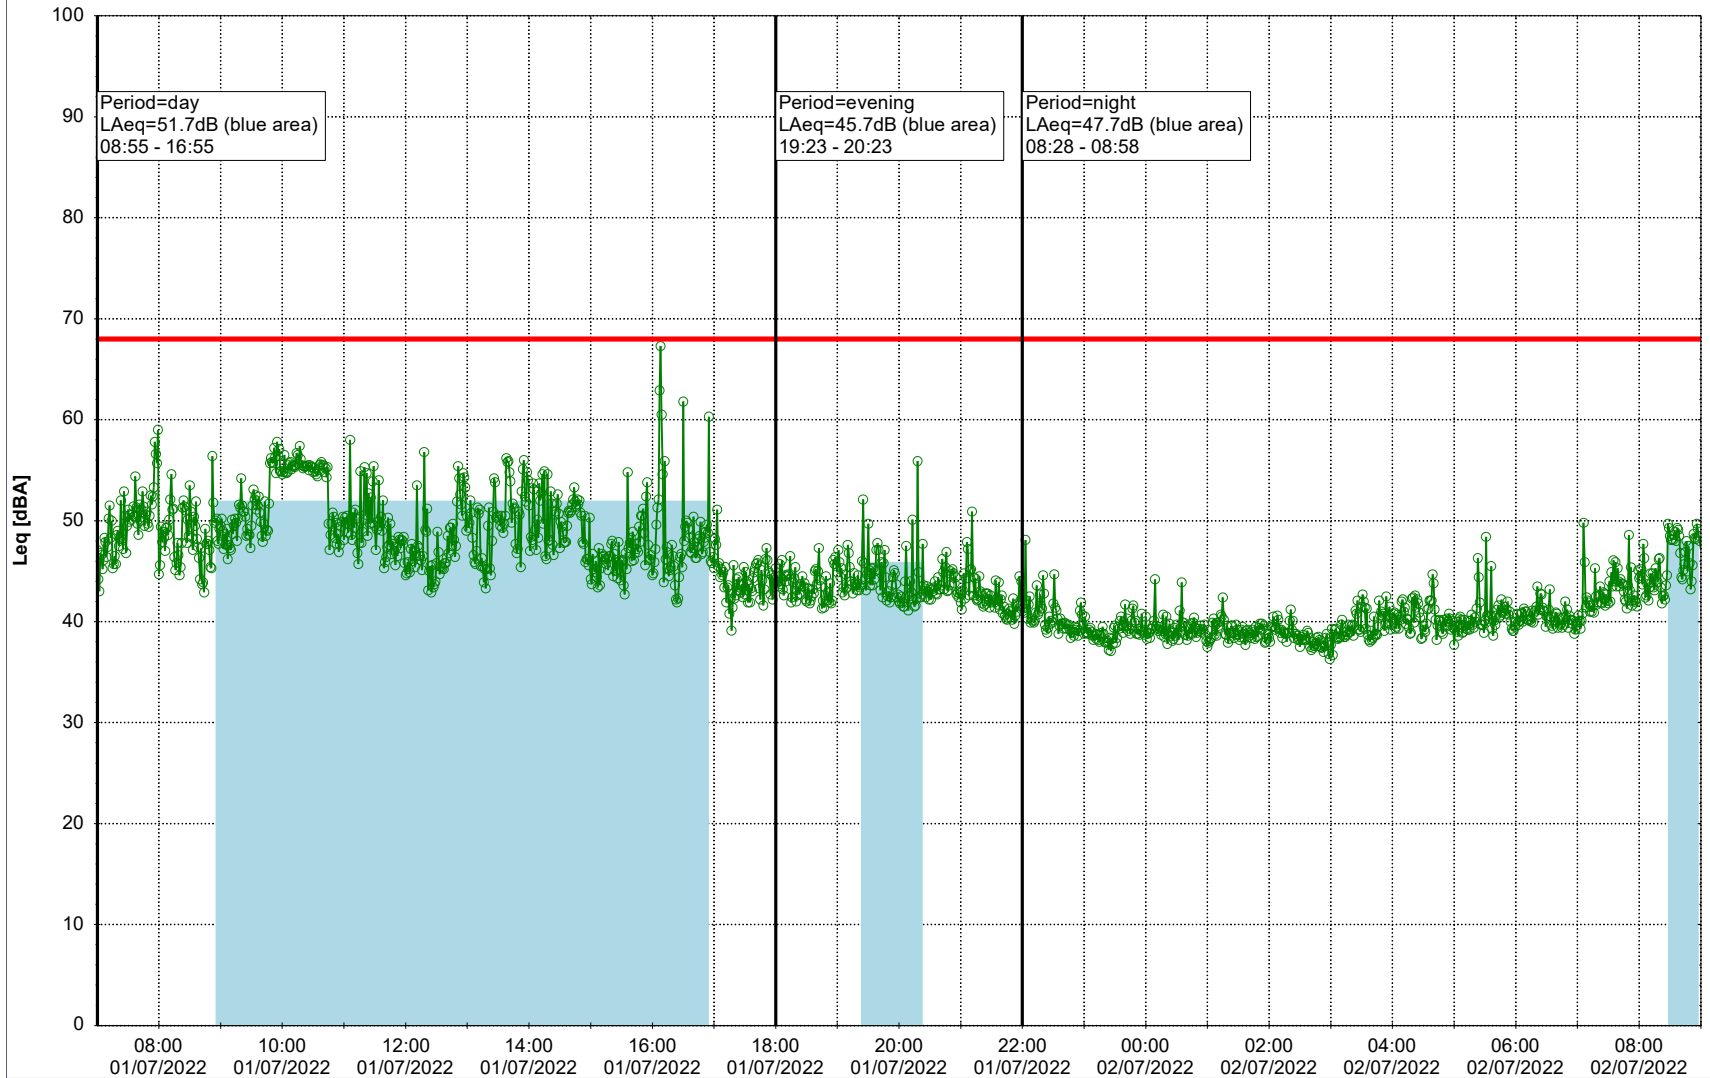

...

Noise Time Related Diagram

30/06/2022
01/07/2022

○○○○ EBR-OVK_NS02

Project: Kronos Sydhavnen
Construction: Enghave Brygge
Location: N-V

Plan View

EBR-OVK_NS02

Remarks

...

Noise Time Related Diagram

01/07/2022
02/07/2022

○○○○ EBR-OVK_NS02

Project: Kronos Sydhavnen
Construction: Enghave Brygge
Location: N-V

Plan View

Remarks

...

Noise Time Related Diagram

02/07/2022
03/07/2022

○○○ EBR-OVK_NS02

Project: Kronos Sydhavnen
Construction: Enghave Brygge
Location: N-V

Plan View

Remarks

...

Noise Time Related Diagram