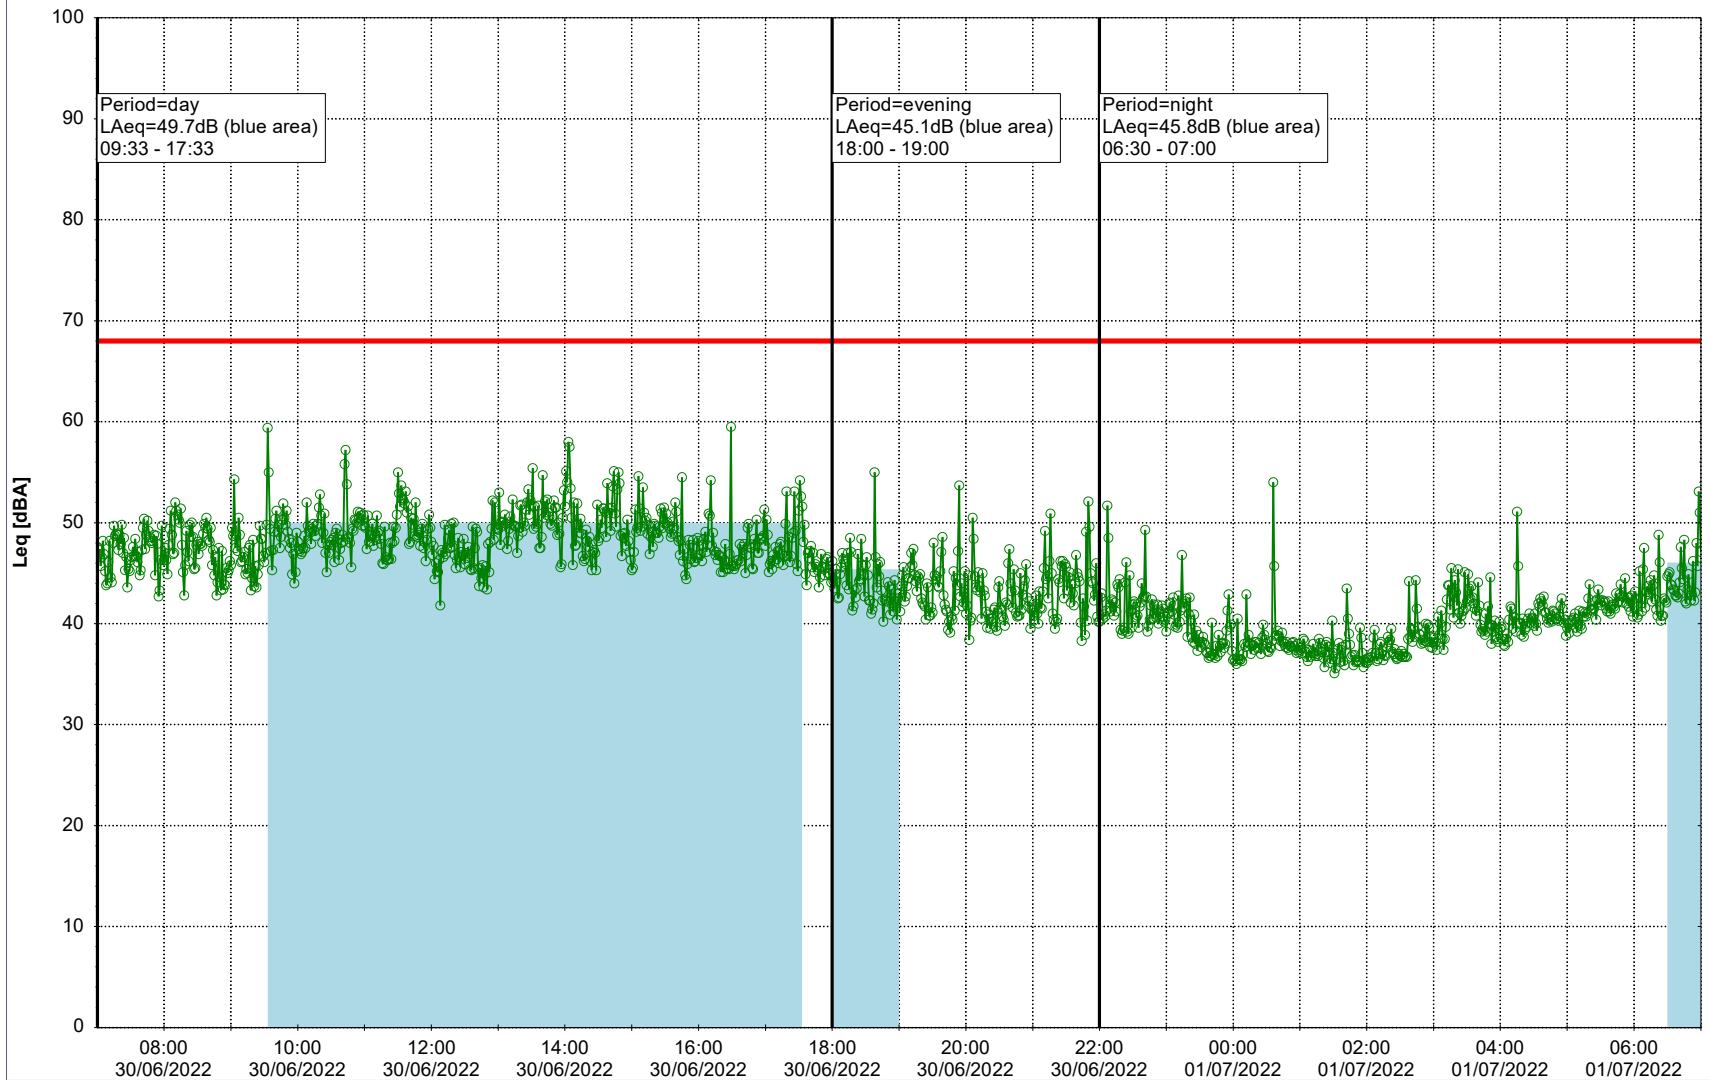

Remarks

...

Noise Time Related Diagram

29/06/2022
30/06/2022

○○○○ EBR-OVK_NS02

Project: Kronos Sydhavnen
Construction: Enghave Brygge
Location: N-V

Plan View

Remarks

...

Noise Time Related Diagram

30/06/2022
01/07/2022

○○○○ EBR-OVK_NS02

Project: Kronos Sydhavnen
Construction: Enghave Brygge
Location: N-V

Plan View

EBR-OVK_NS02

Remarks

...

Noise Time Related Diagram

01/07/2022
02/07/2022

○○○○ EBR-OVK_NS02

Project: Kronos Sydhavnen
Construction: Enghave Brygge
Location: N-V

Plan View

Remarks

...