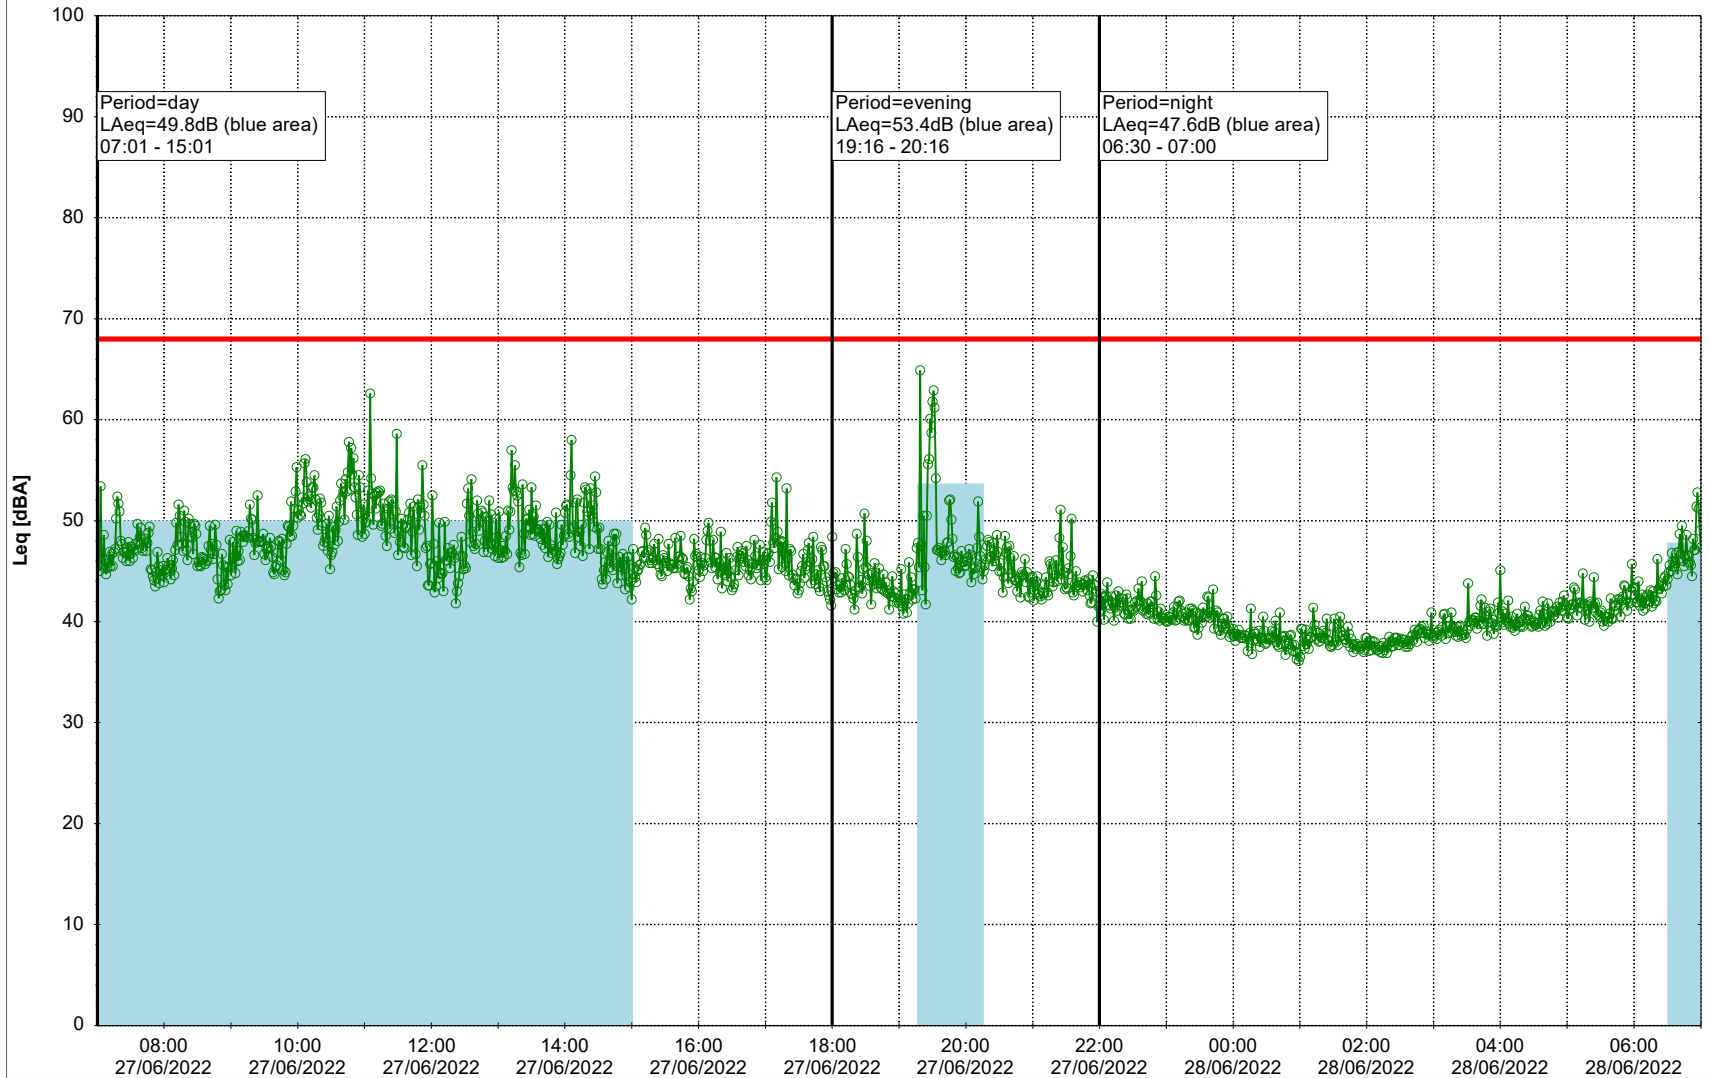

Project: Kronos Sydhavnen
Construction: Enghave Brygge
Location: N-V

Plan View

Remarks

...

Noise Time Related Diagram

27/06/2022
28/06/2022

○○○ EBR-OVK_NS02

Project: Kronos Sydhavnen
Construction: Enghave Brygge
Location: N-V

Plan View

Remarks

...

Noise Time Related Diagram

28/06/2022
29/06/2022

○○○○ EBR-OVK_NS02

Project: Kronos Sydhavnen
Construction: Enghave Brygge
Location: N-V

Plan View

Remarks

...

Noise Time Related Diagram

29/06/2022
30/06/2022

○○○○ EBR-OVK_NS02

Project: Kronos Sydhavnen
Construction: Enghave Brygge
Location: N-V

Plan View

Remarks

...

Noise Time Related Diagram

30/06/2022
01/07/2022

○○○○ EBR-OVK_NS02

Project: Kronos Sydhavnen
Construction: Enghave Brygge
Location: N-V

Plan View

EBR-OVK_NS02

Remarks