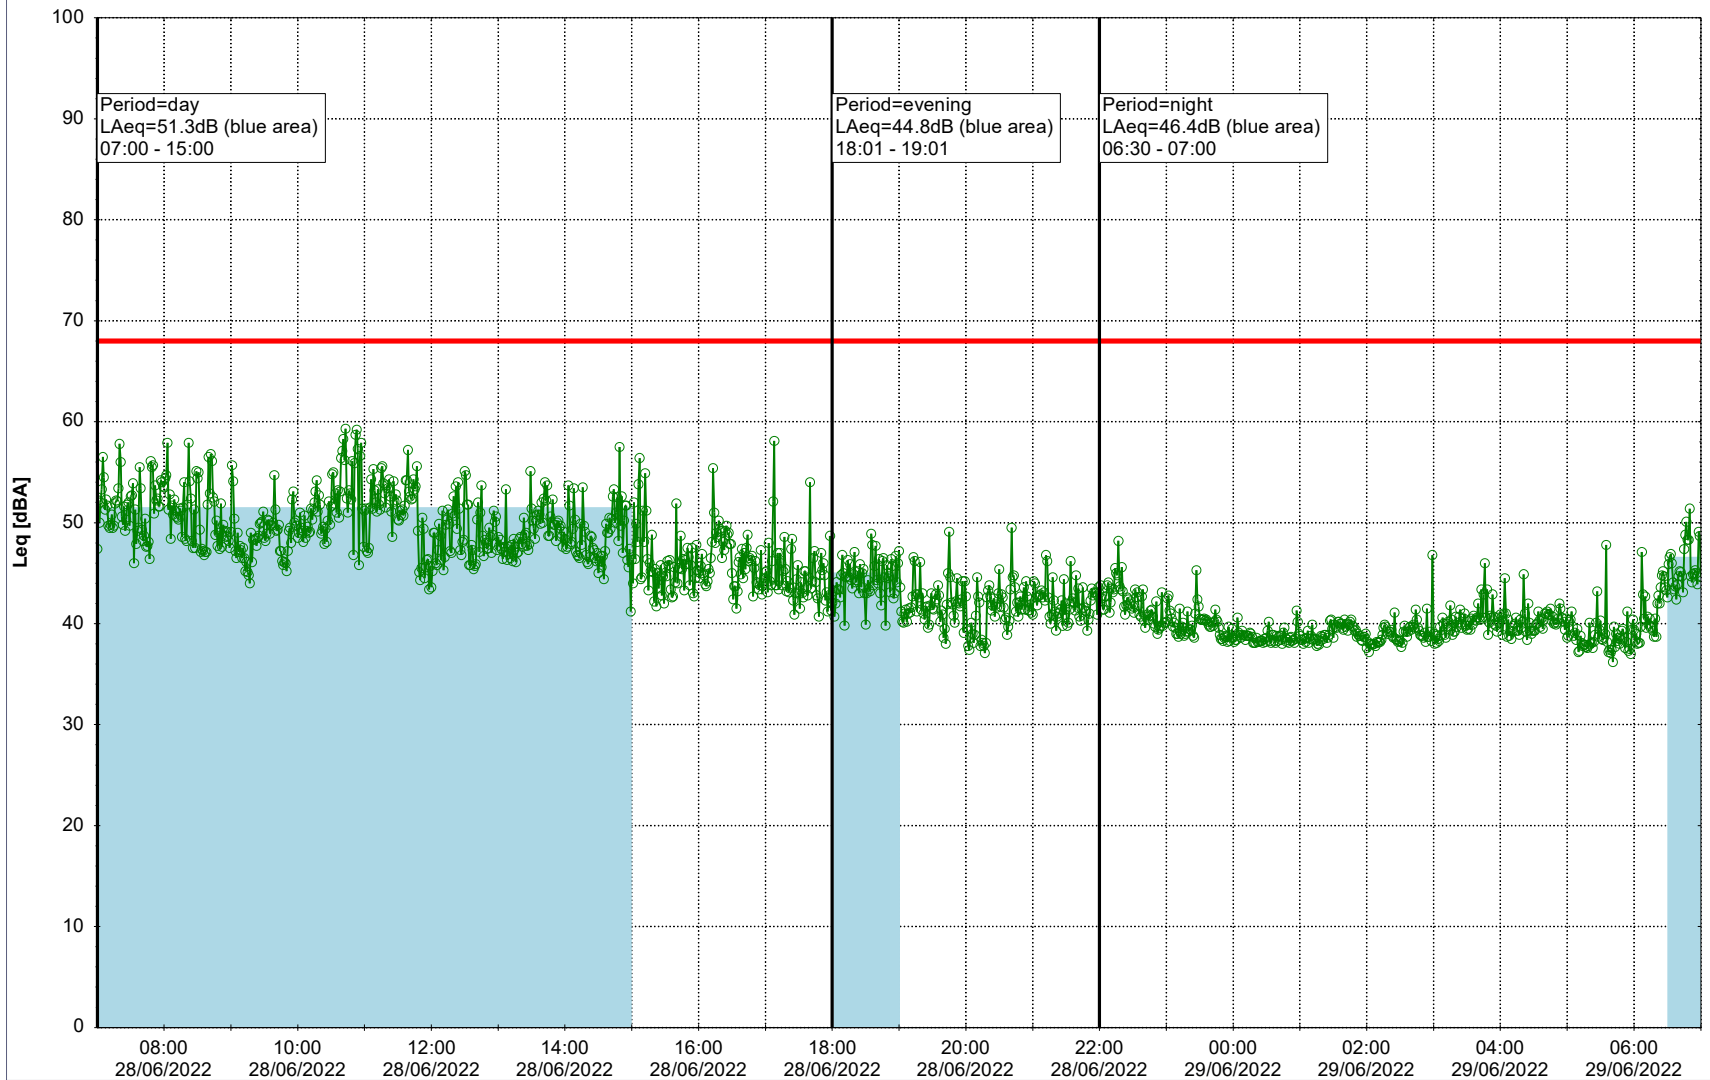

Plan View

Remarks

...

Noise Time Related Diagram

28/06/2022
29/06/2022

○○○○ EBR-OVK_NS02

Project: Kronos Sydhavnen
Construction: Enghave Brygge
Location: N-V

Plan View

Remarks

...

Noise Time Related Diagram

29/06/2022
30/06/2022

○○○○ EBR-OVK_NS02

Project: Kronos Sydhavnen
Construction: Enghave Brygge
Location: N-V

Plan View

Remarks