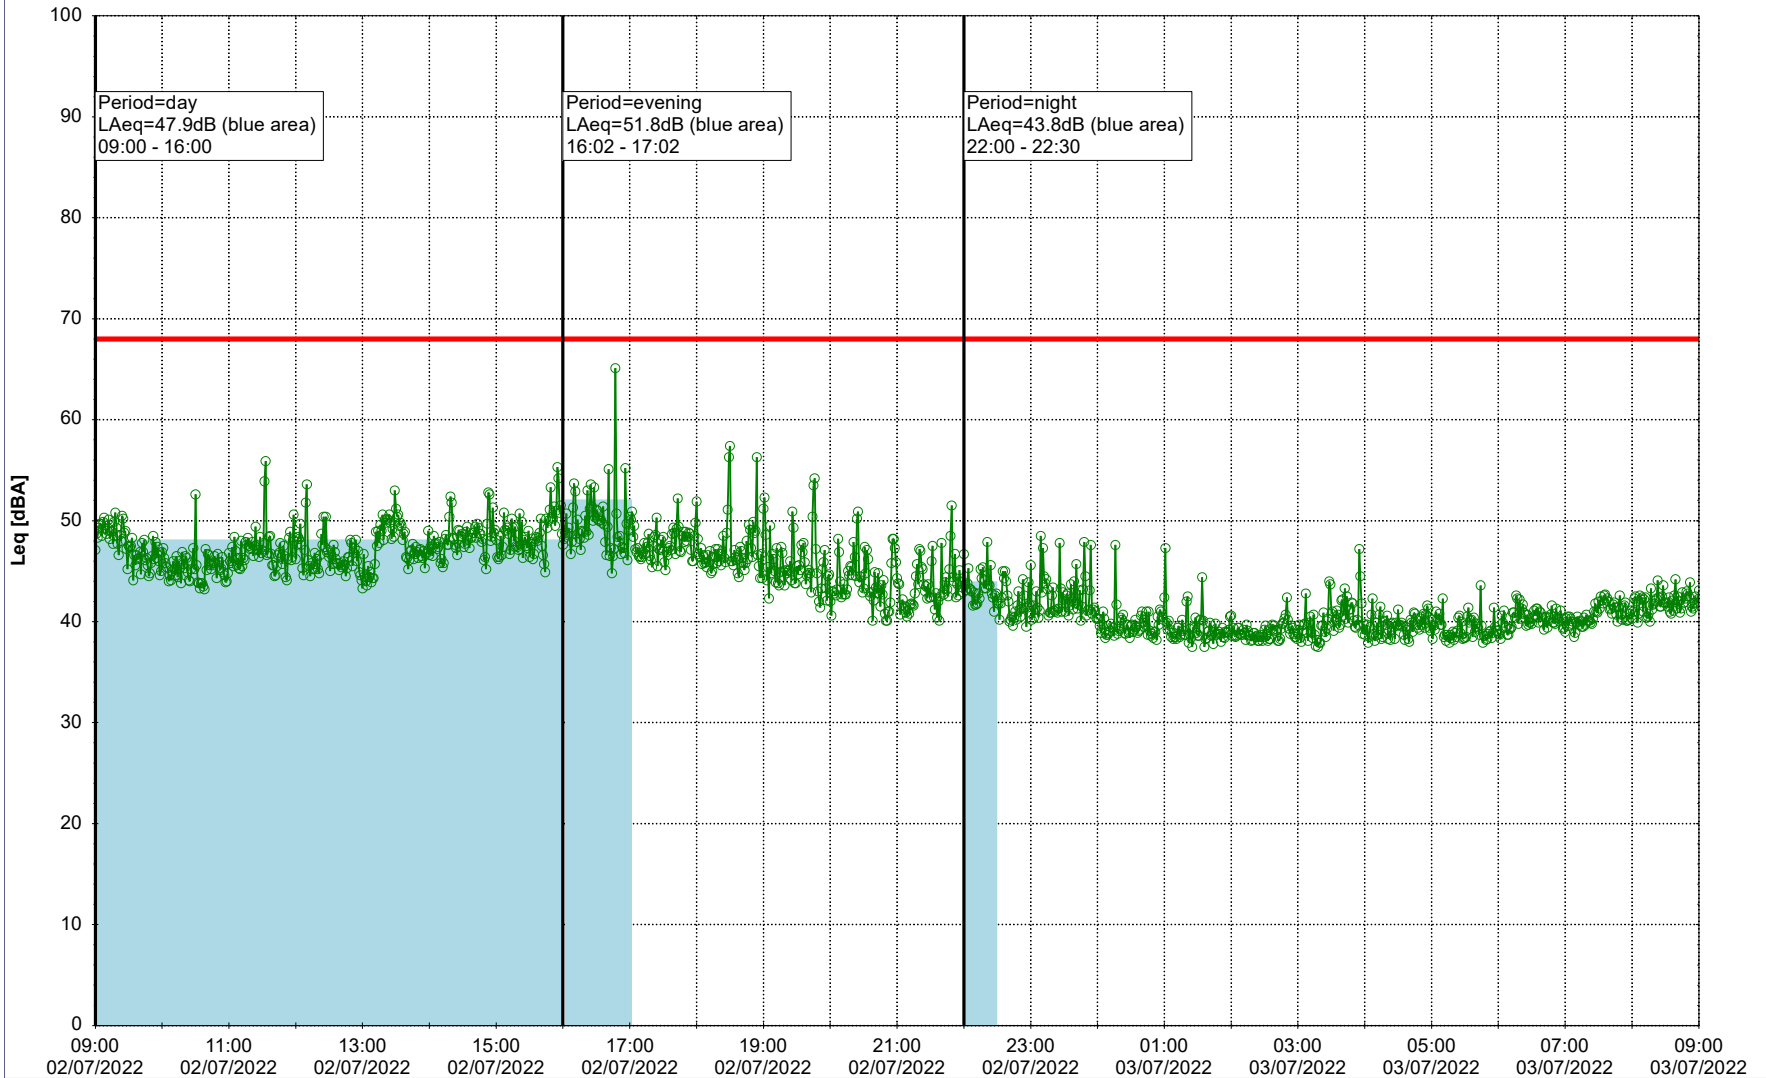

...

Noise Time Related Diagram

01/07/2022
02/07/2022

○○○○ EBR-OVK_NS02

Project: Kronos Sydhavnen
Construction: Enghave Brygge
Location: N-V

Plan View

Remarks

...

Noise Time Related Diagram

02/07/2022
03/07/2022

○○○ EBR-OVK_NS02

Project: Kronos Sydhavnen
Construction: Enghave Brygge
Location: N-V

Plan View

Remarks

...

Noise Time Related Diagram