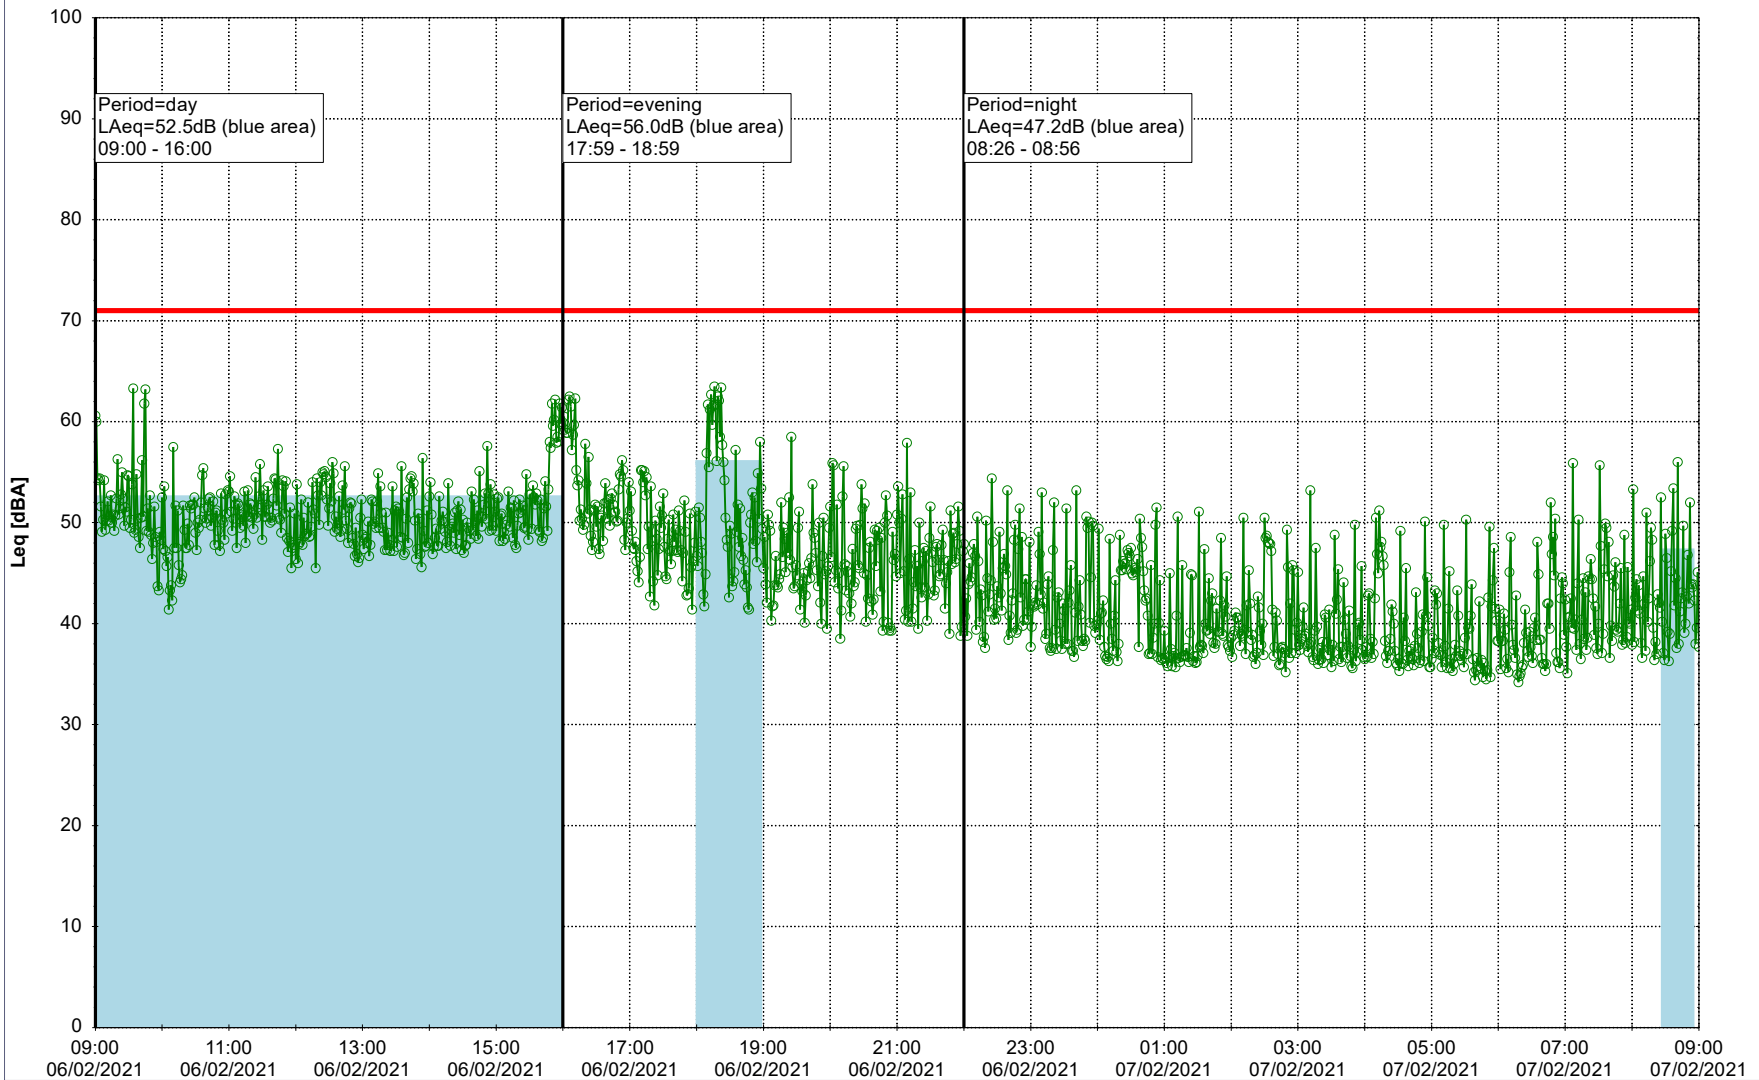

Plan View

Remarks

...

Noise Time Related Diagram

05/02/2021
06/02/2021

○ ○ ○ ○ NEL_NS01

Project: Kronos Sydhavnen
Construction: Ny Ellebjerg
Location: N-V

Plan View

Remarks

...

Noise Time Related Diagram

06/02/2021

07/02/2021

○ NEL_NS01

Project: Kronos Sydhavnen
Construction: Ny Ellebjerg
Location: N-V

Plan View

Remarks

...

Noise Time Related Diagram

07/02/2021
08/02/2021

○ NEL_NS01