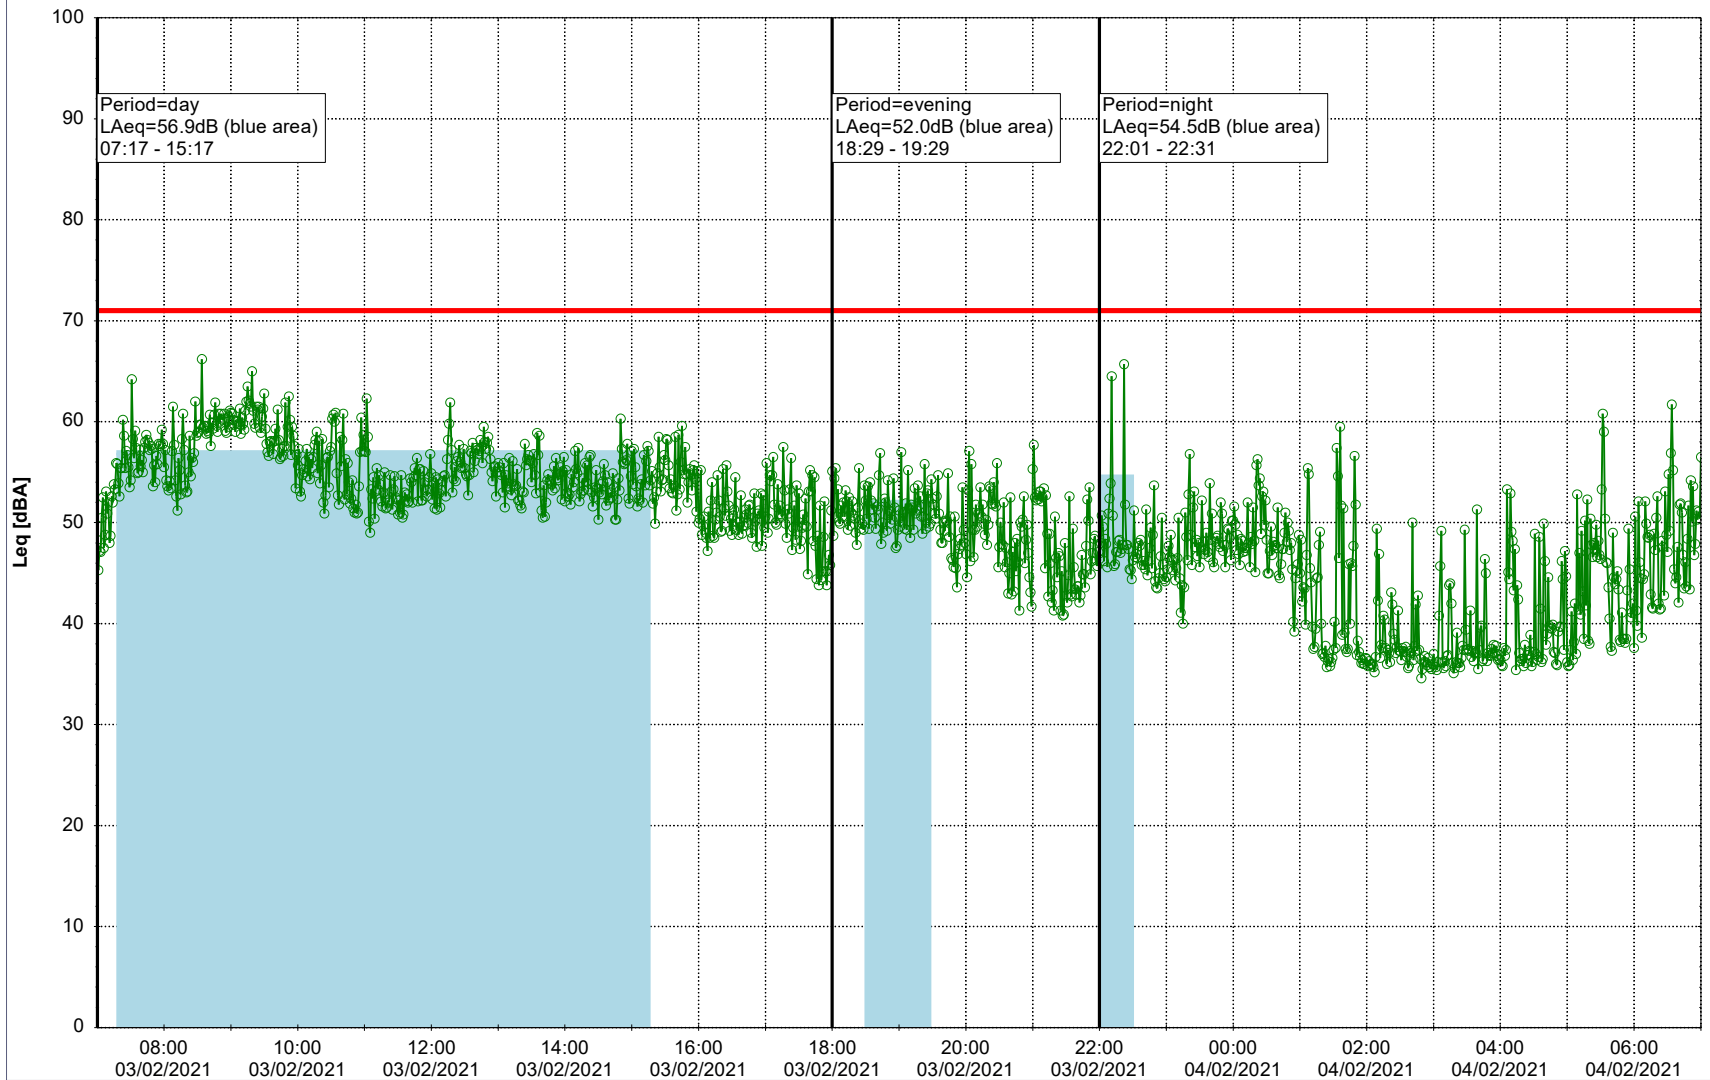

Project: Kronos Sydhavnen
Construction: Ny Ellebjerg
Location: N-V

03/02/2021
04/02/2021

Plan View

Remarks

...

Noise Time Related Diagram

○○○ NEL_NS01

Project: Kronos Sydhavnen
Construction: Ny Ellebjerg
Location: N-V

Plan View

Remarks

...

Noise Time Related Diagram

04/02/2021

05/02/2021

○ ○ ○ ○ NEL_NS01

Project: Kronos Sydhavnen
Construction: Ny Ellebjerg
Location: N-V

Plan View

Remarks

...

Noise Time Related Diagram

05/02/2021
06/02/2021

○ ○ ○ ○ NEL_NS01

Project: Kronos Sydhavnen
Construction: Ny Ellebjerg
Location: N-V

Plan View

Remarks

...

Noise Time Related Diagram

06/02/2021

07/02/2021

○ NEL_NS01

Project: Kronos Sydhavnen
Construction: Ny Ellebjerg
Location: N-V

Plan View