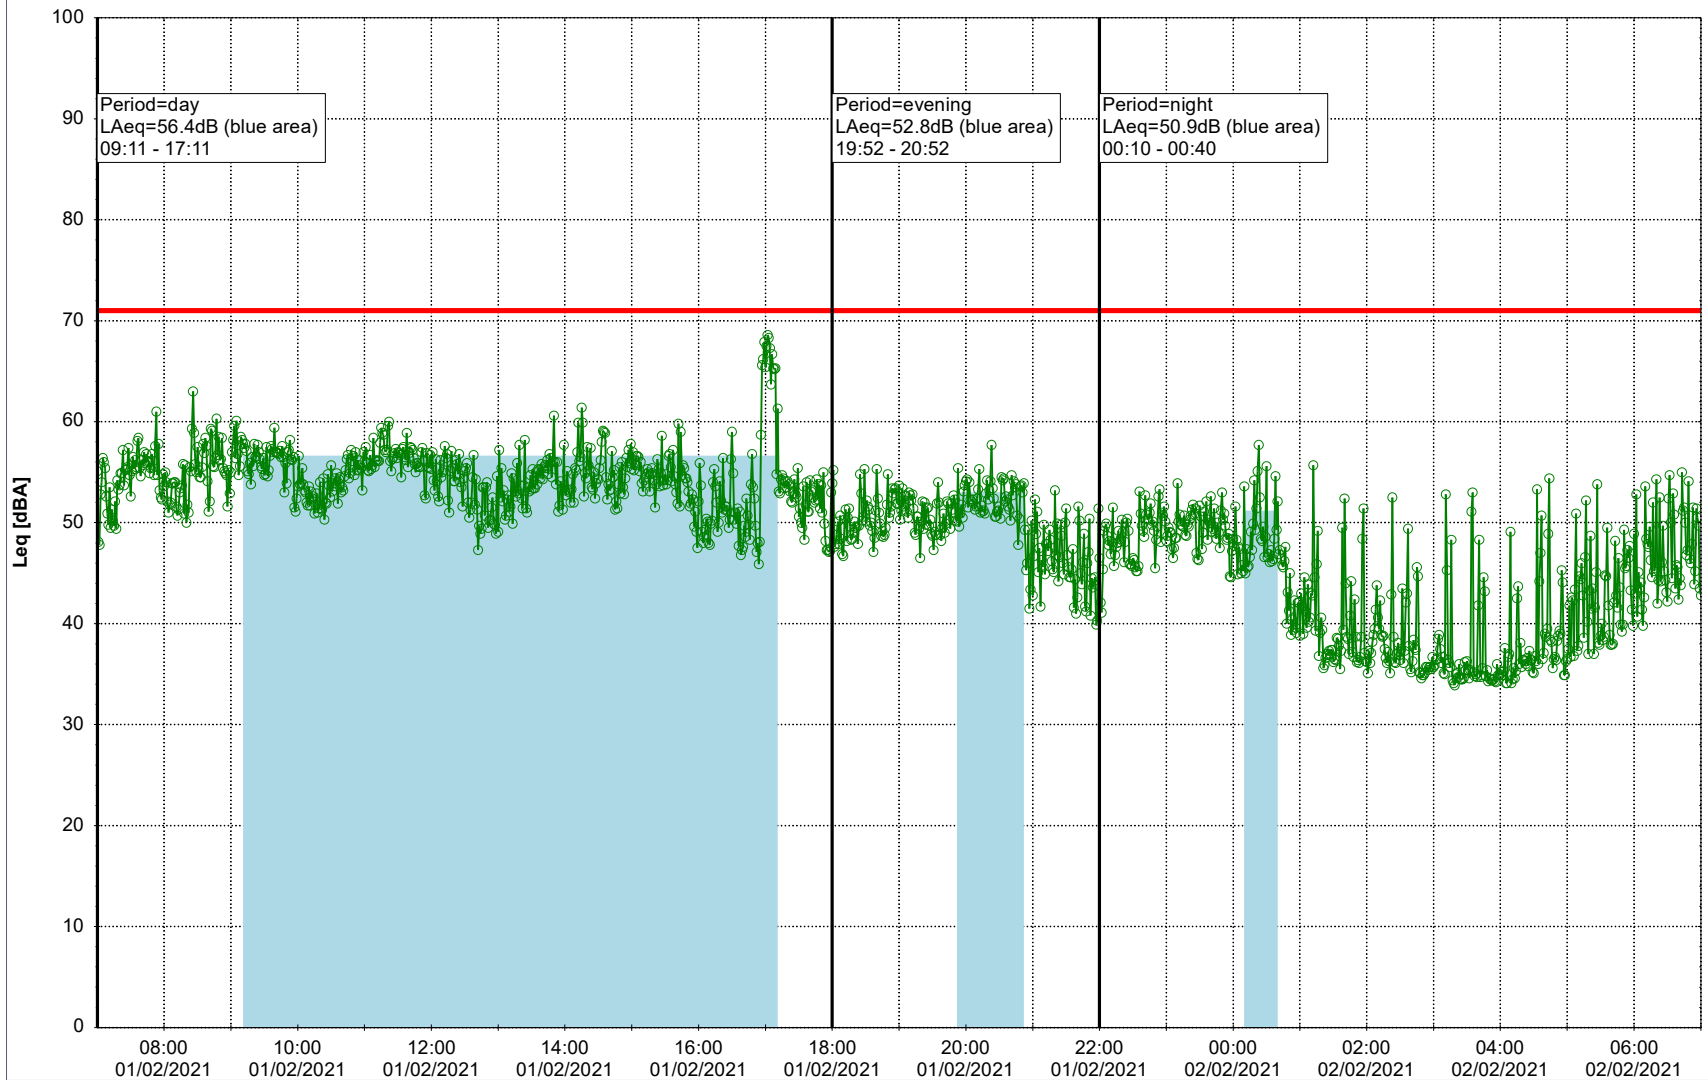

Project: Kronos Sydhavnen
Construction: Ny Ellebjerg
Location: N-V

Plan View

Remarks

...

Noise Time Related Diagram

01/02/2021

02/02/2021

○ ○ ○ ○ NEL_NS01

Project: Kronos Sydhavnen
Construction: Ny Ellebjerg
Location: N-V

Plan View

Remarks

...

Noise Time Related Diagram

02/02/2021

03/02/2021

○ ○ ○ ○ NEL_NS01

Project: Kronos Sydhavnen
Construction: Ny Ellebjerg
Location: N-V

03/02/2021
04/02/2021

Plan View

Remarks

...

Noise Time Related Diagram

○○○ NEL_NS01

Project: Kronos Sydhavnen
Construction: Ny Ellebjerg
Location: N-V

Plan View

Remarks

...

Noise Time Related Diagram

05/02/2021
06/02/2021

○ ○ ○ ○ NEL_NS01

Project: Kronos Sydhavnen
Construction: Ny Ellebjerg
Location: N-V

Plan View