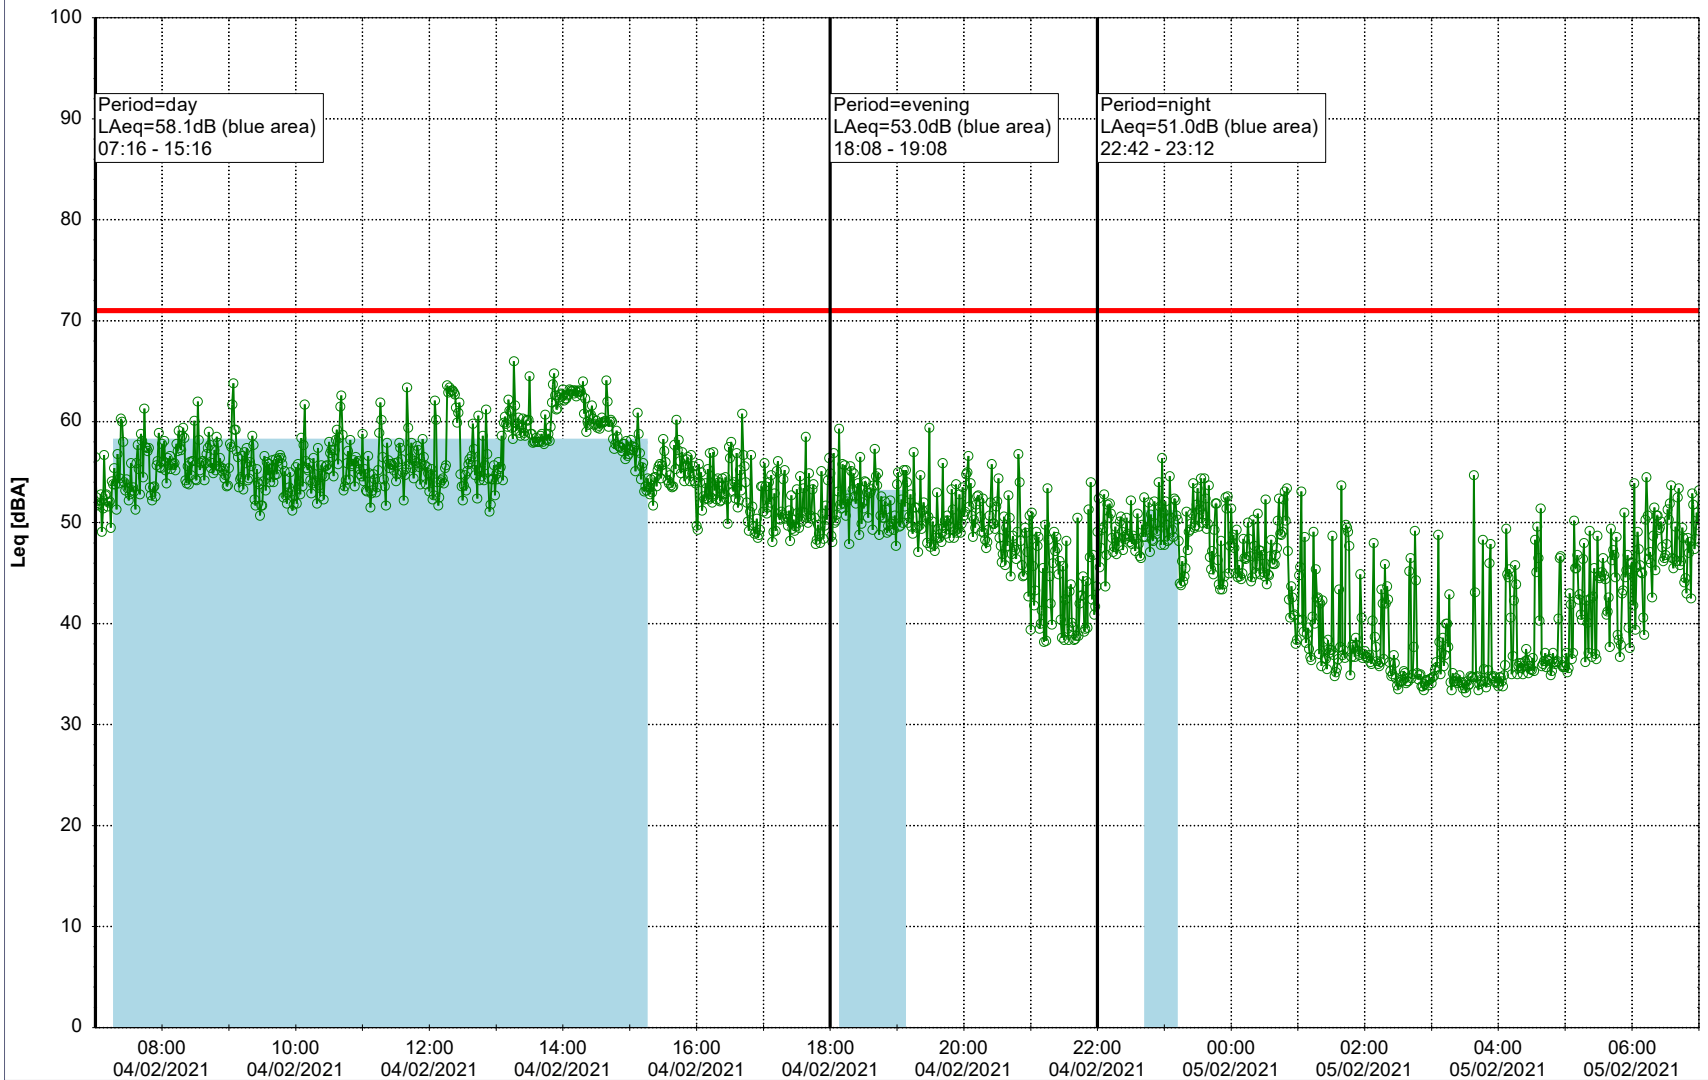

Plan View

Remarks

...

Noise Time Related Diagram

04/02/2021

05/02/2021

○ ○ ○ ○ NEL_NS01

Project: Kronos Sydhavnen
Construction: Ny Ellebjerg
Location: N-V

Plan View

Remarks

...

Noise Time Related Diagram

05/02/2021
06/02/2021

○ ○ ○ ○ NEL_NS01

Project: Kronos Sydhavnen
Construction: Ny Ellebjerg
Location: N-V

Plan View

Remarks

...

Noise Time Related Diagram

06/02/2021

07/02/2021

○ NEL_NS01

Project: Kronos Sydhavnen
Construction: Ny Ellebjerg
Location: N-V

Plan View