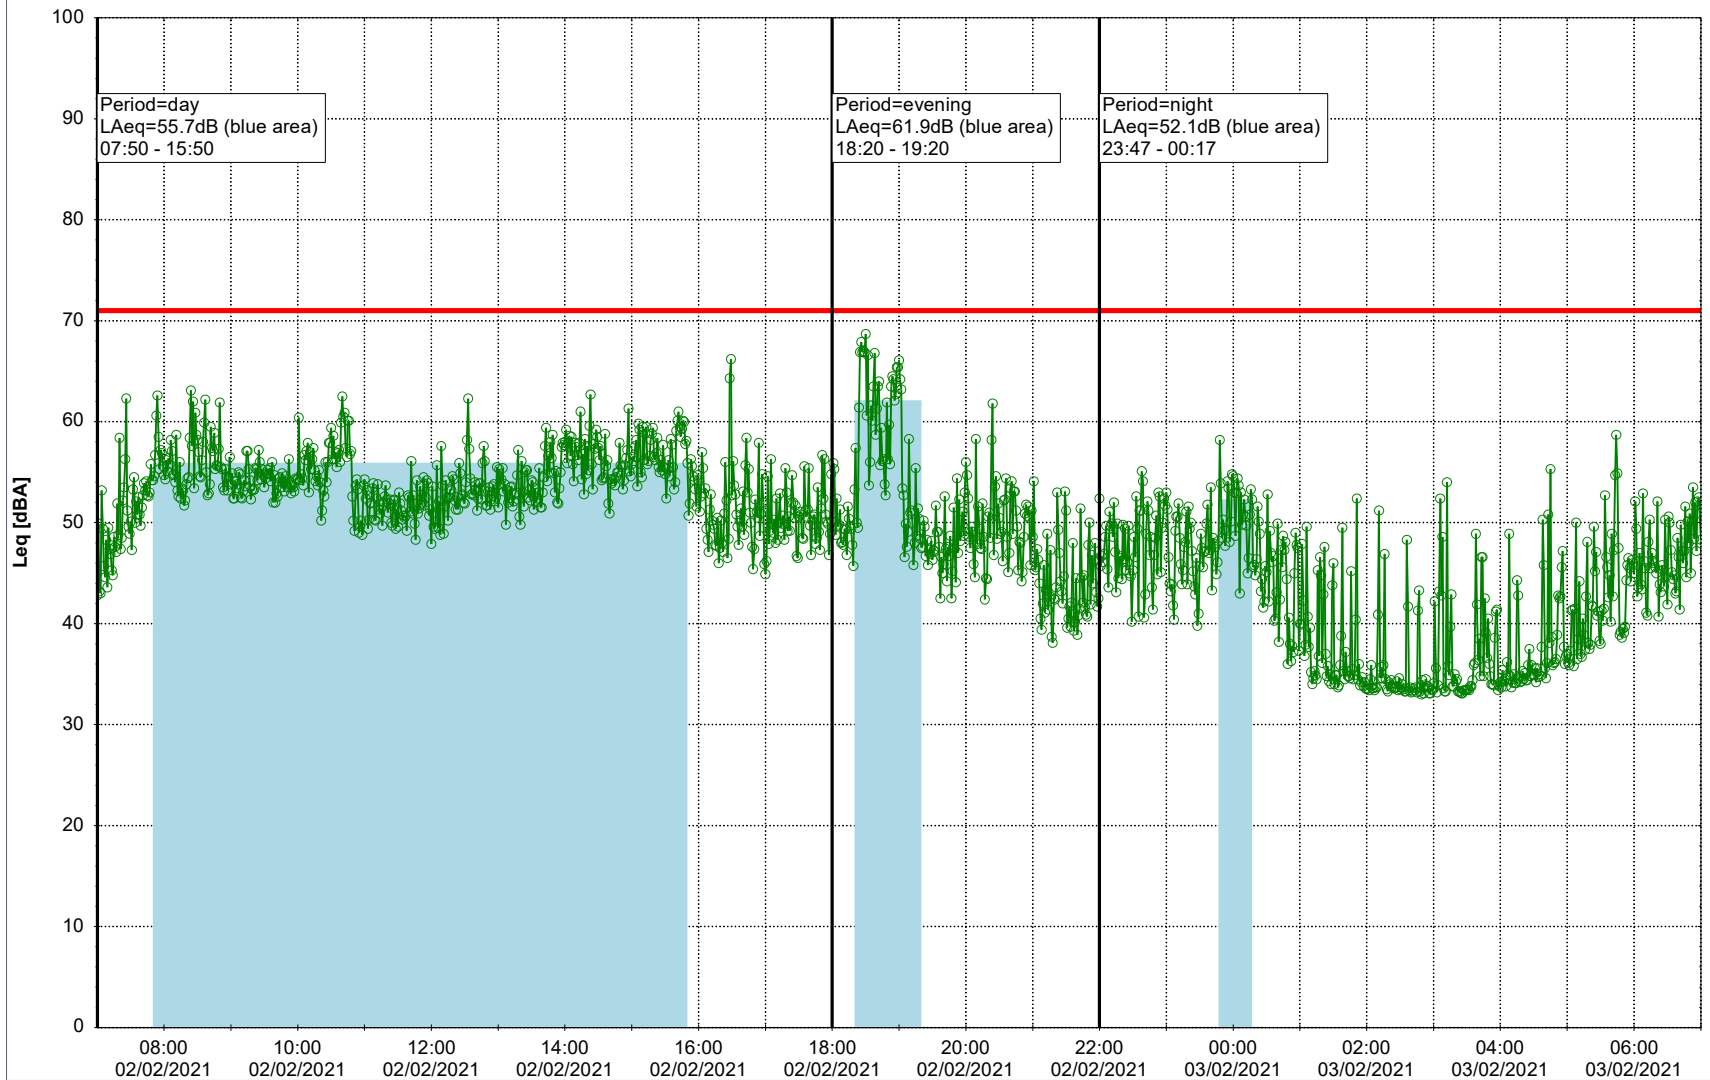

Project: Kronos Sydhavnen
Construction: Ny Ellebjerg
Location: N-V

Plan View

Remarks

...

Noise Time Related Diagram

02/02/2021

03/02/2021

○ ○ ○ ○ NEL_NS01

Project: Kronos Sydhavnen
Construction: Ny Ellebjerg
Location: N-V

03/02/2021
04/02/2021

Plan View

Remarks

...

Noise Time Related Diagram

○○○ NEL_NS01

Project: Kronos Sydhavnen
Construction: Ny Ellebjerg
Location: N-V

Plan View

Remarks

...

Noise Time Related Diagram

04/02/2021

05/02/2021

○ ○ ○ ○ NEL_NS01

Project: Kronos Sydhavnen
Construction: Ny Ellebjerg
Location: N-V

Plan View

Remarks

...

Noise Time Related Diagram

05/02/2021
06/02/2021

○ ○ ○ ○ NEL_NS01

Project: Kronos Sydhavnen
Construction: Ny Ellebjerg
Location: N-V

Plan View