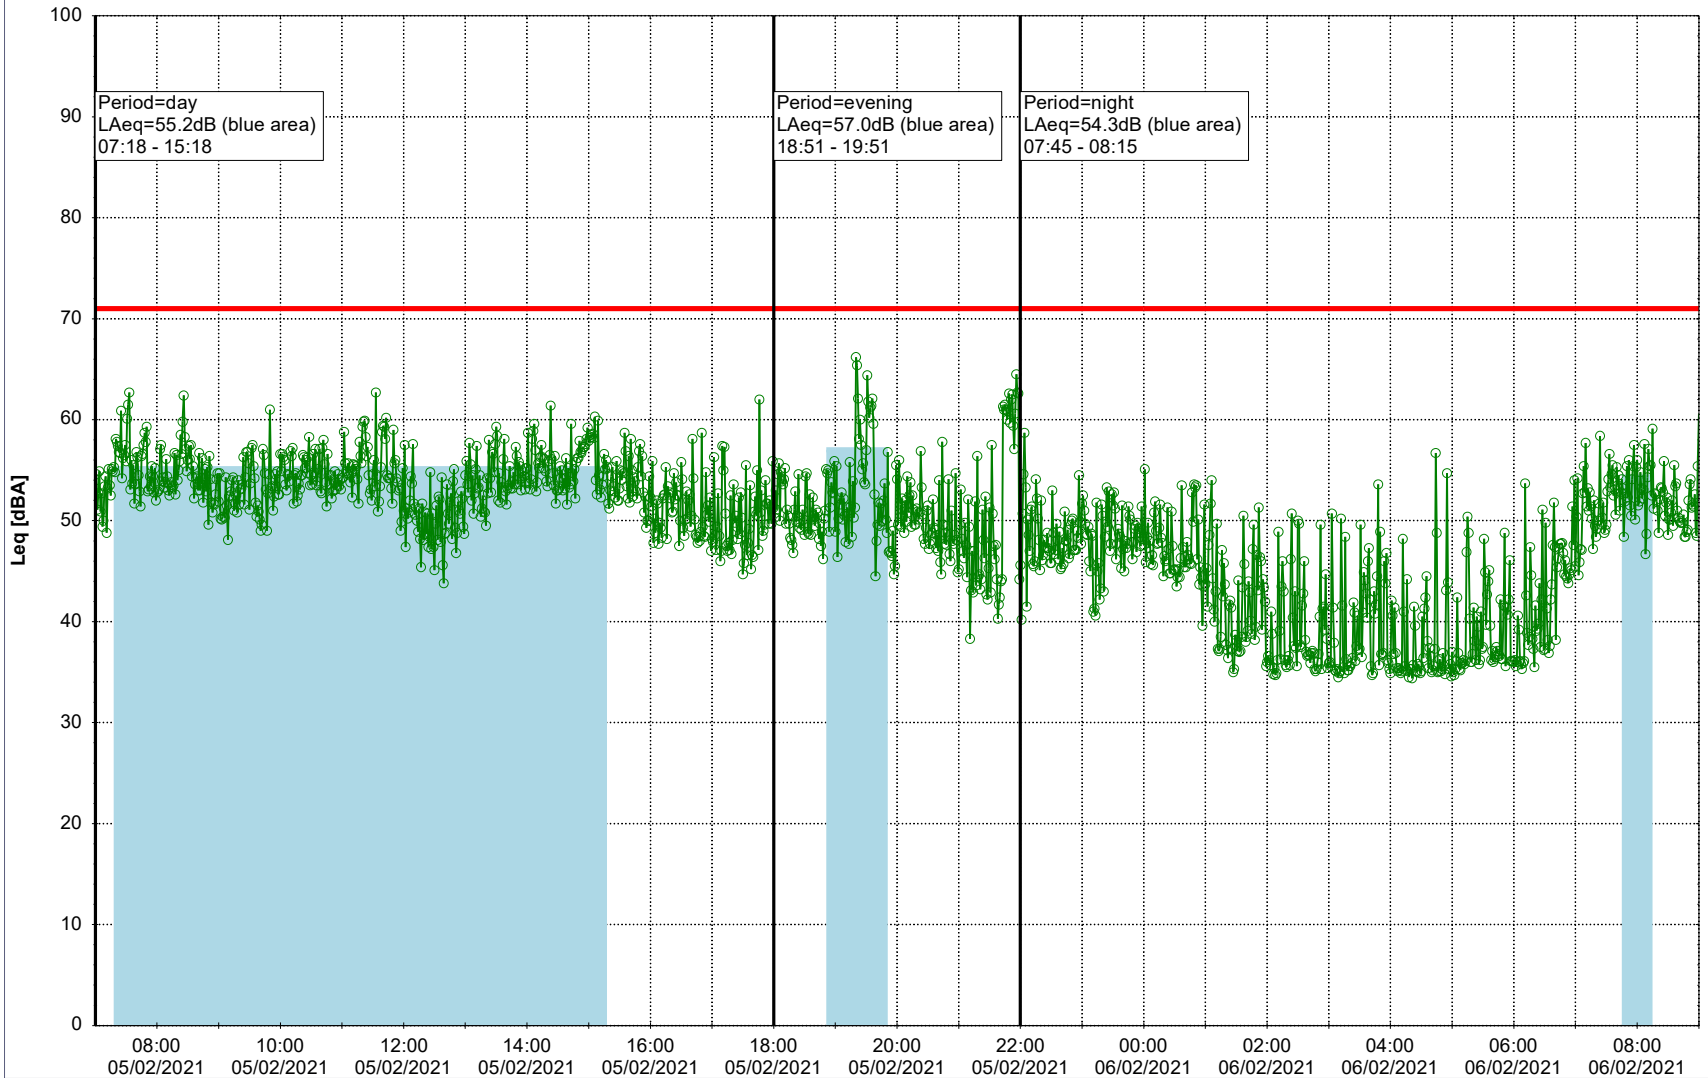

Plan View

Remarks

...

Noise Time Related Diagram

05/02/2021
06/02/2021

○ ○ ○ ○ NEL_NS01

Project: Kronos Sydhavnen
Construction: Ny Ellebjerg
Location: N-V

Plan View

Remarks

...

Noise Time Related Diagram

06/02/2021

07/02/2021

○ NEL_NS01

Project: Kronos Sydhavnen
Construction: Ny Ellebjerg
Location: N-V

Plan View