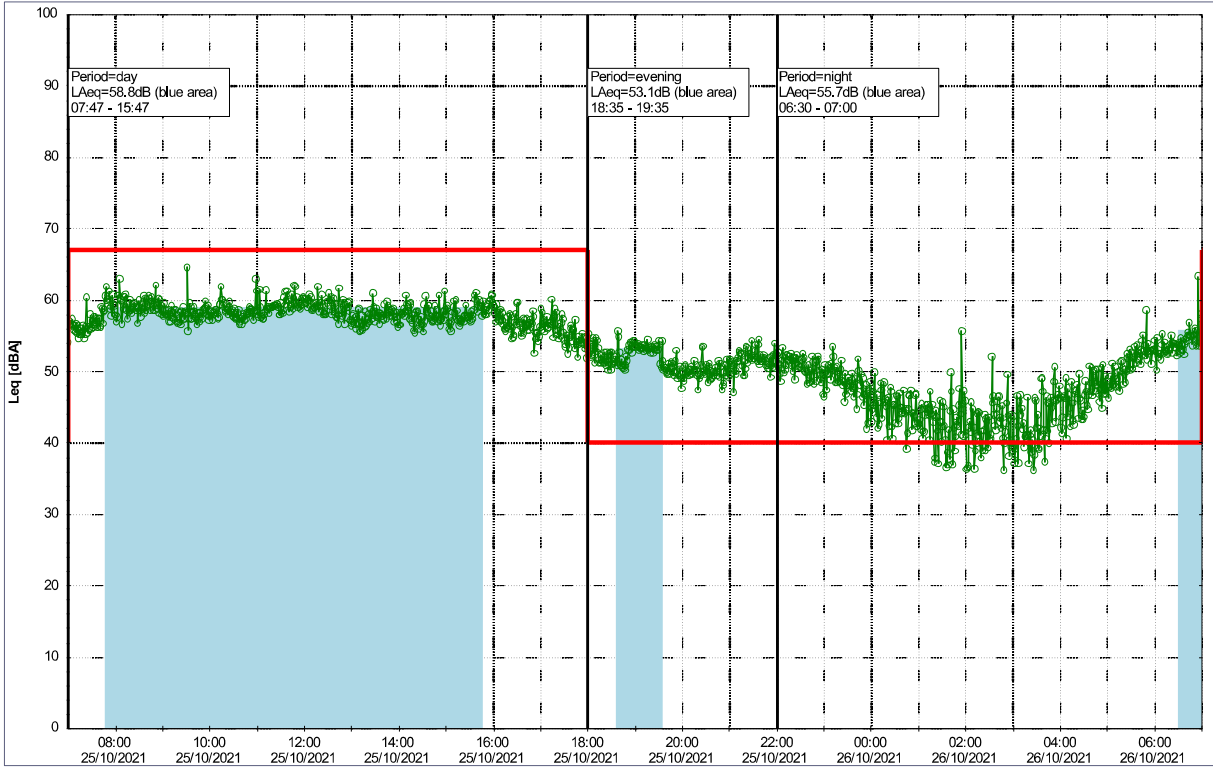

Project: Kronos Sydhavnen  
 Construction: Sluseholmen  
 Location: N-V

Plan View

Noise Time Related Diagram

25/10/2021  
26/10/2021

SLU\_NS01

0 5 10 15 20 [m]

Remarks

...

Project: Kronos Sydhavnen  
 Construction: Sluseholmen  
 Location: N-V

Plan View

Noise Time Related Diagram

26/10/2021  
27/10/2021

SLU\_NS01

0 5 10 15 20 [m]

Remarks

...

**Project:** Kronos Sydhavnen  
**Construction:** Sluseholmen  
**Location:** N-V

Plan View

**Noise Time Related Diagram**

27/10/2021  
28/10/2021

SLU\_NS01

0 5 10 15 20 [m]

Remarks

...

### Noise Time Related Diagram

30/10/2021  
31/10/2021

oooo SLU\_NS01

0 5 10 15 20 [m]

Remarks

...

Project: Kronos Sydhavnen  
Construction: Sluseholmen  
Location: N-V

Plan View