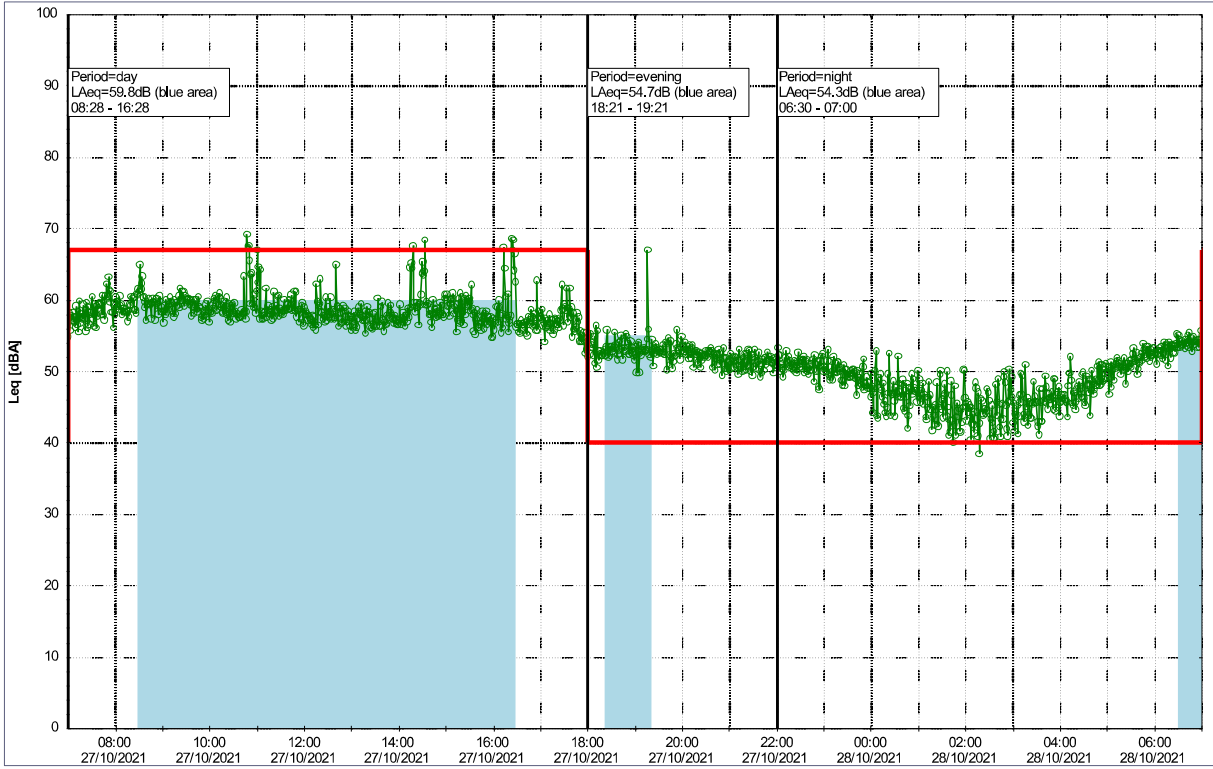

**Project:** Kronos Sydhavnen  
**Construction:** Sluseholmen  
**Location:** N-V

Plan View

**Noise Time Related Diagram**

27/10/2021  
28/10/2021

SLU\_NS01

0 5 10 15 20 [m]

Remarks

...

### Noise Time Related Diagram

28/10/2021  
29/10/2021

○○○○ SLU\_NS01

0 5 10 15 20 [m]

Remarks

...

Project: Kronos Sydhavnen  
Construction: Sluseholmen  
Location: N-V

Plan View