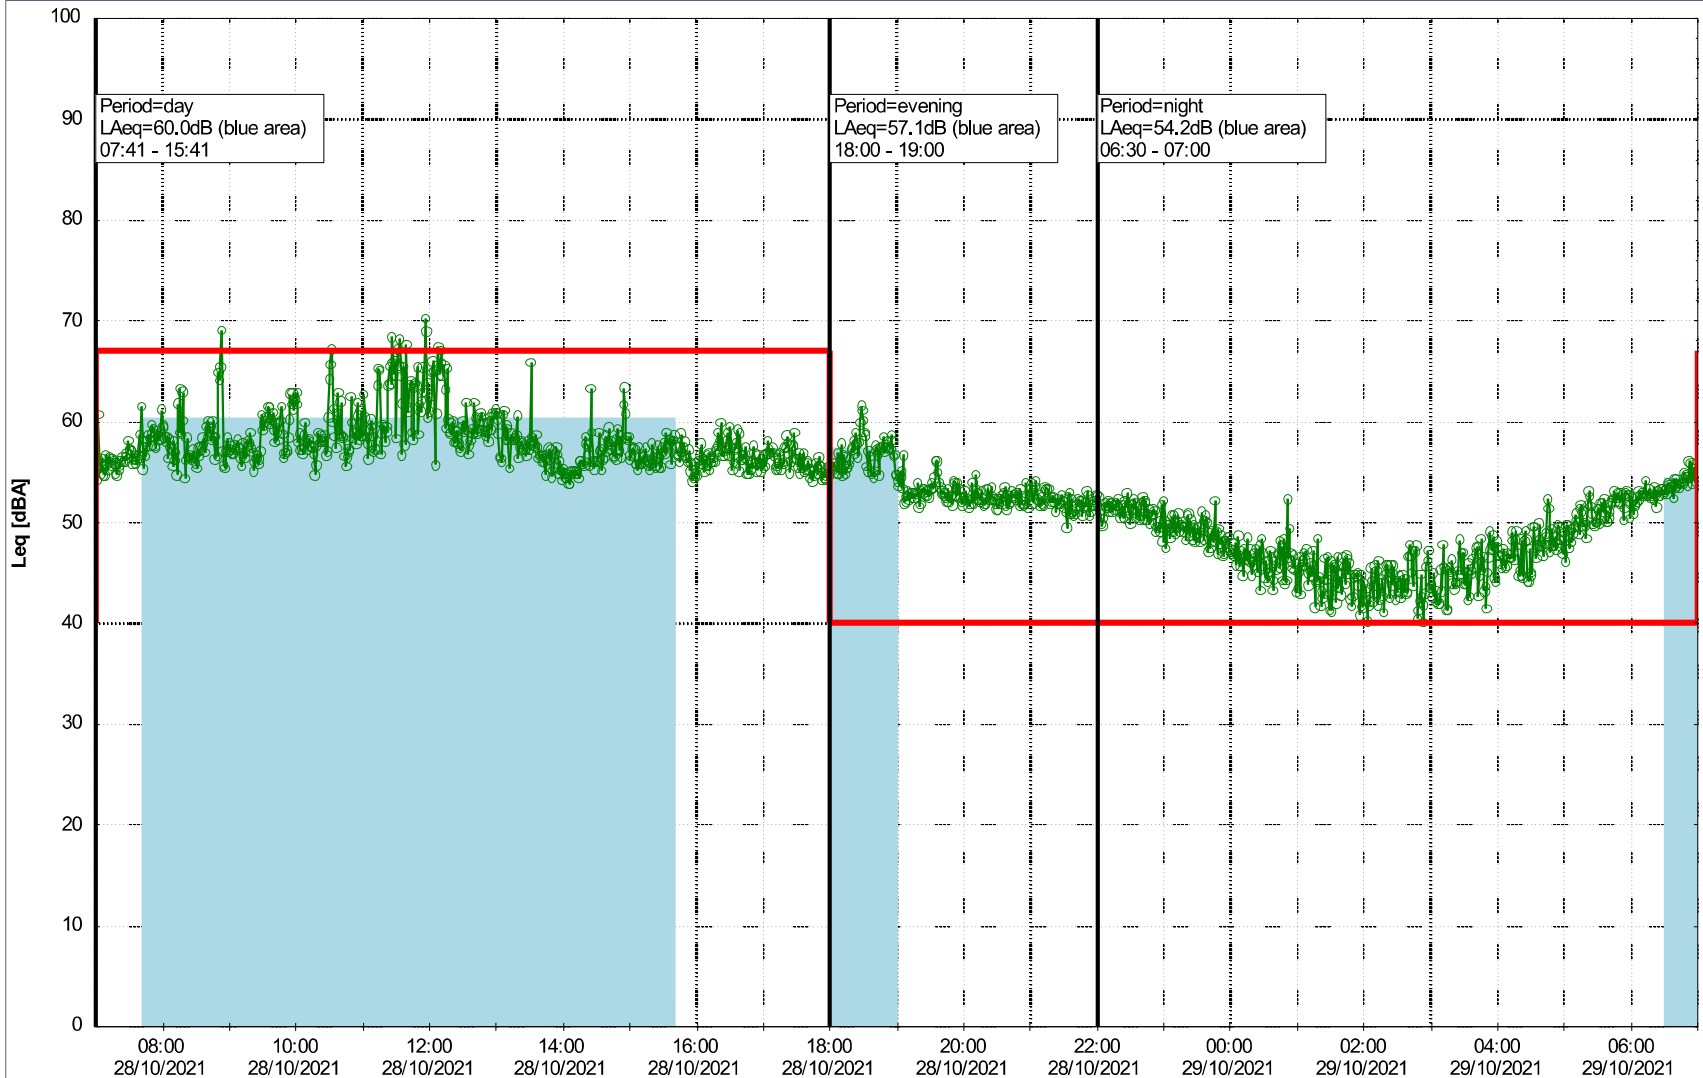

### Noise Time Related Diagram

28/10/2021  
29/10/2021

○○○○ SLU\_NS01

0 5 10 15 20 [m]

Remarks

...

Project: Kronos Sydhavnen  
Construction: Sluseholmen  
Location: N-V

Plan View

### Noise Time Related Diagram

30/10/2021  
31/10/2021

oooo SLU\_NS01

0 5 10 15 20 [m]

Remarks

...

Project: Kronos Sydhavnen  
Construction: Sluseholmen  
Location: N-V

Plan View