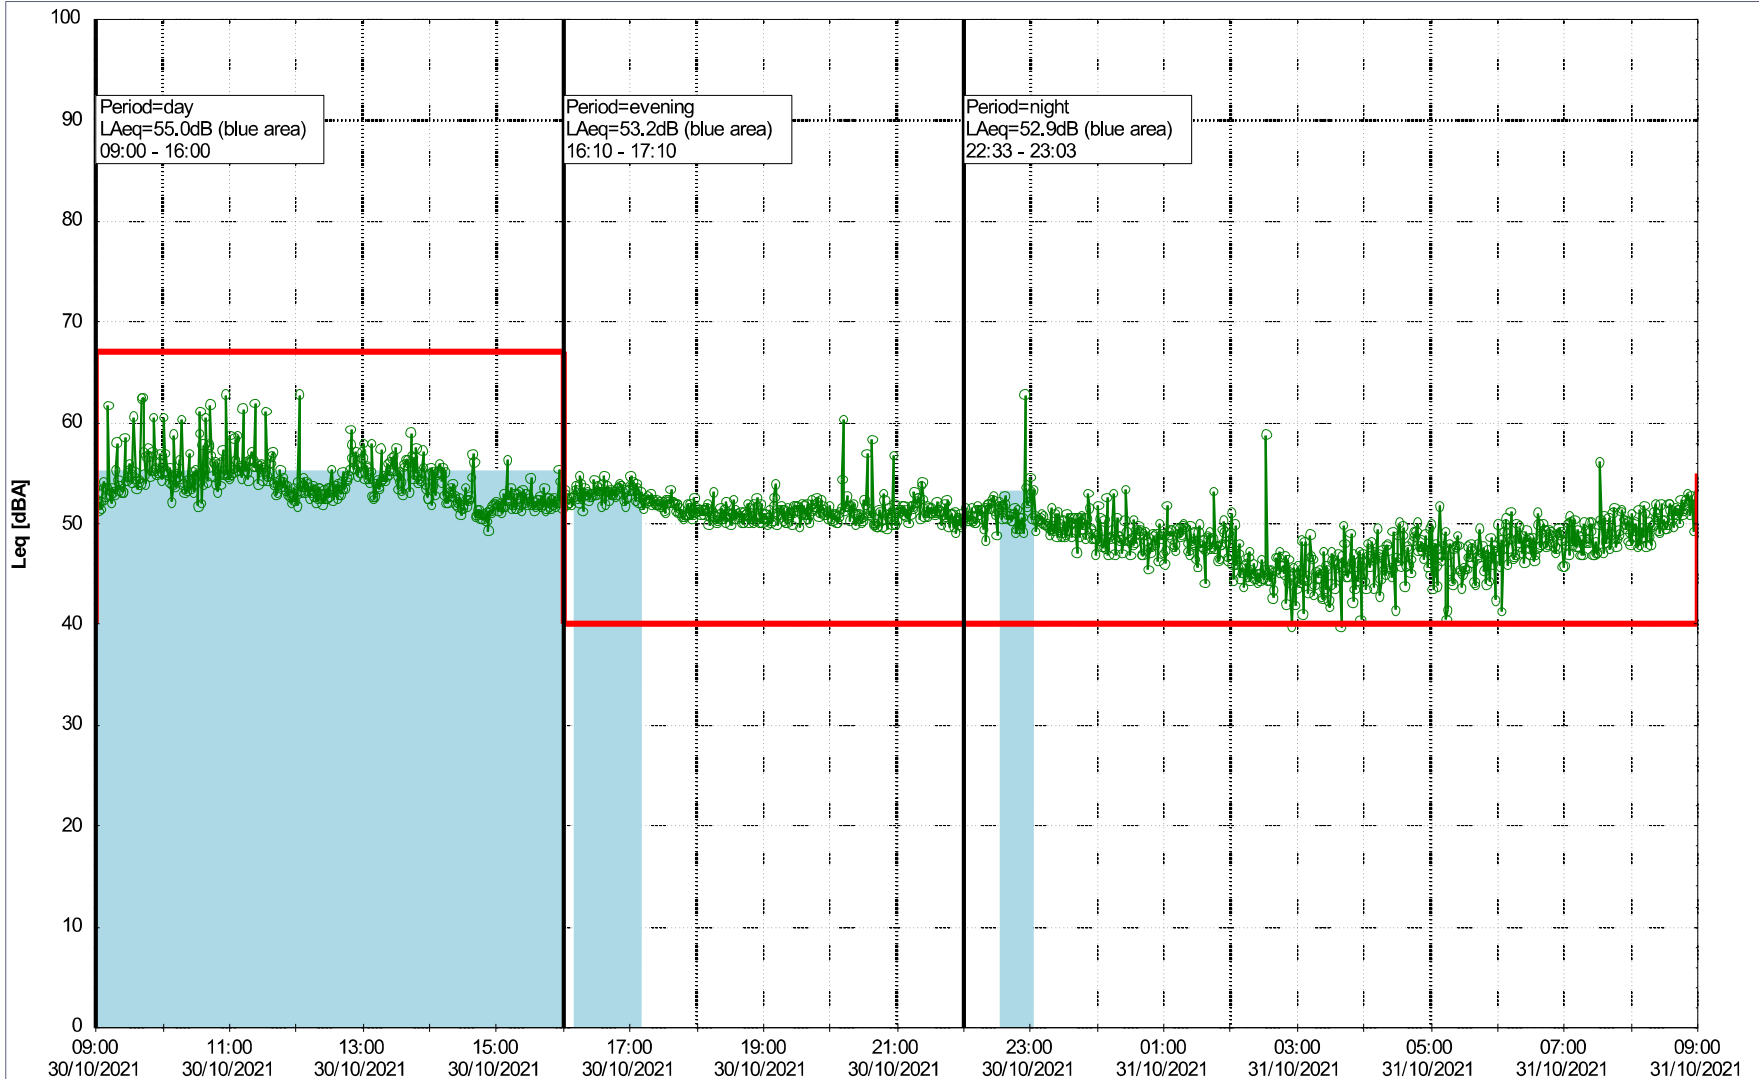

### Noise Time Related Diagram

30/10/2021  
31/10/2021

oooo SLU\_NS01

0 5 10 15 20 [m]

Remarks

...

Project: Kronos Sydhavnen  
Construction: Sluseholmen  
Location: N-V

Plan View

### Noise Time Related Diagram

31/10/2021  
01/11/2021

SLU\_NS01