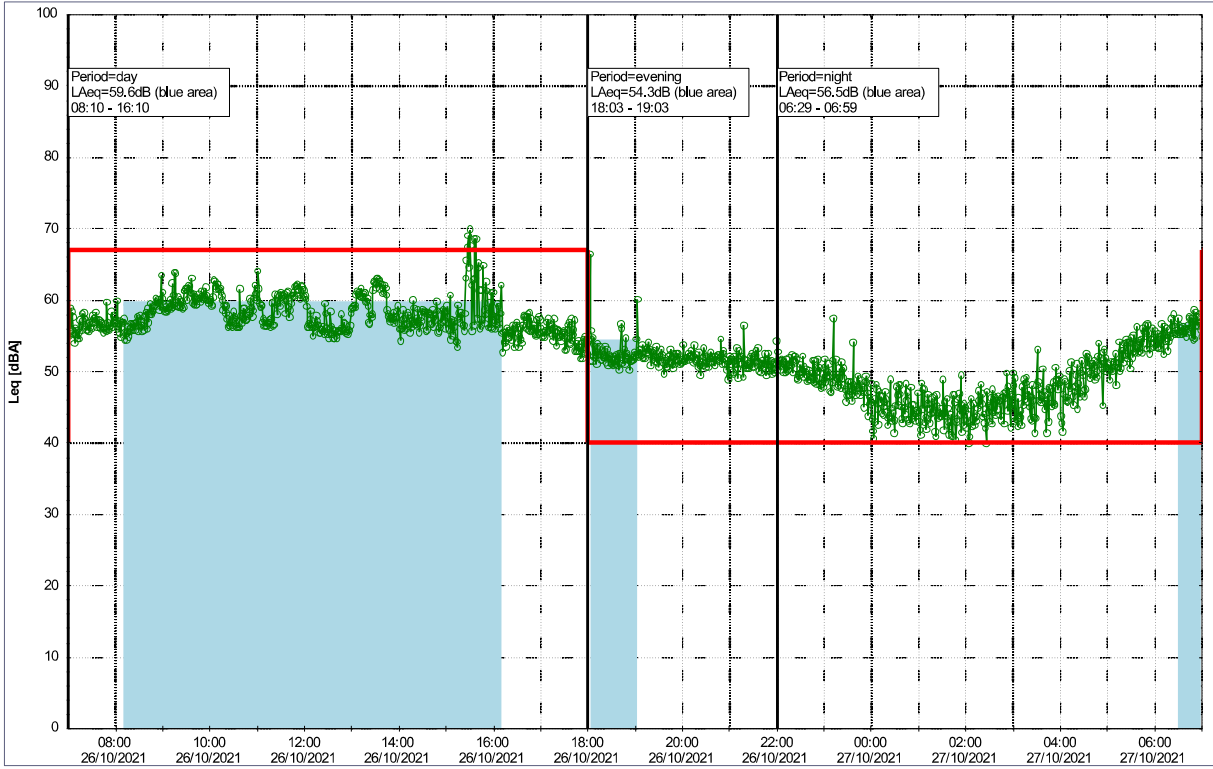

Project: Kronos Sydhavnen  
 Construction: Sluseholmen  
 Location: N-V

Plan View

Noise Time Related Diagram

25/10/2021  
26/10/2021

SLU\_NS01

0 5 10 15 20 [m]

Remarks

...

Project: Kronos Sydhavnen  
 Construction: Sluseholmen  
 Location: N-V

Plan View

Noise Time Related Diagram

26/10/2021  
27/10/2021

SLU\_NS01

0 5 10 15 20 [m]

Remarks

...

**Project:** Kronos Sydhavnen  
**Construction:** Sluseholmen  
**Location:** N-V

Plan View

**Noise Time Related Diagram**

27/10/2021  
28/10/2021

SLU\_NS01

0 5 10 15 20 [m]

Remarks

...

### Noise Time Related Diagram

30/10/2021  
31/10/2021

oooo SLU\_NS01

0 5 10 15 20 [m]

Remarks

...

Project: Kronos Sydhavnen  
Construction: Sluseholmen  
Location: N-V

Plan View