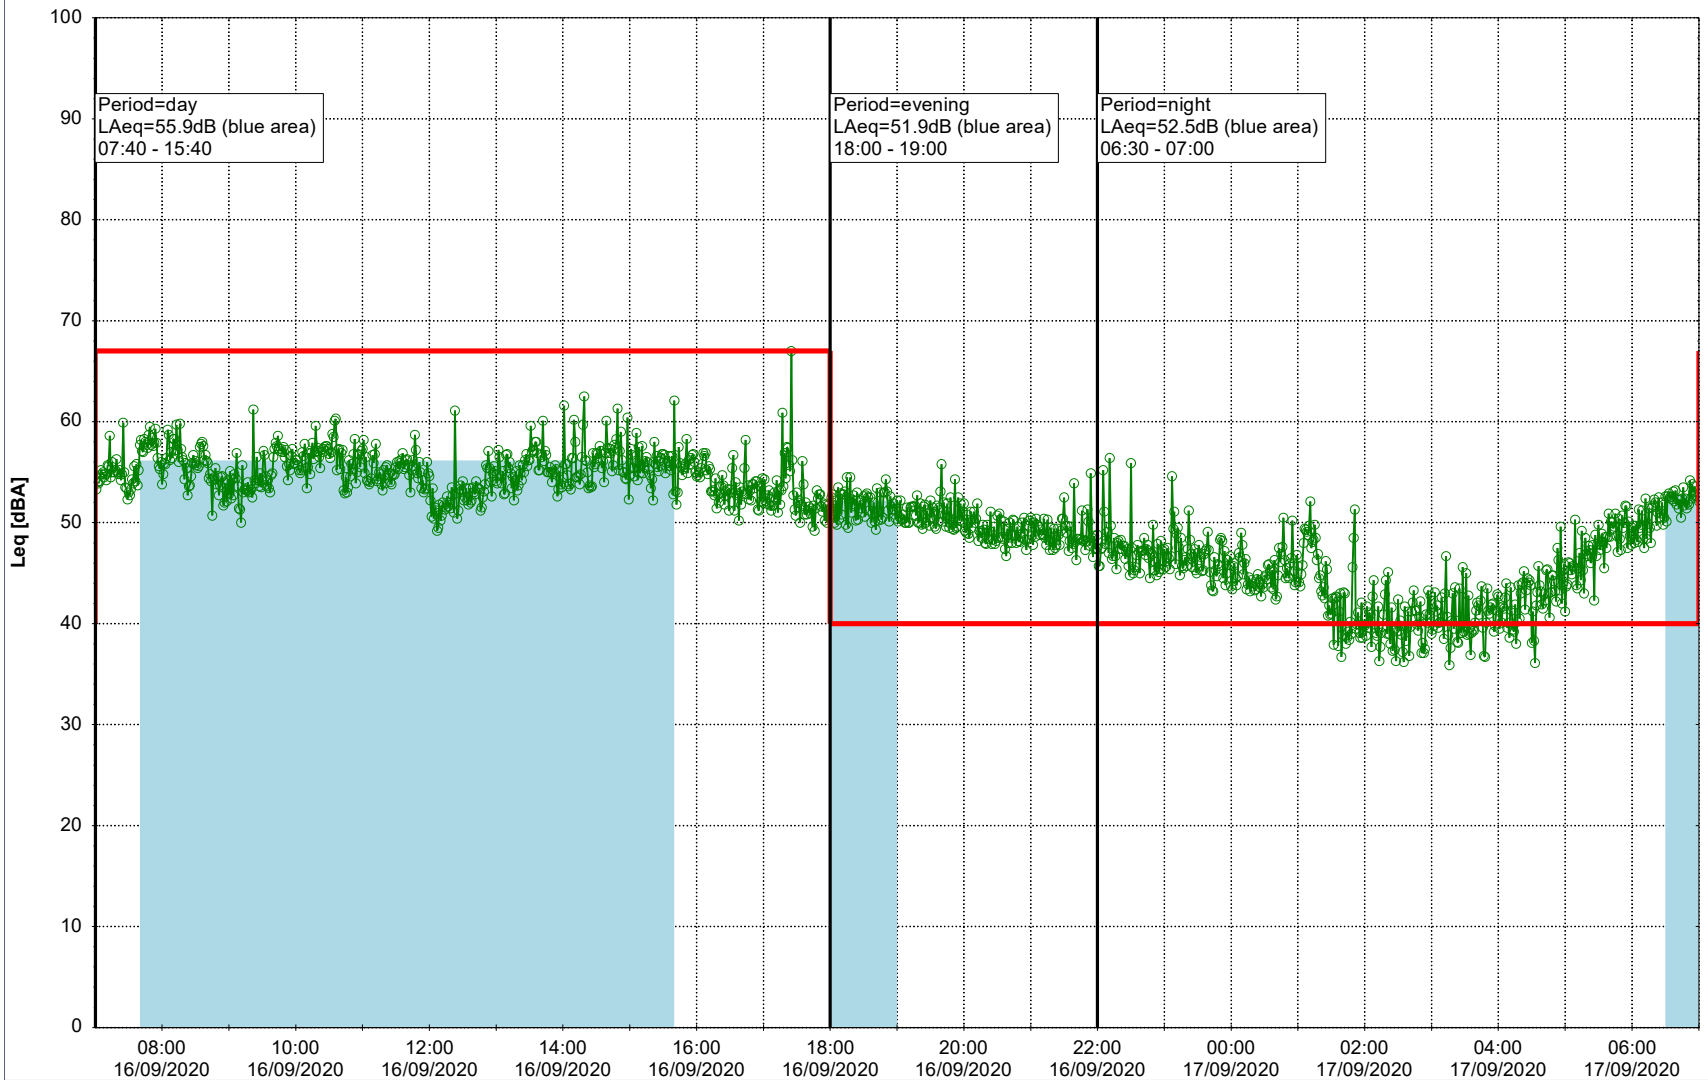

Plan View

0 5 10 15 20 [m]

Remarks

...

Noise Time Related Diagram

16/09/2020
17/09/2020

○○○○ SLU_NS01

Project: Kronos Sydhavnen
Construction: Sluseholmen
Location: N-V

Plan View

Remarks

...

Noise Time Related Diagram

17/09/2020
18/09/2020

○○○○ SLU_NS01

Project: Kronos Sydhavnen
Construction: Sluseholmen
Location: N-V

Plan View

Remarks

...

Noise Time Related Diagram

18/09/2020
19/09/2020

SLU_NS01

Project: Kronos Sydhavnen
Construction: Sluseholmen
Location: N-V

Plan View

Remarks

...

Noise Time Related Diagram

19/09/2020
20/09/2020

○○○○ SLU_NS01

Project: Kronos Sydhavnen
Construction: Sluseholmen
Location: N-V

Plan View

Remarks

...