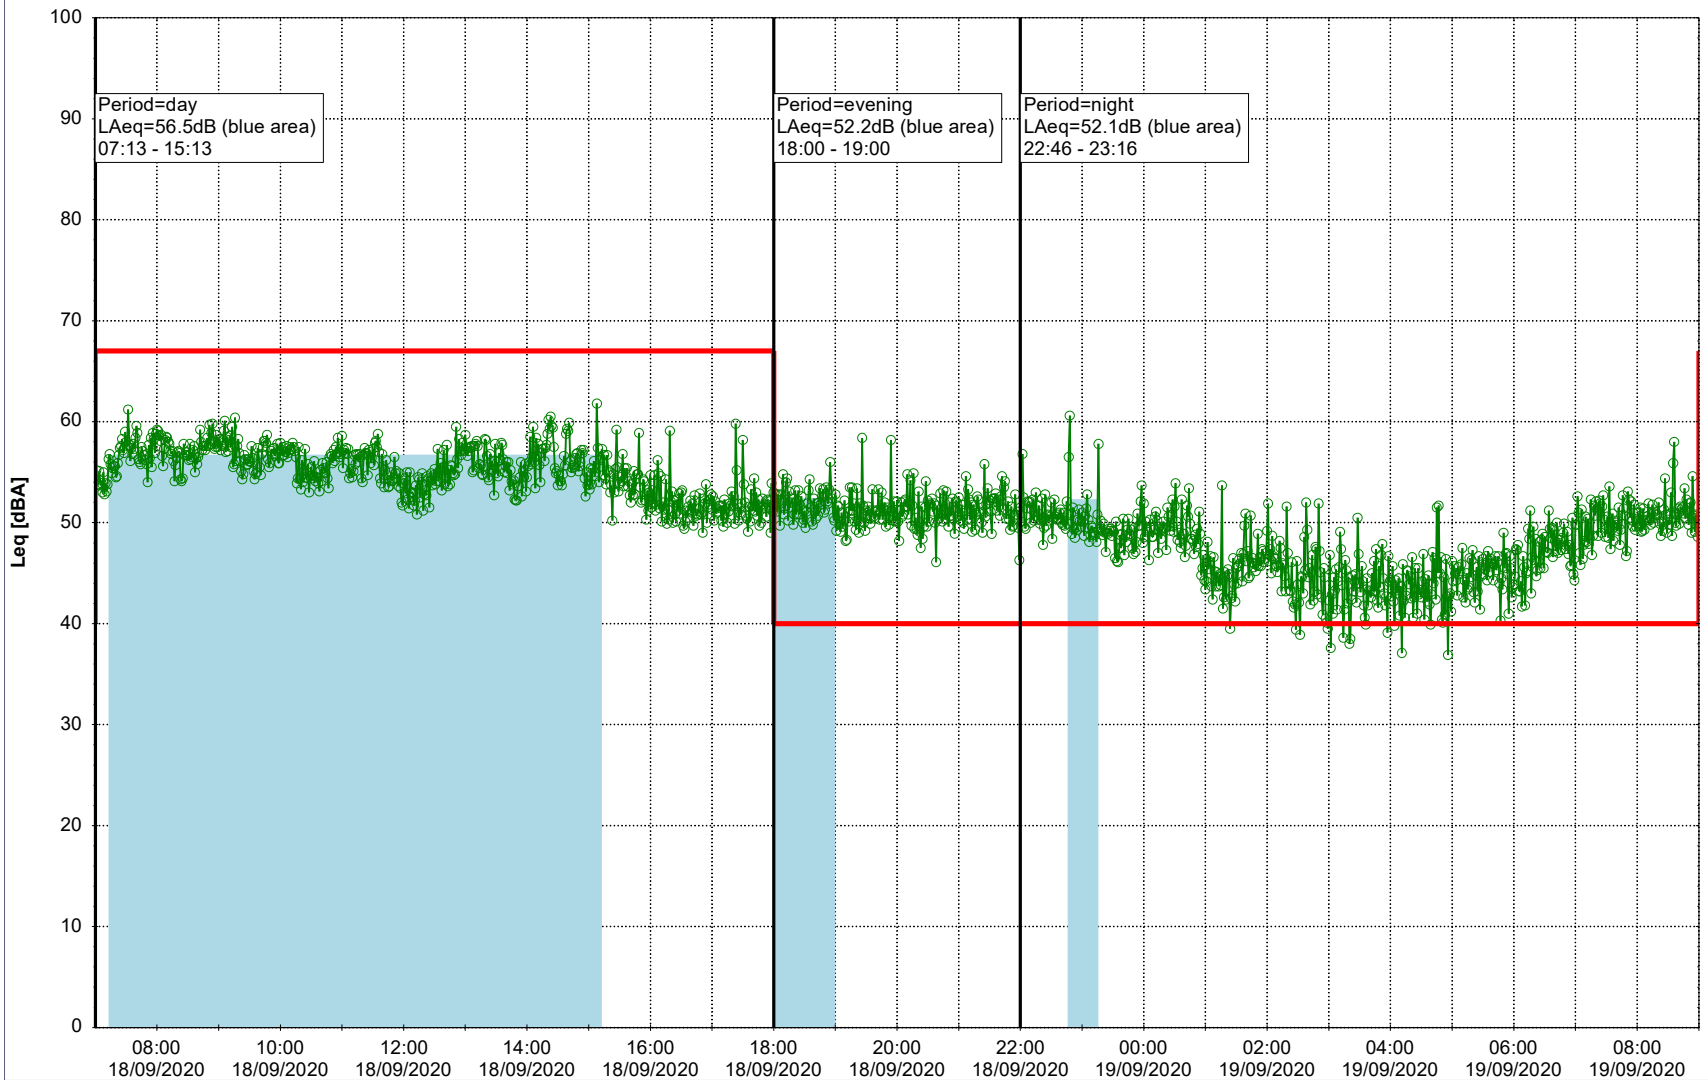

Plan View

Remarks

...

Noise Time Related Diagram

17/09/2020
18/09/2020

○○○○ SLU_NS01

Project: Kronos Sydhavnen
Construction: Sluseholmen
Location: N-V

Plan View

Remarks

...

Noise Time Related Diagram

18/09/2020
19/09/2020

SLU_NS01

Project: Kronos Sydhavnen
Construction: Sluseholmen
Location: N-V

Plan View

Remarks

...

Noise Time Related Diagram

19/09/2020
20/09/2020

○○○○ SLU_NS01

Project: Kronos Sydhavnen
Construction: Sluseholmen
Location: N-V

Plan View

Remarks

...