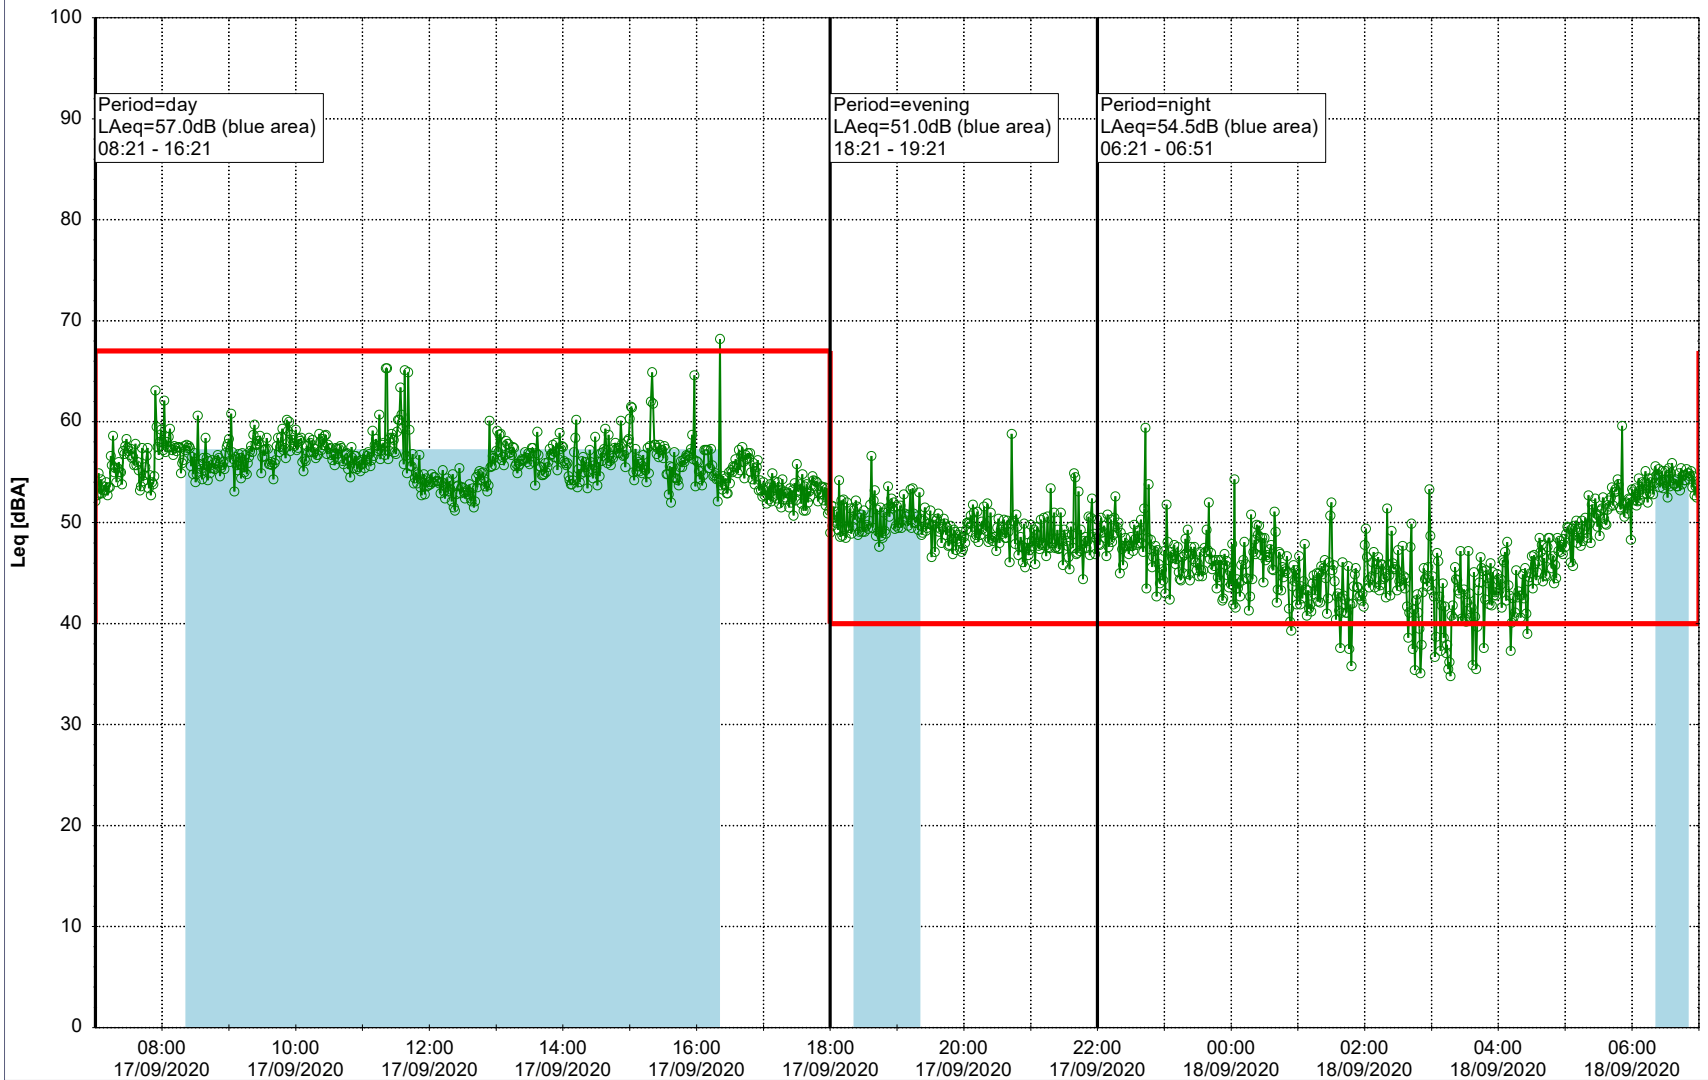

Plan View

Remarks

...

Noise Time Related Diagram

17/09/2020
18/09/2020

○○○○ SLU_NS01

Project: Kronos Sydhavnen
Construction: Sluseholmen
Location: N-V

Plan View

Remarks

...

Noise Time Related Diagram

18/09/2020
19/09/2020

SLU_NS01

Project: Kronos Sydhavnen
Construction: Sluseholmen
Location: N-V

Plan View

Remarks

...

Noise Time Related Diagram

19/09/2020
20/09/2020

○○○○ SLU_NS01

Project: Kronos Sydhavnen
Construction: Sluseholmen
Location: N-V

Plan View

Remarks

...