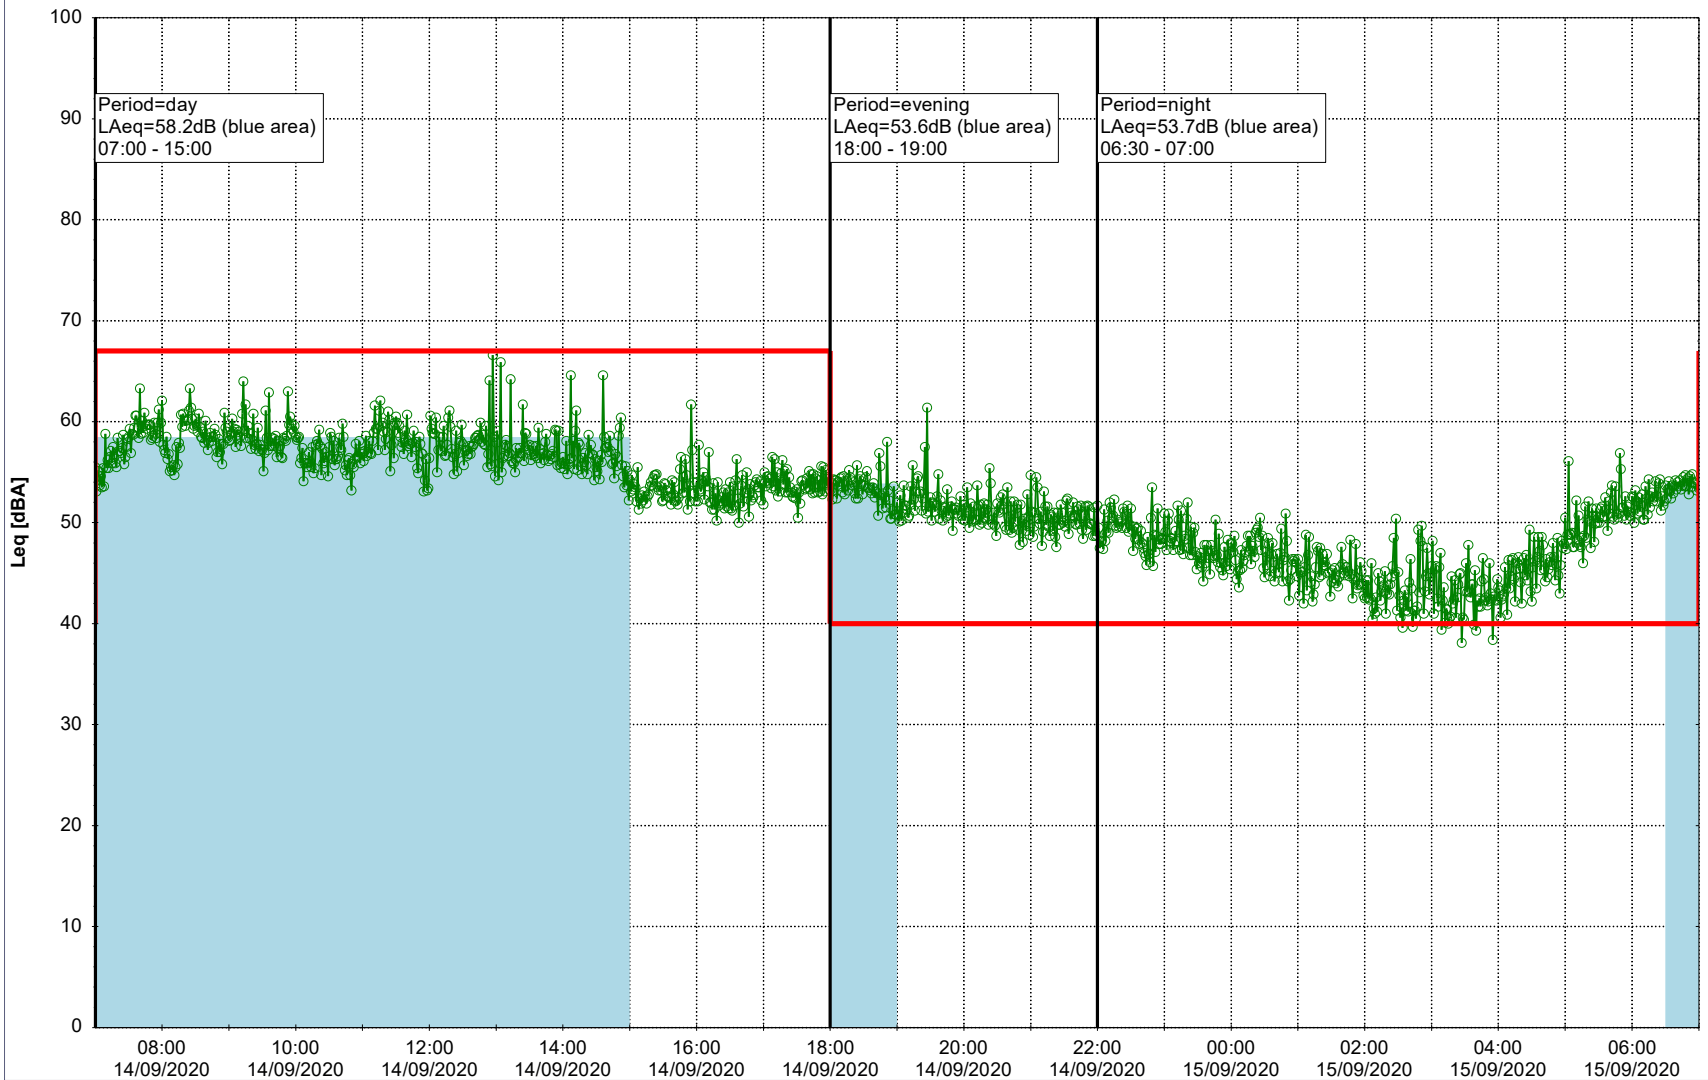

Project: Kronos Sydhavnen
Construction: Sluseholmen
Location: N-V

Plan View

0 5 10 15 20 [m]

Remarks

...

Noise Time Related Diagram

14/09/2020
15/09/2020

○○○○ SLU_NS01

Project: Kronos Sydhavnen
Construction: Sluseholmen
Location: N-V

Plan View

Remarks

...

Noise Time Related Diagram

15/09/2020
16/09/2020

SLU_NS01

Project: Kronos Sydhavnen
Construction: Sluseholmen
Location: N-V

Plan View

0 5 10 15 20 [m]

Remarks

...

Noise Time Related Diagram

16/09/2020
17/09/2020

○○○○ SLU_NS01

Project: Kronos Sydhavnen
Construction: Sluseholmen
Location: N-V

...

Noise Time Related Diagram

19/09/2020
20/09/2020

○○○○ SLU_NS01

Project: Kronos Sydhavnen
Construction: Sluseholmen
Location: N-V

Plan View

Remarks

...