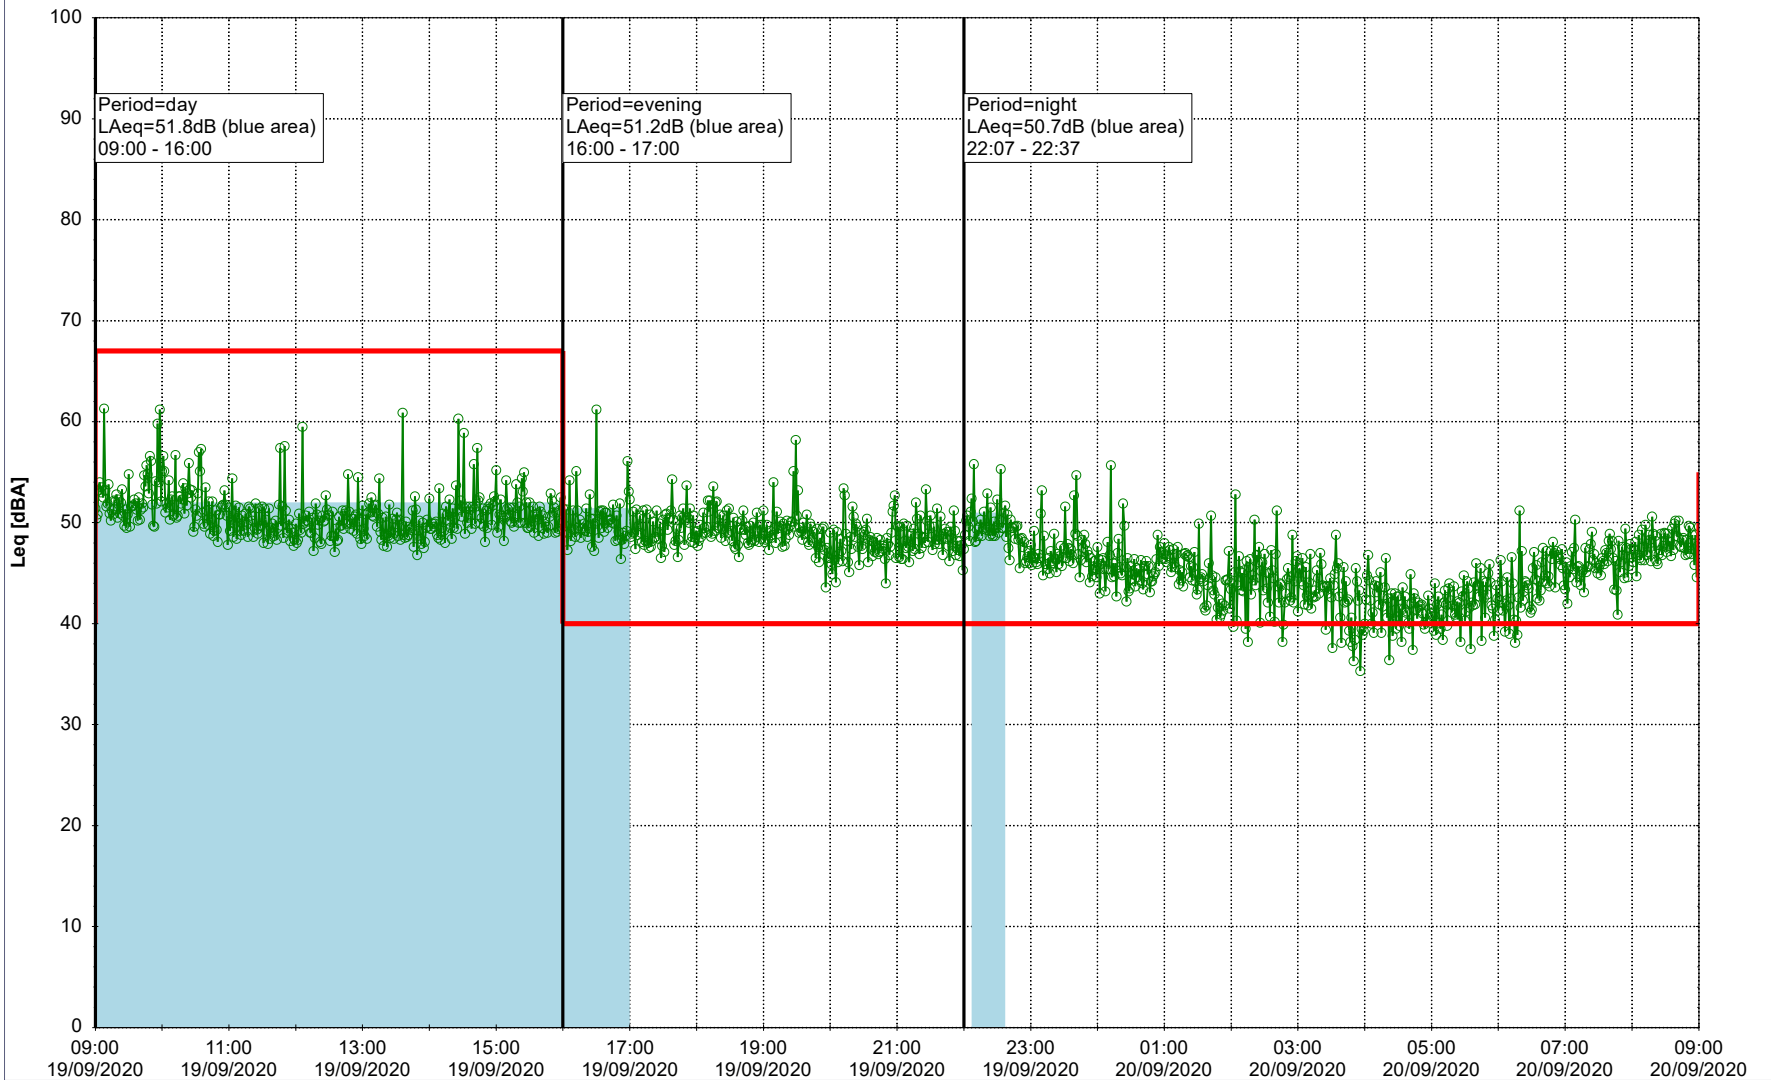

Remarks

...

Noise Time Related Diagram

18/09/2020
19/09/2020

SLU_NS01

Project: Kronos Sydhavnen
Construction: Sluseholmen
Location: N-V

Plan View

Remarks

...

Noise Time Related Diagram

19/09/2020
20/09/2020

○○○○ SLU_NS01

Project: Kronos Sydhavnen
Construction: Sluseholmen
Location: N-V

Plan View

Remarks

...