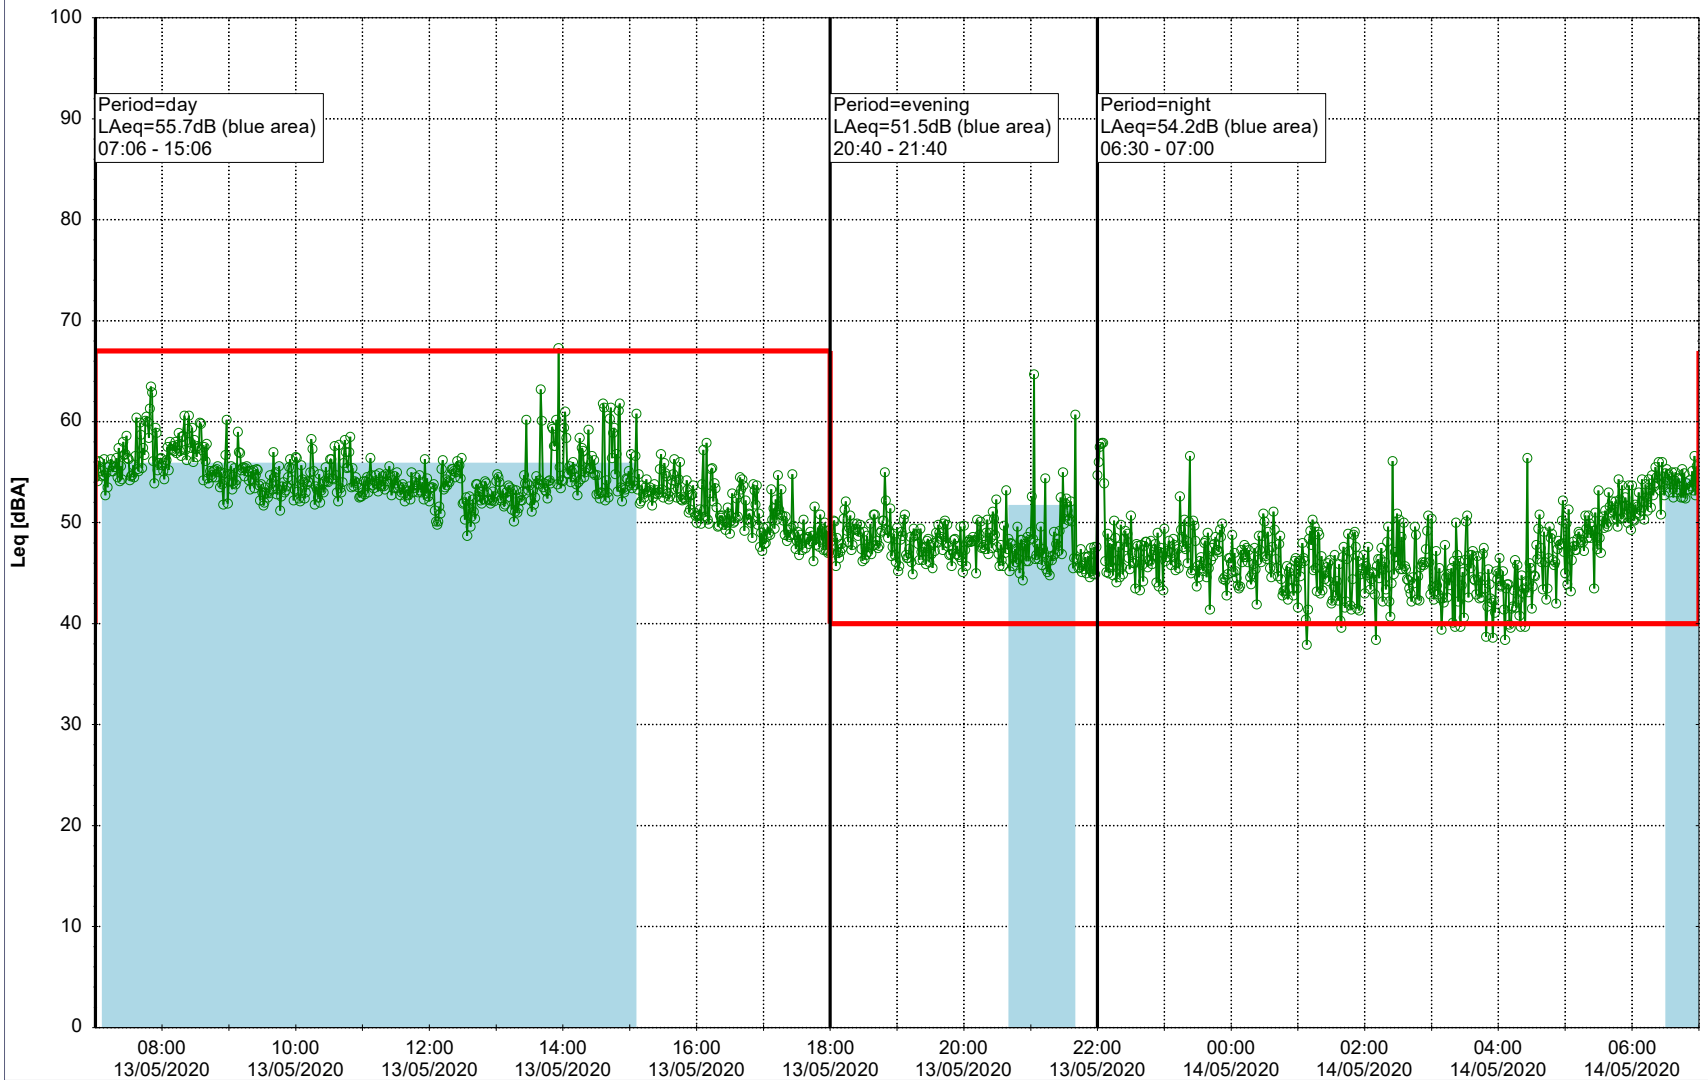

Plan View

Remarks

...

Noise Time Related Diagram

12/05/2020
13/05/2020

SLU_NS01

Project: Kronos Sydhavnen
Construction: Sluseholmen
Location: N-V

Plan View

Remarks

...

Noise Time Related Diagram

13/05/2020
14/05/2020

○○○○ SLU_NS01

Project: Kronos Sydhavnen
Construction: Sluseholmen
Location: N-V

Plan View

Remarks

Noise Time Related Diagram

15/05/2020
16/05/2020

○○○○ SLU_NS01

Project: Kronos Sydhavnen
Construction: Sluseholmen
Location: N-V

Plan View

0 5 10 15 20 [m]

Remarks

...

Noise Time Related Diagram

16/05/2020
17/05/2020

SLU_NS01

Project: Kronos Sydhavnen
Construction: Sluseholmen
Location: N-V

Plan View

0 5 10 15 20 [m]

Remarks

...