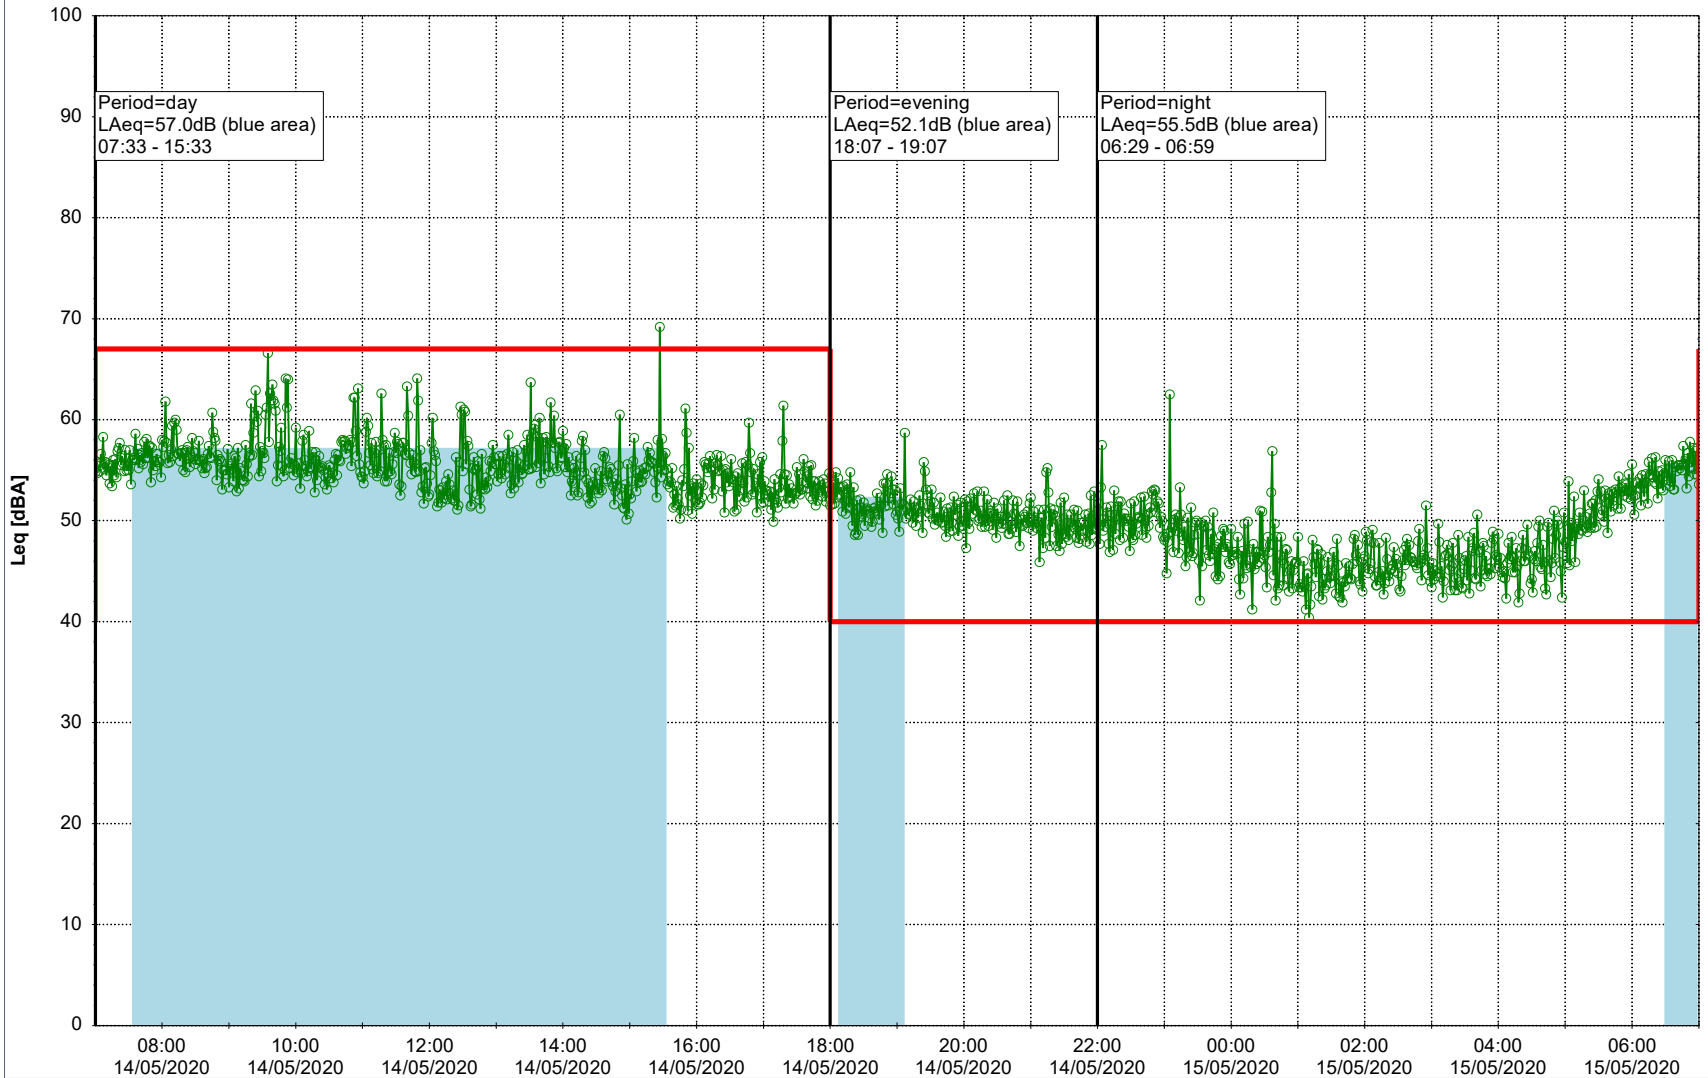

Remarks

...

Noise Time Related Diagram

13/05/2020
14/05/2020

○○○○ SLU_NS01

Project: Kronos Sydhavnen
Construction: Sluseholmen
Location: N-V

Plan View

Remarks

...

Noise Time Related Diagram

14/05/2020
15/05/2020

○○○ SLU_NS01

Project: Kronos Sydhavnen
Construction: Sluseholmen
Location: N-V

Plan View

Remarks

...

Noise Time Related Diagram

15/05/2020
16/05/2020

○○○○ SLU_NS01

Project: Kronos Sydhavnen
Construction: Sluseholmen
Location: N-V

Plan View

0 5 10 15 20 [m]

Remarks

...

Noise Time Related Diagram

16/05/2020
17/05/2020

SLU_NS01

Project: Kronos Sydhavnen
Construction: Sluseholmen
Location: N-V

Plan View

0 5 10 15 20 [m]

Remarks

...