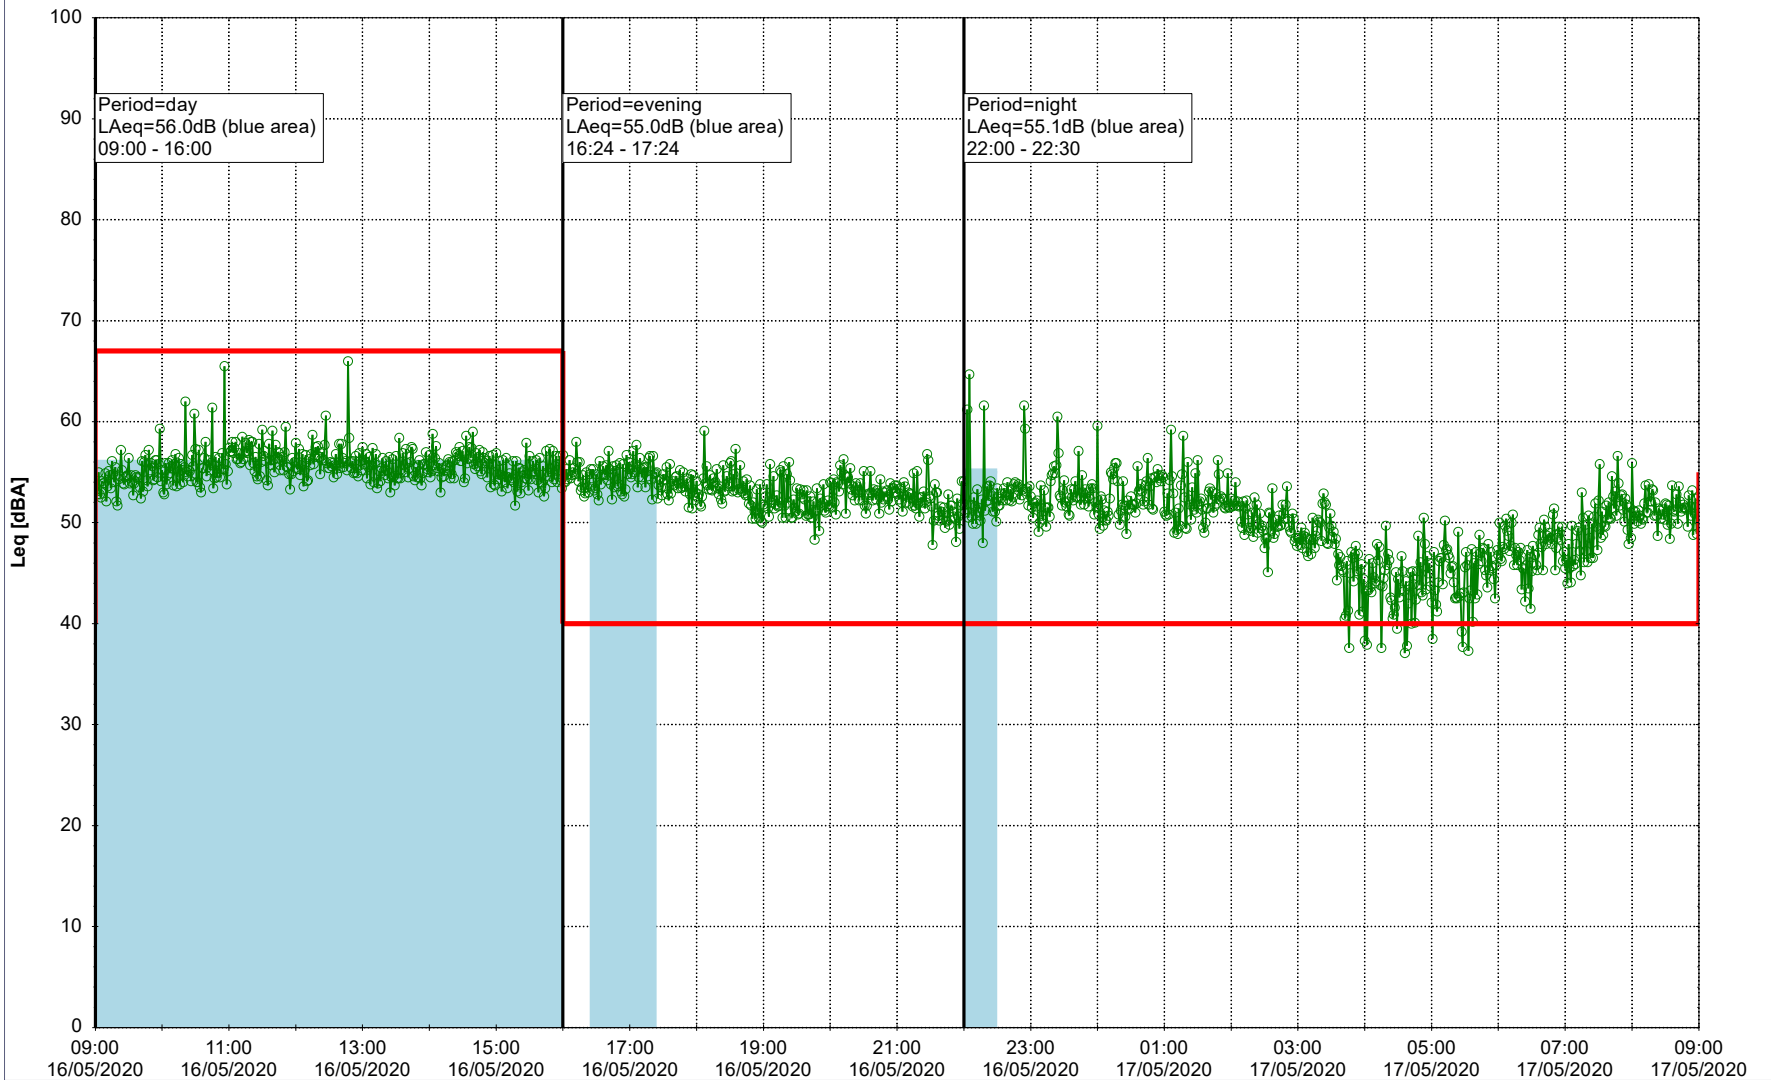

Noise Time Related Diagram

15/05/2020
16/05/2020

○○○○ SLU_NS01

Project: Kronos Sydhavnen
Construction: Sluseholmen
Location: N-V

Plan View

0 5 10 15 20 [m]

Remarks

...

Noise Time Related Diagram

16/05/2020
17/05/2020

SLU_NS01

Project: Kronos Sydhavnen
Construction: Sluseholmen
Location: N-V

Plan View

0 5 10 15 20 [m]

Remarks

...