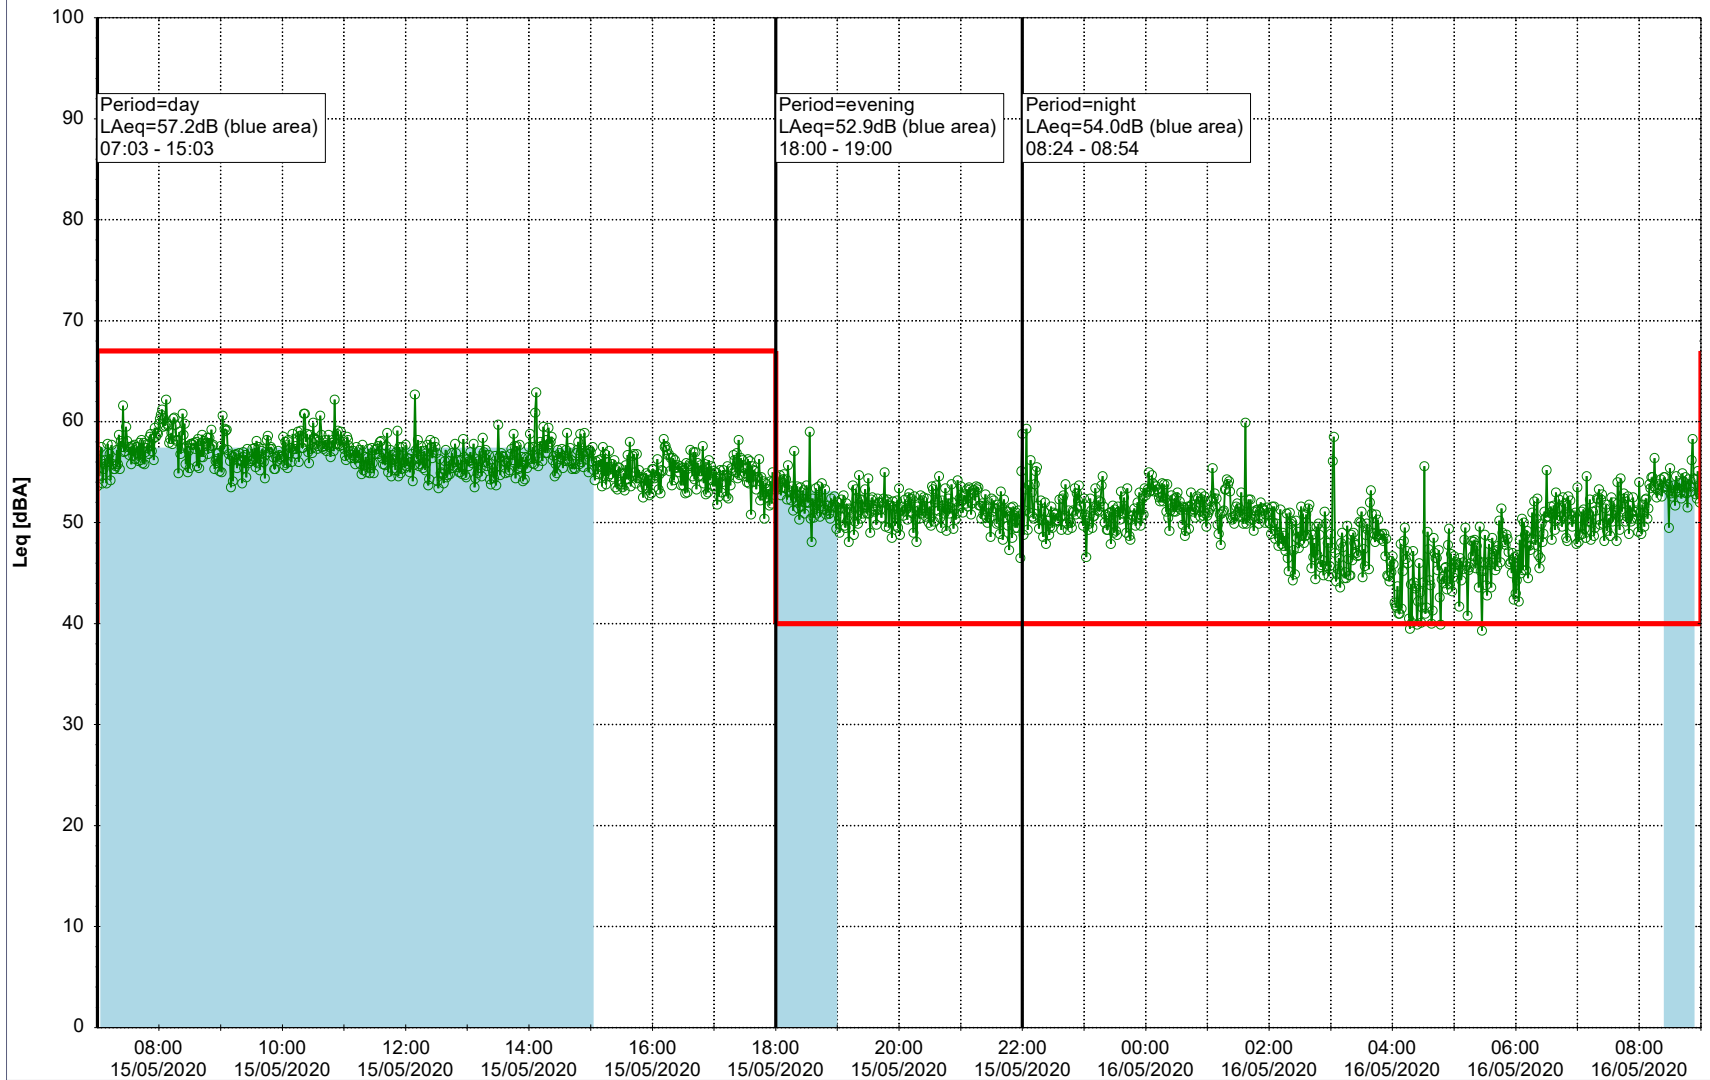

...

Noise Time Related Diagram

14/05/2020
15/05/2020

○○○ SLU_NS01

Project: Kronos Sydhavnen
Construction: Sluseholmen
Location: N-V

Plan View

Remarks

...

Noise Time Related Diagram

15/05/2020
16/05/2020

○○○○ SLU_NS01

Project: Kronos Sydhavnen
Construction: Sluseholmen
Location: N-V

Plan View

0 5 10 15 20 [m]

Remarks

...

Noise Time Related Diagram

16/05/2020
17/05/2020

SLU_NS01

Project: Kronos Sydhavnen
Construction: Sluseholmen
Location: N-V

Plan View

0 5 10 15 20 [m]

Remarks

...