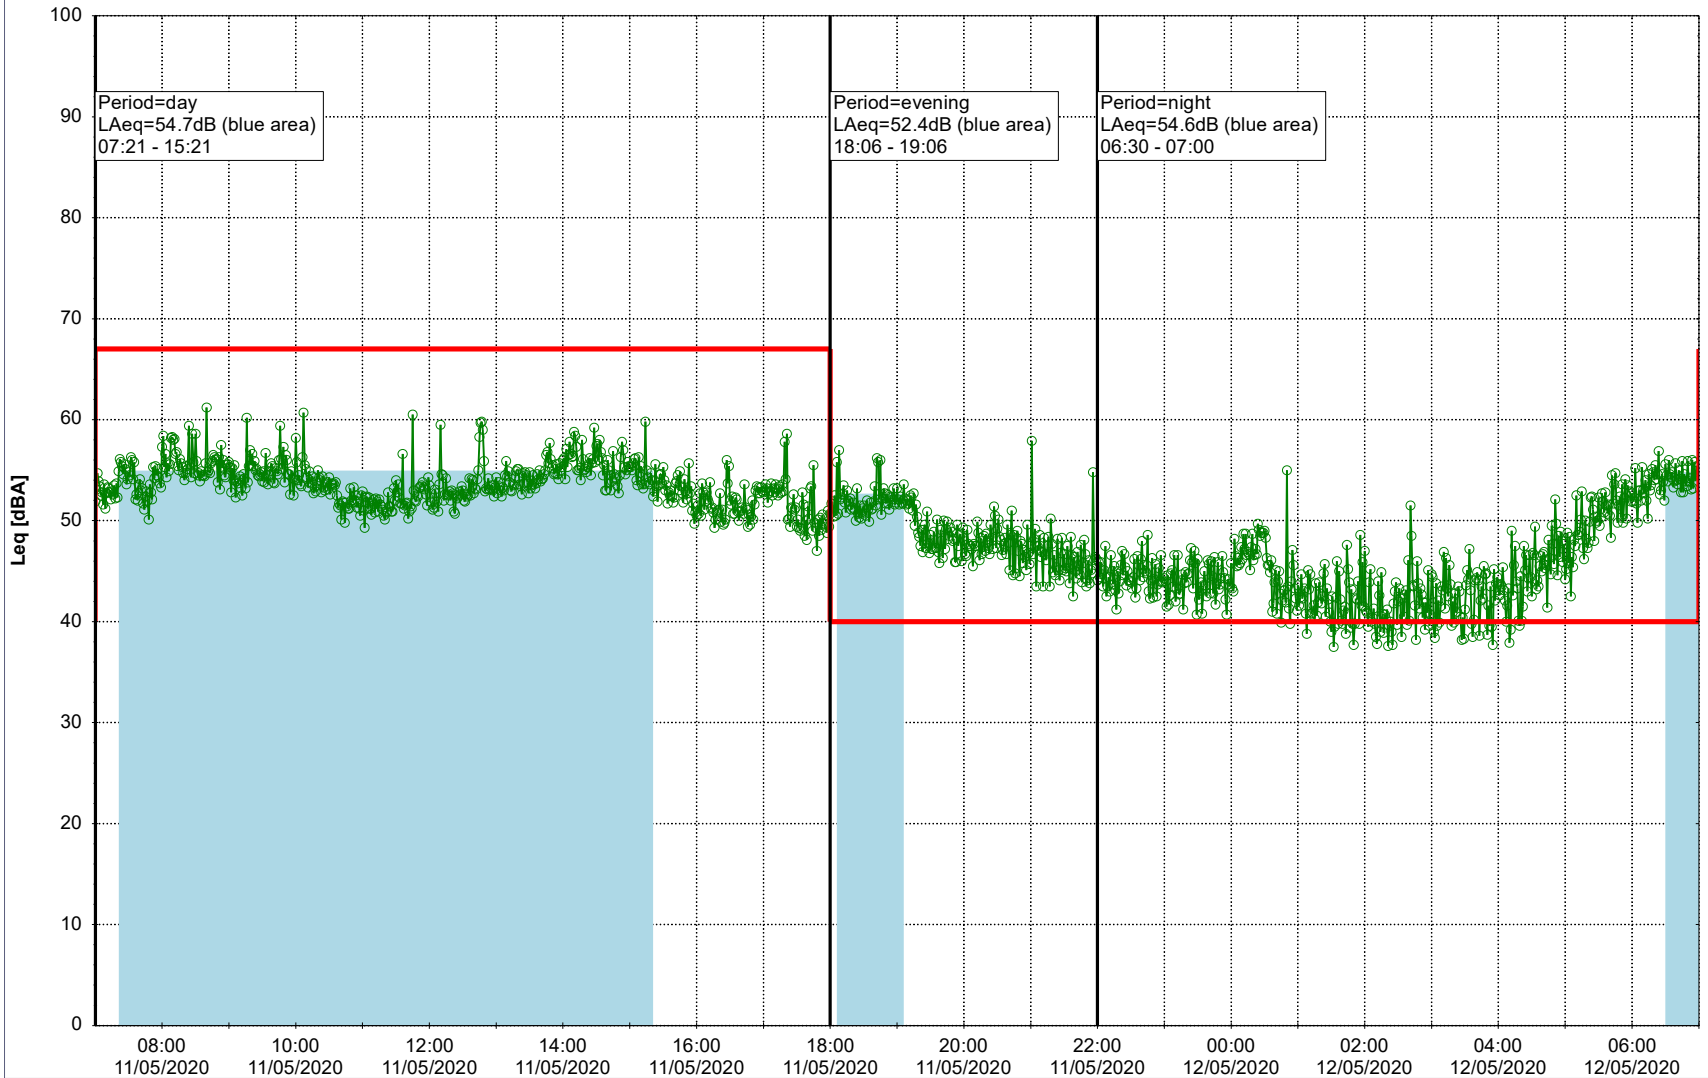

Project: Kronos Sydhavnen
Construction: Sluseholmen
Location: N-V

Plan View

Remarks

...

Noise Time Related Diagram

11/05/2020
12/05/2020

SLU_NS01

Project: Kronos Sydhavnen
Construction: Sluseholmen
Location: N-V

Plan View

Remarks

...

Noise Time Related Diagram

12/05/2020
13/05/2020

SLU_NS01

Project: Kronos Sydhavnen
Construction: Sluseholmen
Location: N-V

Plan View

Noise Time Related Diagram

15/05/2020
16/05/2020

○○○○ SLU_NS01

Project: Kronos Sydhavnen
Construction: Sluseholmen
Location: N-V

Plan View

0 5 10 15 20 [m]

Remarks

...

Noise Time Related Diagram

16/05/2020
17/05/2020

SLU_NS01

Project: Kronos Sydhavnen
Construction: Sluseholmen
Location: N-V

Plan View

0 5 10 15 20 [m]

Remarks

...