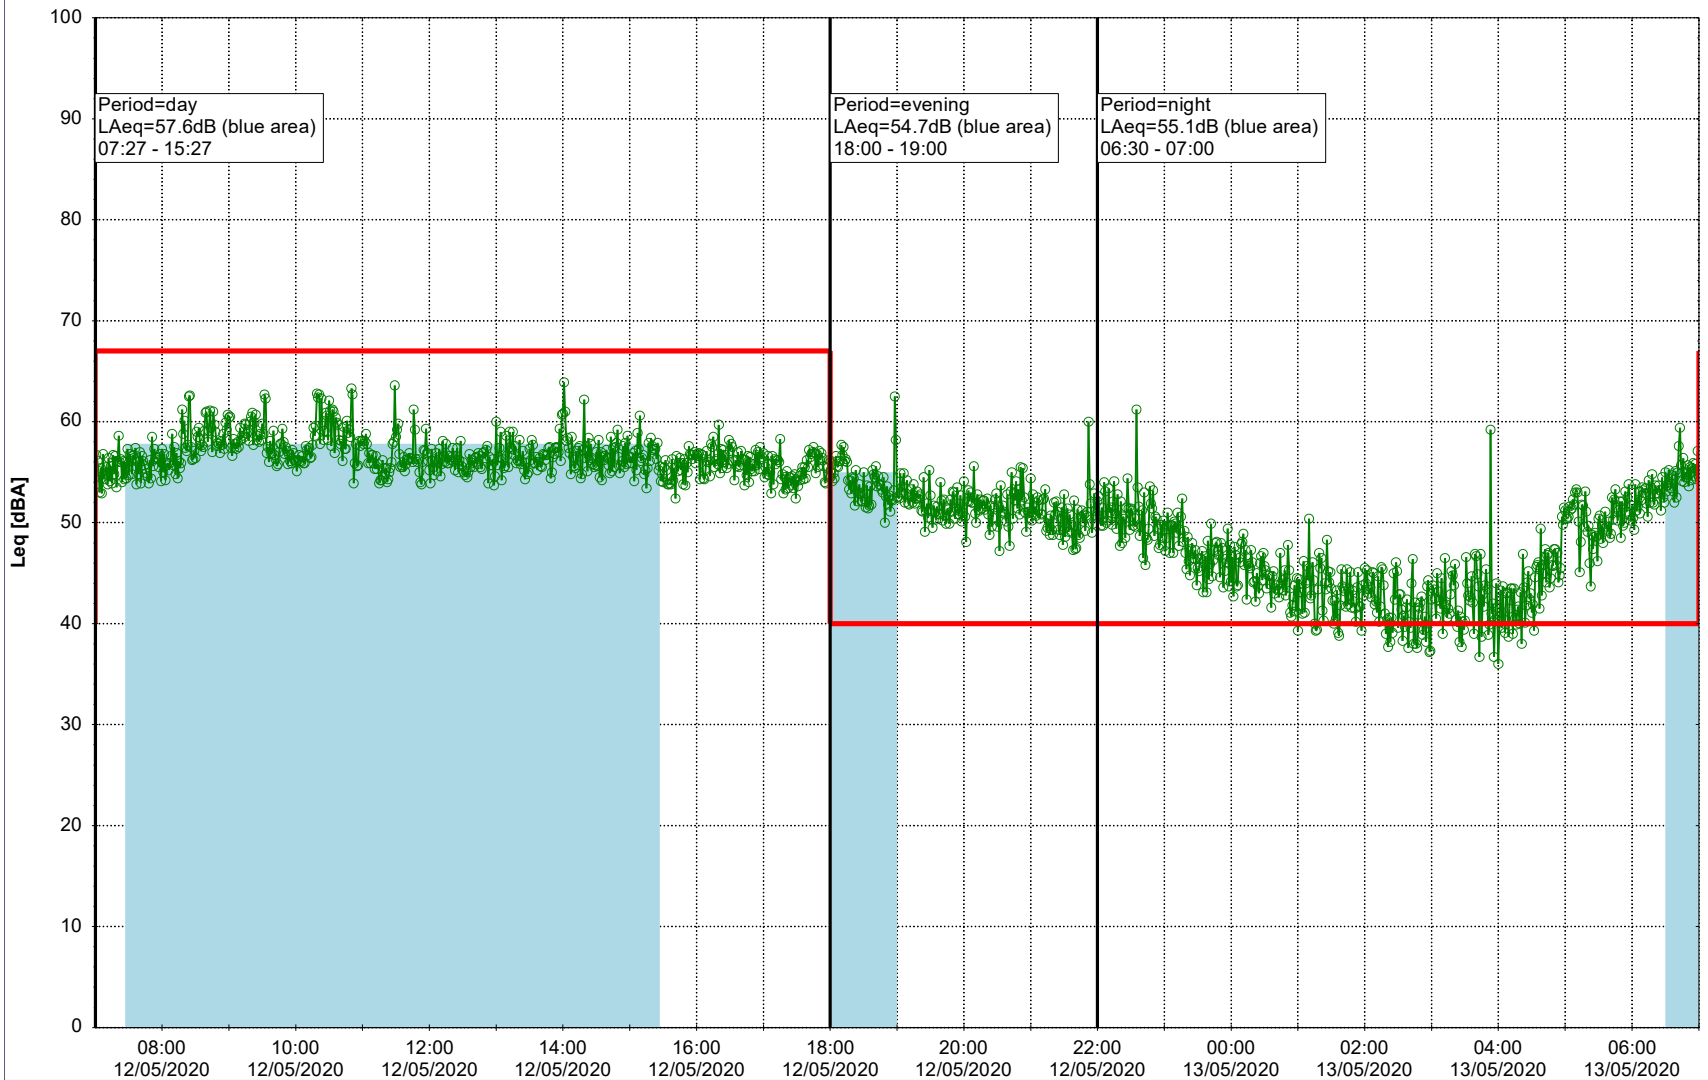

Plan View

Remarks

...

Noise Time Related Diagram

12/05/2020
13/05/2020

SLU_NS01

Project: Kronos Sydhavnen
Construction: Sluseholmen
Location: N-V

Plan View

Remarks

...

Noise Time Related Diagram

13/05/2020
14/05/2020

○○○○ SLU_NS01

Project: Kronos Sydhavnen
Construction: Sluseholmen
Location: N-V

Plan View

Remarks

...

Noise Time Related Diagram

14/05/2020
15/05/2020

○○○ SLU_NS01

Project: Kronos Sydhavnen
Construction: Sluseholmen
Location: N-V

Plan View

Remarks

...

Noise Time Related Diagram

16/05/2020
17/05/2020

SLU_NS01

Project: Kronos Sydhavnen
Construction: Sluseholmen
Location: N-V

Plan View

0 5 10 15 20 [m]

Remarks

...