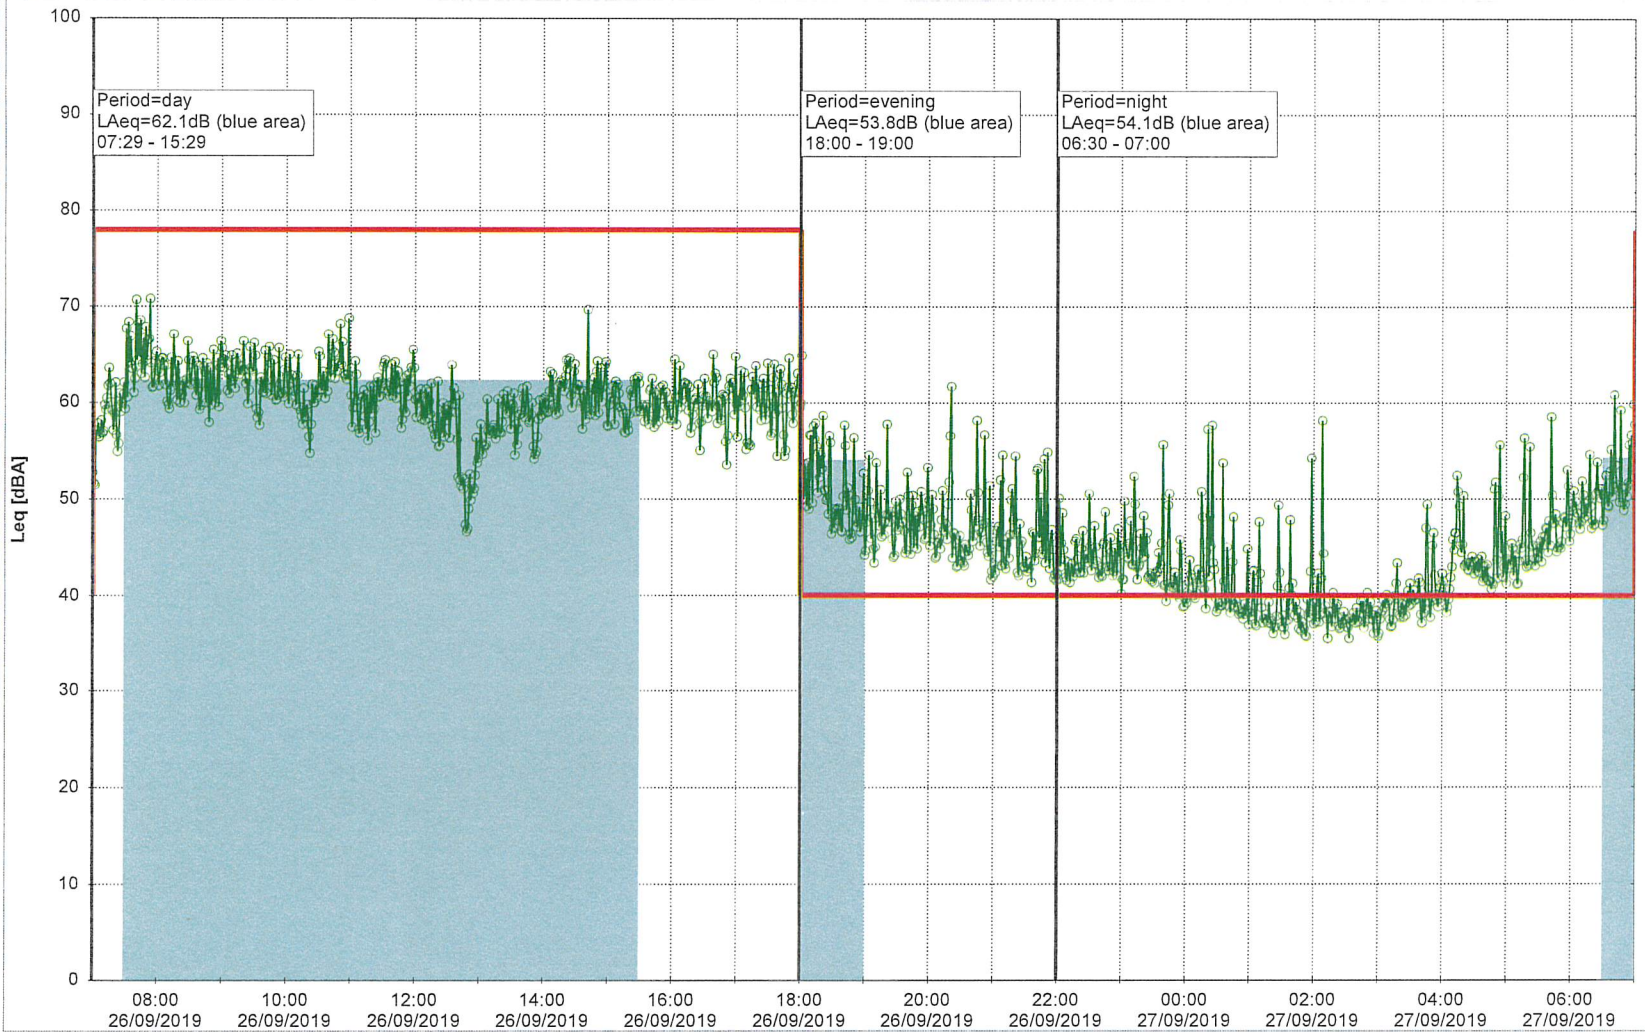

Noise Time Related Diagram

NEL_NS01

Project: Kronos Sydhavnen
Construction: Ny Ellebjerg
Location: N-V

25/09/2019
26/09/2019

Noise Time Related Diagram

NEL_NS01

Project: Kronos Sydhavnen
Construction: Ny Ellebjerg
Location: N-V

Remarks

...

Noise Time Related Diagram

26/09/2019
27/09/2019

○ ○ ○ ○ NEL_NS01

Project: Kronos Sydhavnen
Construction: Ny Ellebjerg
Location: N-V

28/09/2019
29/09/2019

Noise Time Related Diagram

NEL_NS01

Project: Kronos Sydhavnen
Construction: Ny Ellebjerg
Location: N-V

Noise Time Related Diagram

29/09/2019
30/09/2019

Remarks

...

NEL_NS01

Project: Kronos Sydhavnen
Construction: Ny Ellebjerg
Location: N-V