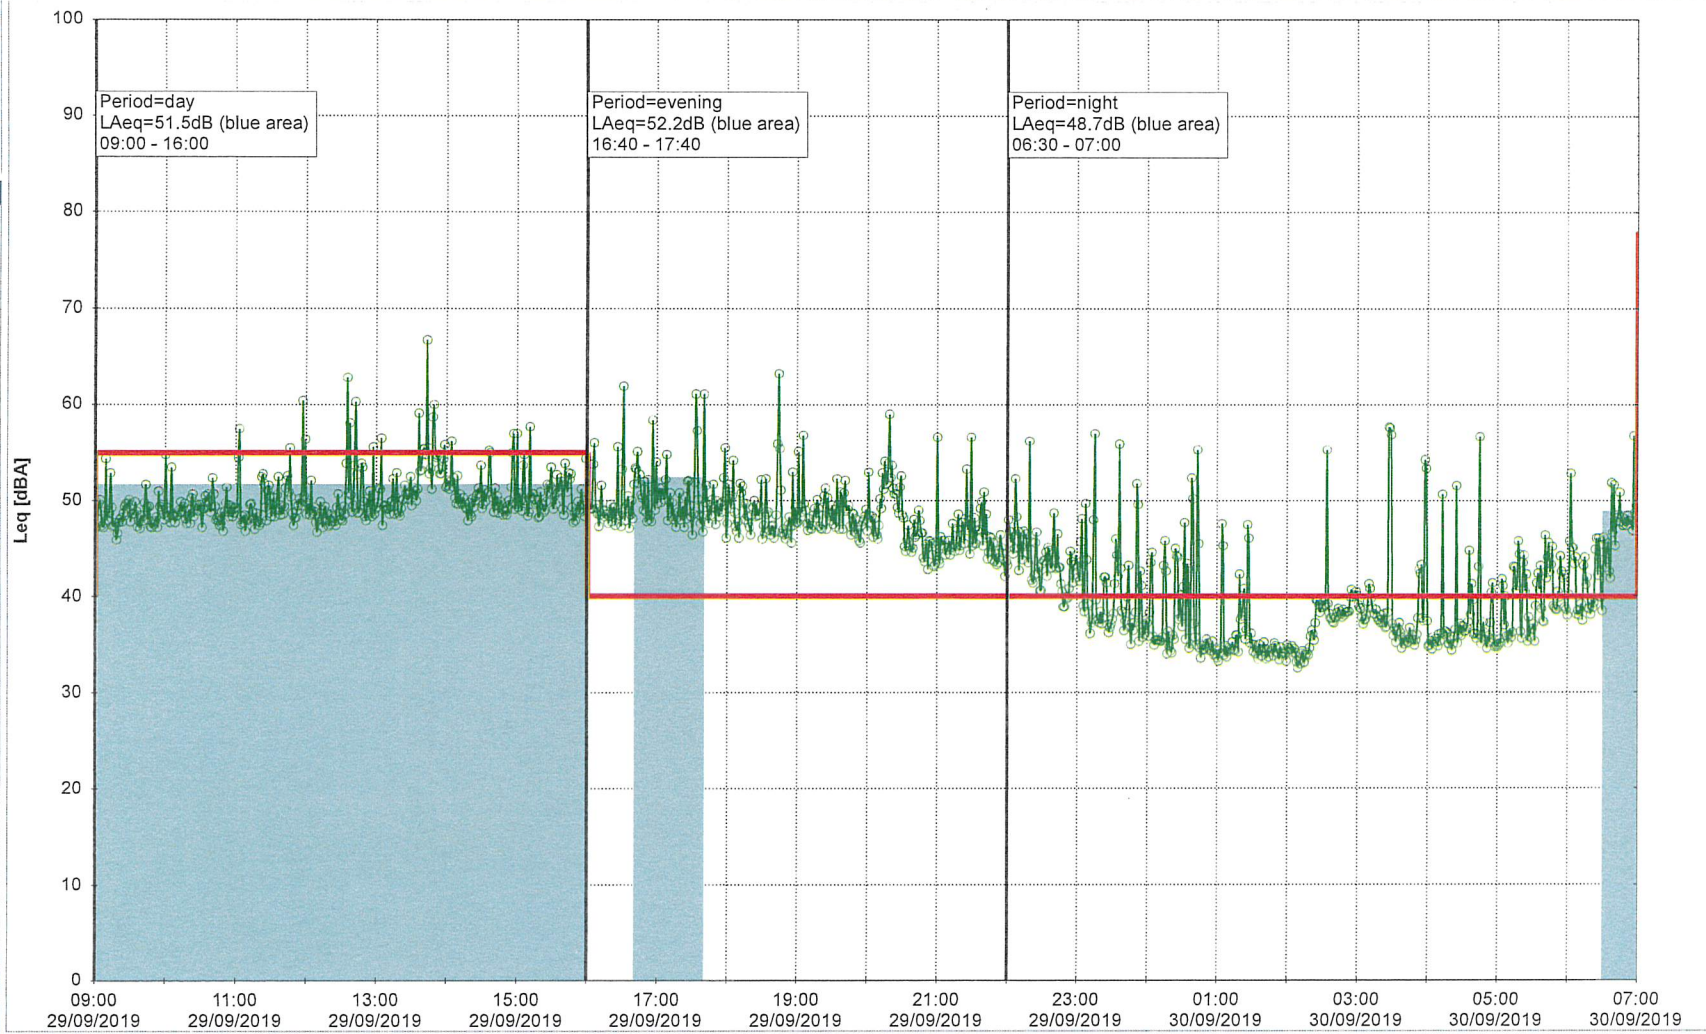

NEL_NS01

Project: Kronos Sydhavnen
Construction: Ny Ellebjerg
Location: N-V

Noise Time Related Diagram

29/09/2019
30/09/2019

Remarks

...

NEL_NS01

Project: Kronos Sydhavnen
Construction: Ny Ellebjerg
Location: N-V

Noise Time Related Diagram

30/09/2019
01/10/2019

NEL_NS01