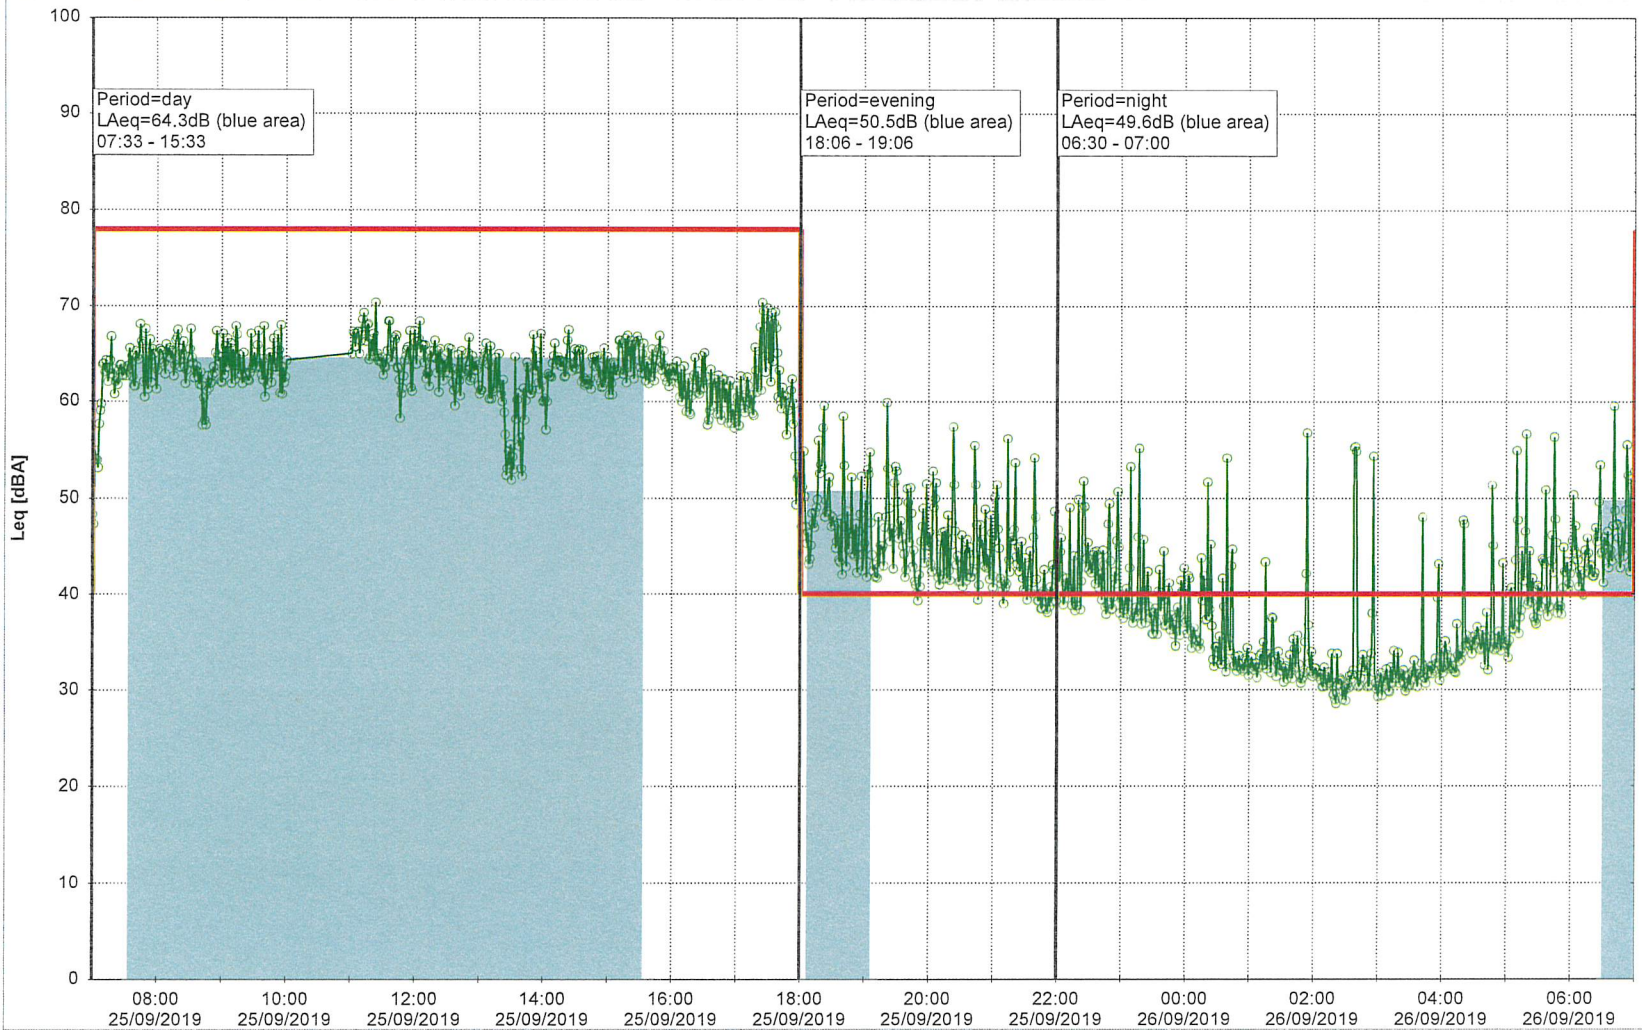

Noise Time Related Diagram

NEL_NS01

Project: Kronos Sydhavnen
Construction: Ny Ellebjerg
Location: N-V

25/09/2019
26/09/2019

Noise Time Related Diagram

NEL_NS01

Project: Kronos Sydhavnen
Construction: Ny Ellebjerg
Location: N-V

Remarks

...

Noise Time Related Diagram

26/09/2019
27/09/2019

○ ○ ○ ○ NEL_NS01

Project: Kronos Sydhavnen
Construction: Ny Ellebjerg
Location: N-V

28/09/2019
29/09/2019

Noise Time Related Diagram

NEL_NS01

Project: Kronos Sydhavnen
Construction: Ny Ellebjerg
Location: N-V

Noise Time Related Diagram

29/09/2019
30/09/2019

Remarks

...

NEL_NS01

Project: Kronos Sydhavnen
Construction: Ny Ellebjerg
Location: N-V