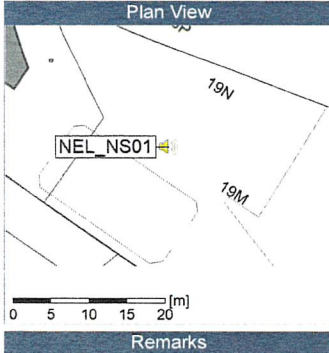

Remarks

...

Noise Time Related Diagram

26/09/2019
27/09/2019

○ ○ ○ ○ NEL_NS01

Project: Kronos Sydhavnen
Construction: Ny Ellebjerg
Location: N-V

28/09/2019
29/09/2019

Noise Time Related Diagram