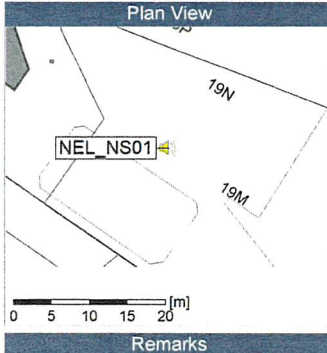

Project: Kronos Sydhavnen
 Construction: Ny Ellebjerg
 Location: N-V

9/23/2019
 9/24/2019

Noise Time Related Diagram

Remarks

o NEL_NS01

Project: Kronos Sydhavnen
Construction: Ny Ellebjerg
Location: N-V

9/24/2019
9/25/2019