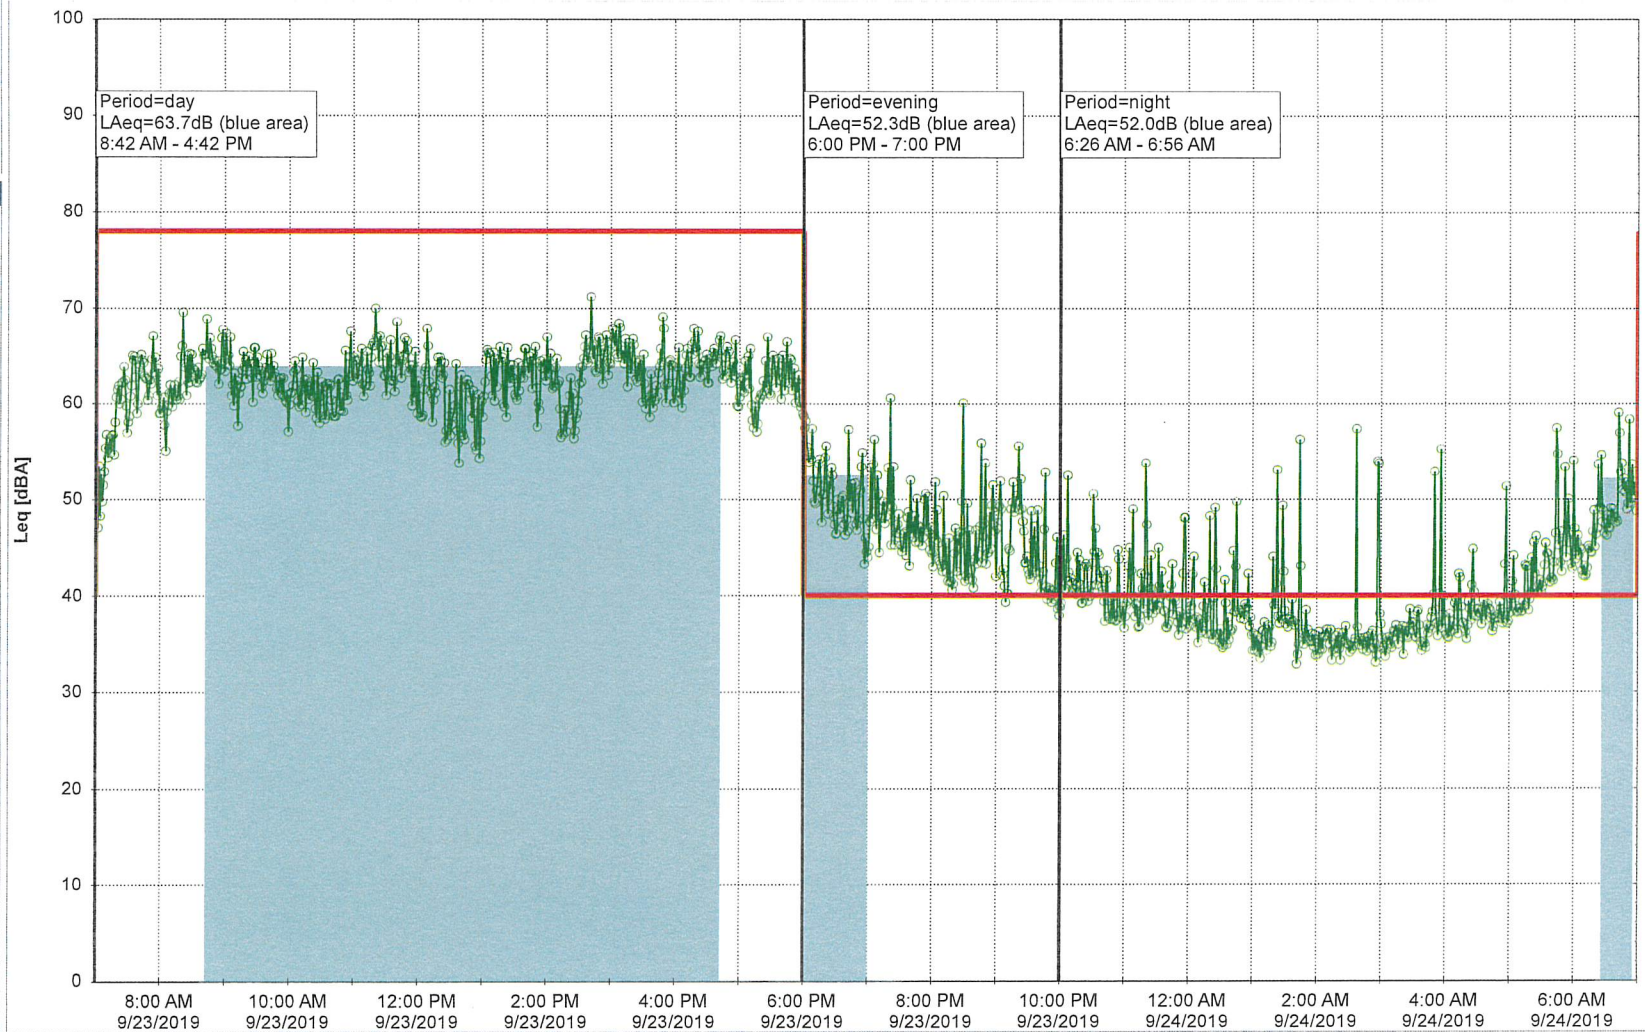

Project: Kronos Sydhavnen
 Construction: Ny Ellebjerg
 Location: N-V

9/23/2019
 9/24/2019

Noise Time Related Diagram

Remarks

o NEL_NS01

Project: Kronos Sydhavnen
Construction: Ny Ellebjerg
Location: N-V

9/24/2019
9/25/2019

Noise Time Related Diagram

NEL_NS01

Project: Kronos Sydhavnen
Construction: Ny Ellebjerg
Location: N-V

25/09/2019
26/09/2019

Noise Time Related Diagram

NEL_NS01

Project: Kronos Sydhavnen
Construction: Ny Ellebjerg
Location: N-V

Remarks

...

Noise Time Related Diagram

26/09/2019
27/09/2019

○ ○ ○ ○ NEL_NS01

Project: Kronos Sydhavnen
Construction: Ny Ellebjerg
Location: N-V

28/09/2019
29/09/2019

Noise Time Related Diagram

NEL_NS01

Project: Kronos Sydhavnen
Construction: Ny Ellebjerg
Location: N-V

Noise Time Related Diagram

29/09/2019
30/09/2019

Remarks

...

NEL_NS01

Project: Kronos Sydhavnen
Construction: Ny Ellebjerg
Location: N-V