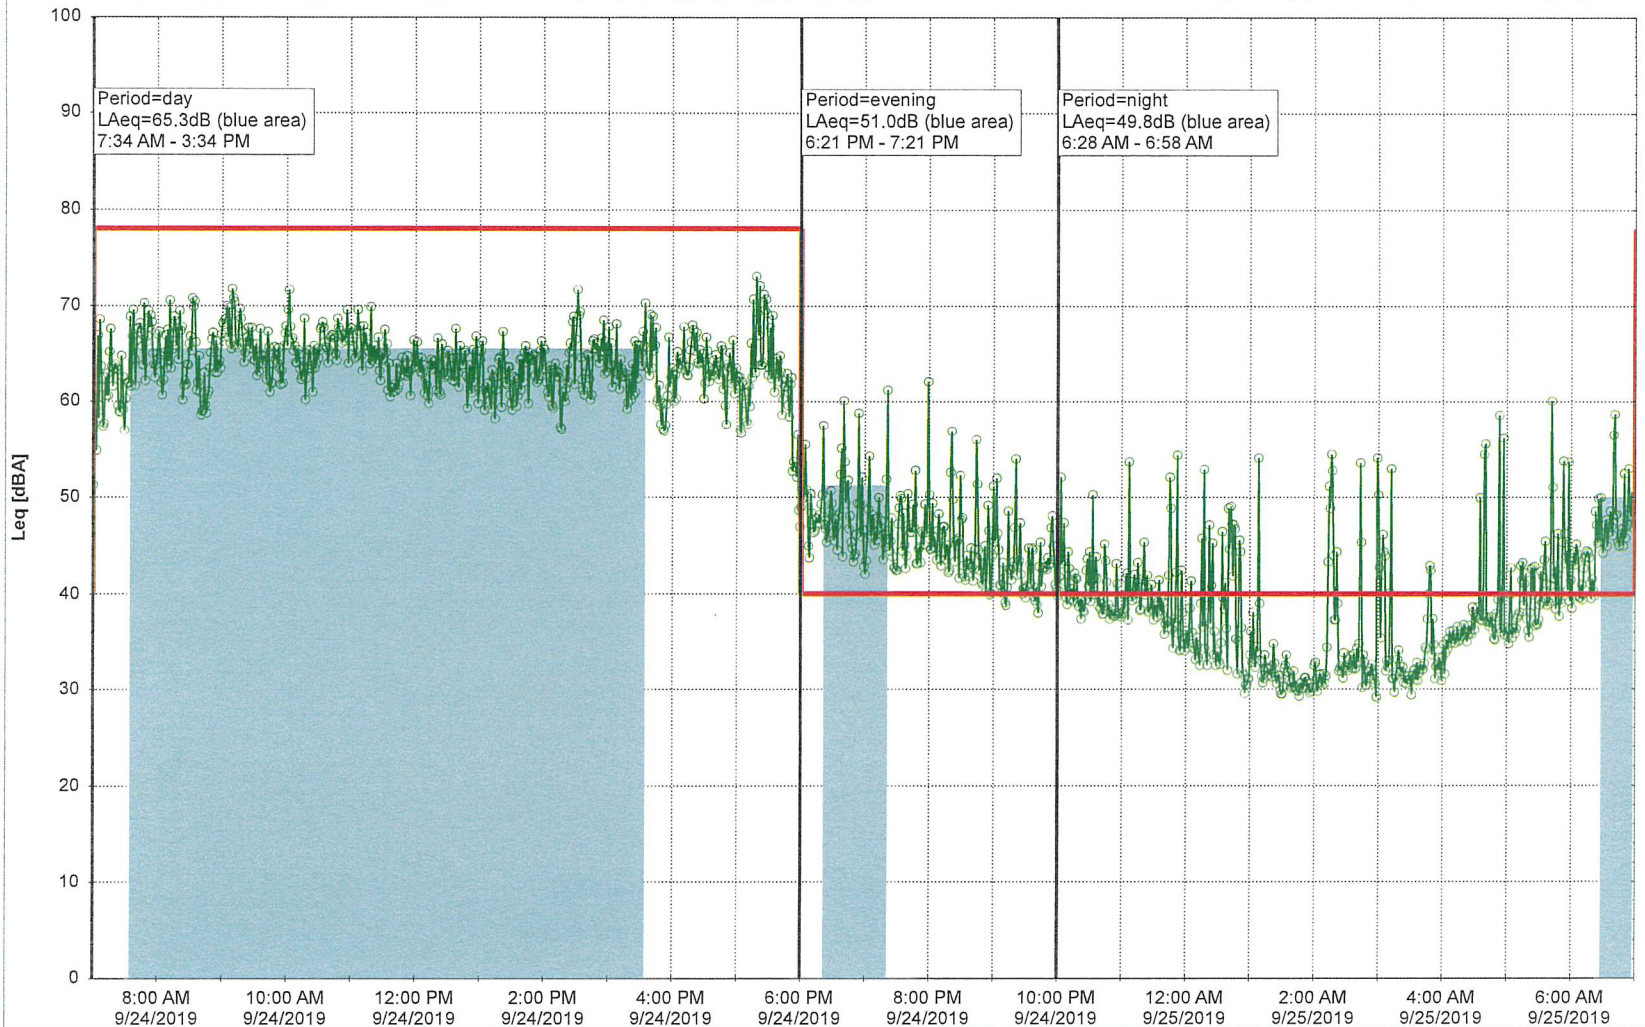

Project: Kronos Sydhavnen
 Construction: Ny Ellebjerg
 Location: N-V

9/23/2019
 9/24/2019

Noise Time Related Diagram

Remarks

o NEL_NS01

Project: Kronos Sydhavnen
Construction: Ny Ellebjerg
Location: N-V

9/24/2019
9/25/2019

Noise Time Related Diagram

NEL_NS01

Project: Kronos Sydhavnen
Construction: Ny Ellebjerg
Location: N-V

25/09/2019
26/09/2019

Noise Time Related Diagram

NEL_NS01

Project: Kronos Sydhavnen
Construction: Ny Ellebjerg
Location: N-V

Remarks

...

Noise Time Related Diagram

26/09/2019
27/09/2019

○ ○ ○ ○ NEL_NS01

Project: Kronos Sydhavnen
Construction: Ny Ellebjerg
Location: N-V

28/09/2019
29/09/2019

Noise Time Related Diagram

NEL_NS01

Project: Kronos Sydhavnen
Construction: Ny Ellebjerg
Location: N-V

Noise Time Related Diagram

29/09/2019
30/09/2019

Remarks

...

NEL_NS01

Project: Kronos Sydhavnen
Construction: Ny Ellebjerg
Location: N-V