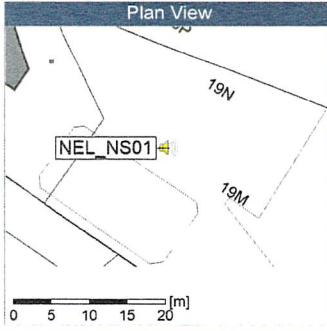

NEL_NS01

Project: Kronos Sydhavnen
Construction: Ny Ellebjerg
Location: N-V

Noise Time Related Diagram

29/09/2019
30/09/2019

Remarks

...

NEL_NS01

Project: Kronos Sydhavnen
Construction: Ny Ellebjerg
Location: N-V