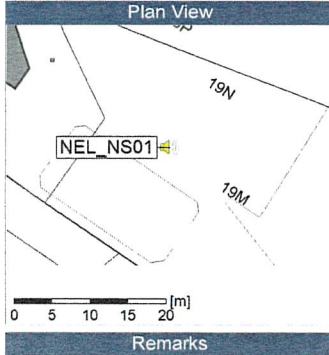

Project: Kronos Sydhavnen
Construction: Ny Ellebjerg
Location: N-V

9/24/2019
9/25/2019

Noise Time Related Diagram

NEL_NS01