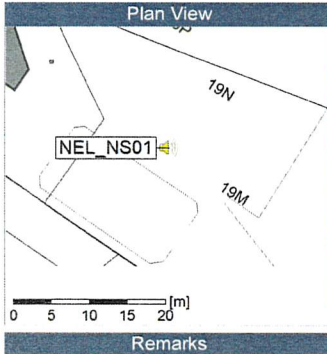

Noise Time Related Diagram

NEL_NS01

Project: Kronos Sydhavnen
Construction: Ny Ellebjerg
Location: N-V

25/09/2019
26/09/2019

Noise Time Related Diagram

NEL_NS01

Project: Kronos Sydhavnen
Construction: Ny Ellebjerg
Location: N-V