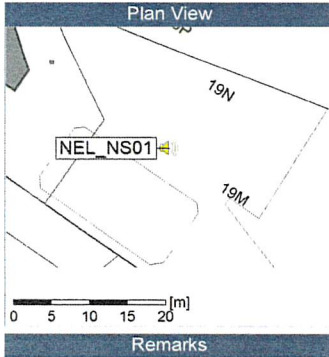

Noise Time Related Diagram

NEL_NS01

Project: Kronos Sydhavnen
Construction: Ny Ellebjerg
Location: N-V

25/09/2019
26/09/2019

Noise Time Related Diagram

NEL_NS01

Project: Kronos Sydhavnen
Construction: Ny Ellebjerg
Location: N-V