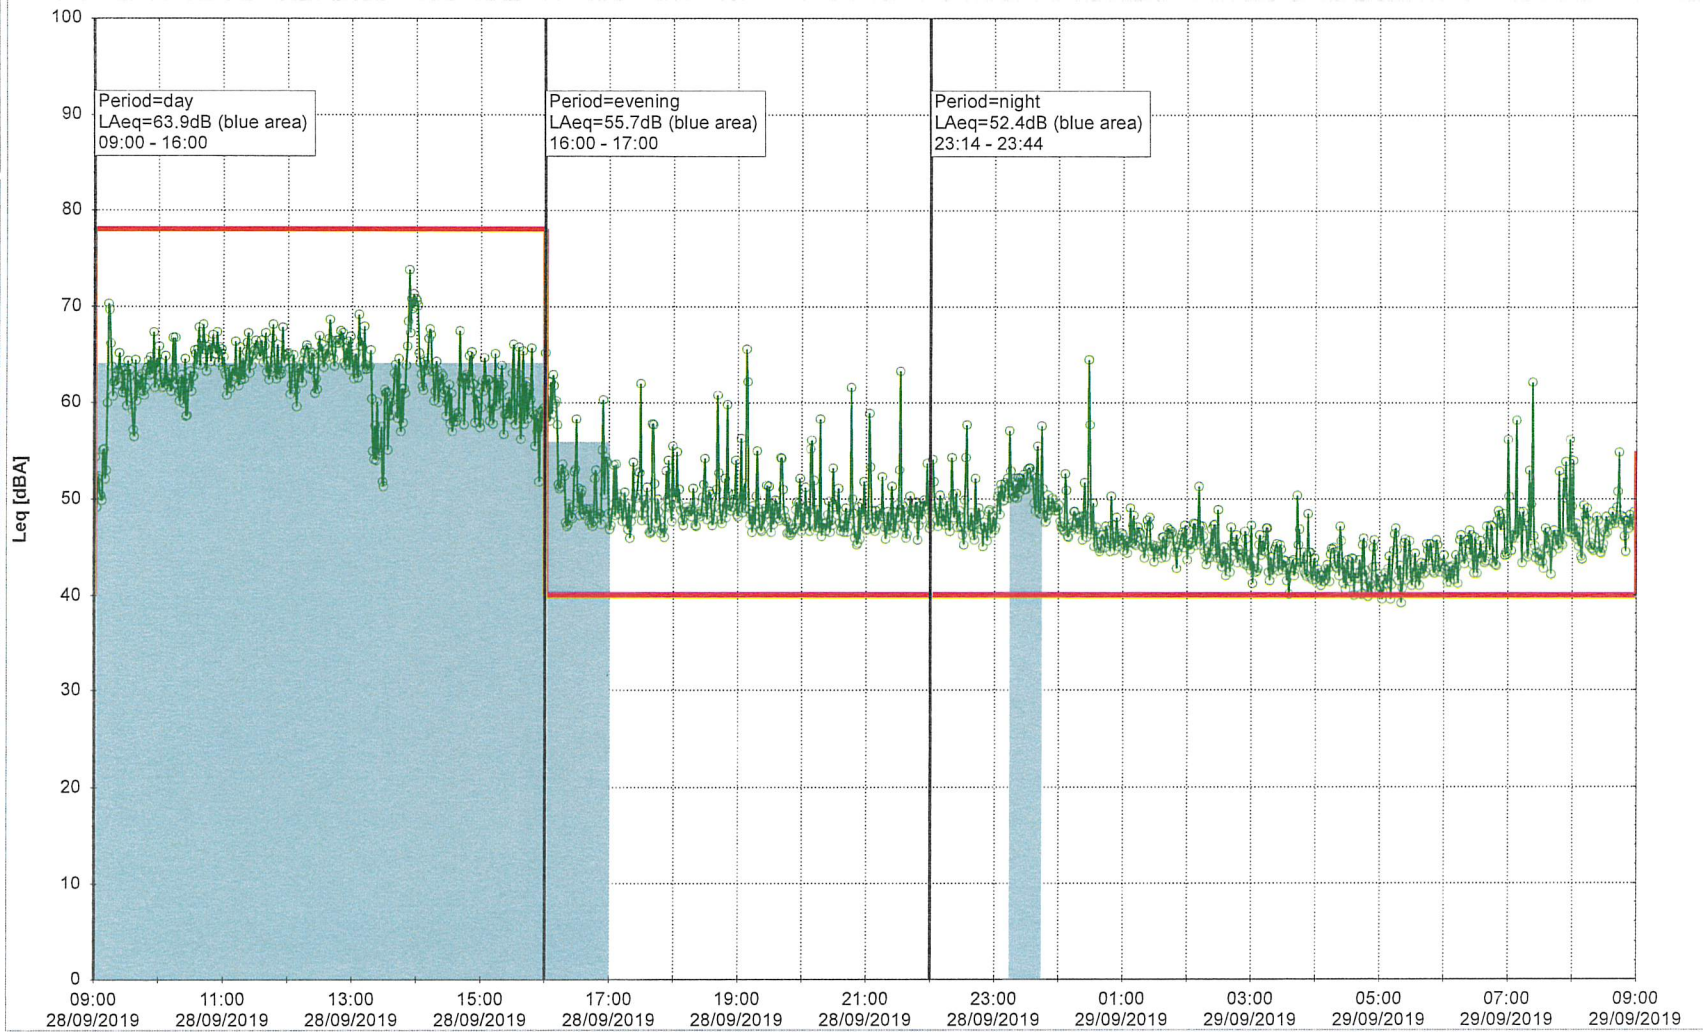

Remarks

...

Noise Time Related Diagram

26/09/2019
27/09/2019

○ ○ ○ ○ NEL_NS01

Project: Kronos Sydhavnen
Construction: Ny Ellebjerg
Location: N-V

28/09/2019
29/09/2019

Noise Time Related Diagram

NEL_NS01

Project: Kronos Sydhavnen
Construction: Ny Ellebjerg
Location: N-V

Noise Time Related Diagram

29/09/2019
30/09/2019

Remarks

...

NEL_NS01

Project: Kronos Sydhavnen
Construction: Ny Ellebjerg
Location: N-V