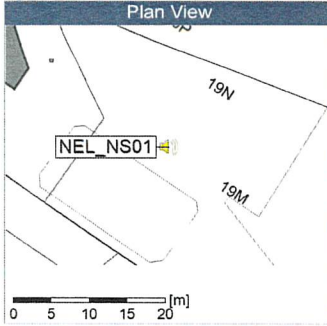

Project: Kronos Sydhavnen
Construction: Ny Ellebjerg
Location: N-V

Noise Time Related Diagram

30/09/2019
01/10/2019

NEL_NS01