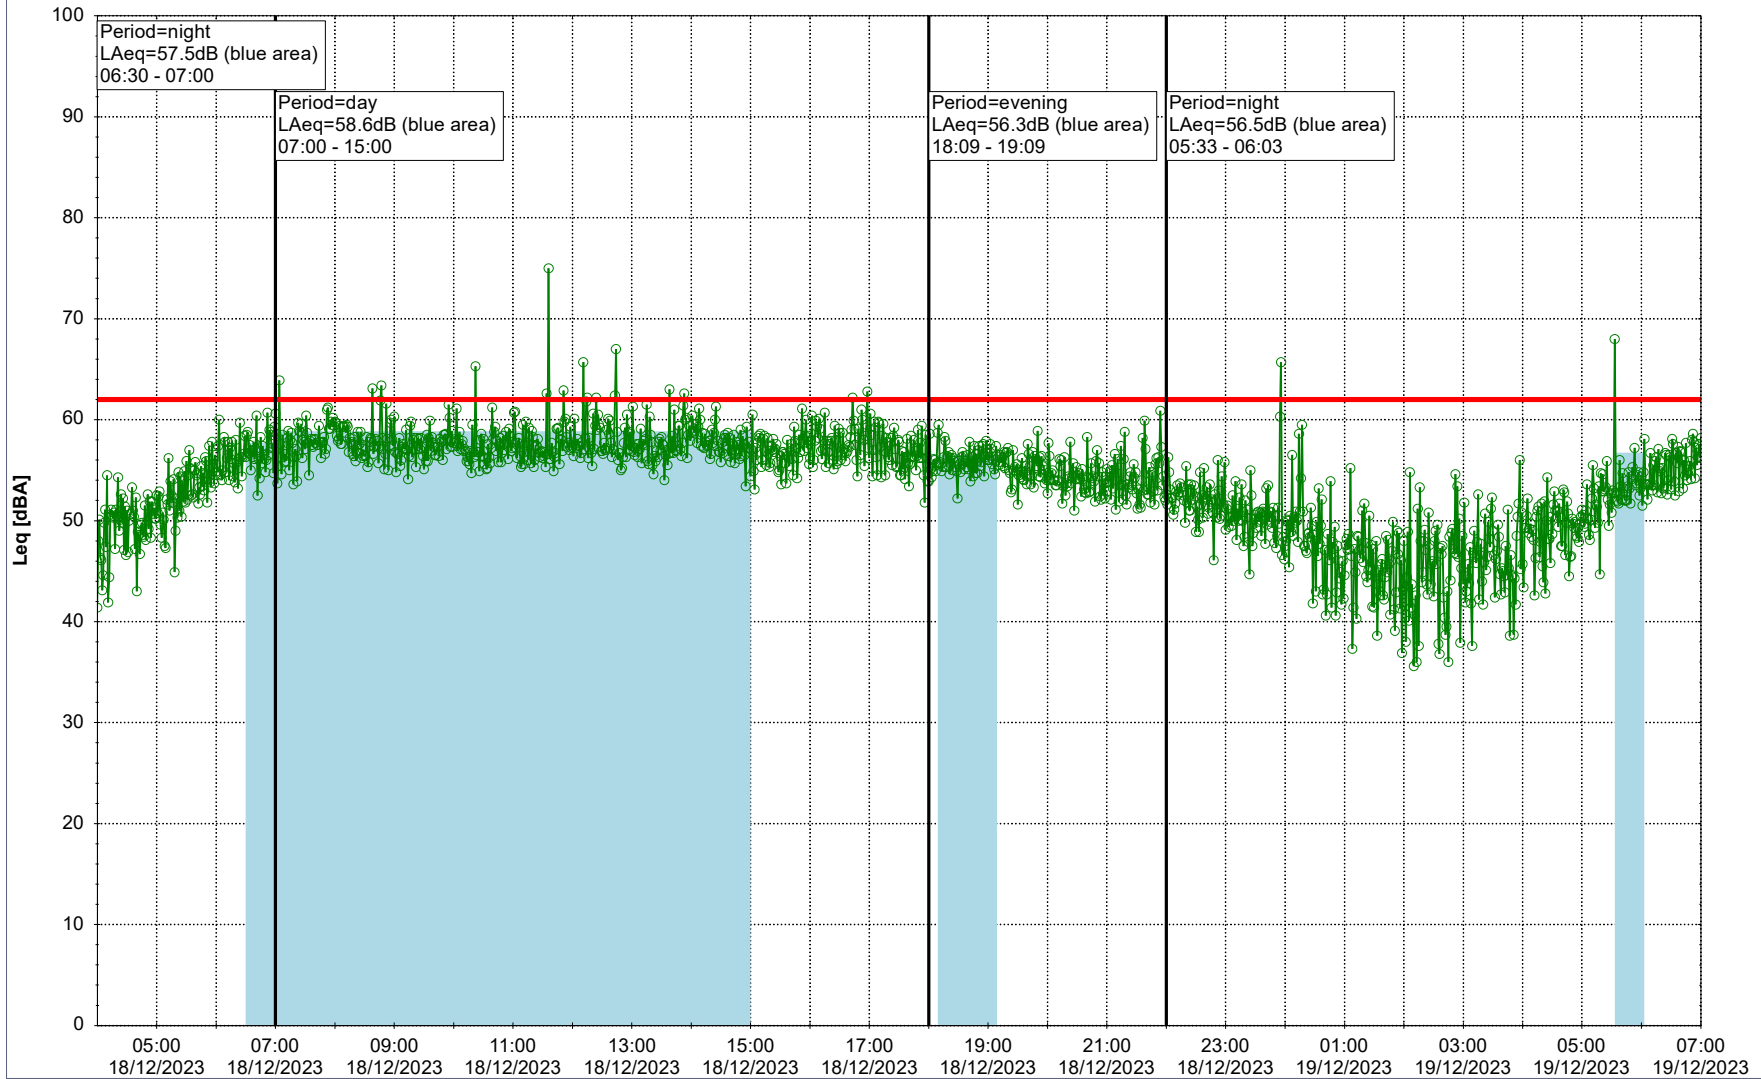

Project: Kronos Sydhavnen
Construction: Gåsebæk
Location: N-V

Plan View

Remarks

...

Noise Time Related Diagram

18/12/2023
19/12/2023

○○○ GAB_NS01

Project: Kronos Sydhavnen
Construction: Gåsebæk
Location: N-V

Plan View

Remarks

...

Noise Time Related Diagram

19/12/2023
20/12/2023

○○○ GAB_NS01

Project: Kronos Sydhavnen
Construction: Gåsebæk
Location: N-V

20/12/2023
21/12/2023

Plan View

Remarks

...

Noise Time Related Diagram

○○○ GAB_NS01

Project: Kronos Sydhavnen
Construction: Gåsebæk
Location: N-V

Plan View

Remarks

23/12/2023
24/12/2023

○○○ GAB_NS01

Project: Kronos Sydhavnen
Construction: Gåsebæk
Location: N-V

24/12/2023
25/12/2023

Plan View

Remarks

...

Noise Time Related Diagram