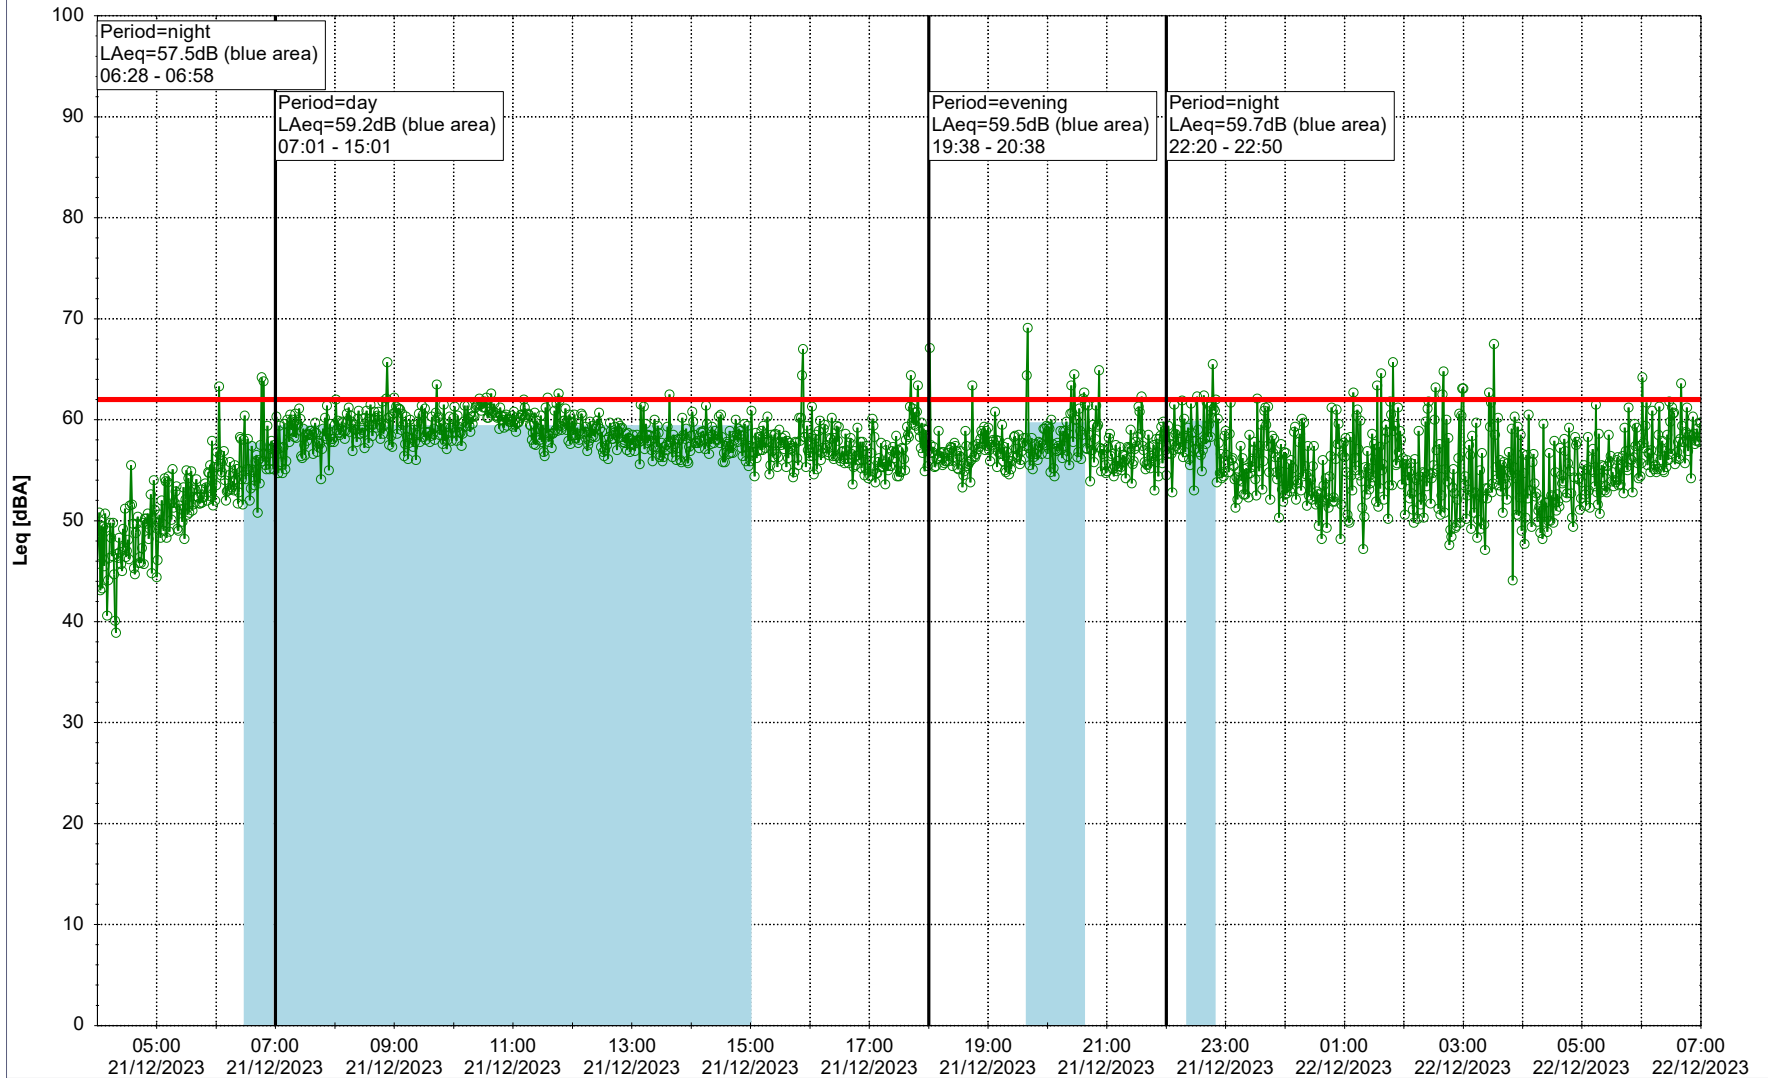

Plan View

Remarks

...

Noise Time Related Diagram

○○○ GAB_NS01

Project: Kronos Sydhavnen
Construction: Gåsebæk
Location: N-V

Plan View

Remarks

...

Noise Time Related Diagram

21/12/2023
22/12/2023

○○○ GAB_NS01

Project: Kronos Sydhavnen
Construction: Gåsebæk
Location: N-V

Plan View

Remarks

...

Noise Time Related Diagram

22/12/2023
23/12/2023

○○○ GAB_NS01

Project: Kronos Sydhavnen
Construction: Gåsebæk
Location: N-V

Plan View

Remarks

...

Noise Time Related Diagram

23/12/2023
24/12/2023

○○○ GAB_NS01

Project: Kronos Sydhavnen
Construction: Gåsebæk
Location: N-V

24/12/2023
25/12/2023

Plan View

Remarks

...

Noise Time Related Diagram