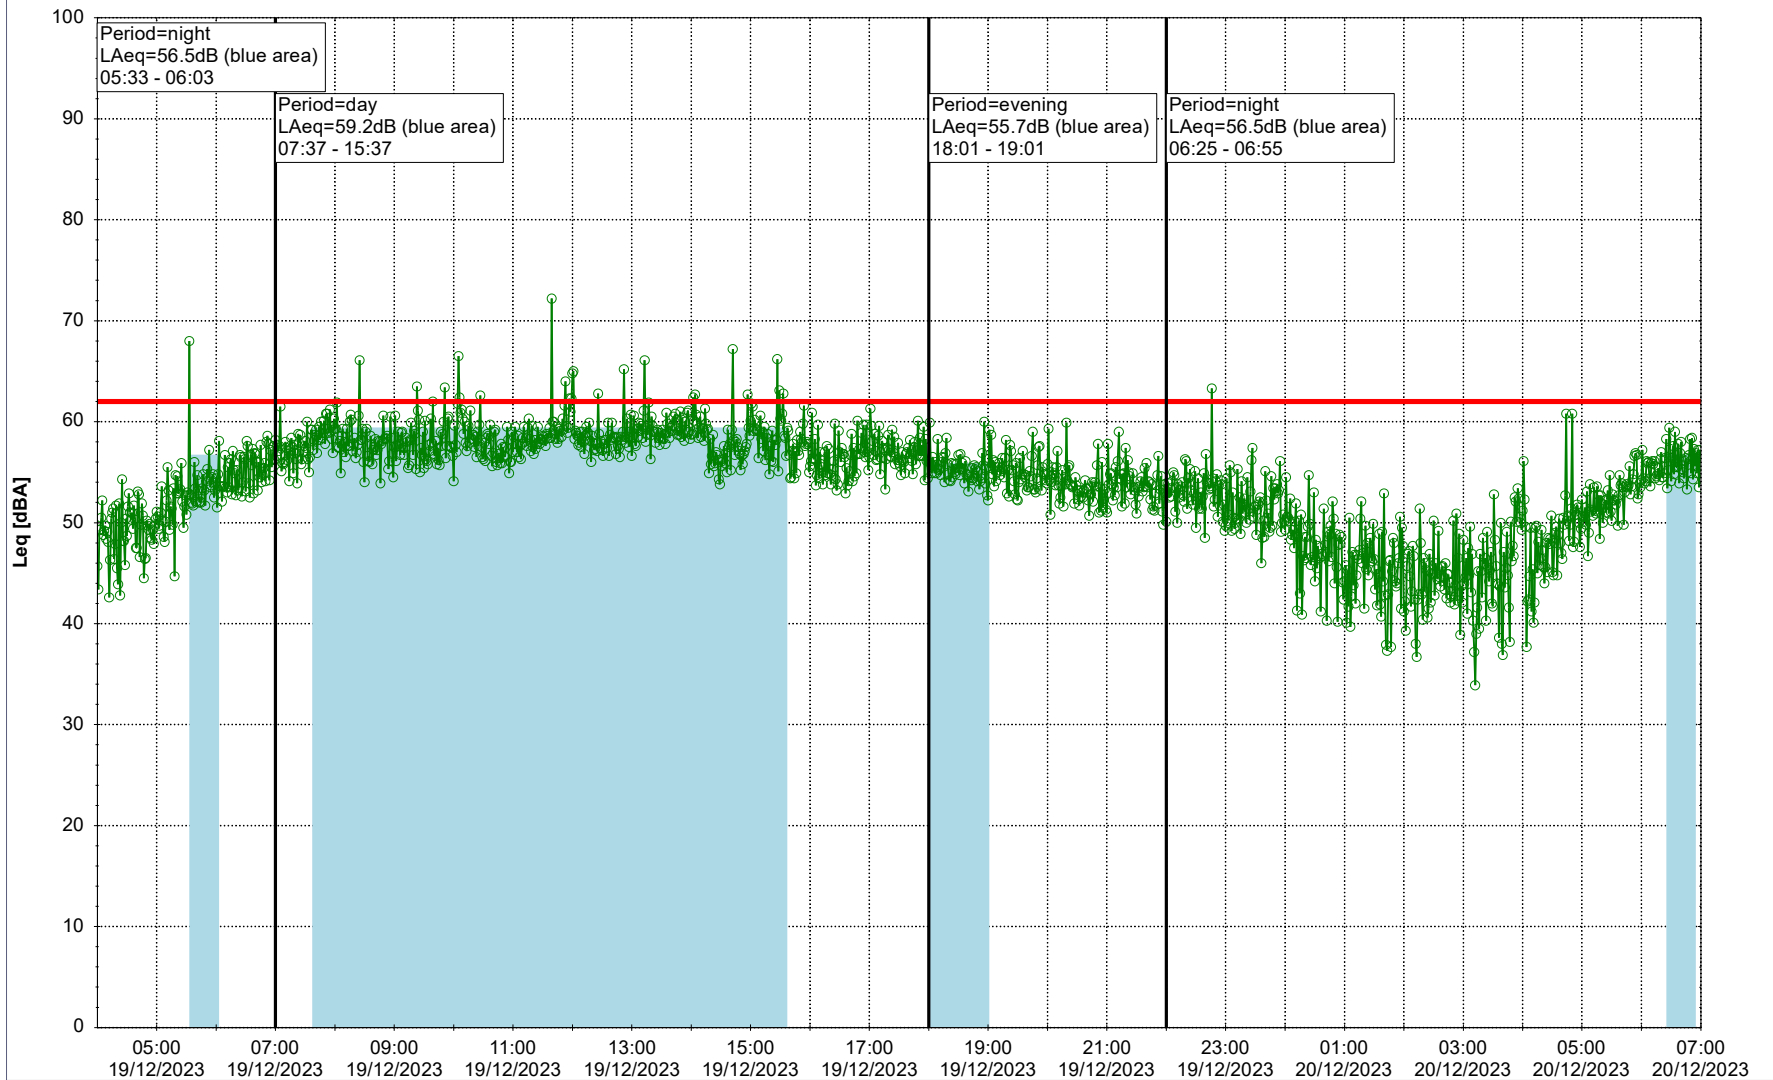

Plan View

Remarks

...

Noise Time Related Diagram

19/12/2023
20/12/2023

○○○ GAB_NS01

Project: Kronos Sydhavnen
Construction: Gåsebæk
Location: N-V

20/12/2023
21/12/2023

Plan View

Remarks

...

Noise Time Related Diagram

○○○ GAB_NS01

Project: Kronos Sydhavnen
Construction: Gåsebæk
Location: N-V

Plan View

Remarks

...

Noise Time Related Diagram

21/12/2023
22/12/2023

○○○ GAB_NS01

Project: Kronos Sydhavnen
Construction: Gåsebæk
Location: N-V

Plan View

Remarks

...

23/12/2023
24/12/2023

○○○ GAB_NS01

Project: Kronos Sydhavnen
Construction: Gåsebæk
Location: N-V

24/12/2023
25/12/2023

Plan View

Remarks

...

Noise Time Related Diagram