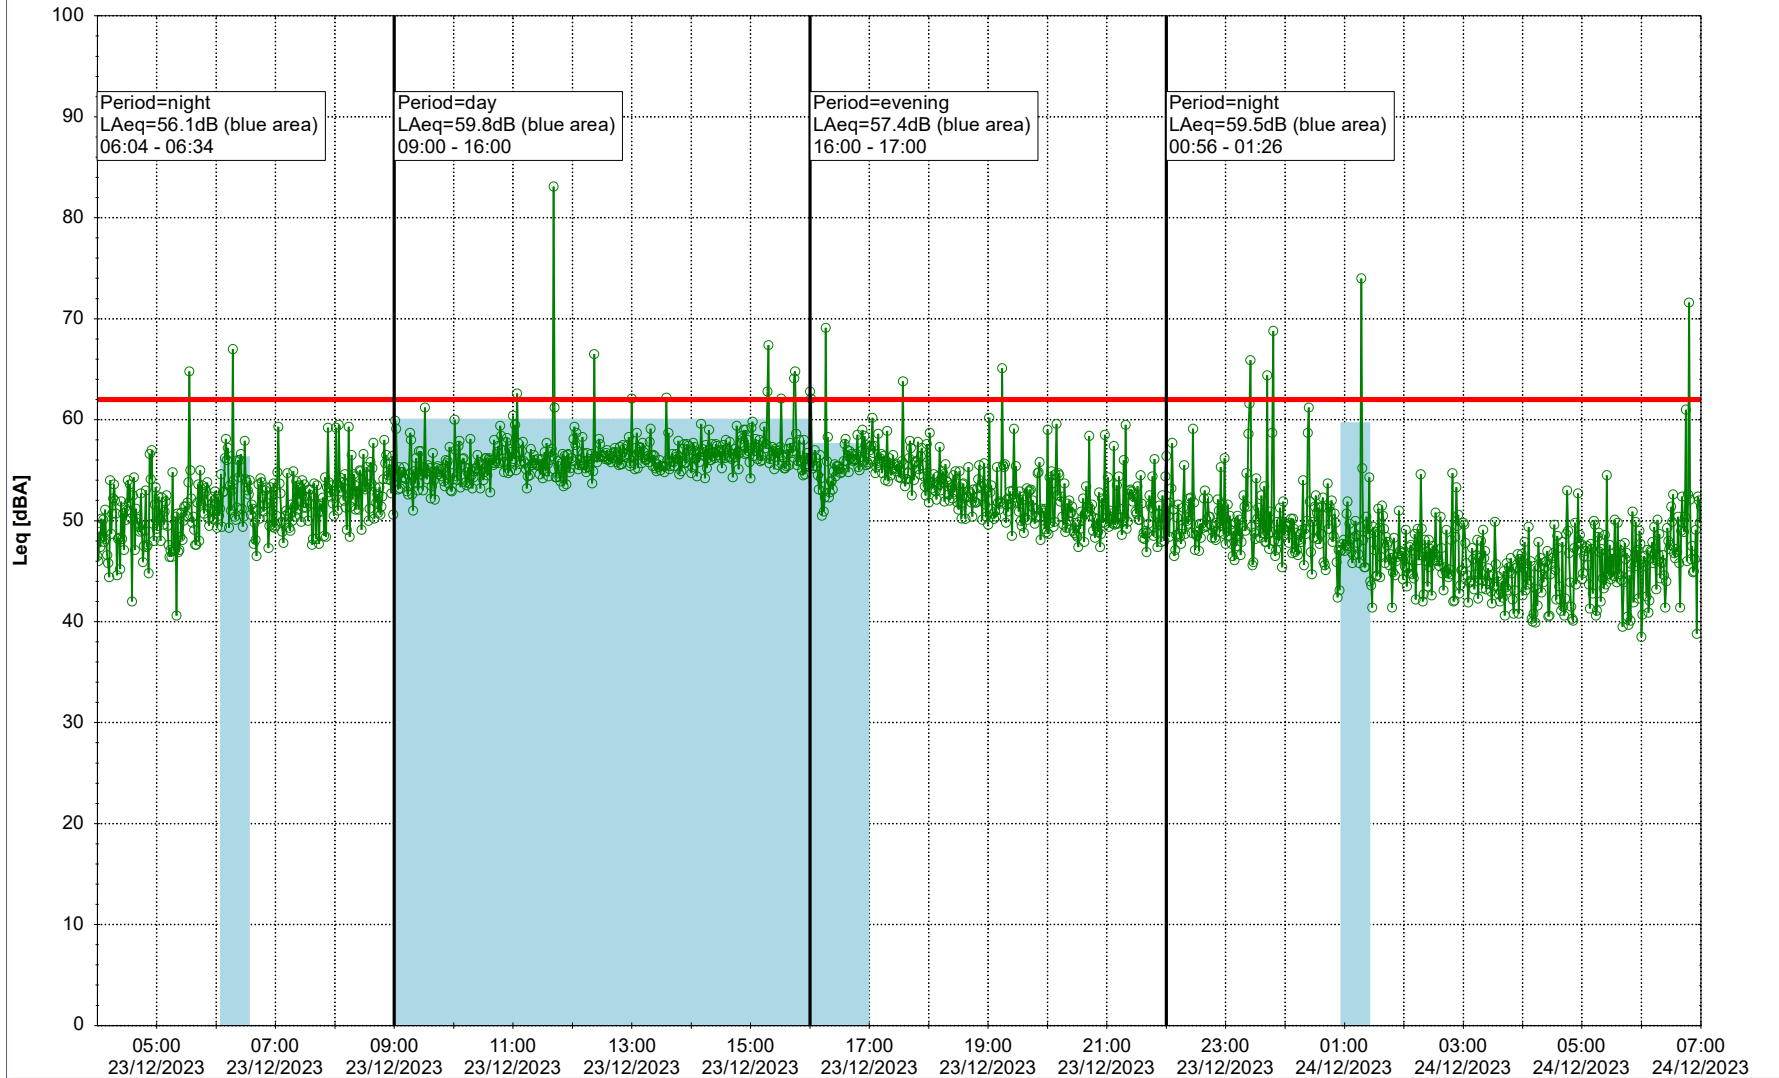

Noise Time Related Diagram

22/12/2023
23/12/2023

○○○ GAB_NS01

Project: Kronos Sydhavnen
Construction: Gåsebæk
Location: N-V

Plan View

Remarks

...

Noise Time Related Diagram

23/12/2023
24/12/2023

○○○ GAB_NS01

Project: Kronos Sydhavnen
Construction: Gåsebæk
Location: N-V

24/12/2023
25/12/2023

Plan View

Remarks

...

Noise Time Related Diagram