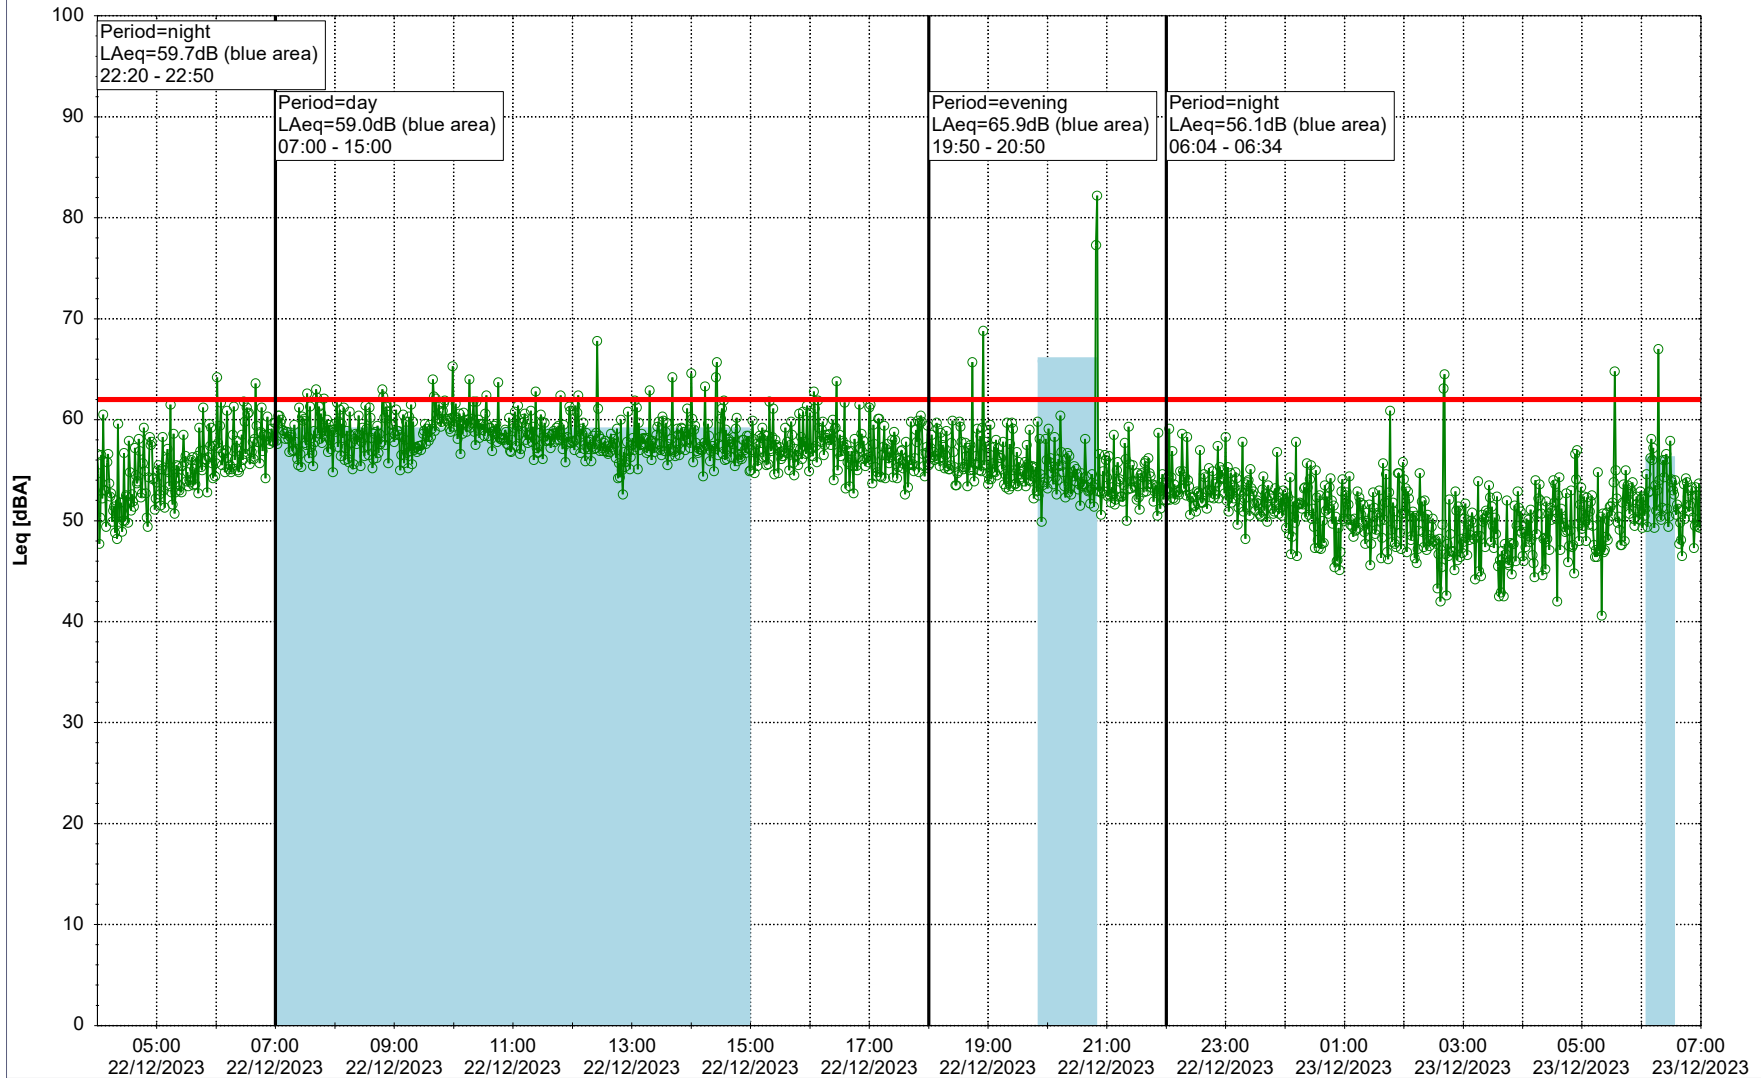

...

Noise Time Related Diagram

21/12/2023
22/12/2023

○○○ GAB_NS01

Project: Kronos Sydhavnen
Construction: Gåsebæk
Location: N-V

Plan View

Remarks

...

Noise Time Related Diagram

22/12/2023
23/12/2023

○○○ GAB_NS01

Project: Kronos Sydhavnen
Construction: Gåsebæk
Location: N-V

Plan View

Remarks

...

Noise Time Related Diagram

23/12/2023
24/12/2023

○○○ GAB_NS01

Project: Kronos Sydhavnen
Construction: Gåsebæk
Location: N-V

24/12/2023
25/12/2023

Plan View

Remarks

...

Noise Time Related Diagram