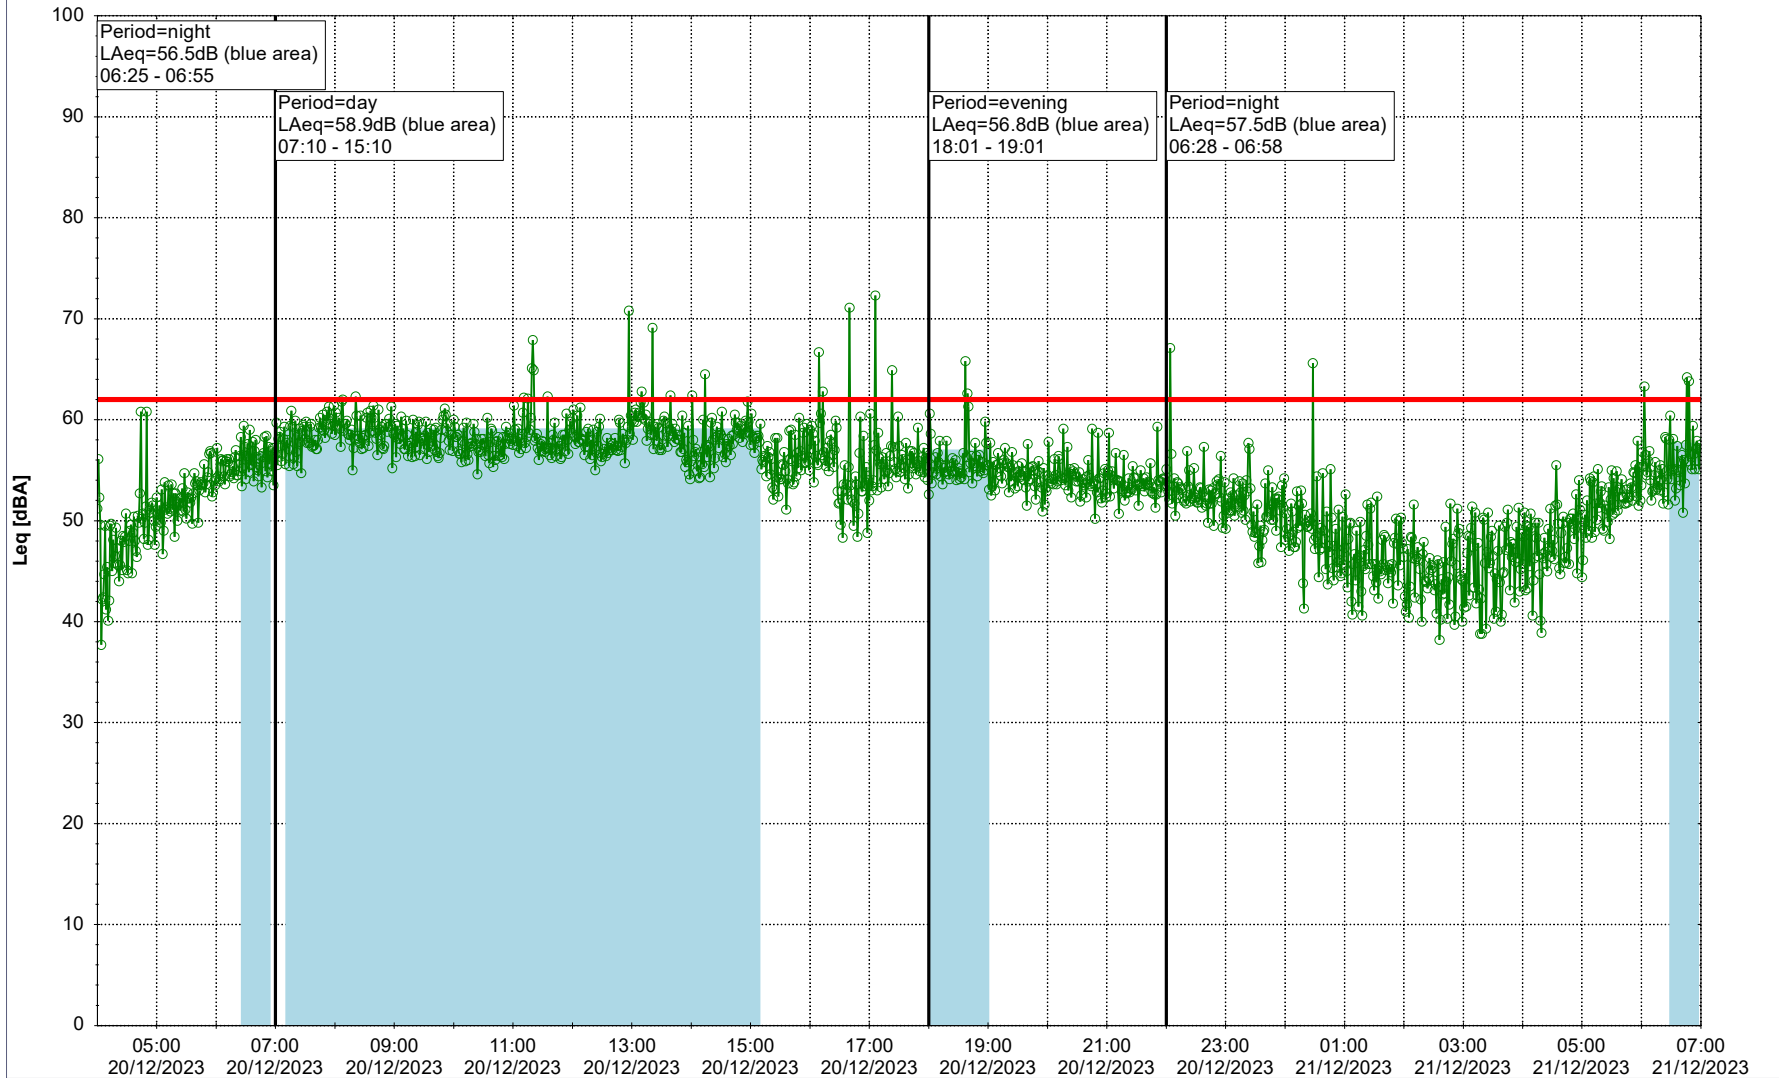

Plan View

Remarks

...

Noise Time Related Diagram

○○○ GAB_NS01

Project: Kronos Sydhavnen
Construction: Gåsebæk
Location: N-V

Plan View

Remarks

...

Noise Time Related Diagram

21/12/2023
22/12/2023

○○○ GAB_NS01

Project: Kronos Sydhavnen
Construction: Gåsebæk
Location: N-V

Plan View

Remarks

...

Noise Time Related Diagram

22/12/2023
23/12/2023

○○○ GAB_NS01

Project: Kronos Sydhavnen
Construction: Gåsebæk
Location: N-V

Plan View

Remarks

...

Noise Time Related Diagram

23/12/2023
24/12/2023

○○○ GAB_NS01

Project: Kronos Sydhavnen
Construction: Gåsebæk
Location: N-V

24/12/2023
25/12/2023

Plan View

Remarks

...

Noise Time Related Diagram