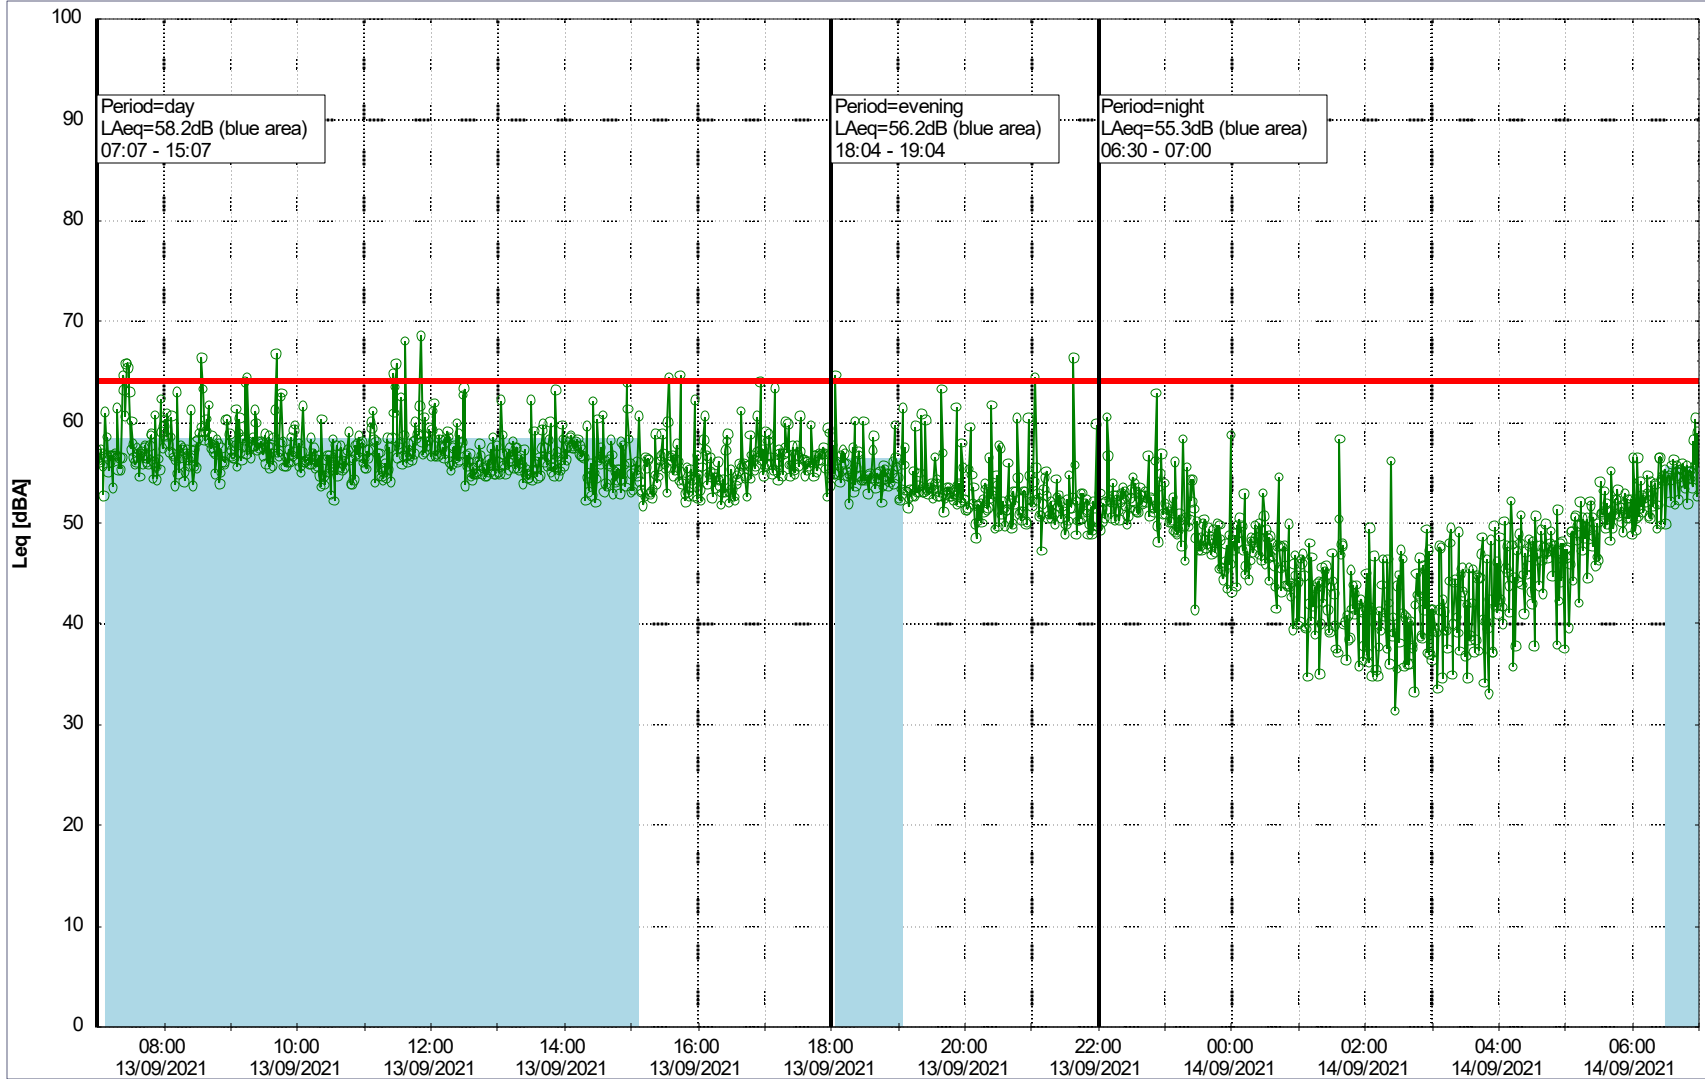

Noise Time Related Diagram

13/09/2021
14/09/2021

○○○○ GAB_NS01