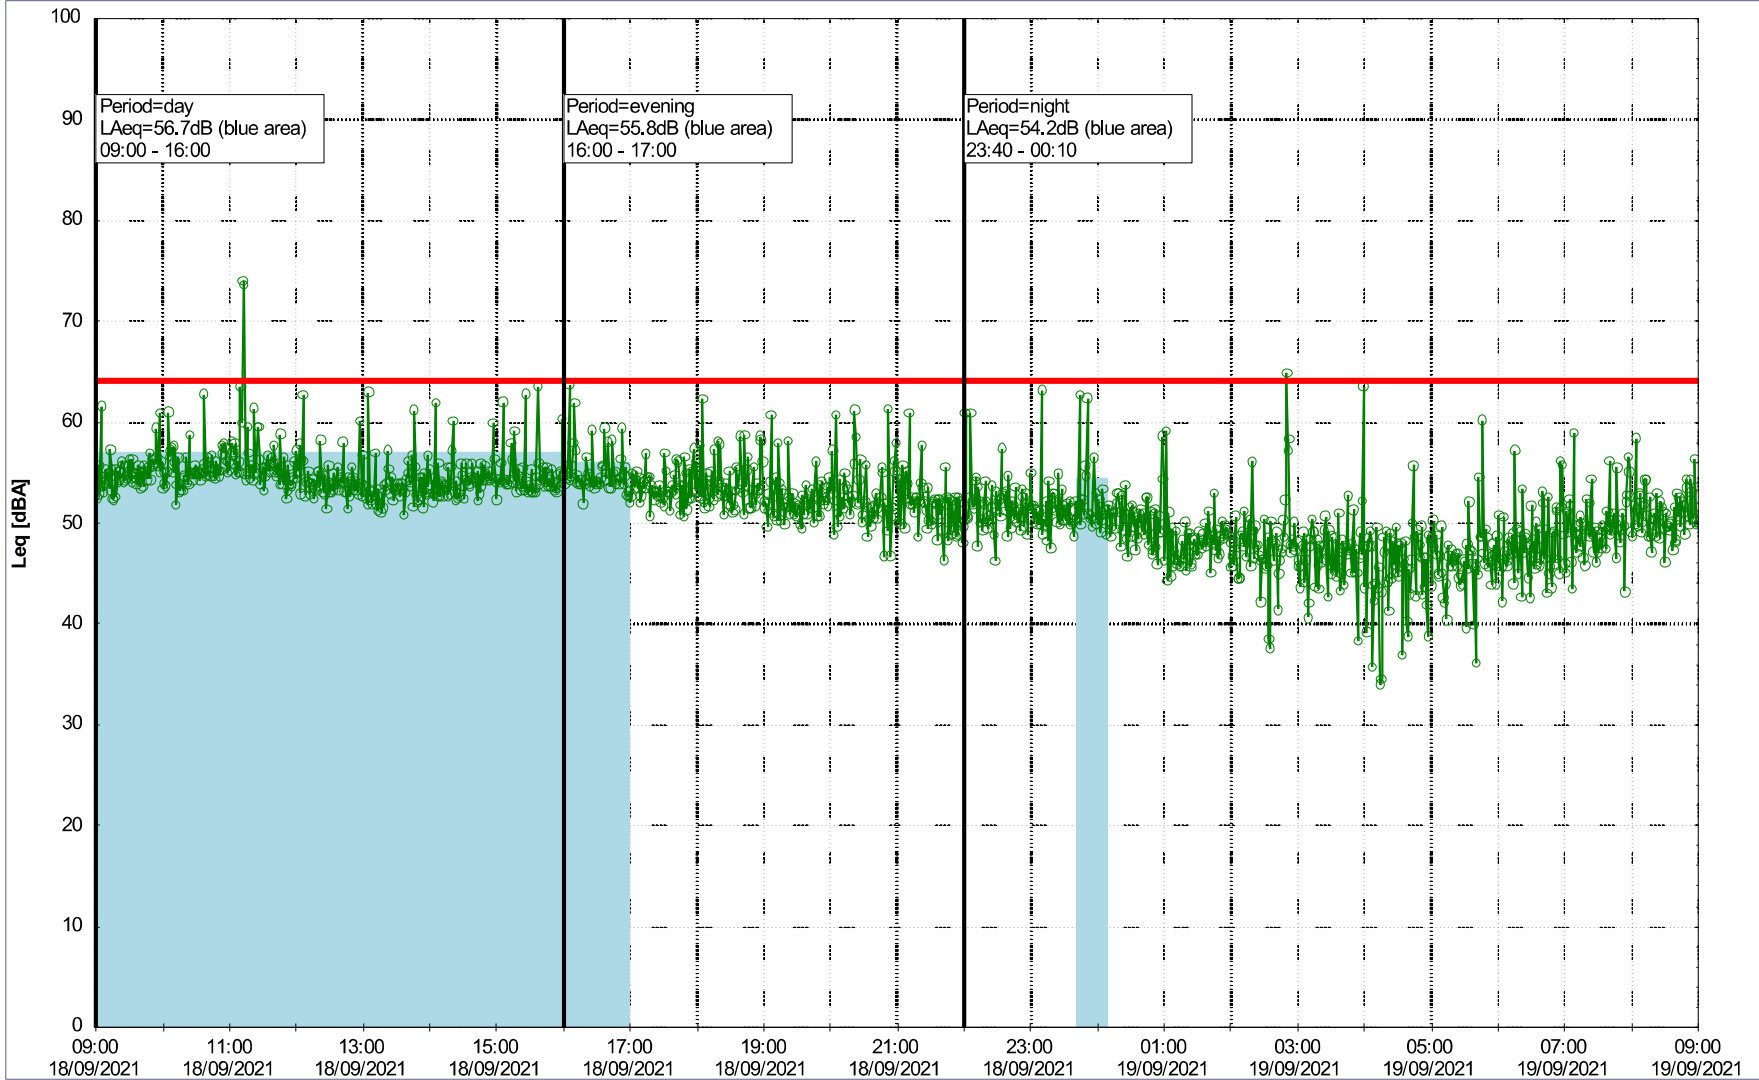

Noise Time Related Diagram

15/09/2021
16/09/2021

Project: Kronos Sydhavnen
Construction: Gåsebæk
Location: N-V

Plan View

Noise Time Related Diagram

16/09/2021
17/09/2021

○○○○ GAB_NS01

Project: Kronos Sydhavnen
Construction: Gåsebæk
Location: N-V

Plan View

Noise Time Related Diagram

17/09/2021
18/09/2021

○○○○ GAB_NS01

Project: Kronos Sydhavnen
Construction: Gåsebæk
Location: N-V

18/09/2021
19/09/2021

Plan View

Remarks

Noise Time Related Diagram

○○○○ GAB_NS01

Project: Kronos Sydhavnen
Construction: Gåsebæk
Location: N-V

Plan View

Remarks

...

Noise Time Related Diagram

19/09/2021
20/09/2021