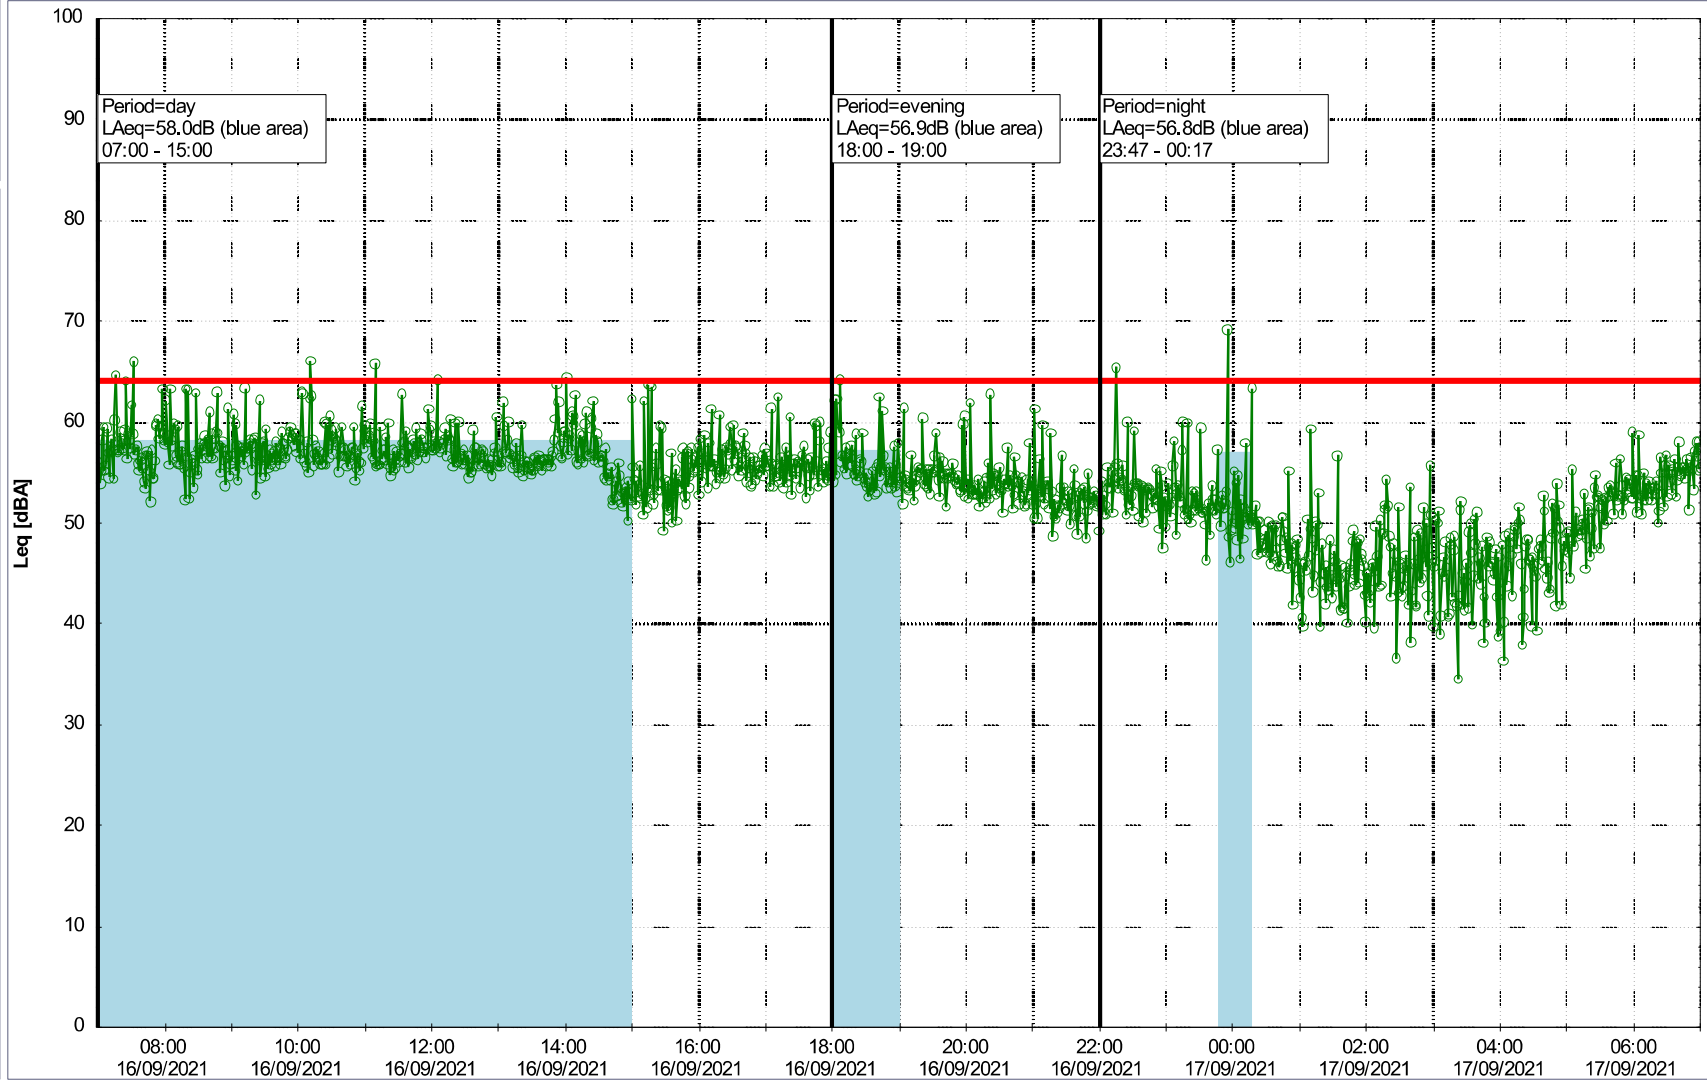

Noise Time Related Diagram

15/09/2021
16/09/2021

Project: Kronos Sydhavnen
Construction: Gåsebæk
Location: N-V

Plan View

Noise Time Related Diagram

16/09/2021
17/09/2021

○○○○ GAB_NS01

Project: Kronos Sydhavnen
Construction: Gåsebæk
Location: N-V

Plan View

Noise Time Related Diagram

17/09/2021
18/09/2021

○○○○ GAB_NS01

Project: Kronos Sydhavnen
Construction: Gåsebæk
Location: N-V

18/09/2021
19/09/2021

Plan View

Remarks

Noise Time Related Diagram

○○○○ GAB_NS01

Project: Kronos Sydhavnen
Construction: Gåsebæk
Location: N-V

Plan View

Remarks

...

Noise Time Related Diagram

19/09/2021
20/09/2021