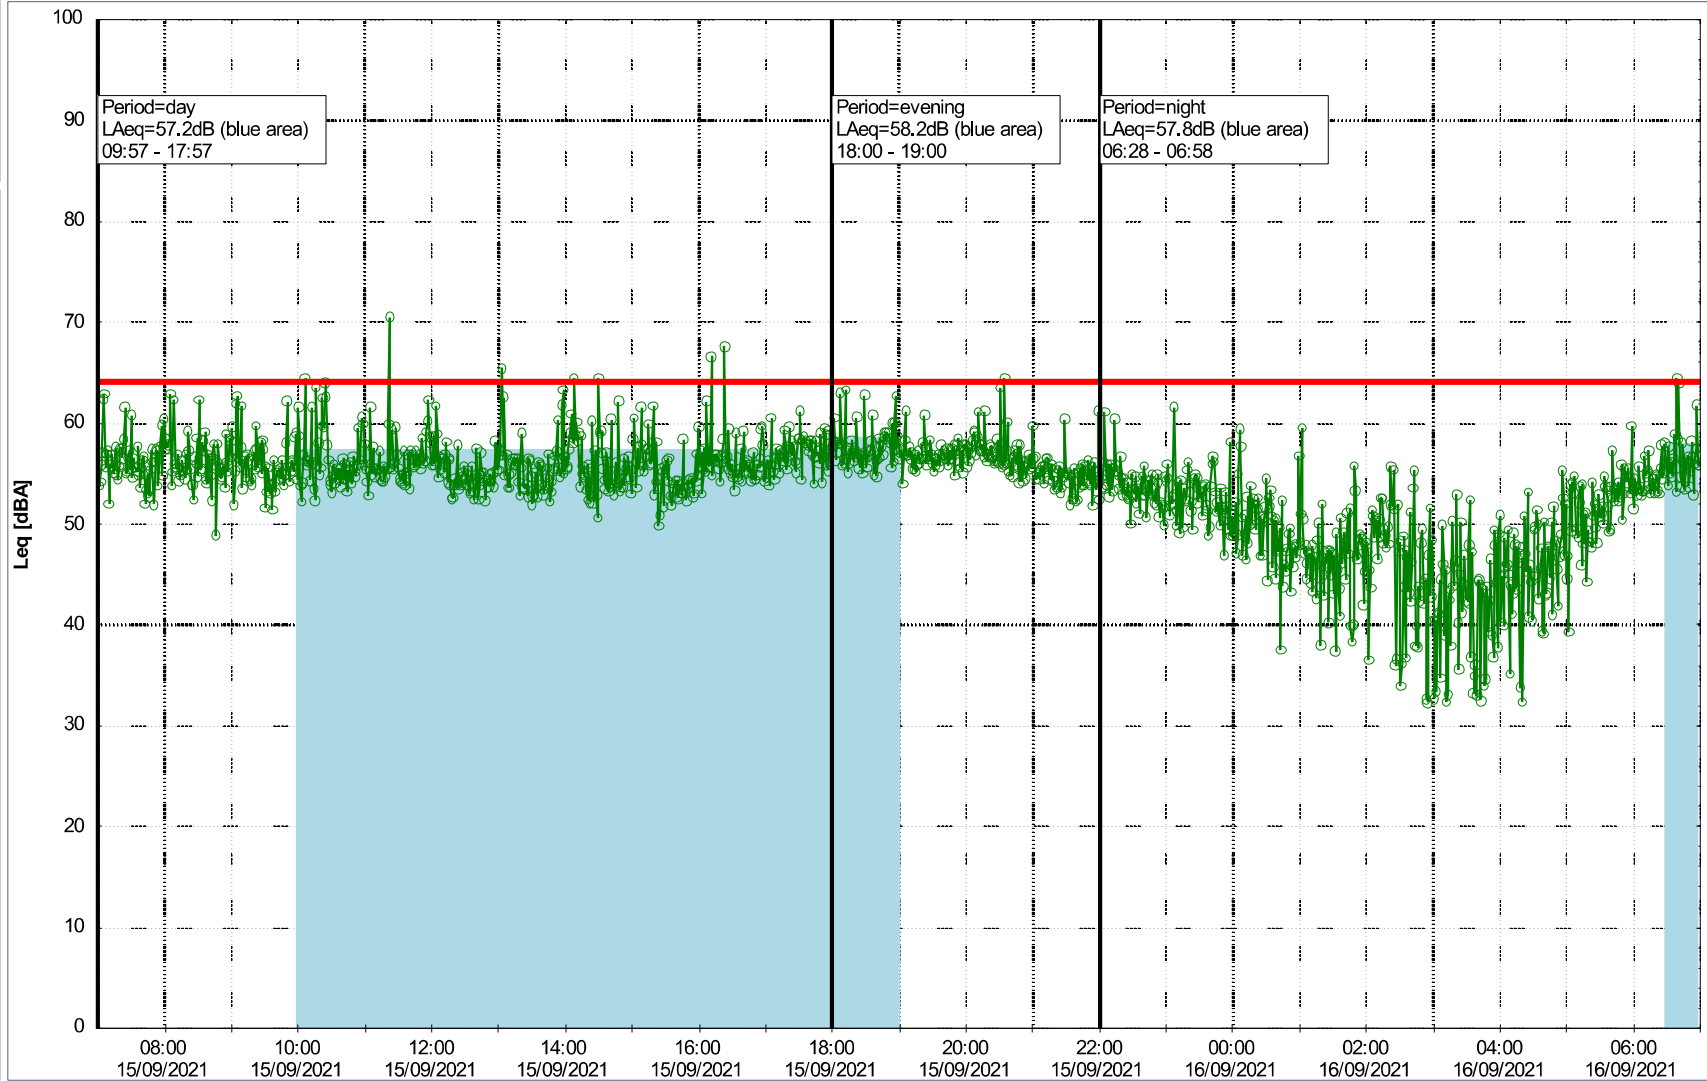

Noise Time Related Diagram

15/09/2021
16/09/2021