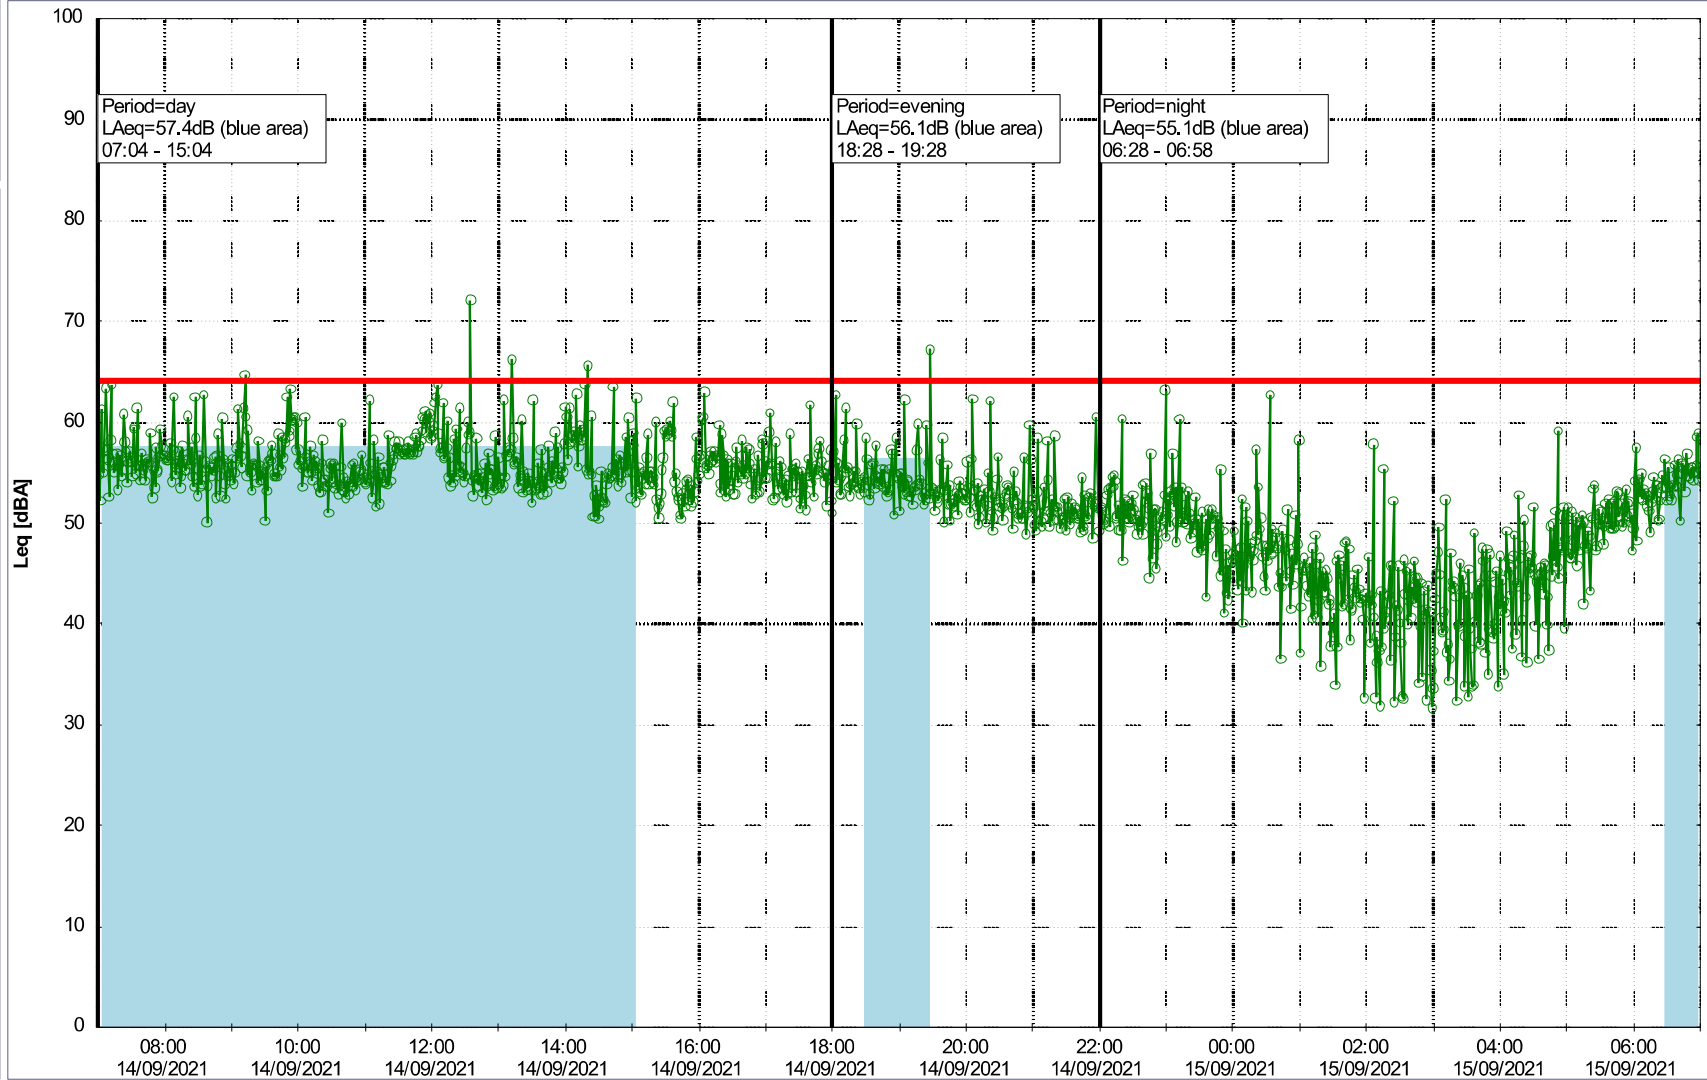

Noise Time Related Diagram

14/09/2021
15/09/2021

○○○○ GAB_NS01