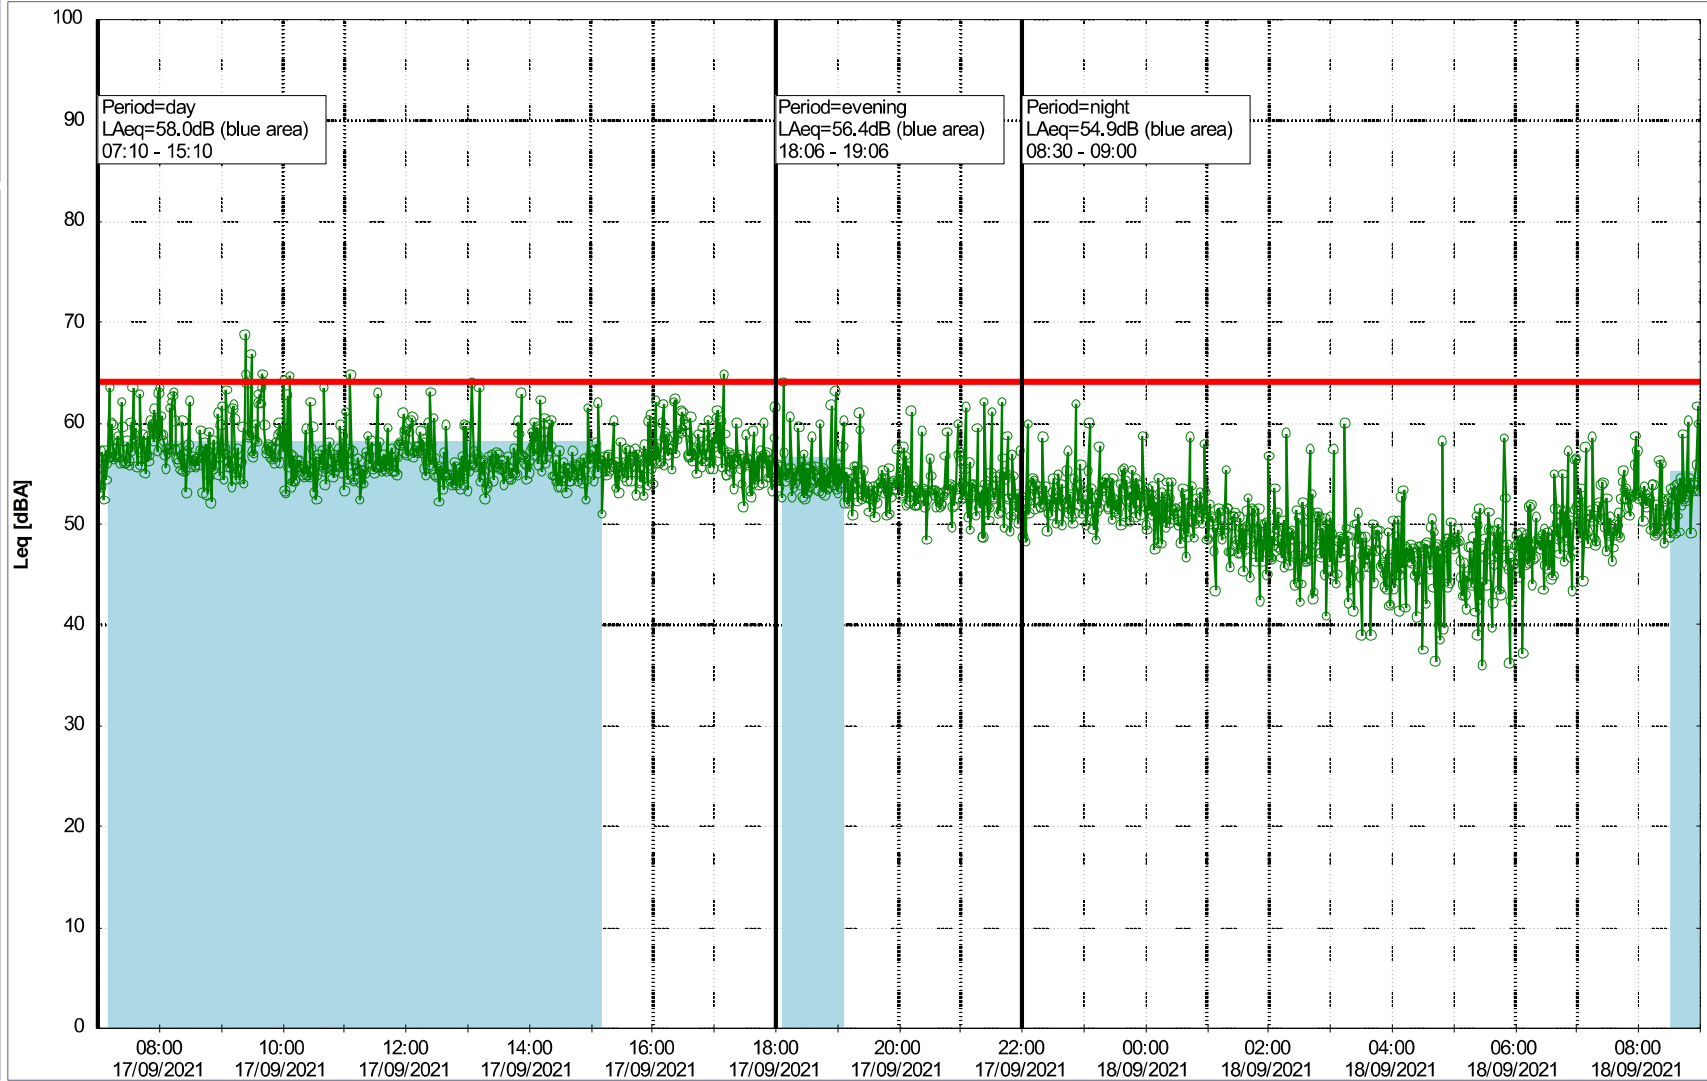

Noise Time Related Diagram

15/09/2021
16/09/2021

Project: Kronos Sydhavnen
Construction: Gåsebæk
Location: N-V

Plan View

Noise Time Related Diagram

16/09/2021
17/09/2021

○○○○ GAB_NS01

Project: Kronos Sydhavnen
Construction: Gåsebæk
Location: N-V

Plan View

Noise Time Related Diagram

17/09/2021
18/09/2021

○○○○ GAB_NS01

Project: Kronos Sydhavnen
Construction: Gåsebæk
Location: N-V

18/09/2021
19/09/2021

Plan View

Remarks

Noise Time Related Diagram

○○○○ GAB_NS01

Project: Kronos Sydhavnen
Construction: Gåsebæk
Location: N-V

Plan View

Remarks

...

Noise Time Related Diagram

19/09/2021
20/09/2021