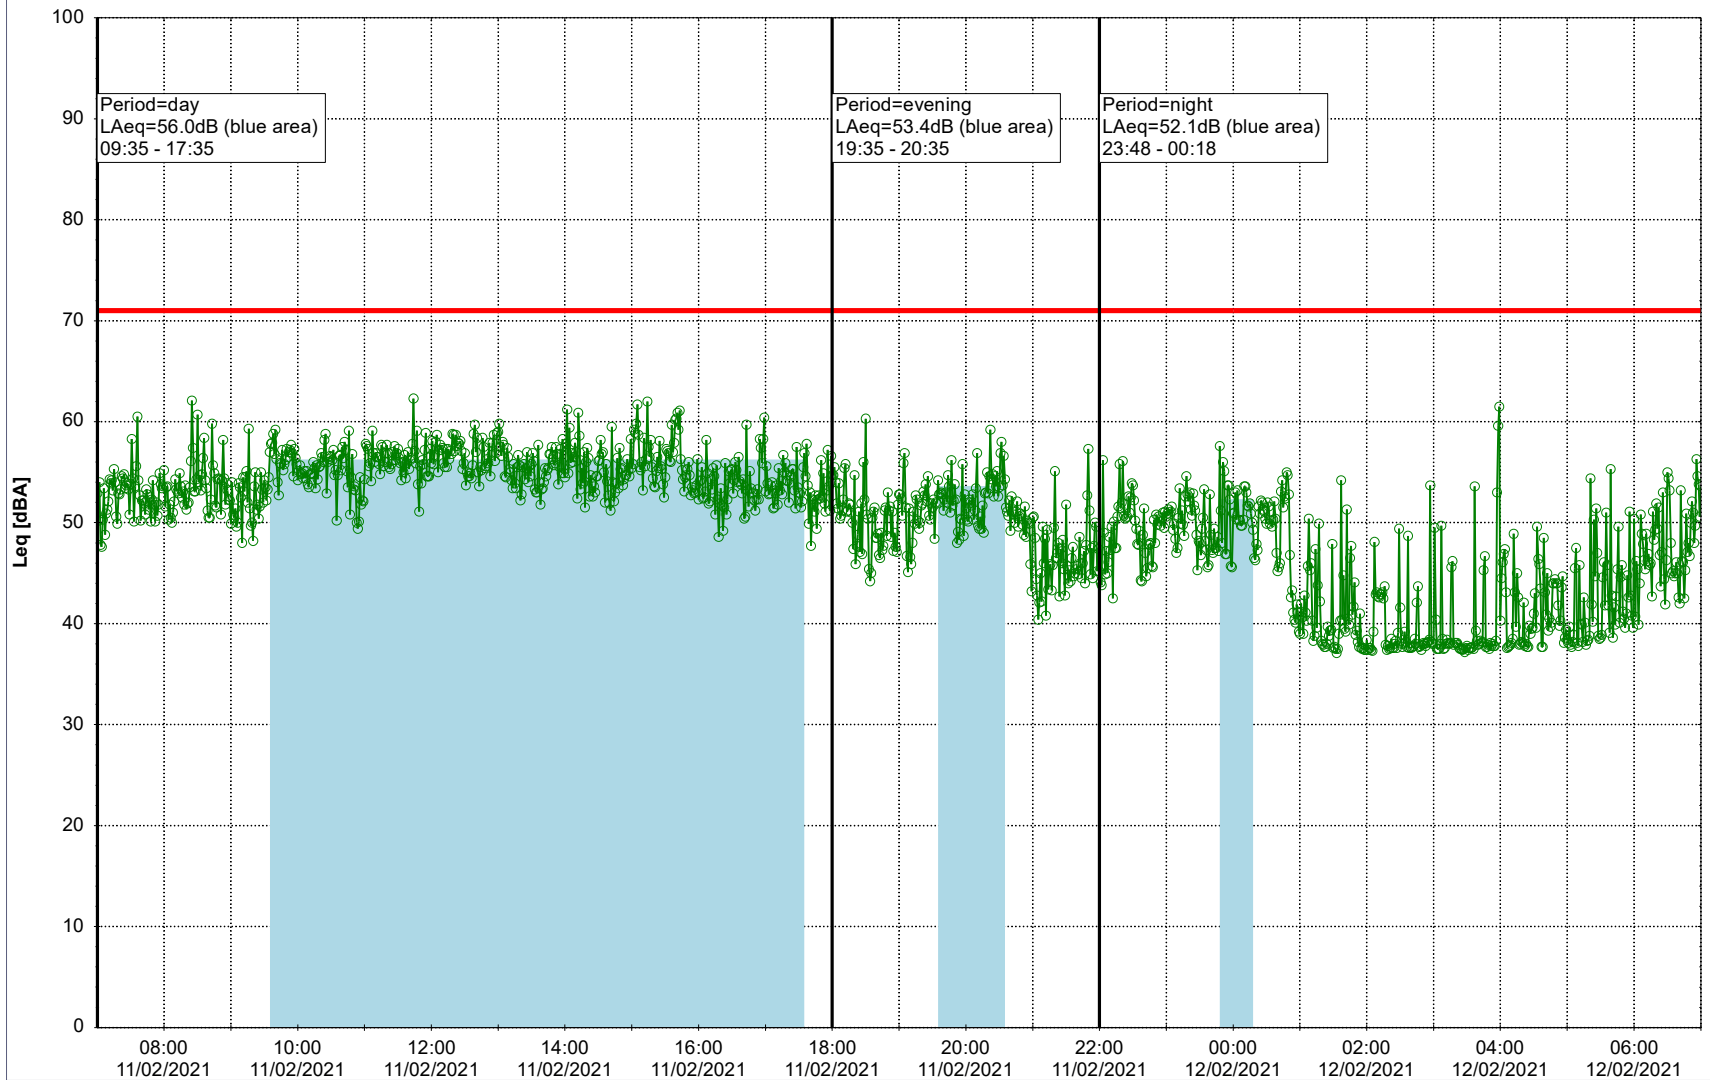

Plan View

Remarks

...

Noise Time Related Diagram

10/02/2021
11/02/2021

○ ○ ○ ○ NEL_NS01

Project: Kronos Sydhavnen
Construction: Ny Ellebjerg
Location: N-V

Plan View

Remarks

...

Noise Time Related Diagram

11/02/2021
12/02/2021

○ ○ ○ ○ NEL_NS01

Project: Kronos Sydhavnen
Construction: Ny Ellebjerg
Location: N-V

Plan View

Remarks

...

Noise Time Related Diagram

12/02/2021
13/02/2021

○ ○ ○ ○ NEL_NS01

Project: Kronos Sydhavnen
Construction: Ny Ellebjerg
Location: N-V

Plan View

Remarks

...

Noise Time Related Diagram

13/02/2021
14/02/2021

○ ○ ○ ○ NEL_NS01

Project: Kronos Sydhavnen
Construction: Ny Ellebjerg
Location: N-V

Plan View

Remarks

...

Noise Time Related Diagram