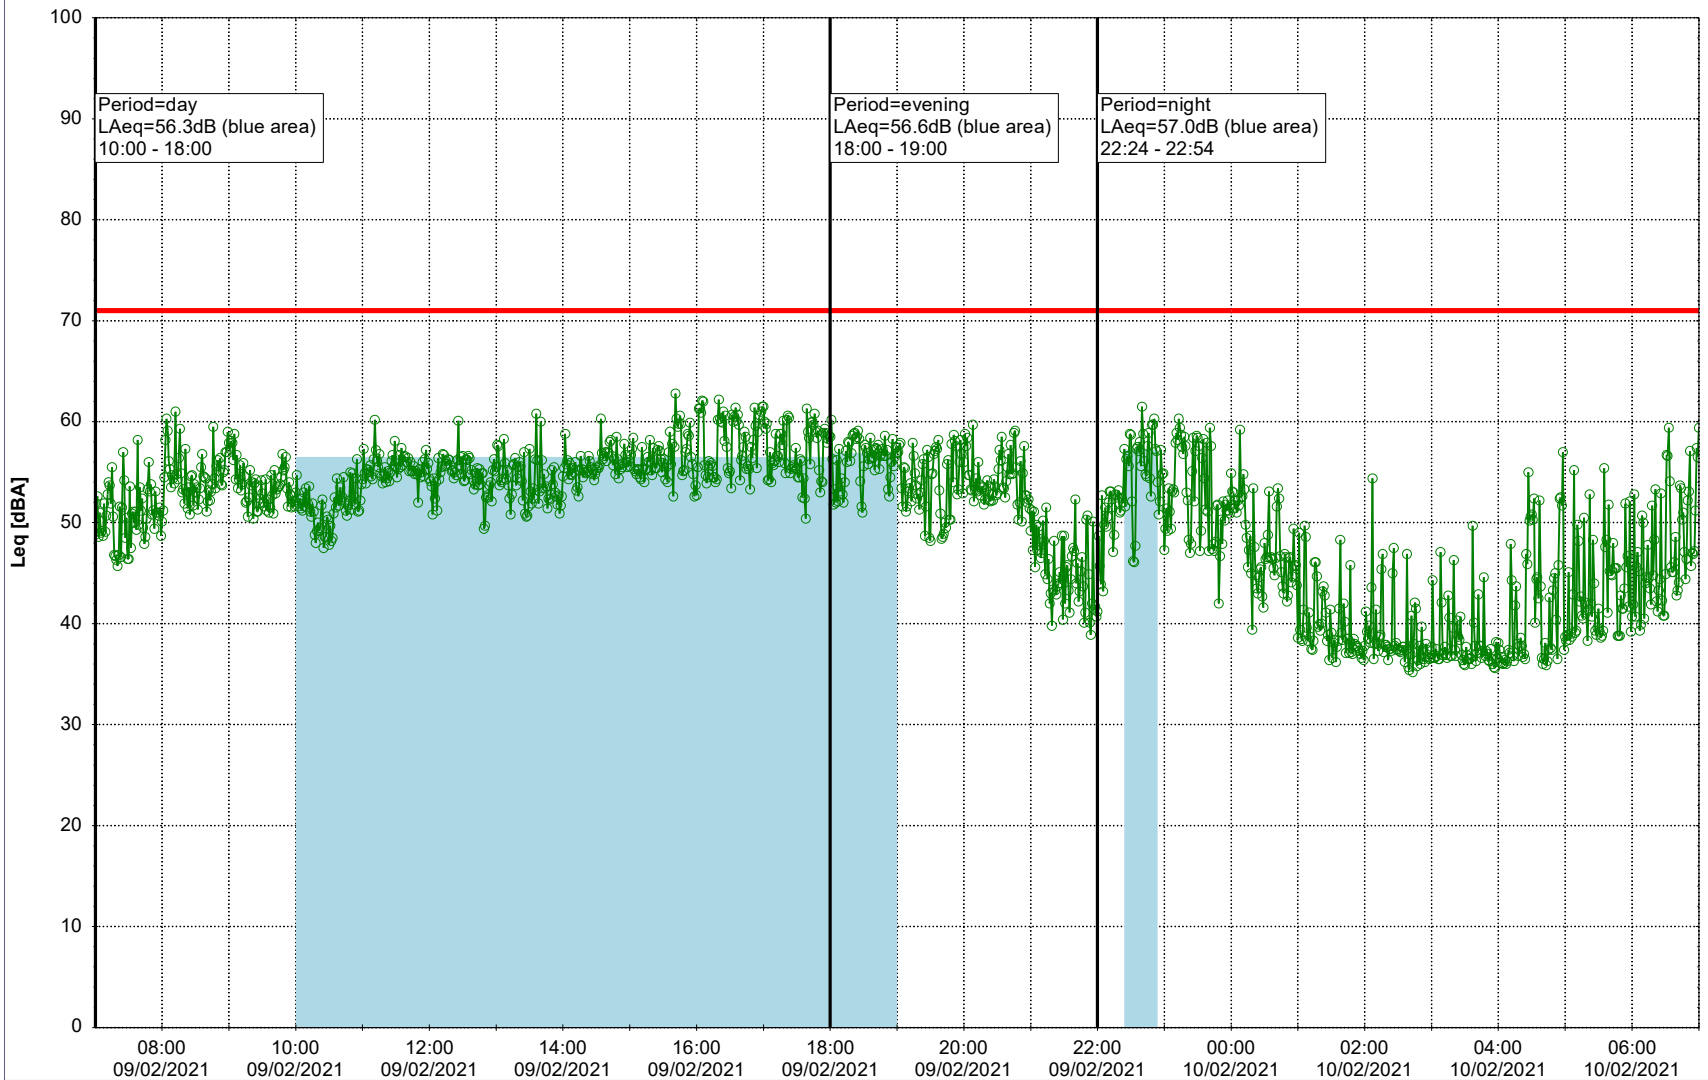

Plan View

Remarks

...

Noise Time Related Diagram

09/02/2021

10/02/2021

○ ○ ○ ○ NEL_NS01

Project: Kronos Sydhavnen
Construction: Ny Ellebjerg
Location: N-V

Plan View

Remarks

...

Noise Time Related Diagram

10/02/2021
11/02/2021

○ ○ ○ ○ NEL_NS01

Project: Kronos Sydhavnen
Construction: Ny Ellebjerg
Location: N-V

Plan View

Remarks

...

Noise Time Related Diagram

11/02/2021
12/02/2021

○ ○ ○ ○ NEL_NS01

Project: Kronos Sydhavnen
Construction: Ny Ellebjerg
Location: N-V

Plan View

Remarks

Noise Time Related Diagram

13/02/2021
14/02/2021

○ ○ ○ ○ NEL_NS01

Project: Kronos Sydhavnen
Construction: Ny Ellebjerg
Location: N-V

Plan View

Remarks

...

Noise Time Related Diagram