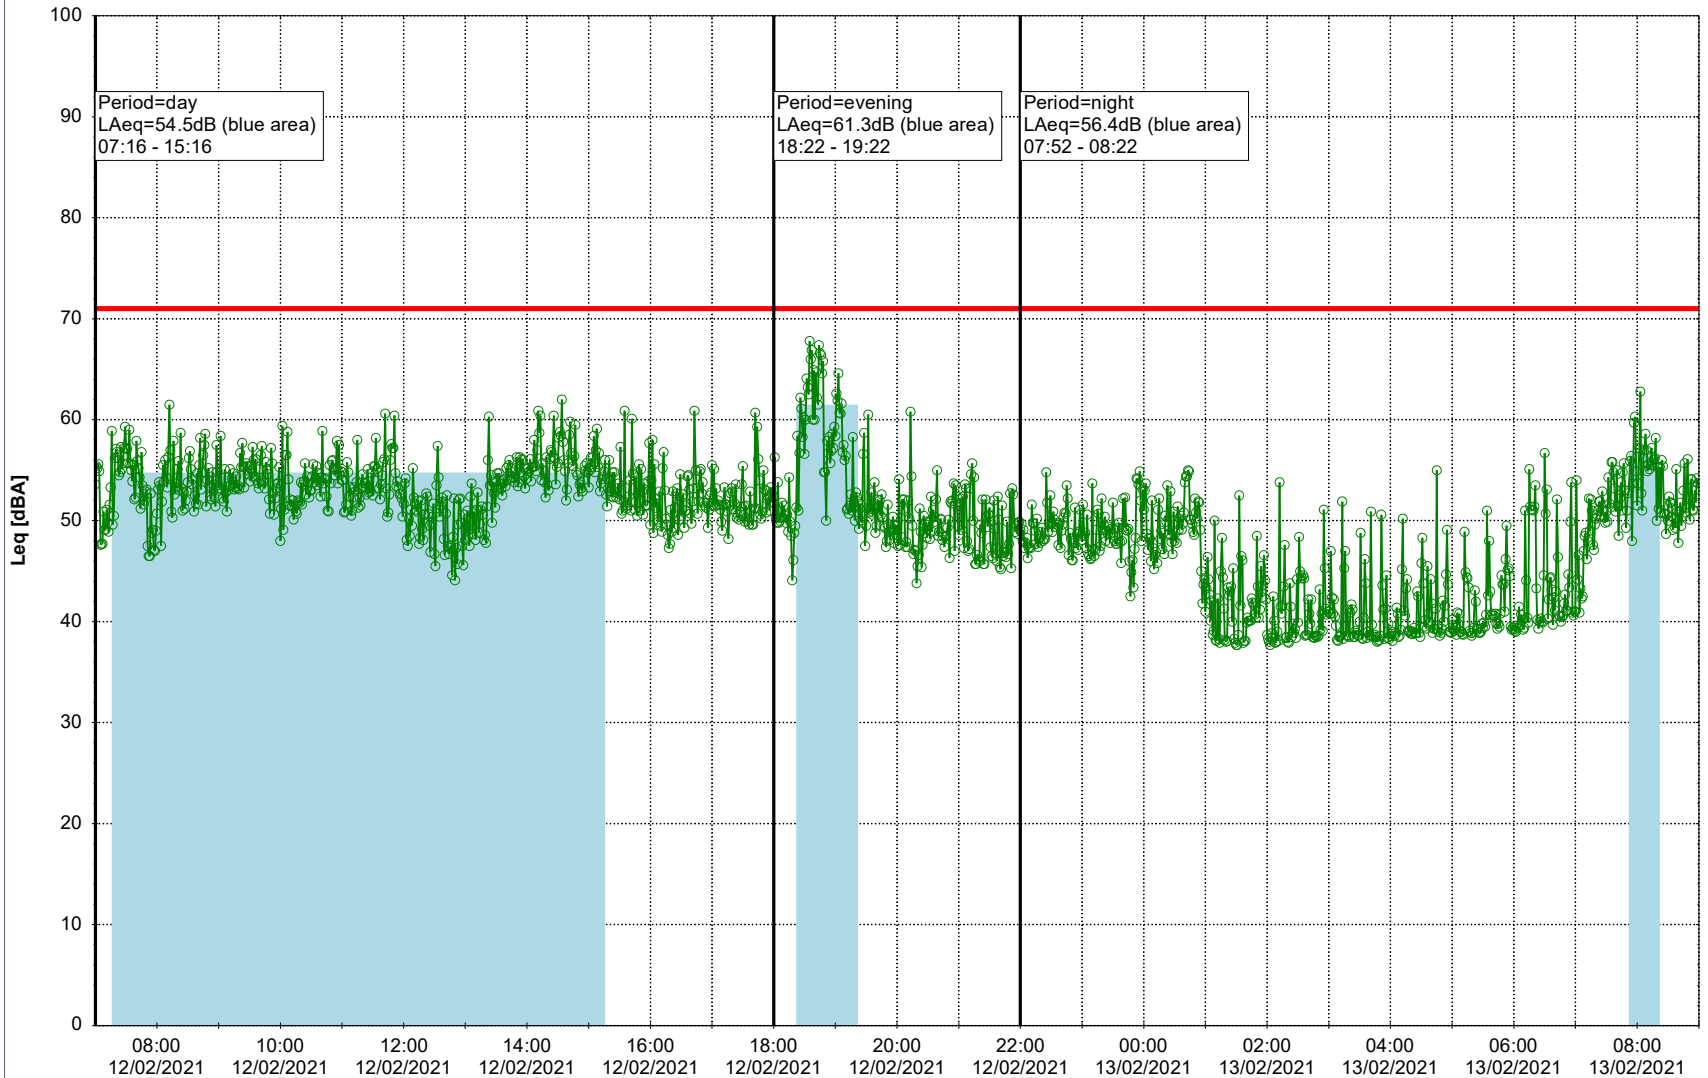

Remarks

...

Noise Time Related Diagram

11/02/2021
12/02/2021

○ ○ ○ ○ NEL_NS01

Project: Kronos Sydhavnen
Construction: Ny Ellebjerg
Location: N-V

Plan View

Remarks

...

Noise Time Related Diagram

12/02/2021
13/02/2021

○ ○ ○ ○ NEL_NS01

Project: Kronos Sydhavnen
Construction: Ny Ellebjerg
Location: N-V

Plan View

Remarks

...

Noise Time Related Diagram

13/02/2021
14/02/2021

○ ○ ○ ○ NEL_NS01

Project: Kronos Sydhavnen
Construction: Ny Ellebjerg
Location: N-V

Plan View

Remarks

...

Noise Time Related Diagram