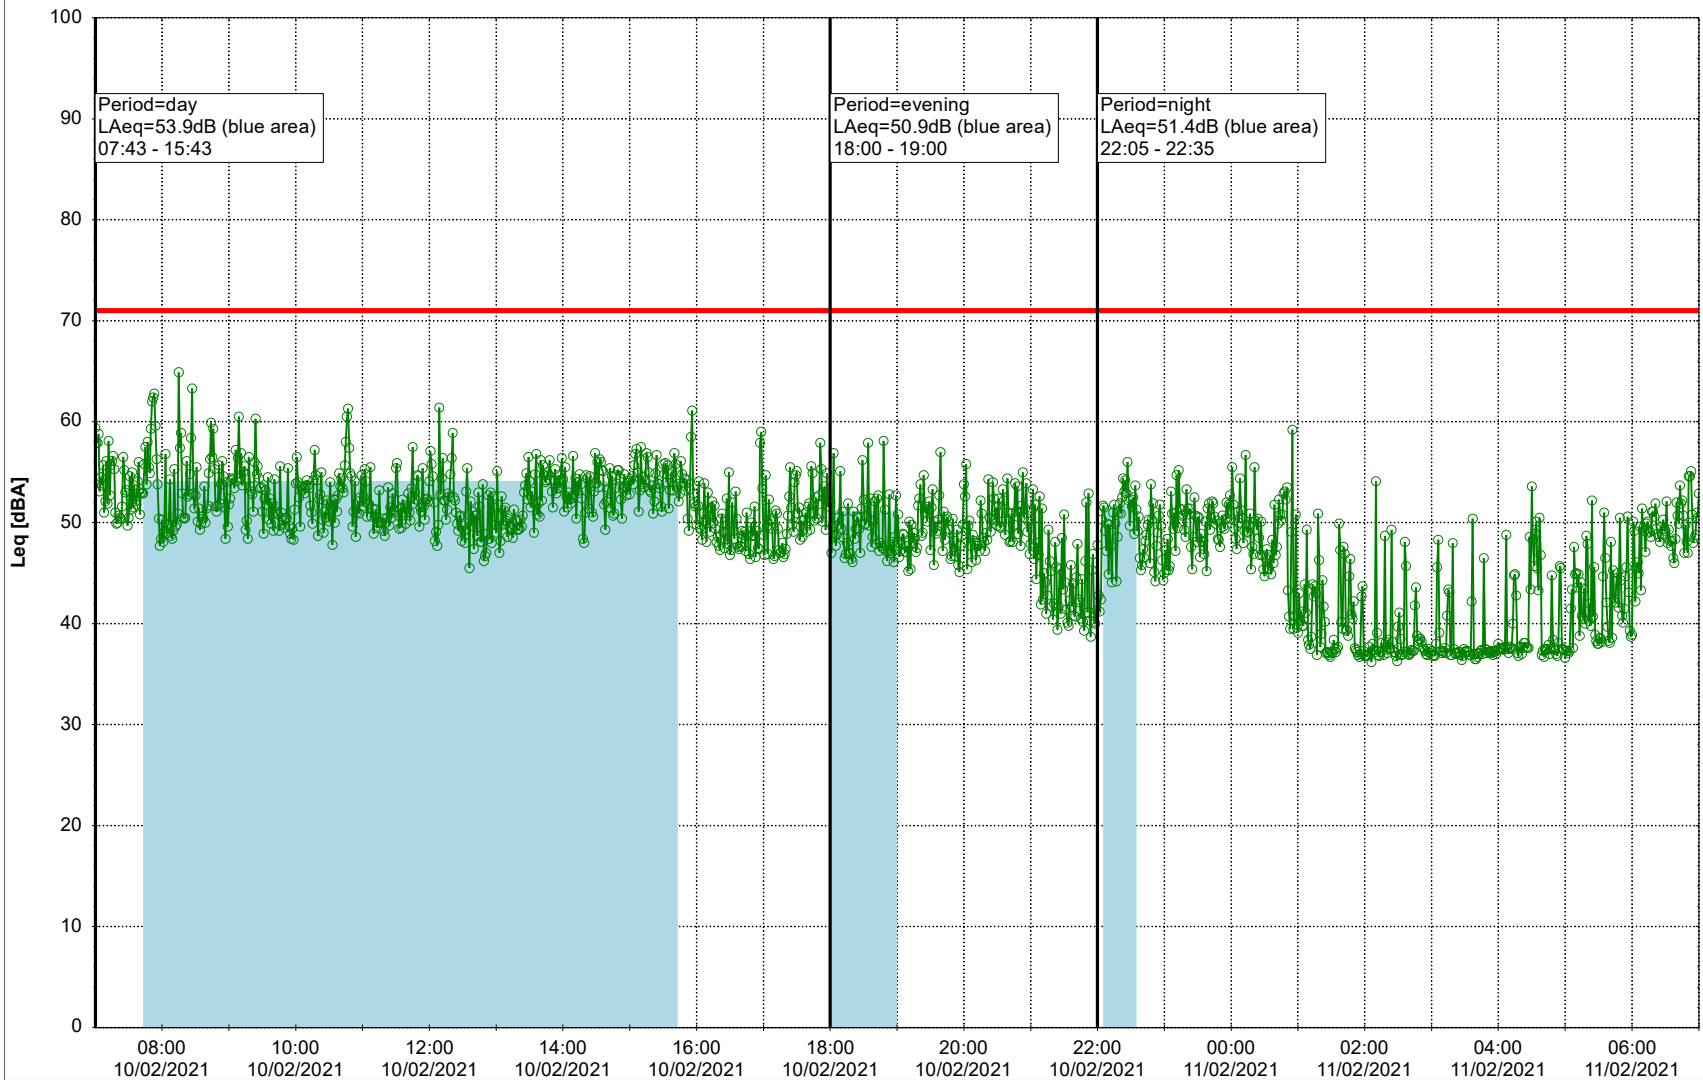

Plan View

Remarks

...

Noise Time Related Diagram

10/02/2021
11/02/2021

○ ○ ○ ○ NEL_NS01

Project: Kronos Sydhavnen
Construction: Ny Ellebjerg
Location: N-V

Plan View

Remarks

...

Noise Time Related Diagram

11/02/2021
12/02/2021

○ ○ ○ ○ NEL_NS01

Project: Kronos Sydhavnen
Construction: Ny Ellebjerg
Location: N-V

Plan View

Remarks

...

Noise Time Related Diagram

12/02/2021
13/02/2021

○ ○ ○ ○ NEL_NS01

Project: Kronos Sydhavnen
Construction: Ny Ellebjerg
Location: N-V

Plan View

Remarks

...

Noise Time Related Diagram

13/02/2021
14/02/2021

○ ○ ○ ○ NEL_NS01

Project: Kronos Sydhavnen
Construction: Ny Ellebjerg
Location: N-V

Plan View

Remarks

...

Noise Time Related Diagram