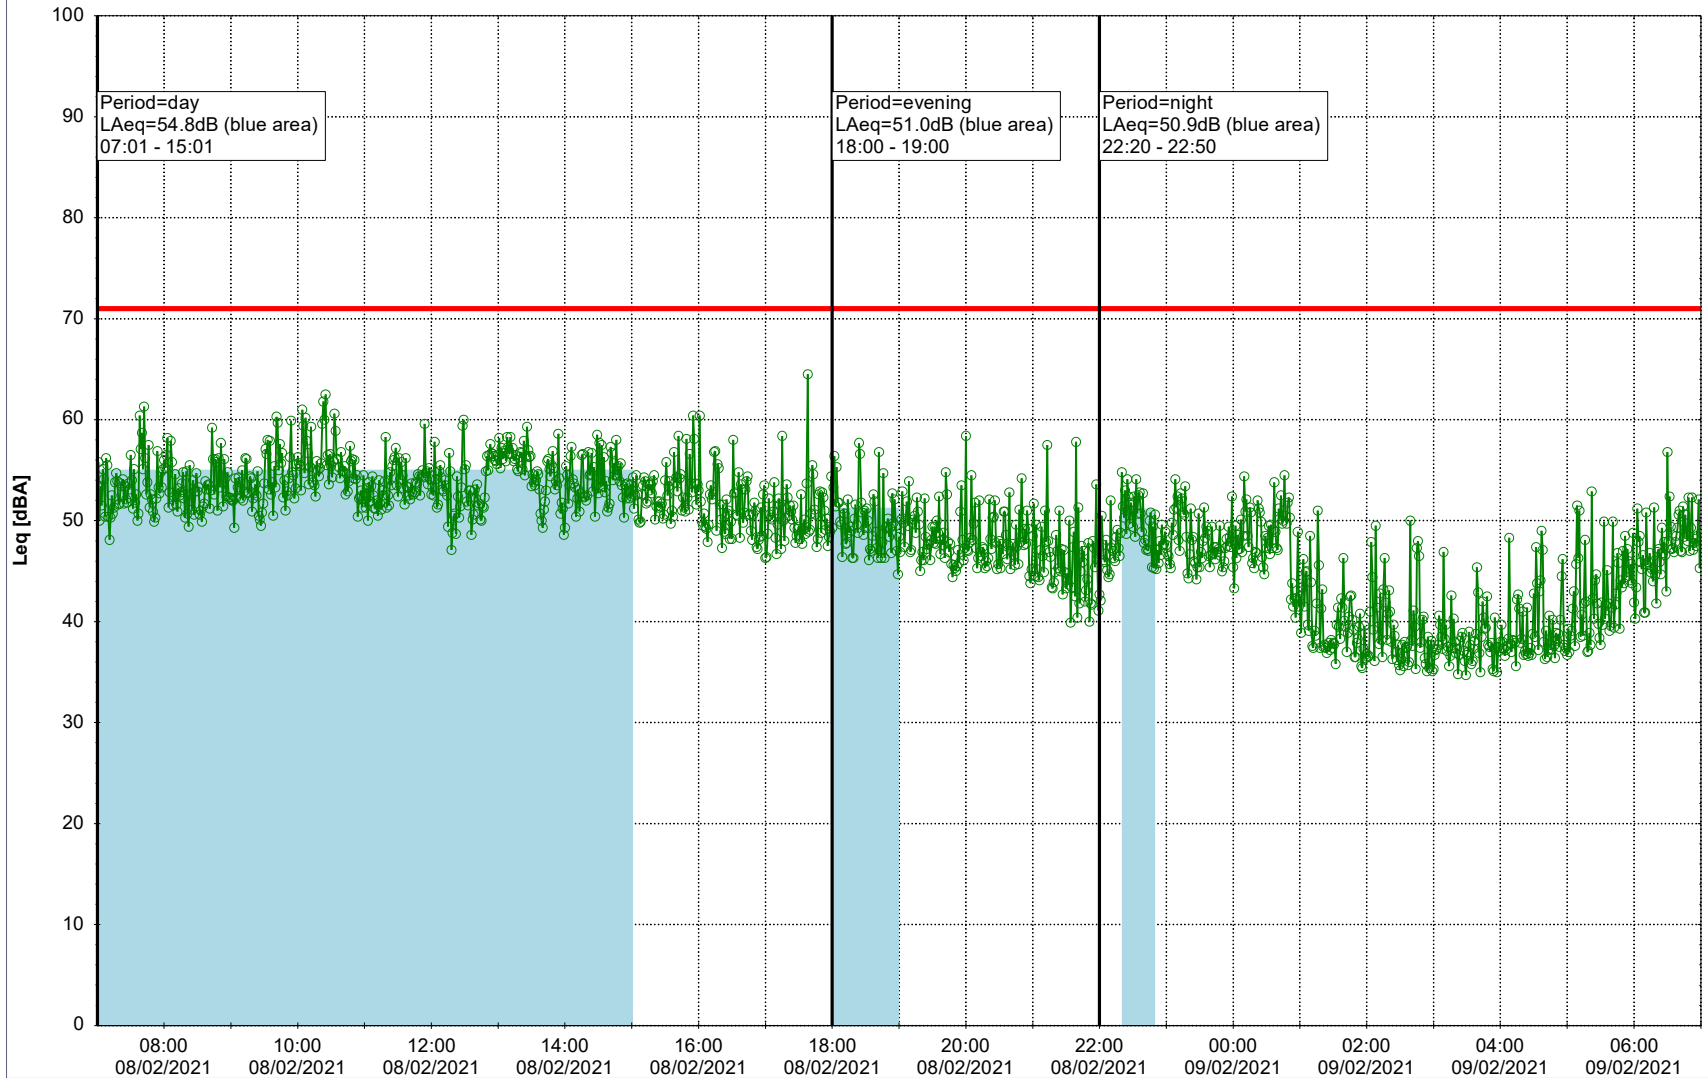

Project: Kronos Sydhavnen
Construction: Ny Ellebjerg
Location: N-V

08/02/2021
09/02/2021

Plan View

Remarks

- Tegholmen

Noise Time Related Diagram

○○○ NEL_NS01

Project: Kronos Sydhavnen
Construction: Ny Ellebjerg
Location: N-V

Plan View

Remarks

...

Noise Time Related Diagram

09/02/2021

10/02/2021

○ ○ ○ ○ NEL_NS01

Project: Kronos Sydhavnen
Construction: Ny Ellebjerg
Location: N-V

Plan View

Remarks

...

Noise Time Related Diagram

10/02/2021
11/02/2021

○ ○ ○ ○ NEL_NS01

Project: Kronos Sydhavnen
Construction: Ny Ellebjerg
Location: N-V

Plan View

Noise Time Related Diagram

13/02/2021
14/02/2021

○ ○ ○ ○ NEL_NS01

Project: Kronos Sydhavnen
Construction: Ny Ellebjerg
Location: N-V

Plan View

Remarks

...

Noise Time Related Diagram