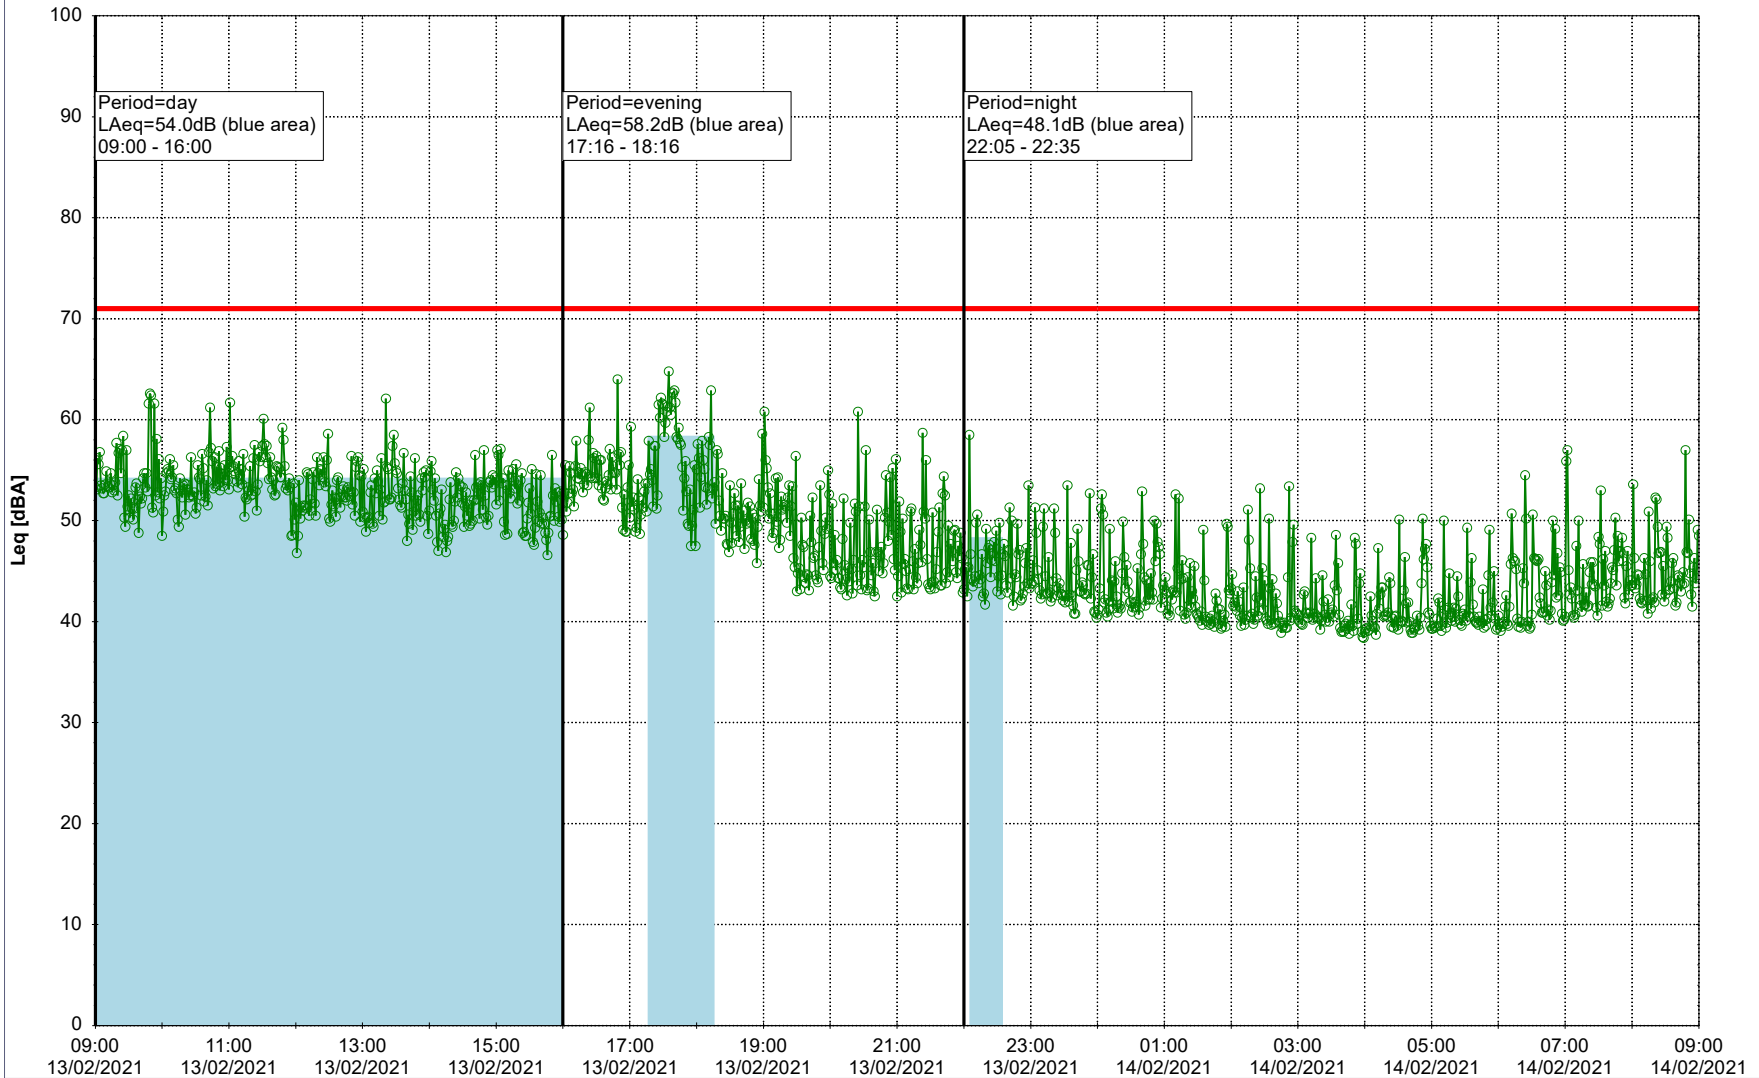

...

Noise Time Related Diagram

12/02/2021
13/02/2021

○ ○ ○ ○ NEL_NS01

Project: Kronos Sydhavnen
Construction: Ny Ellebjerg
Location: N-V

Plan View

Remarks

...

Noise Time Related Diagram

13/02/2021
14/02/2021

○ ○ ○ ○ NEL_NS01

Project: Kronos Sydhavnen
Construction: Ny Ellebjerg
Location: N-V

Plan View

Remarks

...

Noise Time Related Diagram