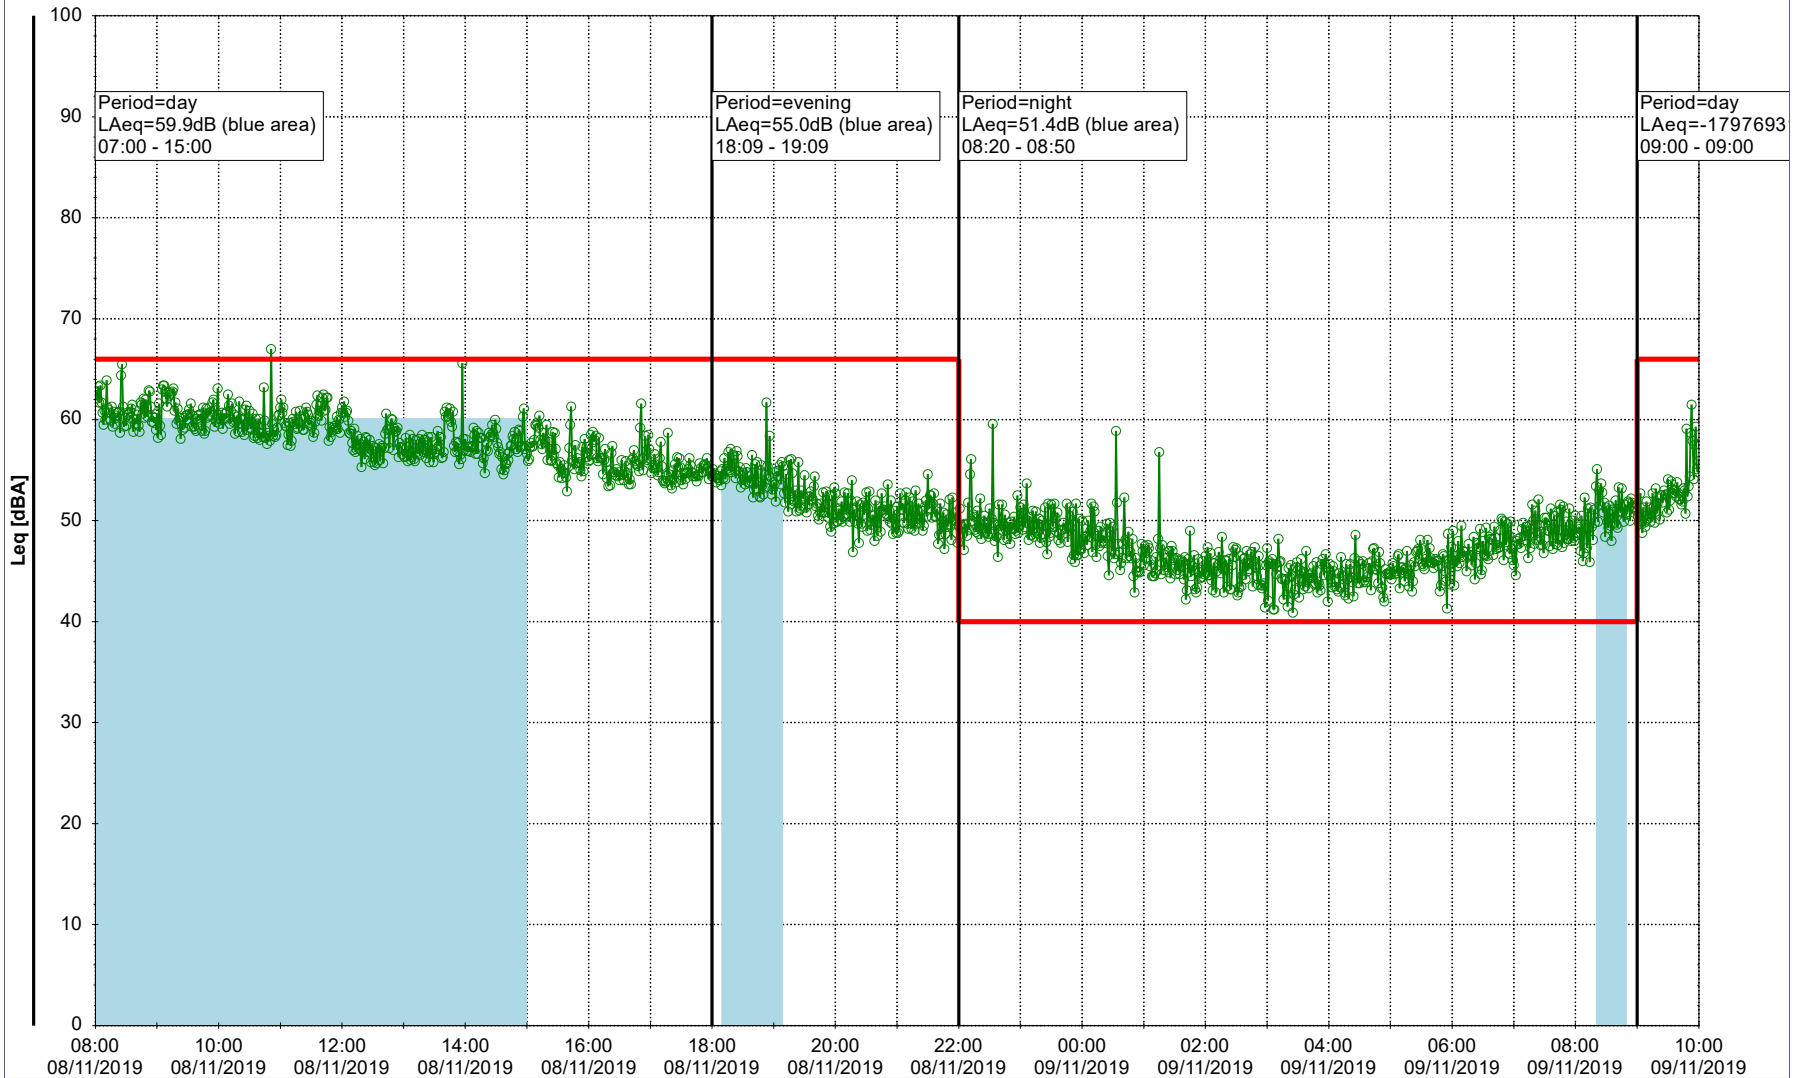

...

Noise Time Related Diagram

07/11/2019
08/11/2019

○○○ SLU_NS01

Project: Kronos Sydhavnen
Construction: Sluseholmen
Location: N-V

Plan View

Remarks

...

Noise Time Related Diagram

08/11/2019
09/11/2019

○○○○ SLU_NS01

Project: Kronos Sydhavnen
Construction: Sluseholmen
Location: N-V

Plan View

Remarks

...

Noise Time Related Diagram

09/11/2019
10/11/2019

○○○○ SLU_NS01

Project: Kronos Sydhavnen
Construction: Sluseholmen
Location: N-V

Plan View

Remarks

...

Noise Time Related Diagram

10/11/2019
11/11/2019