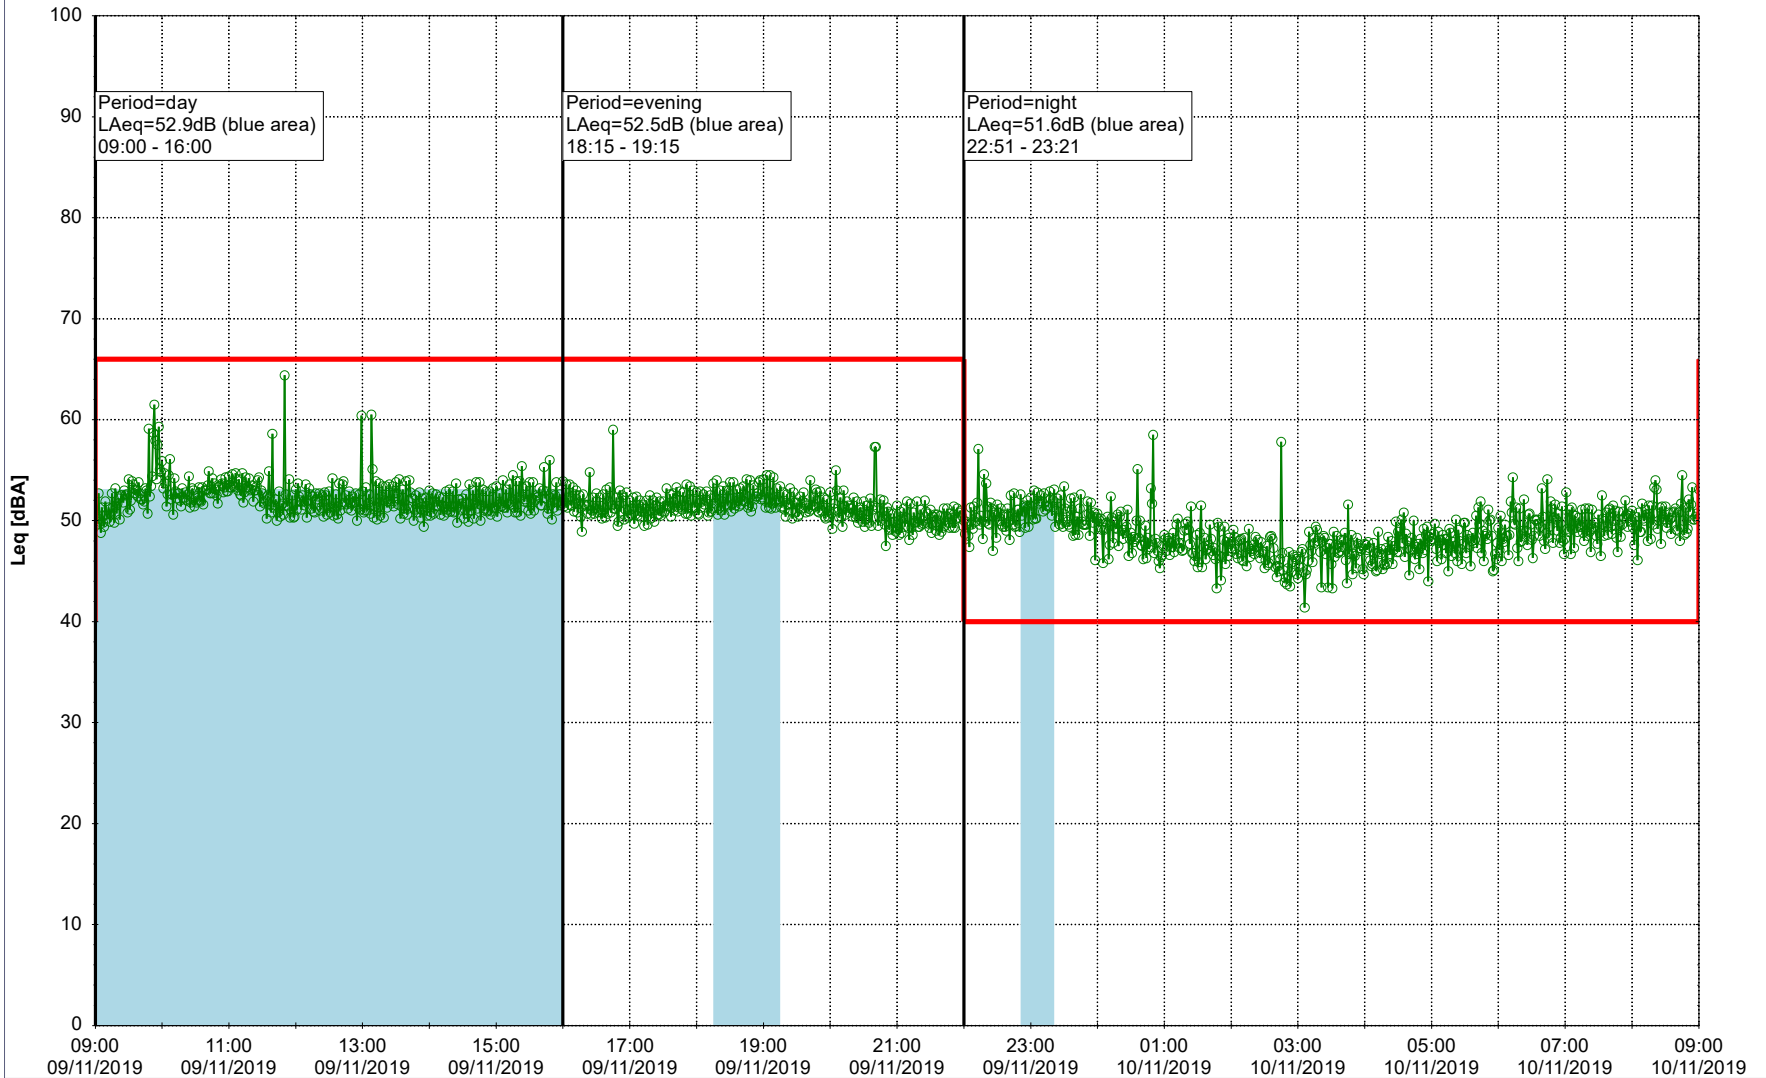

Noise Time Related Diagram

08/11/2019
09/11/2019

○○○○ SLU_NS01

Project: Kronos Sydhavnen
Construction: Sluseholmen
Location: N-V

Plan View

Remarks

...

Noise Time Related Diagram

09/11/2019
10/11/2019

○○○○ SLU_NS01

Project: Kronos Sydhavnen
Construction: Sluseholmen
Location: N-V

Plan View

Remarks

...

Noise Time Related Diagram

10/11/2019
11/11/2019