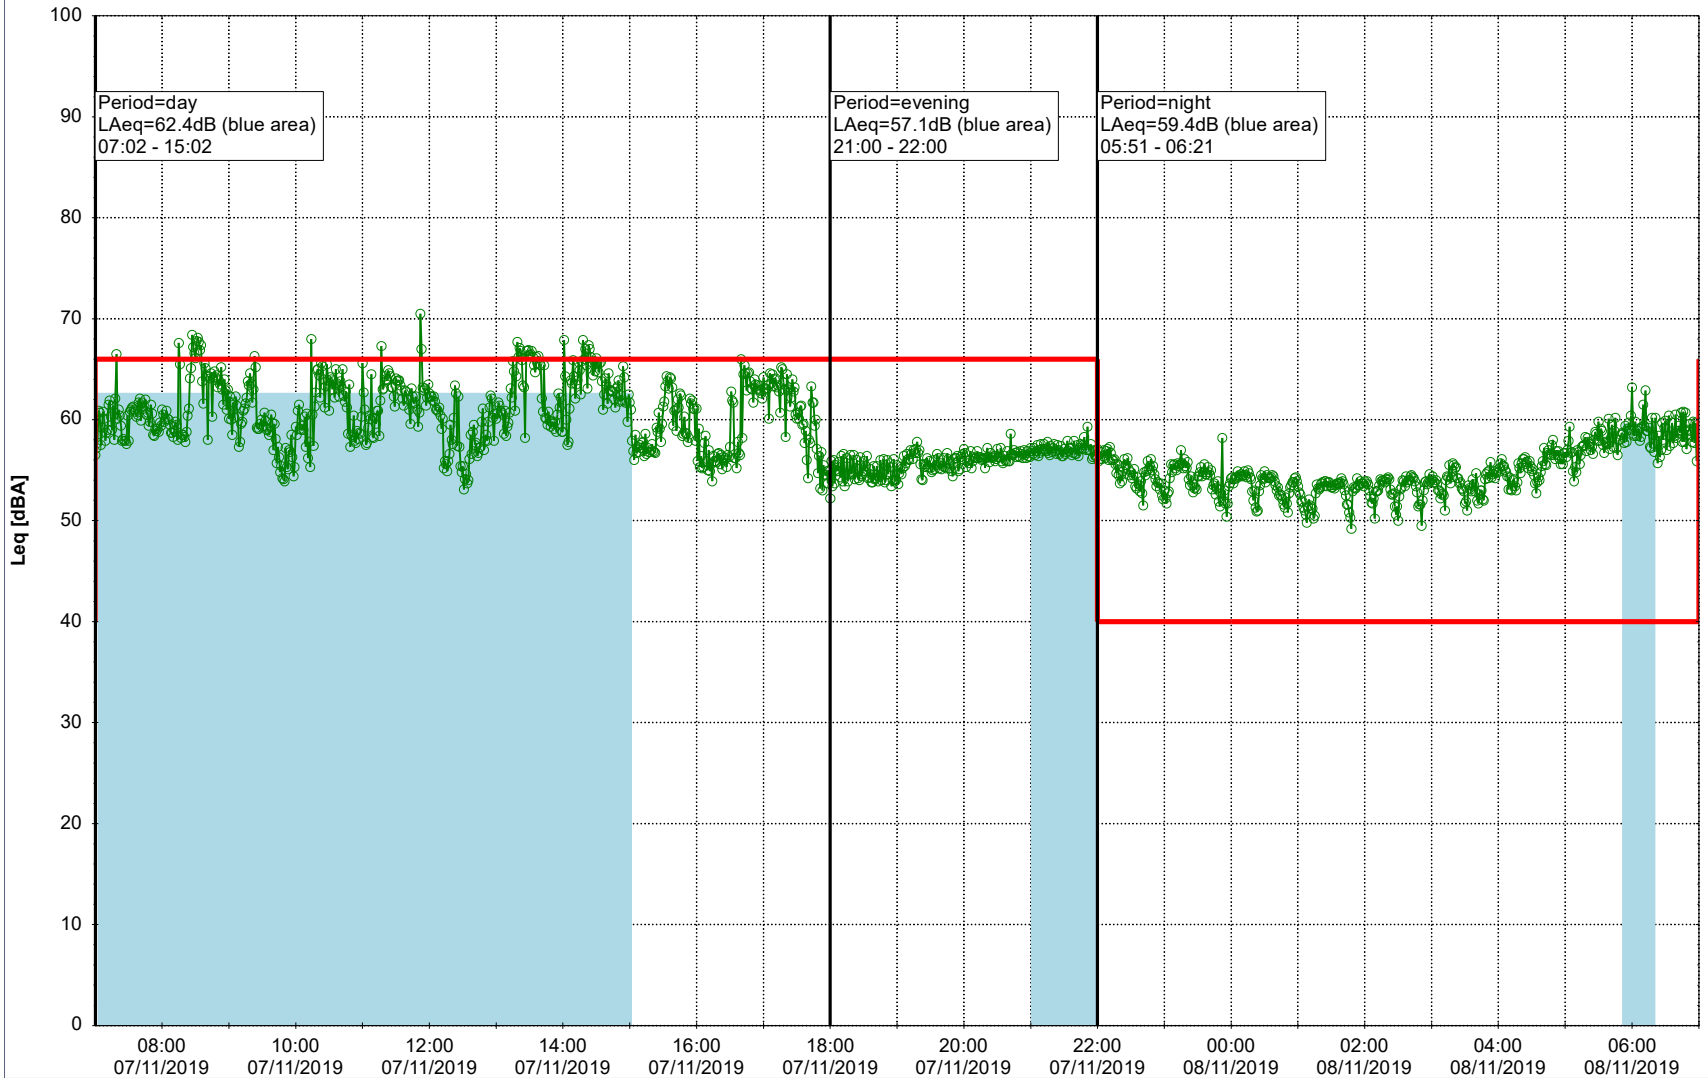

Remarks

...

Noise Time Related Diagram

06/11/2019
07/11/2019

○○○ SLU_NS01

Project: Kronos Sydhavnen
Construction: Sluseholmen
Location: N-V

Plan View

Remarks

...

Noise Time Related Diagram

07/11/2019
08/11/2019

○○○ SLU_NS01

Project: Kronos Sydhavnen
Construction: Sluseholmen
Location: N-V

Plan View

Remarks

...

Noise Time Related Diagram

08/11/2019
09/11/2019

○○○○ SLU_NS01

Project: Kronos Sydhavnen
Construction: Sluseholmen
Location: N-V

Plan View

Remarks

...

Noise Time Related Diagram

09/11/2019
10/11/2019

○○○○ SLU_NS01

Project: Kronos Sydhavnen
Construction: Sluseholmen
Location: N-V

Plan View

Remarks

...

Noise Time Related Diagram

10/11/2019
11/11/2019