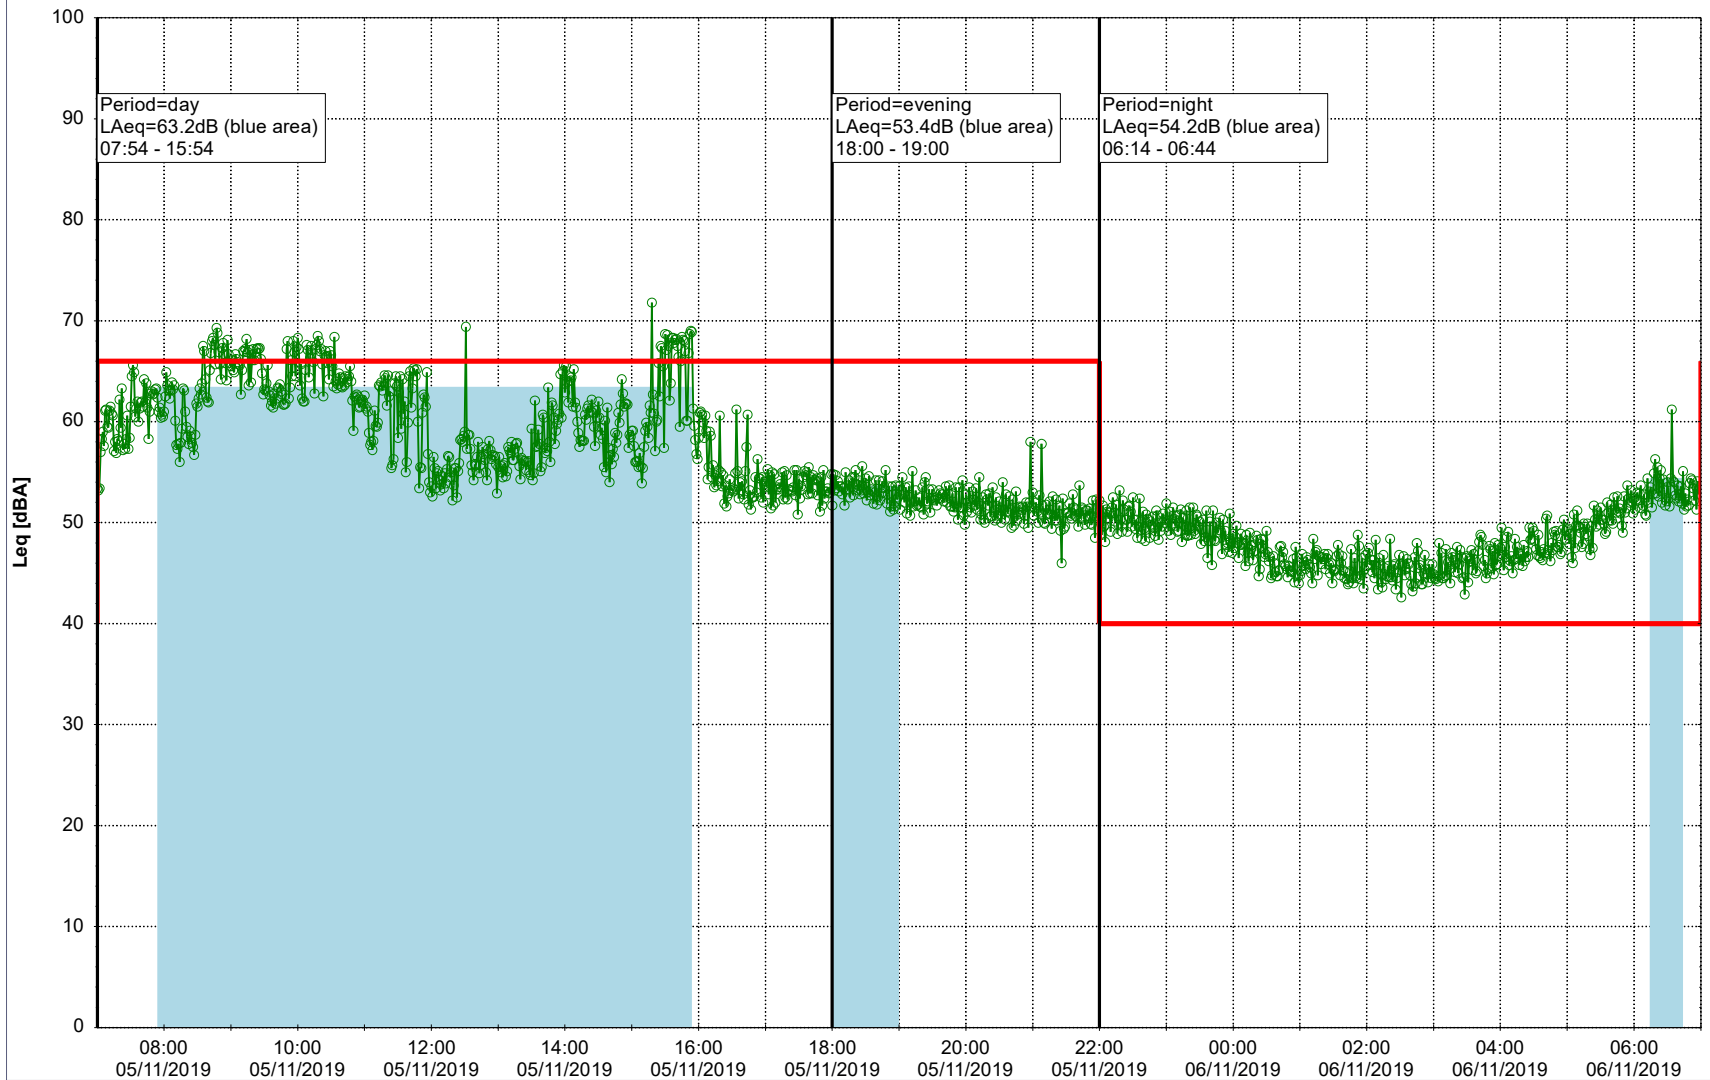

Plan View

Remarks

...

Noise Time Related Diagram

05/11/2019
06/11/2019

○○○ SLU_NS01

Project: Kronos Sydhavnen
Construction: Sluseholmen
Location: N-V

Plan View

Remarks

...

Noise Time Related Diagram

06/11/2019
07/11/2019

○○○ SLU_NS01

Project: Kronos Sydhavnen
Construction: Sluseholmen
Location: N-V

Plan View

Remarks

...

Noise Time Related Diagram

07/11/2019
08/11/2019

○○○ SLU_NS01

Project: Kronos Sydhavnen
Construction: Sluseholmen
Location: N-V

Plan View

Remarks

...

Noise Time Related Diagram

08/11/2019
09/11/2019

○○○○ SLU_NS01

Project: Kronos Sydhavnen
Construction: Sluseholmen
Location: N-V

Plan View

Remarks

...

Noise Time Related Diagram