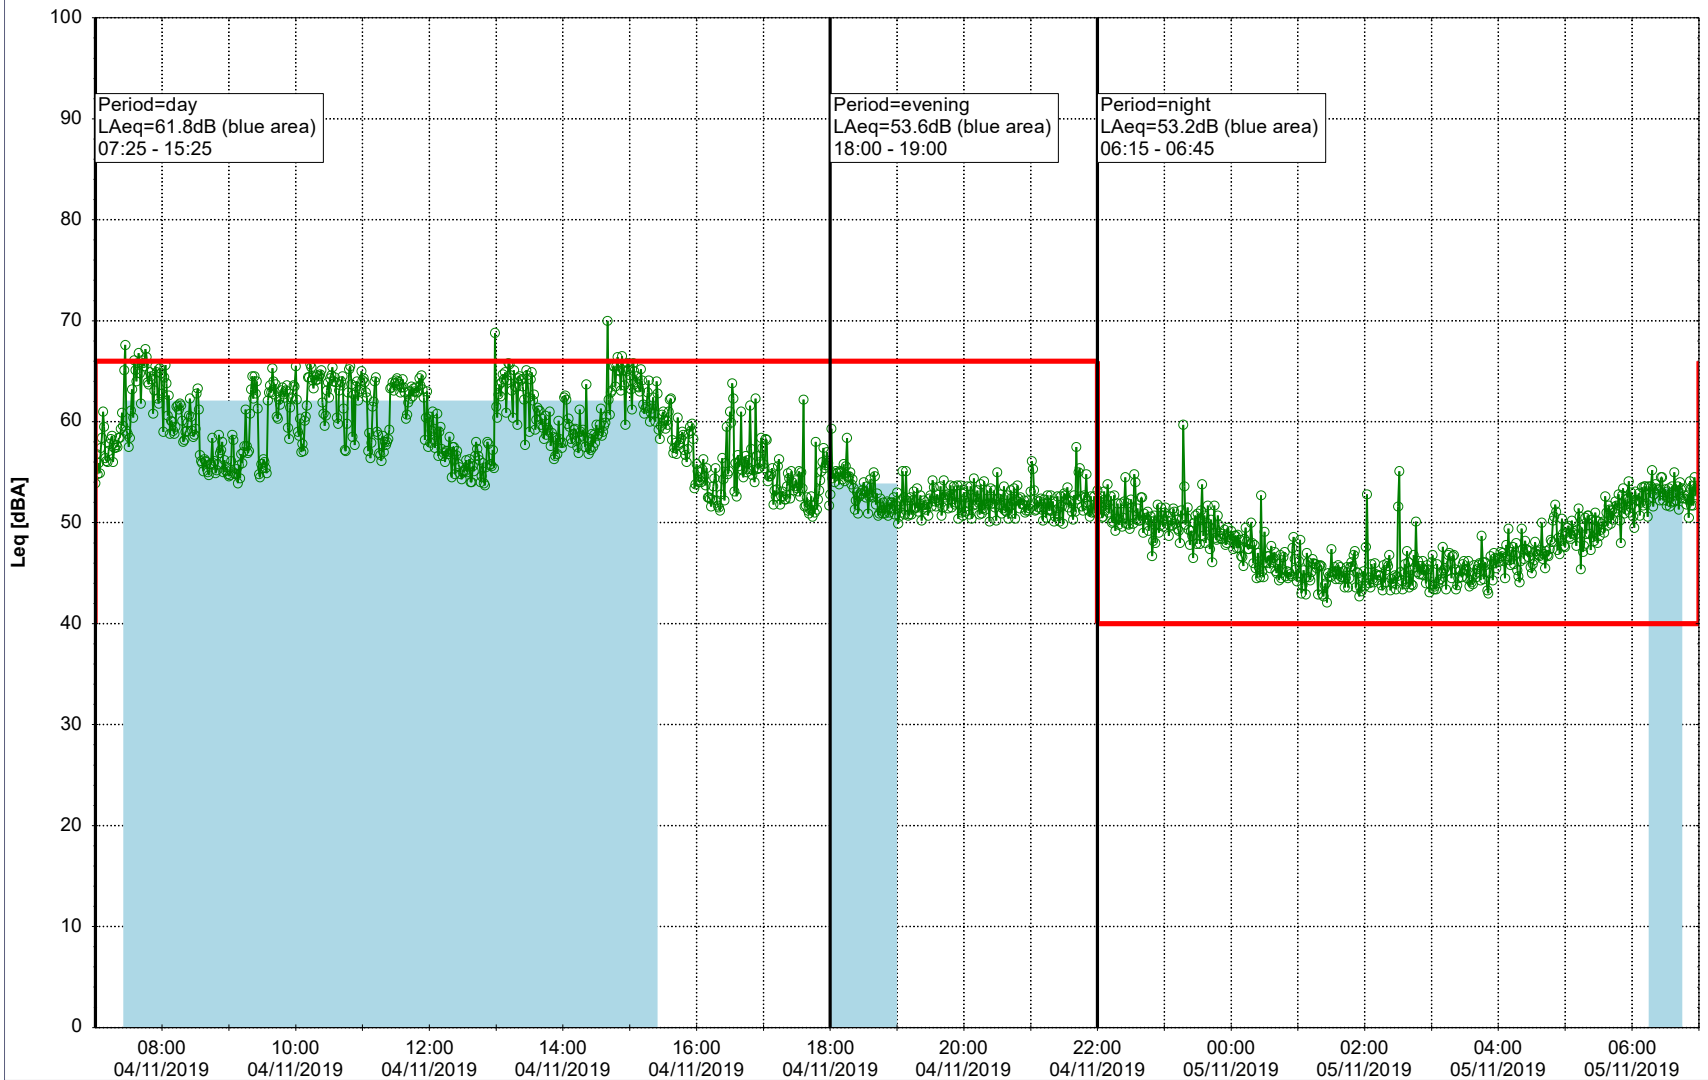

Project: Kronos Sydhavnen
Construction: Sluseholmen
Location: N-V

Plan View

Remarks

...

Noise Time Related Diagram

04/11/2019
05/11/2019

○○○ SLU_NS01

Project: Kronos Sydhavnen
Construction: Sluseholmen
Location: N-V

Plan View

Remarks

...

Noise Time Related Diagram

05/11/2019
06/11/2019

○○○ SLU_NS01

Project: Kronos Sydhavnen
Construction: Sluseholmen
Location: N-V

Plan View

Remarks

...

Noise Time Related Diagram

06/11/2019
07/11/2019

○○○ SLU_NS01

Project: Kronos Sydhavnen
Construction: Sluseholmen
Location: N-V

Plan View

Remarks

Noise Time Related Diagram

08/11/2019
09/11/2019

○○○○ SLU_NS01

Project: Kronos Sydhavnen
Construction: Sluseholmen
Location: N-V

Plan View

Remarks

...

Noise Time Related Diagram