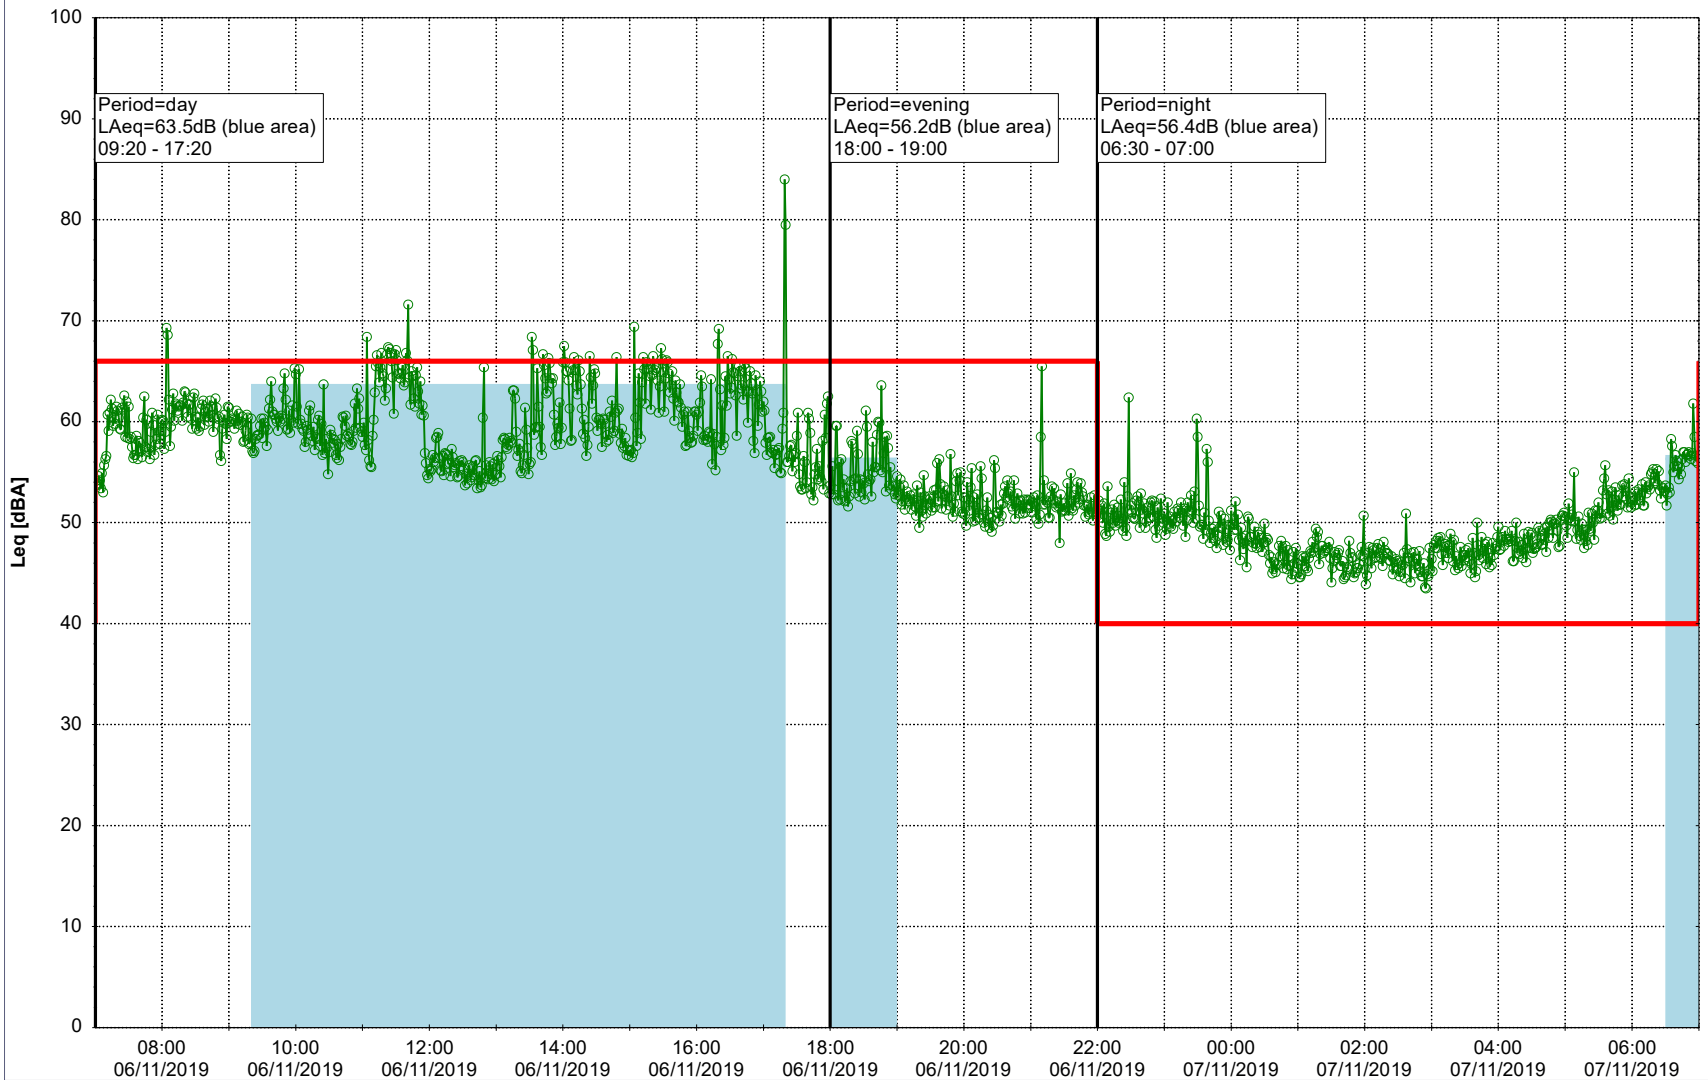

Plan View

Remarks

...

Noise Time Related Diagram

05/11/2019
06/11/2019

○○○ SLU_NS01

Project: Kronos Sydhavnen
Construction: Sluseholmen
Location: N-V

Plan View

Remarks

...

Noise Time Related Diagram

06/11/2019
07/11/2019

○○○ SLU_NS01

Project: Kronos Sydhavnen
Construction: Sluseholmen
Location: N-V

Plan View

Remarks

...

Noise Time Related Diagram

07/11/2019
08/11/2019

○○○ SLU_NS01

Project: Kronos Sydhavnen
Construction: Sluseholmen
Location: N-V

Plan View

Remarks

...

Noise Time Related Diagram

08/11/2019
09/11/2019

○○○○ SLU_NS01

Project: Kronos Sydhavnen
Construction: Sluseholmen
Location: N-V

Plan View

Remarks

...

Noise Time Related Diagram