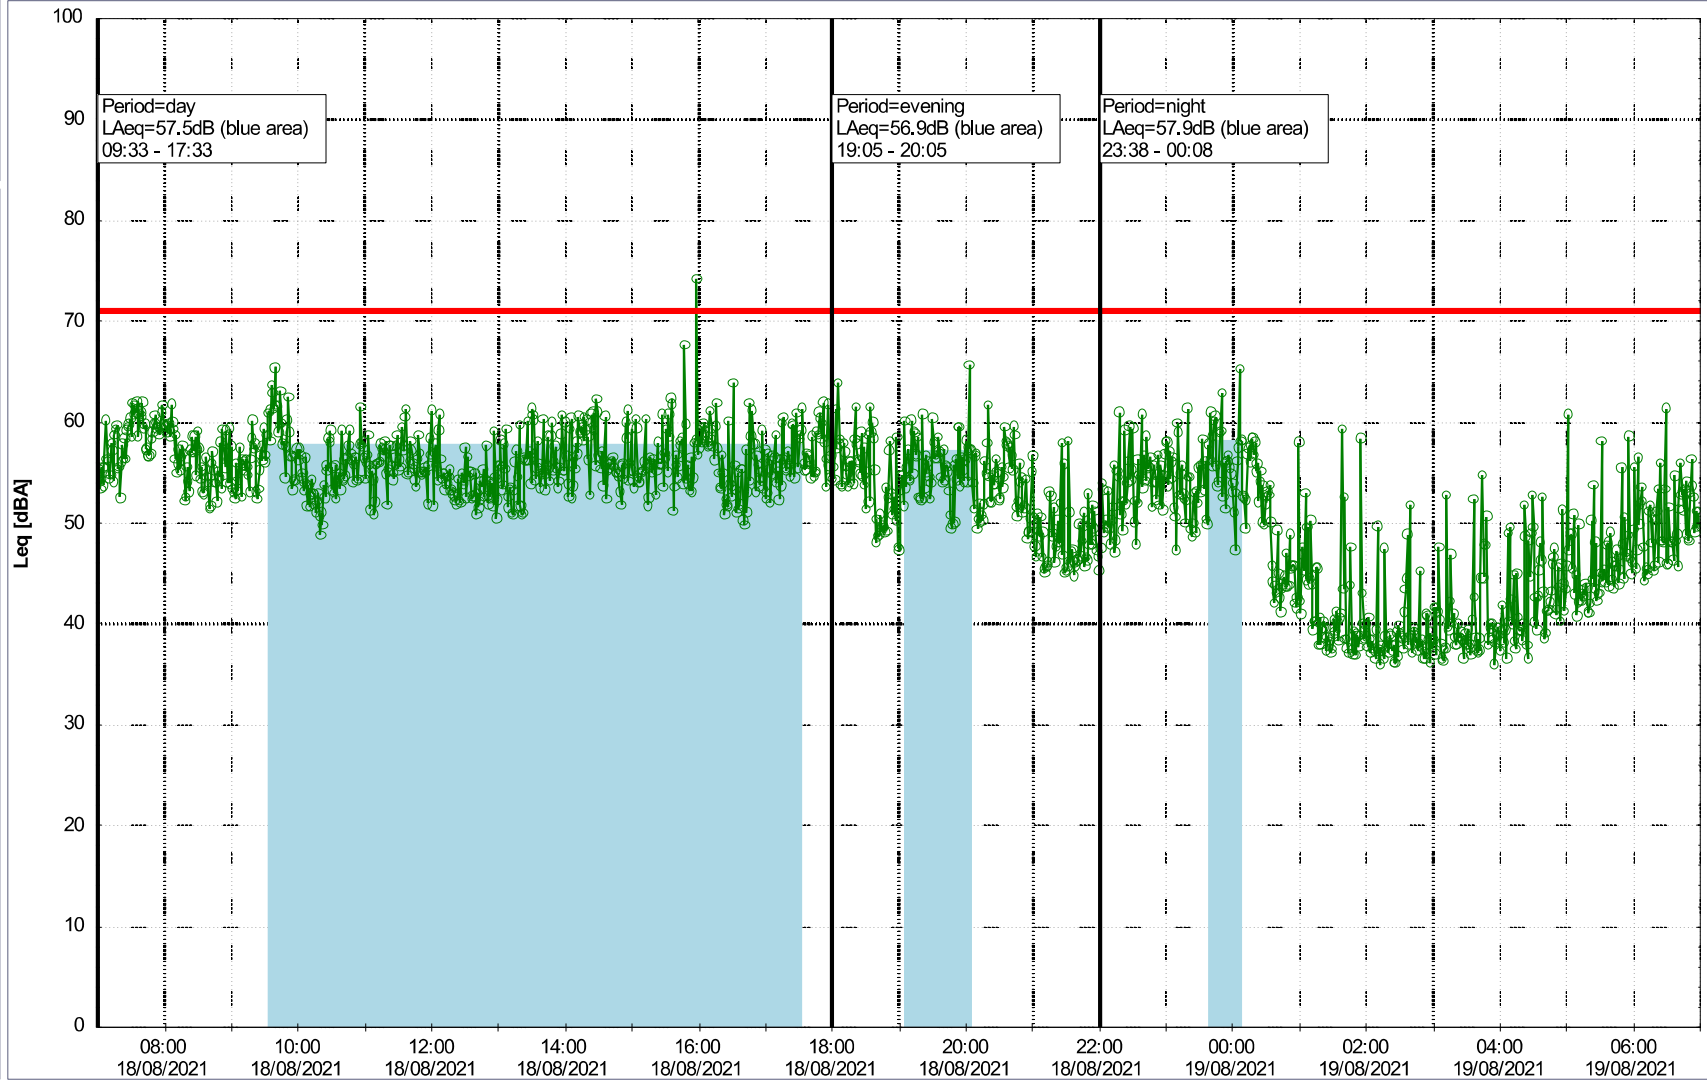

Noise Time Related Diagram

18/08/2021
19/08/2021

○○○○ NEL_NS01