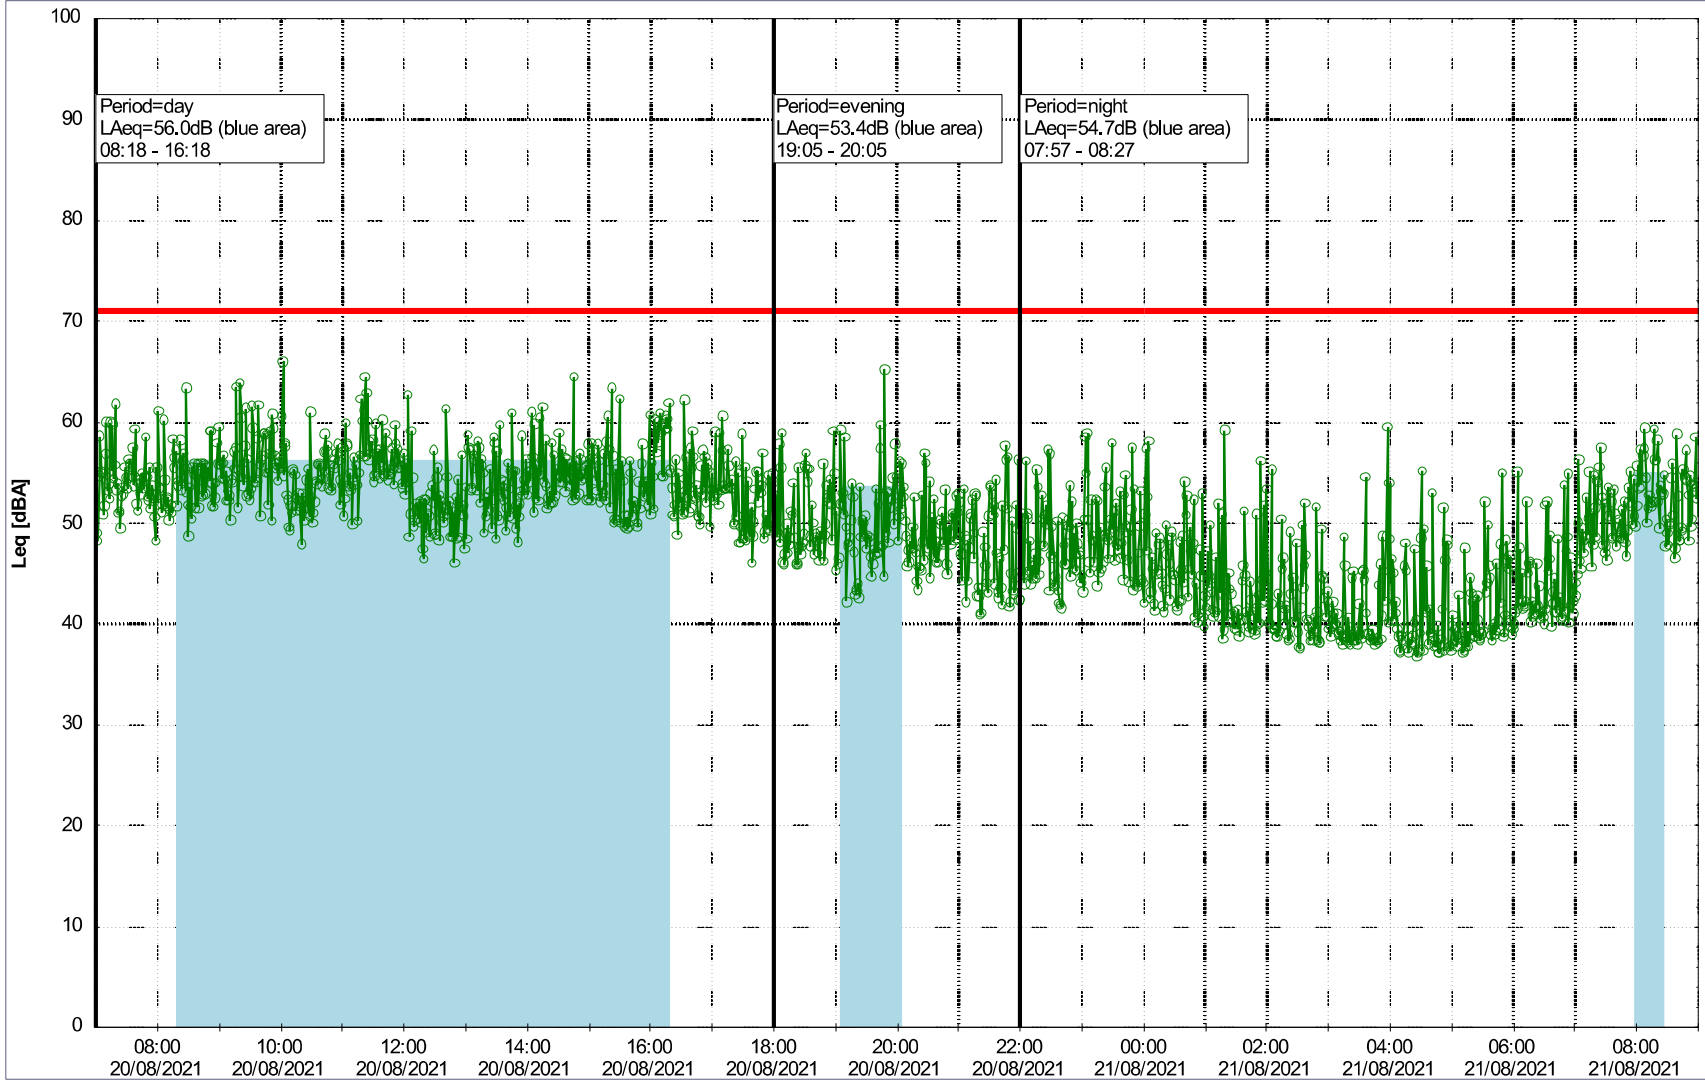

Noise Time Related Diagram

19/08/2021
20/08/2021

o o o o NEL_NS01

Project: Kronos Sydhavnen
Construction: Ny Ellebjerg
Location: N-V

Plan View

Remarks

...

Noise Time Related Diagram

20/08/2021
21/08/2021

○○○○ NEL_NS01

Project: Kronos Sydhavnen
Construction: Ny Ellebjerg
Location: N-V

21/08/2021
22/08/2021

Plan View

Noise Time Related Diagram

○○○○ NEL_NS01

Remarks

...

Project: Kronos Sydhavnen
Construction: Ny Ellebjerg
Location: N-V

Plan View

Remarks

...

Noise Time Related Diagram

22/08/2021
23/08/2021

○○○○ NEL_NS01