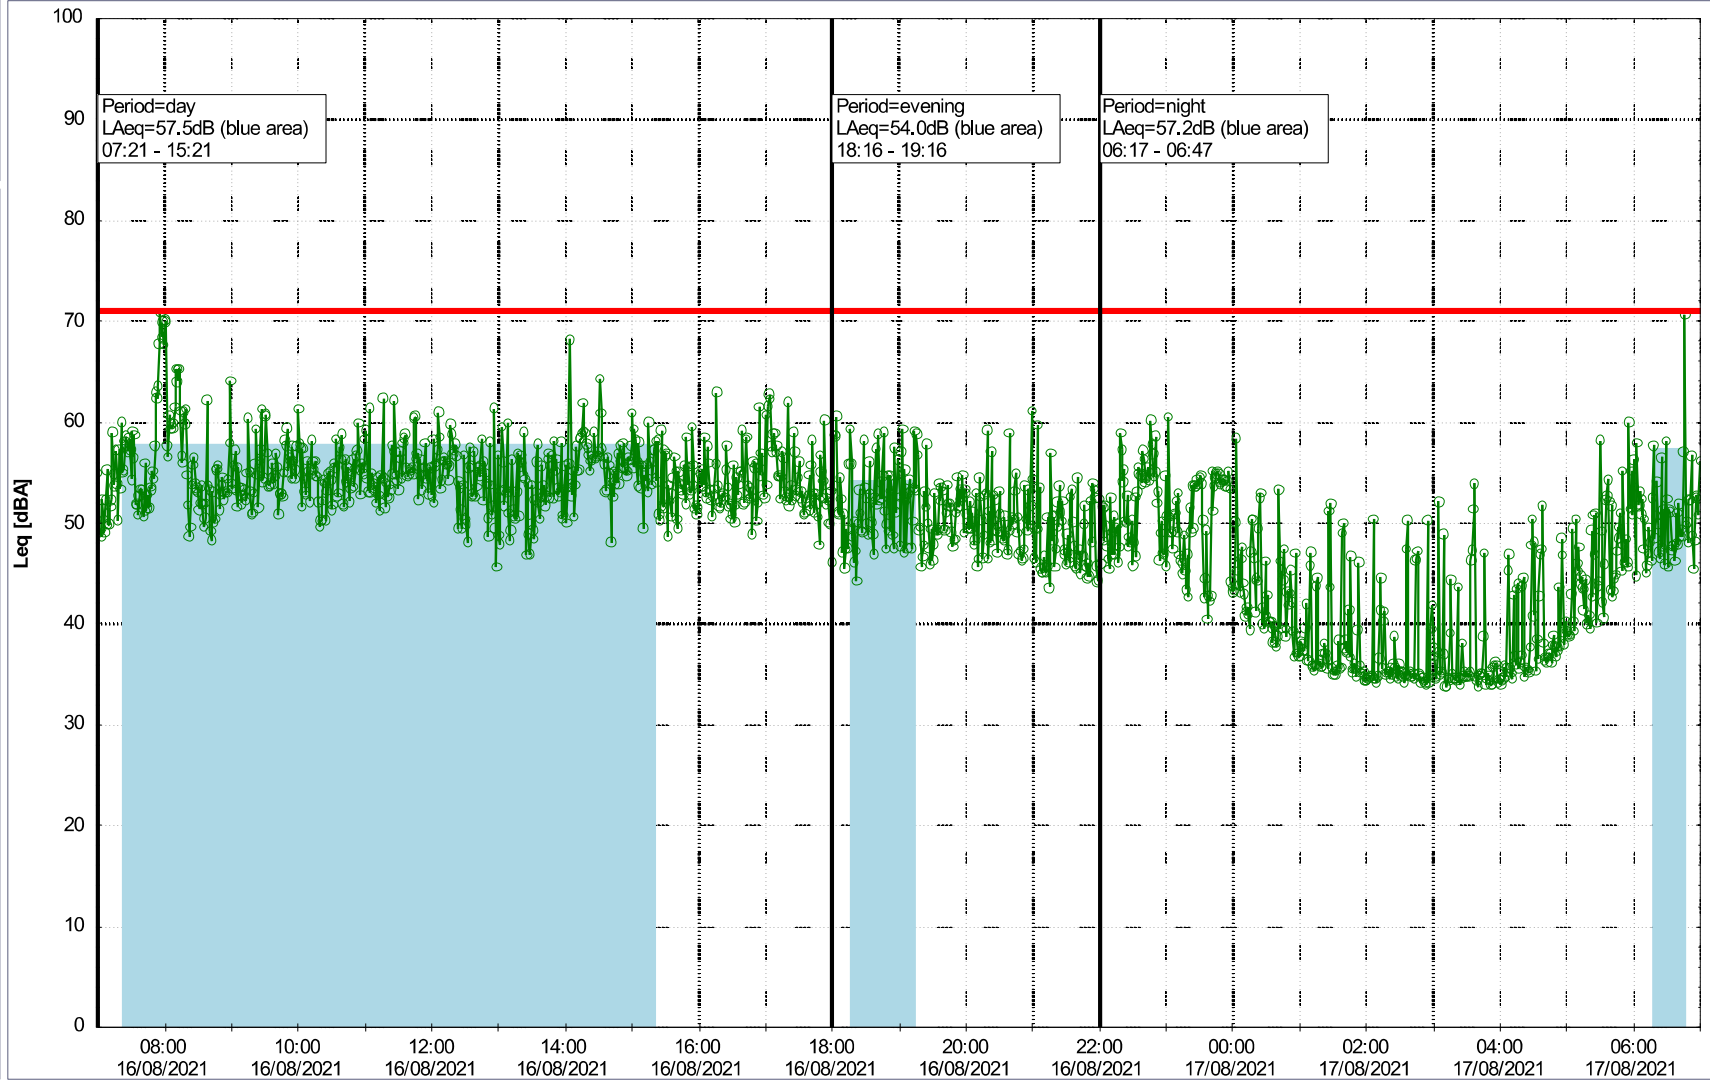

Project: Kronos Sydhavnen
Construction: Ny Ellebjerg
Location: N-V

Plan View

Remarks

...

Noise Time Related Diagram

16/08/2021
17/08/2021

○○○ NEL_NS01

Project: Kronos Sydhavnen
Construction: Ny Ellebjerg
Location: N-V

Plan View

Remarks

...

Noise Time Related Diagram

17/08/2021
18/08/2021

o o o o NEL_NS01

Project: Kronos Sydhavnen
Construction: Ny Ellebjerg
Location: N-V

Plan View

20/08/2021
21/08/2021

○○○○ NEL_NS01

Project: Kronos Sydhavnen
Construction: Ny Ellebjerg
Location: N-V

21/08/2021
22/08/2021

Plan View

Noise Time Related Diagram

○○○○ NEL_NS01

Remarks

...

Project: Kronos Sydhavnen
Construction: Ny Ellebjerg
Location: N-V

Plan View

Remarks

...

Noise Time Related Diagram

22/08/2021
23/08/2021

○○○○ NEL_NS01