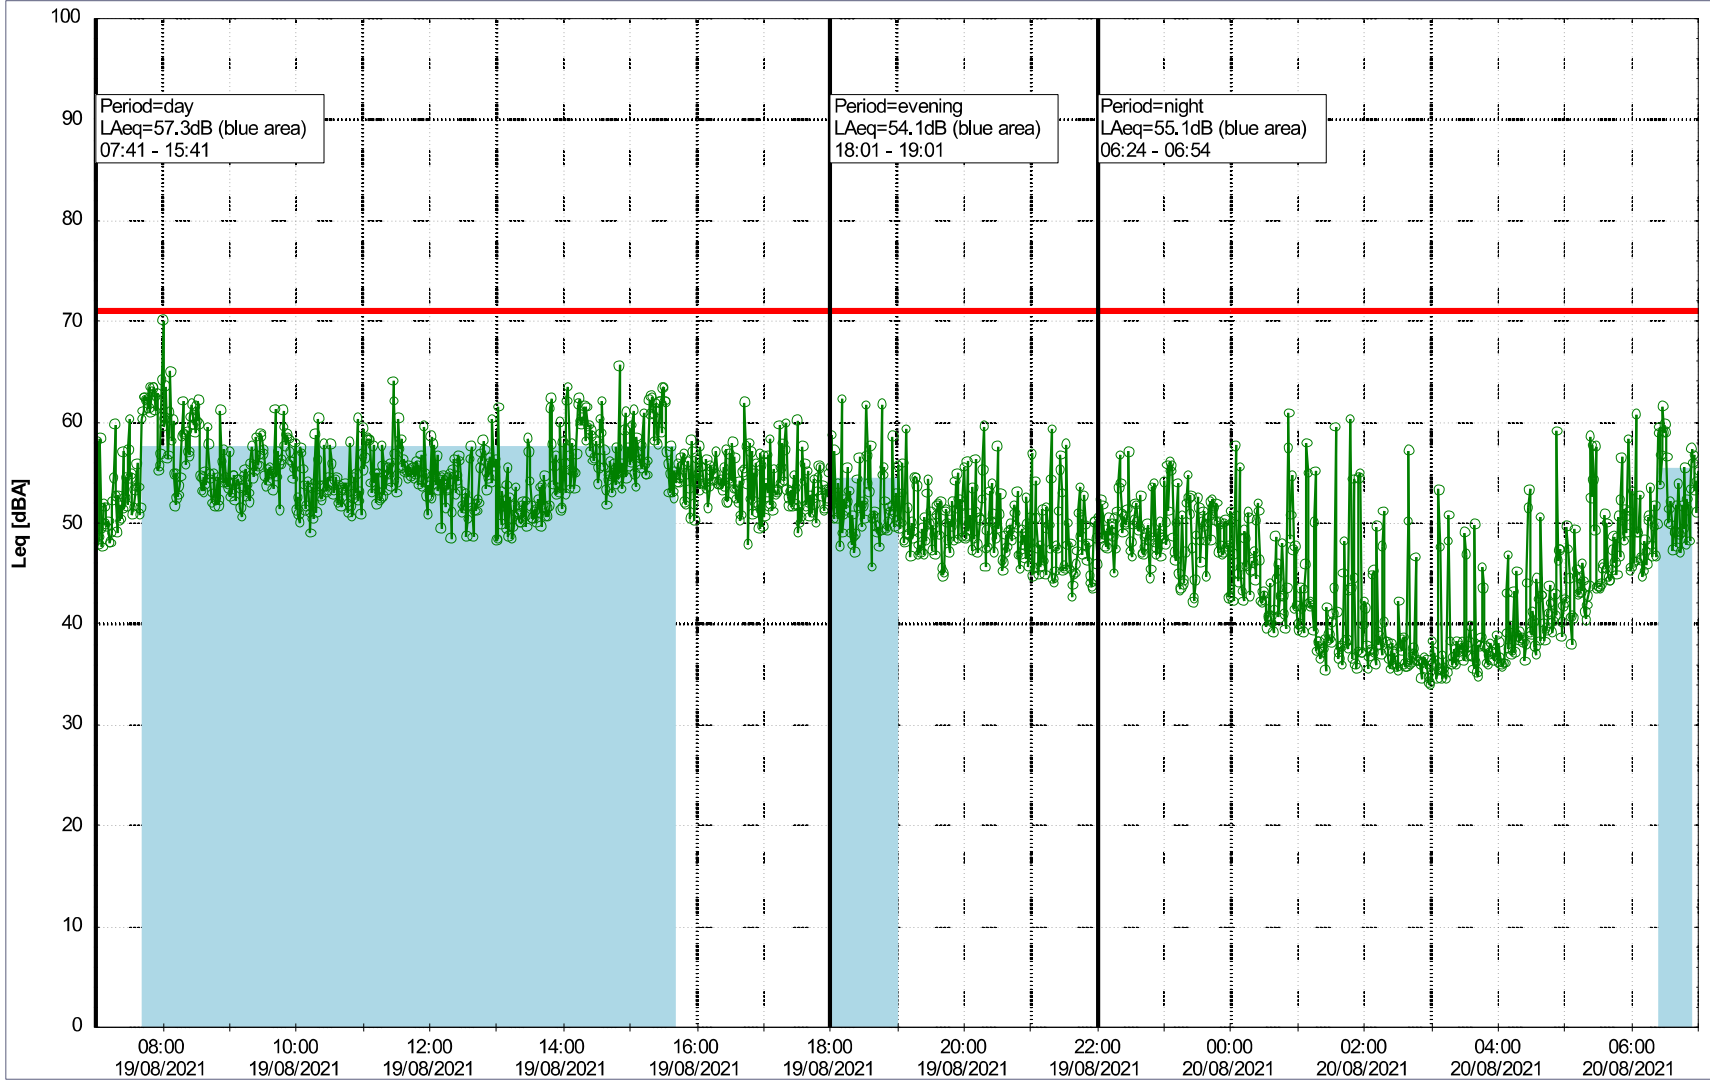

Remarks

Noise Time Related Diagram

18/08/2021
19/08/2021

○○○○ NEL_NS01

Project: Kronos Sydhavnen
Construction: Ny Ellebjerg
Location: N-V

Plan View

Remarks

...

Noise Time Related Diagram

19/08/2021
20/08/2021

o o o o NEL_NS01

Project: Kronos Sydhavnen
Construction: Ny Ellebjerg
Location: N-V

Plan View

Remarks

...

Noise Time Related Diagram

20/08/2021
21/08/2021

○○○○ NEL_NS01

Project: Kronos Sydhavnen
Construction: Ny Ellebjerg
Location: N-V

21/08/2021
22/08/2021

Plan View

Noise Time Related Diagram

○○○○ NEL_NS01

Remarks

...

Project: Kronos Sydhavnen
Construction: Ny Ellebjerg
Location: N-V

Plan View

Remarks

...

Noise Time Related Diagram

22/08/2021
23/08/2021

○○○○ NEL_NS01