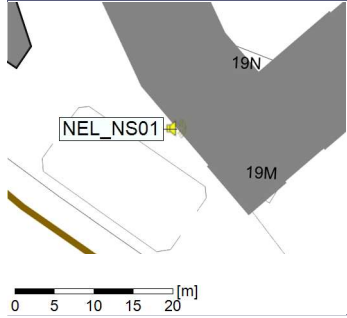

Project: Kronos Sydhavnen
Construction: Ny Ellebjerg
Location: N-V

21/08/2021
22/08/2021

Plan View