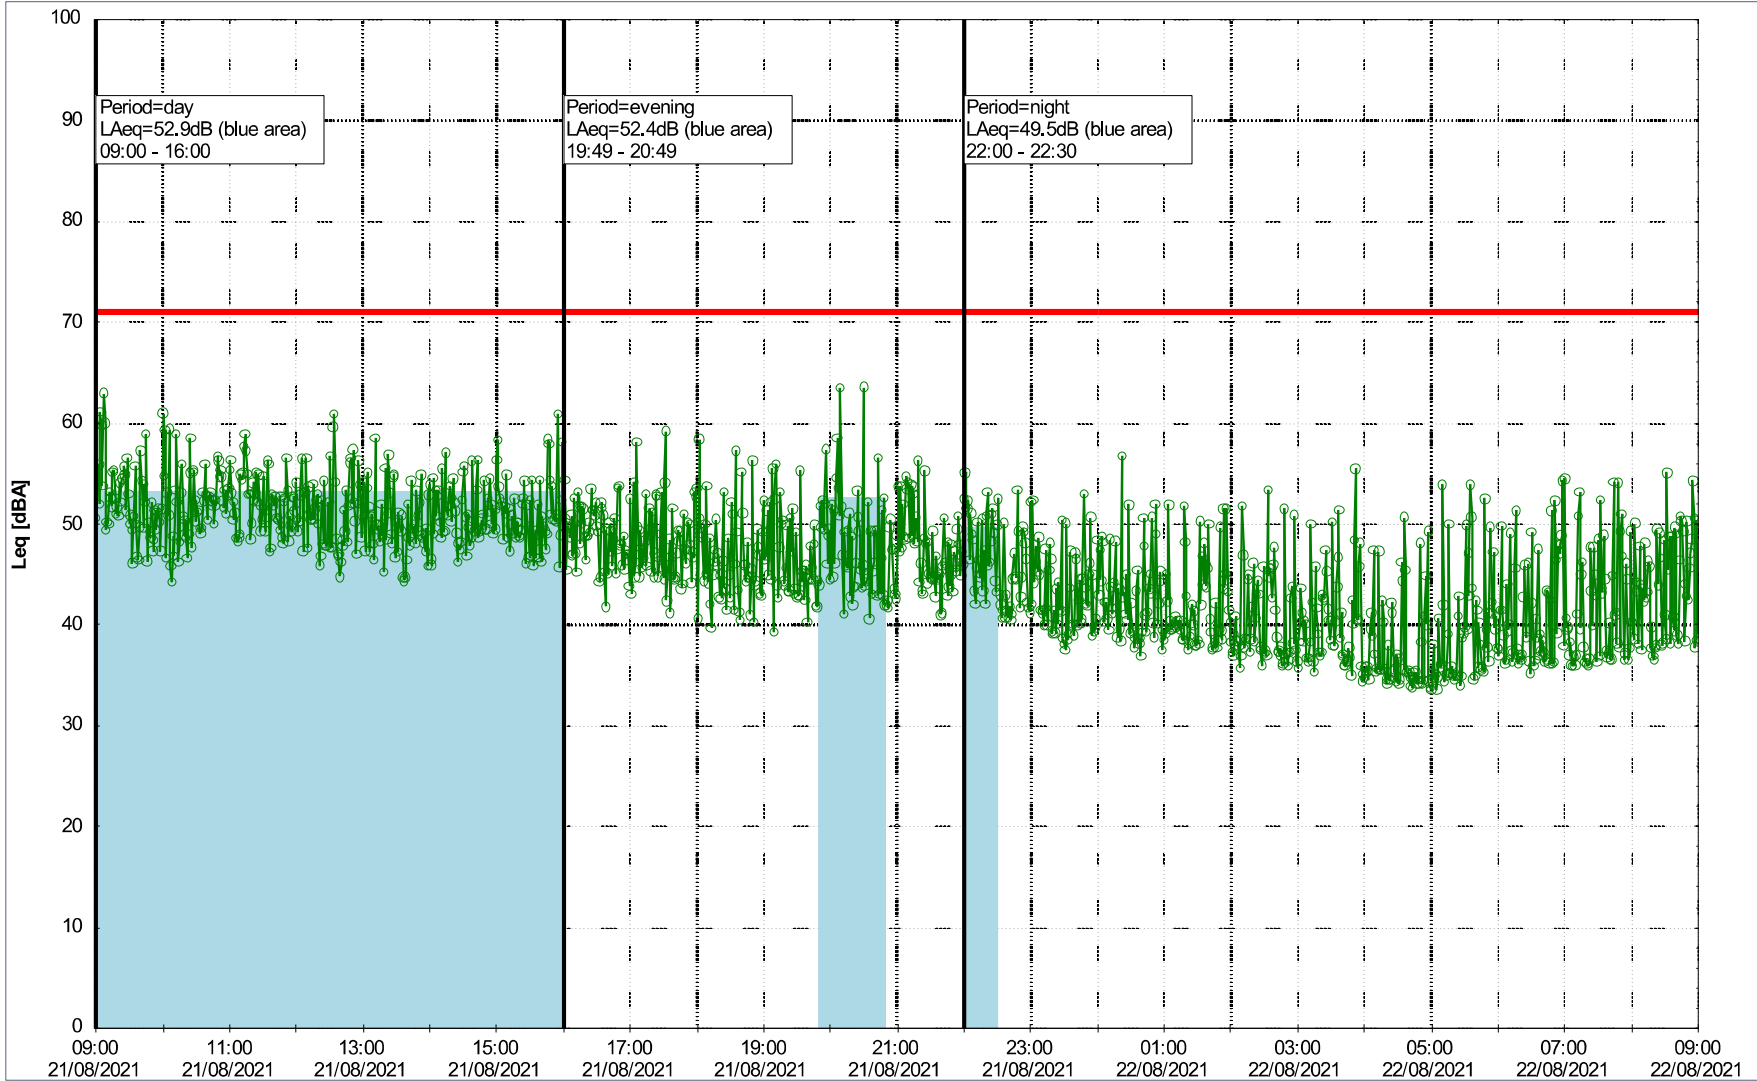

Noise Time Related Diagram

19/08/2021
20/08/2021

o o o o NEL_NS01

Project: Kronos Sydhavnen
Construction: Ny Ellebjerg
Location: N-V

Plan View

Remarks

...

Noise Time Related Diagram

20/08/2021
21/08/2021

○○○○ NEL_NS01

Project: Kronos Sydhavnen
Construction: Ny Ellebjerg
Location: N-V

21/08/2021
22/08/2021

Plan View

Noise Time Related Diagram

○○○○ NEL_NS01

Remarks

...

Project: Kronos Sydhavnen
Construction: Ny Ellebjerg
Location: N-V

Plan View

Remarks

...

Noise Time Related Diagram

22/08/2021
23/08/2021

○○○○ NEL_NS01