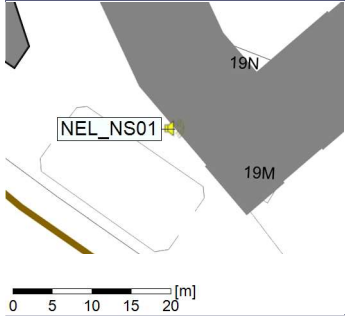

...

Project: Kronos Sydhavnen
Construction: Ny Ellebjerg
Location: N-V

Plan View

Remarks

...

Noise Time Related Diagram

22/08/2021
23/08/2021

○○○○ NEL_NS01