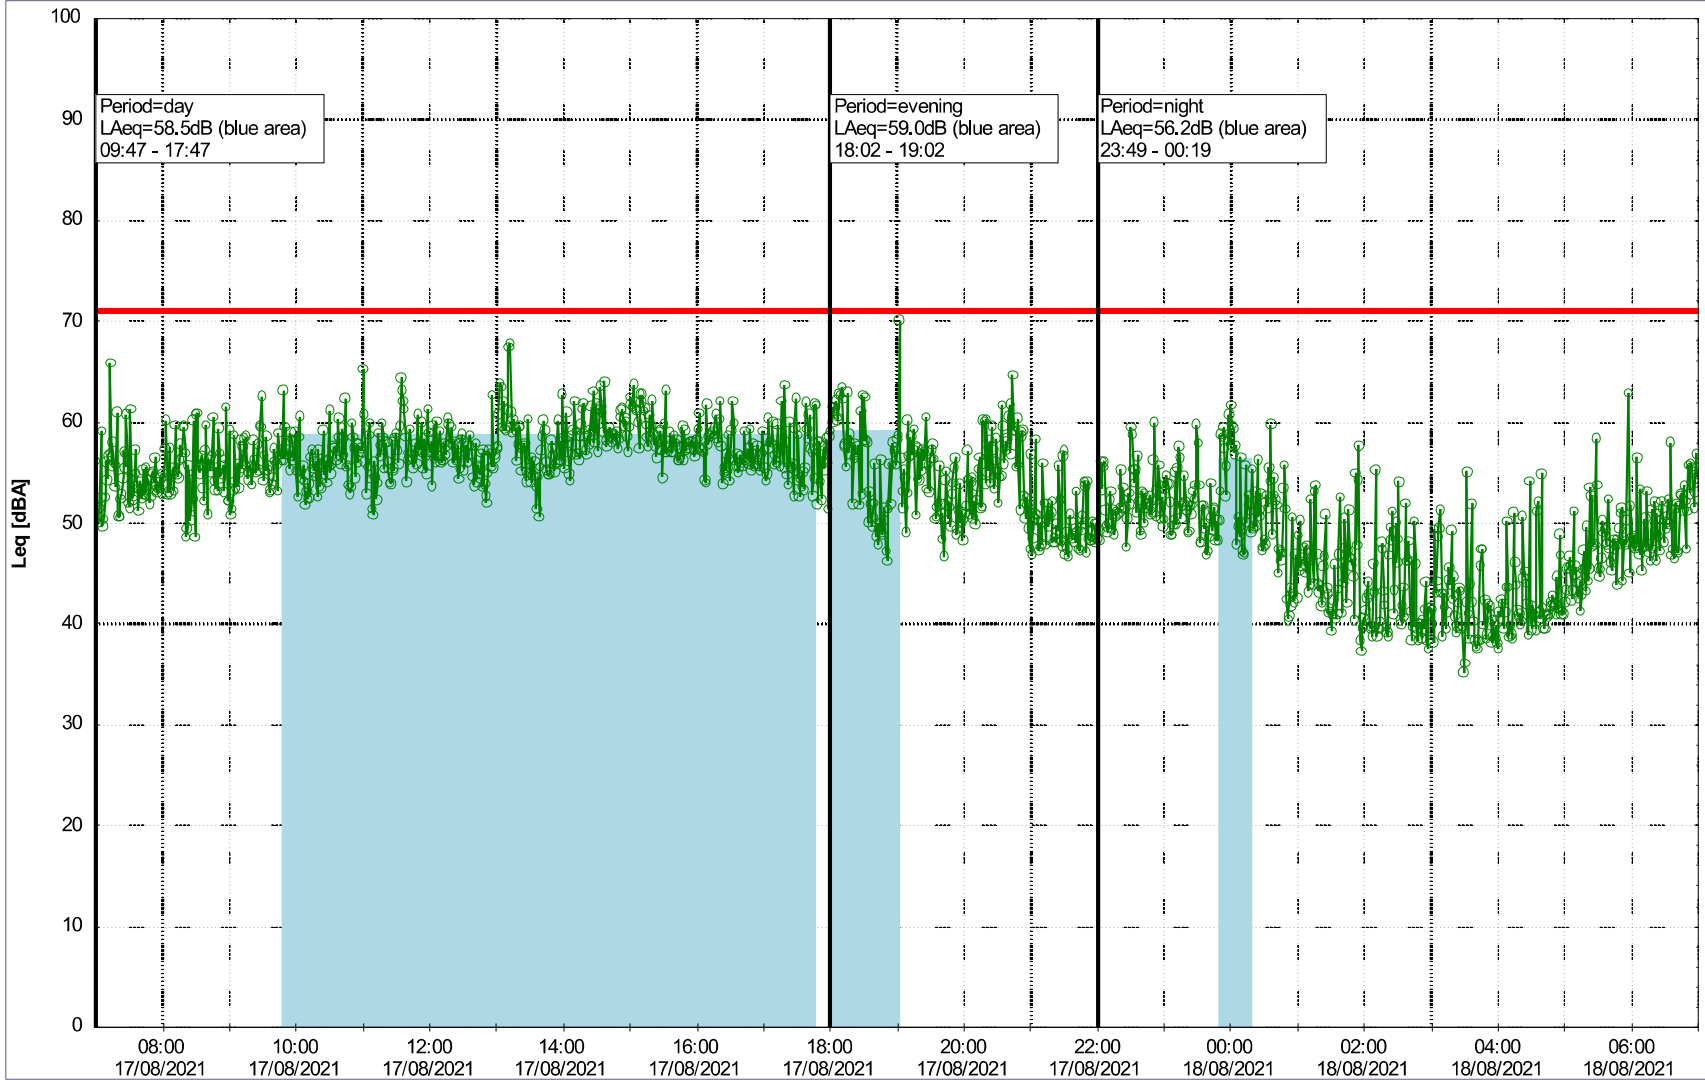

Plan View

Remarks

...

Noise Time Related Diagram

17/08/2021
18/08/2021

o o o o NEL_NS01

Project: Kronos Sydhavnen
Construction: Ny Ellebjerg
Location: N-V

Plan View

Noise Time Related Diagram

19/08/2021
20/08/2021

o o o o NEL_NS01

Project: Kronos Sydhavnen
Construction: Ny Ellebjerg
Location: N-V

Plan View

Remarks

...

Noise Time Related Diagram

20/08/2021
21/08/2021

○○○○ NEL_NS01

Project: Kronos Sydhavnen
Construction: Ny Ellebjerg
Location: N-V

21/08/2021
22/08/2021

Plan View

Noise Time Related Diagram

○○○○ NEL_NS01

Remarks

...

Project: Kronos Sydhavnen
Construction: Ny Ellebjerg
Location: N-V

Plan View

Remarks

...

Noise Time Related Diagram

22/08/2021
23/08/2021

○○○○ NEL_NS01