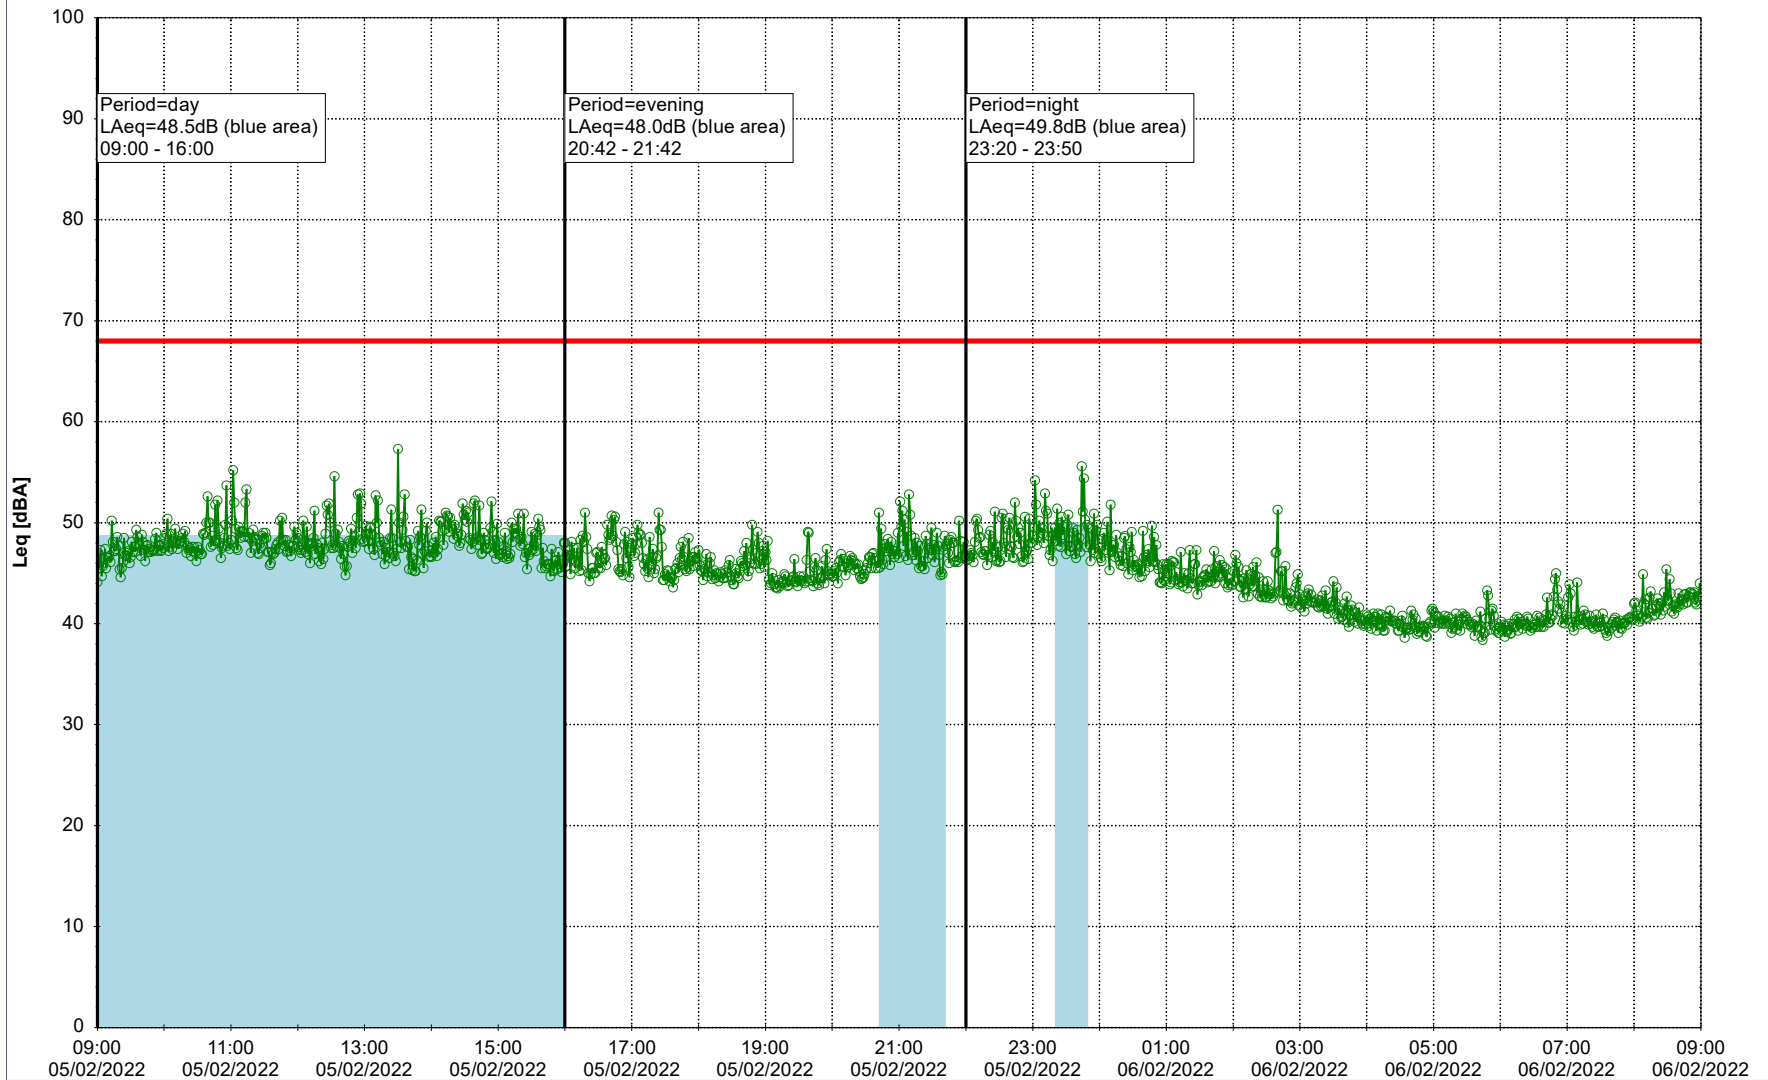

### Noise Time Related Diagram

04/02/2022  
05/02/2022

○○○○ EBR-OVK\_NS02

**Project:** Kronos Sydhavnen  
**Construction:** Enghave Brygge  
**Location:** N-V

Plan View

Remarks

...

### Noise Time Related Diagram

05/02/2022  
06/02/2022

○○○ EBR-OVK\_NS02

Project: Kronos Sydhavnen  
Construction: Enghave Brygge  
Location: N-V

Plan View

Remarks

...