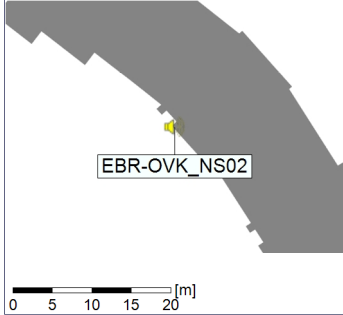

Project: Kronos Sydhavnen
Construction: Enghave Brygge
Location: N-V

Plan View