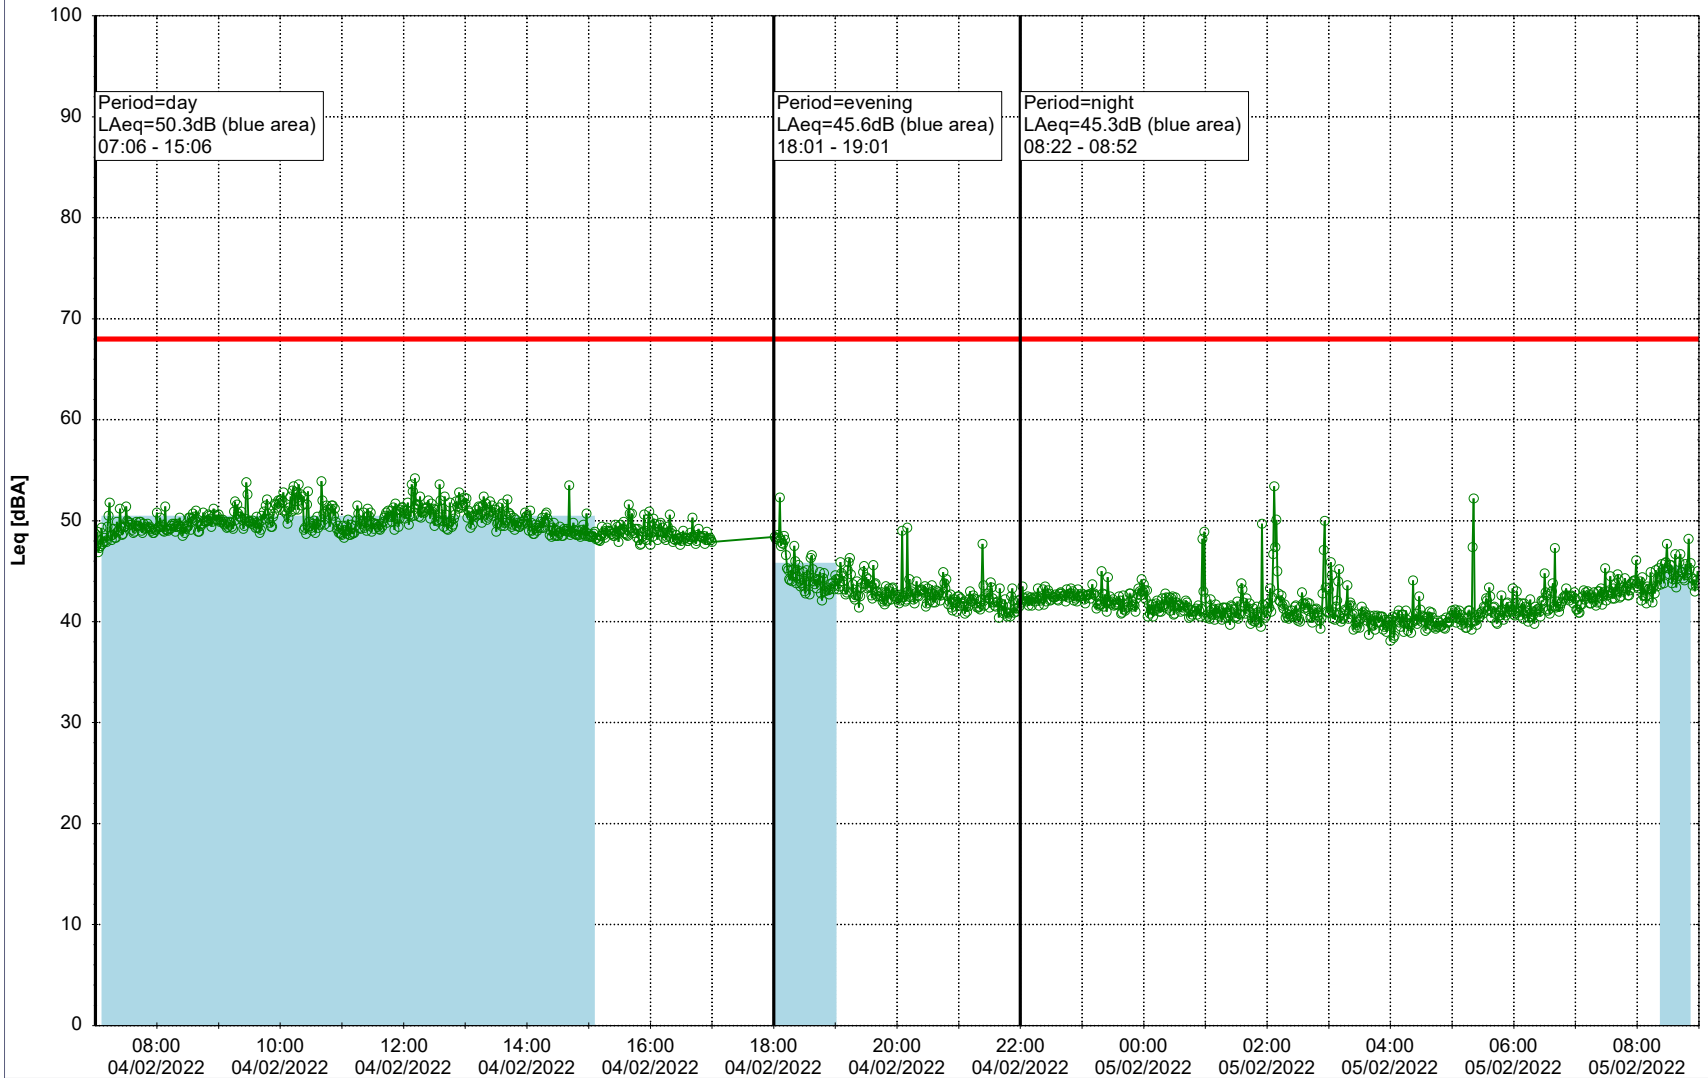

### Noise Time Related Diagram

03/02/2022  
04/02/2022

○○○ EBR-OVK\_NS02

Project: Kronos Sydhavnen  
Construction: Enghave Brygge  
Location: N-V

Plan View

Remarks

...

### Noise Time Related Diagram

04/02/2022  
05/02/2022

○○○○ EBR-OVK\_NS02

**Project:** Kronos Sydhavnen  
**Construction:** Enghave Brygge  
**Location:** N-V

Plan View

Remarks

...

### Noise Time Related Diagram

05/02/2022  
06/02/2022

○○○ EBR-OVK\_NS02

Project: Kronos Sydhavnen  
Construction: Enghave Brygge  
Location: N-V

Plan View

Remarks

...