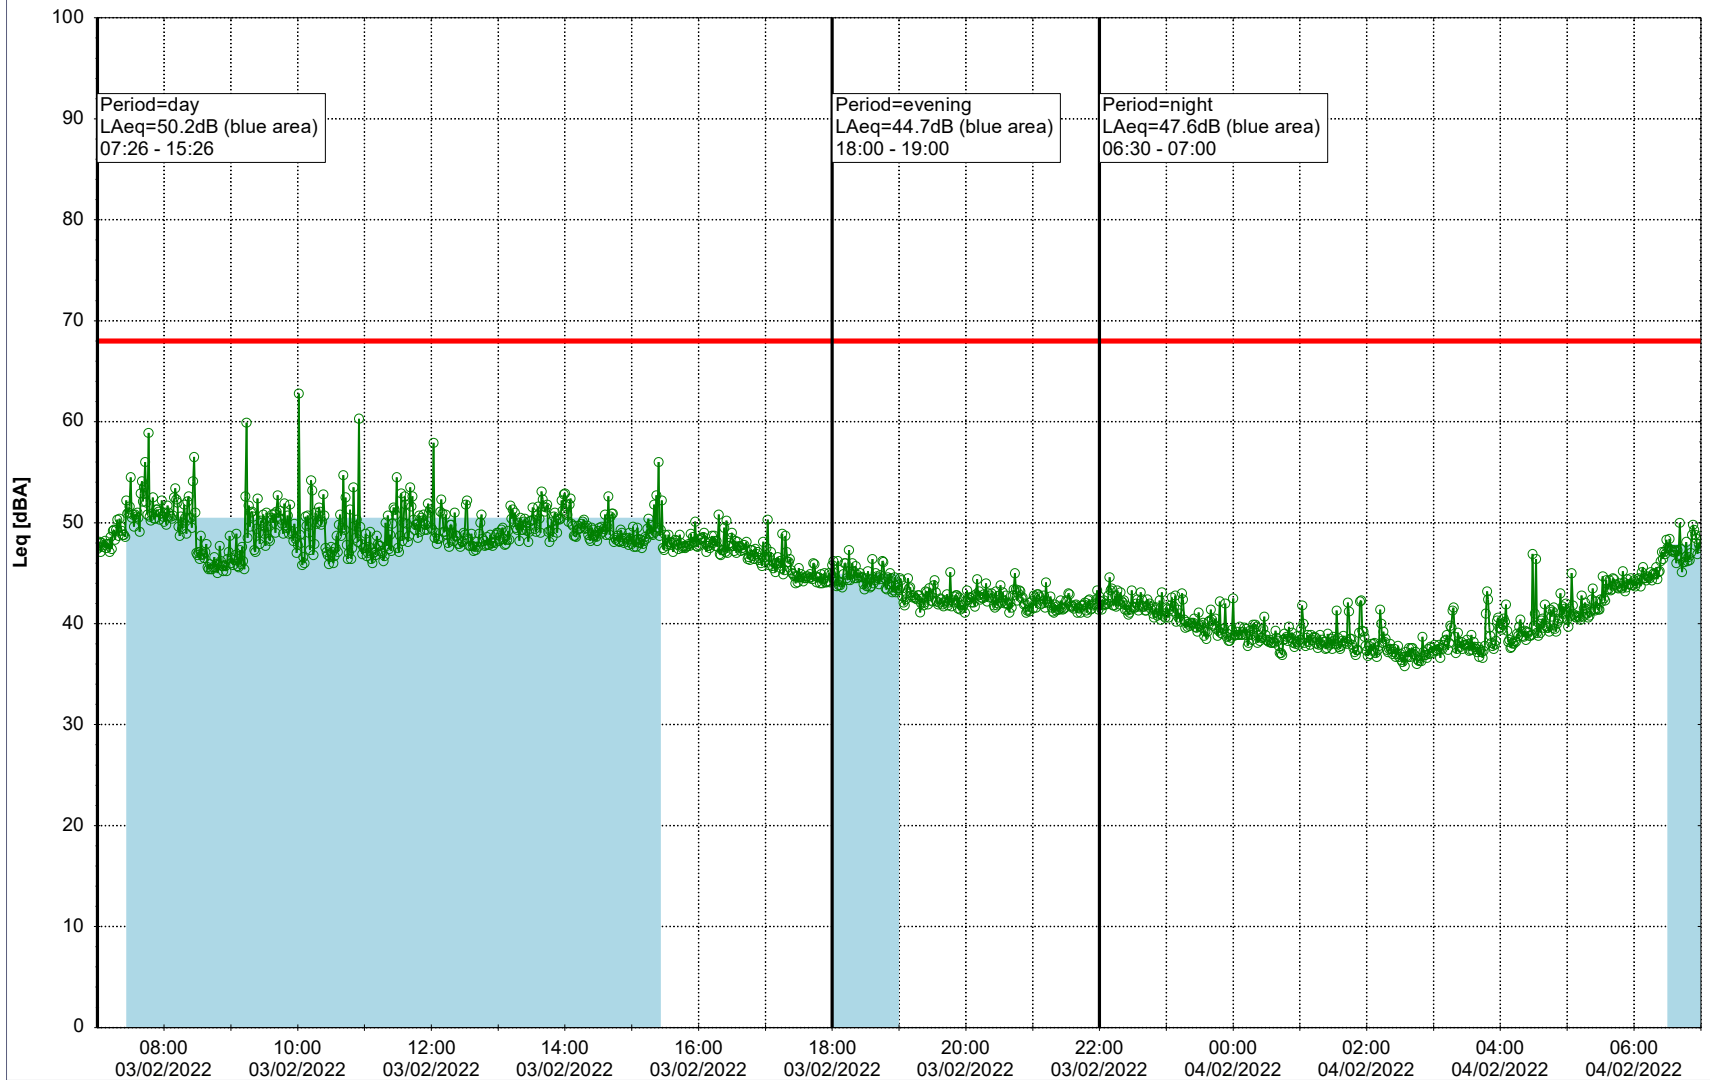

### Noise Time Related Diagram

02/02/2022  
03/02/2022

○○○○ EBR-OVK\_NS02

**Project:** Kronos Sydhavnen  
**Construction:** Enghave Brygge  
**Location:** N-V

Plan View

Remarks

...

### Noise Time Related Diagram

03/02/2022  
04/02/2022

○○○ EBR-OVK\_NS02

Project: Kronos Sydhavnen  
Construction: Enghave Brygge  
Location: N-V

Plan View

Remarks

...