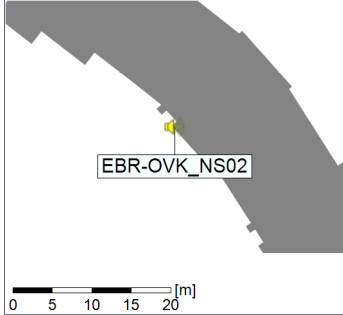

### Noise Time Related Diagram

05/02/2022  
06/02/2022

○○○ EBR-OVK\_NS02

Project: Kronos Sydhavnen  
Construction: Enghave Brygge  
Location: N-V

Plan View

Remarks

...